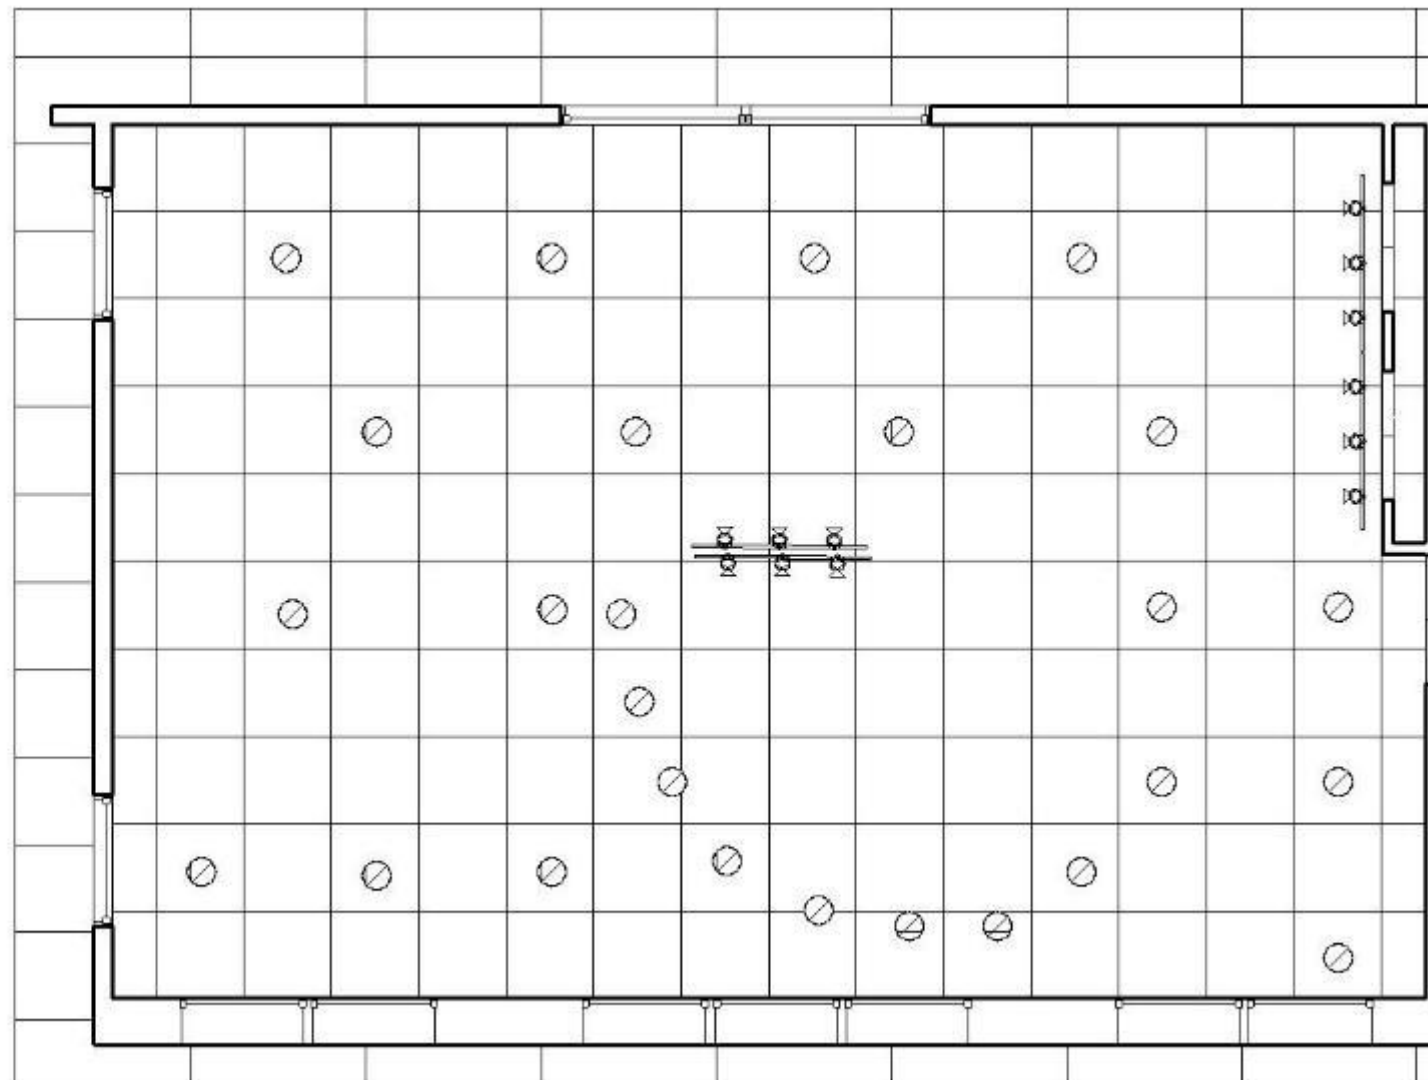

CHIA OMOTOSHO

SPRING 2017

2281 CAD

PERSPECTIVE

CHIA OMOTOSHO  
SPRING 2017  
2281 CAD  
RENDERED PERSPECTIVE

CHIA OMOTOSHO

SPRING 2017

2281 CAD

RCP

CHIA OMOTOSHO

SPRING 2017

2281 CAD

2<sup>ND</sup> FLOOR FLOORPLAN

CHIA OMOTOSHO

SPRING 2017

2281 CAD

FIRST FLOOR FLOORPLAN