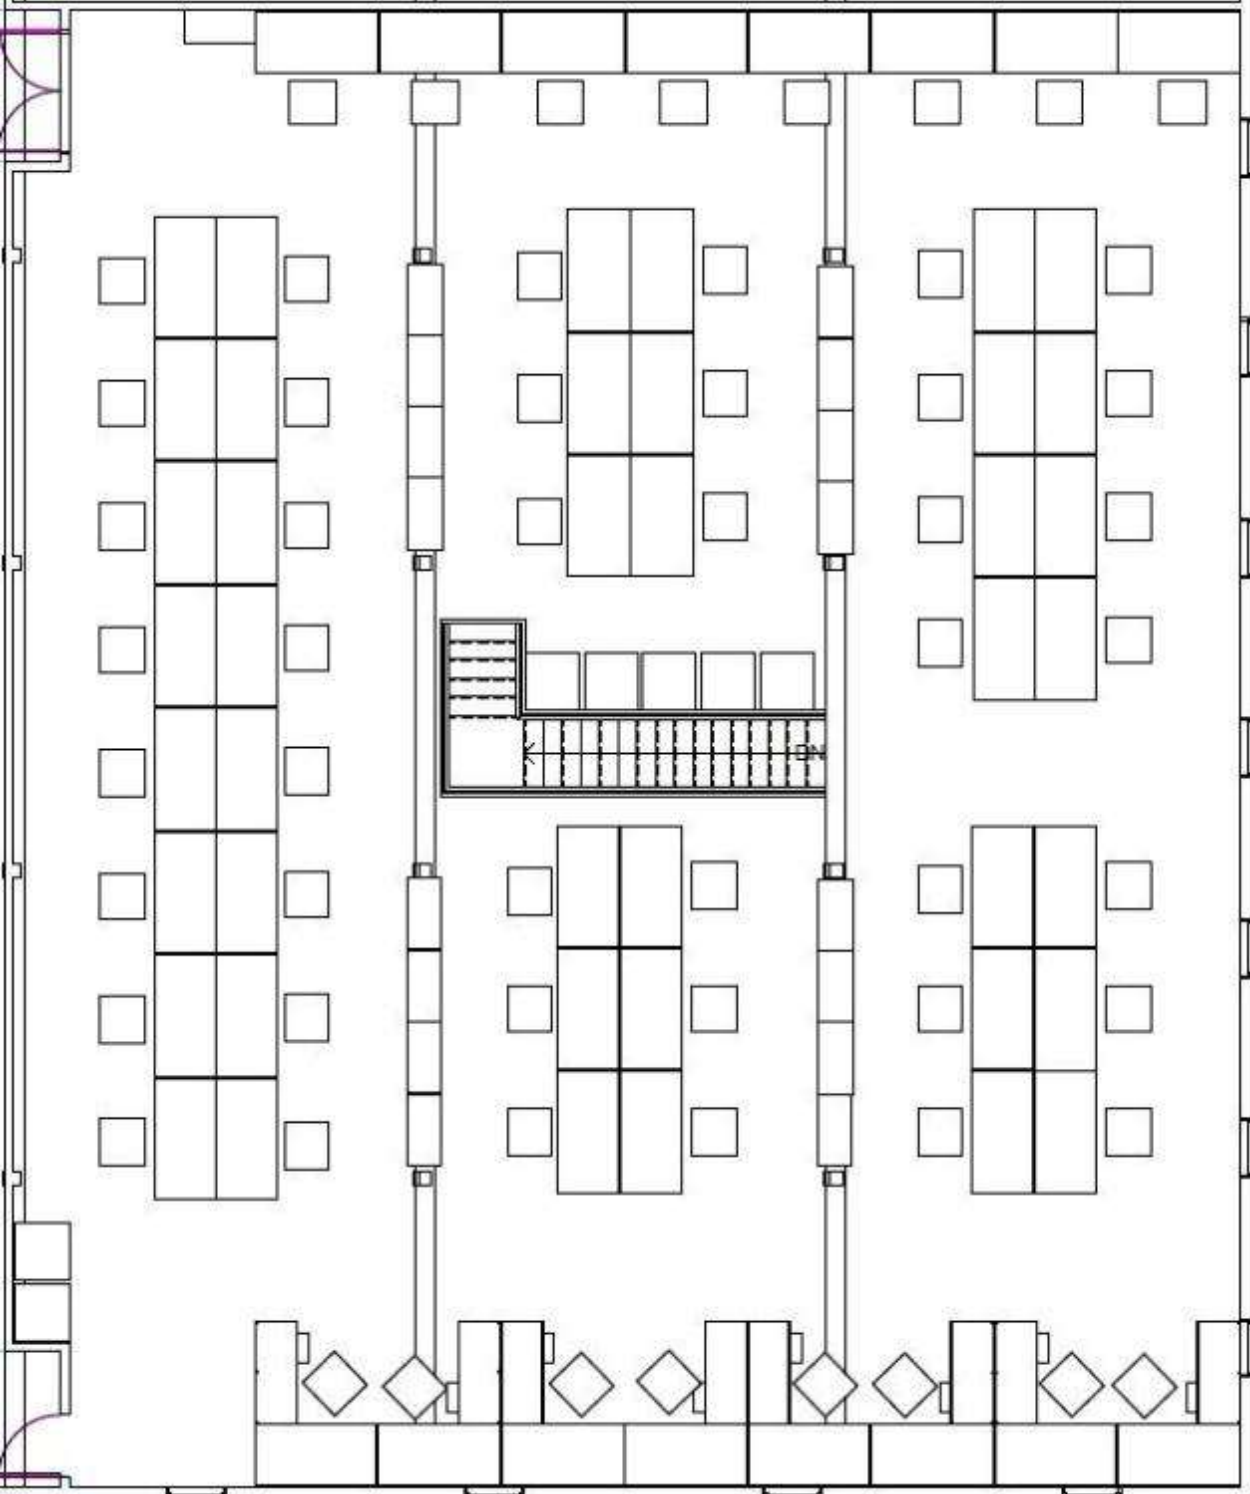

Portfolio 3

Jordan Ball

IDSN 2102

Professor Gustina

Lighting Model

Furniture Plan- 1st floor

Not To Scale

Furniture Plan – 2nd floor

Not To Scale

Reflected Ceiling Plan - Large Conference Room

Not To Scale

Color Rendered Perspective

Rendered Sketch Up Perspective