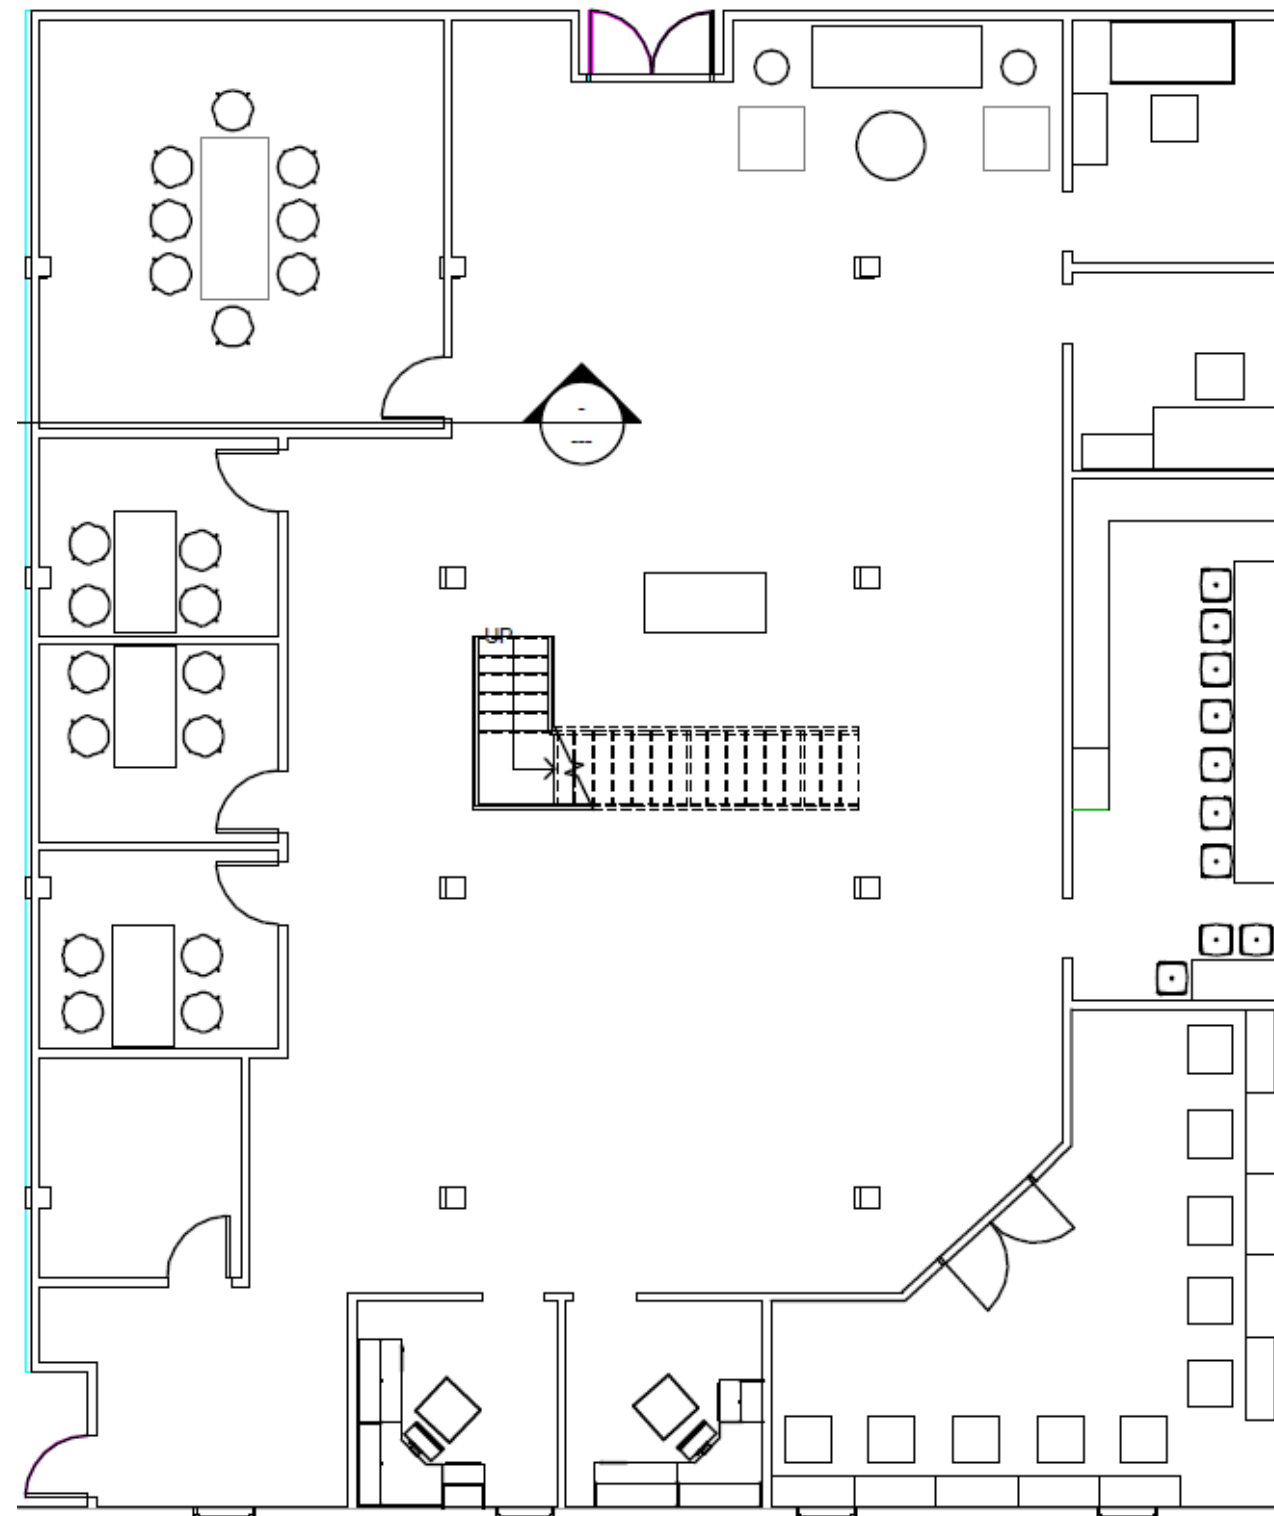

Portfolio 3

Jordan Ball

IDSN 2102

Professor Gustina

Lighting Model

Furniture Plan- 1st floor

Not To Scale

Furniture Plan – 2nd floor

Not To Scale

Reflected Ceiling Plan - Large Conference Room

Not To Scale

Color Rendered Perspective

Rendered Sketch Up Perspective