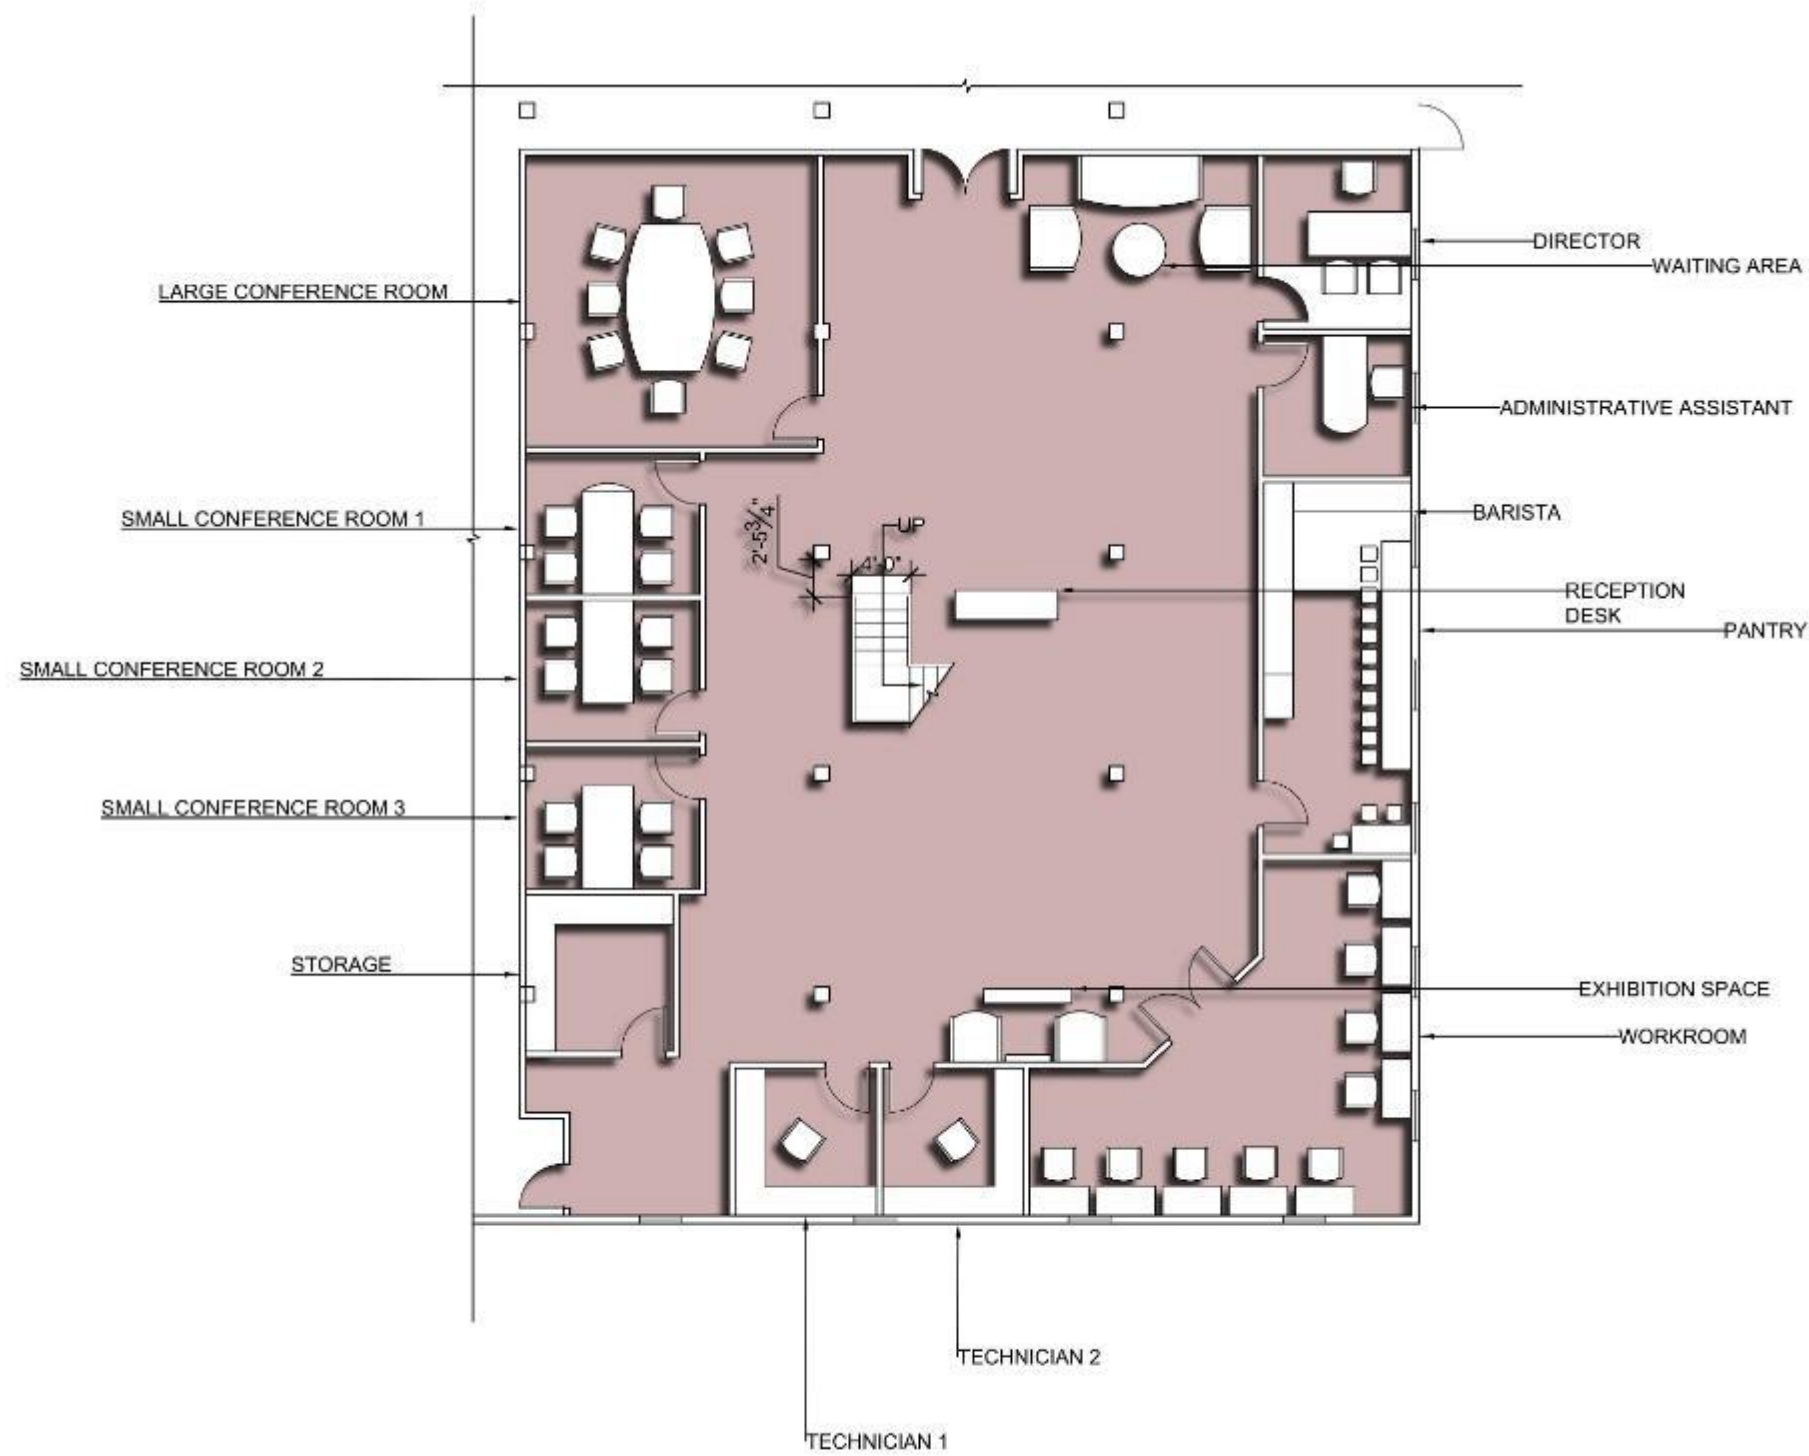

Architectural and Furniture Finishes

- The light box on the top of the building represents a lighthouse. This is meant to unify and bring researches to one union. The textiles and furnishings are sourced locally, promoting a sense of pride and unity.

JORDAN BALL

IDSN 2102

Interior Design Studio 1

Professor Charles Gustina

Inspiration Images

JORDAN BALL
IDSN 2102
Interior Design Studio 1
Professor Charles Gustina

Architectural and Furniture Finishes

JORDAN BALL

IDSN 2102

Interior Design Studio 1

Professor Charles Gustina

First Floor Furniture Plan

JORDAN BALL

IDSN 2102

Interior Design Studio 1

Professor Charles Gustina

Second Floor Furniture Plan

JORDAN BALL
IDSN 2102
Interior Design Studio 1
Professor Charles Gustina