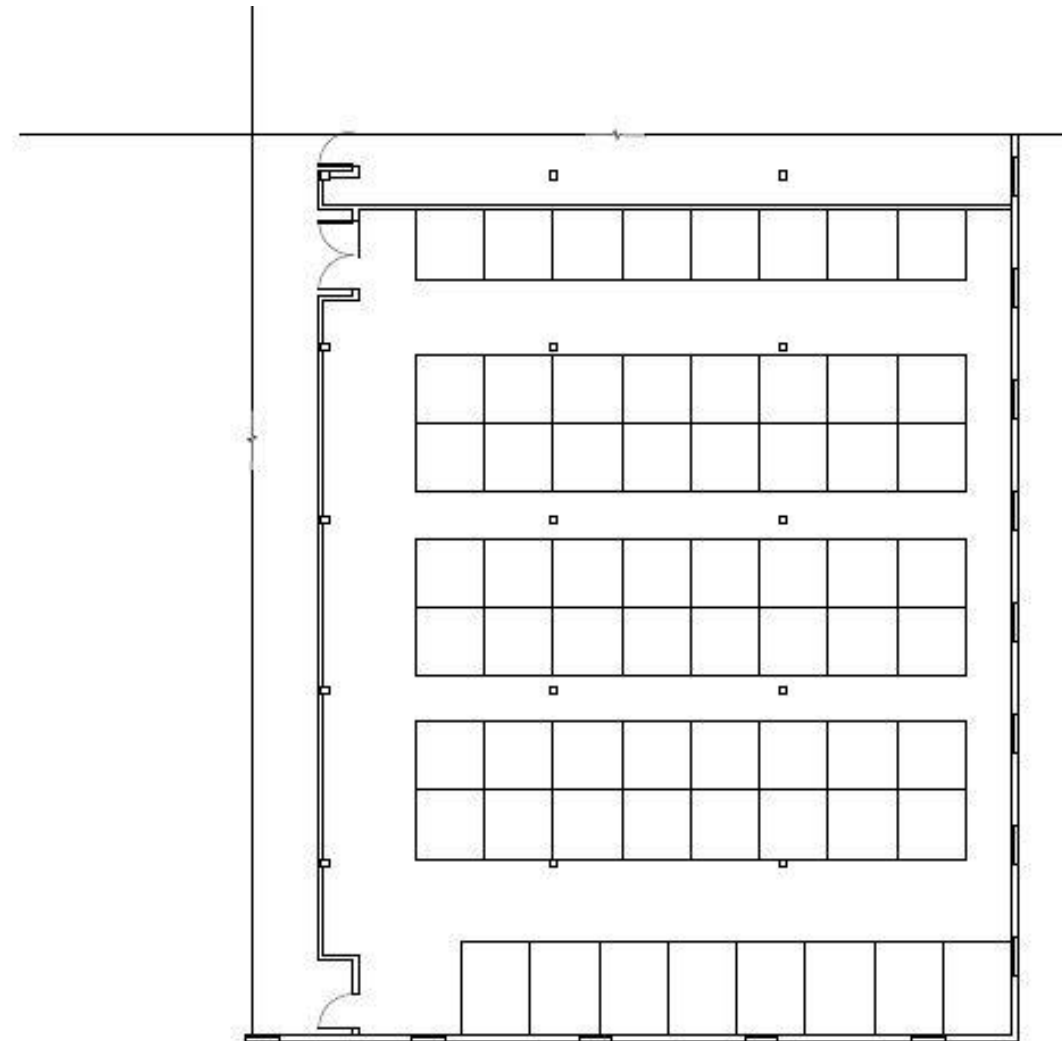

Space Plan Sketches

JORDAN BALL

IDSN 2102

Interior Design Studio 1

Professor Charles Gustina