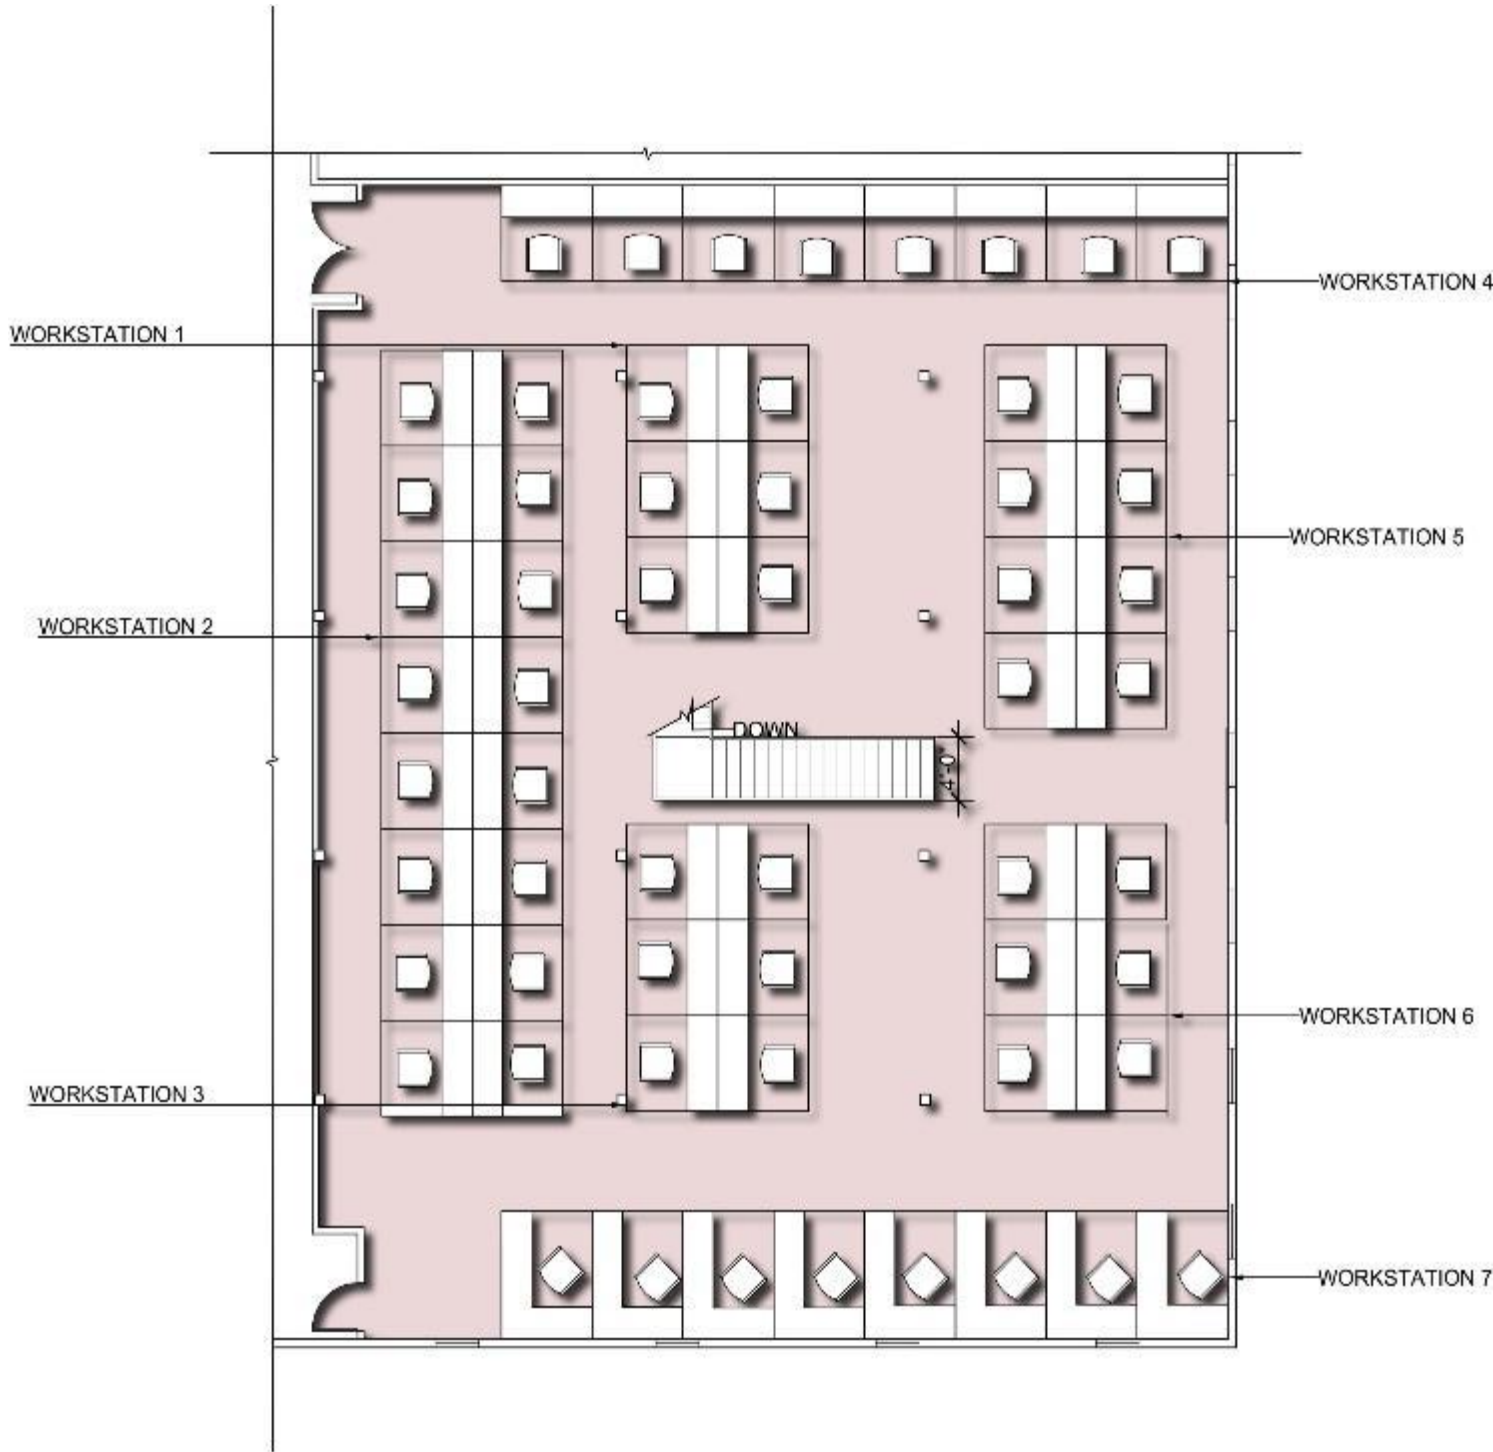

Architectural and Furniture Finishes

- The light box on the top of the building represents a lighthouse. This is meant to unify and bring researches to one union. The textiles and furnishings are sourced locally, promoting a sense of pride and unity.

IDSN 2102

Interior Design Studio 1

Professor Charles Gustina

First Floor Furniture Plan

JORDAN BALL

IDSN 2102

Interior Design Studio 1

Professor Charles Gustina

Second Floor Furniture Plan

JORDAN BALL
IDSN 2102
Interior Design Studio 1
Professor Charles Gustina