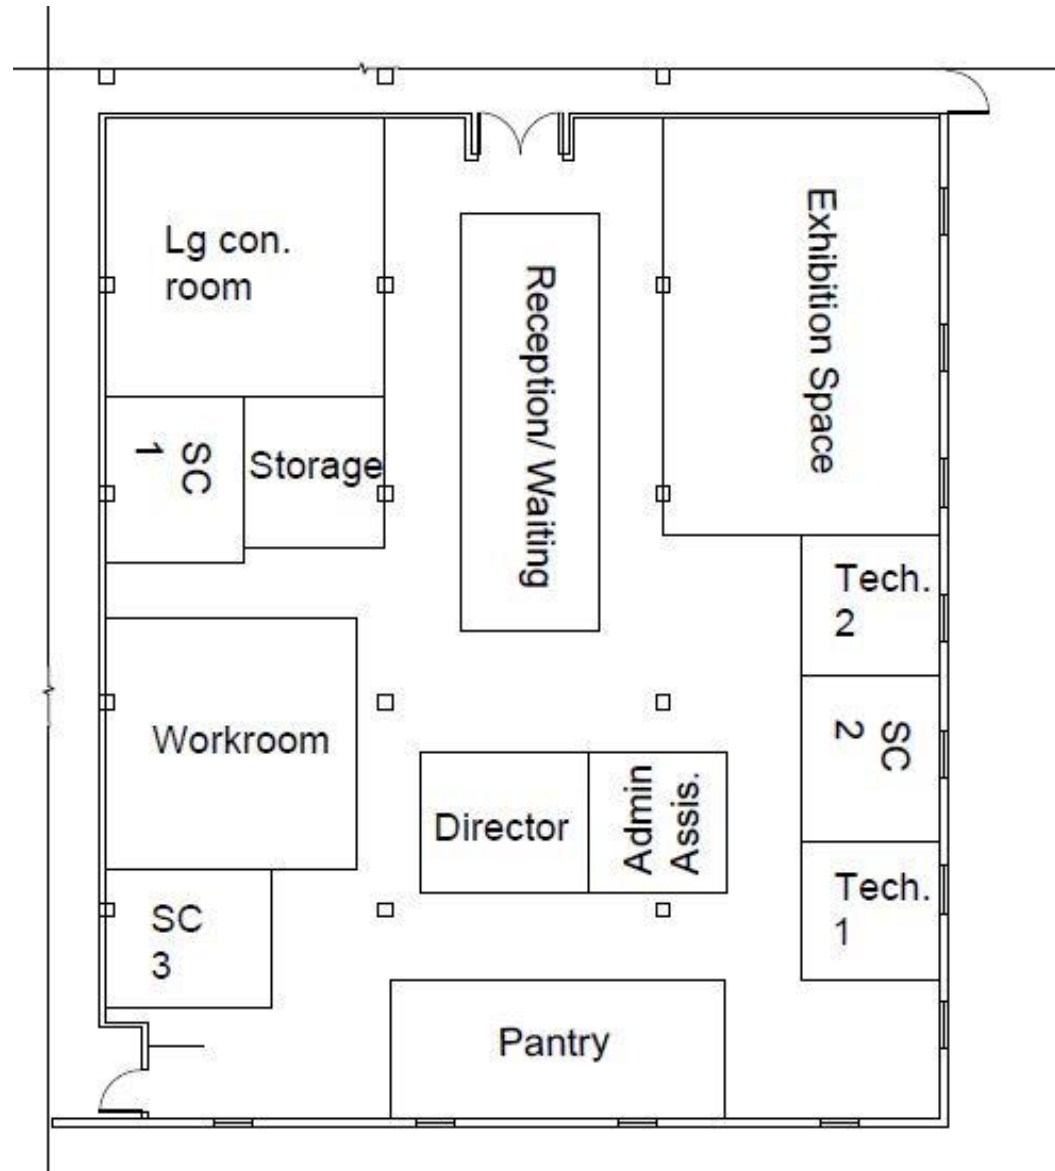

IDSN 2102

Interior Design Studio 1

Professor Charles Gustina

Space Plan Sketches

JORDAN BALL

IDSN 2102

Interior Design Studio 1

Professor Charles Gustina

Space Plan Sketches

JORDAN BALL

IDSN 2102

Interior Design Studio 1

Professor Charles Gustina

Trace Overlay Sketches

JORDAN BALL

IDSN 2102

Interior Design Studio 1

Professor Charles Gustina

Sketch Up Perspective - Entry

JORDAN BALL

IDSN 2102

Interior Design Studio 1

Professor Charles Gustina

Sketch Up Perspective – Exhibition Area

JORDAN BALL

IDSN 2102

Interior Design Studio 1

Professor Charles Gustina

Sketch Up Perspective – Waiting Area

JORDAN BALL

IDSN 2102

Interior Design Studio 1