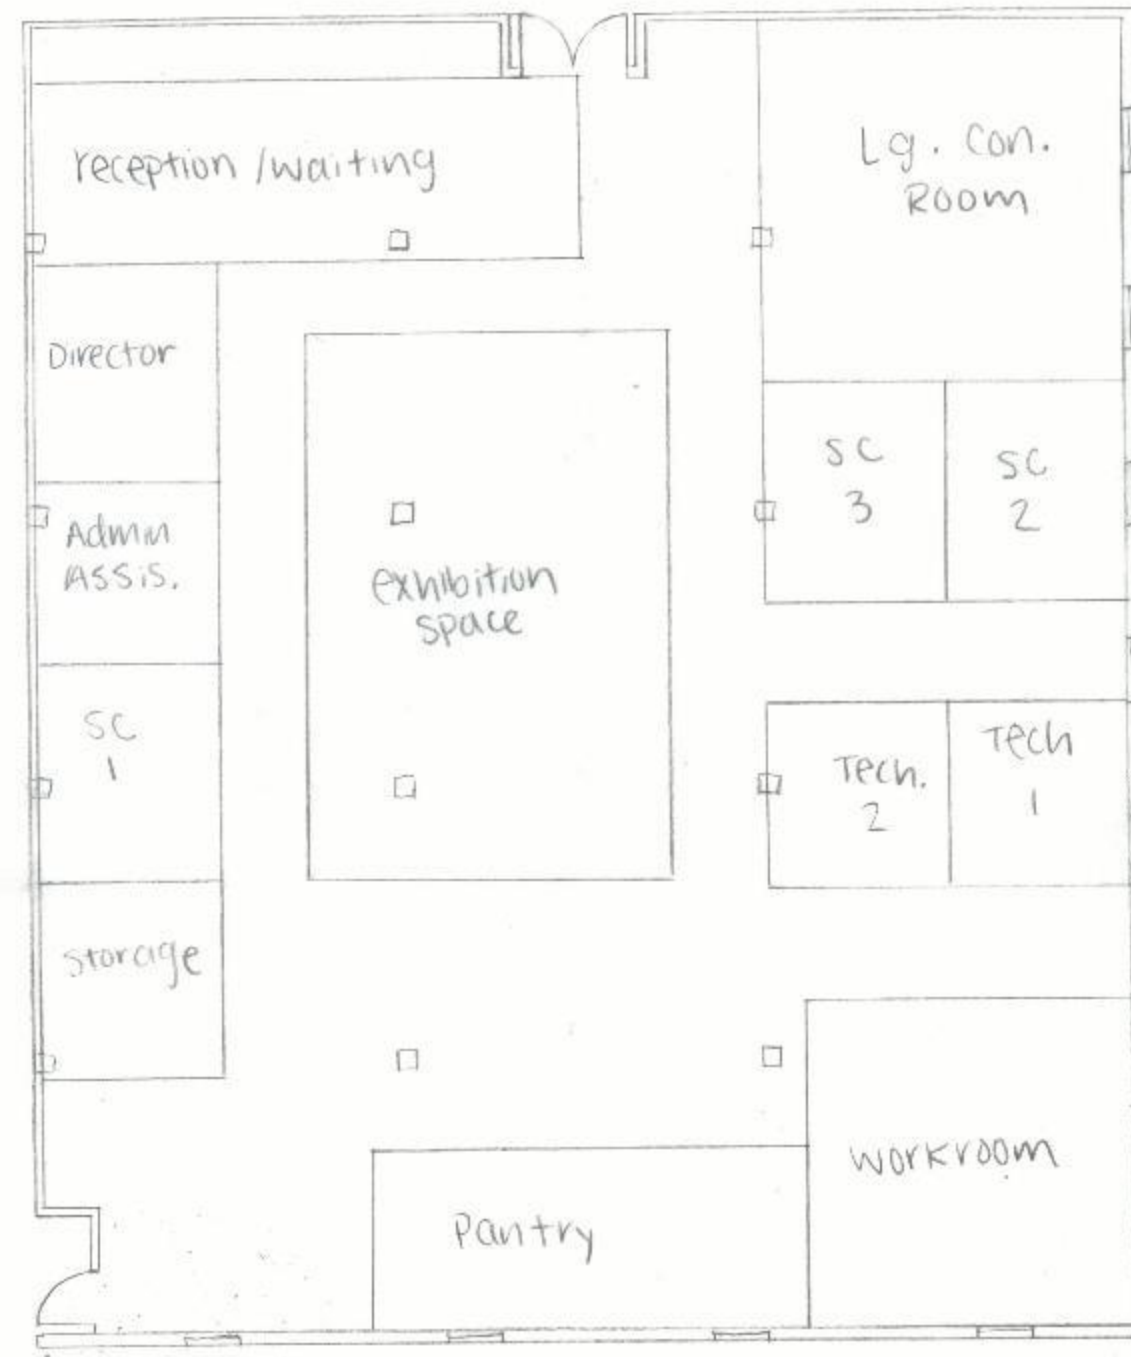

Portfolio II - Schematic Design

Jordan Ball

Professor Gustina

IDSN 2102

Space Plan Sketches

JORDAN BALL

IDSN 2102

Interior Design Studio 1

Professor Charles Gustina

Space Plan Sketches

JORDAN BALL

IDSN 2102

Interior Design Studio 1

Professor Charles Gustina

Space Plan Sketches

JORDAN BALL

IDSN 2102

Interior Design Studio 1

Professor Charles Gustina

First Floor Furniture Plan

JORDAN BALL

IDSN 2102

Interior Design Studio 1

Professor Charles Gustina

Second Floor Furniture Plan

JORDAN BALL
IDSN 2102
Interior Design Studio 1
Professor Charles Gustina