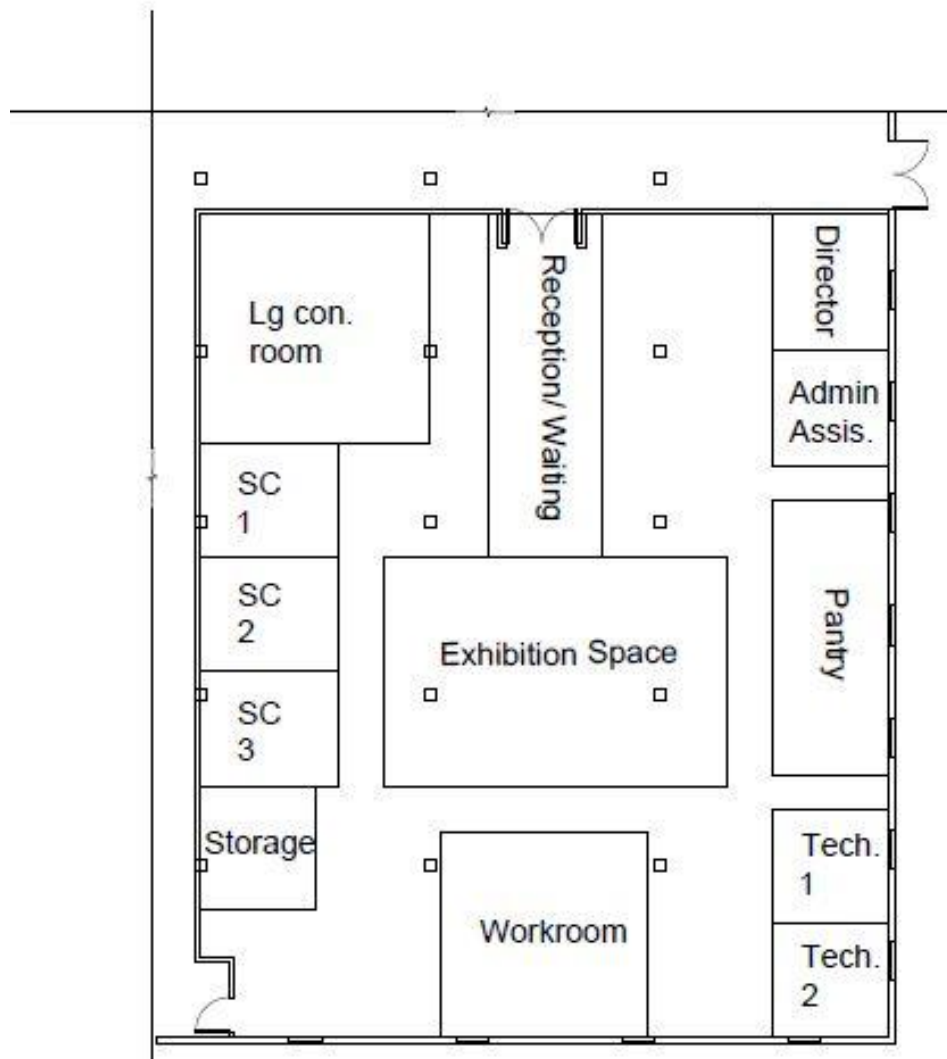

Professor Charles Gustina

Space Plan Sketches

JORDAN BALL

IDSN 2102

Interior Design Studio 1

Professor Charles Gustina

Space Plan Sketches

JORDAN BALL

IDSN 2102

Interior Design Studio 1

Professor Charles Gustina

Space Plan Sketches

JORDAN BALL

IDSN 2102

Interior Design Studio 1

Professor Charles Gustina

Interior Design Studio 1

Professor Charles Gustina

Sketch Up Perspective - Entry

JORDAN BALL

IDSN 2102

Interior Design Studio 1

Professor Charles Gustina

Sketch Up Perspective – Exhibition Area