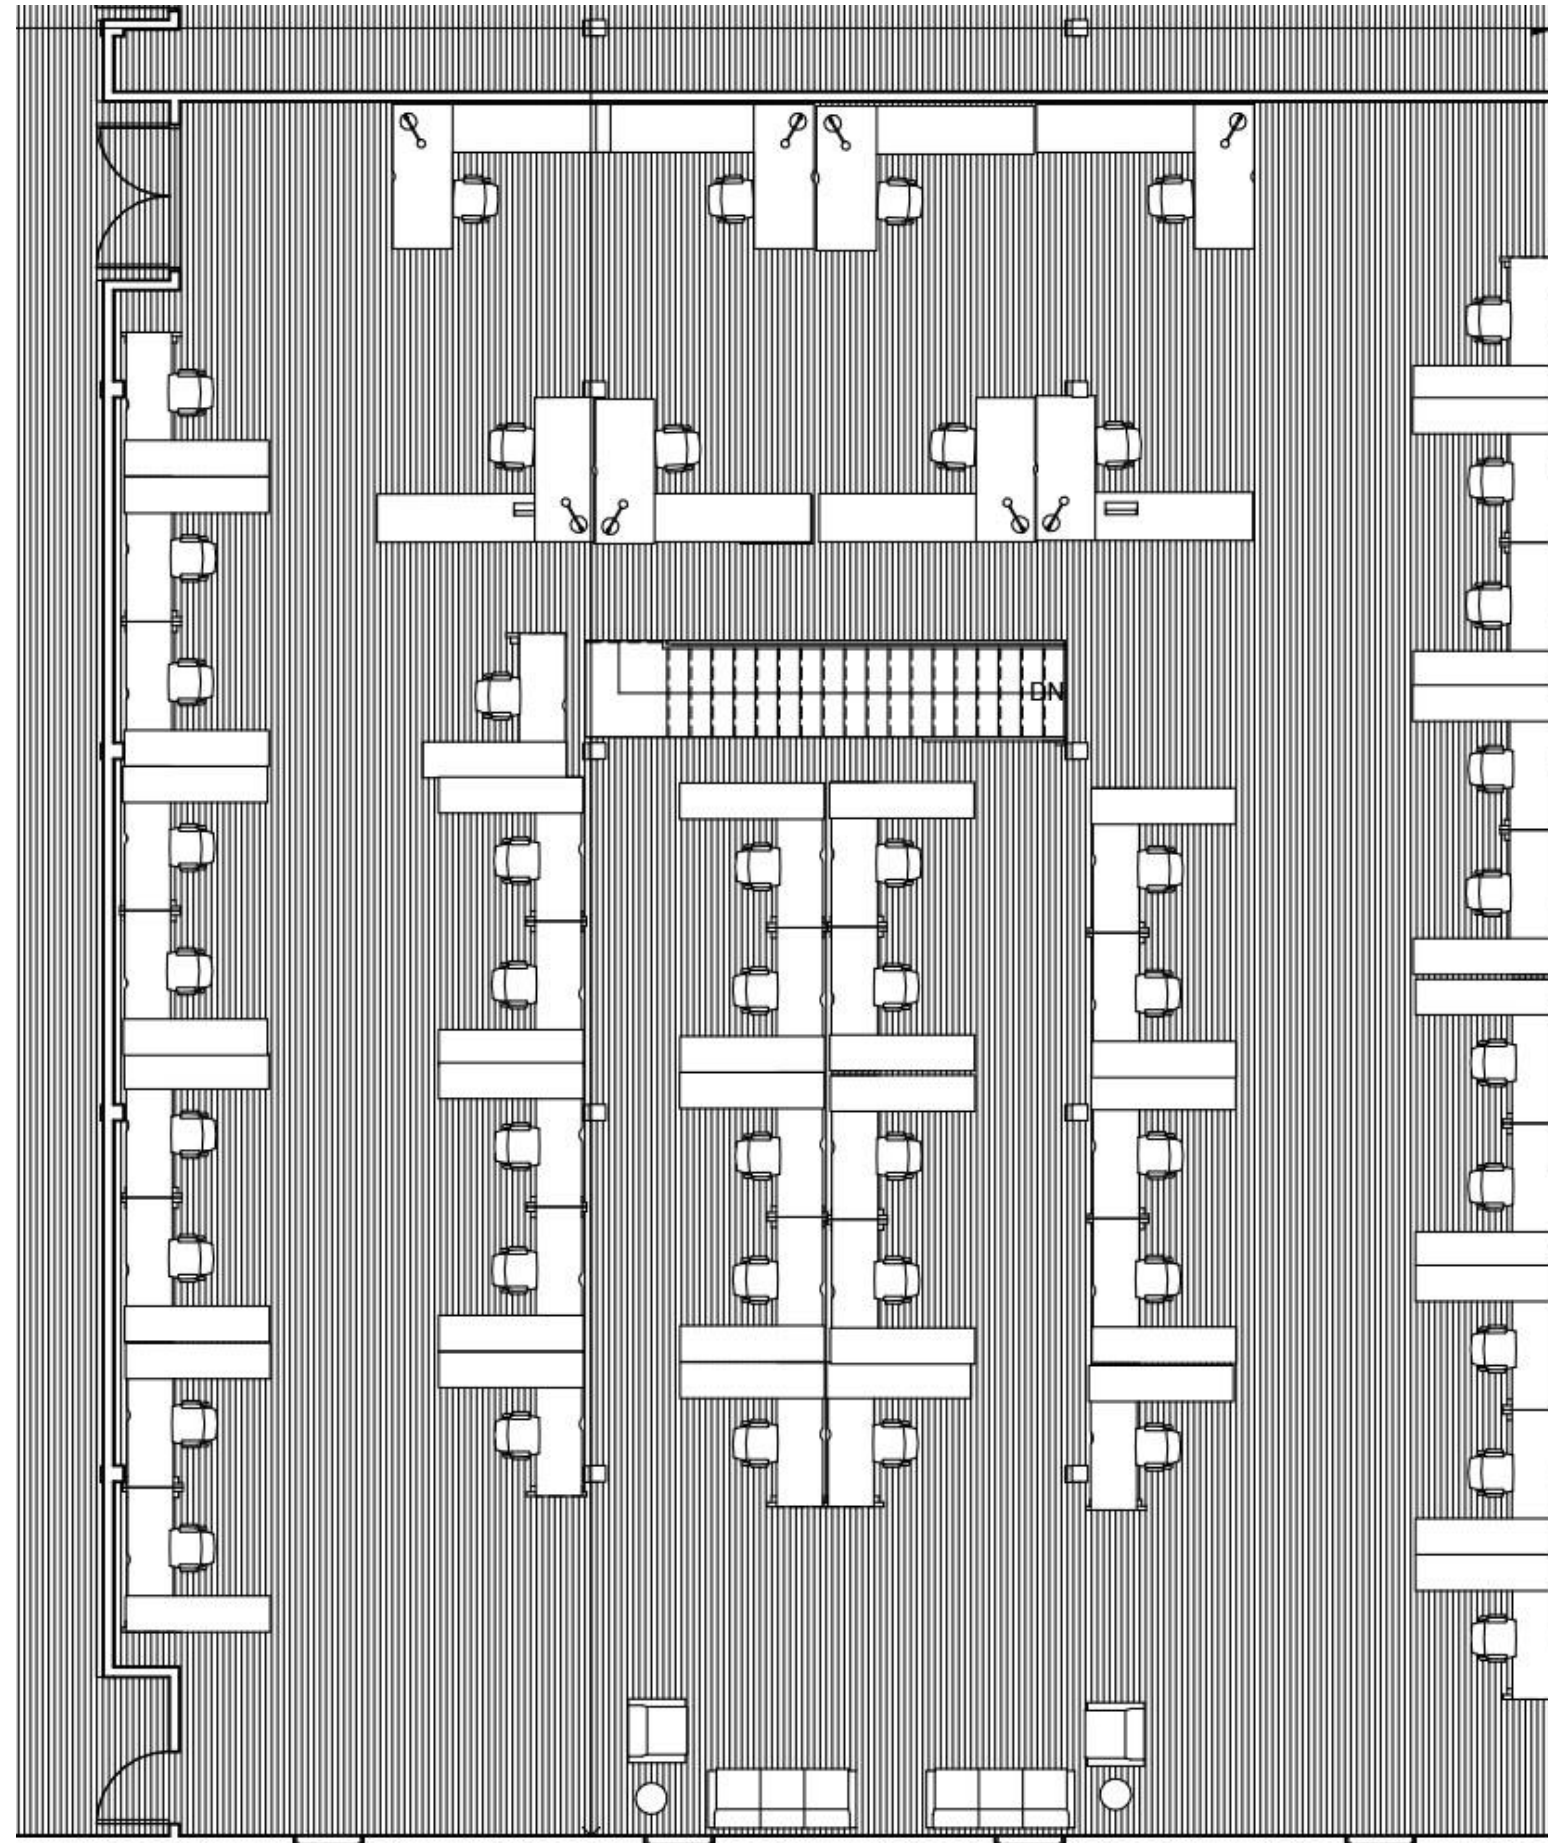


Portfolio 3

Sarah Beyer

Professor Charles Gustina

East Carolina University

Department of Interior Design and Merchandising

Lighting Model

Furniture Plan (Bottom Floor)

***Not to scale**

Furniture Plan (Top Floor)

***Not to scale**

Reflected Ceiling Plans

***Not to scale**

Color Rendered Perspective

**Large Conference
Room**

Rendered Sketchup Perspective