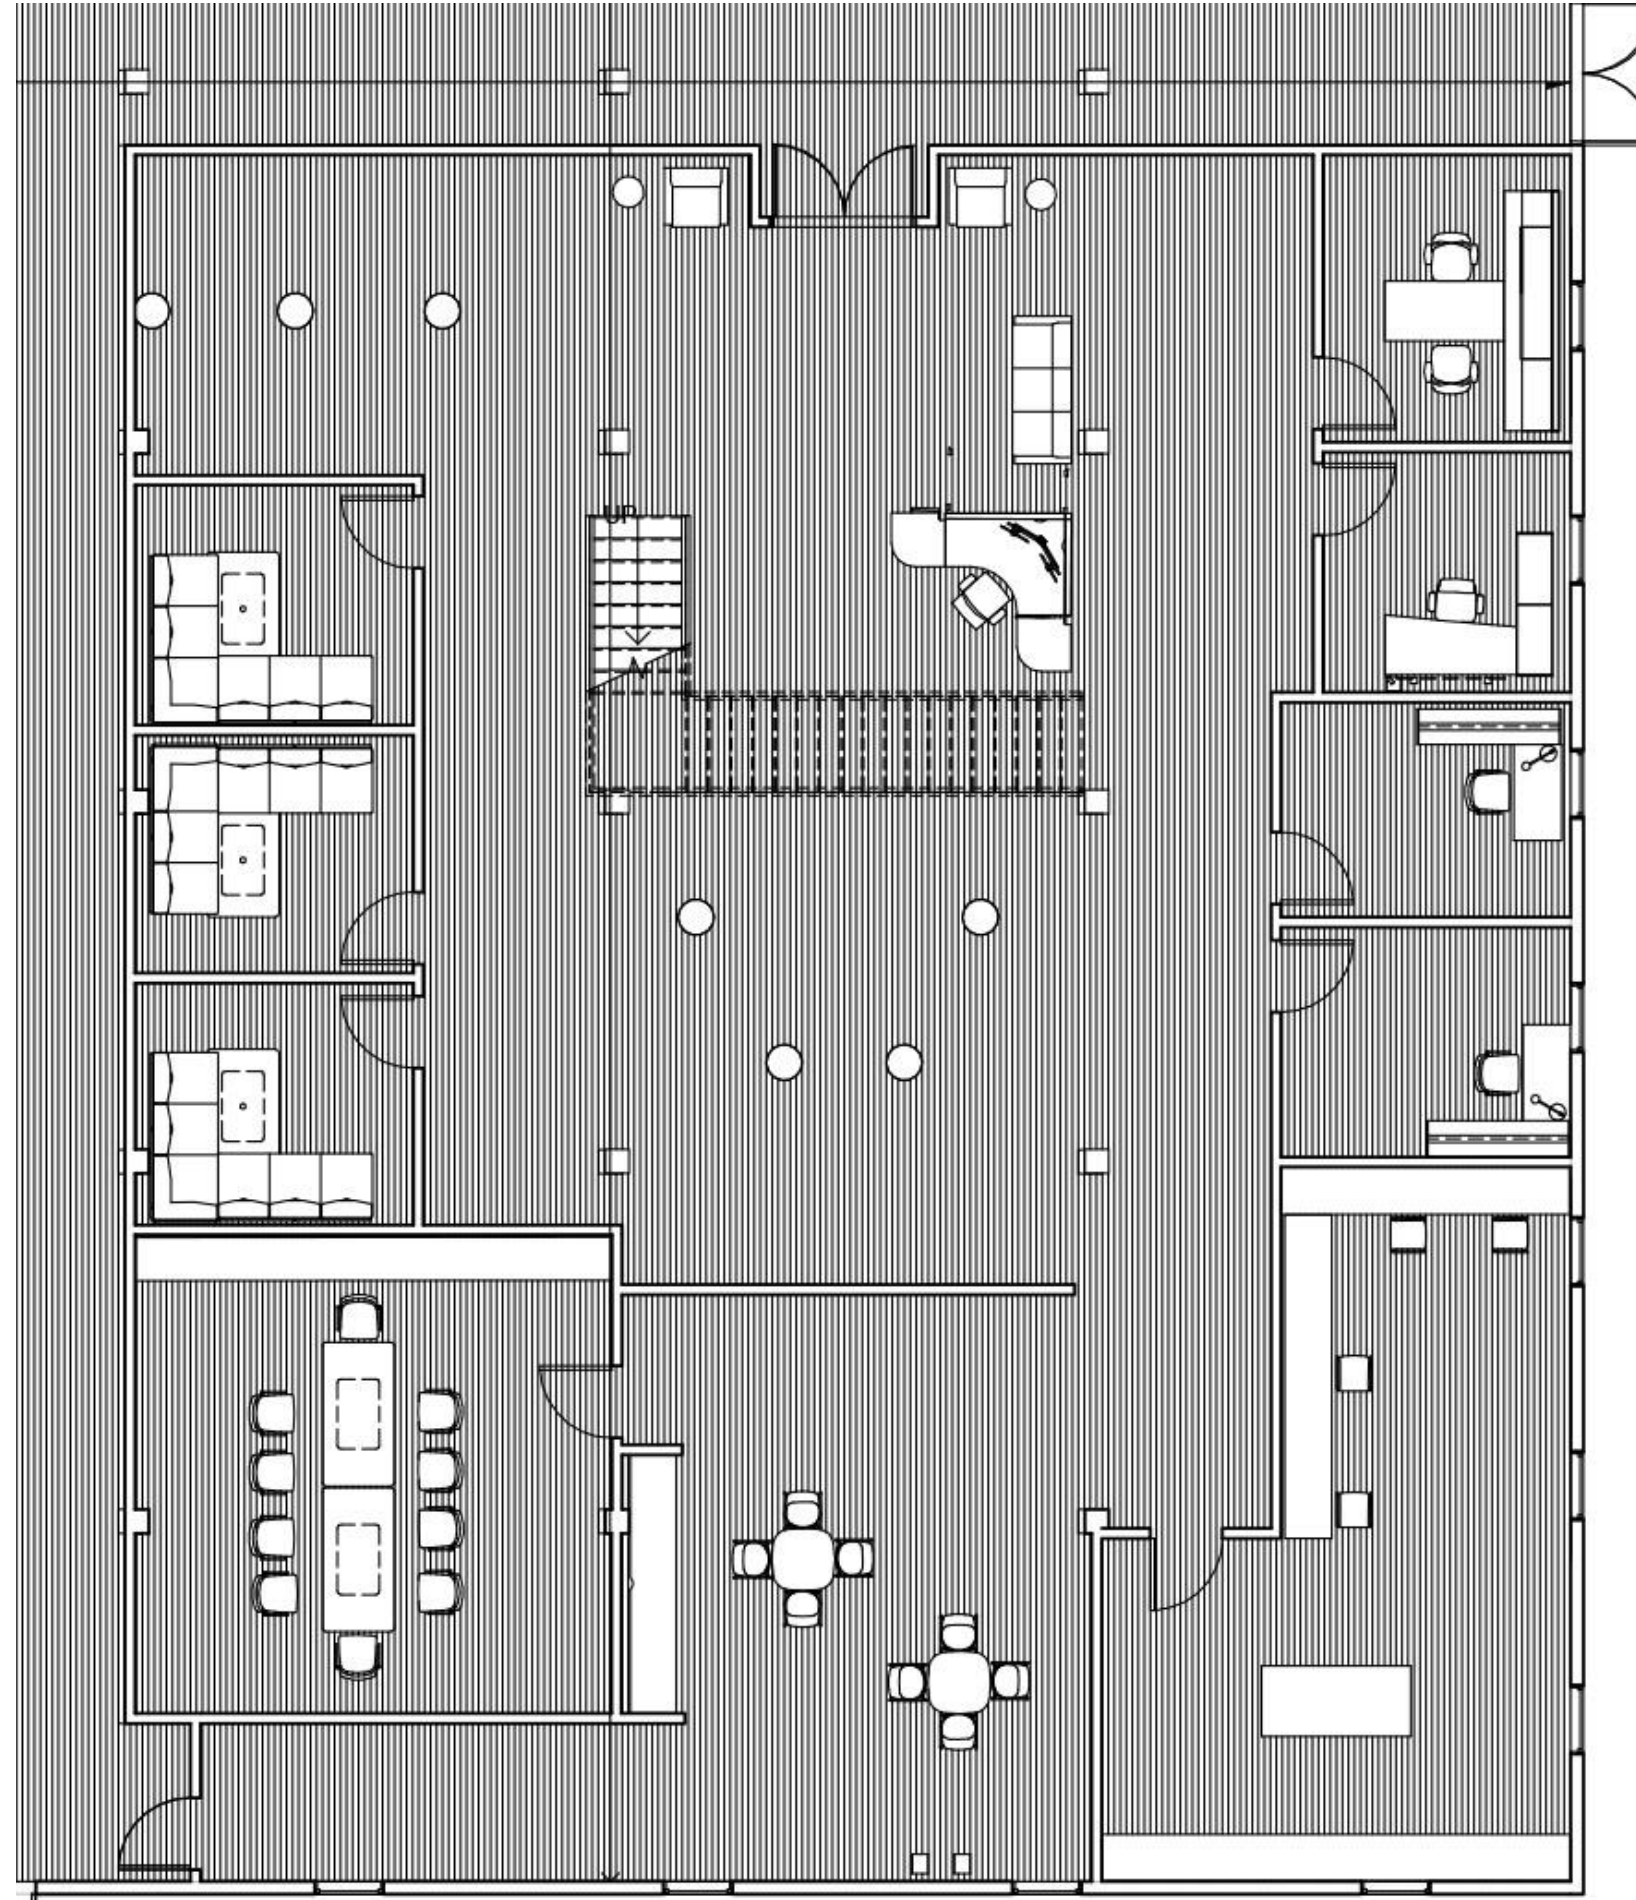


Portfolio 3

Sarah Beyer

Professor Charles Gustina

East Carolina University

Department of Interior Design and Merchandising

Lighting Model

Furniture Plan (Bottom Floor)

***Not to scale**

Furniture Plan (Top Floor)

***Not to scale**

Reflected Ceiling Plans

***Not to scale**

Color Rendered Perspective

**Large Conference
Room**

Rendered Sketchup Perspective