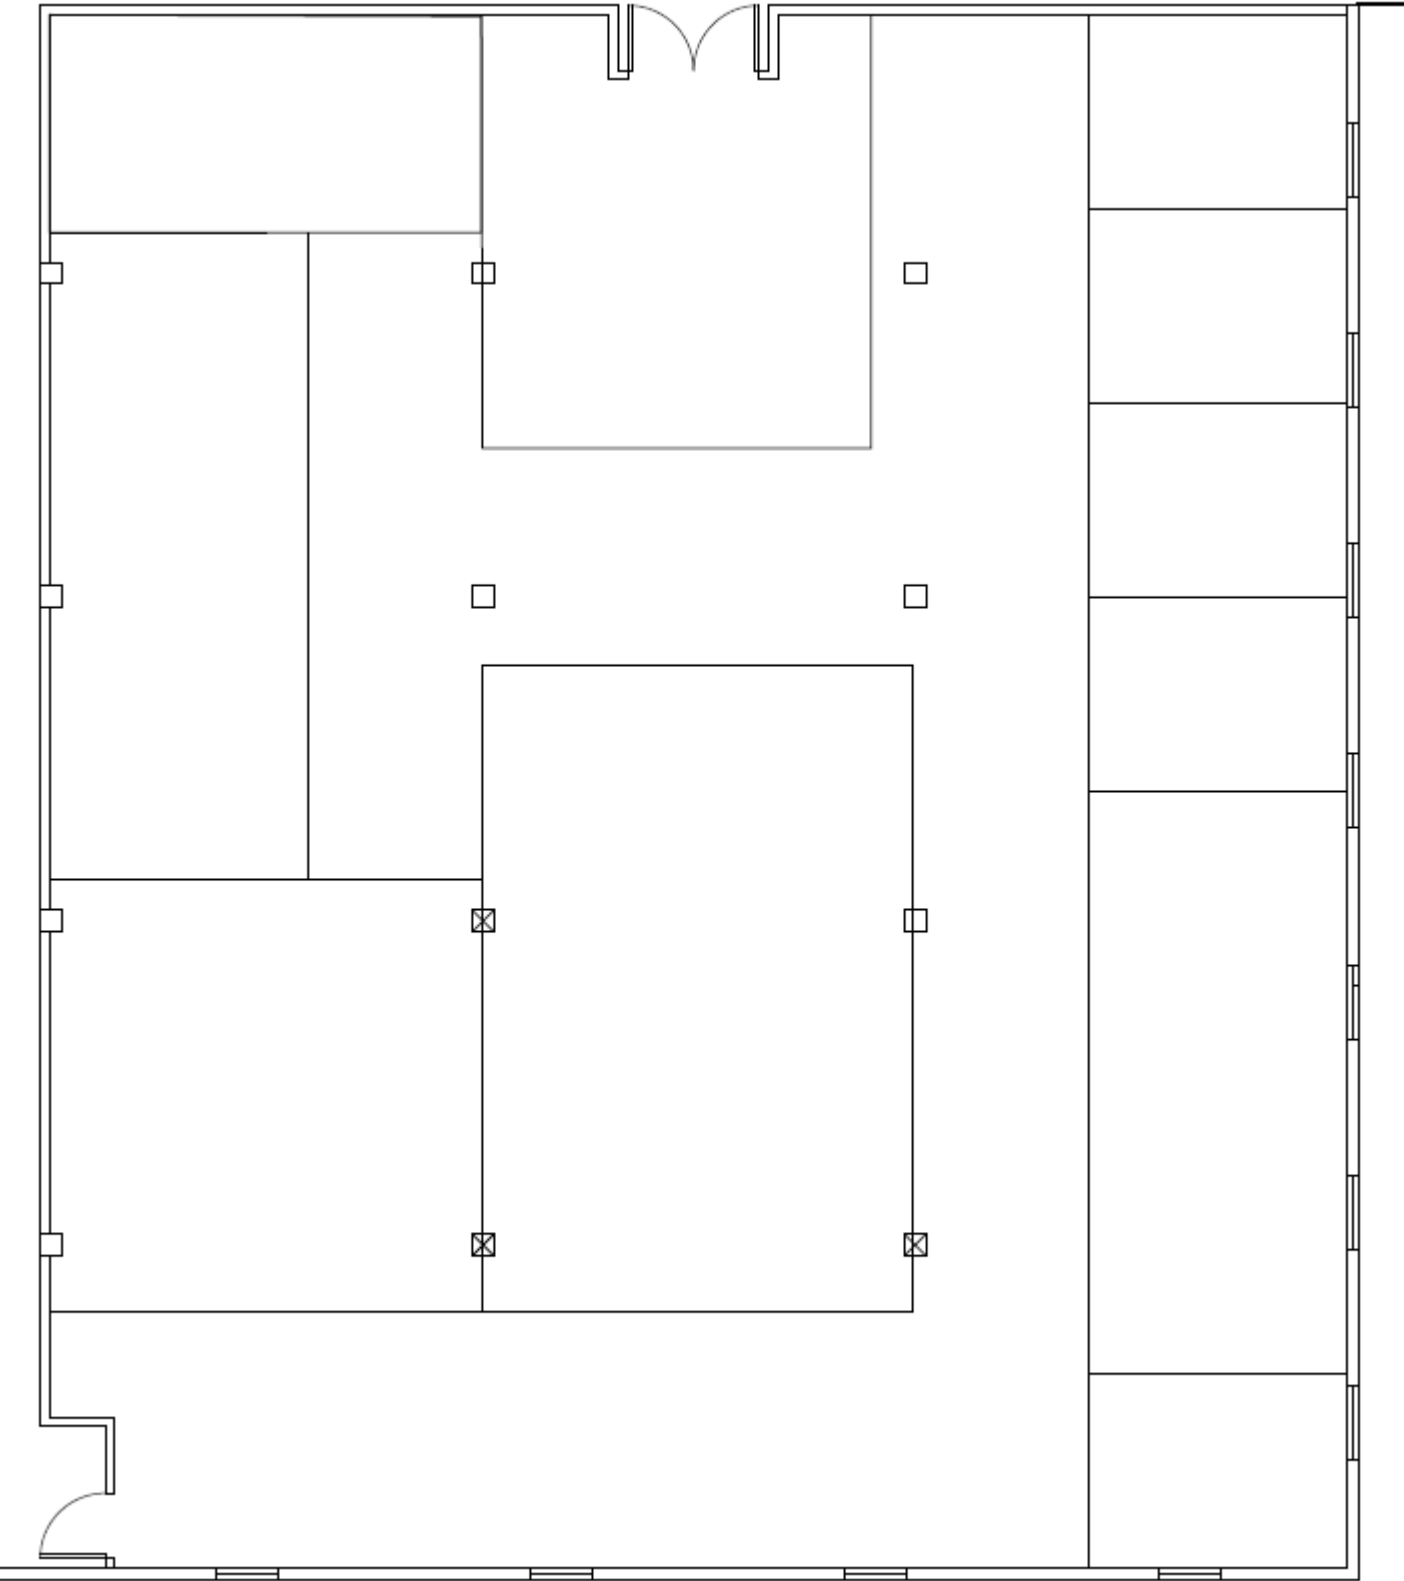

# Portfolio Two

Samantha Bridges

Space Plan 1

Space Plan 2

# Space Plan 3

Space Plan 4

Perspective: Reception

Perspective: Exhibition

Perspective: Break Room

Perspective: Work Stations

Sketchup: Reception

SketchUp: Exhibition

### Concept and Inspiration Images:

- Blackbeard and Queen Anne's Revenge.
- Ship wreckage found off coast of NC.
- Pirate ship inspired.
- Neutral color palette with sea themed accents.