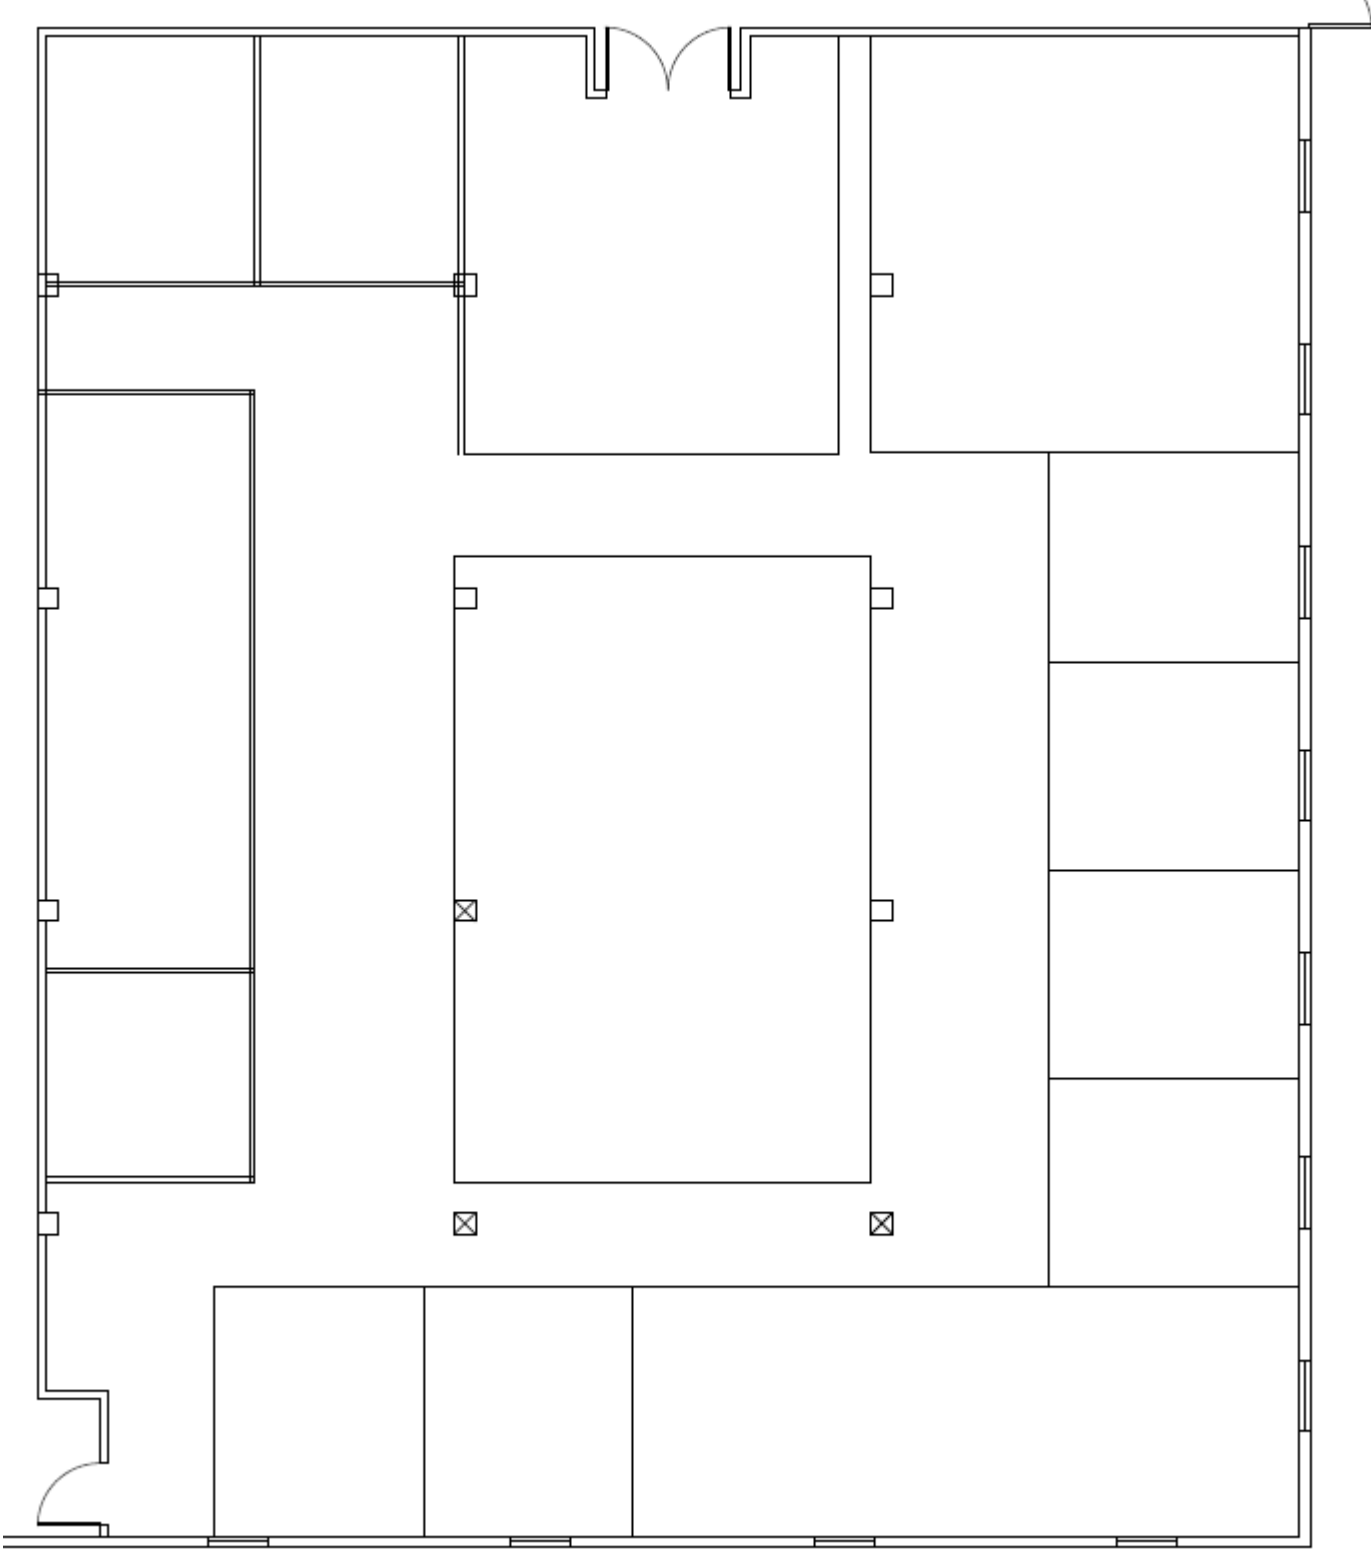

# Portfolio Two

Samantha Bridges

Space Plan 1

Space Plan 2

# Space Plan 3

Space Plan 4

Perspective: Reception

Perspective: Exhibition

Perspective: Break Room

Perspective: Work Stations

Sketchup: Reception

SketchUp: Exhibition

SketchUp: Break Room

SketchUp: Work Stations

### Concept and Inspiration Images:

- Blackbeard and Queen Anne's Revenge.
- Ship wreckage found off coast of NC.
- Pirate ship inspired.
- Neutral color palette with sea themed accents.