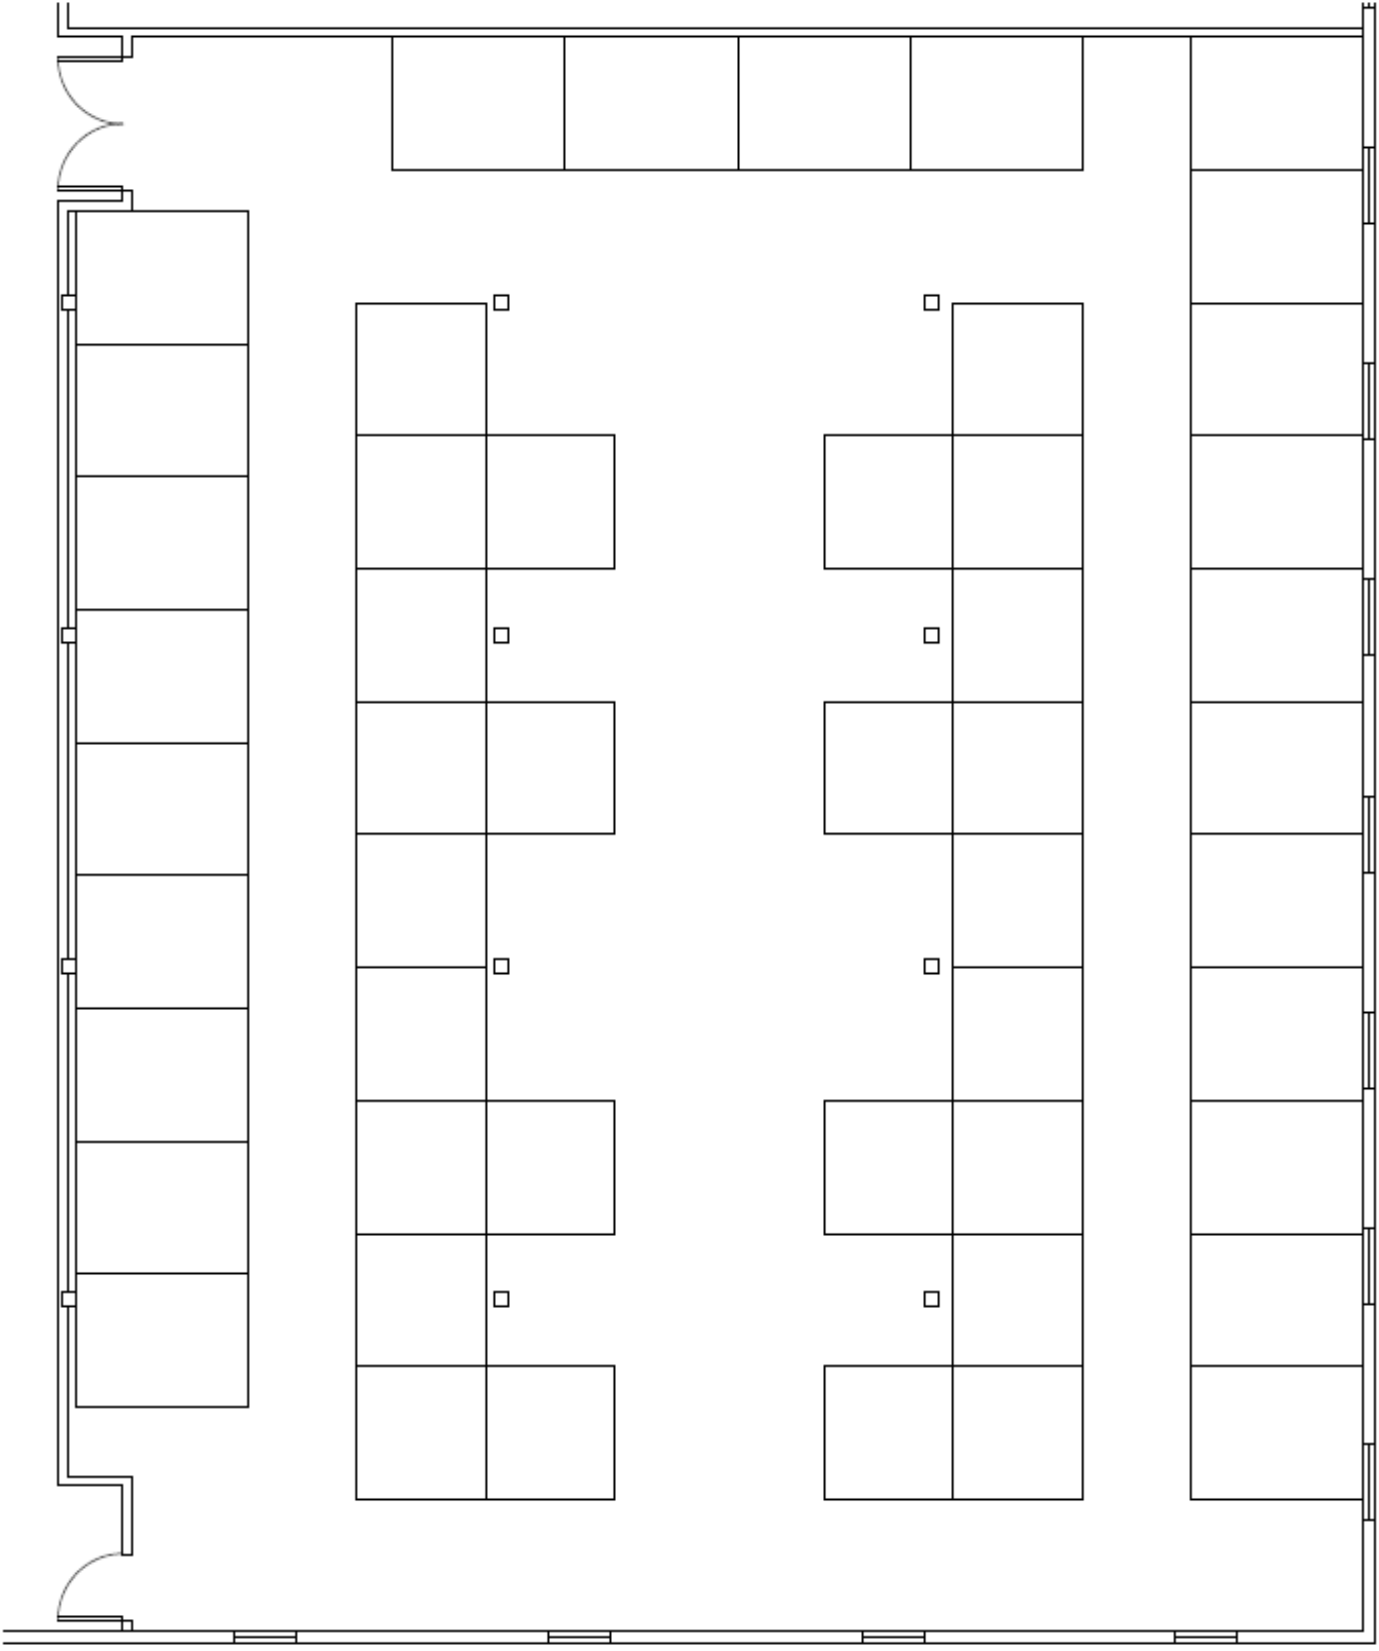

# Portfolio Two

Samantha Bridges

Space Plan 1

Space Plan 2

# Space Plan 3

Space Plan 4

Perspective: Reception

Perspective: Exhibition

Perspective: Break Room

Perspective: Work Stations

Sketchup: Reception

SketchUp: Exhibition

### Concept and Inspiration Images:

- Blackbeard and Queen Anne's Revenge.
- Ship wreckage found off coast of NC.
- Pirate ship inspired.
- Neutral color palette with sea themed accents.