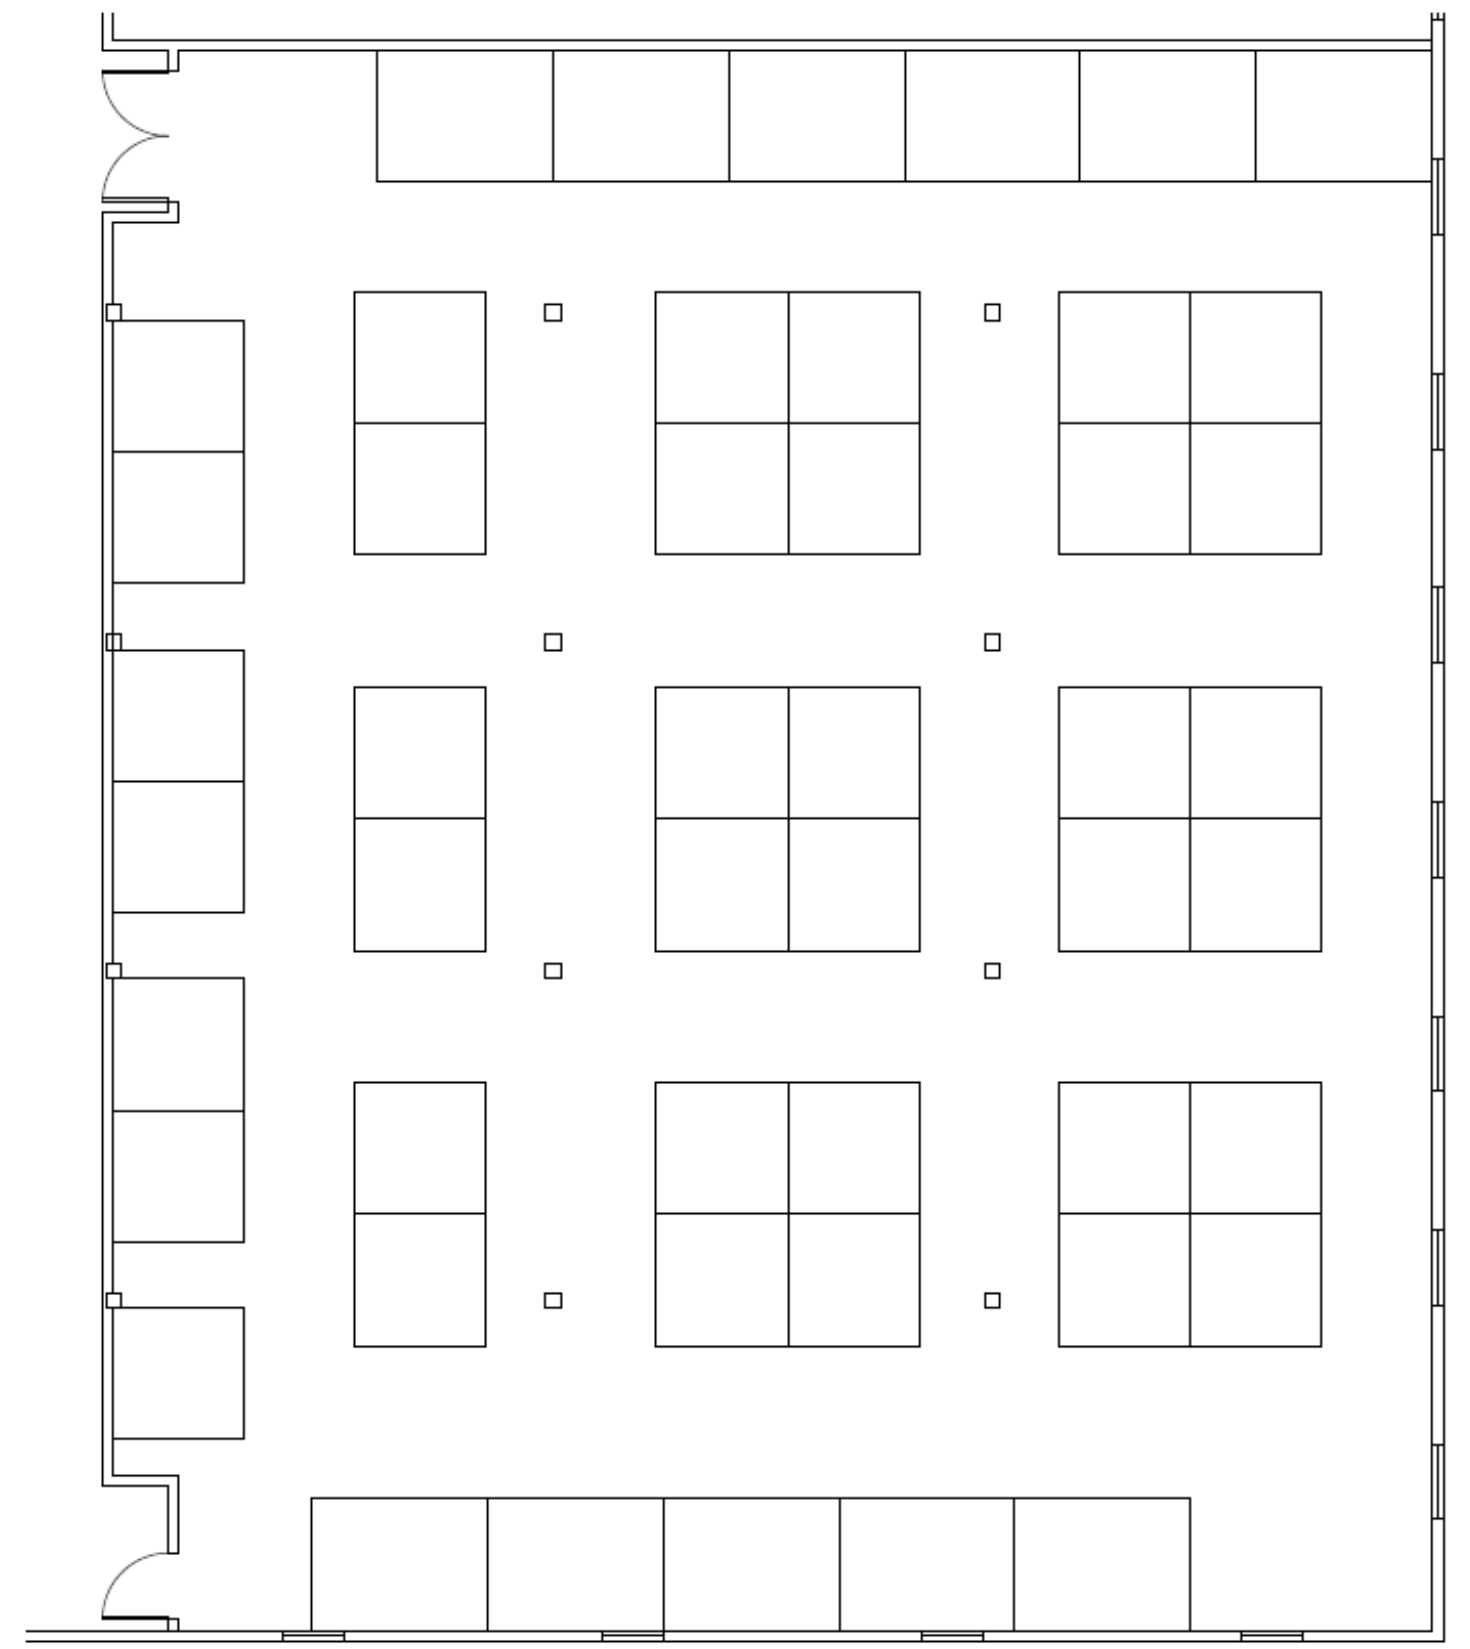

# Portfolio Two

Samantha Bridges

Space Plan 1

Space Plan 2

# Space Plan 3

Space Plan 4

Perspective: Reception

Perspective: Exhibition

Perspective: Break Room

Perspective: Work Stations

Sketchup: Reception

SketchUp: Exhibition

### Concept and Inspiration Images:

- Blackbeard and Queen Anne's Revenge.
- Ship wreckage found off coast of NC.
- Pirate ship inspired.
- Neutral color palette with sea themed accents.