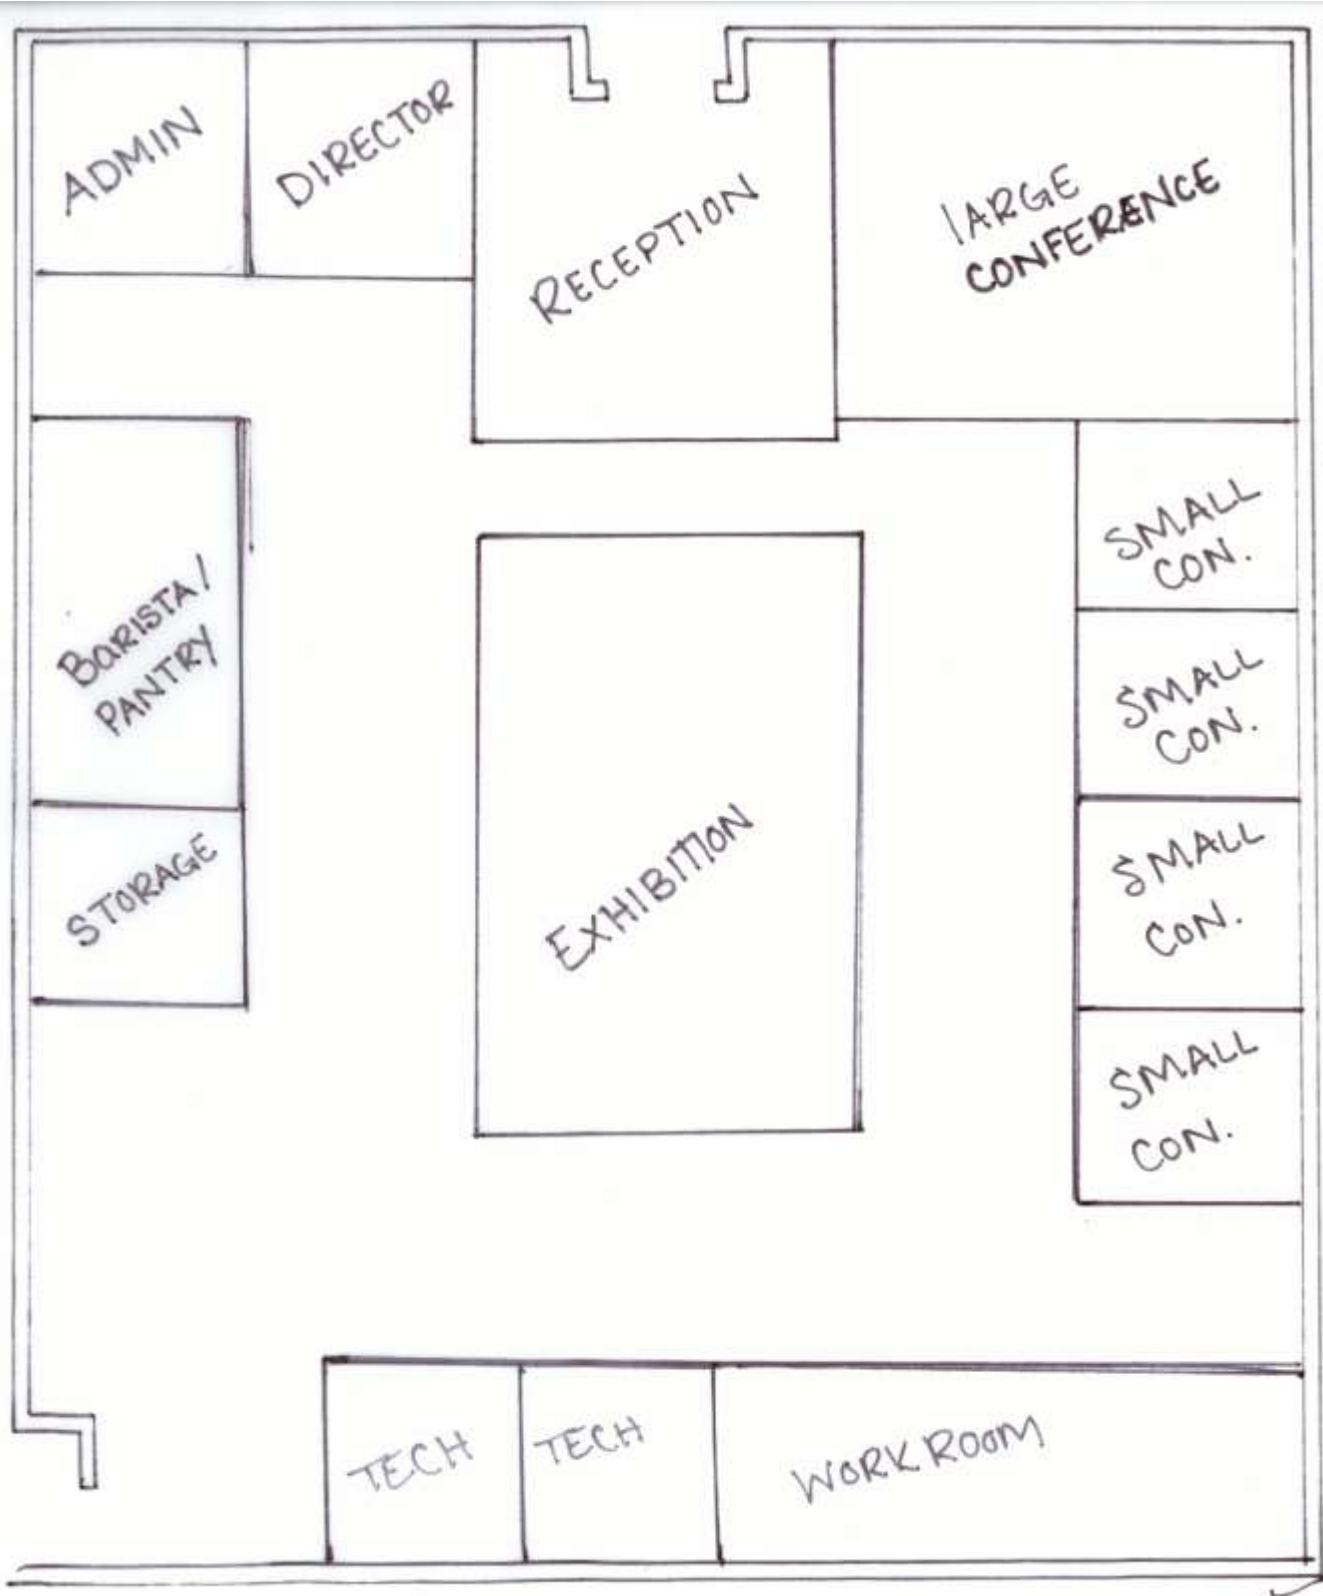

# Portfolio Two

Samantha Bridges

Space Plan 1

Space Plan 2

# Space Plan 3

Space Plan 4

Perspective: Reception

Perspective: Exhibition

Perspective: Break Room

Perspective: Work Stations

Sketchup: Reception

SketchUp: Exhibition

SketchUp: Break Room

SketchUp: Work Stations

### Concept and Inspiration Images:

- Blackbeard and Queen Anne's Revenge.
- Ship wreckage found off coast of NC.
- Pirate ship inspired.
- Neutral color palette with sea themed accents.