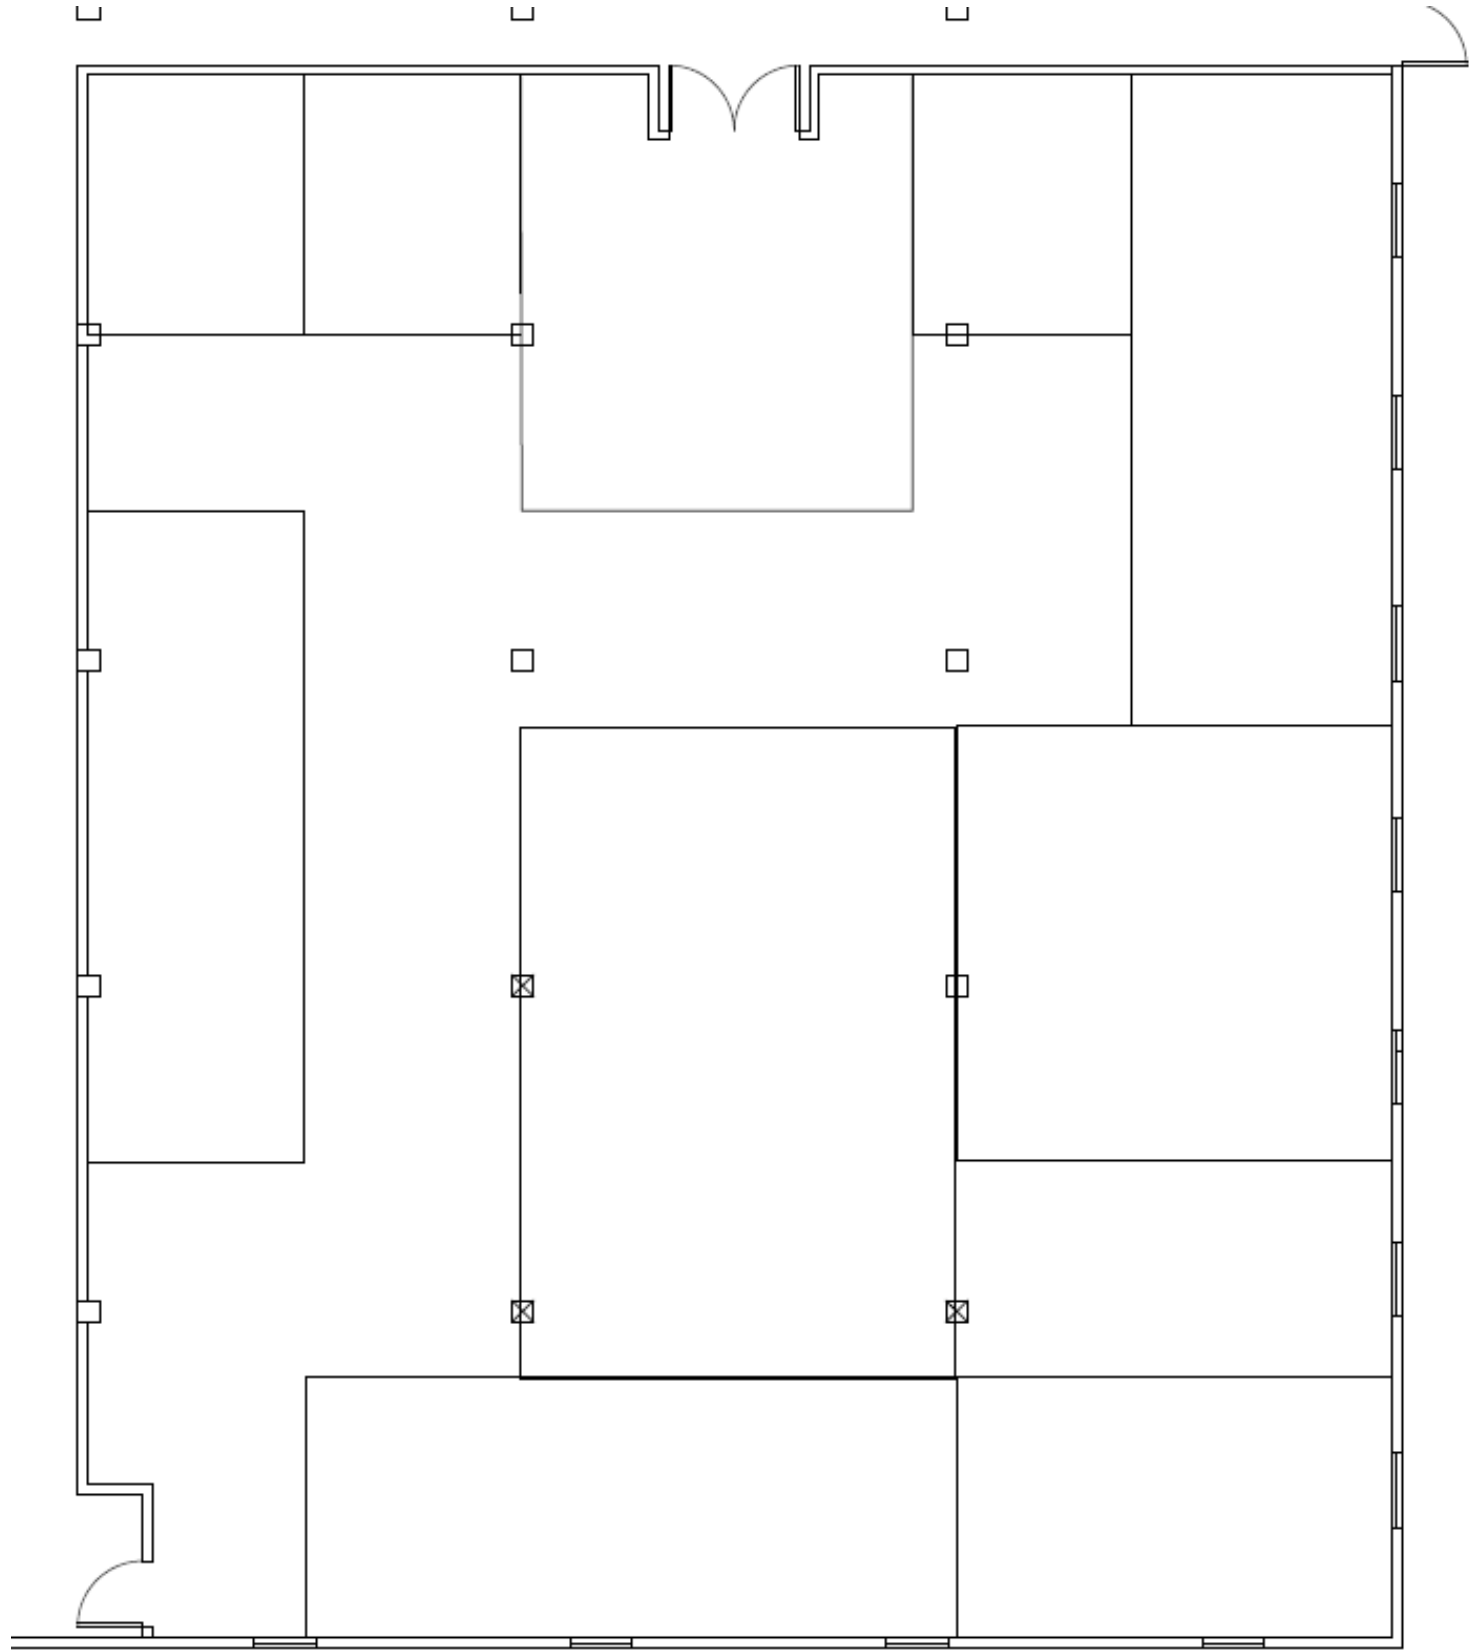

# Portfolio Two

Samantha Bridges

Space Plan 1

Space Plan 2

# Space Plan 3

Space Plan 4

Perspective: Reception

Perspective: Exhibition

Perspective: Break Room

Perspective: Work Stations

Sketchup: Reception

SketchUp: Exhibition

SketchUp: Break Room

SketchUp: Work Stations

### Concept and Inspiration Images:

- Blackbeard and Queen Anne's Revenge.
- Ship wreckage found off coast of NC.
- Pirate ship inspired.
- Neutral color palette with sea themed accents.