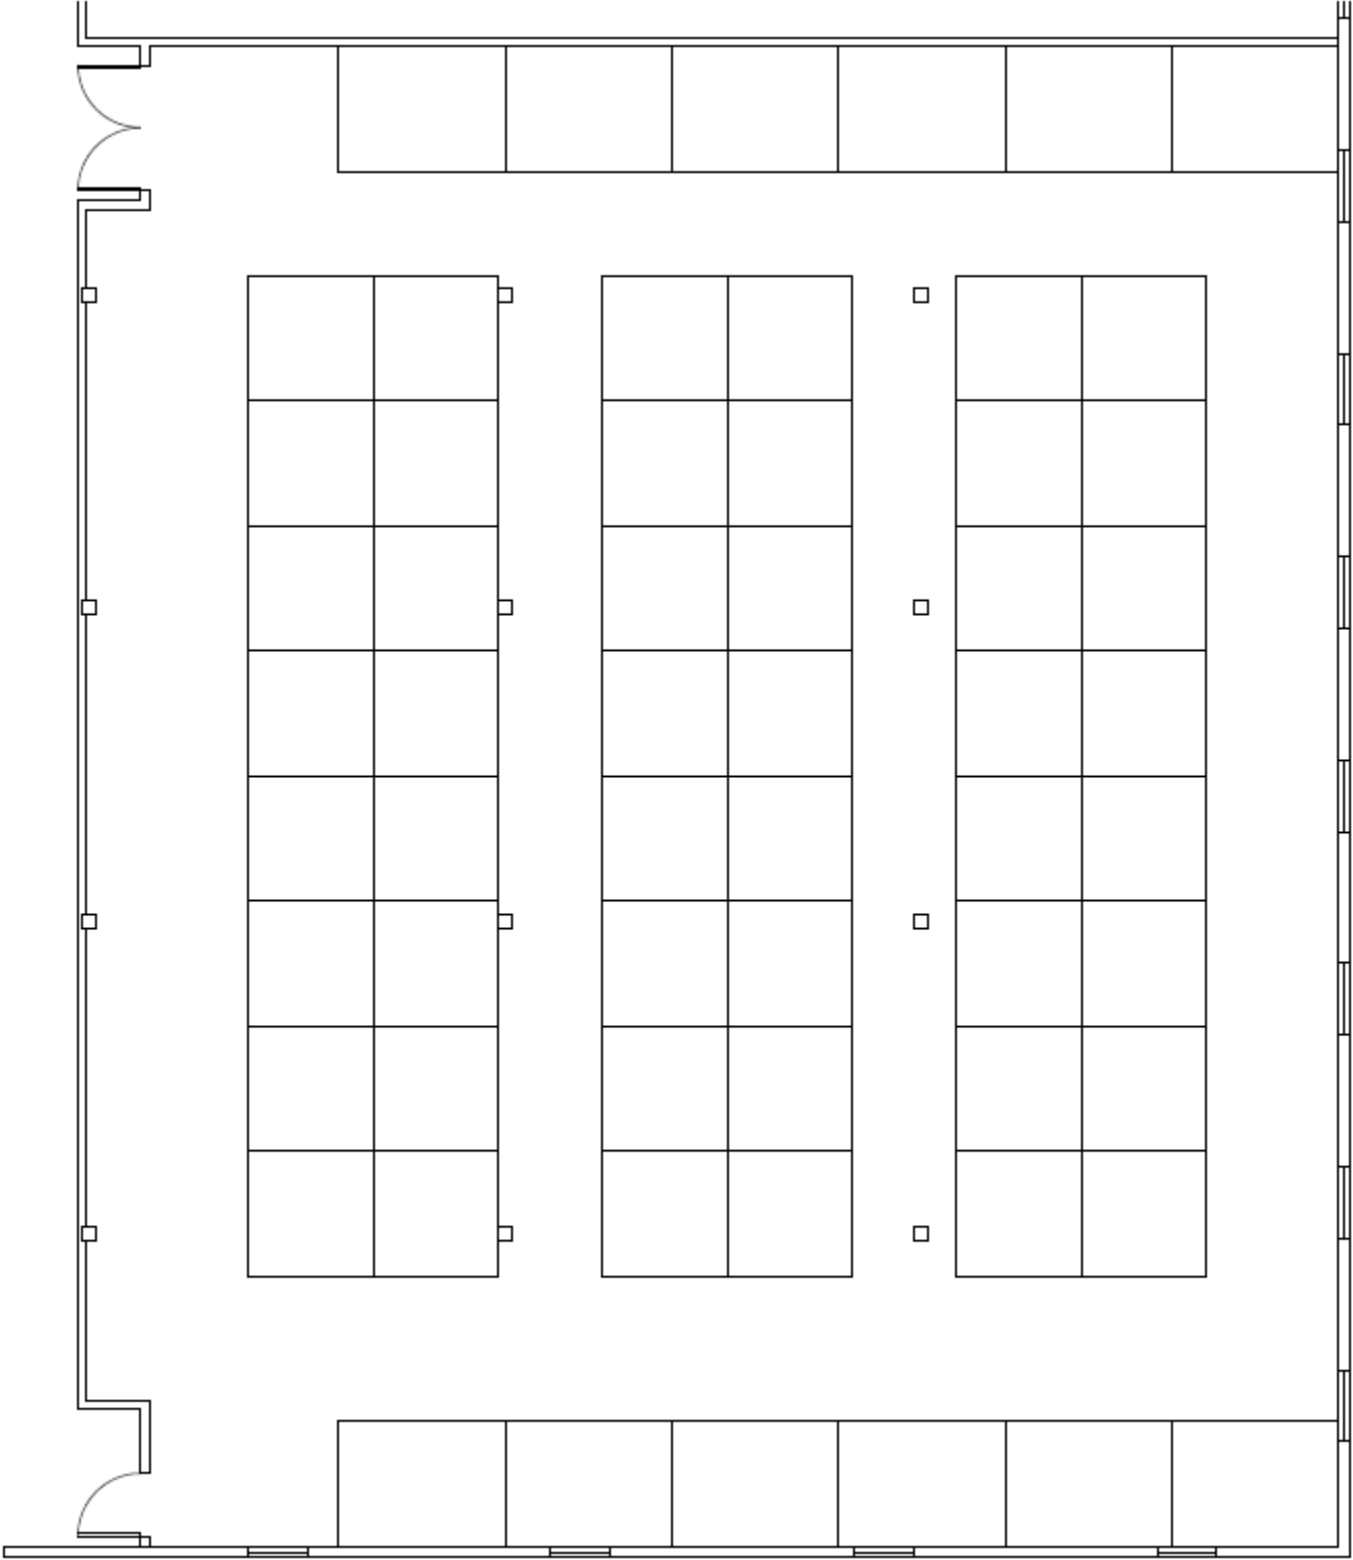

# Portfolio Two

Samantha Bridges

Space Plan 1

Space Plan 2

# Space Plan 3

Space Plan 4

Perspective: Reception

Perspective: Exhibition

Perspective: Break Room

Perspective: Work Stations

Sketchup: Reception

SketchUp: Exhibition

### Concept and Inspiration Images:

- Blackbeard and Queen Anne's Revenge.
- Ship wreckage found off coast of NC.
- Pirate ship inspired.
- Neutral color palette with sea themed accents.