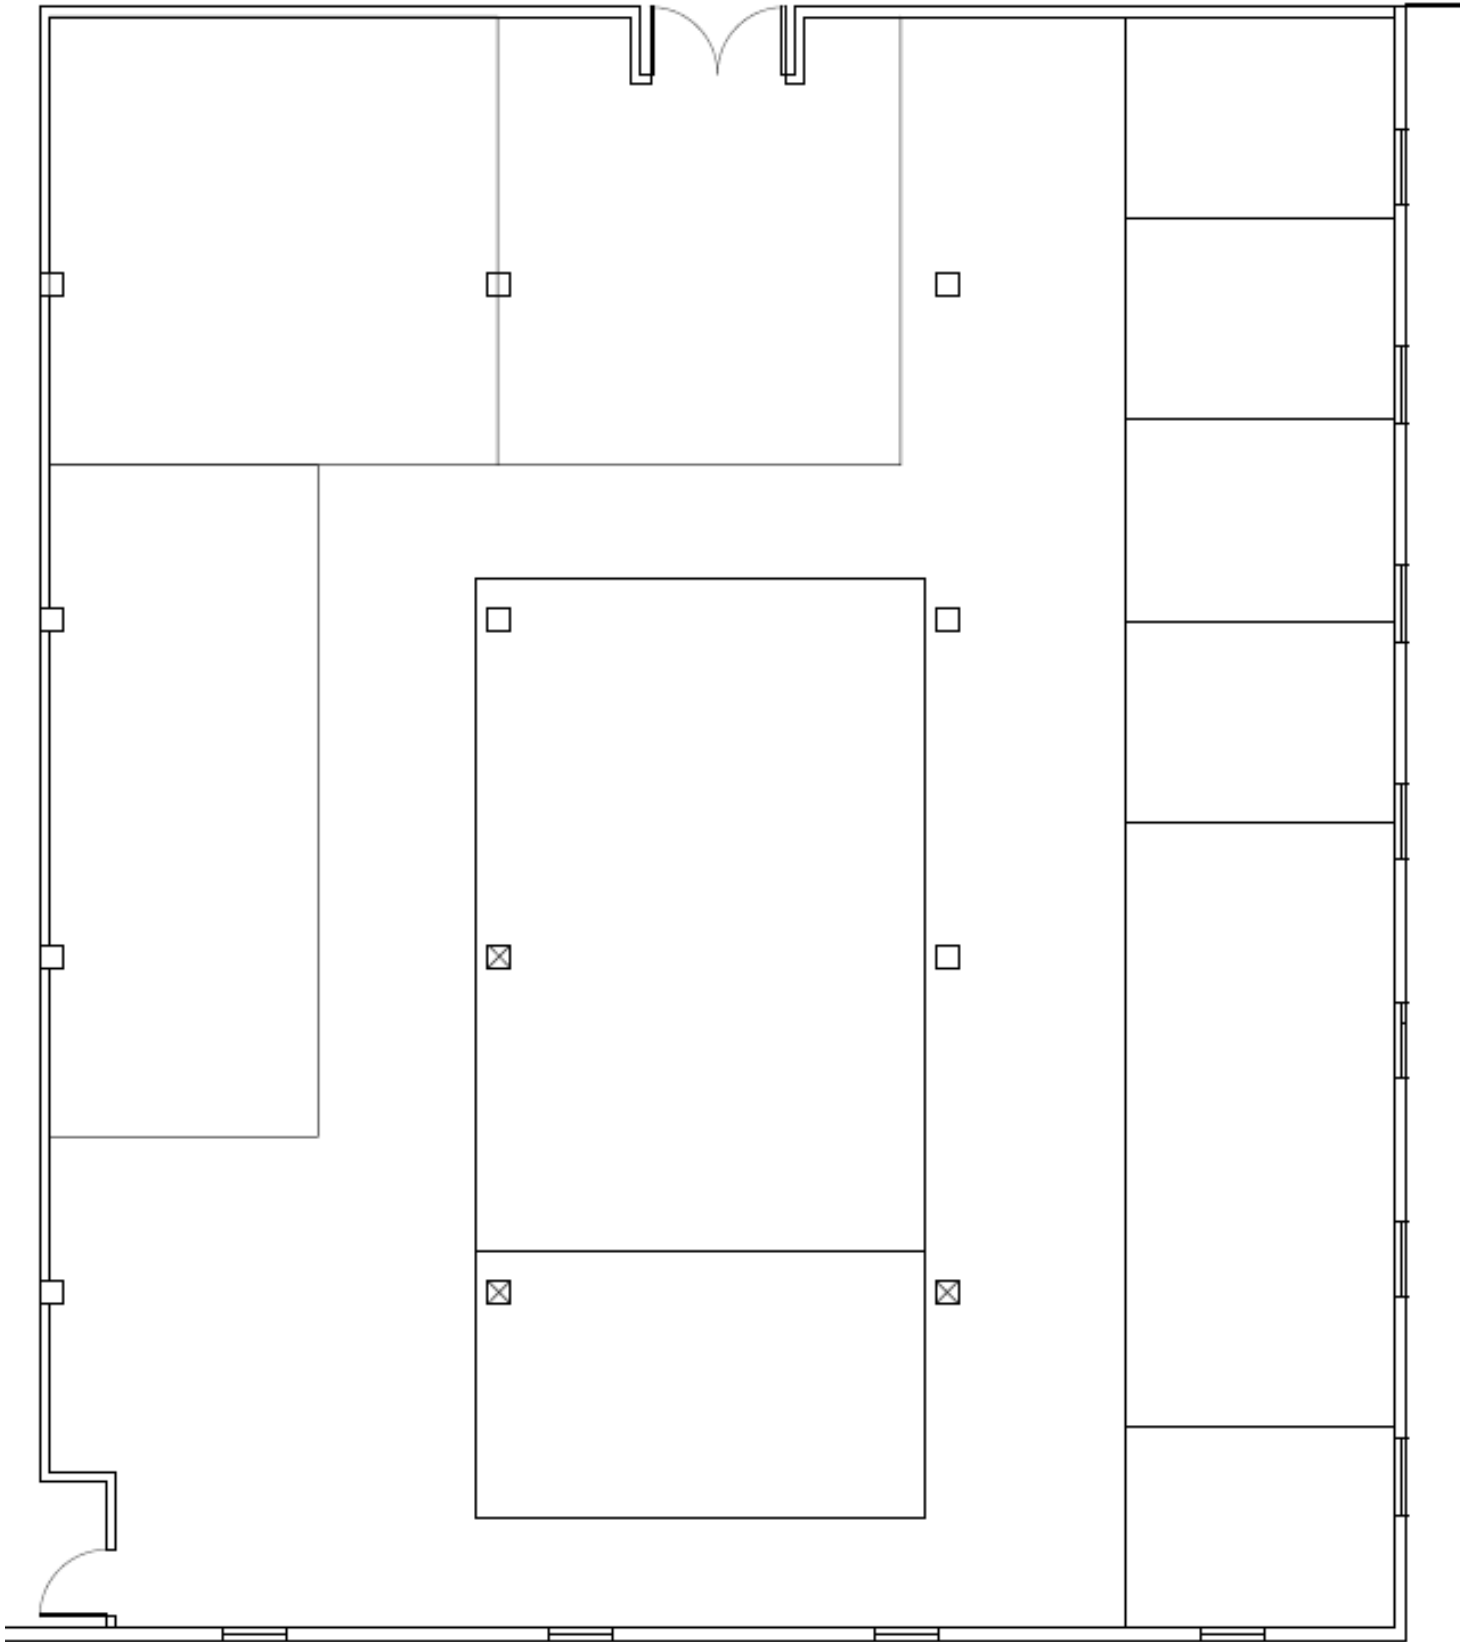

# Portfolio Two

Samantha Bridges

Space Plan 1

Space Plan 2

# Space Plan 3

Space Plan 4

Perspective: Reception

Perspective: Exhibition

Perspective: Break Room

Perspective: Work Stations

Sketchup: Reception

SketchUp: Exhibition

### Concept and Inspiration Images:

- Blackbeard and Queen Anne's Revenge.
- Ship wreckage found off coast of NC.
- Pirate ship inspired.
- Neutral color palette with sea themed accents.