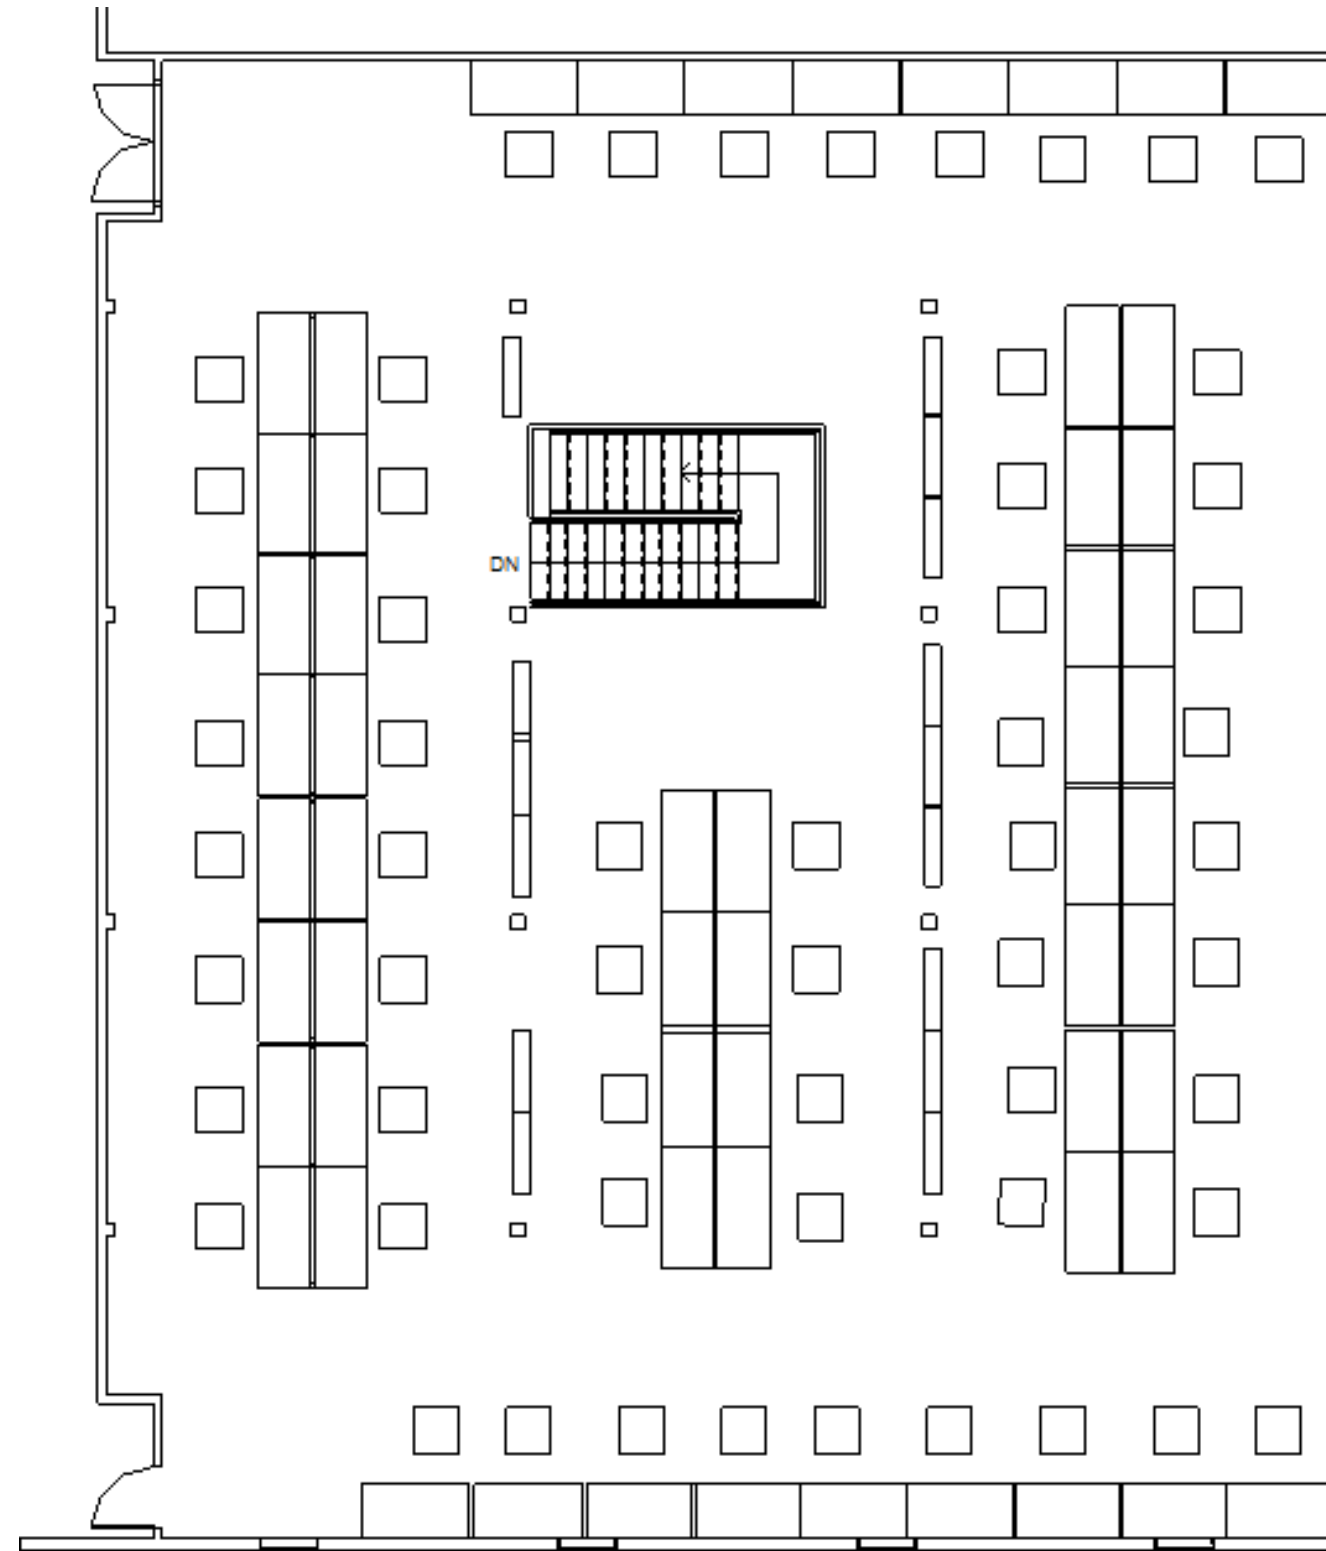

Portfolio 3

Carly Brow

Professor Gustina

IDSN 2102

Lighting Model

Carly Brow
IDSN 2102
Professor Gustina

Lighting Model

Carly Brow
IDSN 2102
Professor Gustina

Revit Furniture Plan- Floor 1

Carly Brow
IDSN 2102
Professor Gustina

Revit Furniture Plan- Floor 2

Carly Brow
IDSN 2102
Professor Gustina

Rendered Conference Room

Carly Brow
IDSN 2102
Professor Gustina

Rendered SketchUp Perspective

Carly Brow
IDSN 2102
Professor Gustina