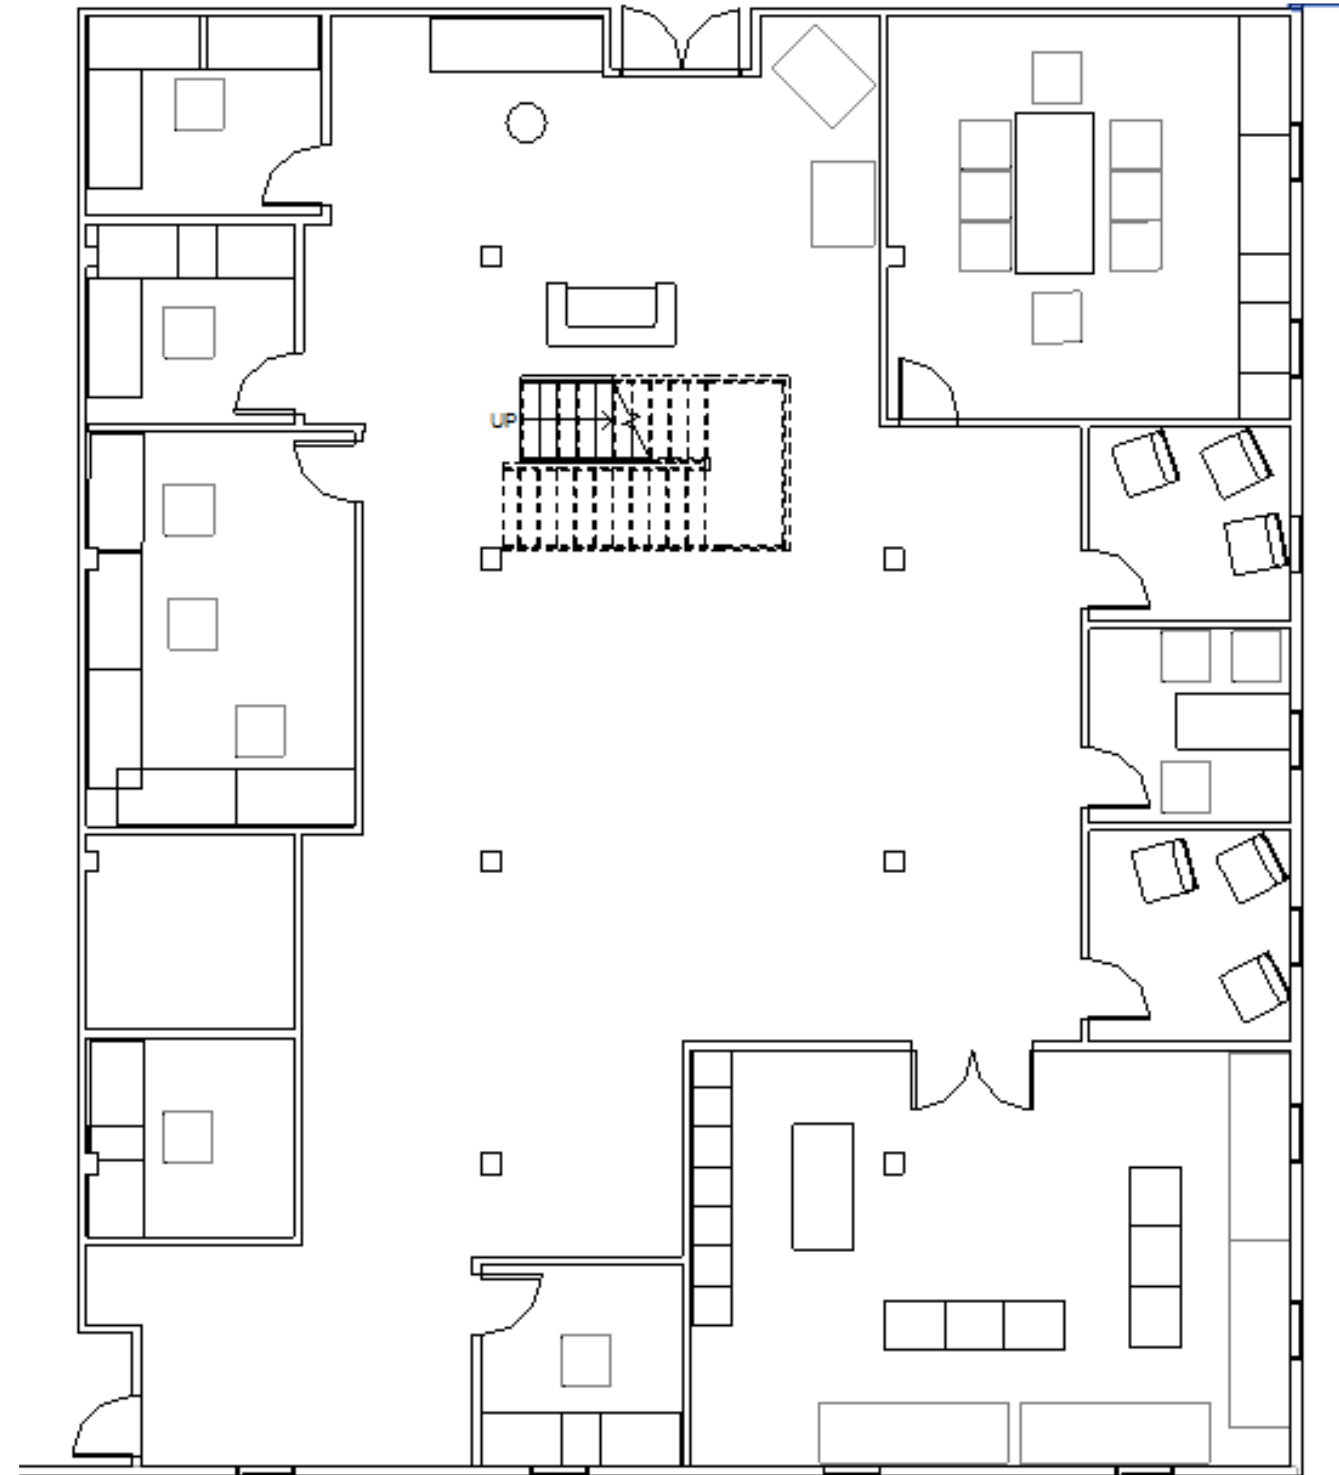

Portfolio 3

Carly Brow

Professor Gustina

IDSN 2102

Lighting Model

Carly Brow
IDSN 2102
Professor Gustina

Lighting Model

Carly Brow
IDSN 2102
Professor Gustina

Revit Furniture Plan- Floor 1

Carly Brow
IDSN 2102
Professor Gustina

Revit Furniture Plan- Floor 2

Carly Brow
IDSN 2102
Professor Gustina

Rendered Conference Room

Carly Brow
IDSN 2102
Professor Gustina

Rendered SketchUp Perspective

Carly Brow
IDSN 2102
Professor Gustina