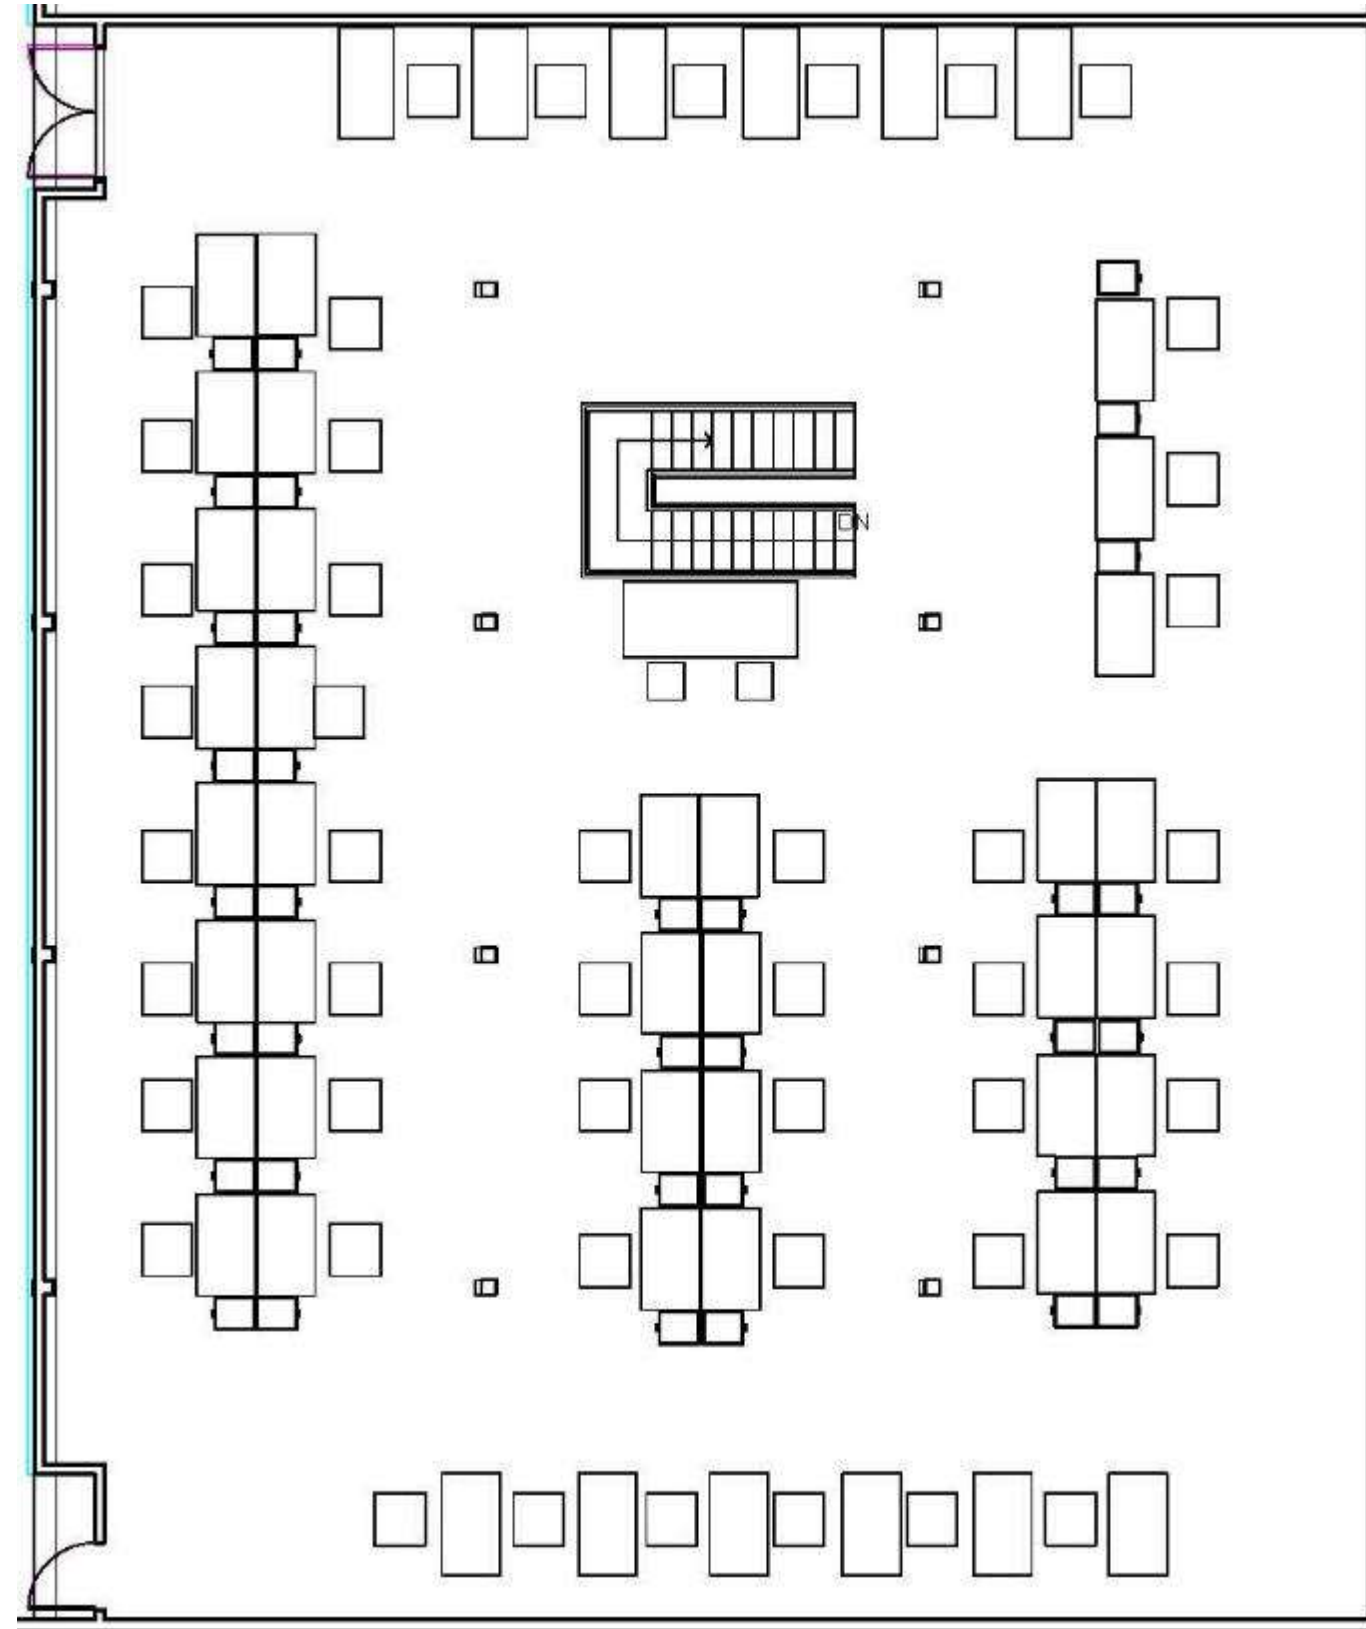

Olivia Fox

Portfolio 3

IDSN 2102

Professor Gustina

Assignment 10:

Lighting Model Photos

Assignment 11:

Revit Furniture Plan-Floor 1

Not Drawn to Scale

Assignment 11:

Revit Furniture Plan-Floor 2

Not Drawn to Scale

Assignment 12:
Reflected Ceiling Plan

Not Drawn to Scale

Assignment 13:

Revit Color Rendered Perspective

Assignment 14:

Rendered SketchUp Perspective