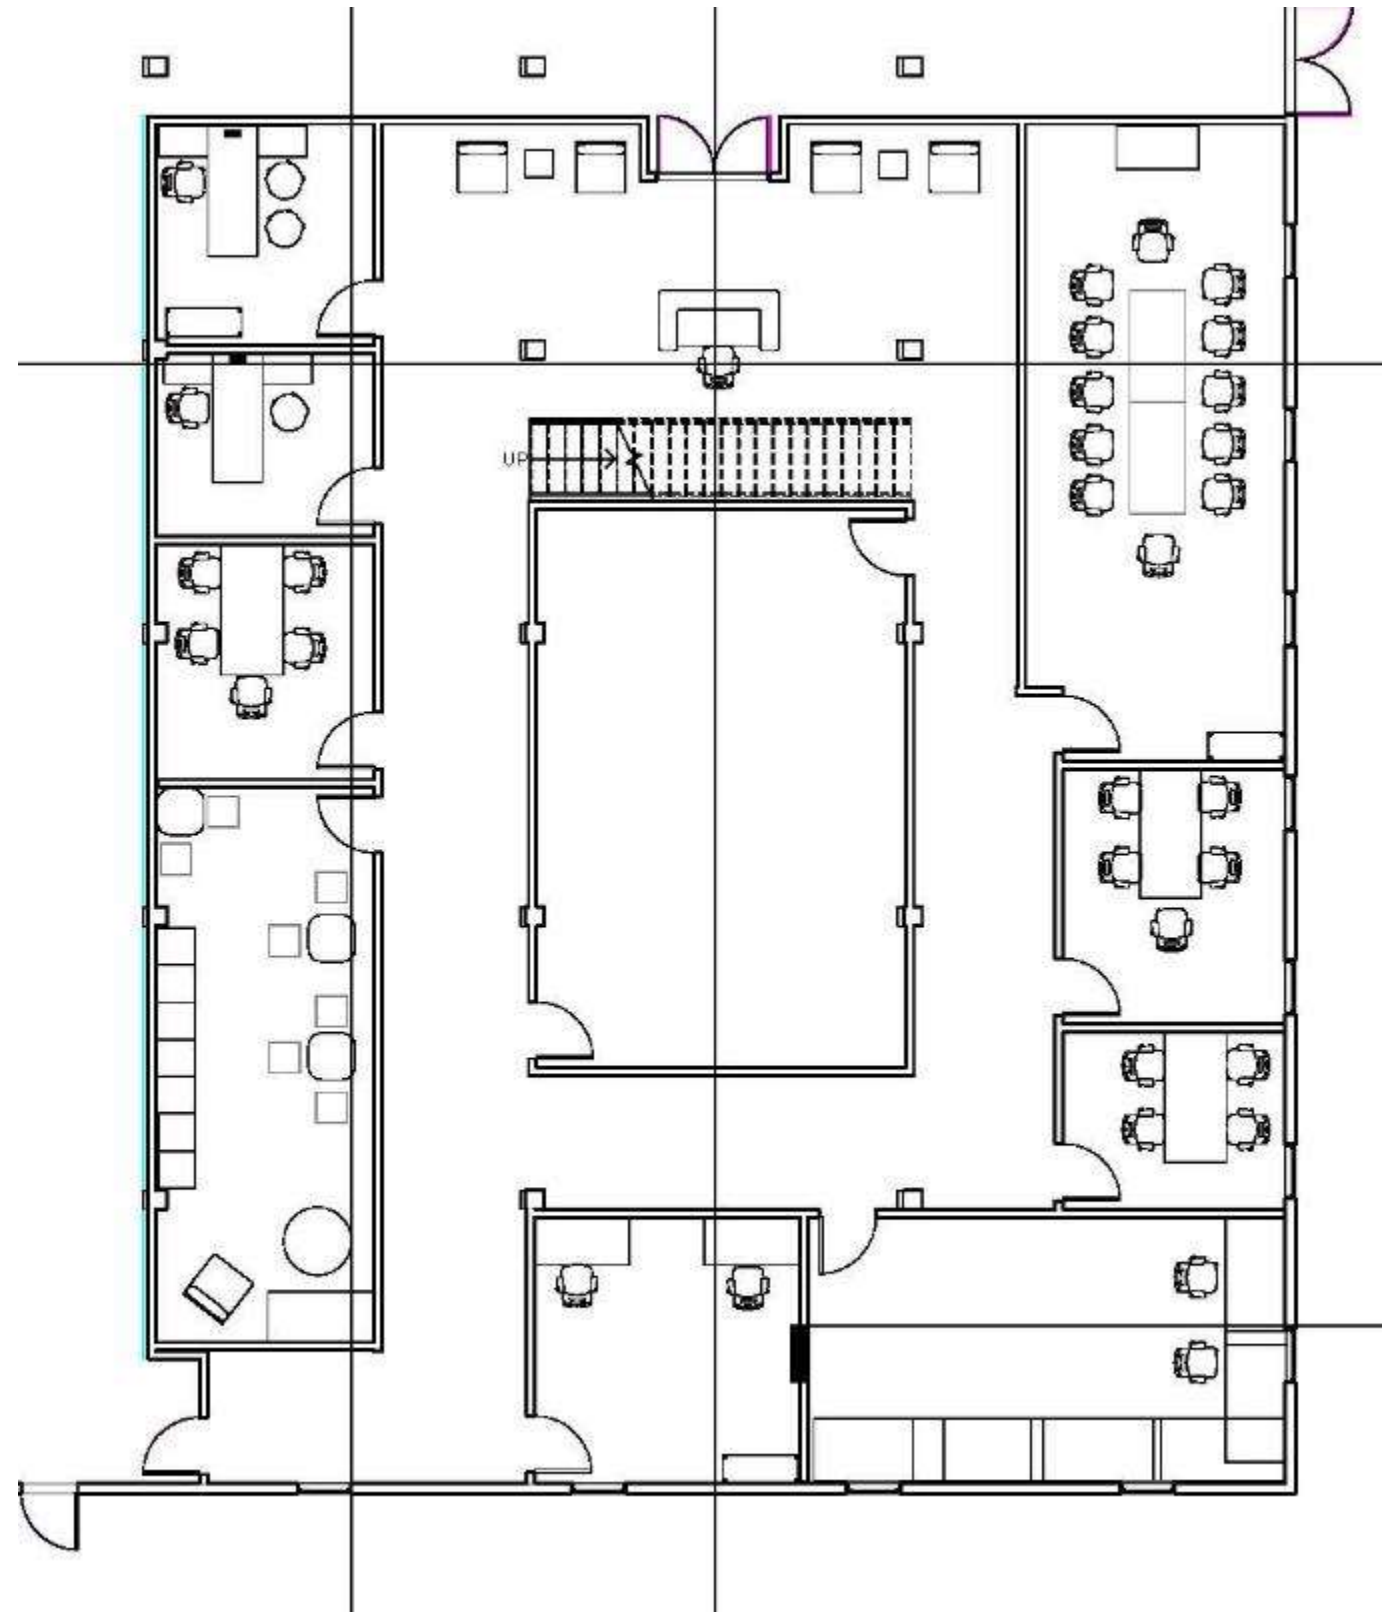

Portfolio 3

Madison Grant

Professor Gustina

IDSN 2102

Lighting Models

Revit Furniture Plan: Downstairs

Note: Not to scale

Revit Furniture Plan: Upstairs

Note: Not to scale

Reflected Ceiling Plan: Conference Room

Note: Not to scale

Color Rendered Perspective

Rendered Sketch Up Perspective