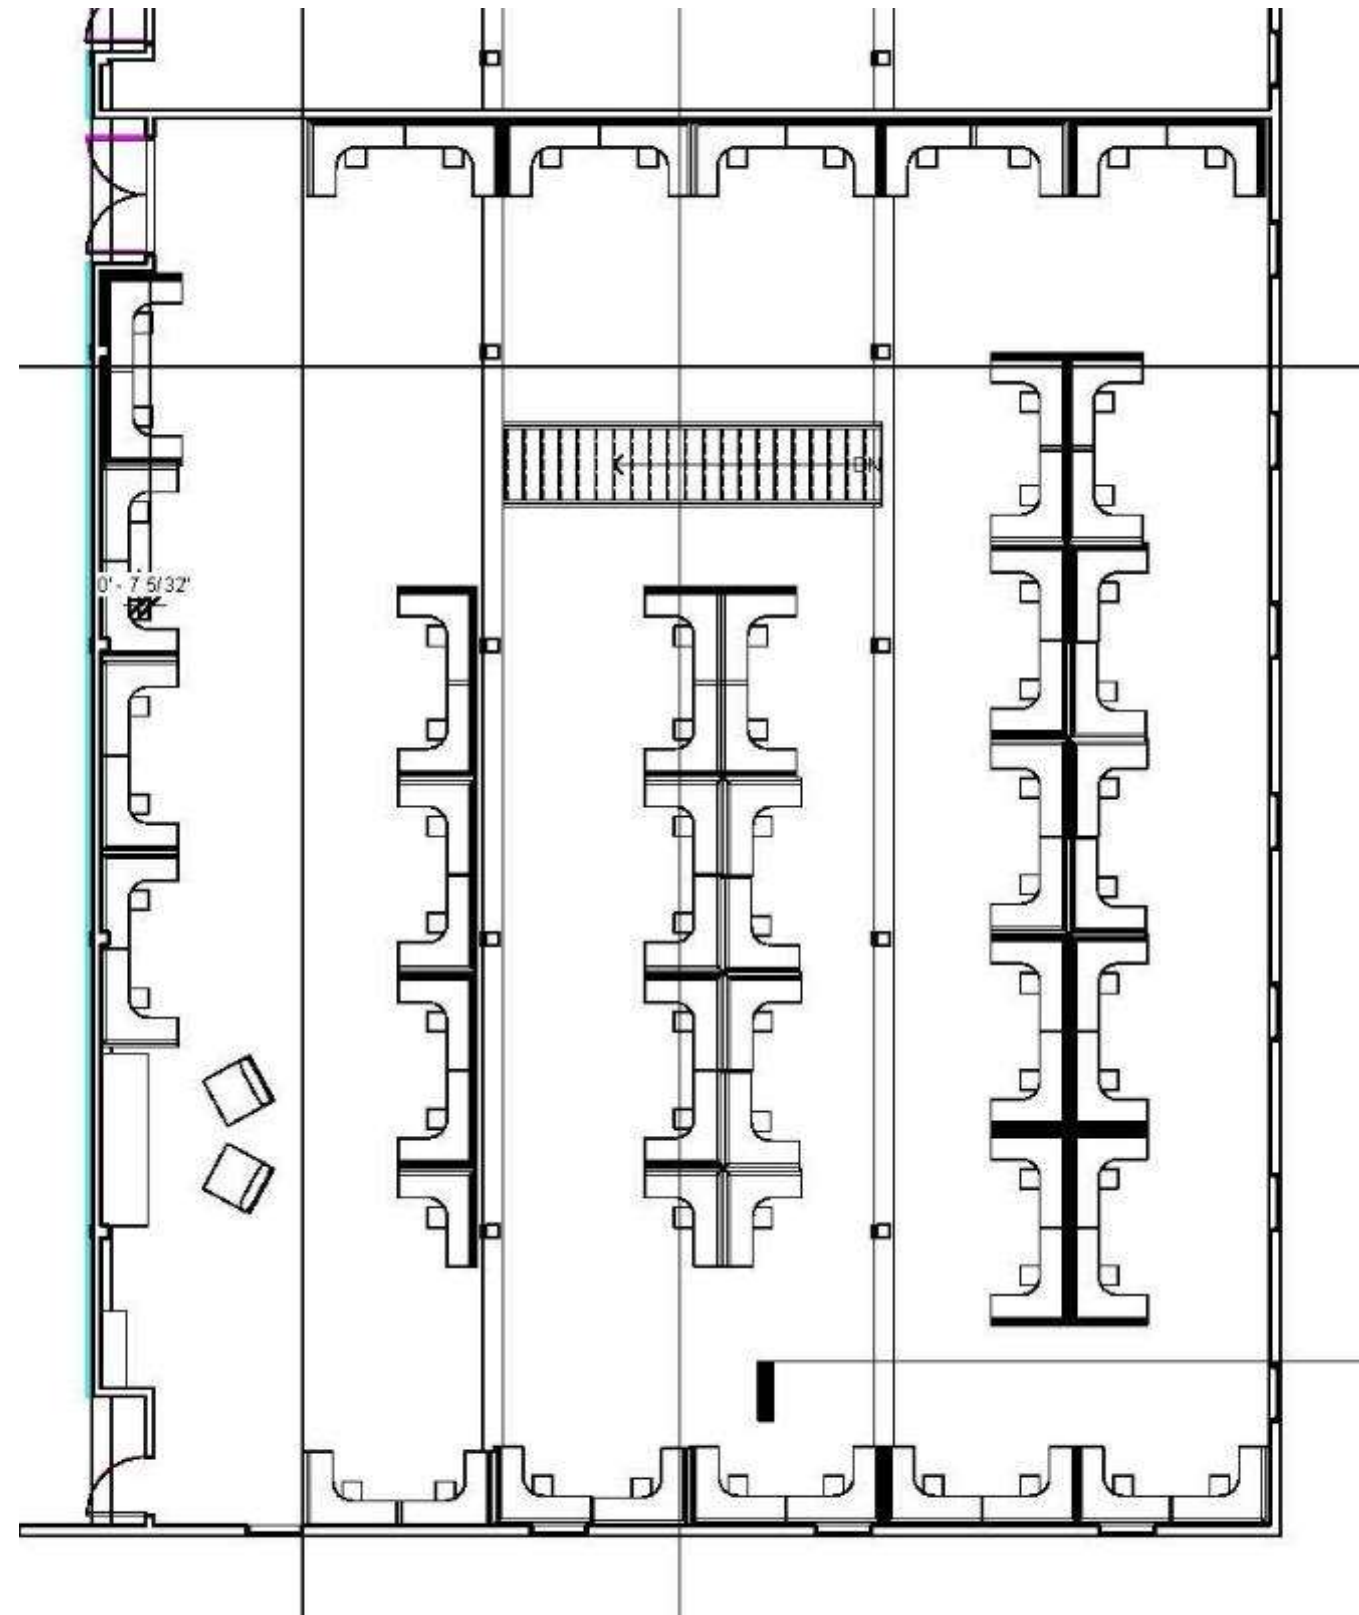

Portfolio 3

Madison Grant

Professor Gustina

IDSN 2102

Lighting Models

Revit Furniture Plan: Downstairs

Note: Not to scale

Revit Furniture Plan: Upstairs

Note: Not to scale

Reflected Ceiling Plan: Conference Room

Note: Not to scale

Color Rendered Perspective

Rendered Sketch Up Perspective