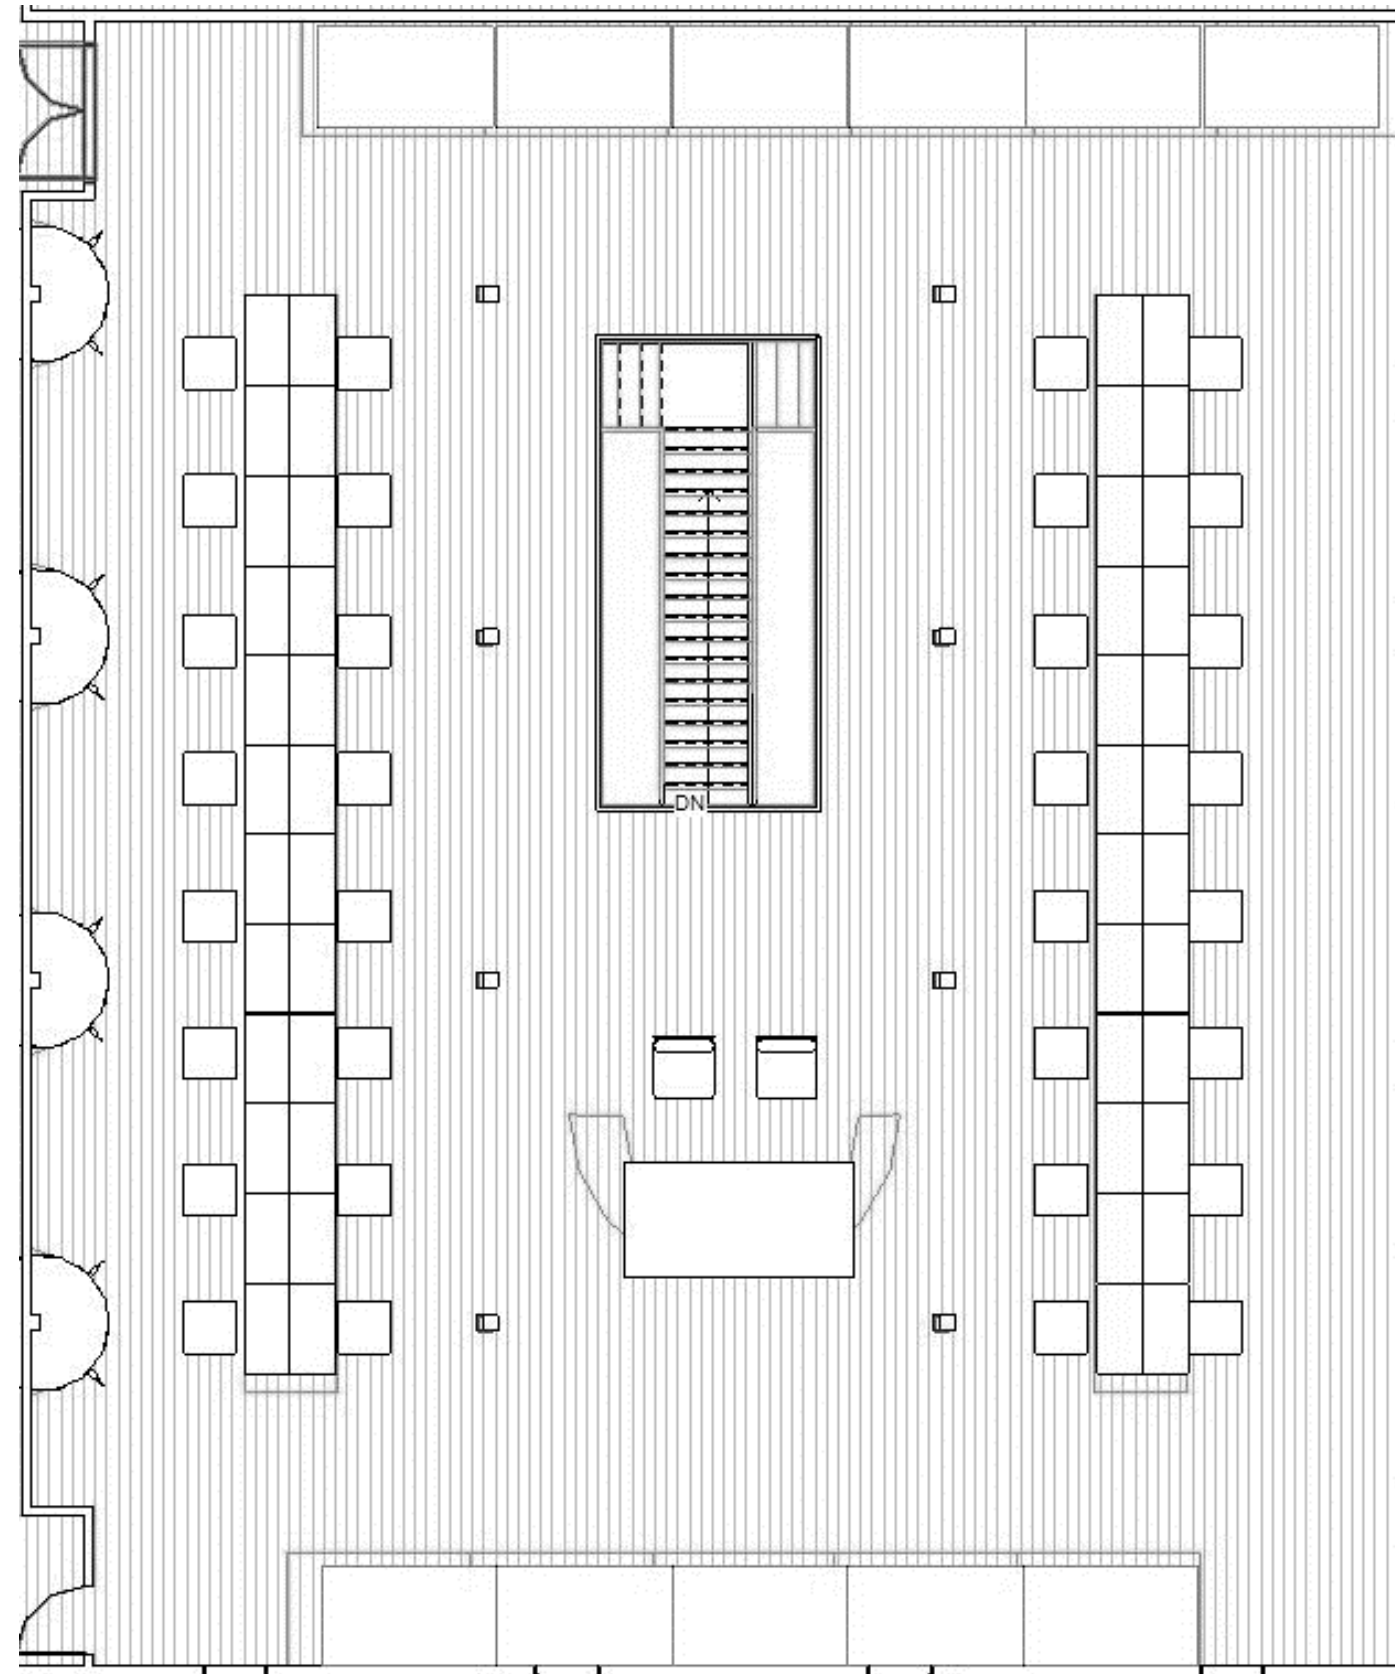

Amanda Hill

Portfolio 3 - Final Presentation

Professor Charles Gustina

IDSN 2102 - Fall 2017

Assignment 10 - Lighting Model

Assignment 11 - First Floor Furniture Plan

Not to scale

Assignment 11 - Second Floor Furniture Plan

Not to scale

Assignment 12 - Reflected Ceiling Plan

Assignment 13 - Color Rendered Perspective

Assignment 14 - Rendered Sketchup Perspective