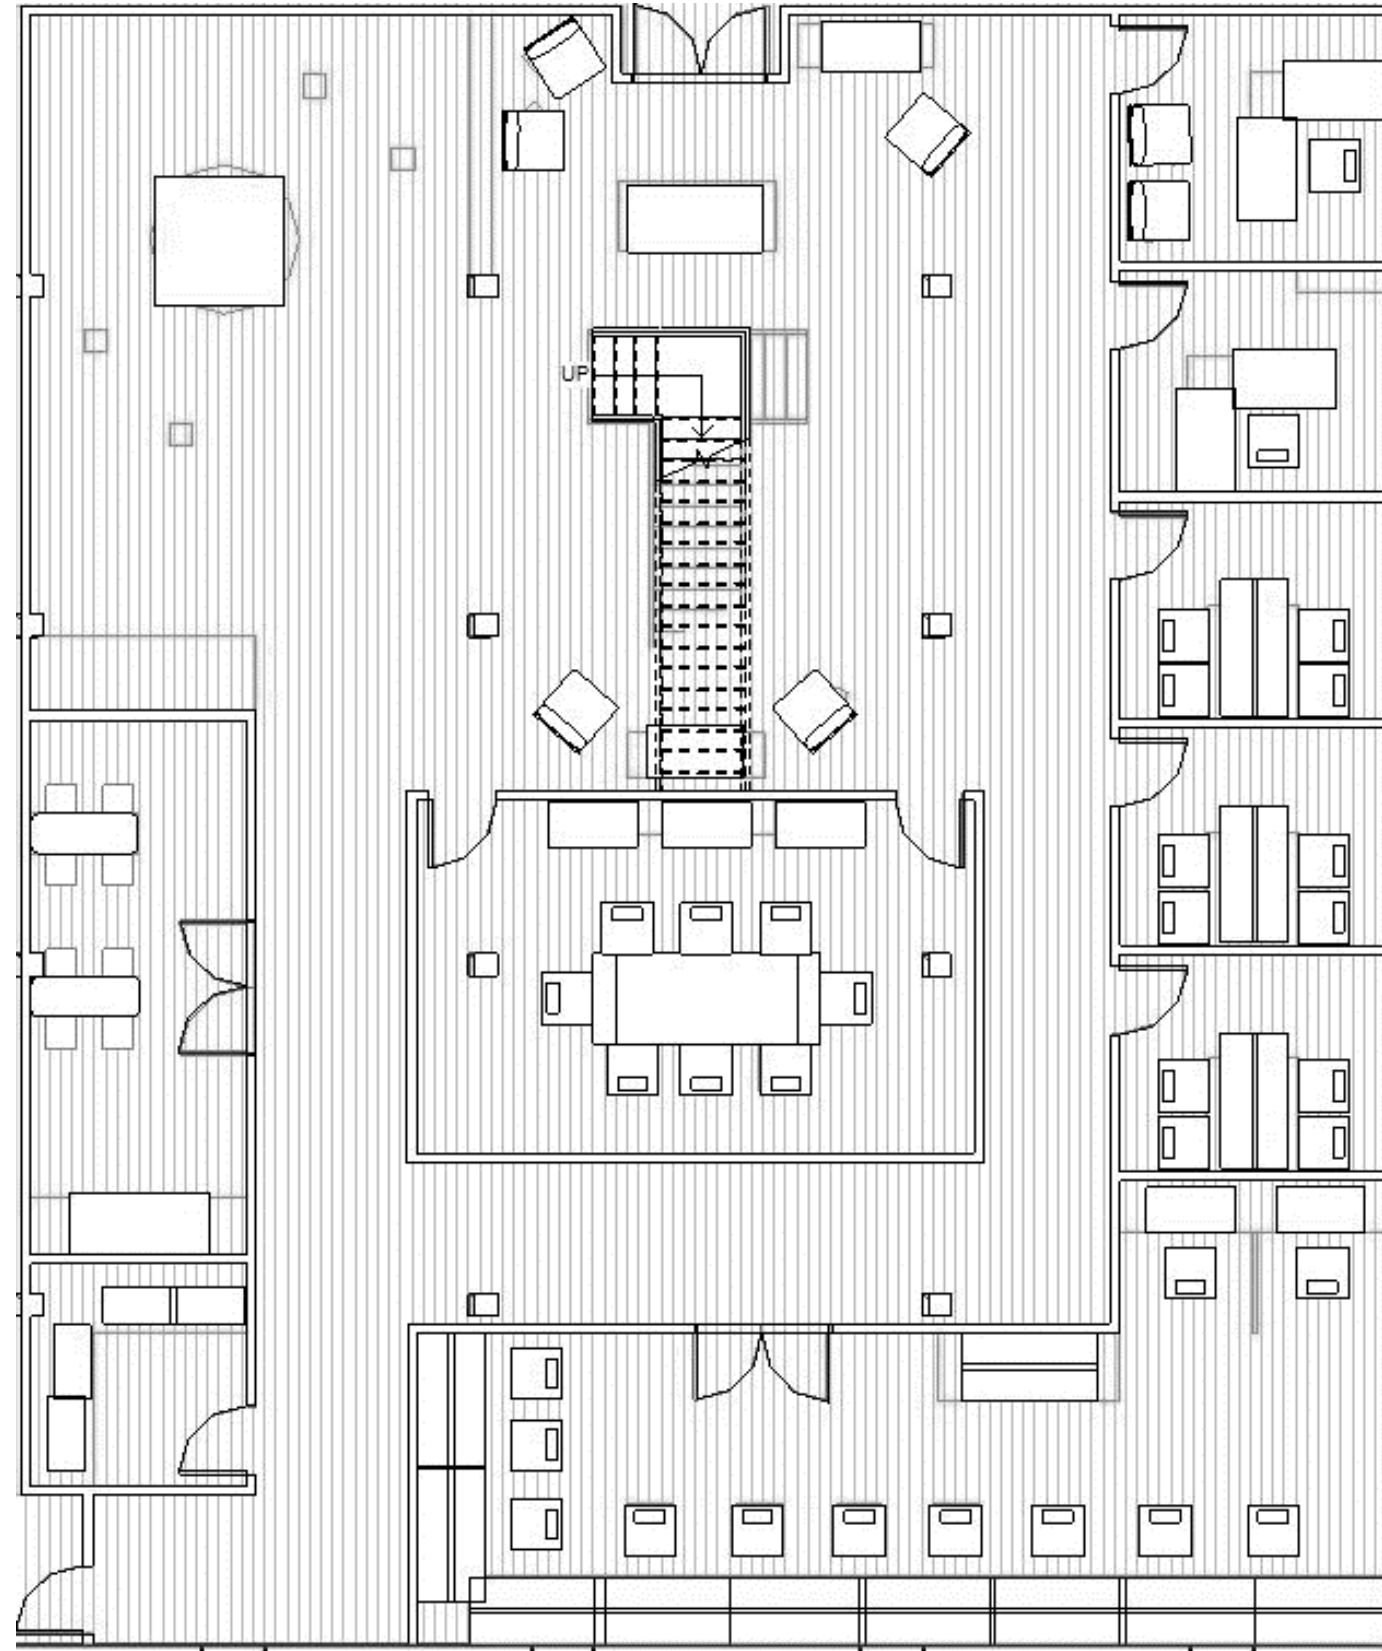

Amanda Hill

Portfolio 3 - Final Presentation

Professor Charles Gustina

IDSN 2102 - Fall 2017

Assignment 10 - Lighting Model

Assignment 11 - First Floor Furniture Plan

Not to scale

Assignment 11 - Second Floor Furniture Plan

Not to scale

Assignment 12 - Reflected Ceiling Plan

Assignment 13 - Color Rendered Perspective

Assignment 14 - Rendered Sketchup Perspective