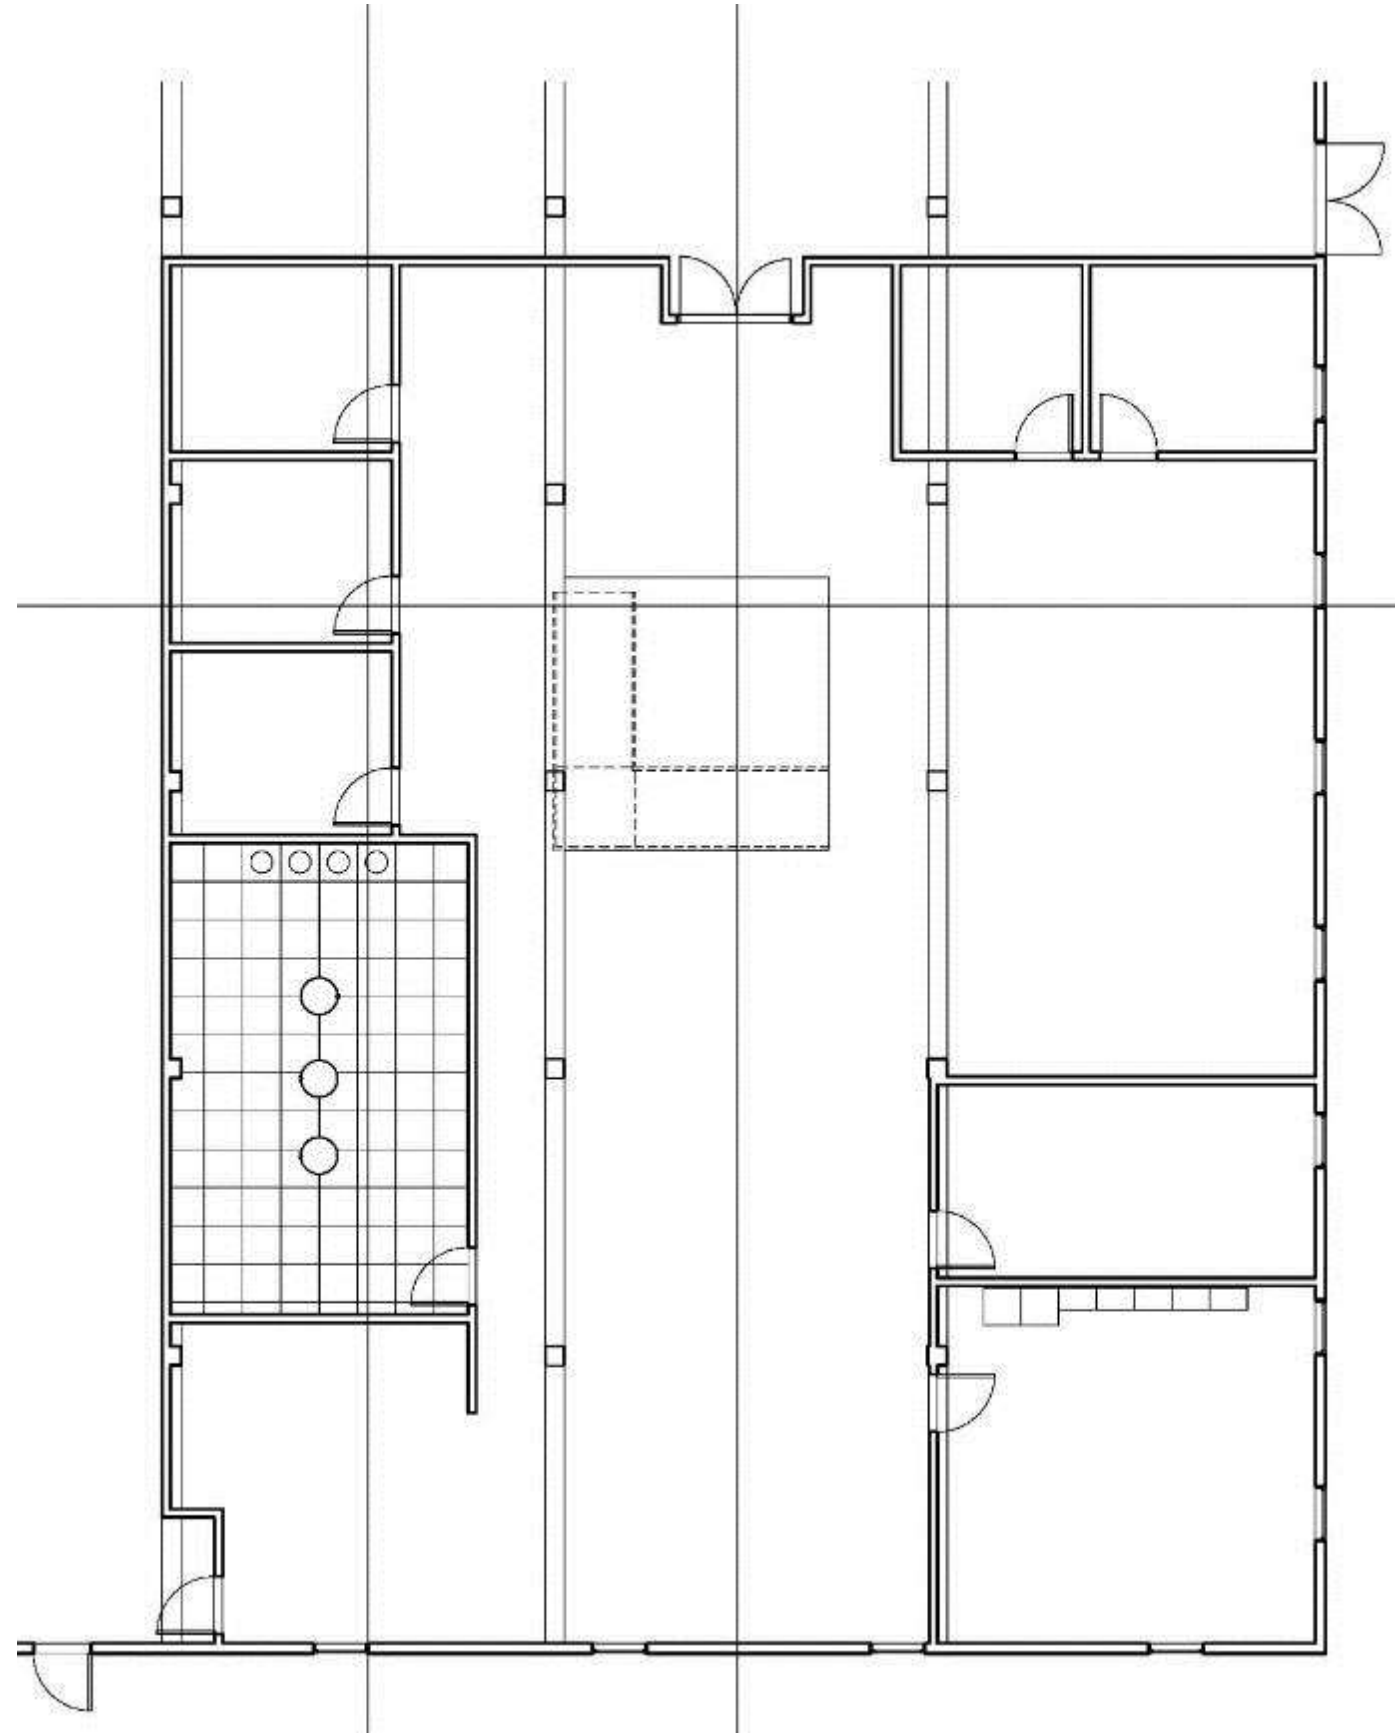

PORTFOLIO **THREE**: FINAL PRESENTATION.

KENDALL KEELER (BRASCH) · IDSN 2102
PROFESSOR CHARLES GUSTINA

LIGHTING MODEL

FURNITURE PLAN

FURNITURE PLAN

REFLECTED CEILING PLAN

COLOR RENDERED PERSPECTIVE

RENDERED SKETCHUP PERSPECTIVE