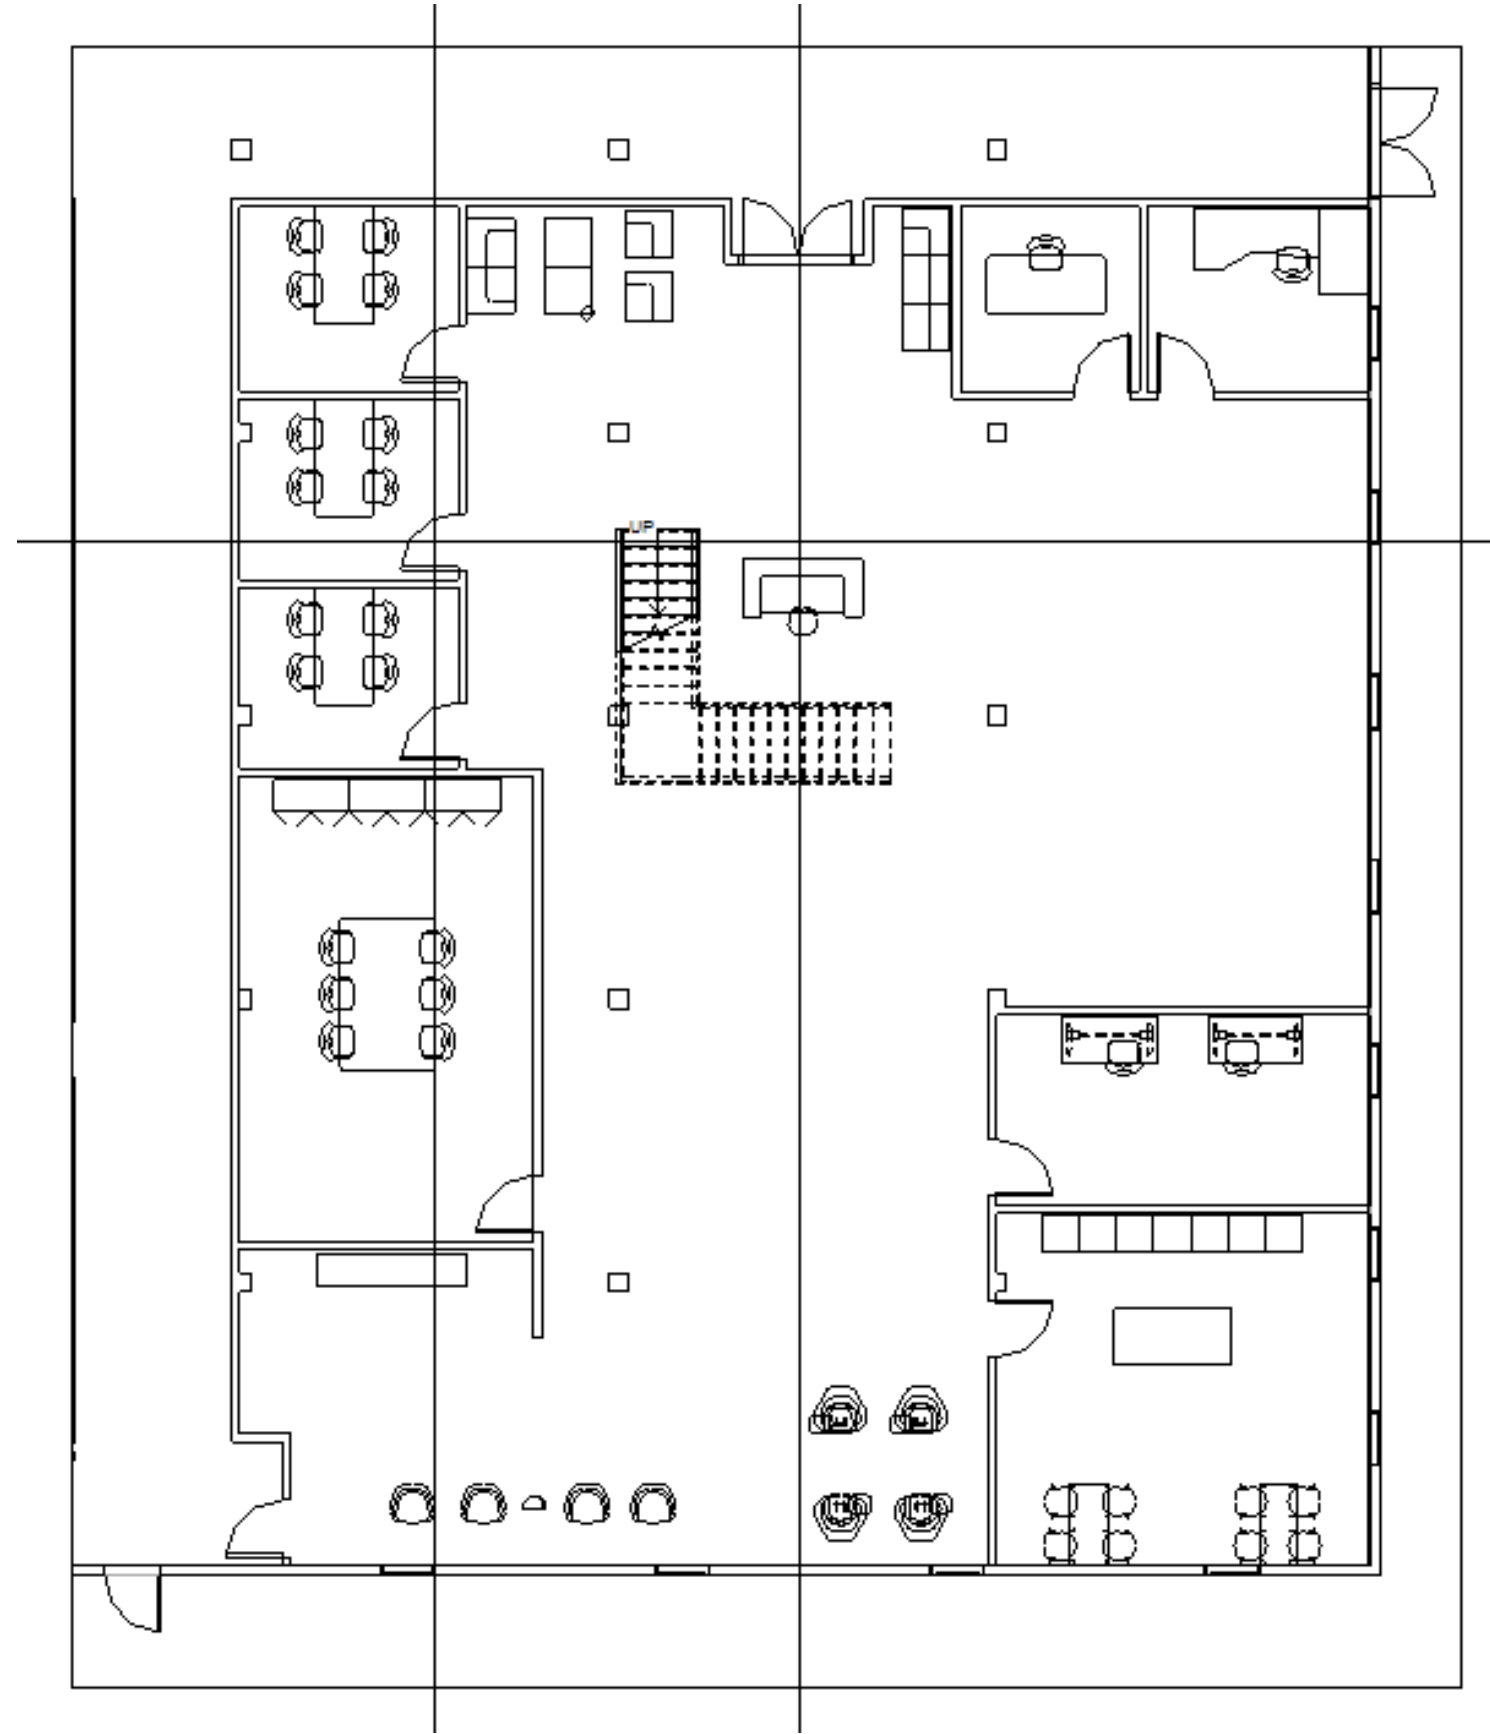

PORTFOLIO **THREE**: FINAL PRESENTATION.

KENDALL KEELER (BRASCH) · IDSN 2102
PROFESSOR CHARLES GUSTINA

LIGHTING MODEL

FURNITURE PLAN

FURNITURE PLAN

REFLECTED CEILING PLAN

COLOR RENDERED PERSPECTIVE

RENDERED SKETCHUP PERSPECTIVE