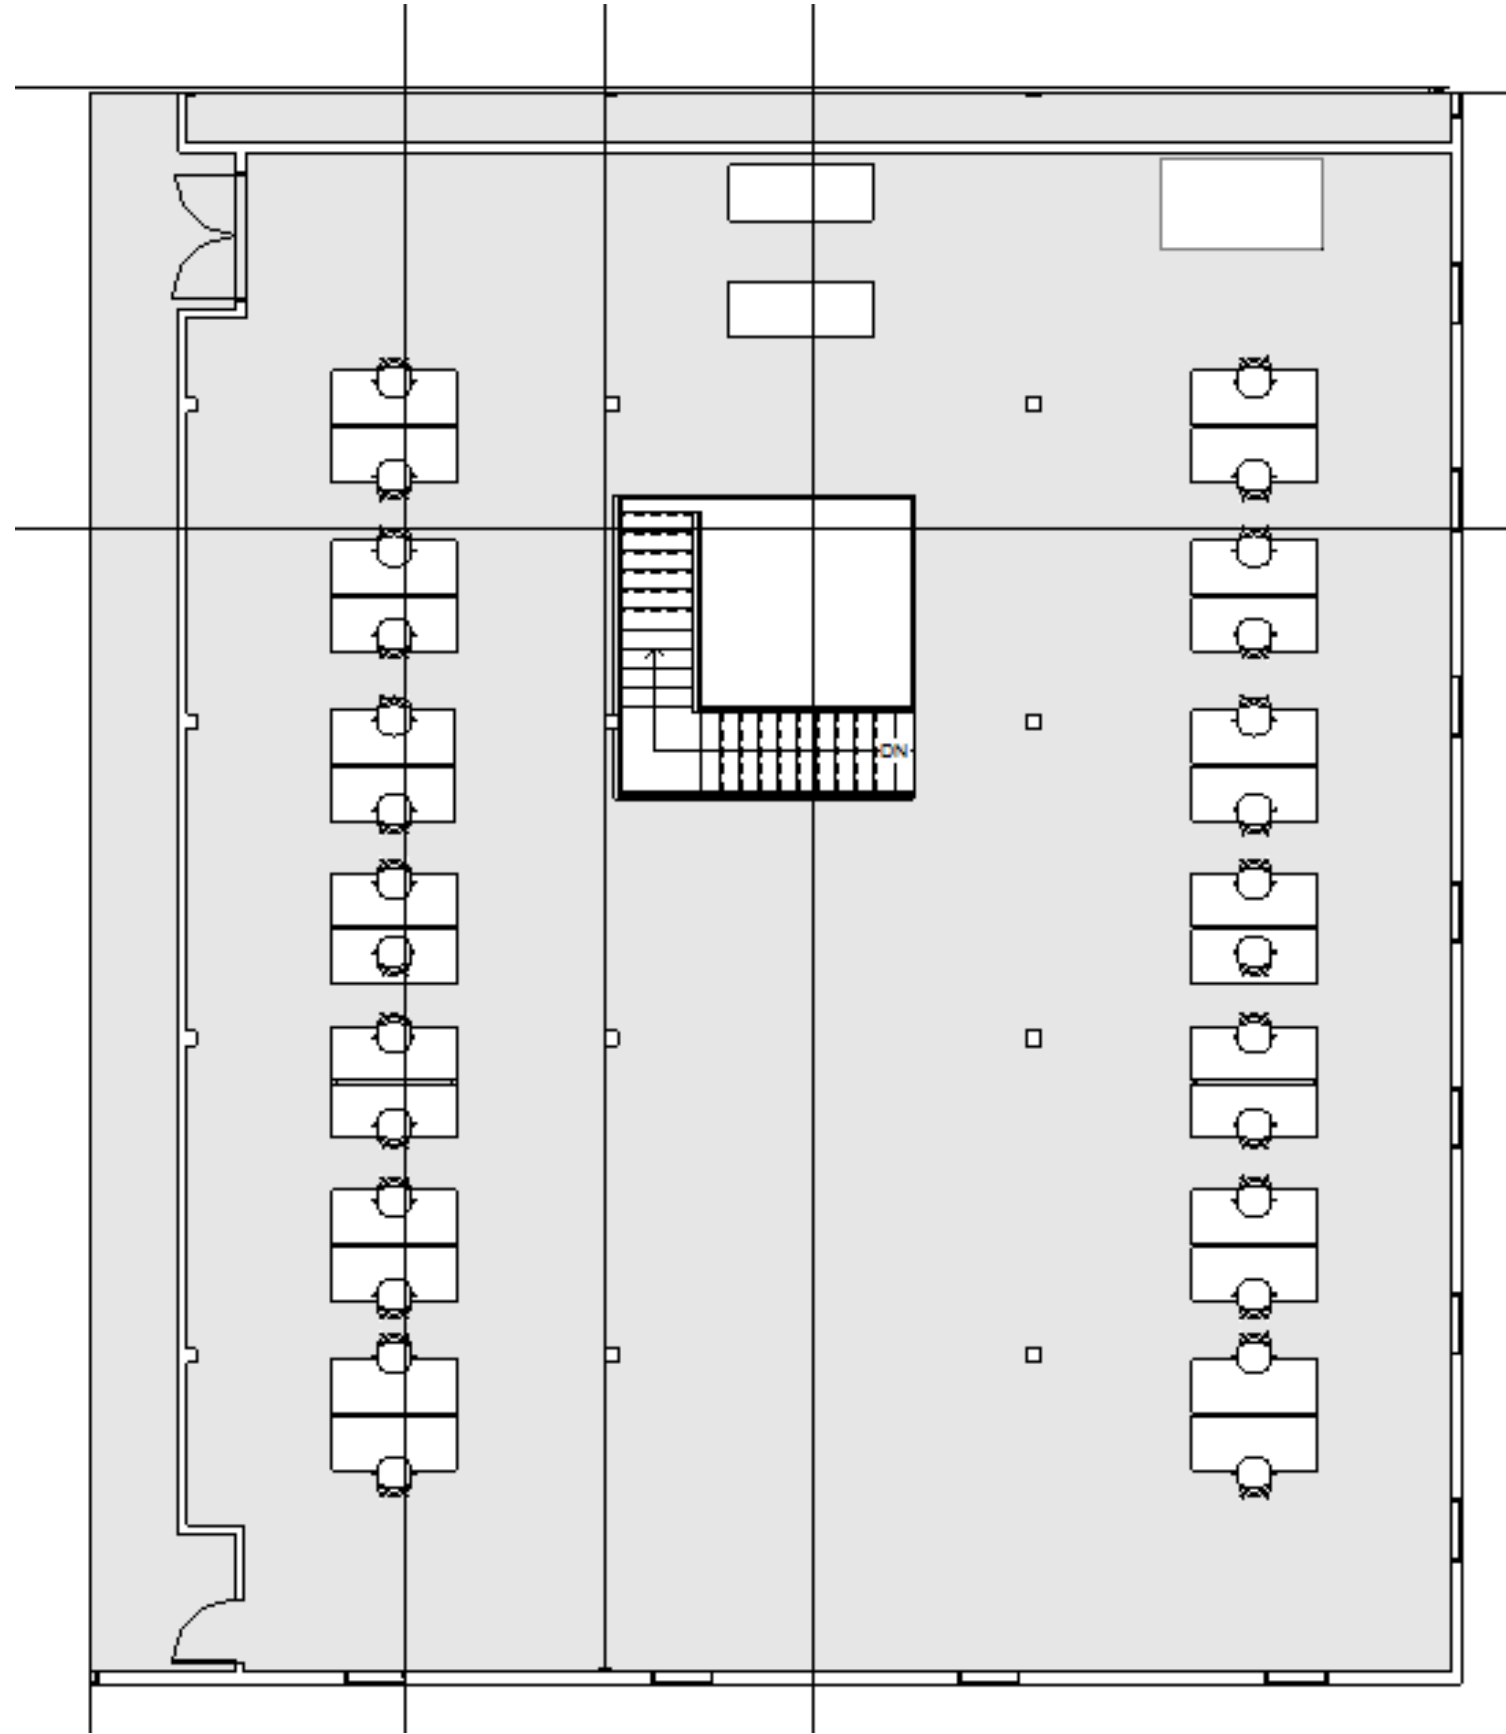

PORTFOLIO **THREE**: FINAL PRESENTATION.

KENDALL KEELER (BRASCH) · IDSN 2102
PROFESSOR CHARLES GUSTINA

LIGHTING MODEL

FURNITURE PLAN

FURNITURE PLAN

REFLECTED CEILING PLAN

COLOR RENDERED PERSPECTIVE

RENDERED SKETCHUP PERSPECTIVE