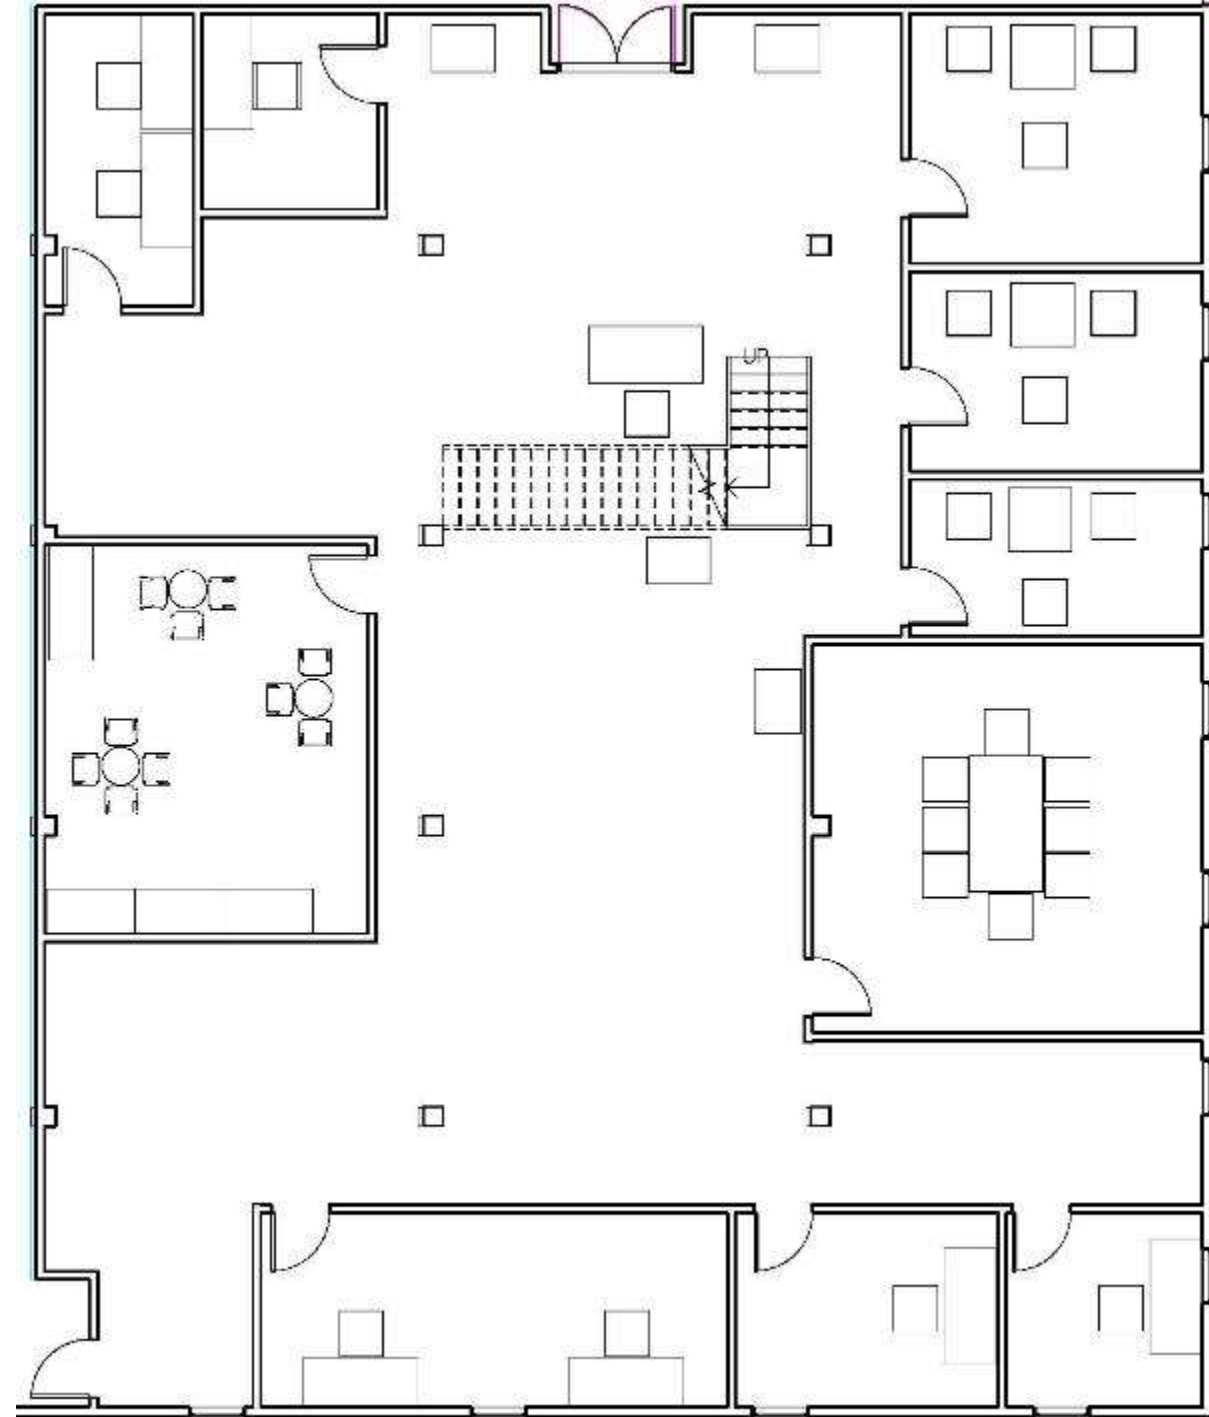

**Carly Logeman**

Portfolio III

IDSN 2102

Professor Gustina

Assignment # 10: Hughes Building Lighting Model

# Assignment #11: Downstairs Furniture Plan

(Not to scale)

# Assignment #11: Upstairs Furniture Plan

(Not to scale)

Assignment #12: Reflected Ceiling Plan

(Not to scale)

Assignment #13: Color Render Perspective

Assignment #14: Rendered SketchUp Perspective (Large Conference Room)