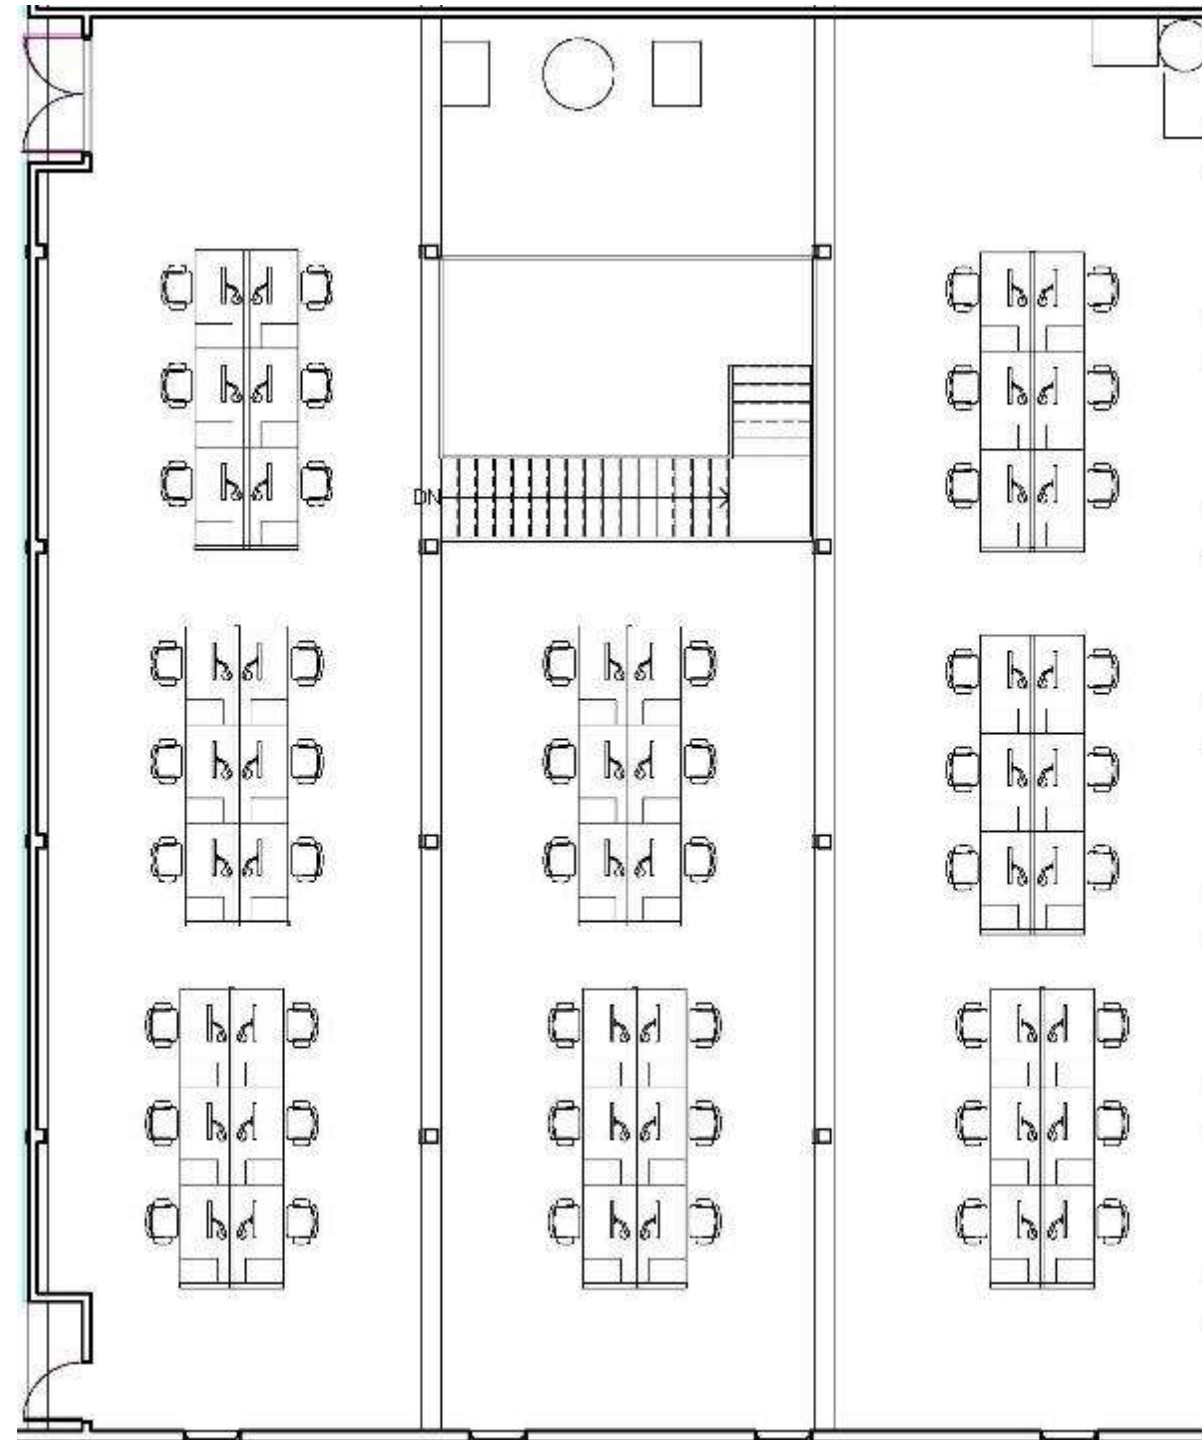

**Carly Logeman**

Portfolio III

IDSN 2102

Professor Gustina

Assignment # 10: Hughes Building Lighting Model

# Assignment #11: Downstairs Furniture Plan

(Not to scale)

# Assignment #11: Upstairs Furniture Plan

(Not to scale)

Assignment #12: Reflected Ceiling Plan

(Not to scale)

Assignment #13: Color Render Perspective

Assignment #14: Rendered SketchUp Perspective (Large Conference Room)