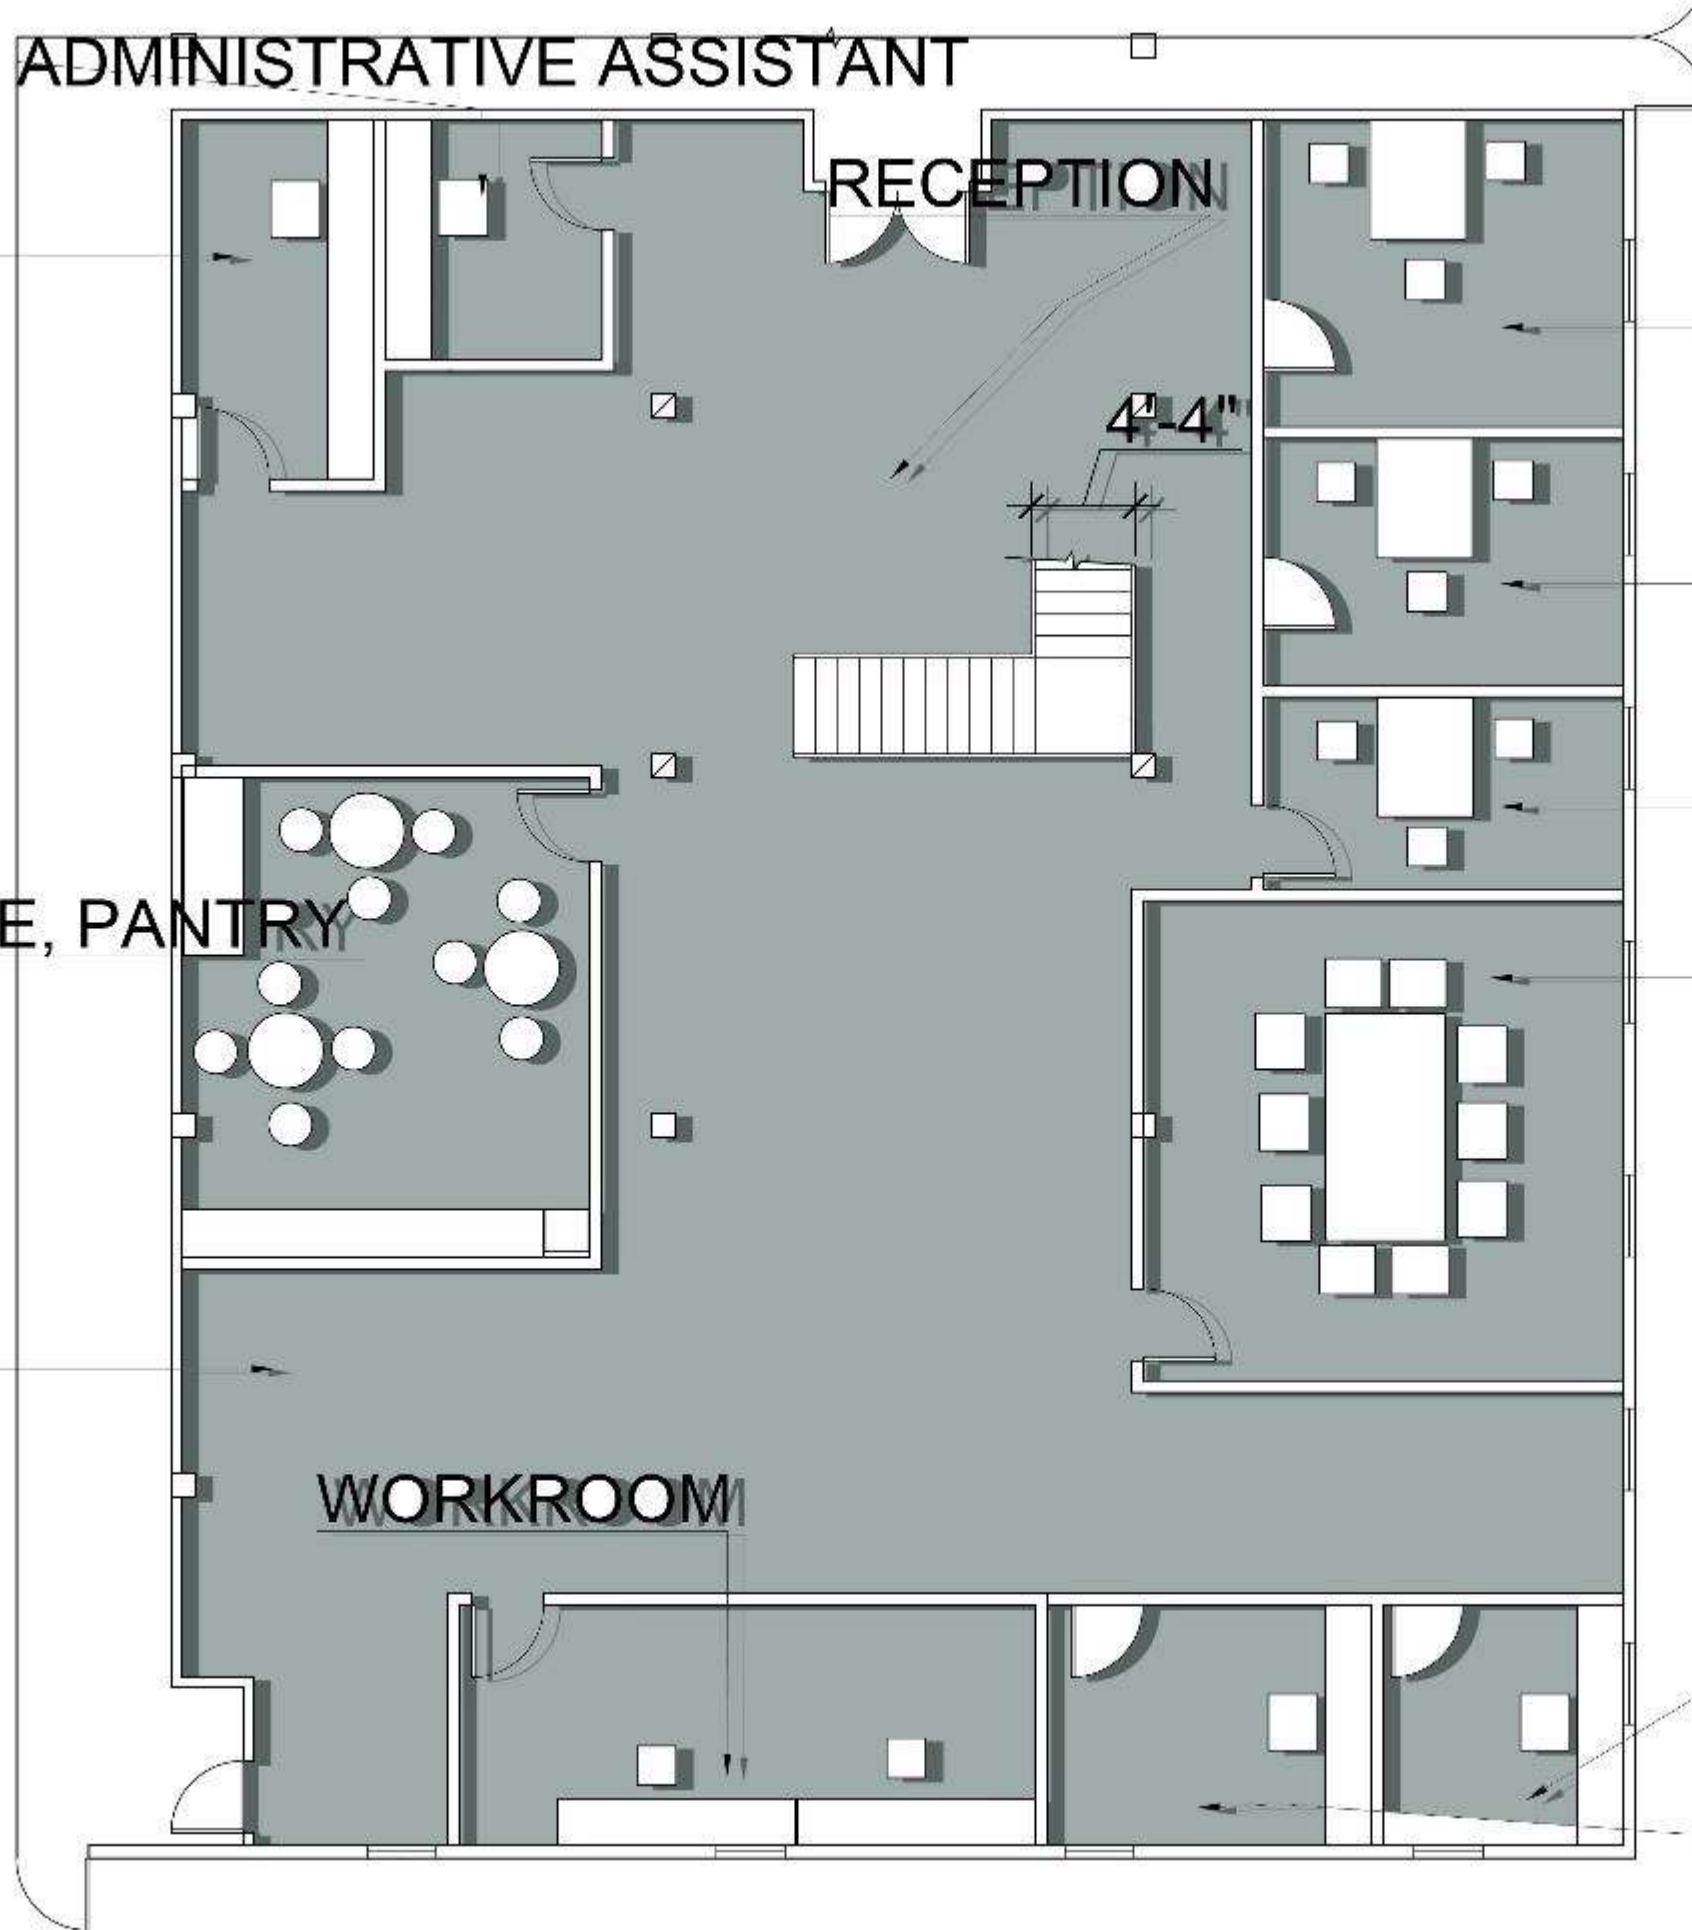

# Architectural Furniture finishes:

**Downstairs**

**Furniture Plans:**

DIRECTOR

ADMINISTRATIVE ASSISTANT

RECEPTION

4'-4"

SMALL CONFERENCE

SMALL CONFERENCE

SMALL CONFERENCE

BARISTA, STORAGE, PANTRY

LARGE CONFERENCE

EXHIBITION

WORKROOM

TECHNICIANS

**Upstairs  
Furniture  
Plan:**