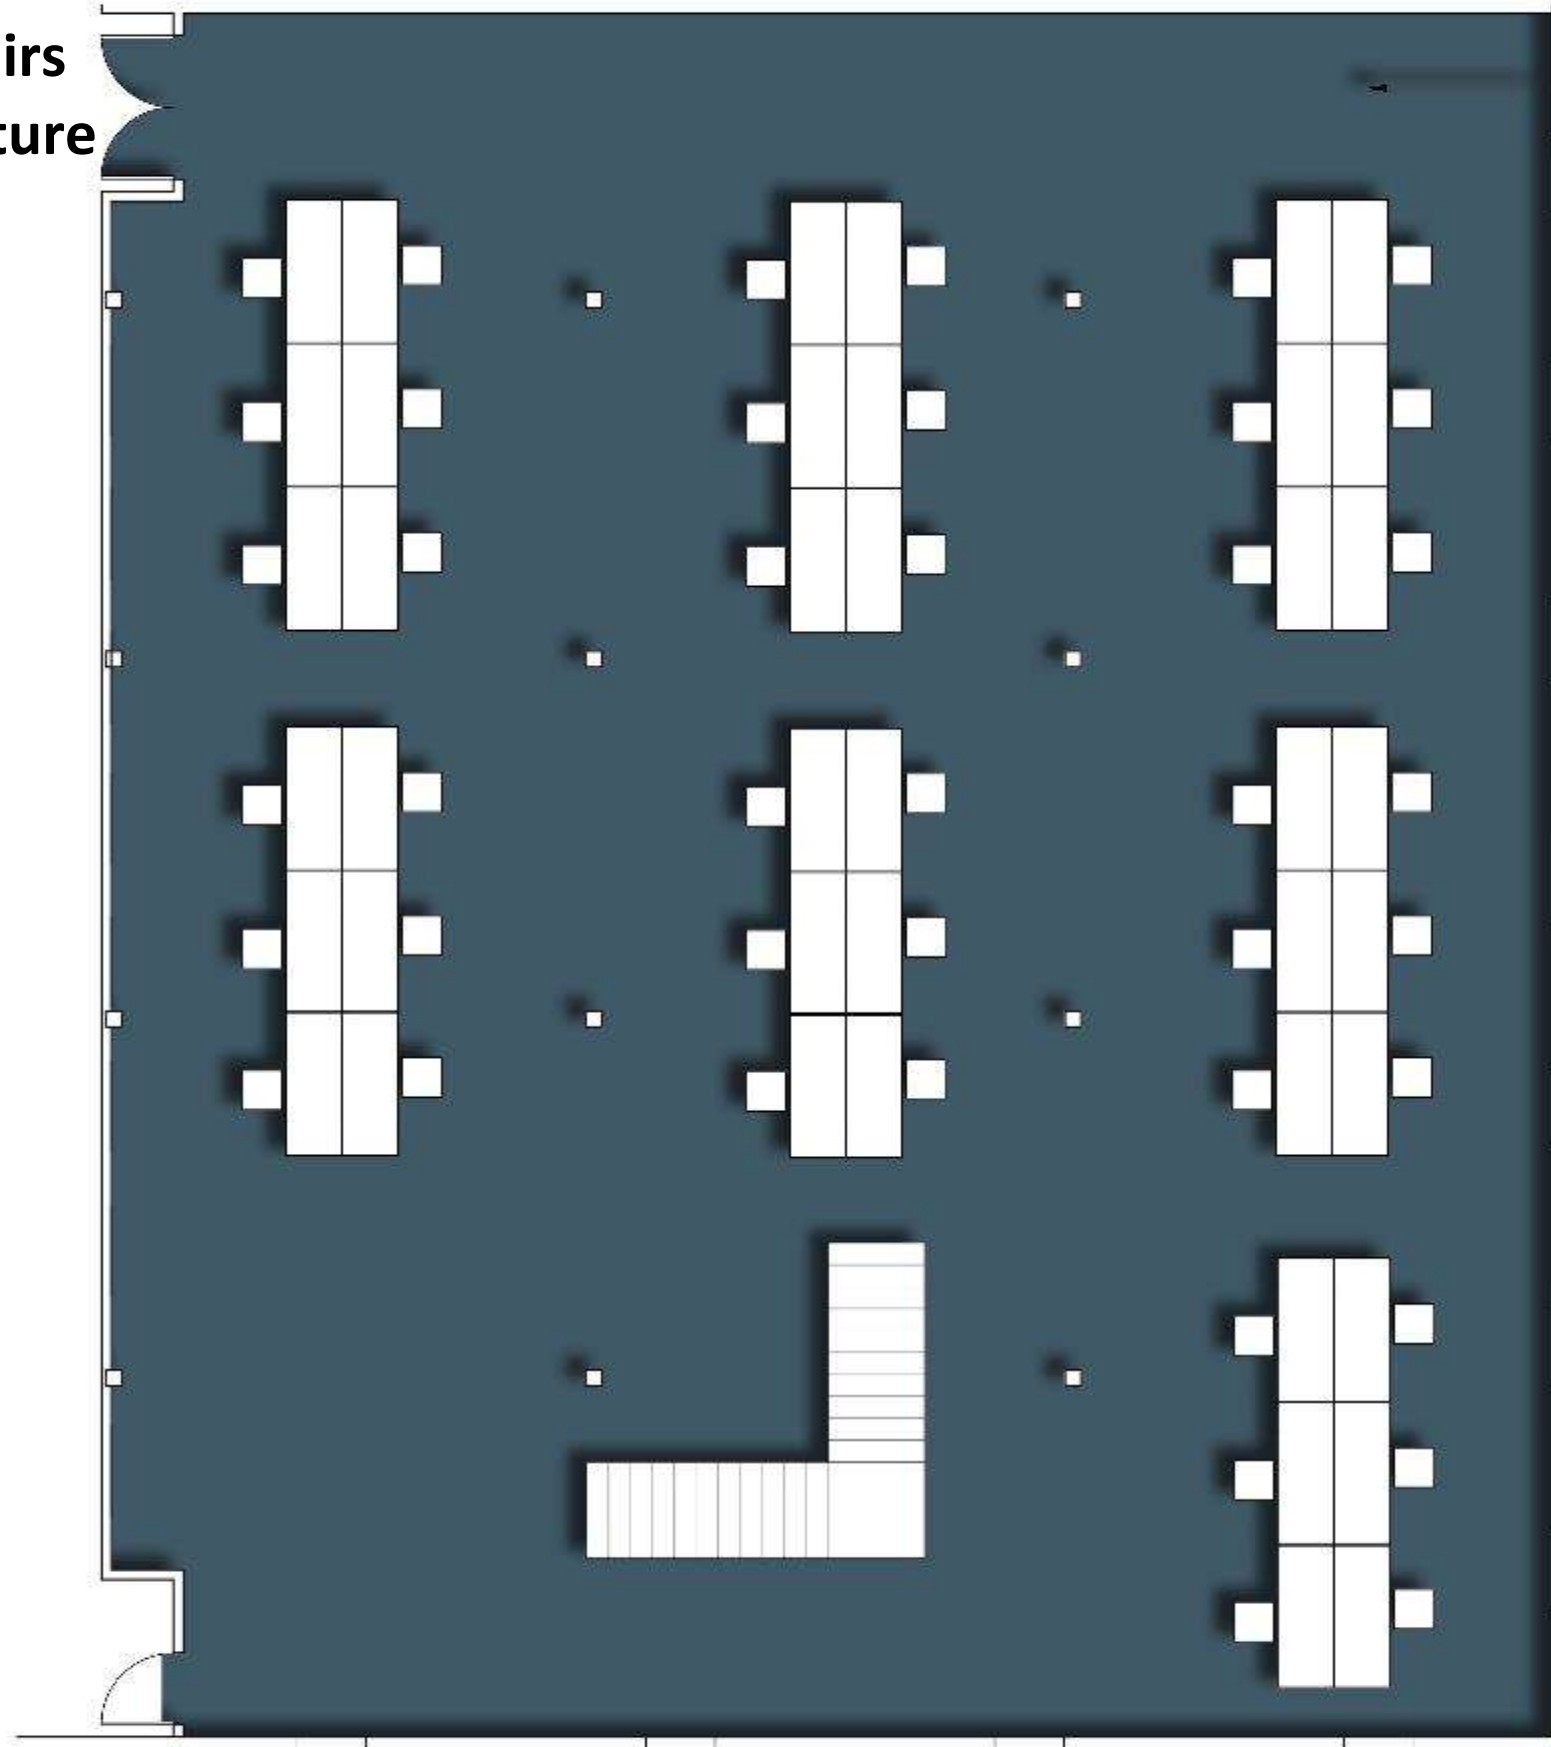

# Architectural Furniture finishes:

**Downstairs**

**Furniture Plans:**

DIRECTOR

ADMINISTRATIVE ASSISTANT

RECEPTION

4'-4"

SMALL CONFERENCE

SMALL CONFERENCE

SMALL CONFERENCE

BARISTA, STORAGE, PANTRY

LARGE CONFERENCE

EXHIBITION

WORKROOM

TECHNICIANS

**Upstairs  
Furniture  
Plan:**