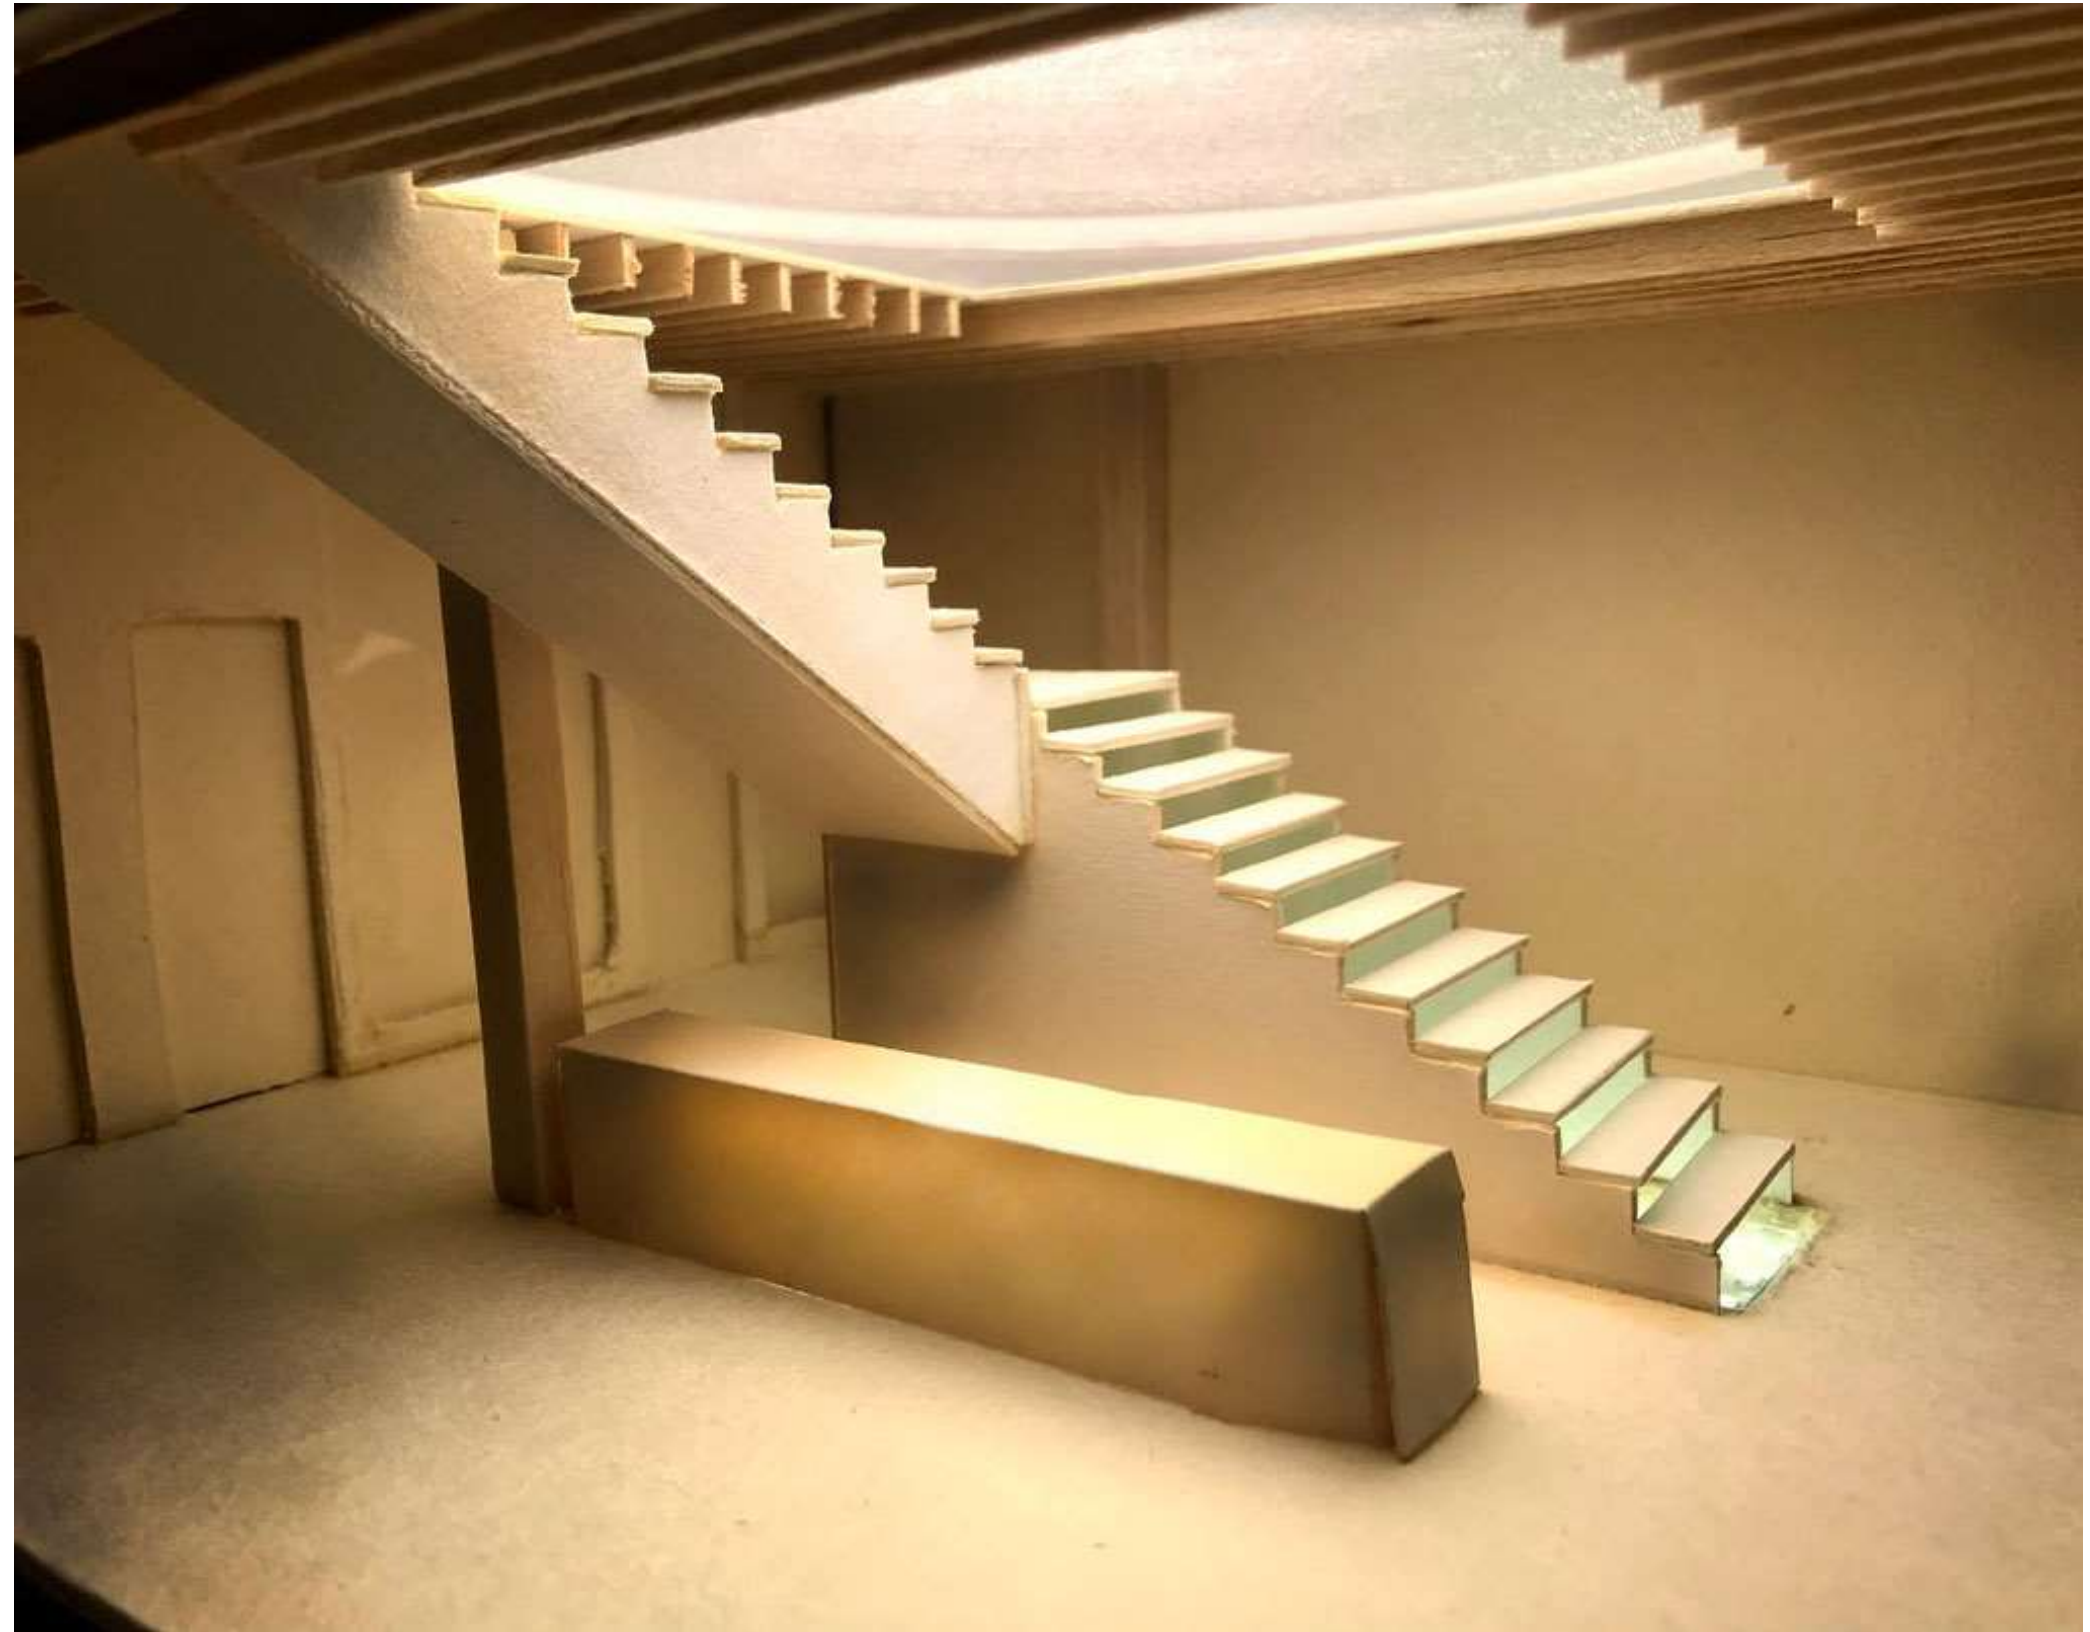

PORTFOLIO 3

Marbella Macias

IDSN 2102 Communication Fall
2017

Hughes Tobacco Warehouse

East Carolina University

Table of Contents:

Lighting Model	2
Furniture Plan	3-4
Reflected Ceiling Plan	5
Color Rendered Perspective	6
Rendered SketchUp Perspective	7

Lighting Model:

Furniture Plan:

1/8 inch = 1 foot

1/8 inch = 1 foot

Reflected Ceiling Plan:

Not to Scale

Color Rendered Perspective:

Rendered SketchUp Perspective: