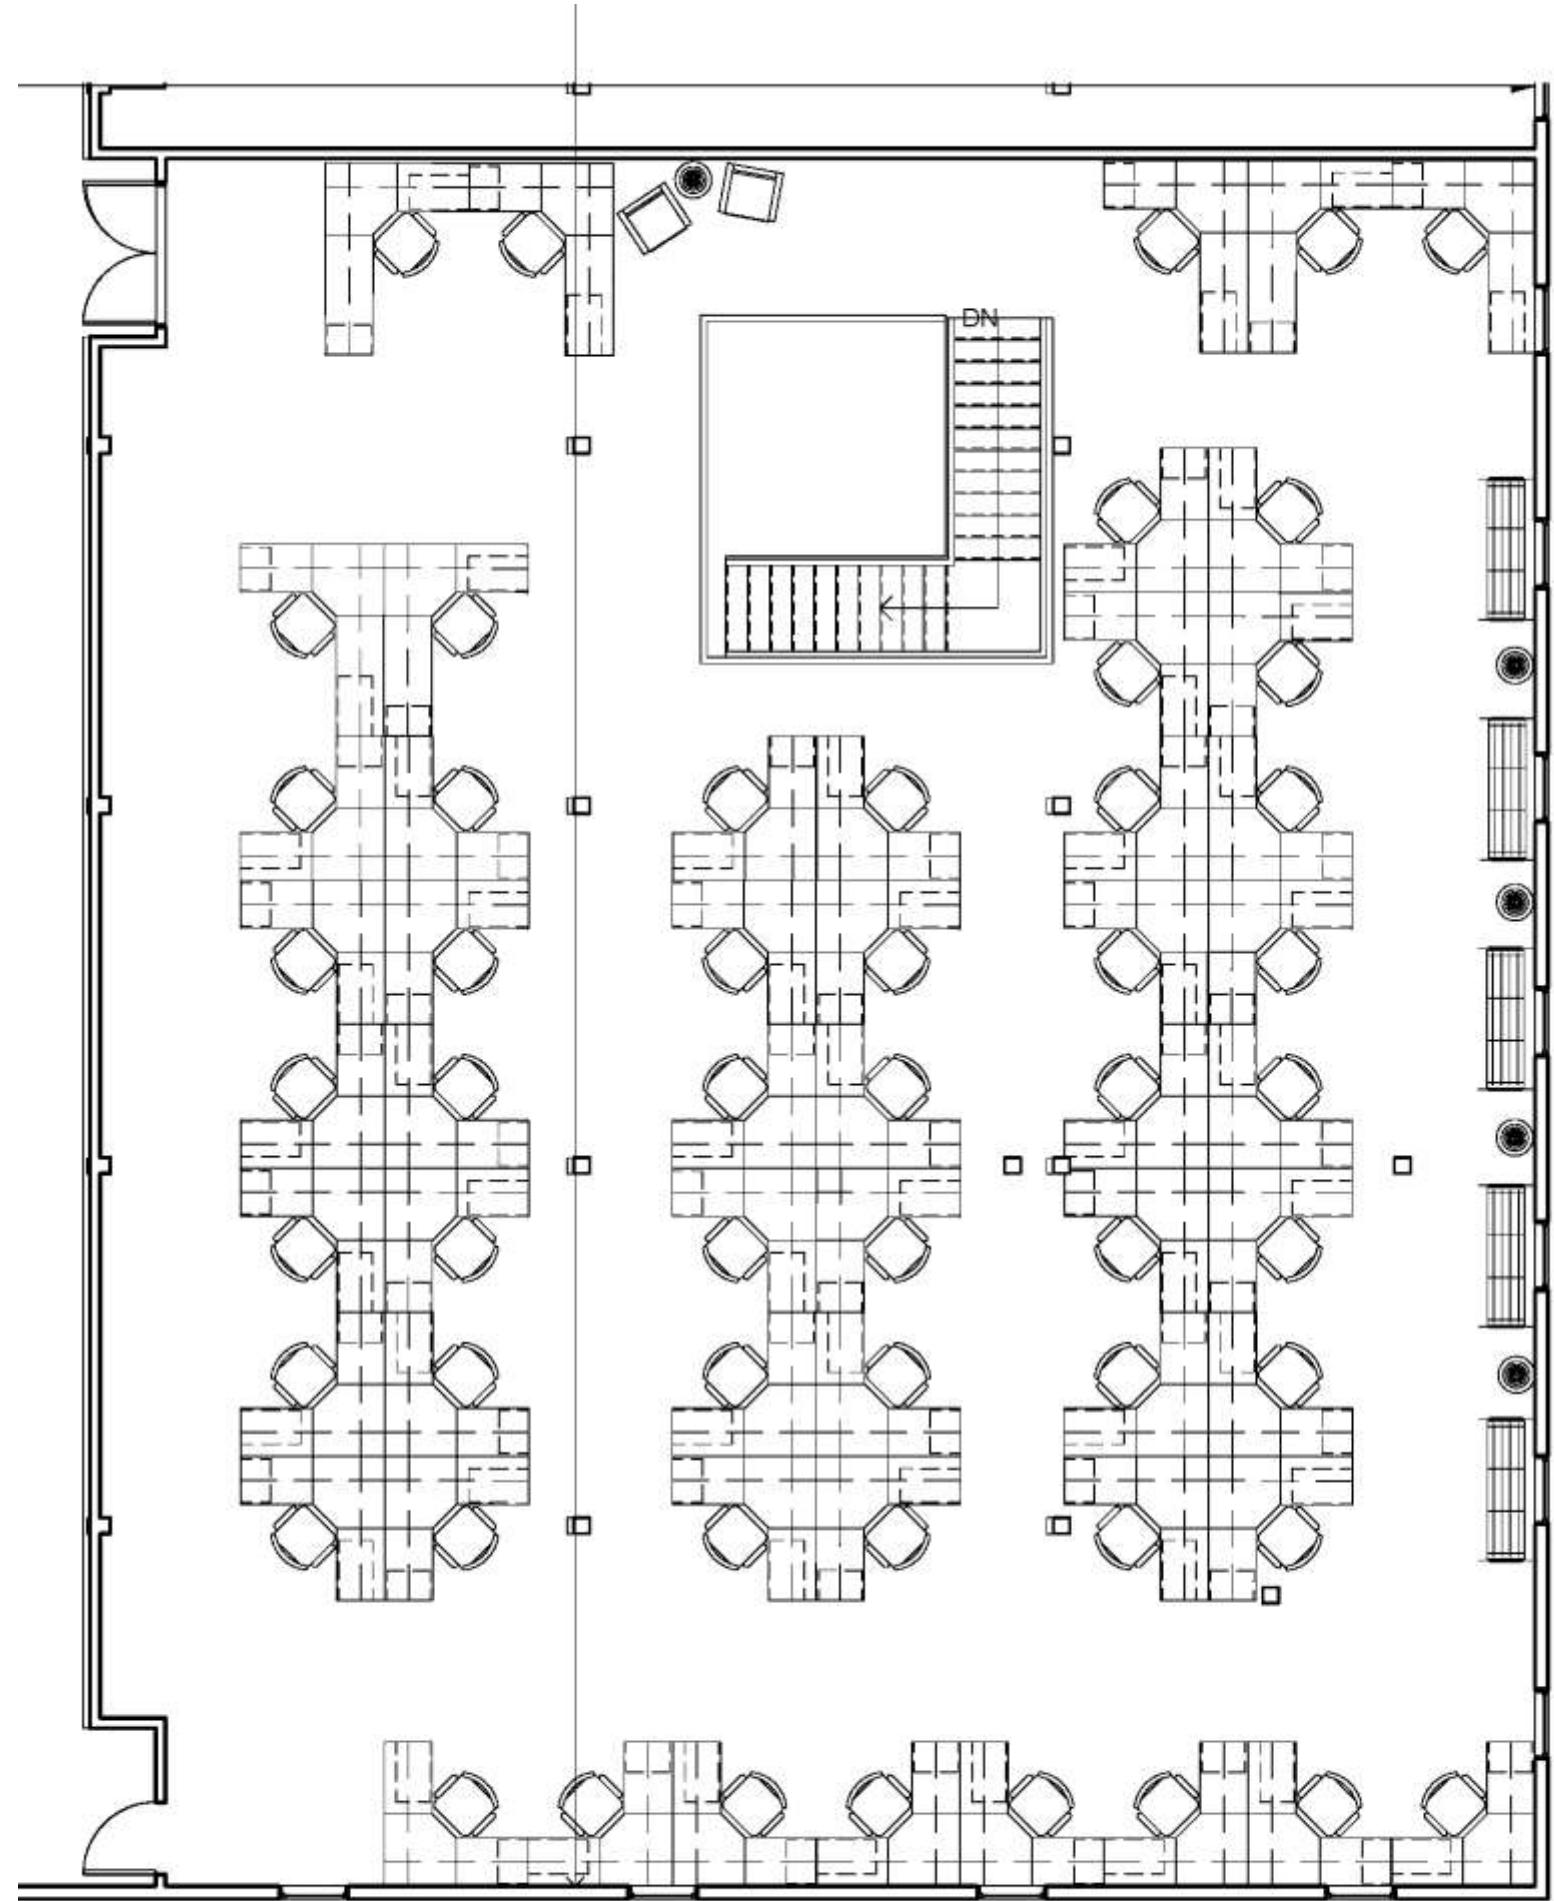

PORTFOLIO 3

Marbella Macias

IDSN 2102 Communication Fall
2017

Hughes Tobacco Warehouse

East Carolina University

Table of Contents:

Lighting Model	2
Furniture Plan	3-4
Reflected Ceiling Plan	5
Color Rendered Perspective	6
Rendered SketchUp Perspective	7

Lighting Model:

Furniture Plan:

1/8 inch = 1 foot

1/8 inch = 1 foot

Reflected Ceiling Plan:

Not to Scale

Color Rendered Perspective:

Rendered SketchUp Perspective: