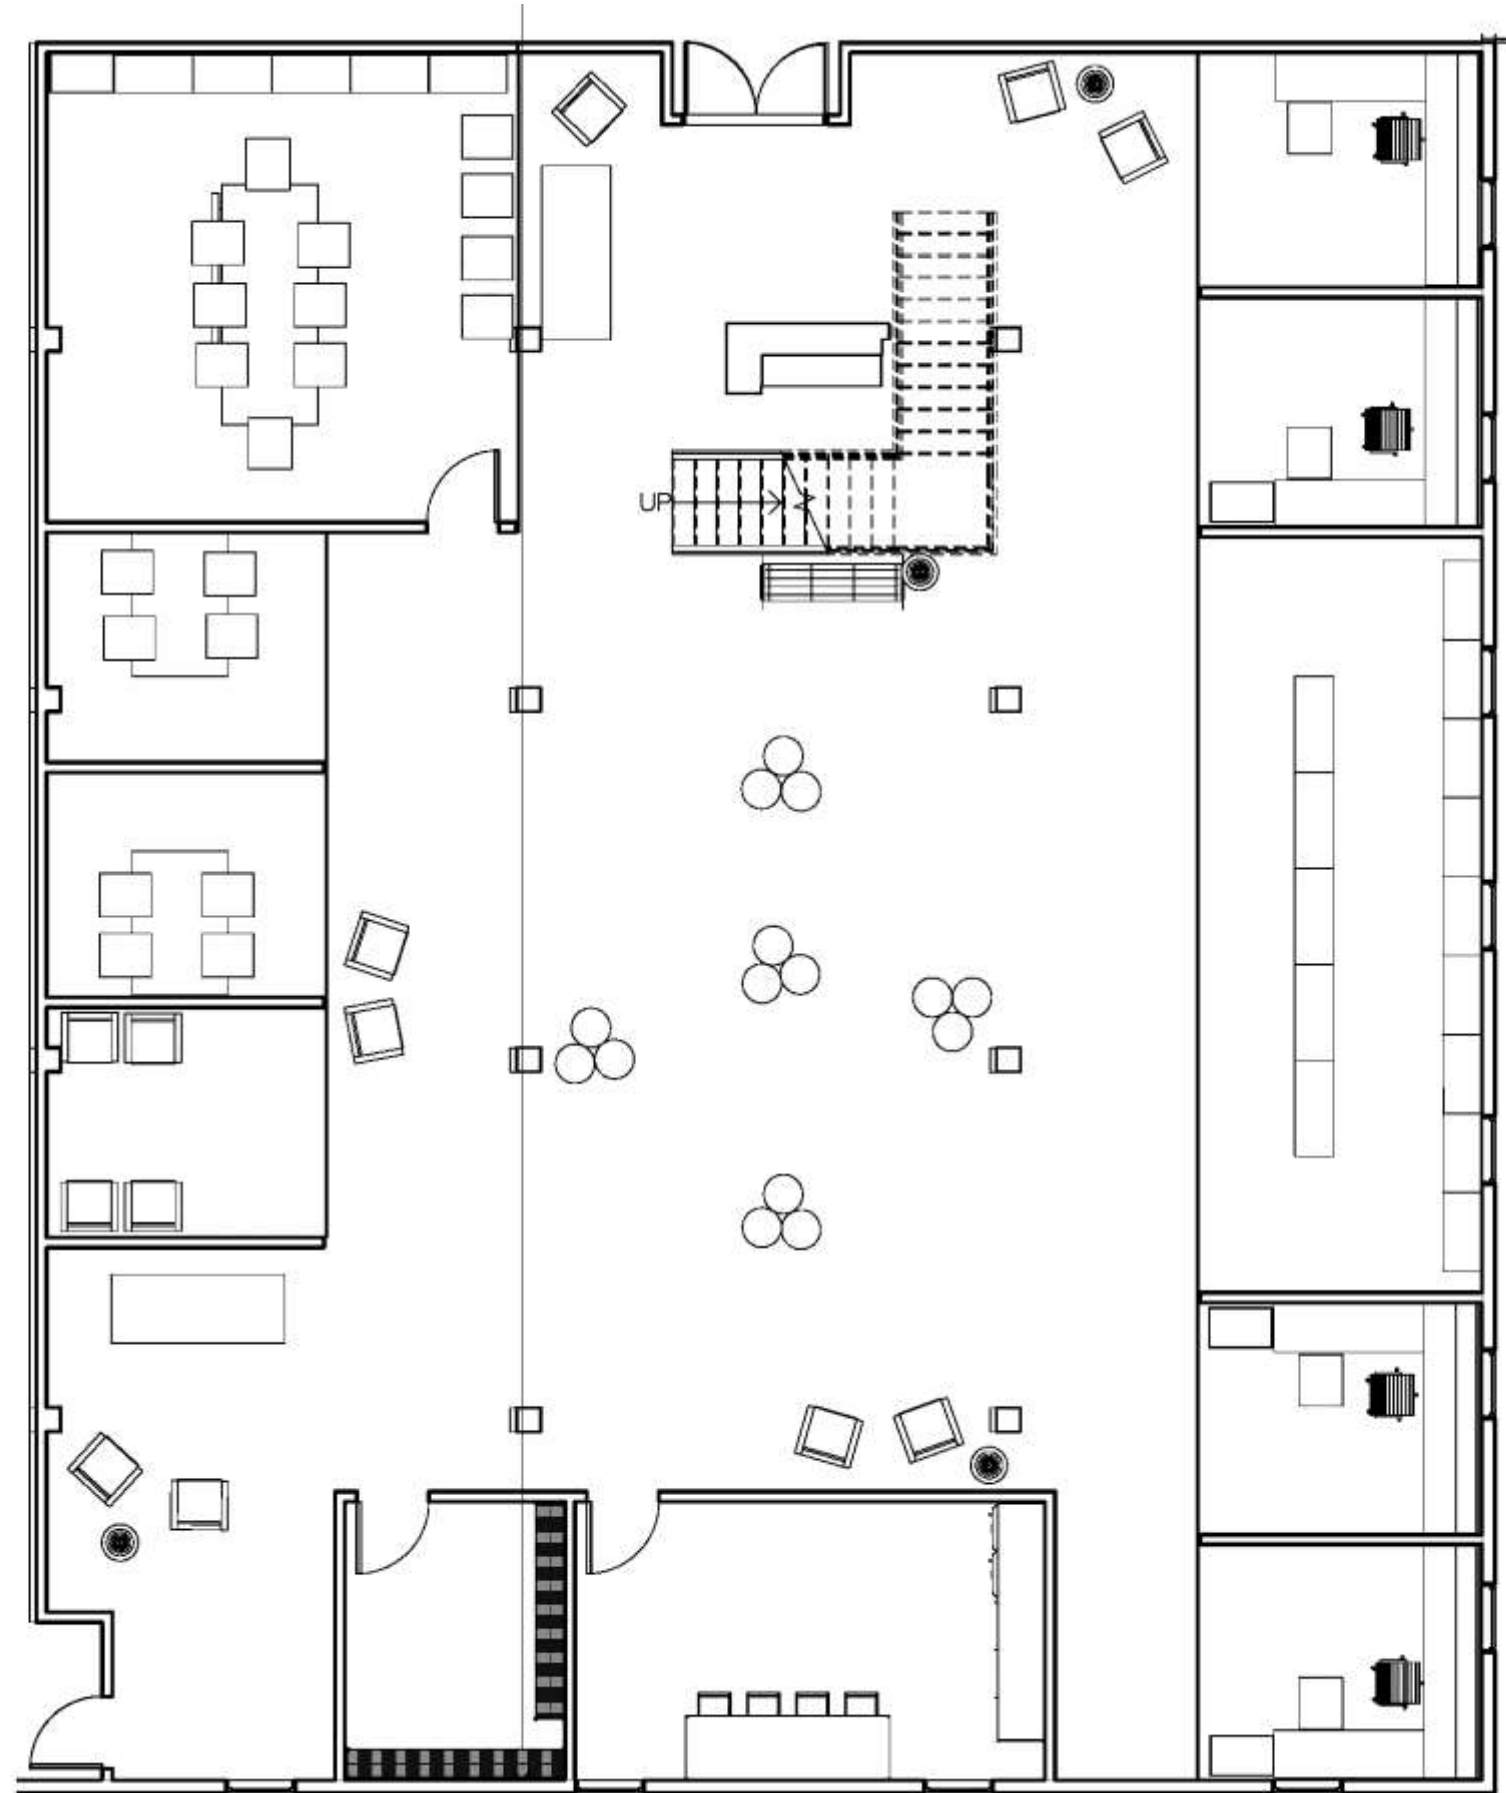

PORTFOLIO 3

Marbella Macias

IDSN 2102 Communication Fall
2017

Hughes Tobacco Warehouse

East Carolina University

Table of Contents:

Lighting Model	2
Furniture Plan	3-4
Reflected Ceiling Plan	5
Color Rendered Perspective	6
Rendered SketchUp Perspective	7

Lighting Model:

Furniture Plan:

1/8 inch = 1 foot

1/8 inch = 1 foot

Reflected Ceiling Plan:

Not to Scale

Color Rendered Perspective:

Rendered SketchUp Perspective: