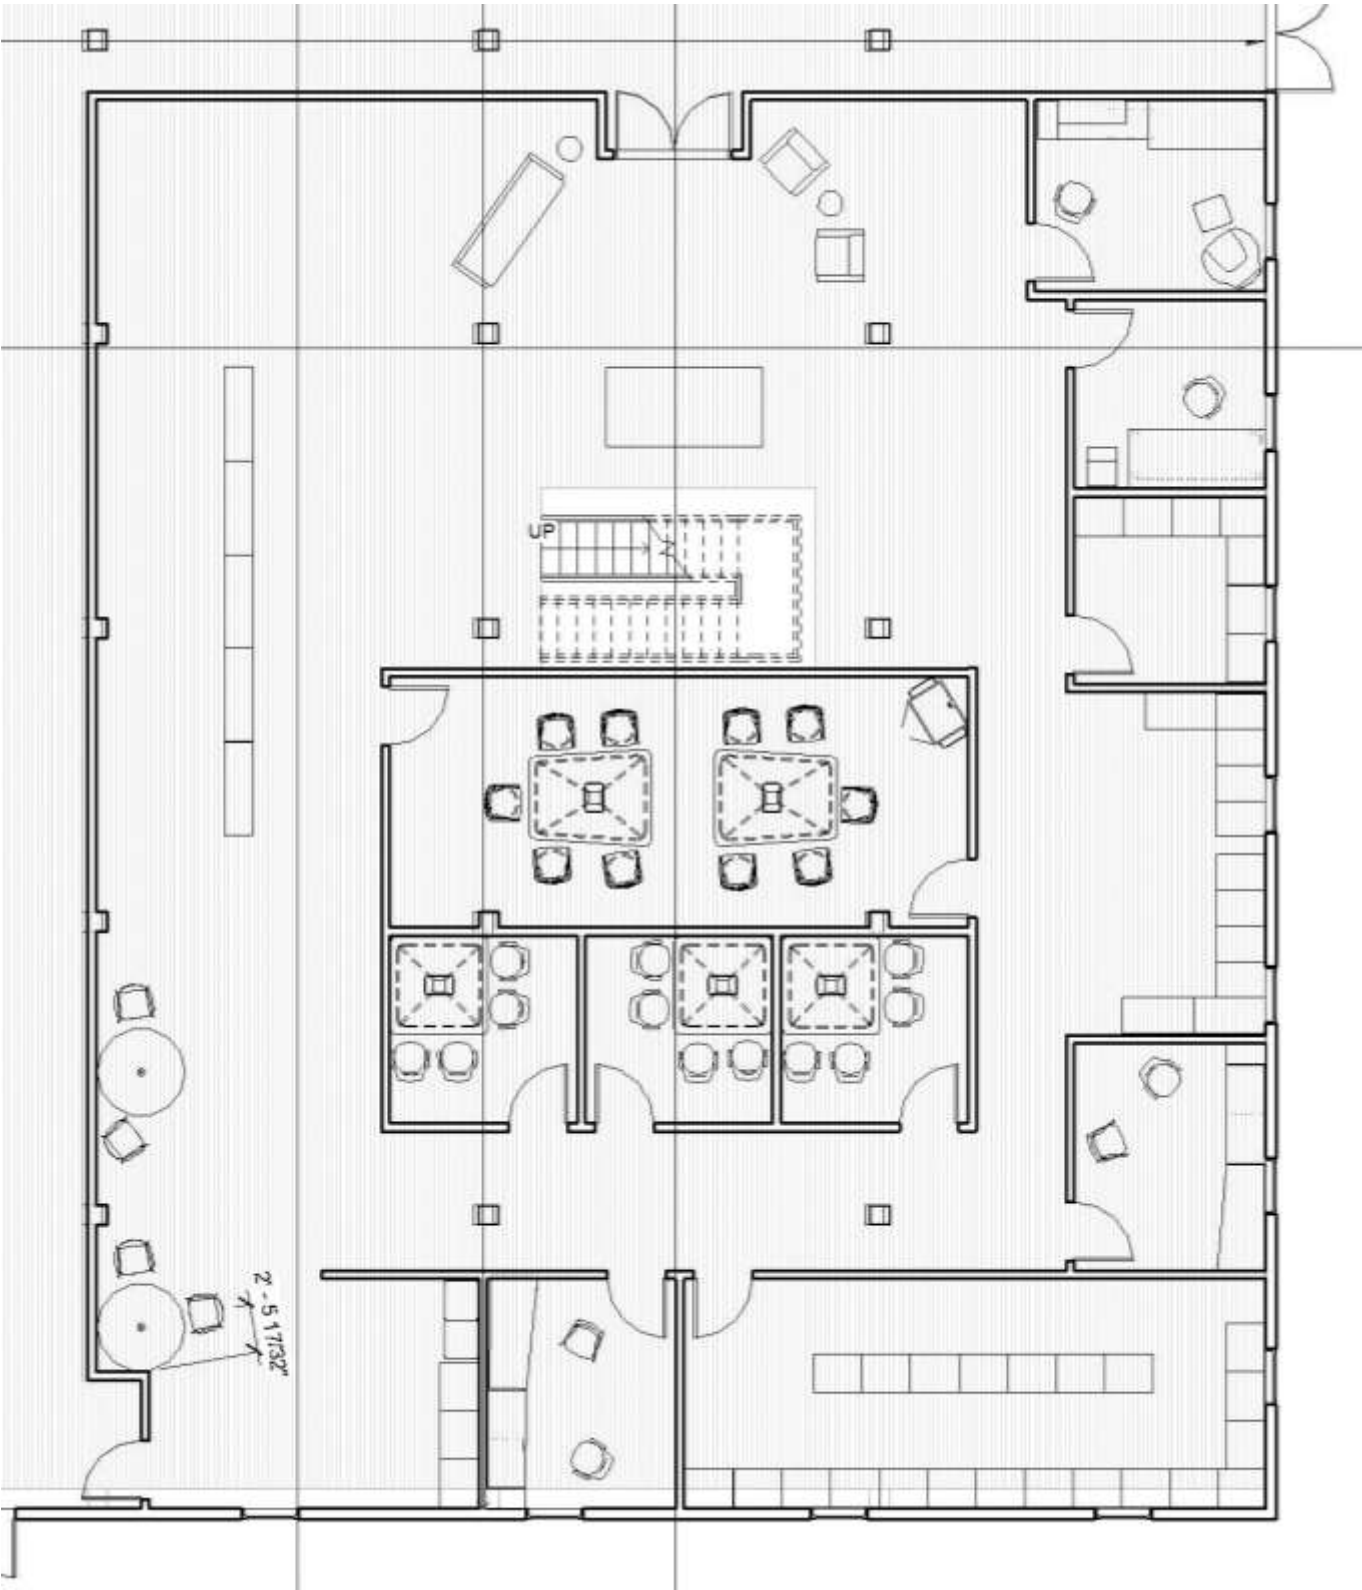

# PORTFOLIO 3

Caitlin Mize

Charles Gustina

IDSN 2102

# LIGHTING MODEL

FURNITURE PLAN – FIRST FLOOR – NOT TO SCALE

FURNITURE PLAN – SECOND FLOOR – NOT TO SCALE

REFLECTED CEILING PLAN – NOT TO SCALE

COLORED RENDERED PERSPECTIVE

RENDERED SKETCHUP PERSPECTIVE