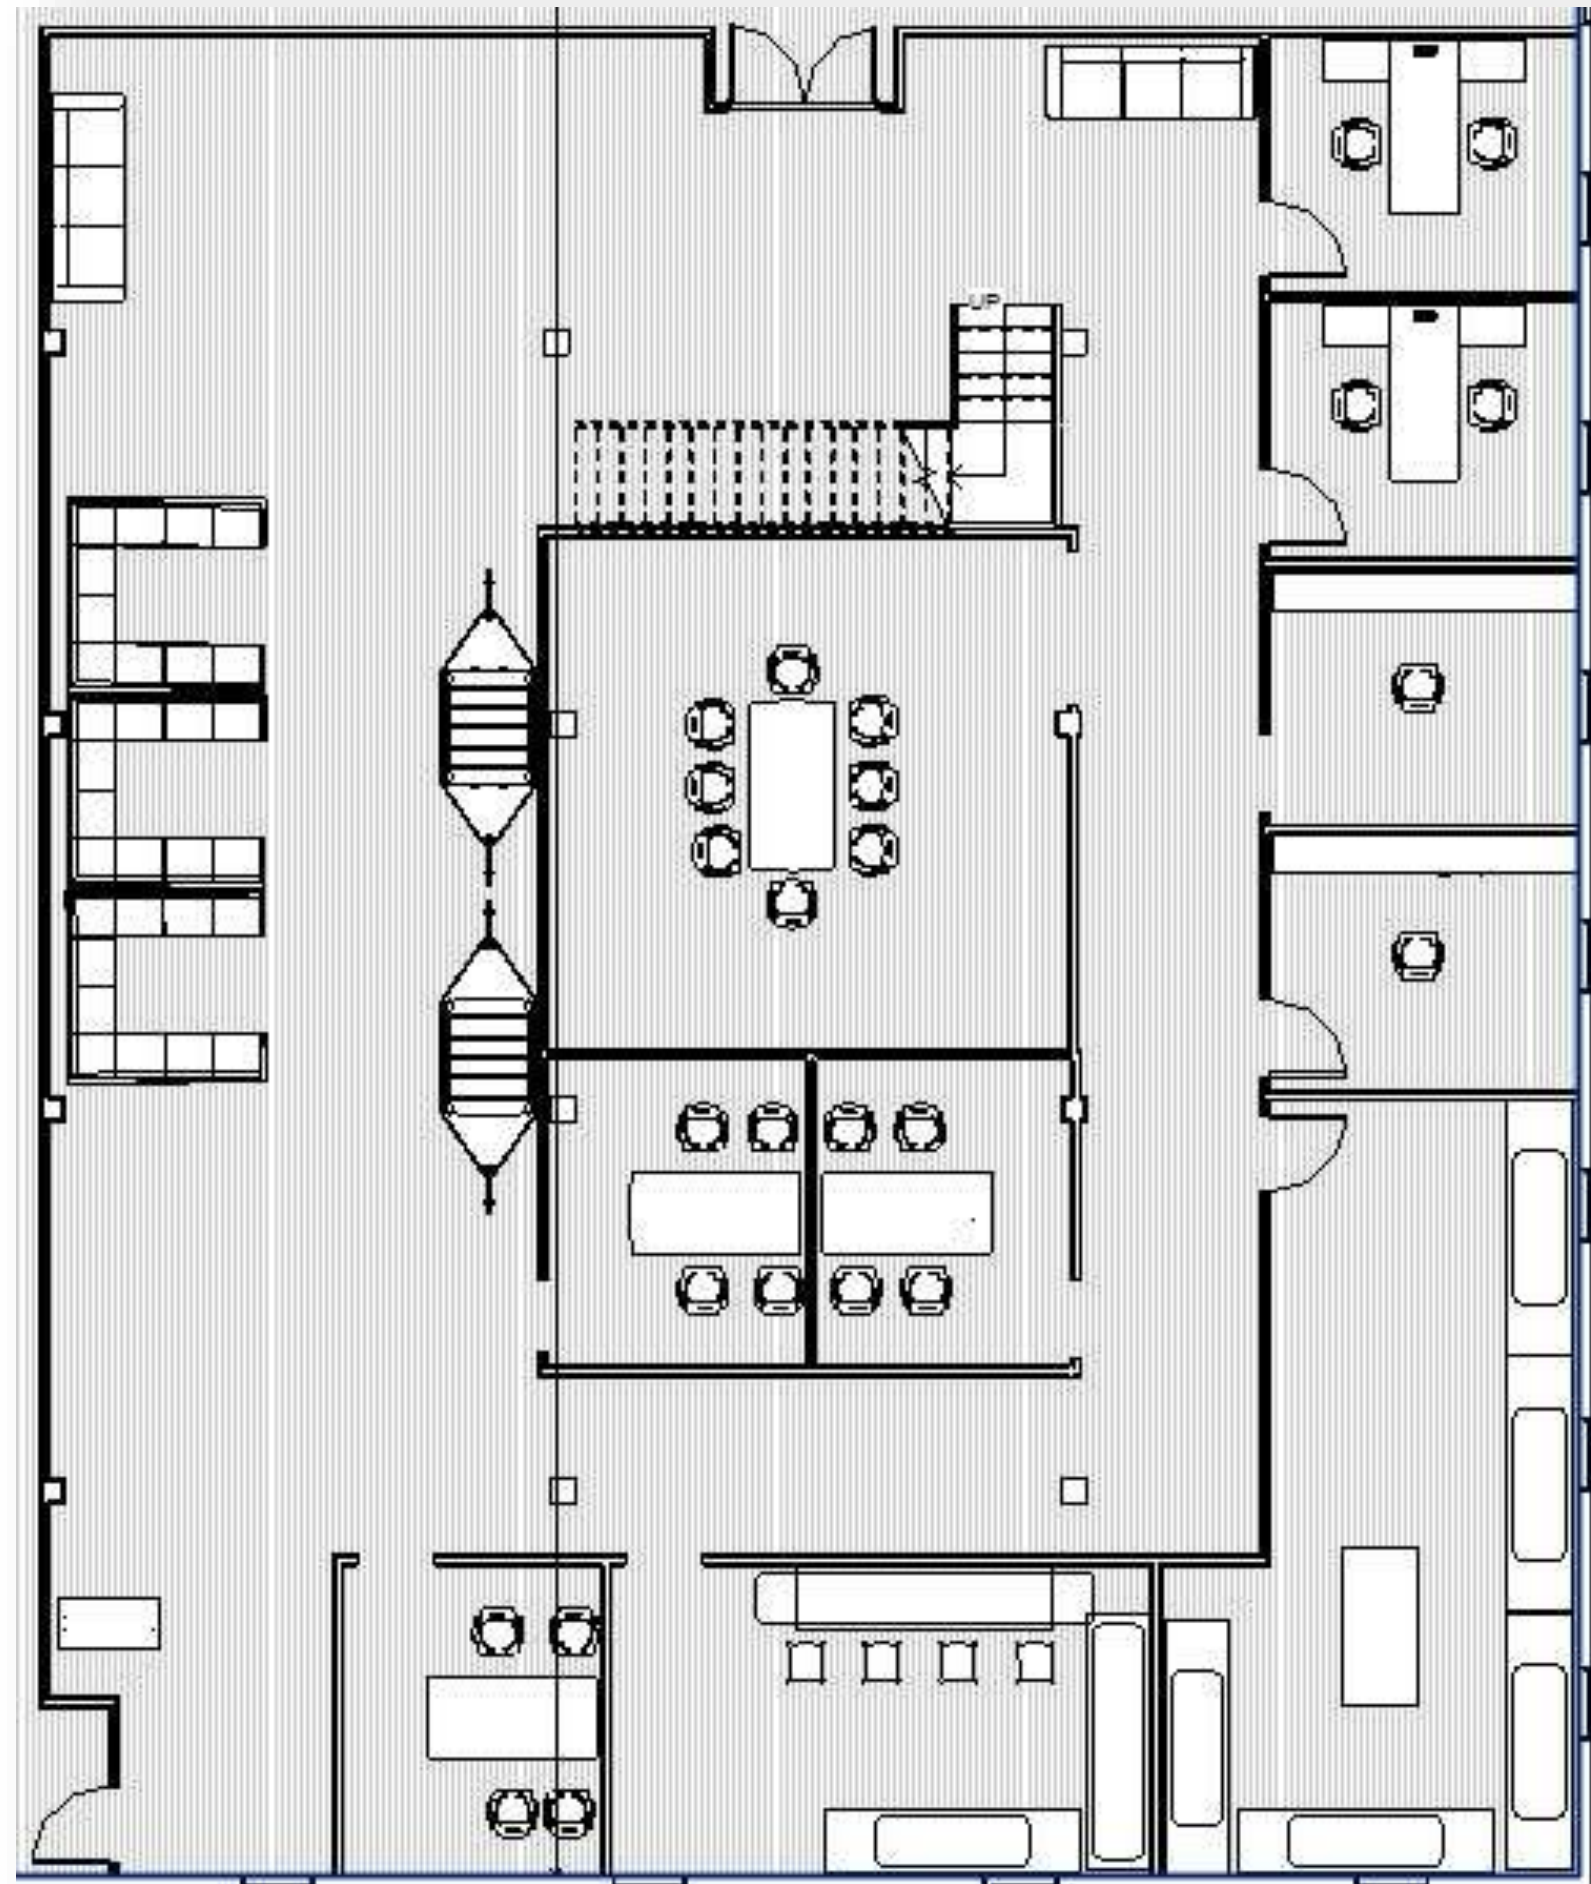

Portfolio 3

Caroline Peebles

IDSN 2102

Fall 2017

Lighting Model

Furniture Plan: 1st Floor

Furniture Plan: 2nd Floor

Ceiling Plan: Large Conference Room

Revit Rendering: Large Conference Room

Rendered Sketch Up Perspective