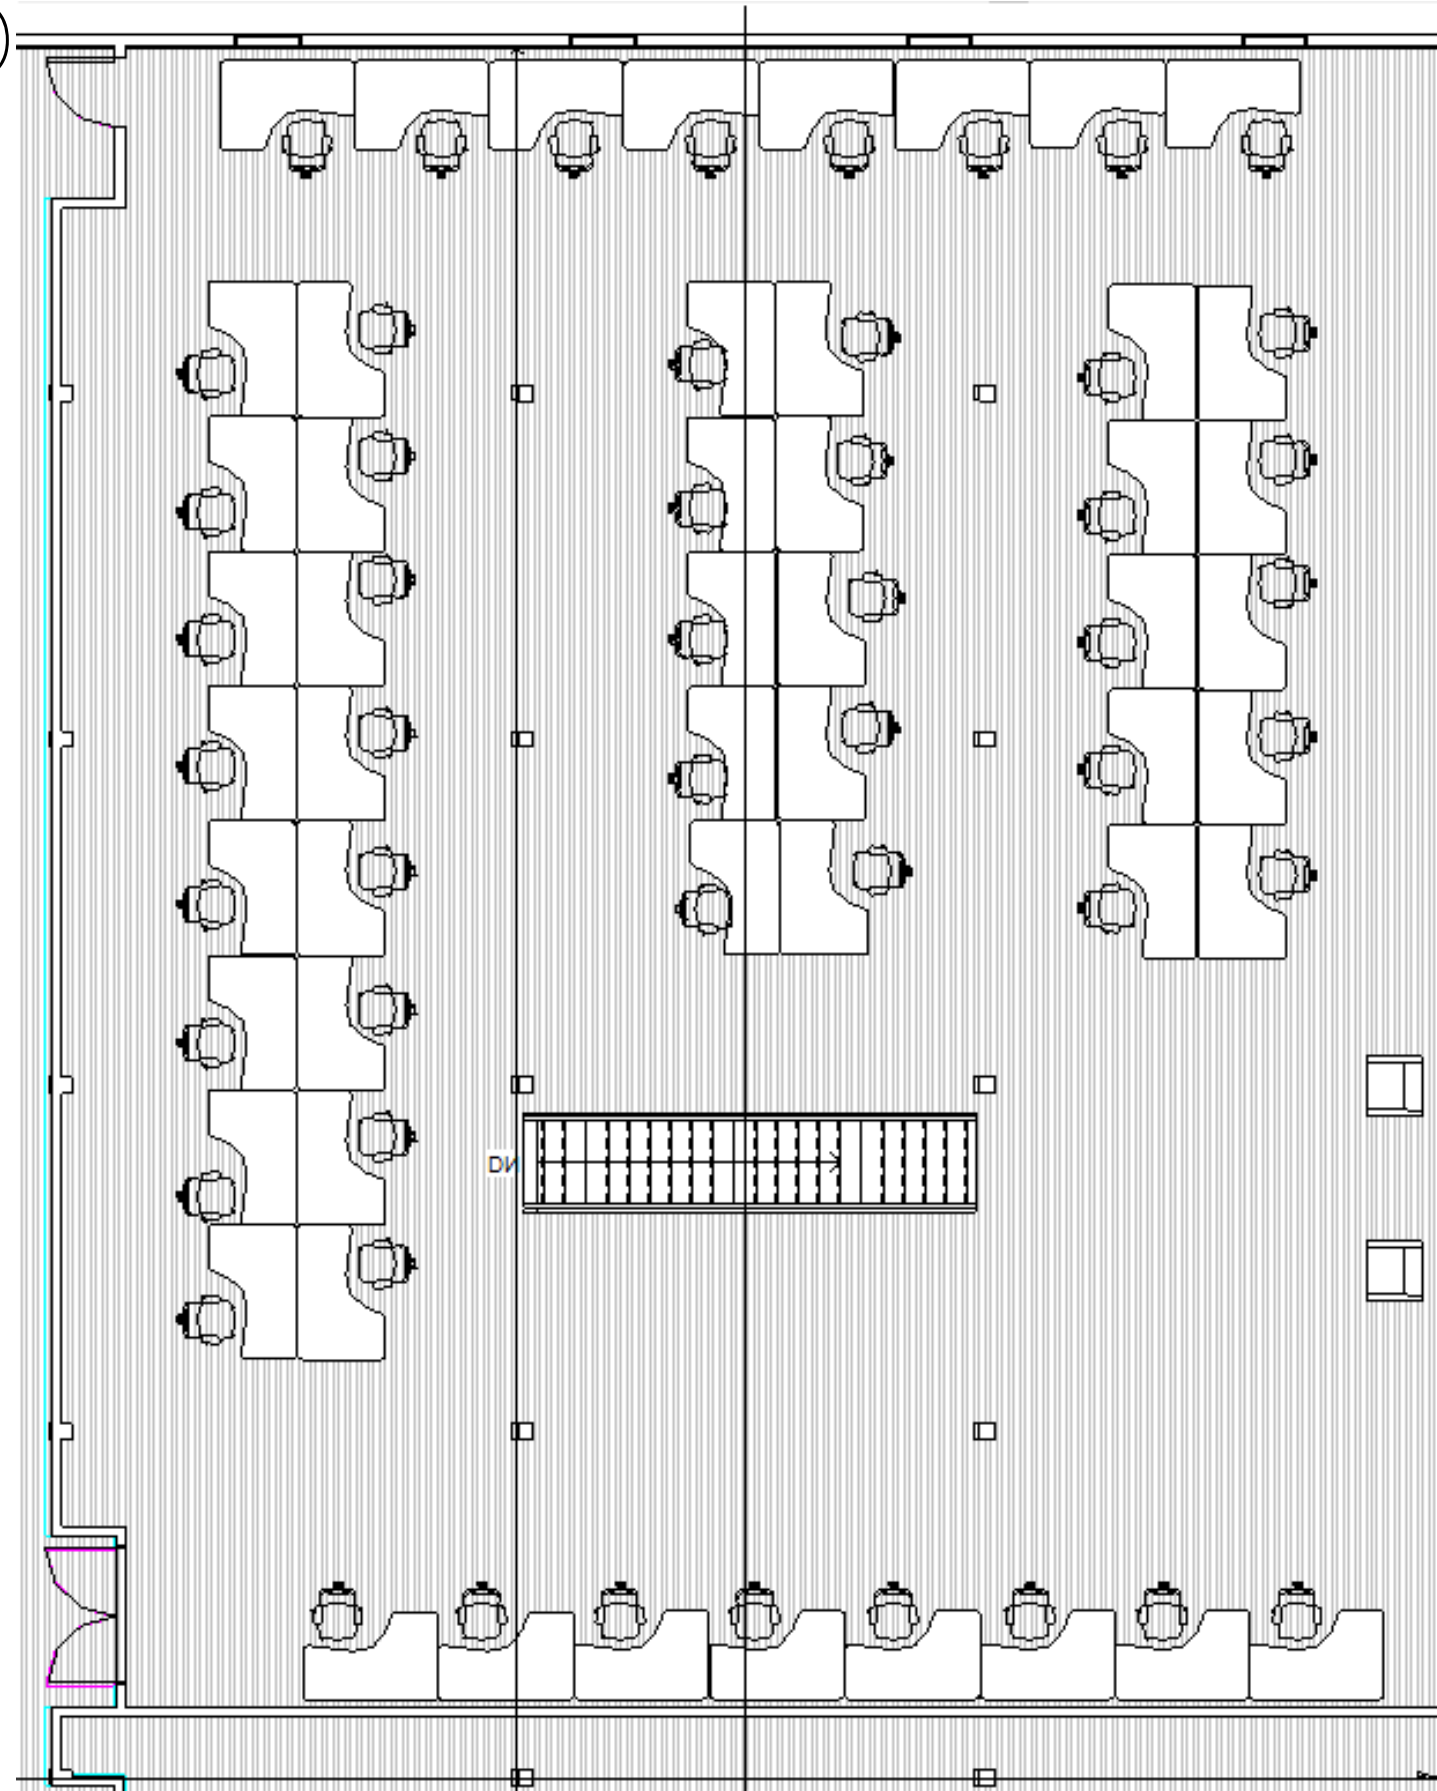

Portfólio 3

Jacqueline Rossi

Charles Gustina

IDSN 2102

Lighting Model

Furniture Plan (not to scale)

Furniture Plan (not to scale)

Reflected Ceiling Plan of Conference Room (not to scale)