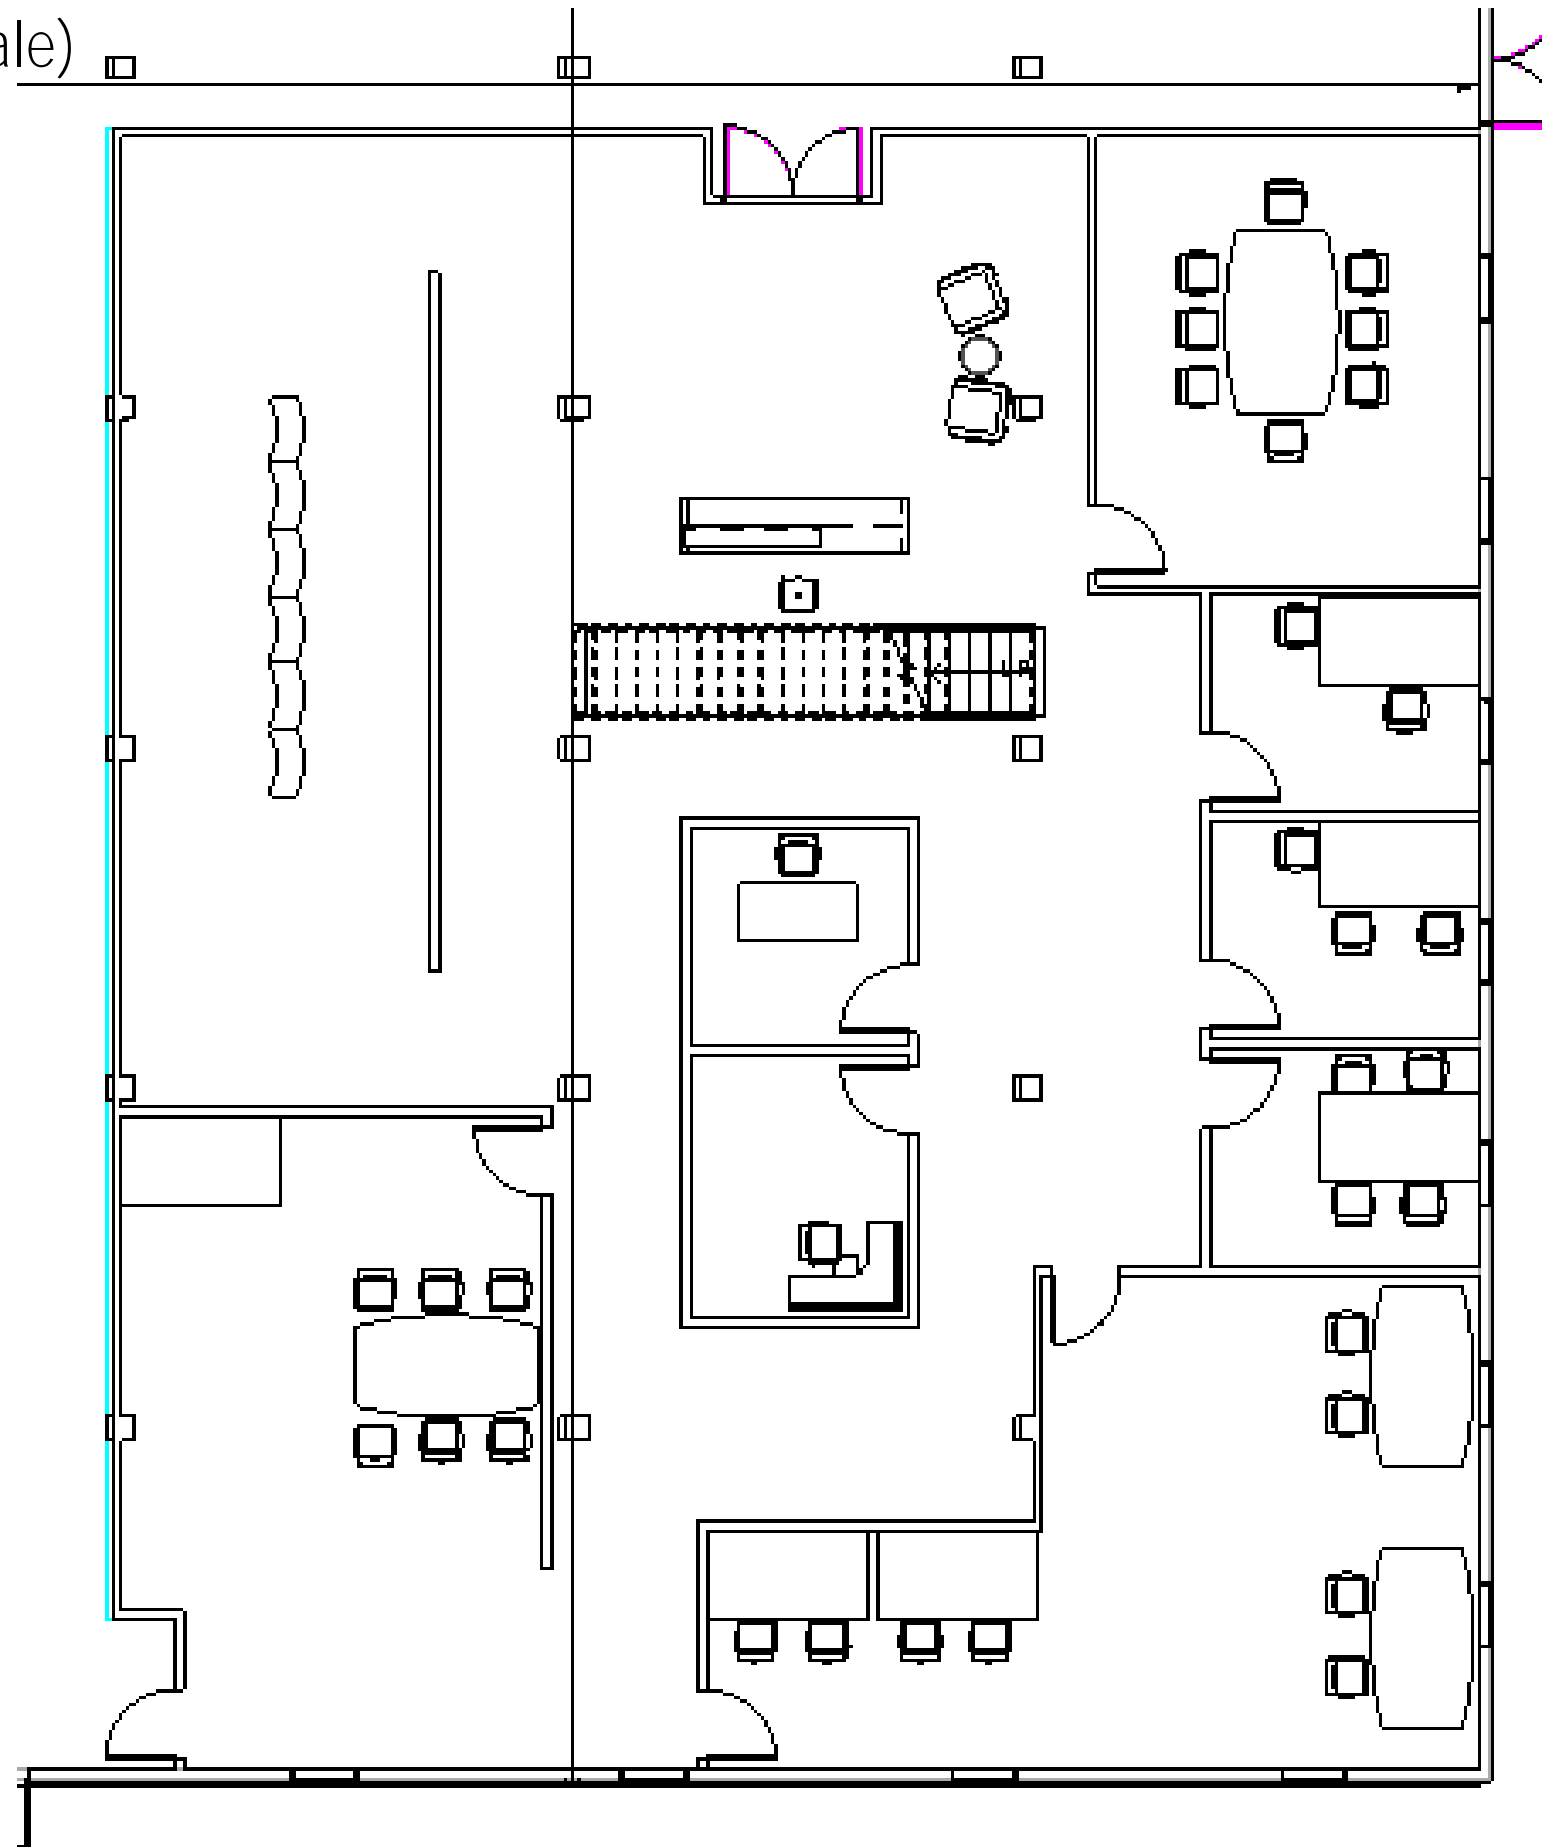

Portfólio 3

Jacqueline Rossi

Charles Gustina

IDSN 2102

Lighting Model

Furniture Plan (not to scale)

Furniture Plan (not to scale)

Reflected Ceiling Plan of Conference Room (not to scale)

Revit Conference Room: Rendered

Workroom: Photoshop Rendered