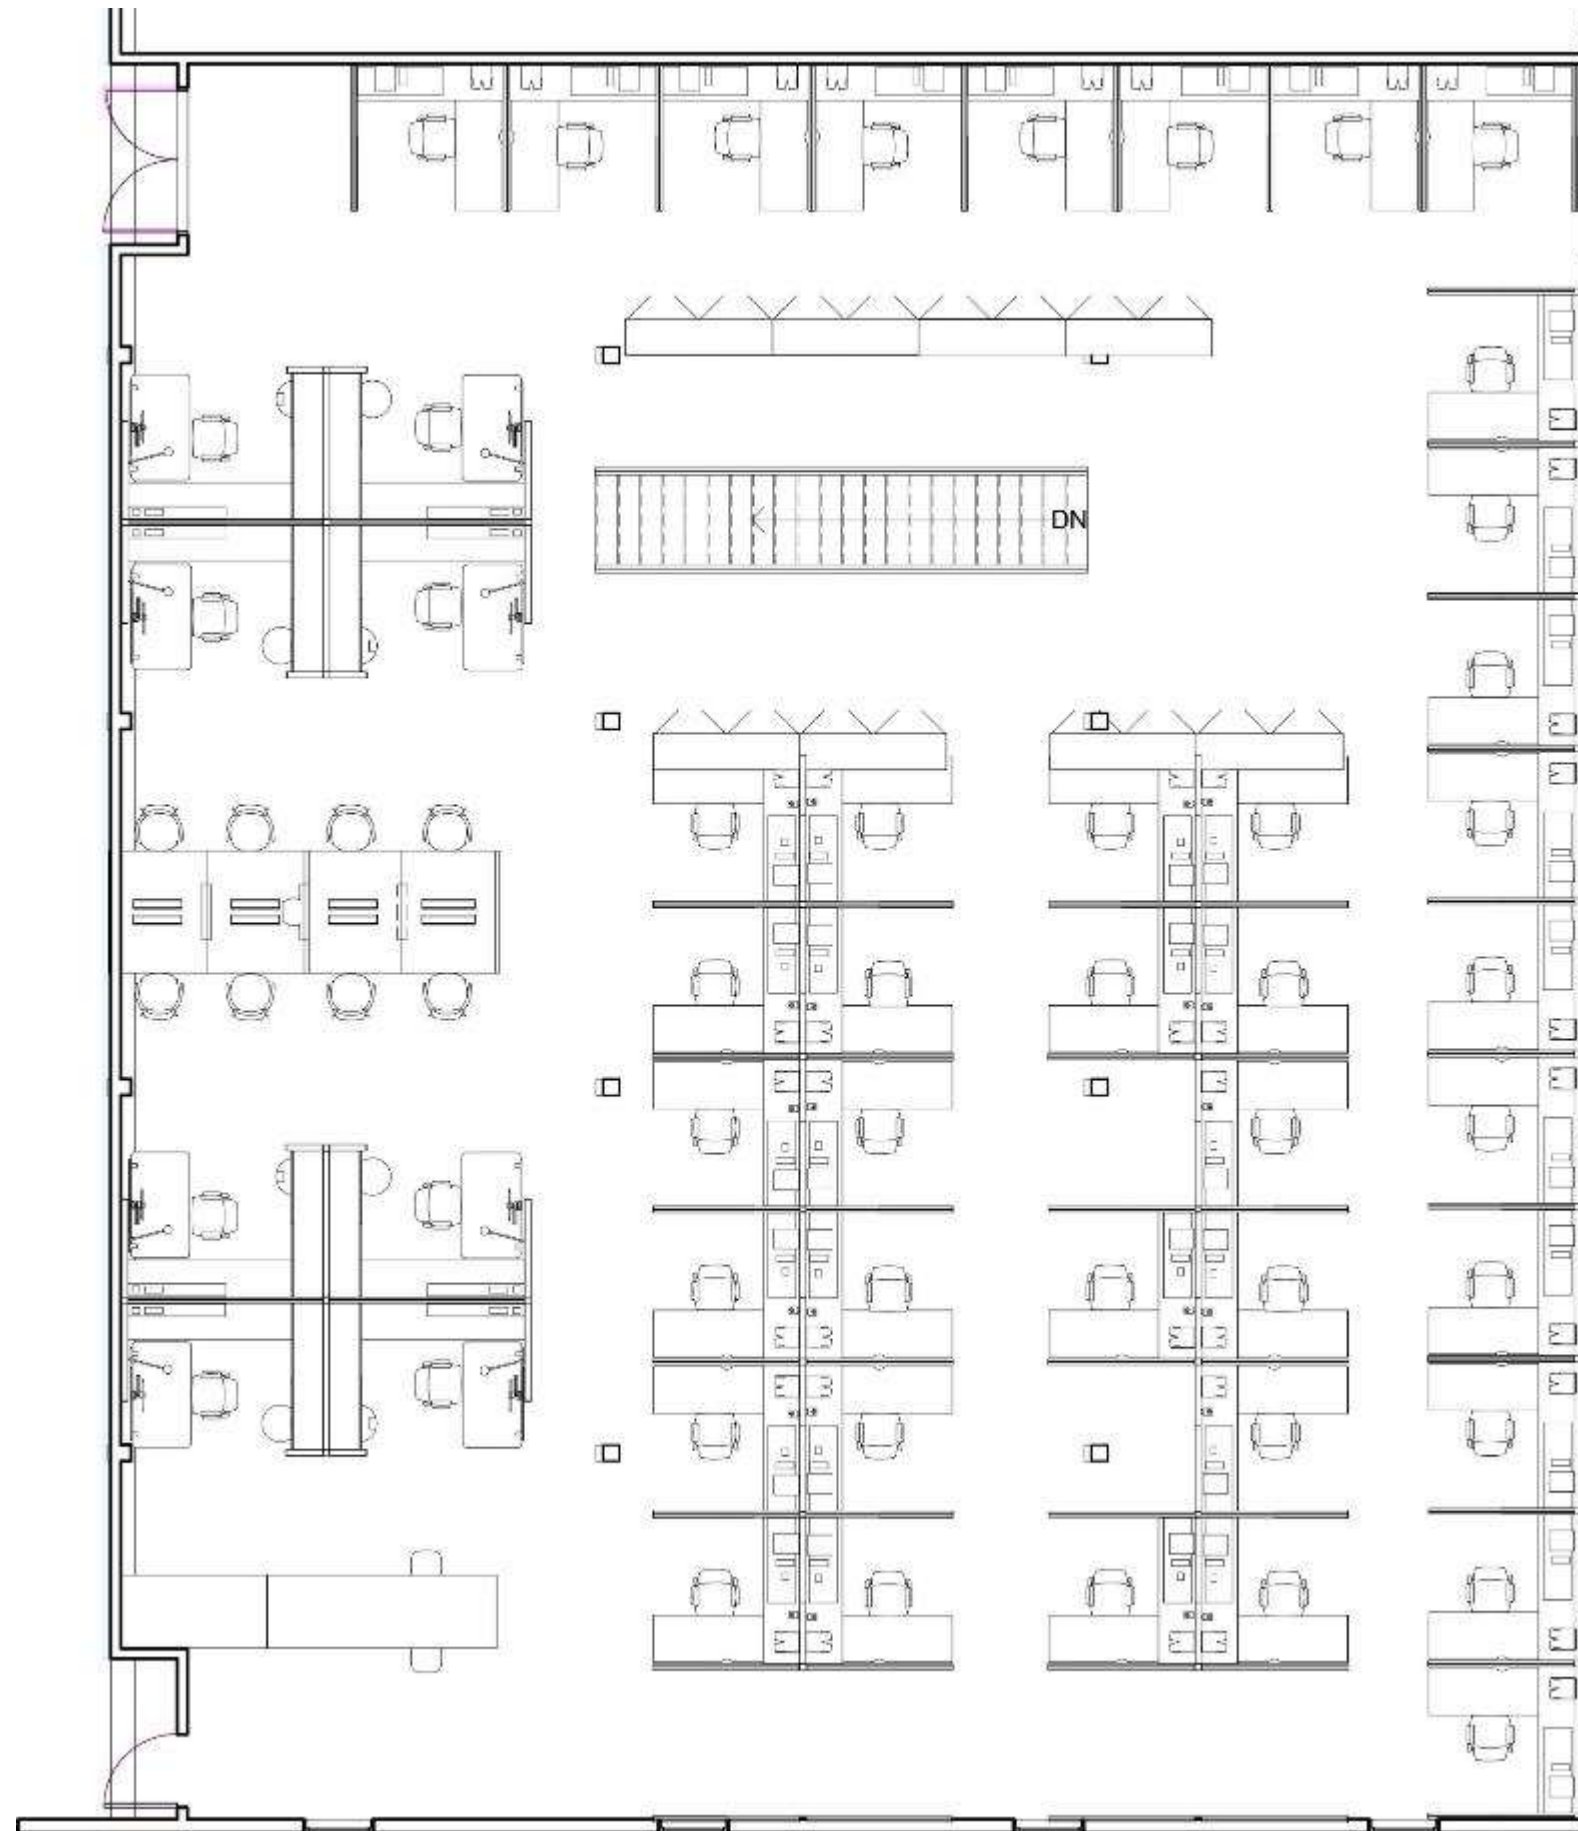

Isabelle Russell
*Department of Interior
Design & Merchandising*

PORTFOLIO III

**IDSN 2102 INTERIOR DESIGN STUDIO
CHARLES GUSTINA
FALL 2017**

*Department of Interior
Design & Merchandising*

**ASSIGNMENT 10:
LIGHTING MODEL**

DRAWING IS NOT TO SCALE

**ASSIGNMENT 11:
REVIT FURNITURE PLAN-
FIRST FLOOR**

DRAWING IS NOT TO SCALE

**ASSIGNMENT 11:
REVIT FURNITURE PLAN-
SECOND FLOOR**

DRAWING IS NOT TO SCALE

**ASSIGNMENT 12:
REFLECTED CEILING
PLAN – CONFERENCE
ROOM**