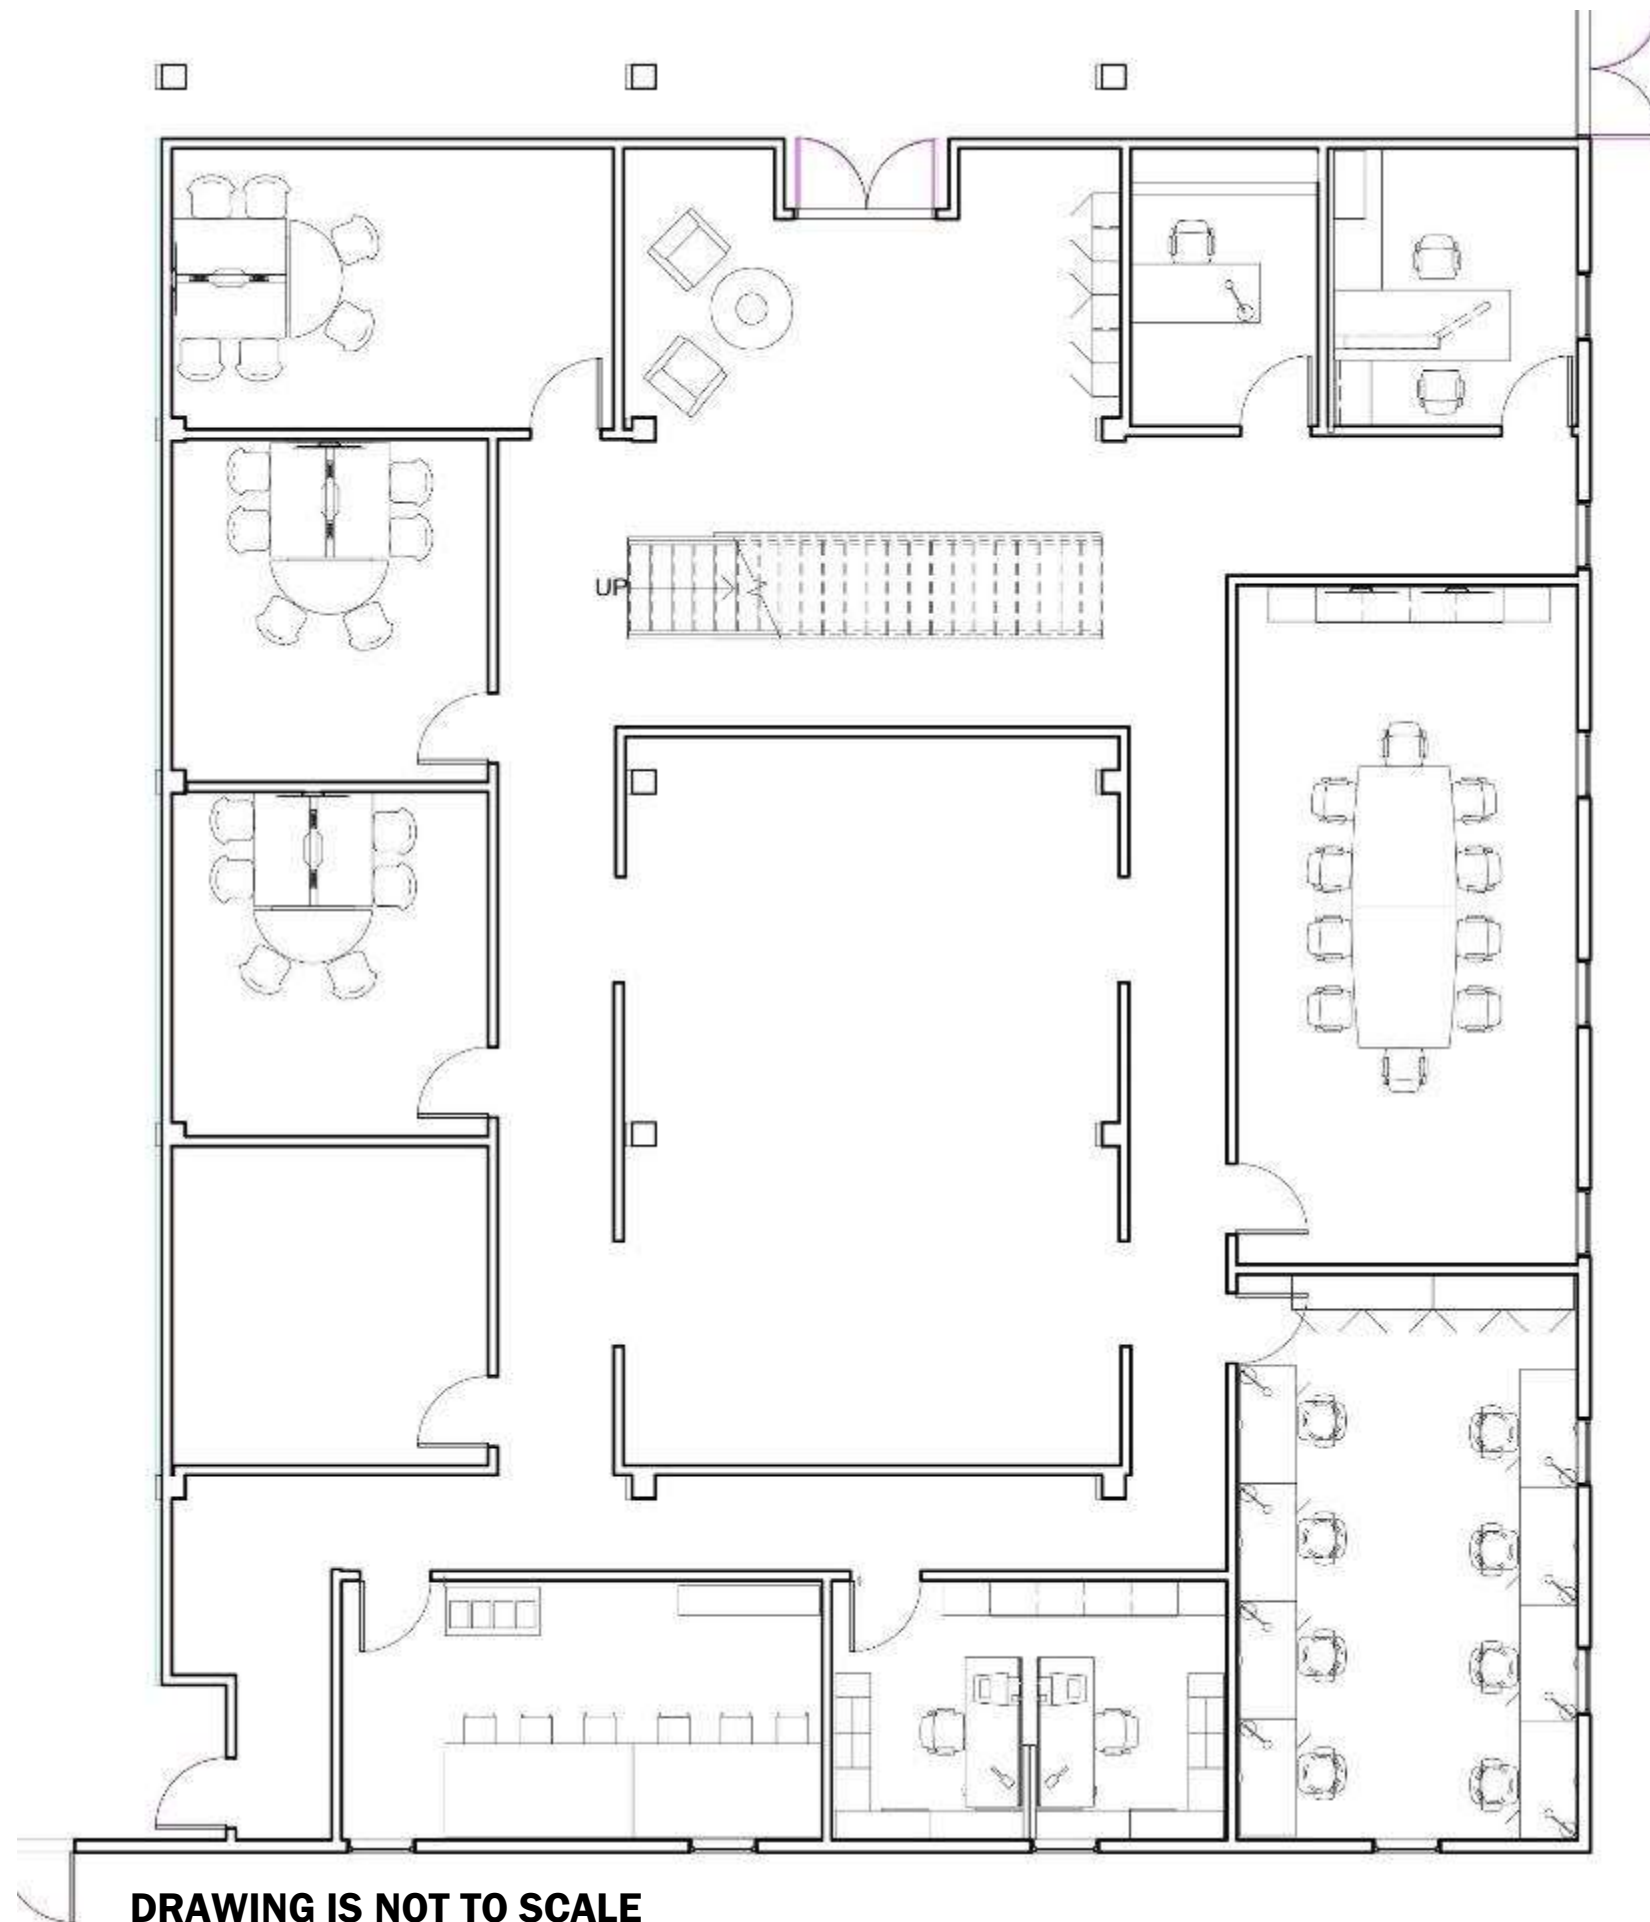

Isabelle Russell
*Department of Interior
Design & Merchandising*

PORTFOLIO III

**IDSN 2102 INTERIOR DESIGN STUDIO
CHARLES GUSTINA
FALL 2017**

*Department of Interior
Design & Merchandising*

**ASSIGNMENT 10:
LIGHTING MODEL**

DRAWING IS NOT TO SCALE

**ASSIGNMENT 11:
REVIT FURNITURE PLAN-
FIRST FLOOR**

DRAWING IS NOT TO SCALE

**ASSIGNMENT 11:
REVIT FURNITURE PLAN-
SECOND FLOOR**

DRAWING IS NOT TO SCALE

**ASSIGNMENT 12:
REFLECTED CEILING
PLAN – CONFERENCE
ROOM**

**ASSIGNMENT 13:
REVIT COLOR RENDERED
PERSPECTIVE –
CONFERENCE ROOM**

**ASSIGNMENT 14:
RENDERED SKETCH UP
PERSPECTIVE -
WORKROOM**