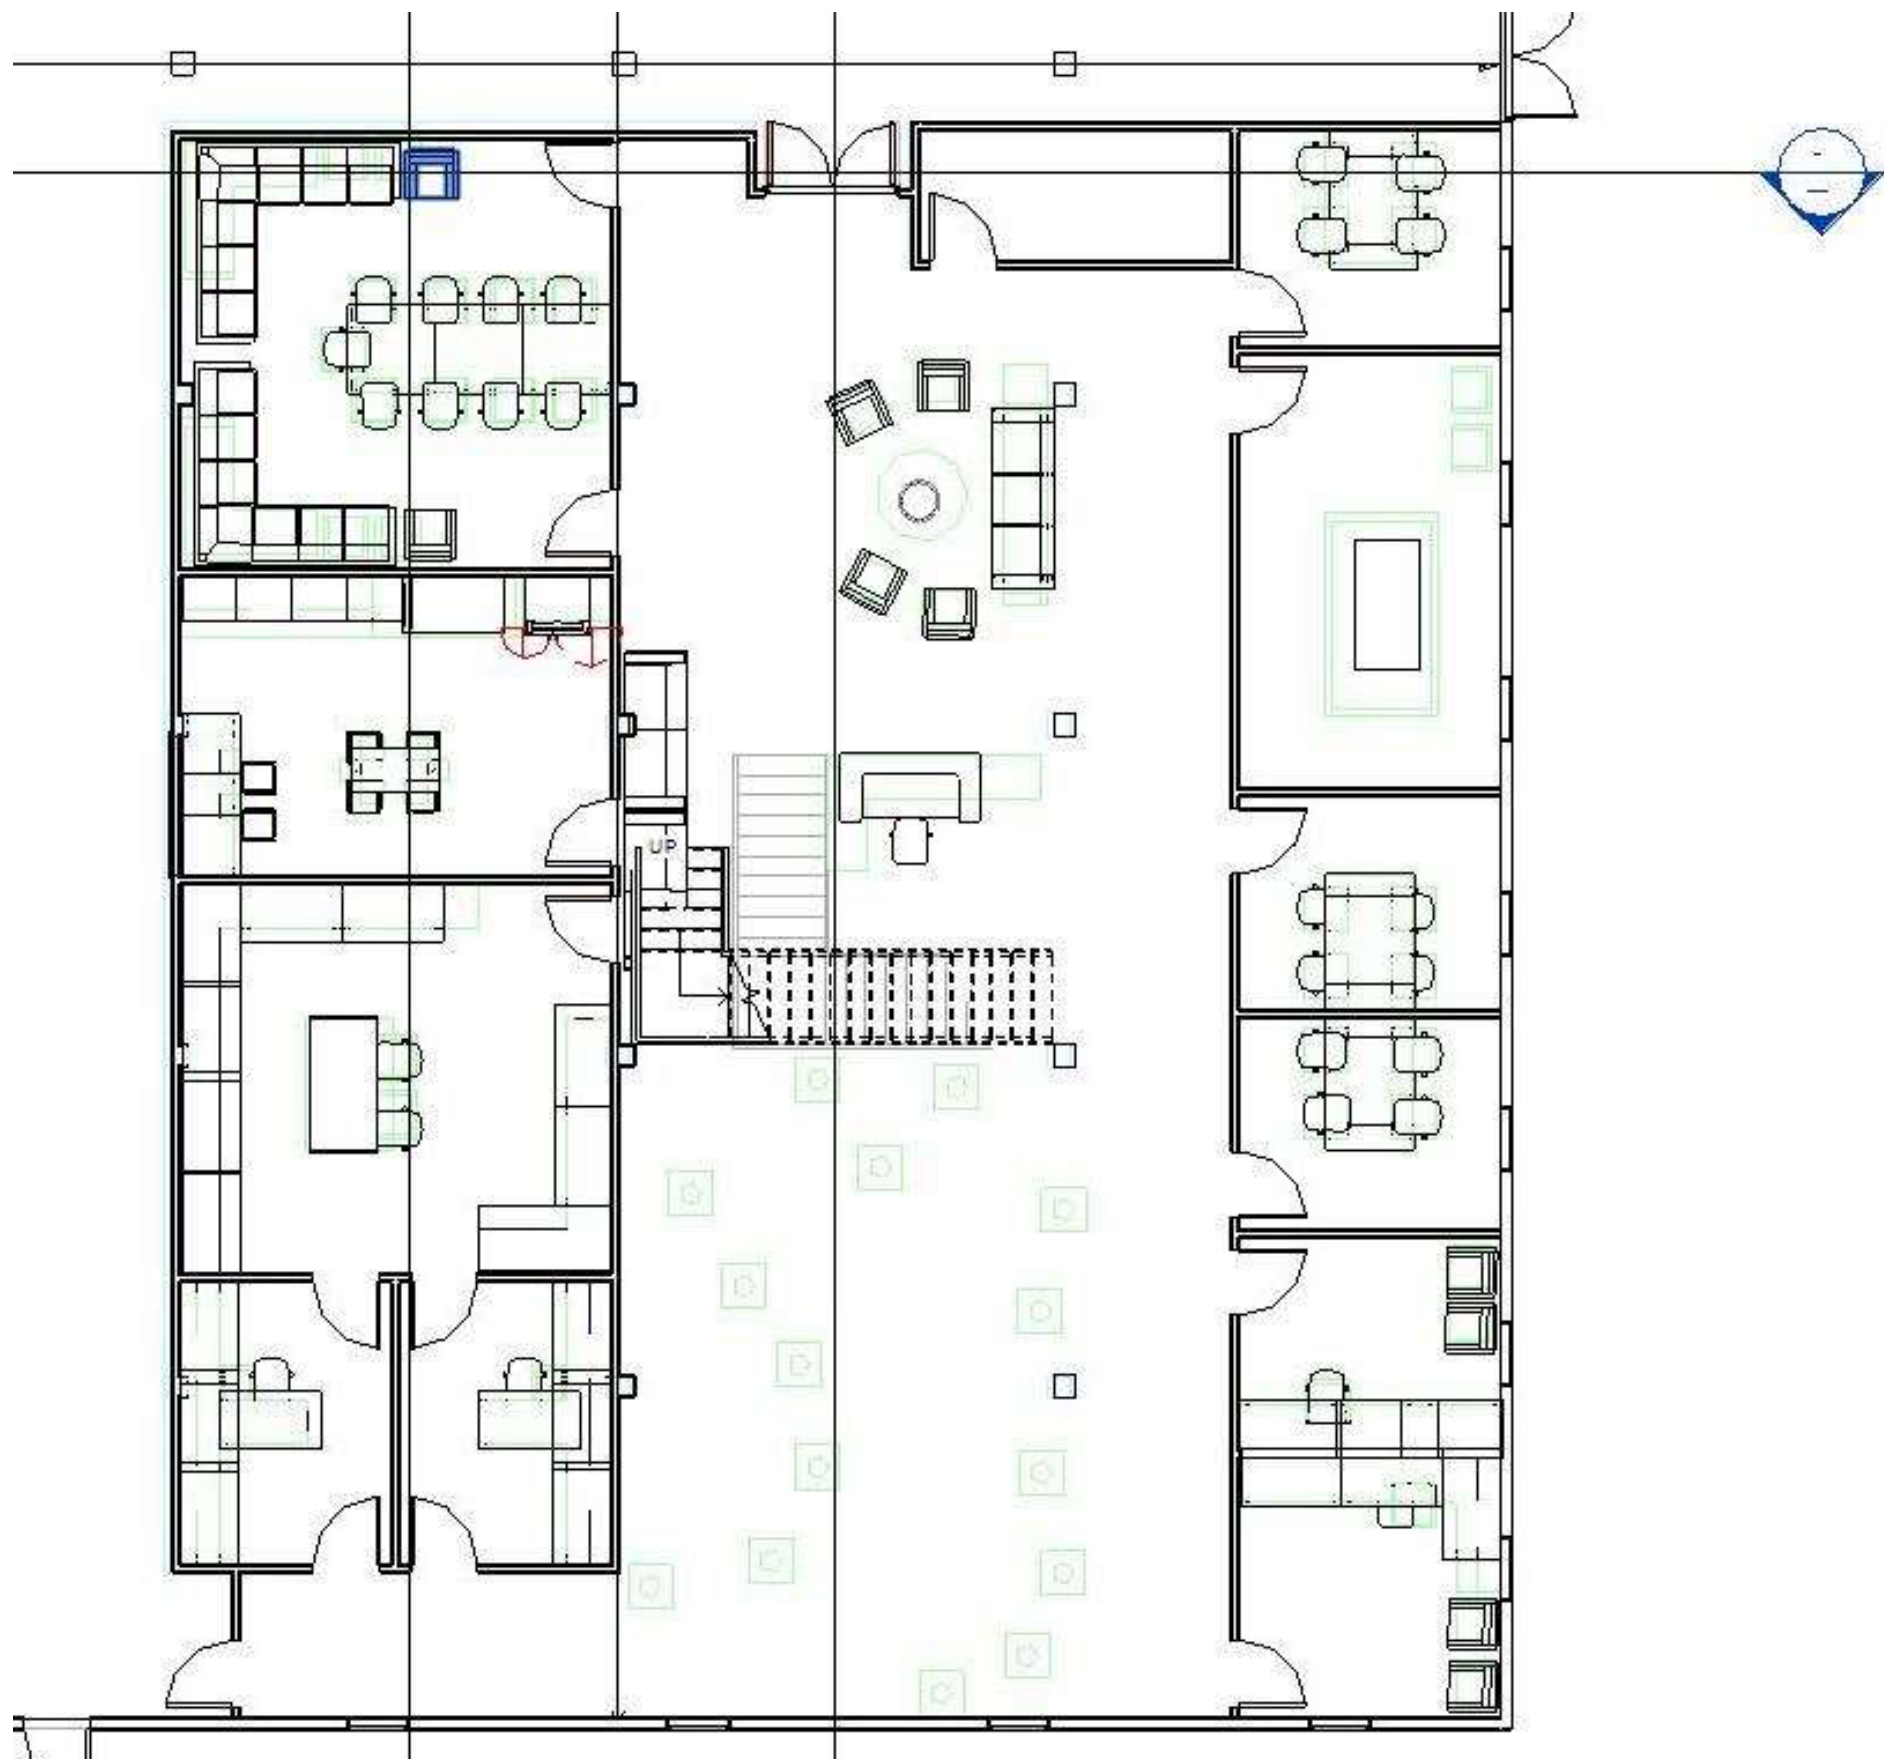

IDSN 2101
Portfolio 3

Billy Weschler

Lighting Model

Lighting Model

1st Floor Furniture Plan in Revit

2nd Floor Furniture Plan in Revit

Rendered Conference
Room in Revit

Lighting in Sketchup

Reflected Ceiling Plan of
Conference Room in Revit