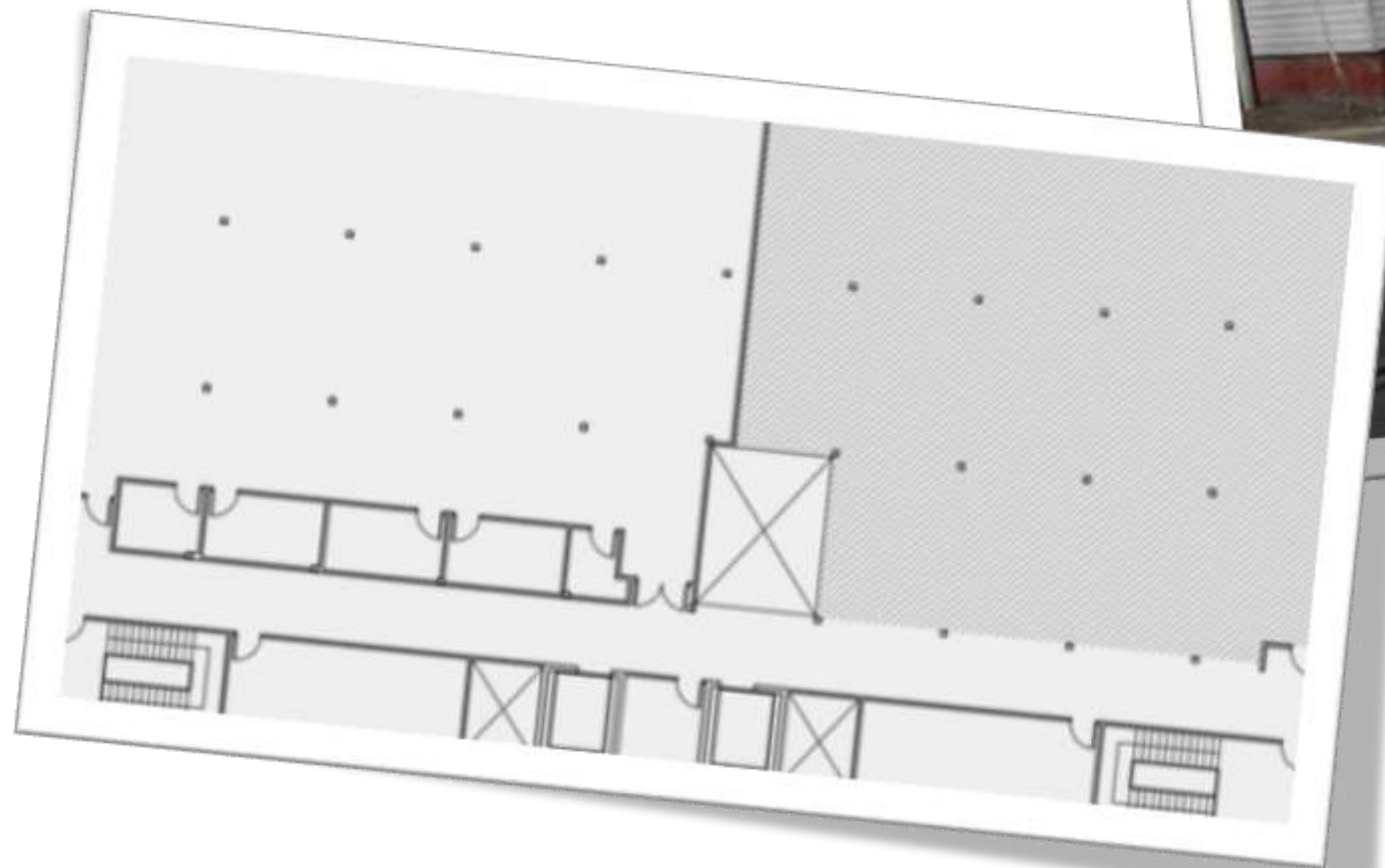

- ★ Pritchard-Hughes Tobacco Building
- ★ Pitt and 11th Streets
- ★ Greenville NC
- ★ Erected: first quarter of the Twentieth Century
- ★ Heavy timber construction
- ★ Client to occupy tenant space on second floor
- ★ 4,052 Square Feet

Second Floor Plan
Building Exterior

Site Analysis:

Daylight:

Given that there are a good number of windows, this will allow natural light to fill the building as the day progresses.

Morning - The building will receive sunlight from the East