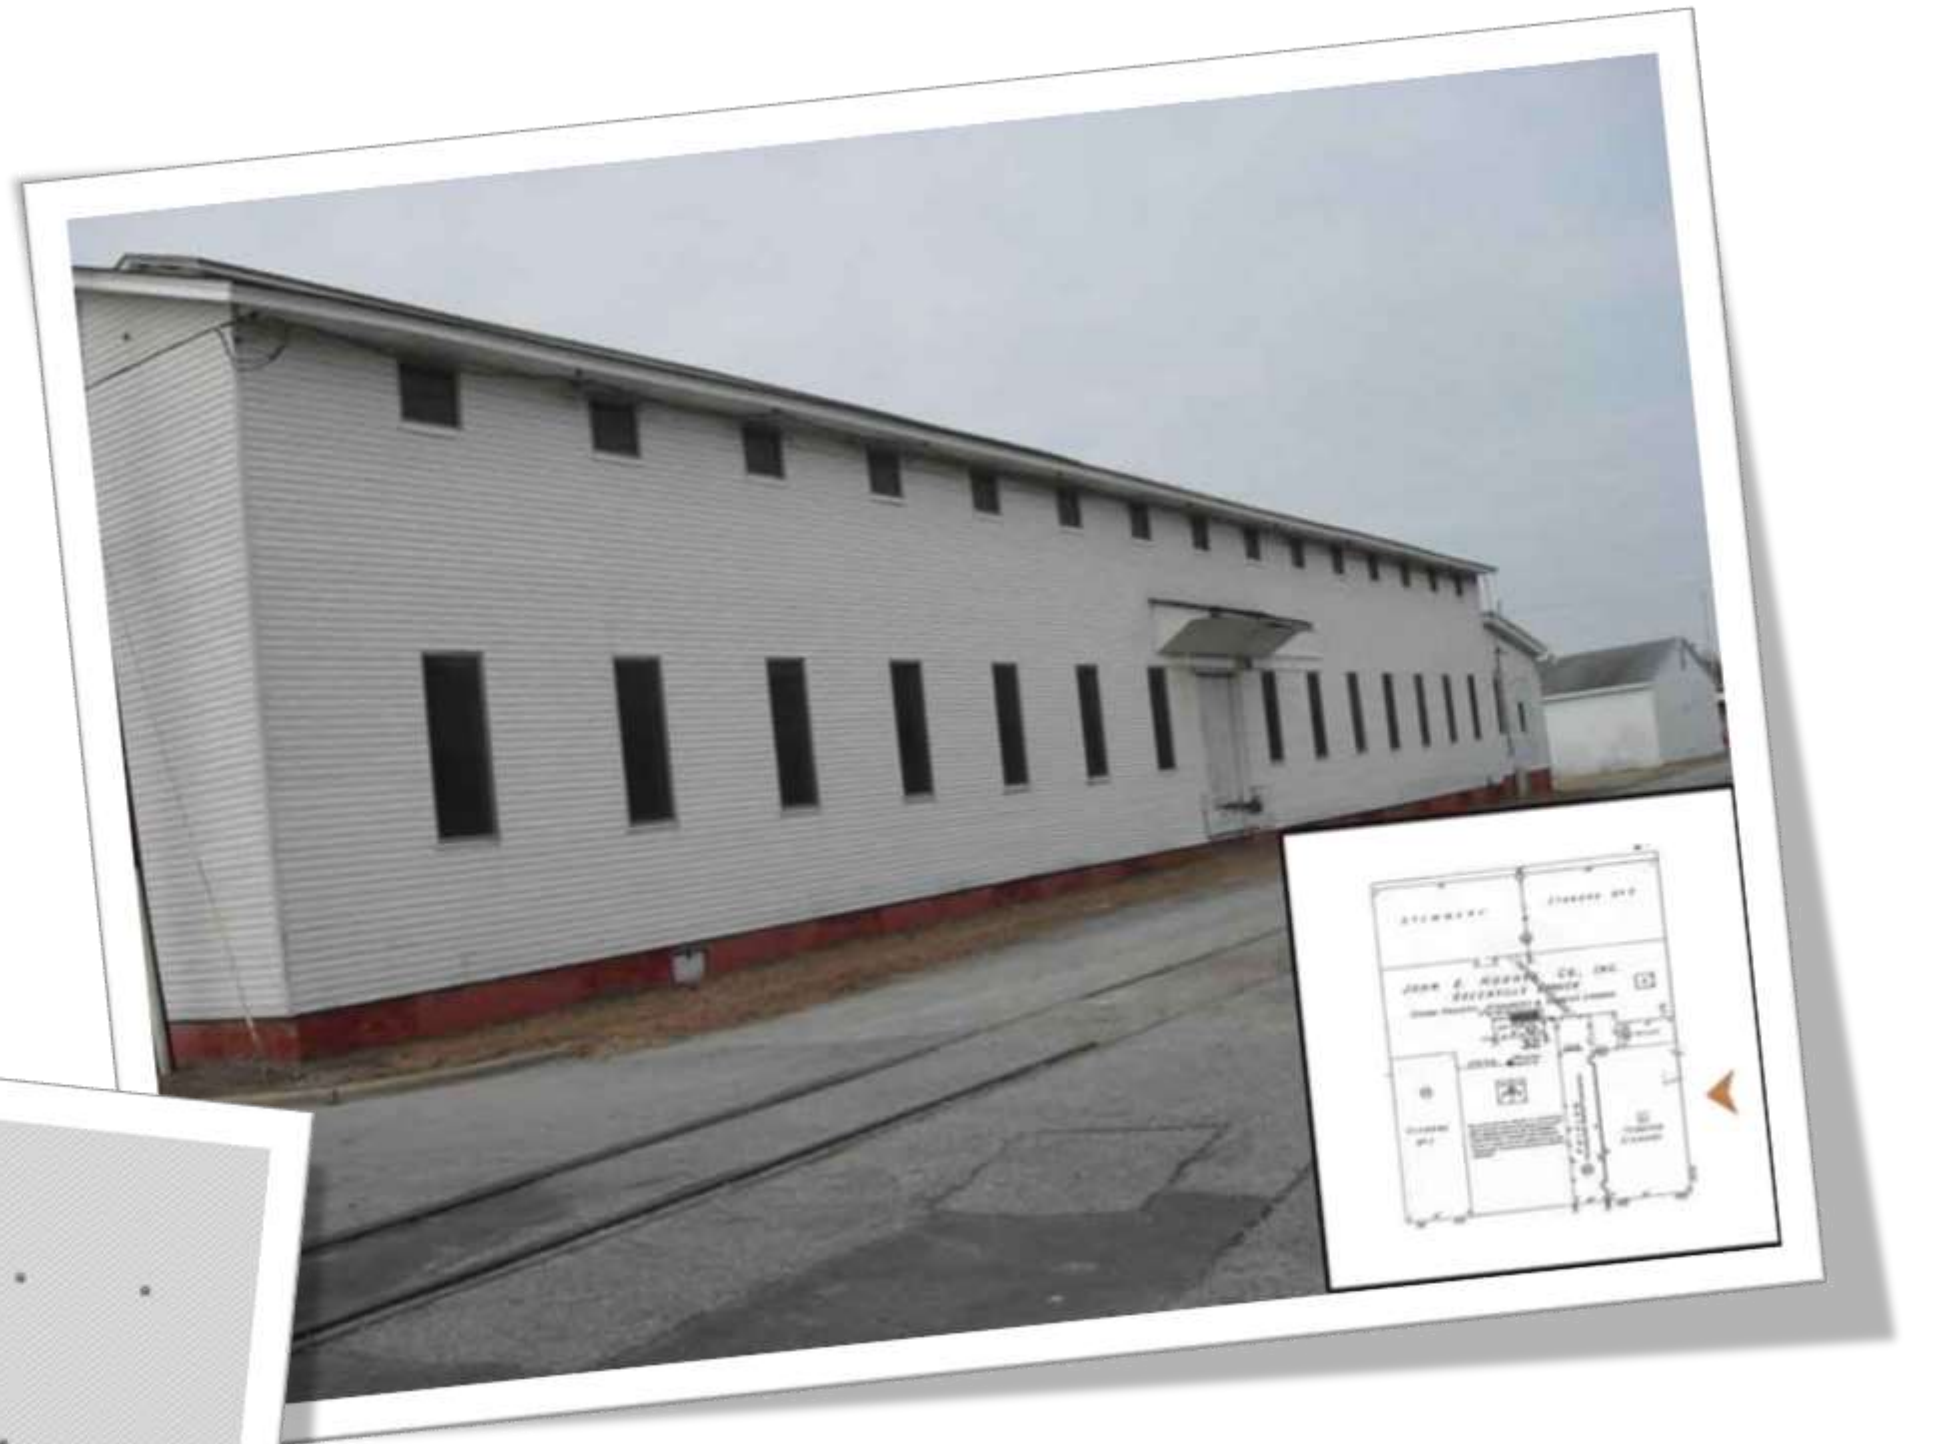

Assignment 2

Holly Johnson, McKenzie Love, And Hannah Heath

User Profile:

★ “East Carolina University (ECU) created the East Carolina Research and Innovation Campus to facilitate partnerships with private companies that foster economic growth in the region and create jobs. In North Carolina, the millennial campus model gives research universities greater flexibility to work with education, industry, government, military

- ★ Pritchard-Hughes Tobacco Building
- ★ Pitt and 11th Streets
- ★ Greenville NC
- ★ Erected: first quarter of the Twentieth Century
- ★ Heavy timber construction
- ★ Client to occupy tenant space on second floor
- ★ 4,052 Square Feet

Second Floor Plan
Building Exterior

Site Analysis:

Daylight:

Given that there are a good number of windows, this will allow natural light to fill the building as the day progresses.

Morning - The building will receive sunlight from the East