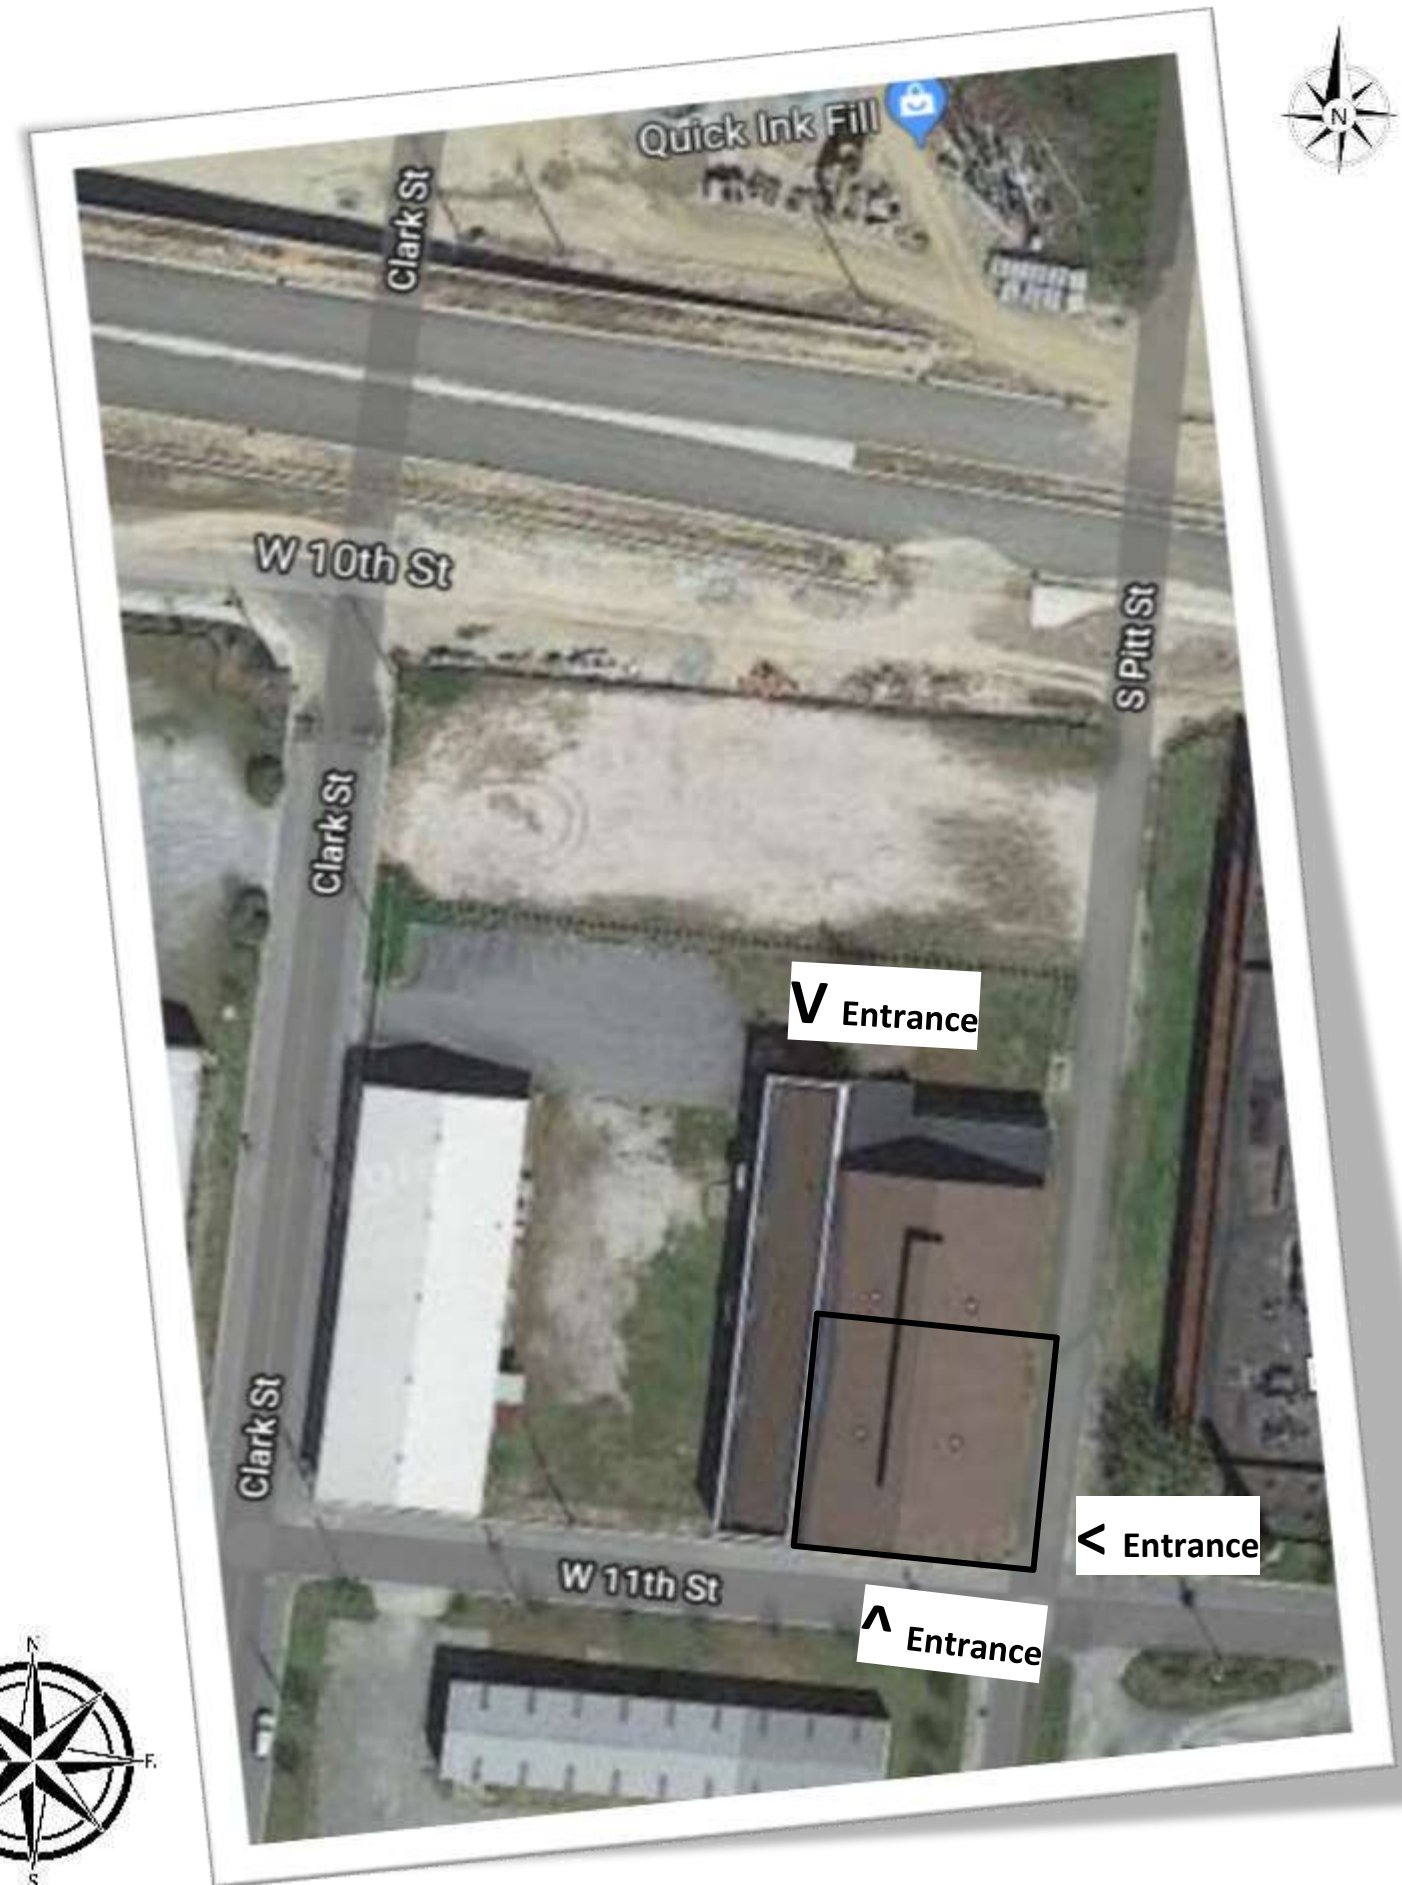

Site Analysis:

Daylight:

Given that there are a good number of windows, this will allow natural light to fill the building as the day progresses.

Morning - The building will receive sunlight from the East

Evening - When the sun sets, the building will receive natural light from the West