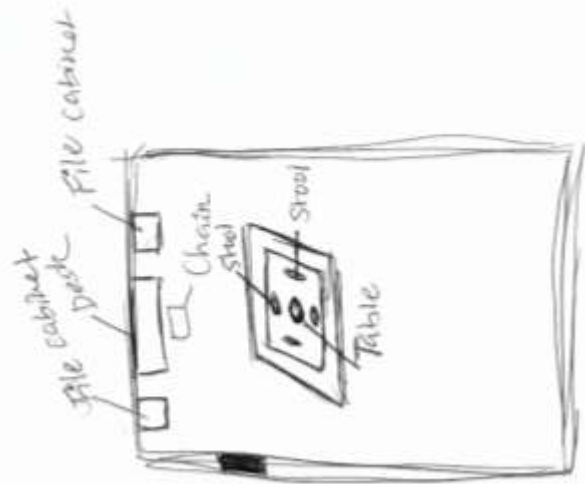

Activity Space Studies-Socializing

Socializing
overlay music
model

• Designs on
pillows & rug

Bamboo/Wicker

Colors: calm & relaxing
Blues, Tan, Gray

Lights
Relaxing/
Socializing

Activity Space Studies-Work Area

Activity Space Studies-Daydreaming

Activity Space Studies-Relaxing

Concept Assignment 7

- Create a rustic feel to the space
- create a warm inviting atmosphere
- Create a calm relaxing area
- Place for someone to relax with an earthy atmosphere