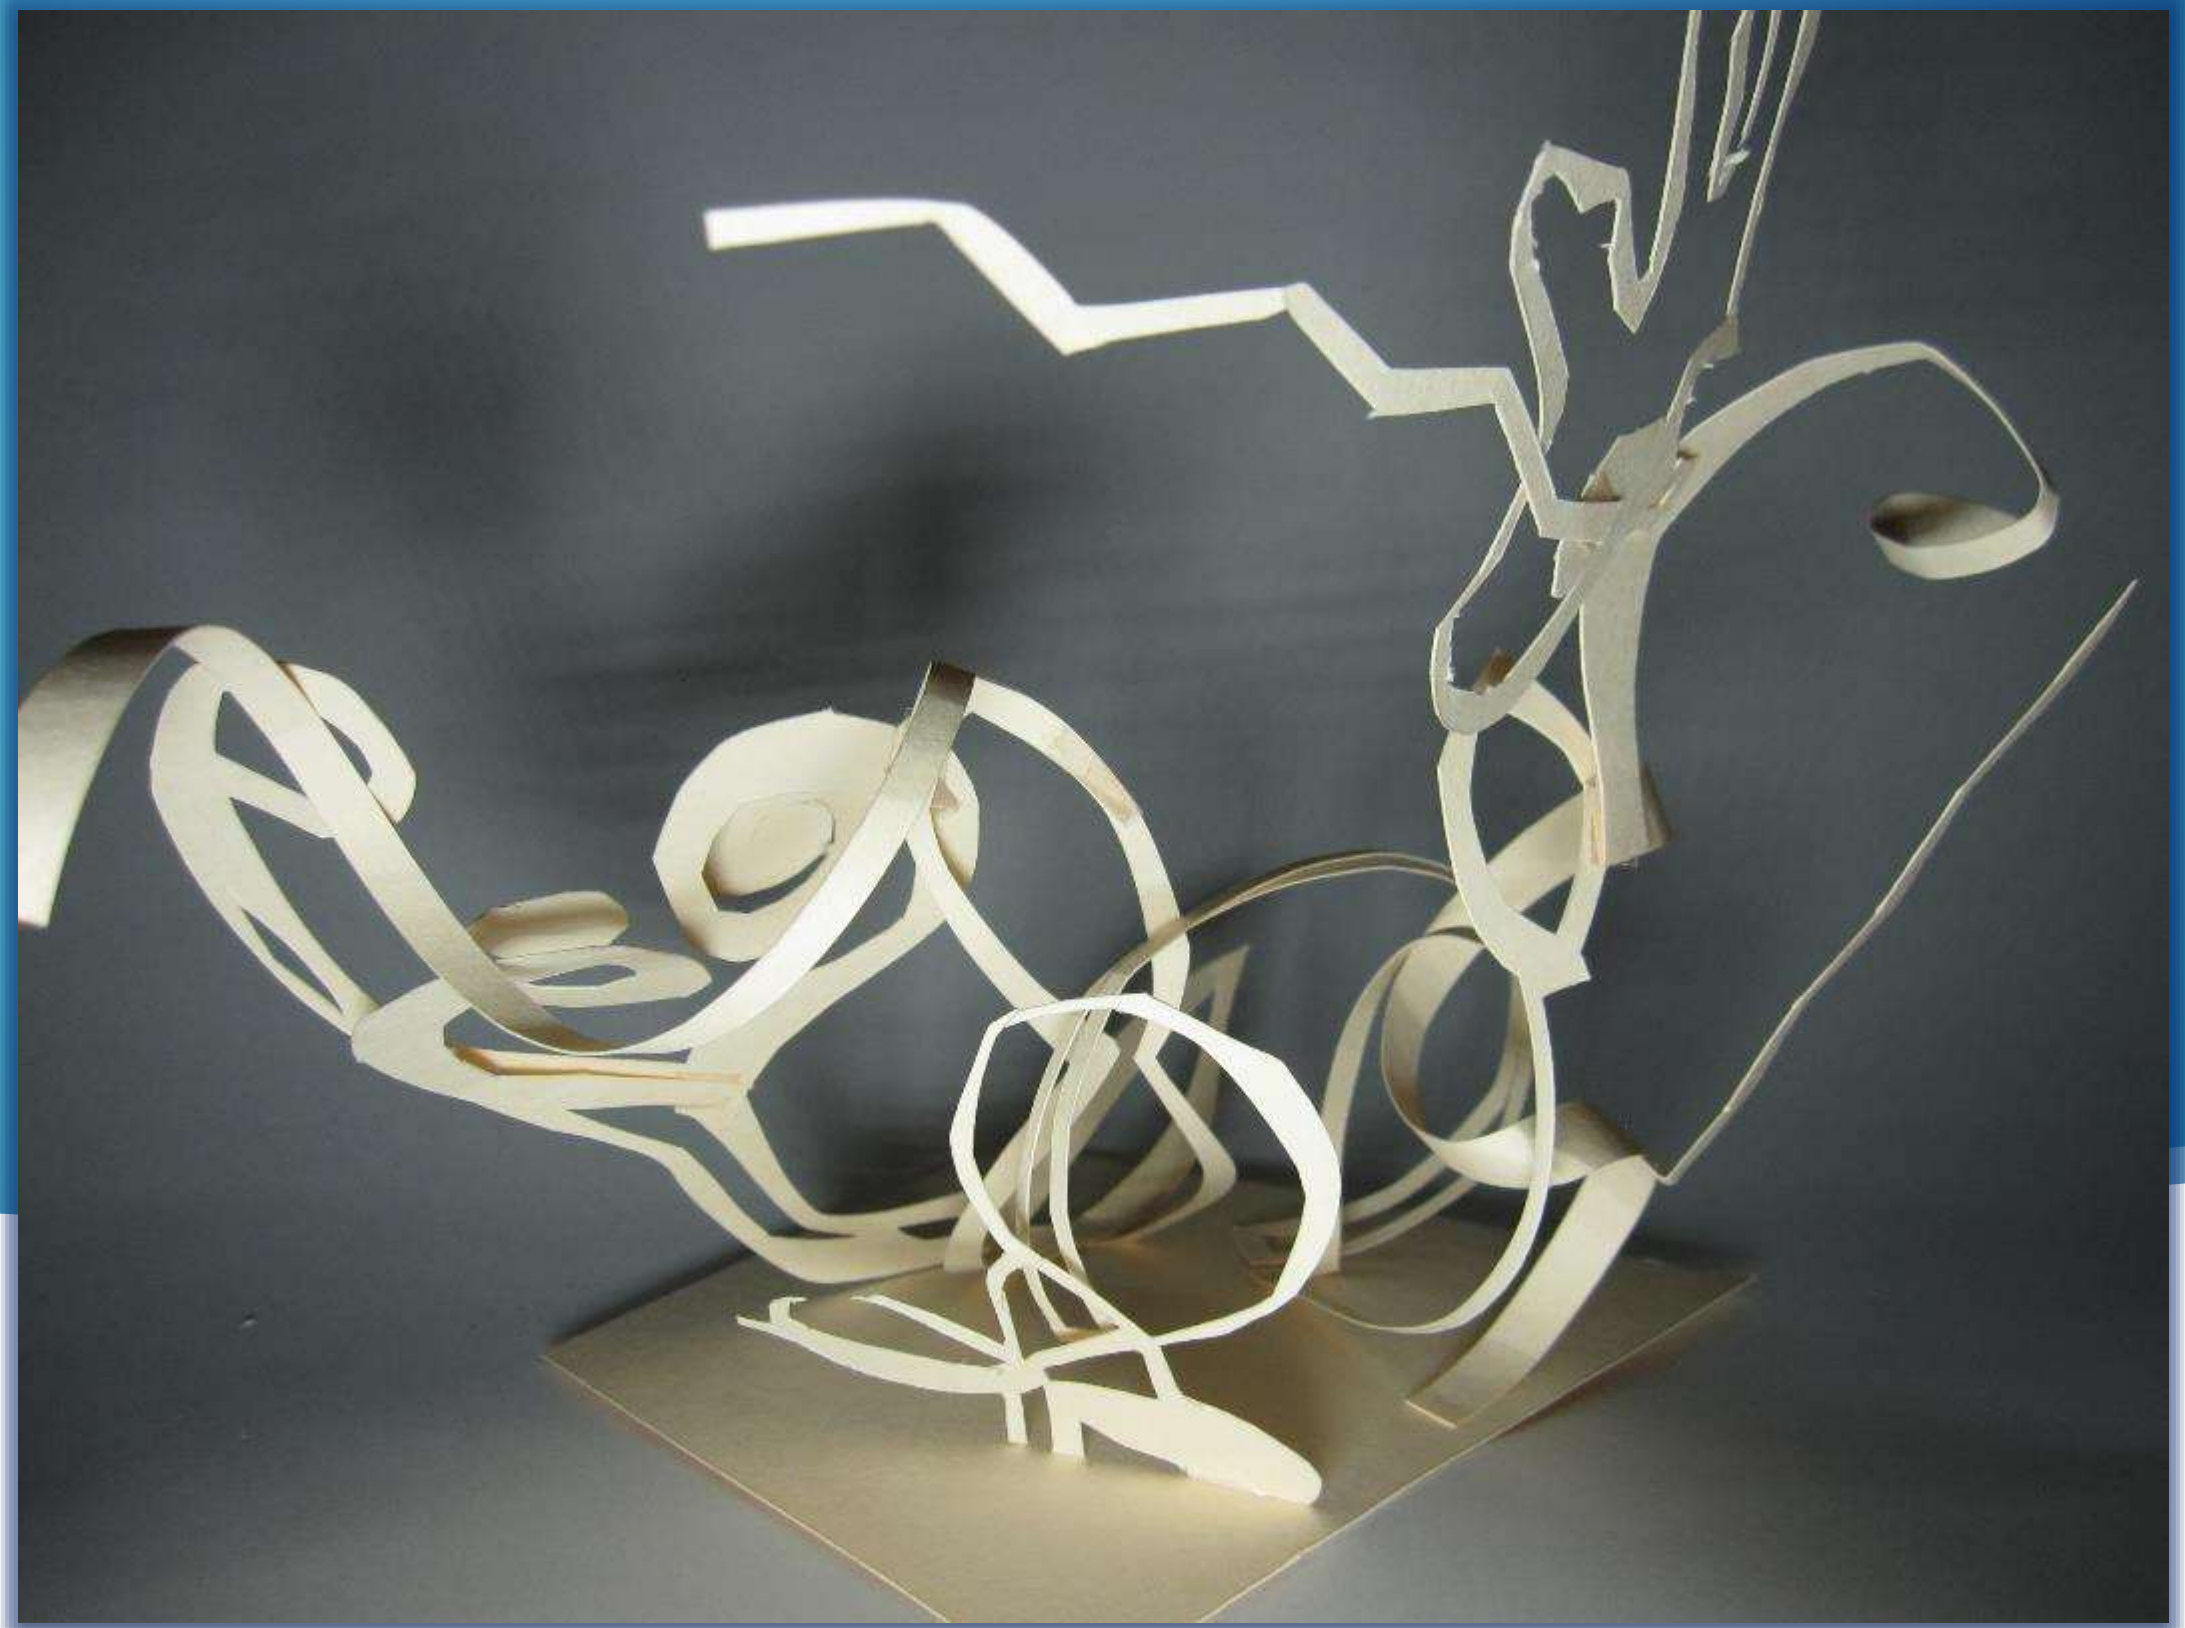

Portfolio 2

Emma Florez

Modeling to Music Assignment 4

Modeling to Music Model

Problem Resolution Sketches- Wayfinding

Problem Resolution Sketches- Stairs

Problem Resolution Sketches- Ceiling/Daylighting

Problem Resolution Sketches- Back of House

Activity Space Studies-Socializing

Socializing
overlay music
model

• Designs on
pillows & rug

Bamboo/Wicker

Colors: calm & relaxing
Blues, Tan, Gray

Lights
Relaxing/
Socializing

Activity Space Studies-Work Area

Activity Space Studies-Daydreaming

Activity Space Studies-Relaxing

Concept Assignment 7

- Create a rustic feel to the space
- create a warm inviting atmosphere
- Create a calm relaxing area
- Place for someone to relax with an earthy atmosphere