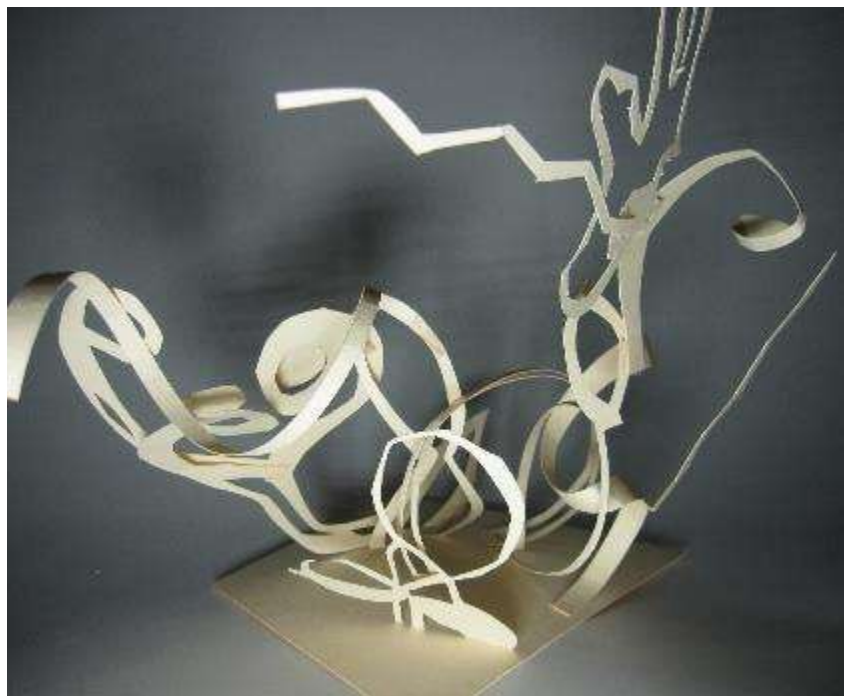

Portfolio 2

Emma Florez

Modeling to Music Assignment 4

Modeling to Music Model

Problem Resolution Sketches- Wayfinding

Problem Resolution Sketches- Stairs

Problem Resolution Sketches- Ceiling/Daylighting

Problem Resolution Sketches- Back of House

Activity Space Studies-Socializing

Socializing
overlay music
model

• Designs on
pillows & rug

Bamboo/Wicker

Colors: calm & relaxing
Blues, Tan, Gray

Lights
Relaxing/
Socializing

Activity Space Studies-Work Area

Activity Space Studies-Daydreaming

Activity Space Studies-Relaxing

Concept Assignment 7

- Create a rustic feel to the space
- create a warm inviting atmosphere
- Create a calm relaxing area
- Place for someone to relax with an earthy atmosphere

Color Rationale Assignment 7

- Shows Rustic color scheme
- coastal rustic feel
- Calming and relaxing atmosphere

Inspiration Images Assignment 7