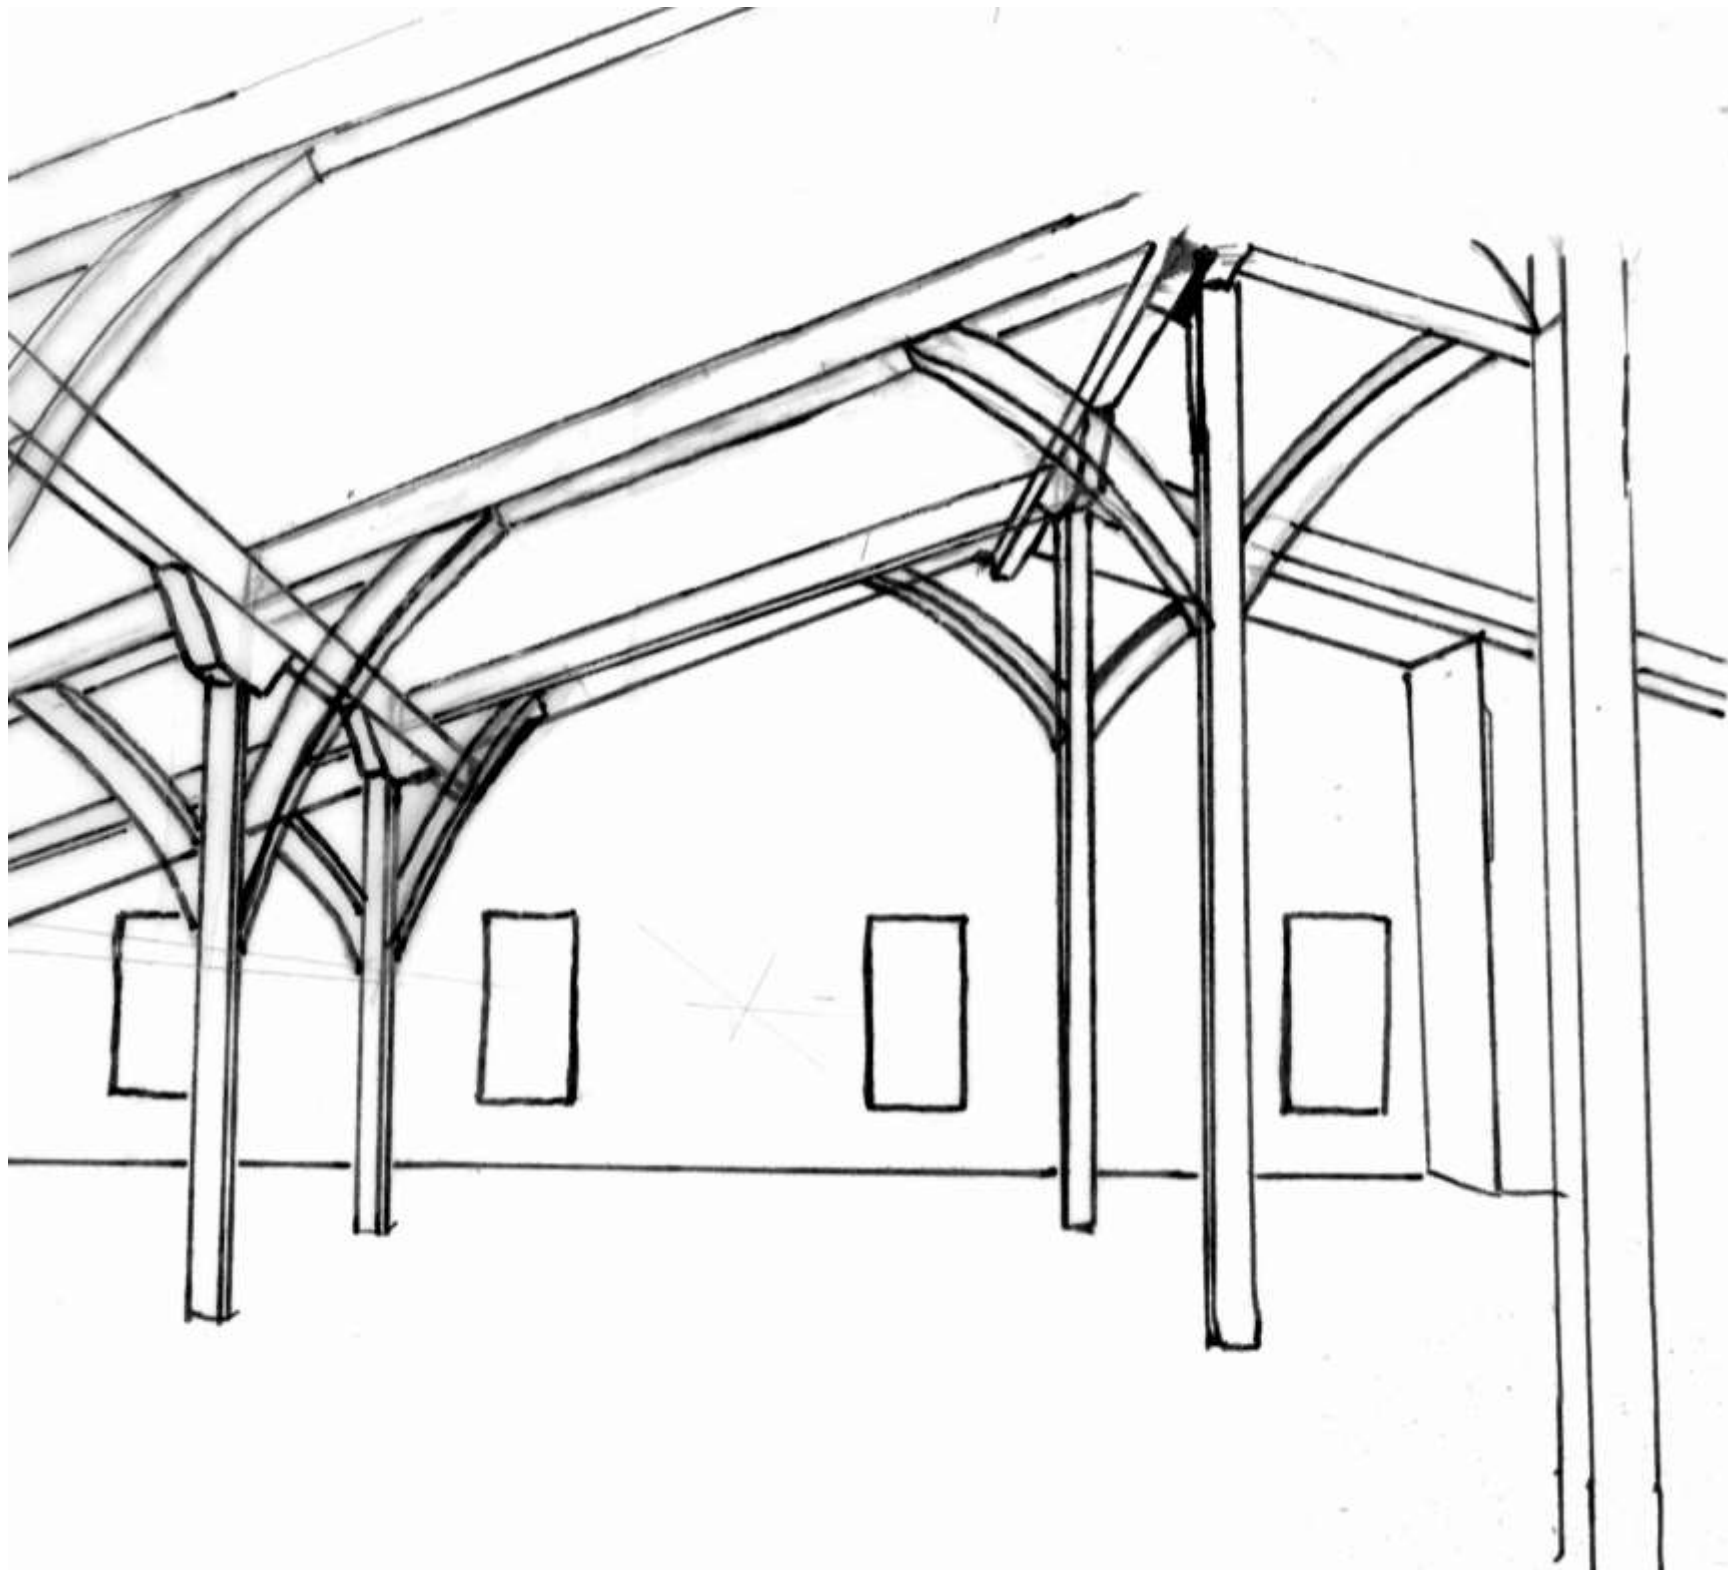

# Wayfinding

In order to help users move around the space with ease, a basic grid floor plan was used. Additionally, tall open ceilings and lighting will be used to help guide users.

# Stairs

The stairs will be highly decorative, using elegant light fixtures, and glass railings to entice customers into the space

# Ceilings and Daylighting

# Service Counter

The service counter's ceiling will be lowered to attract people to the counter, and make wayfinding simpler. Decorative art will also be hung from the ceiling to draw the eye of a user. Its location will also be close to the stairs entrance making it convenient for users.