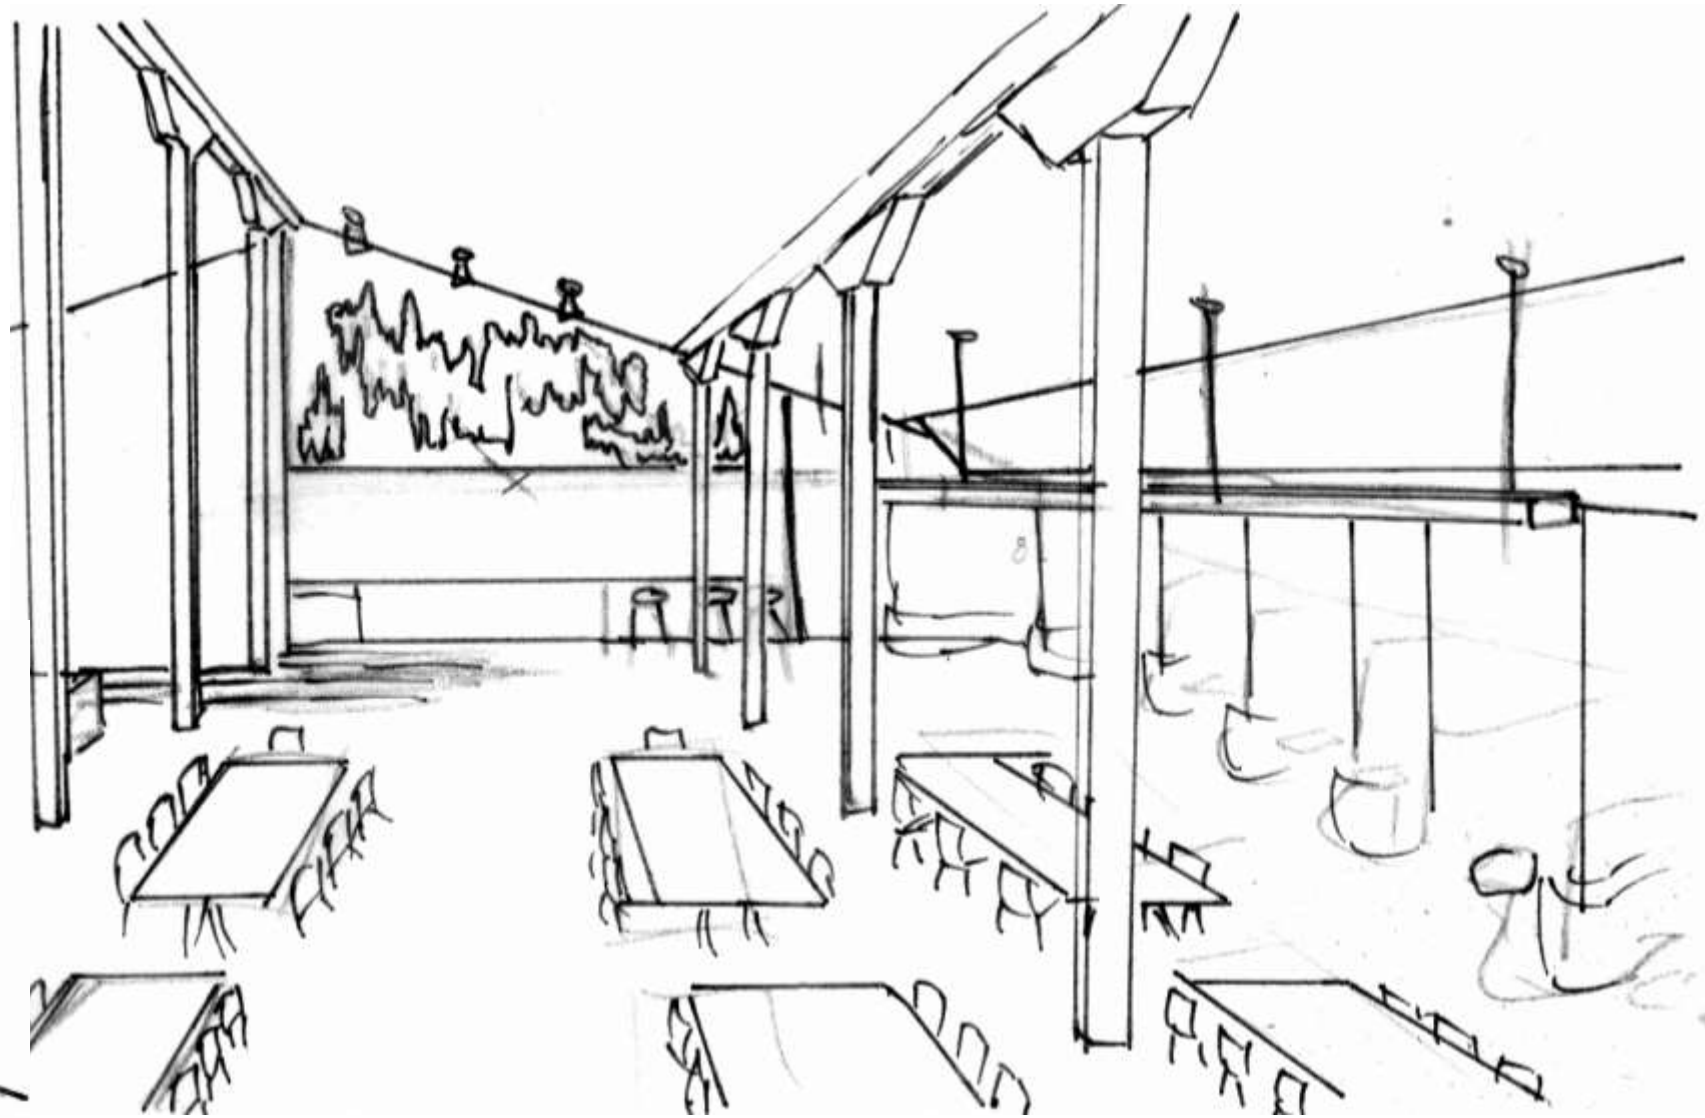

# Wayfinding

In order to help users move around the space with ease, a basic grid floor plan was used. Additionally, tall open ceilings and lighting will be used to help guide users.

# Stairs

The stairs will be highly decorative, using elegant light fixtures, and glass railings to entice customers into the space

# Ceilings and Daylighting

# Service Counter

The service counter's ceiling will be lowered to attract people to the counter, and make wayfinding simpler. Decorative art will also be hung from the ceiling to draw the eye of a user. Its location will also be close to the stairs entrance making it convenient for users.