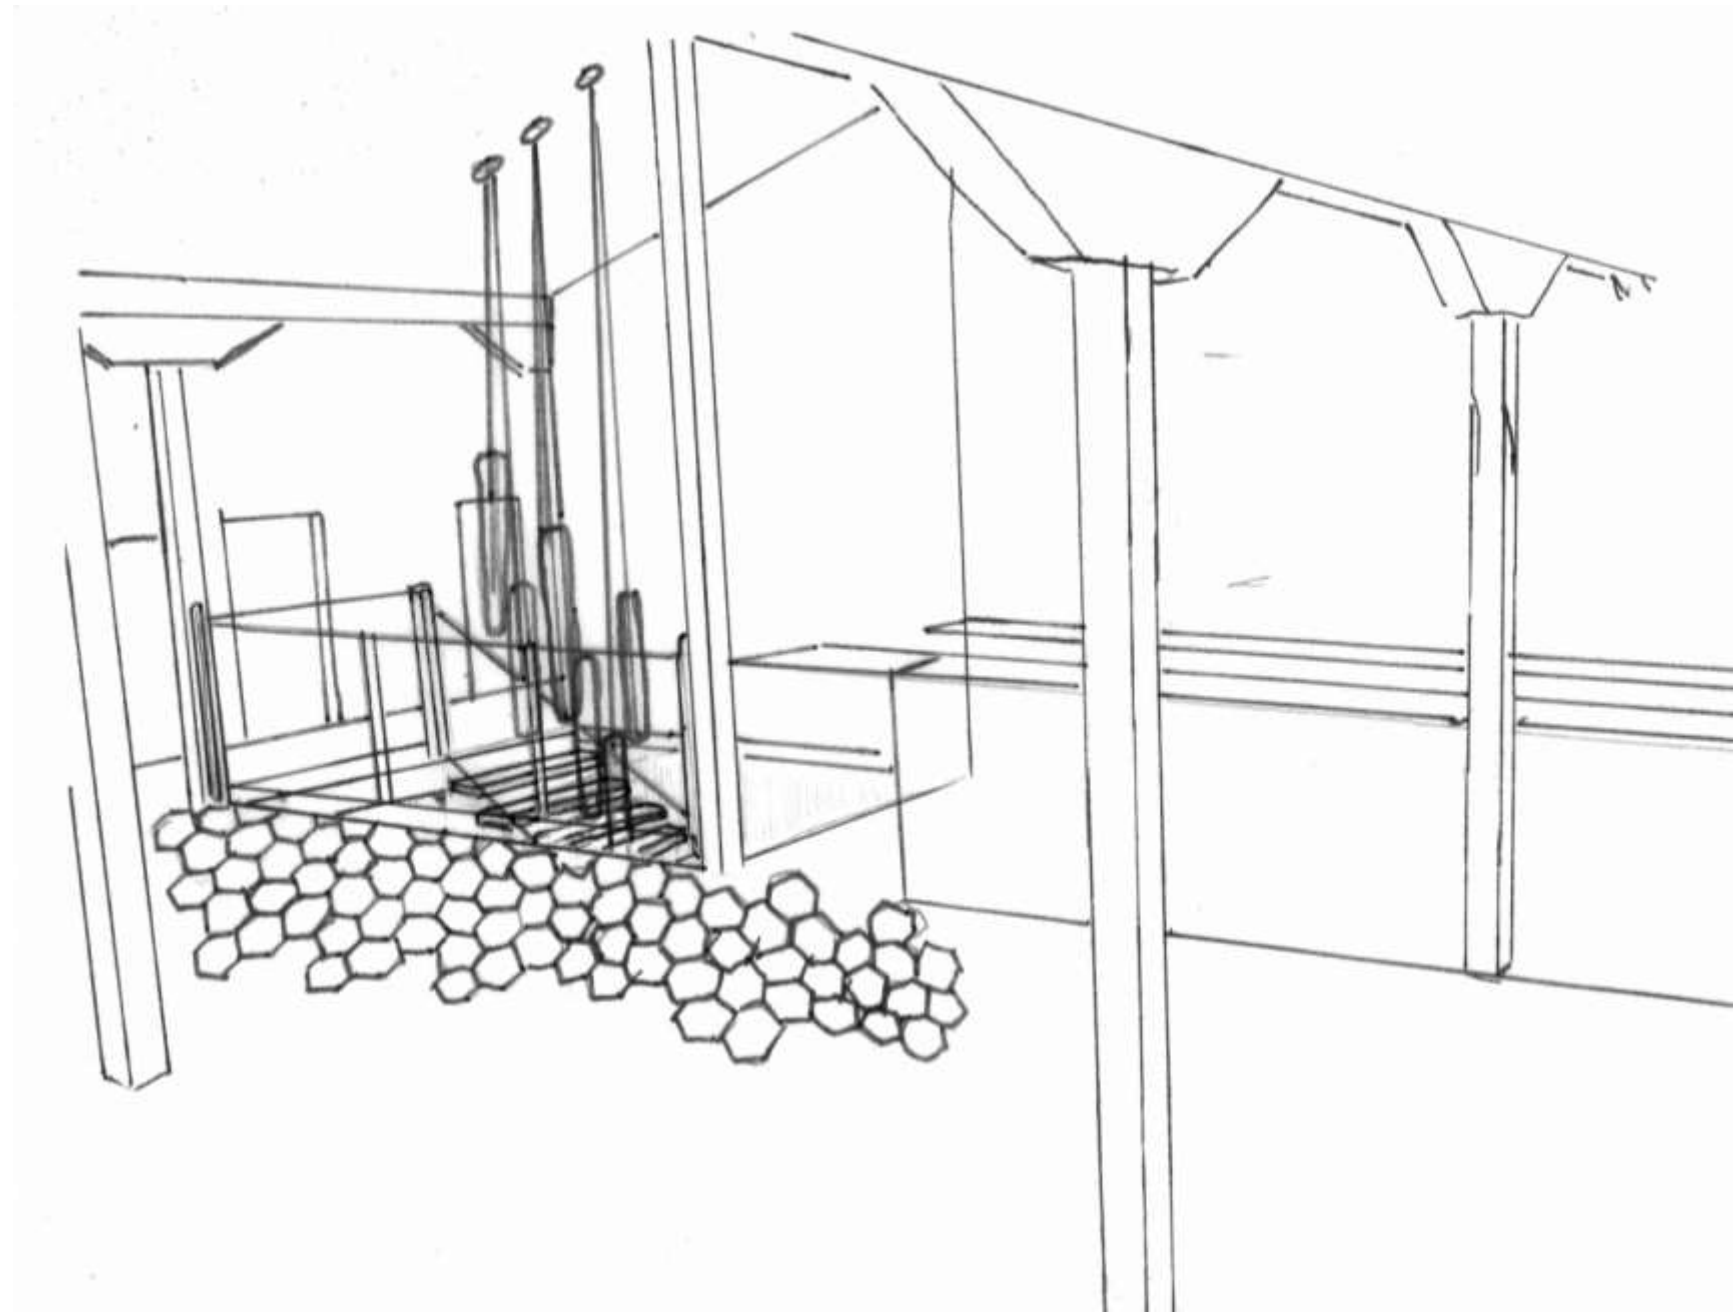

Stairs

The stairs will be highly decorative, using elegant light fixtures, and glass railings to entice customers into the space