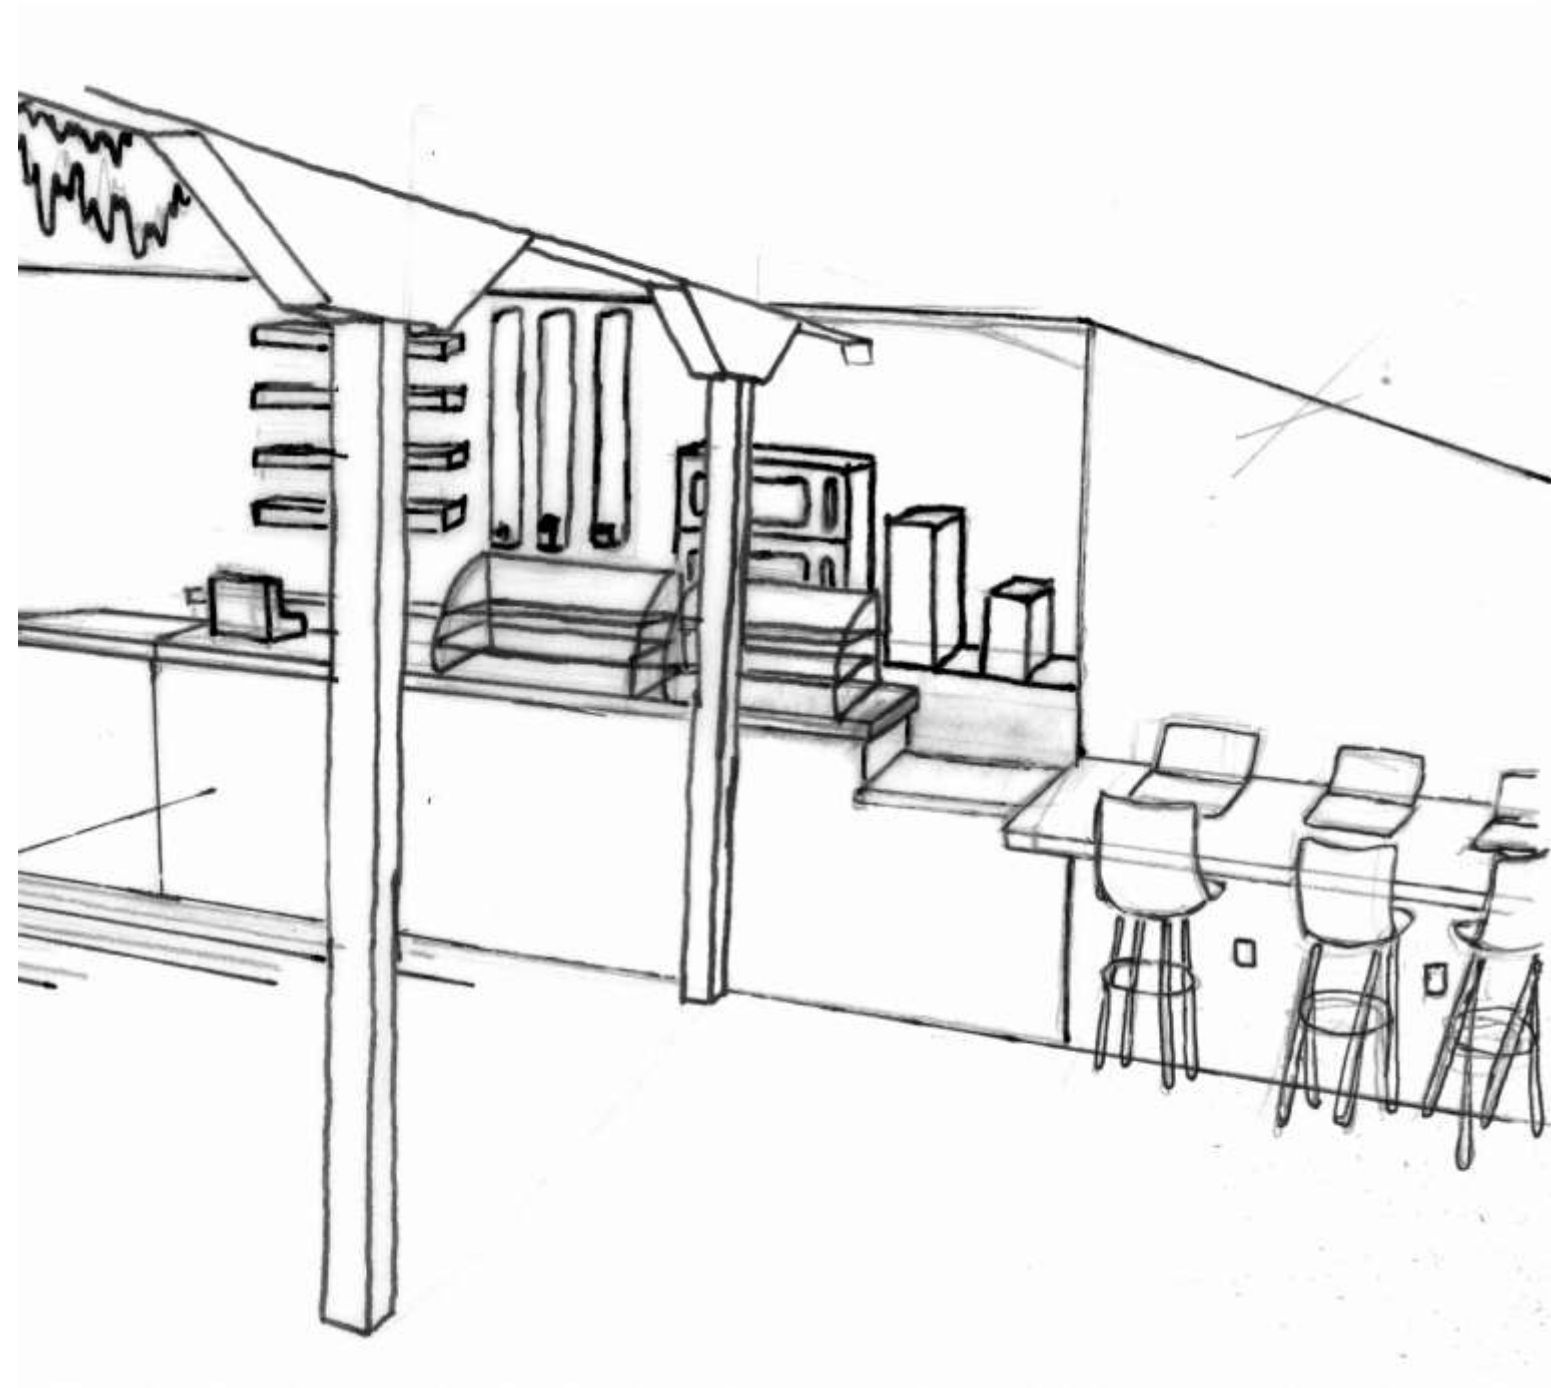

# Wayfinding

In order to help users move around the space with ease, a basic grid floor plan was used. Additionally, tall open ceilings and lighting will be used to help guide users.

# Stairs

The stairs will be highly decorative, using elegant light fixtures, and glass railings to entice customers into the space

# Ceilings and Daylighting

# Service Counter

The service counter's ceiling will be lowered to attract people to the counter, and make wayfinding simpler. Decorative art will also be hung from the ceiling to draw the eye of a user. Its location will also be close to the stairs entrance making it convenient for users.