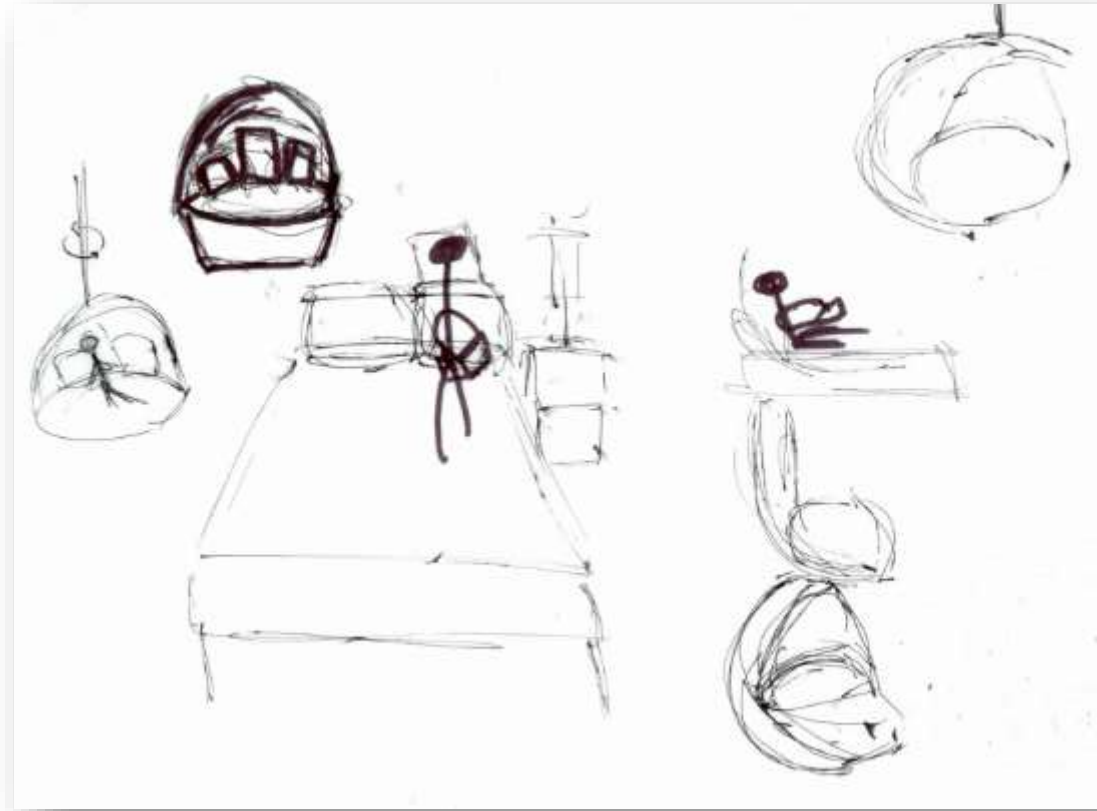

Portfolio Two

Alexis Odette

Modeling to Music Sketches

Modeling to Music Model

Wayfinding Sketches

Stair Sketches

Ceiling/Lighting Sketches

Back of the House Sketches

Diffuse Focus Work Sketches

Daydreaming Sketches

Group Planning/Meeting Sketches

Socializing Sketches

Concept

- Rustic Harvest
 - Wood elements
 - Dark Metal Finishes
 - Tobacco leaves
 - Fall colors—browns, reds, oranges, and greens
 - Focus on non-linear shapes