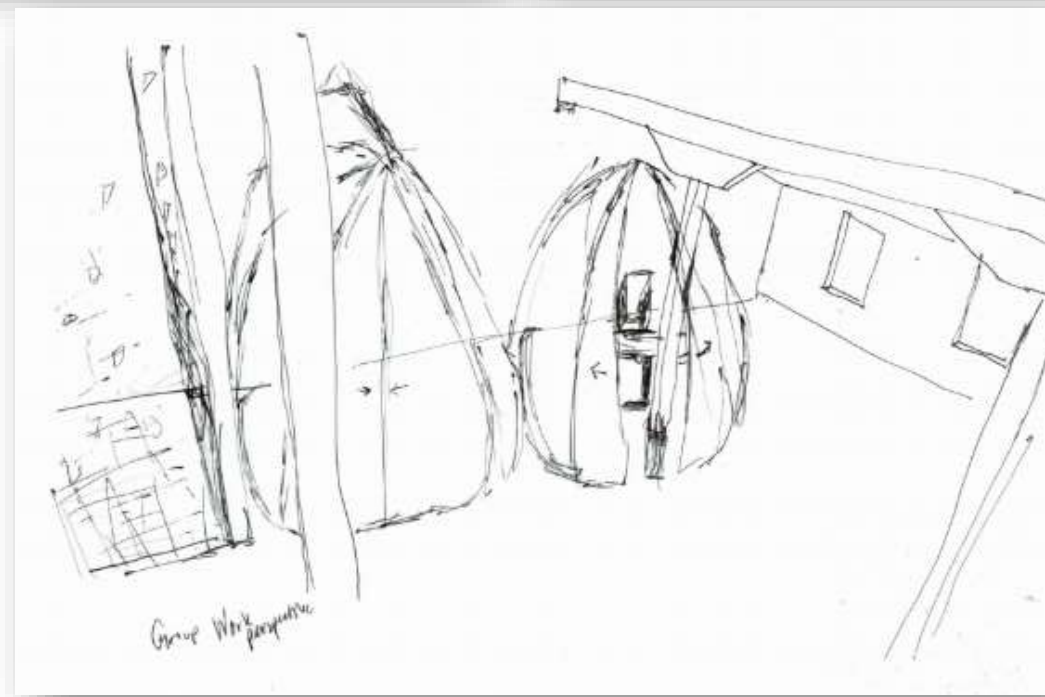

Portfolio Two

Alexis Odette

Modeling to Music Sketches

Modeling to Music Model

Wayfinding Sketches

Stair Sketches

Ceiling/Lighting Sketches

Back of the House Sketches

Diffuse Focus Work Sketches

Daydreaming Sketches

Group Planning/Meeting Sketches

Socializing Sketches

Concept

- Rustic Harvest
 - Wood elements
 - Dark Metal Finishes
 - Tobacco leaves
 - Fall colors—browns, reds, oranges, and greens
 - Focus on non-linear shapes