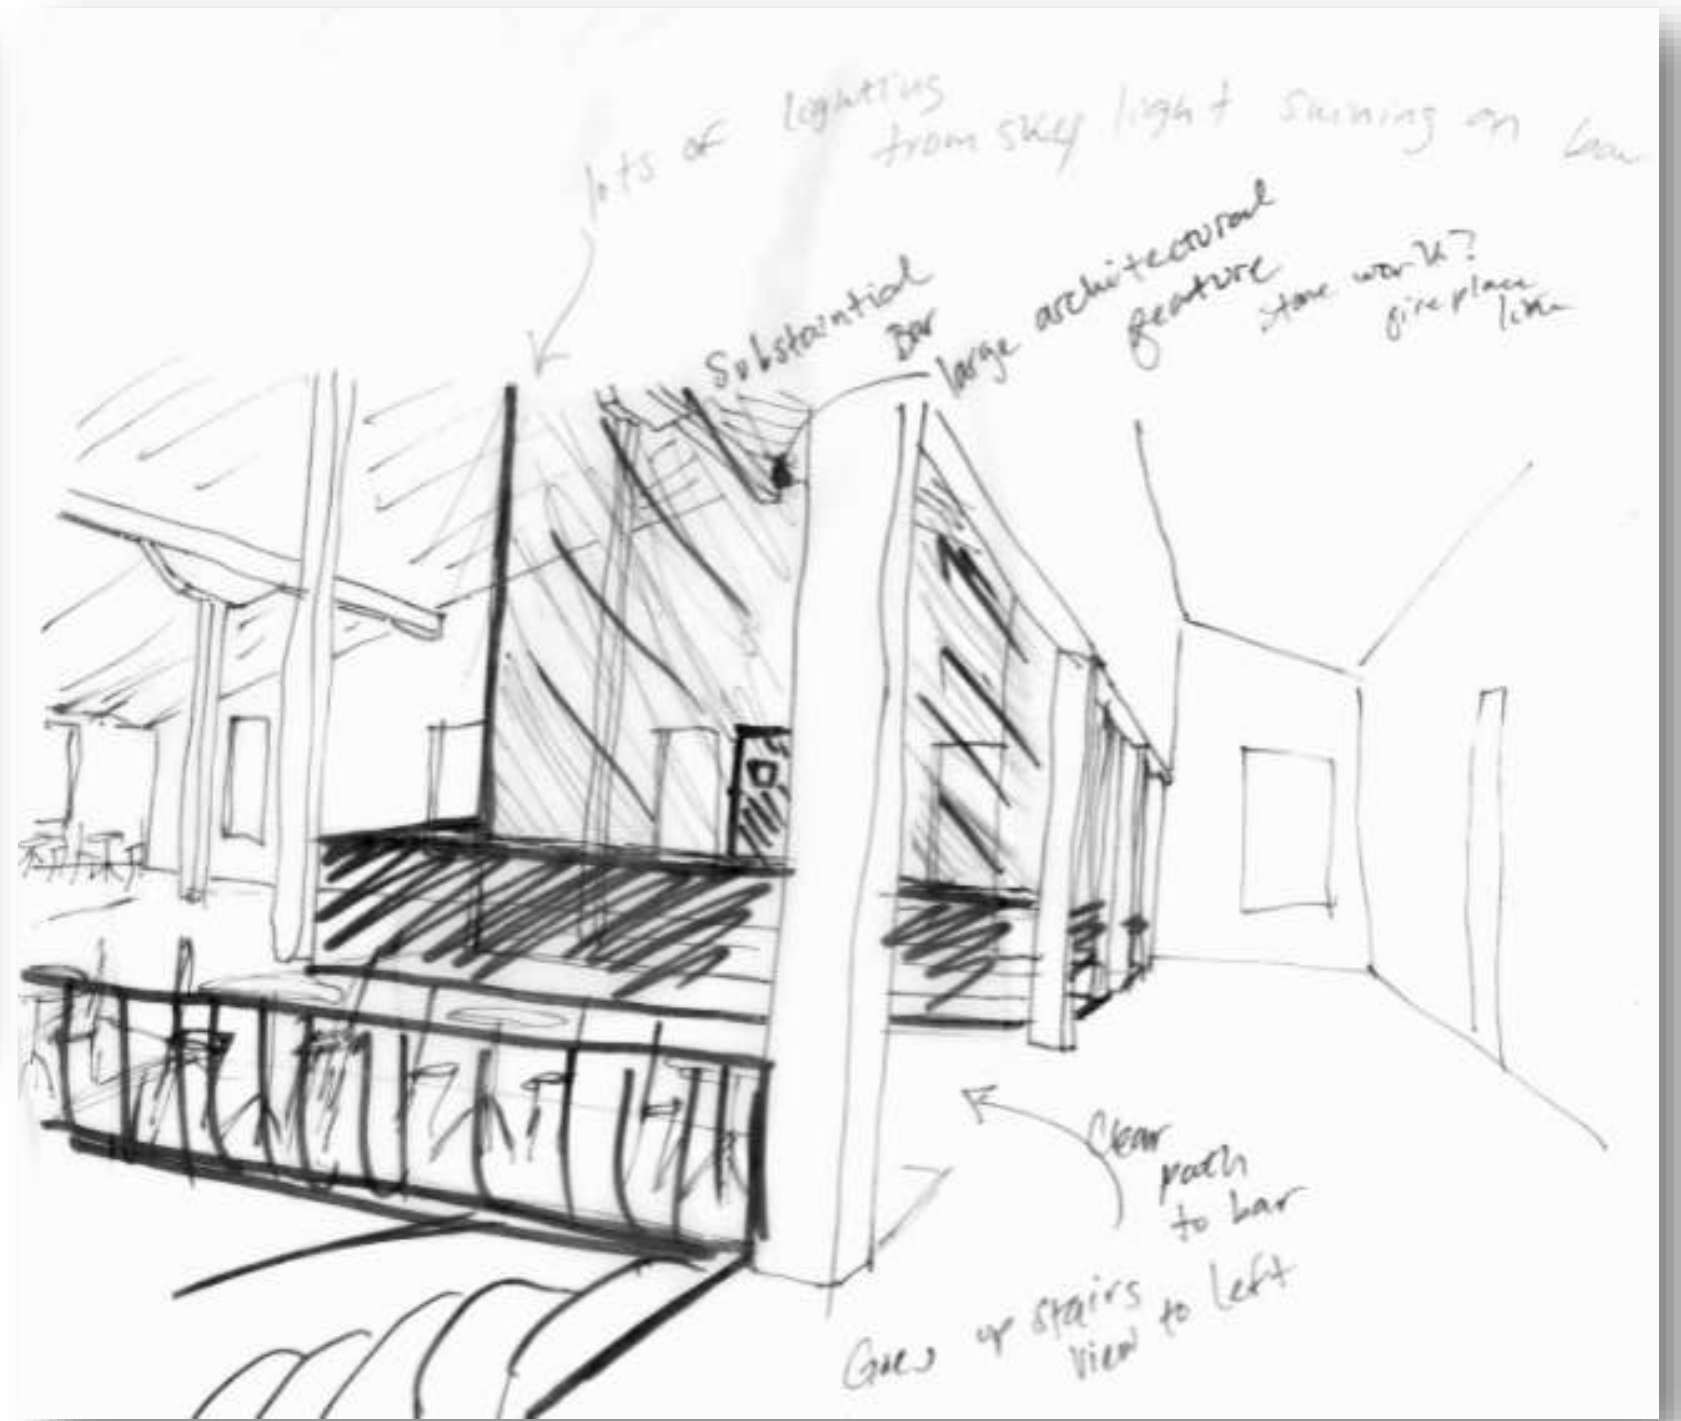

Portfolio Two

Alexis Odette

Modeling to Music Sketches

Modeling to Music Model

Wayfinding Sketches

Stair Sketches

Ceiling/Lighting Sketches

Back of the House Sketches

Diffuse Focus Work Sketches

Daydreaming Sketches

Group Planning/Meeting Sketches

Socializing Sketches

Concept

- Rustic Harvest
 - Wood elements
 - Dark Metal Finishes
 - Tobacco leaves
 - Fall colors—browns, reds, oranges, and greens
 - Focus on non-linear shapes