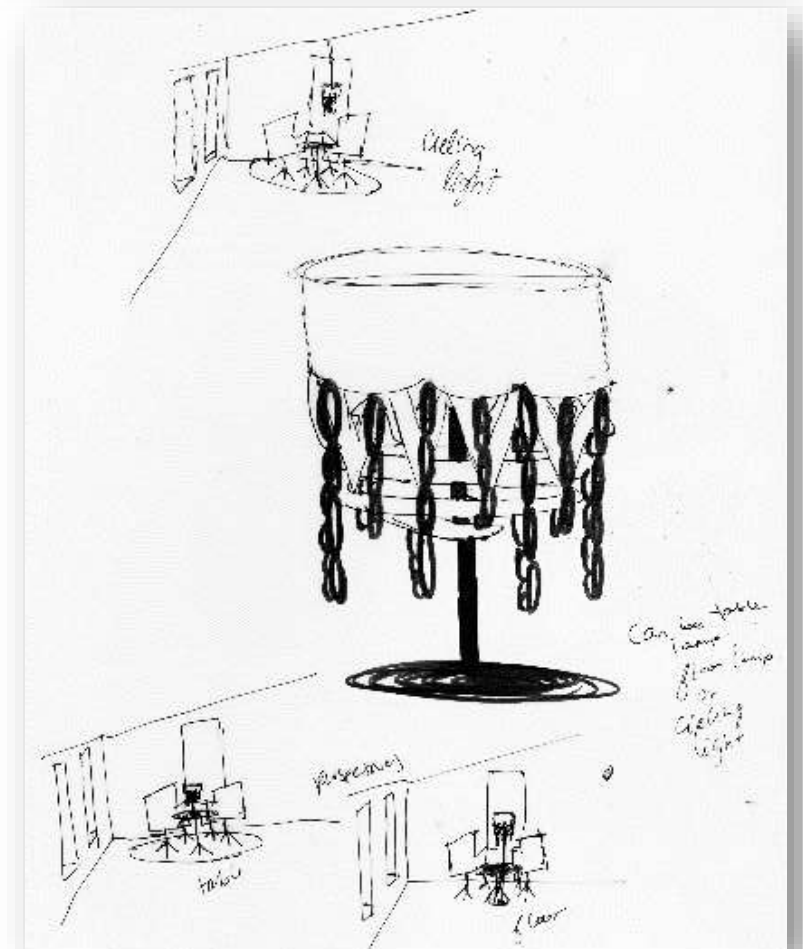

Portfolio Two

Alexis Odette

Modeling to Music Sketches

Modeling to Music Model

Wayfinding Sketches

Stair Sketches

Ceiling/Lighting Sketches

Back of the House Sketches

Diffuse Focus Work Sketches

Daydreaming Sketches

Group Planning/Meeting Sketches

Socializing Sketches

Concept

- Rustic Harvest
 - Wood elements
 - Dark Metal Finishes
 - Tobacco leaves
 - Fall colors—browns, reds, oranges, and greens
 - Focus on non-linear shapes