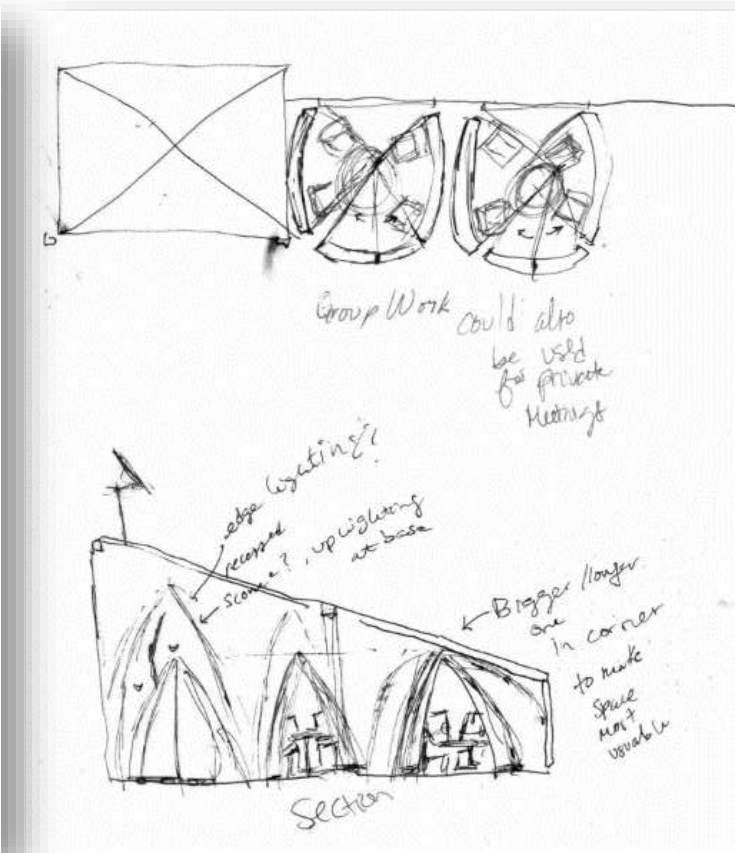

Portfolio Two

Alexis Odette

Modeling to Music Sketches

Modeling to Music Model

Wayfinding Sketches

Stair Sketches

Ceiling/Lighting Sketches

Back of the House Sketches

Diffuse Focus Work Sketches

Daydreaming Sketches

Group Planning/Meeting Sketches

Socializing Sketches

Concept

- Rustic Harvest
 - Wood elements
 - Dark Metal Finishes
 - Tobacco leaves
 - Fall colors—browns, reds, oranges, and greens
 - Focus on non-linear shapes