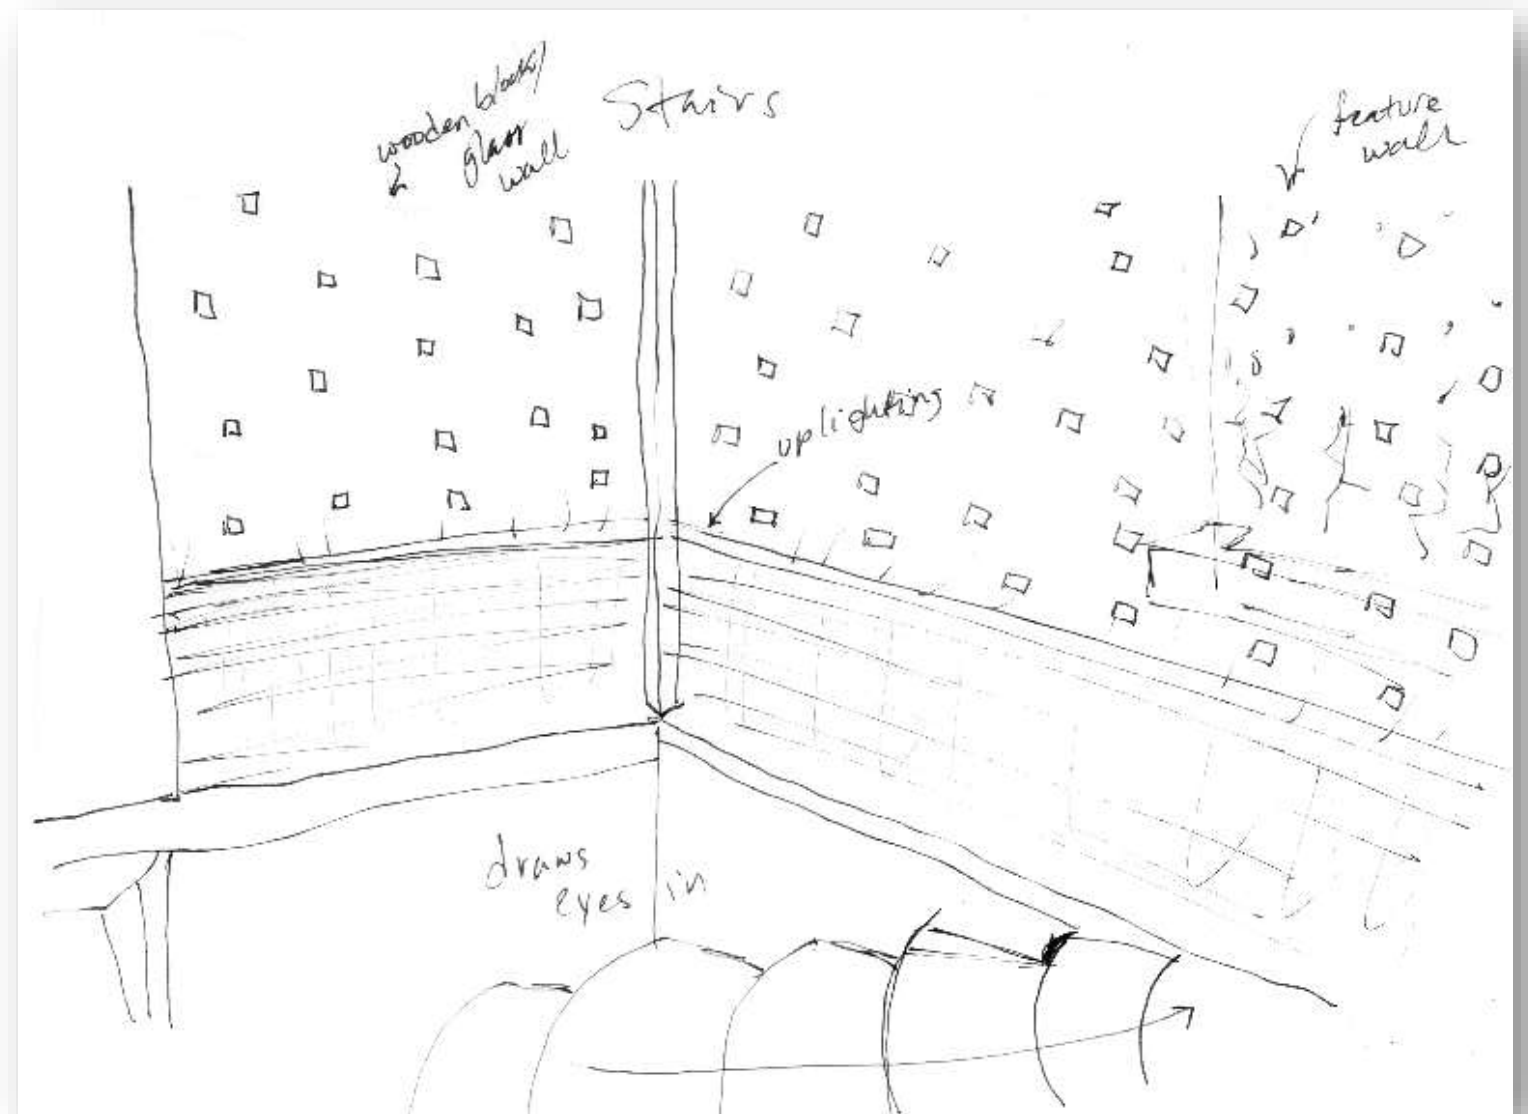

Portfolio Two

Alexis Odette

Modeling to Music Sketches

Modeling to Music Model

Wayfinding Sketches

Stair Sketches

Ceiling/Lighting Sketches

Back of the House Sketches

Diffuse Focus Work Sketches

Daydreaming Sketches

Group Planning/Meeting Sketches

Socializing Sketches

Concept

- Rustic Harvest
 - Wood elements
 - Dark Metal Finishes
 - Tobacco leaves
 - Fall colors—browns, reds, oranges, and greens
 - Focus on non-linear shapes