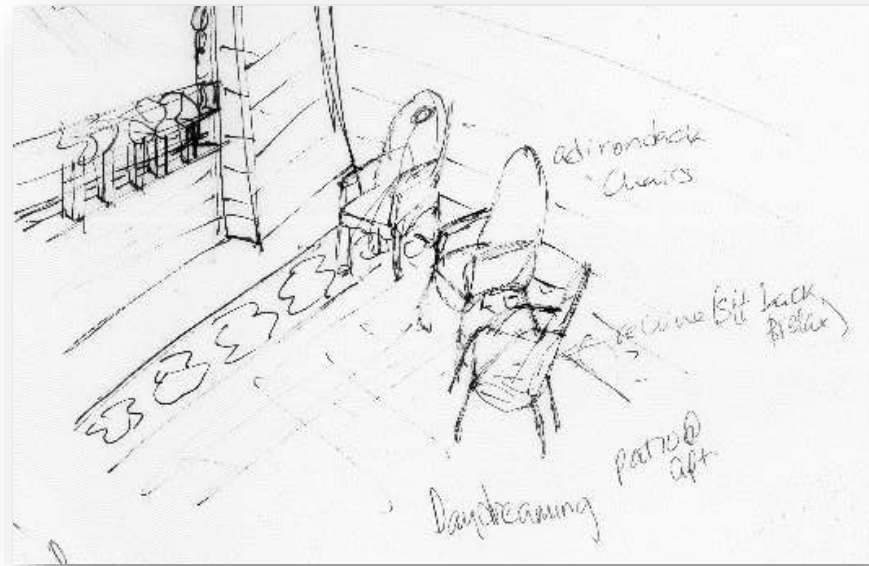

Portfolio Two

Alexis Odette

Modeling to Music Sketches

Modeling to Music Model

Wayfinding Sketches

Stair Sketches

Ceiling/Lighting Sketches

Back of the House Sketches

Diffuse Focus Work Sketches

Daydreaming Sketches

Group Planning/Meeting Sketches

Socializing Sketches

Concept

- Rustic Harvest
 - Wood elements
 - Dark Metal Finishes
 - Tobacco leaves
 - Fall colors—browns, reds, oranges, and greens
 - Focus on non-linear shapes