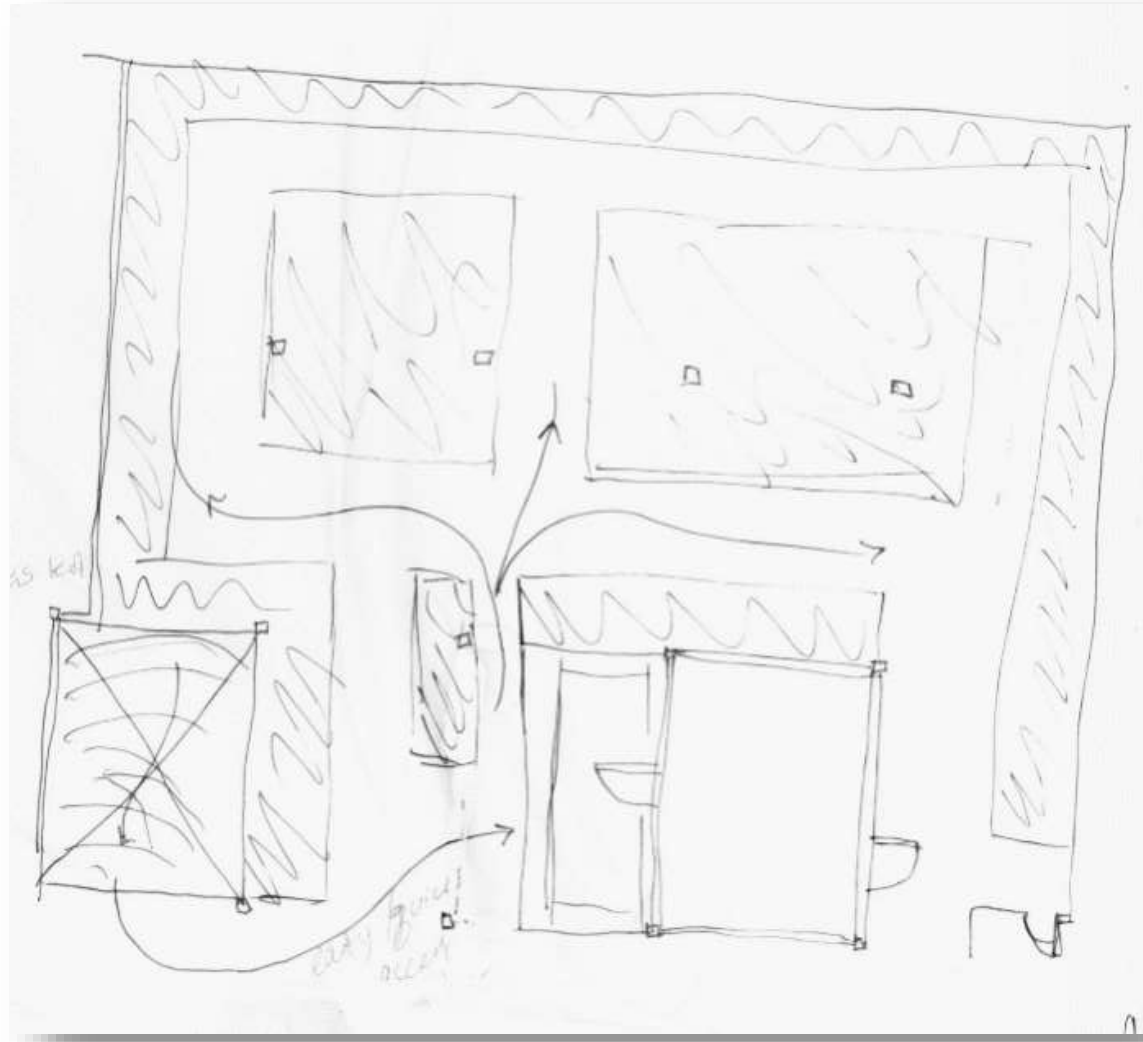

Portfolio Two

Alexis Odette

Modeling to Music Sketches

Modeling to Music Model

Wayfinding Sketches

Stair Sketches

Ceiling/Lighting Sketches

Back of the House Sketches

Diffuse Focus Work Sketches

Daydreaming Sketches

Group Planning/Meeting Sketches

Socializing Sketches

Concept

- Rustic Harvest
 - Wood elements
 - Dark Metal Finishes
 - Tobacco leaves
 - Fall colors—browns, reds, oranges, and greens
 - Focus on non-linear shapes