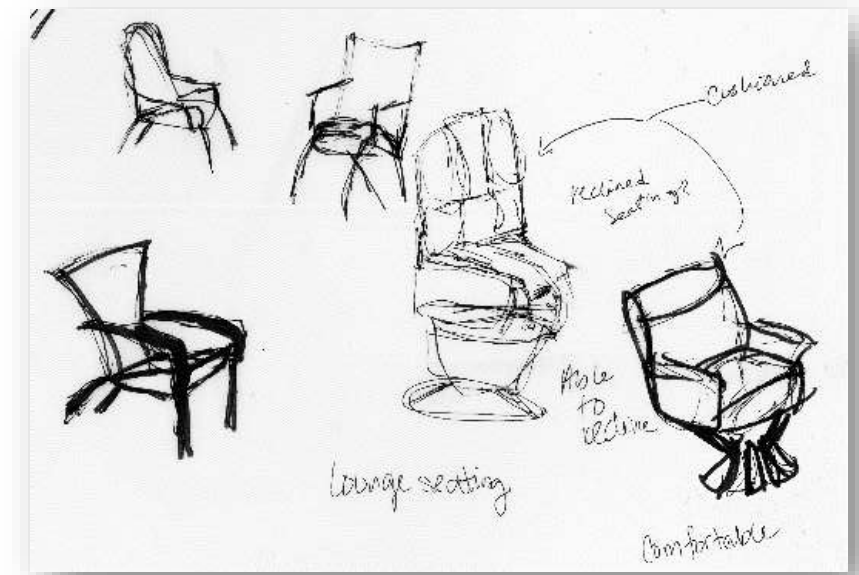

Portfolio Two

Alexis Odette

Modeling to Music Sketches

Modeling to Music Model

Wayfinding Sketches

Stair Sketches

Ceiling/Lighting Sketches

Back of the House Sketches

Diffuse Focus Work Sketches

Daydreaming Sketches

Group Planning/Meeting Sketches

Socializing Sketches

Concept

- Rustic Harvest
 - Wood elements
 - Dark Metal Finishes
 - Tobacco leaves
 - Fall colors—browns, reds, oranges, and greens
 - Focus on non-linear shapes