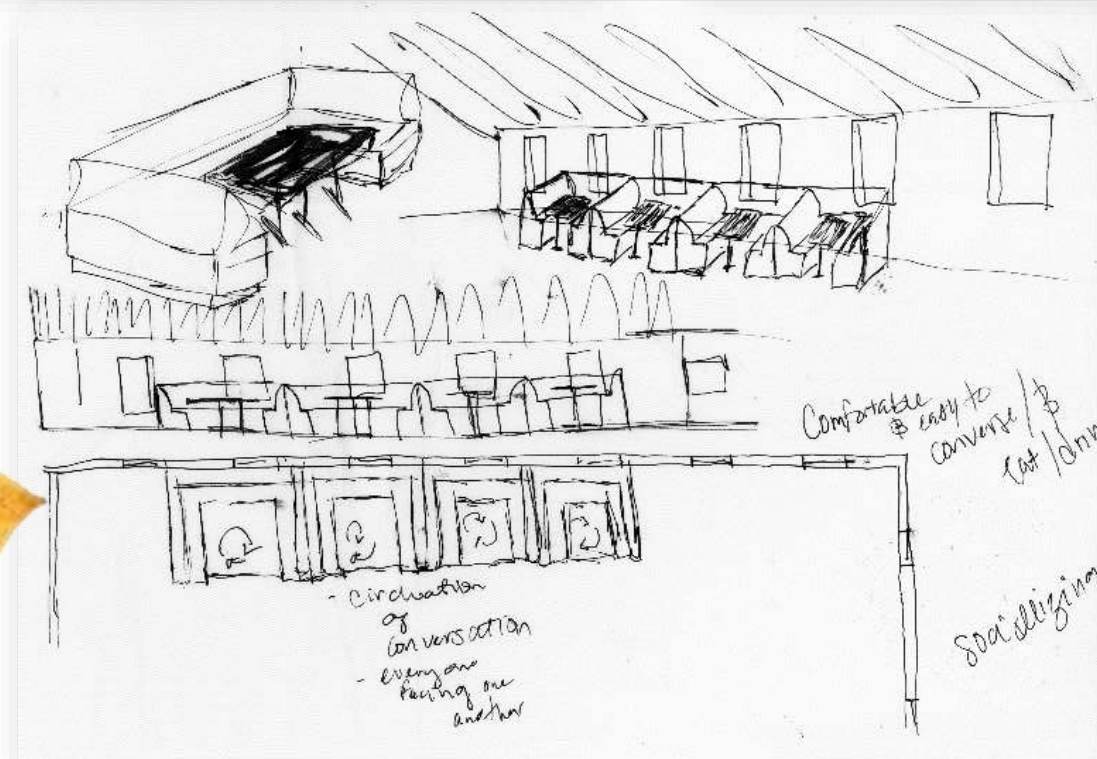

Portfolio Two

Alexis Odette

Modeling to Music Sketches

Modeling to Music Model

Wayfinding Sketches

Stair Sketches

Ceiling/Lighting Sketches

Back of the House Sketches

Diffuse Focus Work Sketches

Daydreaming Sketches

Group Planning/Meeting Sketches

Socializing Sketches

Concept

- Rustic Harvest
 - Wood elements
 - Dark Metal Finishes
 - Tobacco leaves
 - Fall colors—browns, reds, oranges, and greens
 - Focus on non-linear shapes