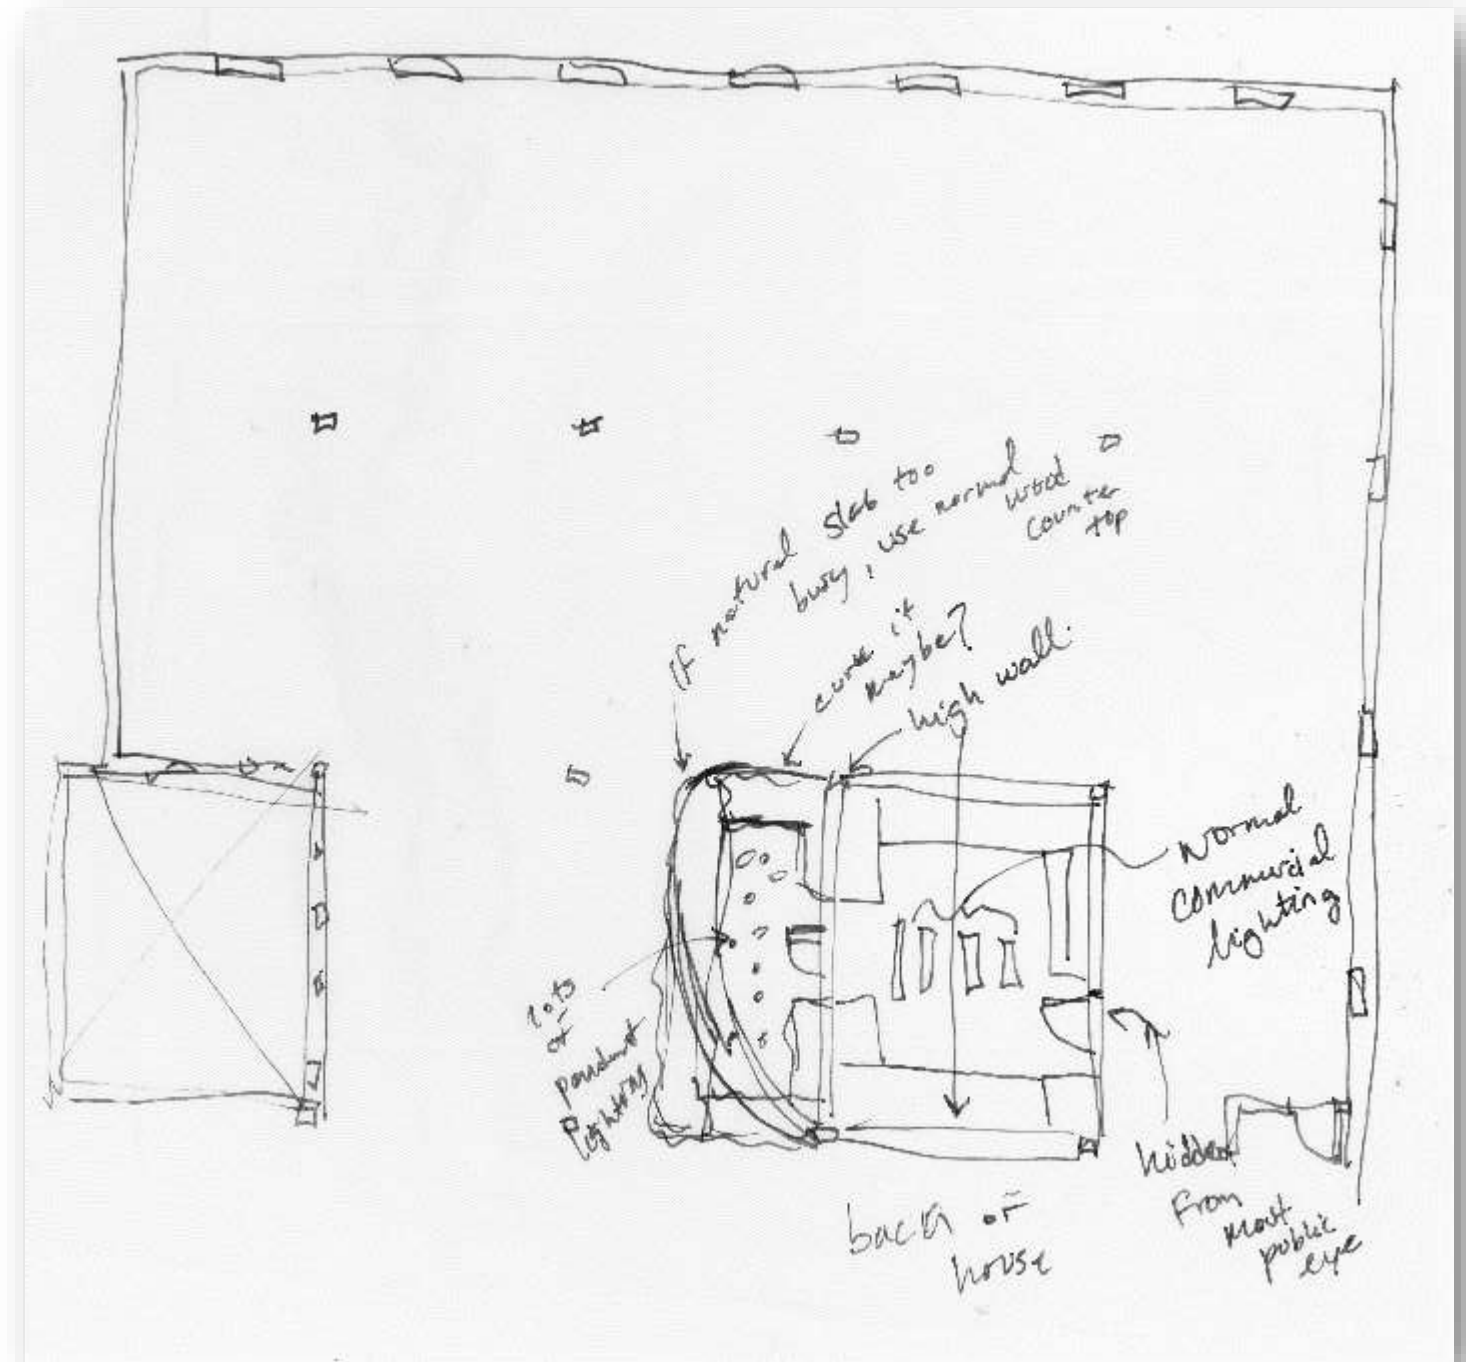

Portfolio Two

Alexis Odette

Modeling to Music Sketches

Modeling to Music Model

Wayfinding Sketches

Stair Sketches

Ceiling/Lighting Sketches

Back of the House Sketches

Diffuse Focus Work Sketches

Daydreaming Sketches

Group Planning/Meeting Sketches

Socializing Sketches

Concept

- Rustic Harvest
 - Wood elements
 - Dark Metal Finishes
 - Tobacco leaves
 - Fall colors—browns, reds, oranges, and greens
 - Focus on non-linear shapes