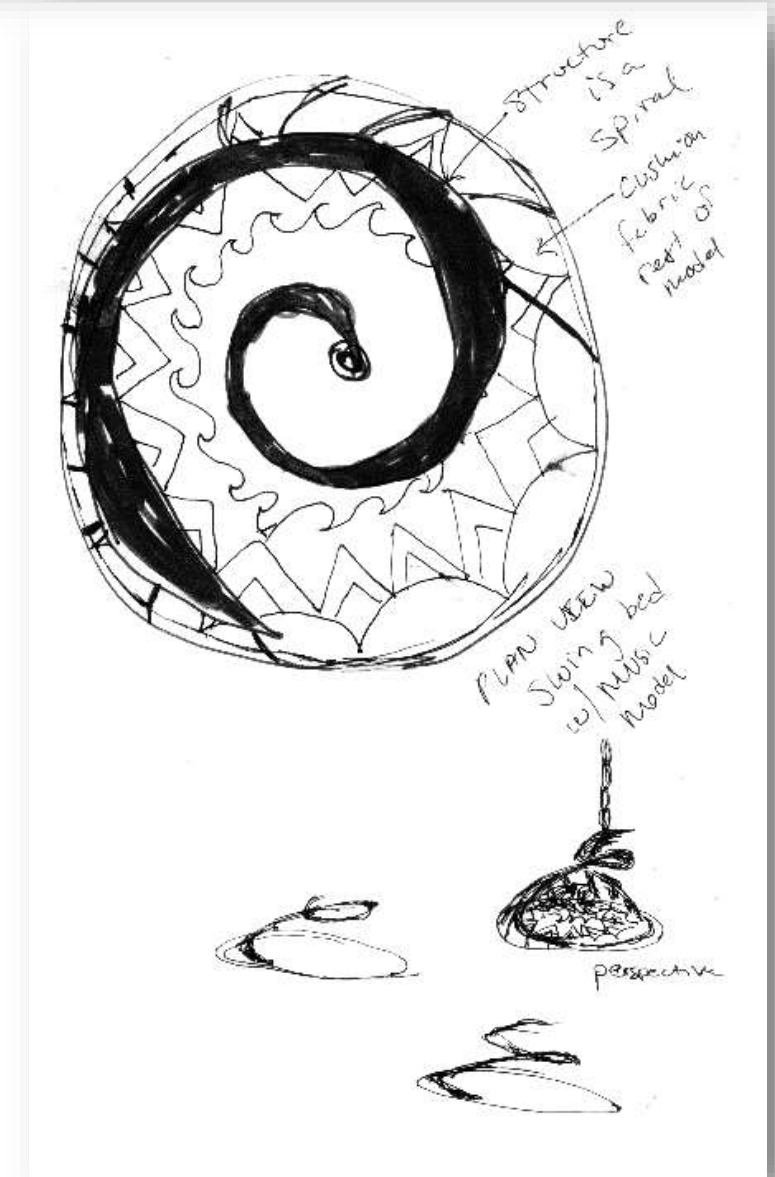

Portfolio Two

Alexis Odette

Modeling to Music Sketches

Modeling to Music Model

Wayfinding Sketches

Stair Sketches

Ceiling/Lighting Sketches

Back of the House Sketches

Diffuse Focus Work Sketches

Daydreaming Sketches

Group Planning/Meeting Sketches

Socializing Sketches

Concept

- Rustic Harvest
 - Wood elements
 - Dark Metal Finishes
 - Tobacco leaves
 - Fall colors—browns, reds, oranges, and greens
 - Focus on non-linear shapes