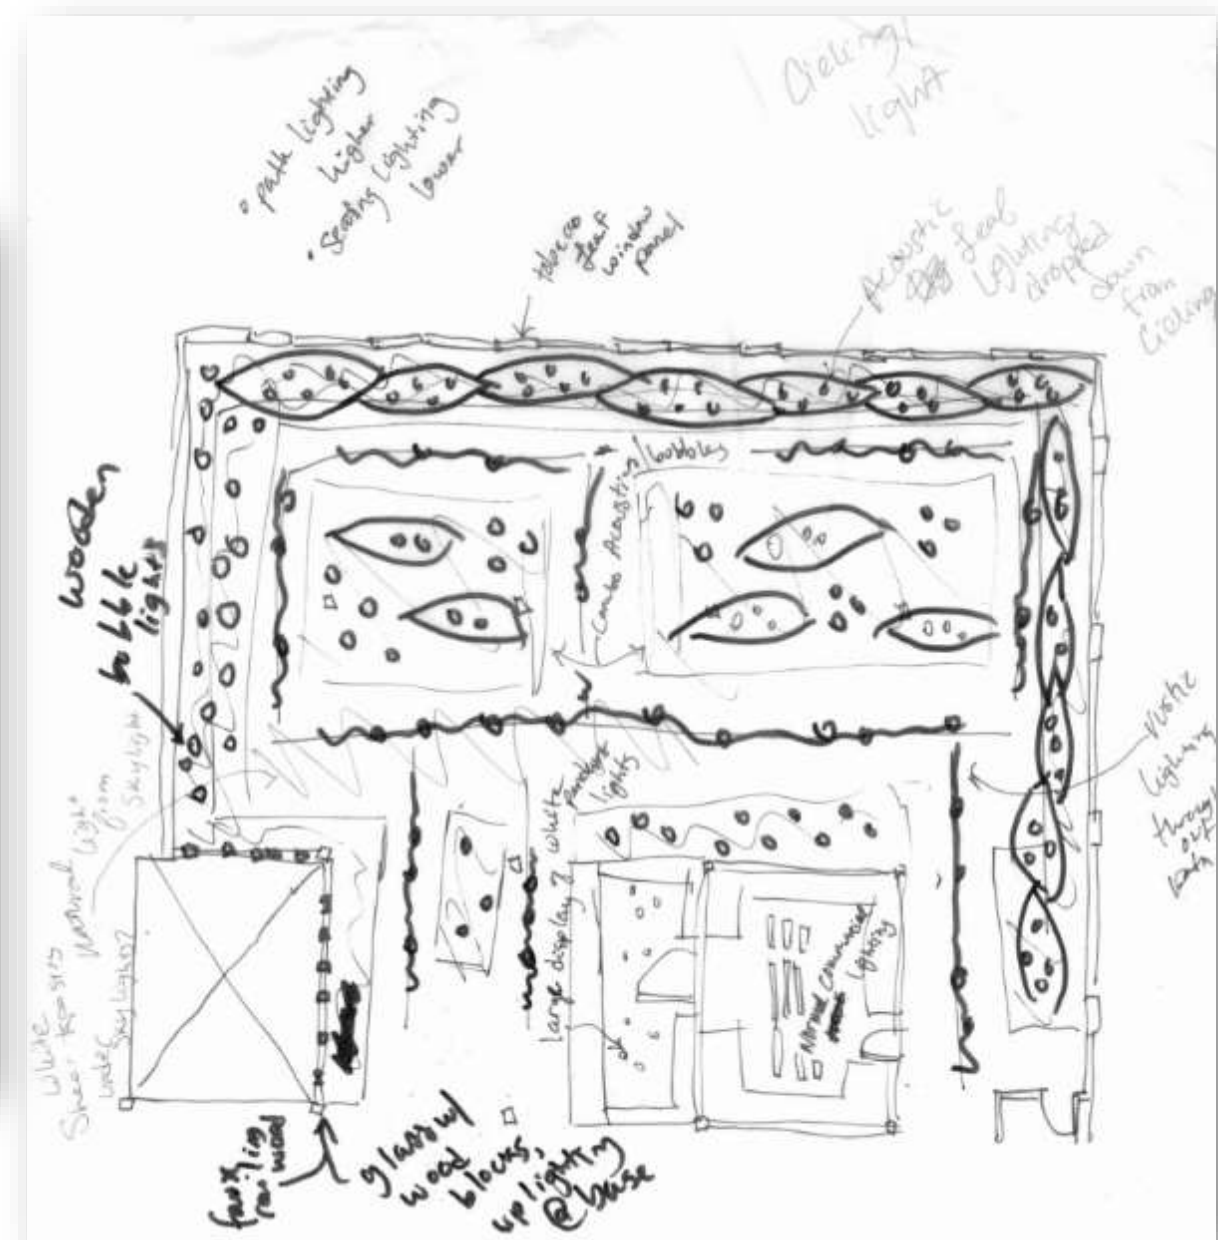

Portfolio Two

Alexis Odette

Modeling to Music Sketches

Modeling to Music Model

Wayfinding Sketches

Stair Sketches

Ceiling/Lighting Sketches

Back of the House Sketches

Diffuse Focus Work Sketches

Daydreaming Sketches

Group Planning/Meeting Sketches

Socializing Sketches

Concept

- Rustic Harvest
 - Wood elements
 - Dark Metal Finishes
 - Tobacco leaves
 - Fall colors—browns, reds, oranges, and greens
 - Focus on non-linear shapes