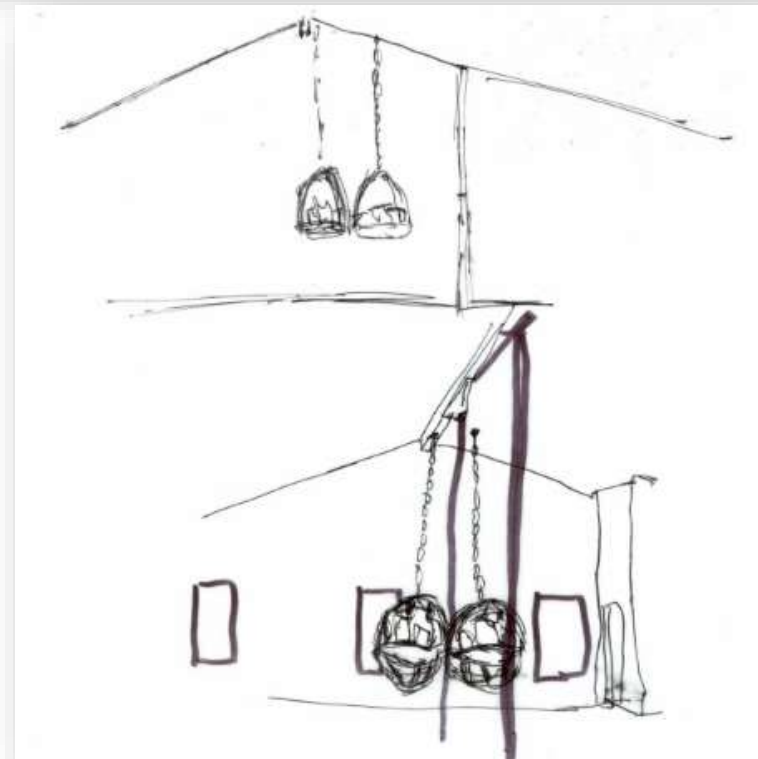

Portfolio Two

Alexis Odette

Modeling to Music Sketches

Modeling to Music Model

Wayfinding Sketches

Stair Sketches

Ceiling/Lighting Sketches

Back of the House Sketches

Diffuse Focus Work Sketches

Daydreaming Sketches

Group Planning/Meeting Sketches

Socializing Sketches

Concept

- Rustic Harvest
 - Wood elements
 - Dark Metal Finishes
 - Tobacco leaves
 - Fall colors—browns, reds, oranges, and greens
 - Focus on non-linear shapes