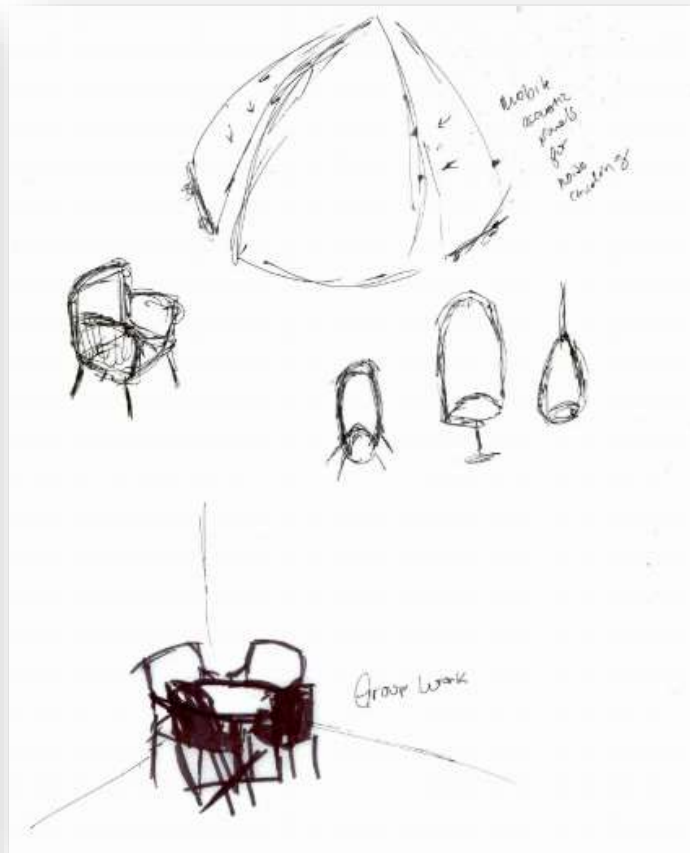

Portfolio Two

Alexis Odette

Modeling to Music Sketches

Modeling to Music Model

Wayfinding Sketches

Stair Sketches

Ceiling/Lighting Sketches

Back of the House Sketches

Diffuse Focus Work Sketches

Daydreaming Sketches

Group Planning/Meeting Sketches

Socializing Sketches

Concept

- Rustic Harvest
 - Wood elements
 - Dark Metal Finishes
 - Tobacco leaves
 - Fall colors—browns, reds, oranges, and greens
 - Focus on non-linear shapes