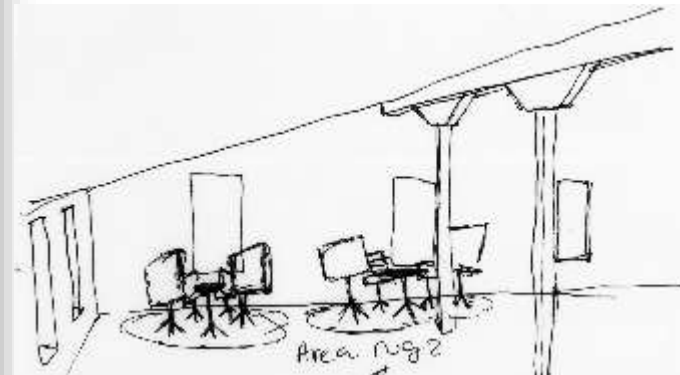

Portfolio Two

Alexis Odette

Modeling to Music Sketches

Modeling to Music Model

Wayfinding Sketches

Stair Sketches

Ceiling/Lighting Sketches

Back of the House Sketches

Diffuse Focus Work Sketches

Daydreaming Sketches

Group Planning/Meeting Sketches

Socializing Sketches

Concept

- Rustic Harvest
 - Wood elements
 - Dark Metal Finishes
 - Tobacco leaves
 - Fall colors—browns, reds, oranges, and greens
 - Focus on non-linear shapes