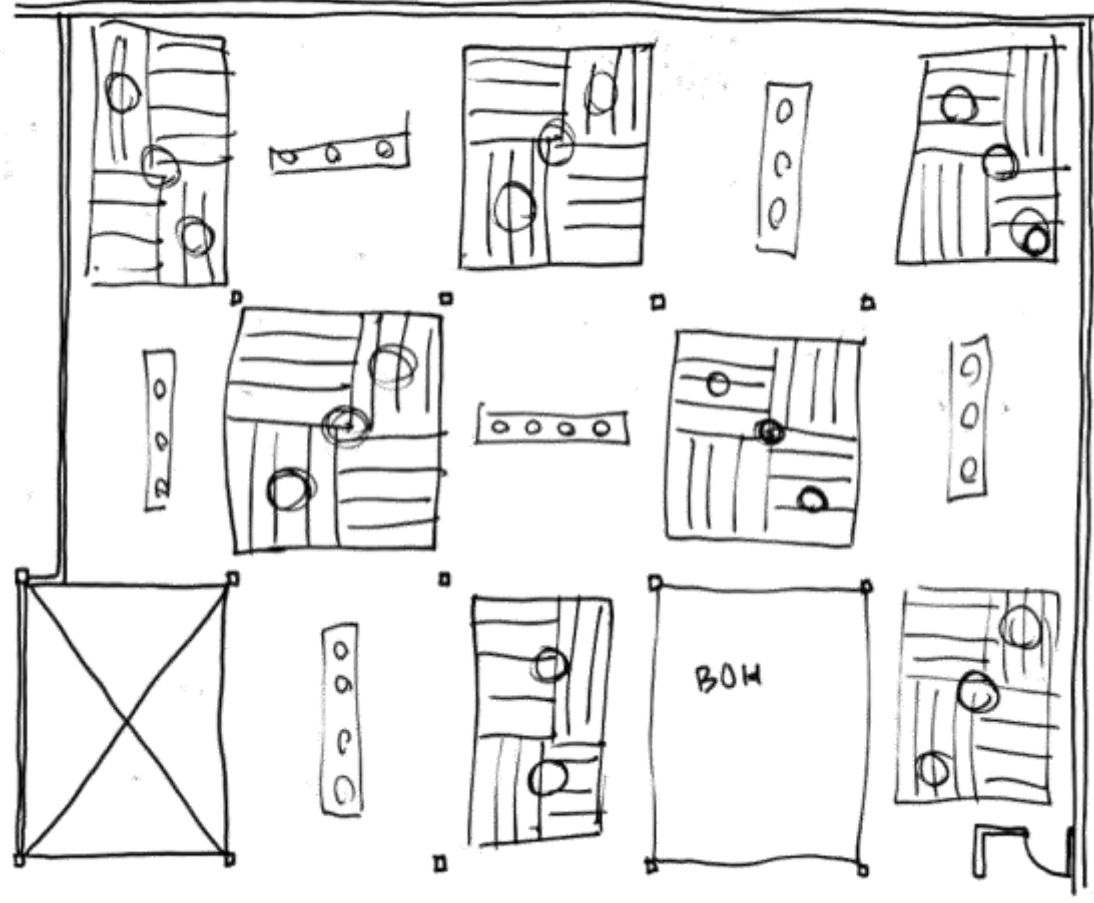

Portfolio Two Paige Stark

Modeling to Music Sketches

Modeling to Music Model

Problem Resolution Sketches Wayfinding

Problem Resolution Sketches Stairs

Problem Resolution Sketches Ceiling and Lighting

Problem Resolution Sketches Back of House

Concept

- The dark navy blue and gold touches reflect the old European coffee houses.
- The dark navy also provides a background that could go well with any local art..

Color Rationale