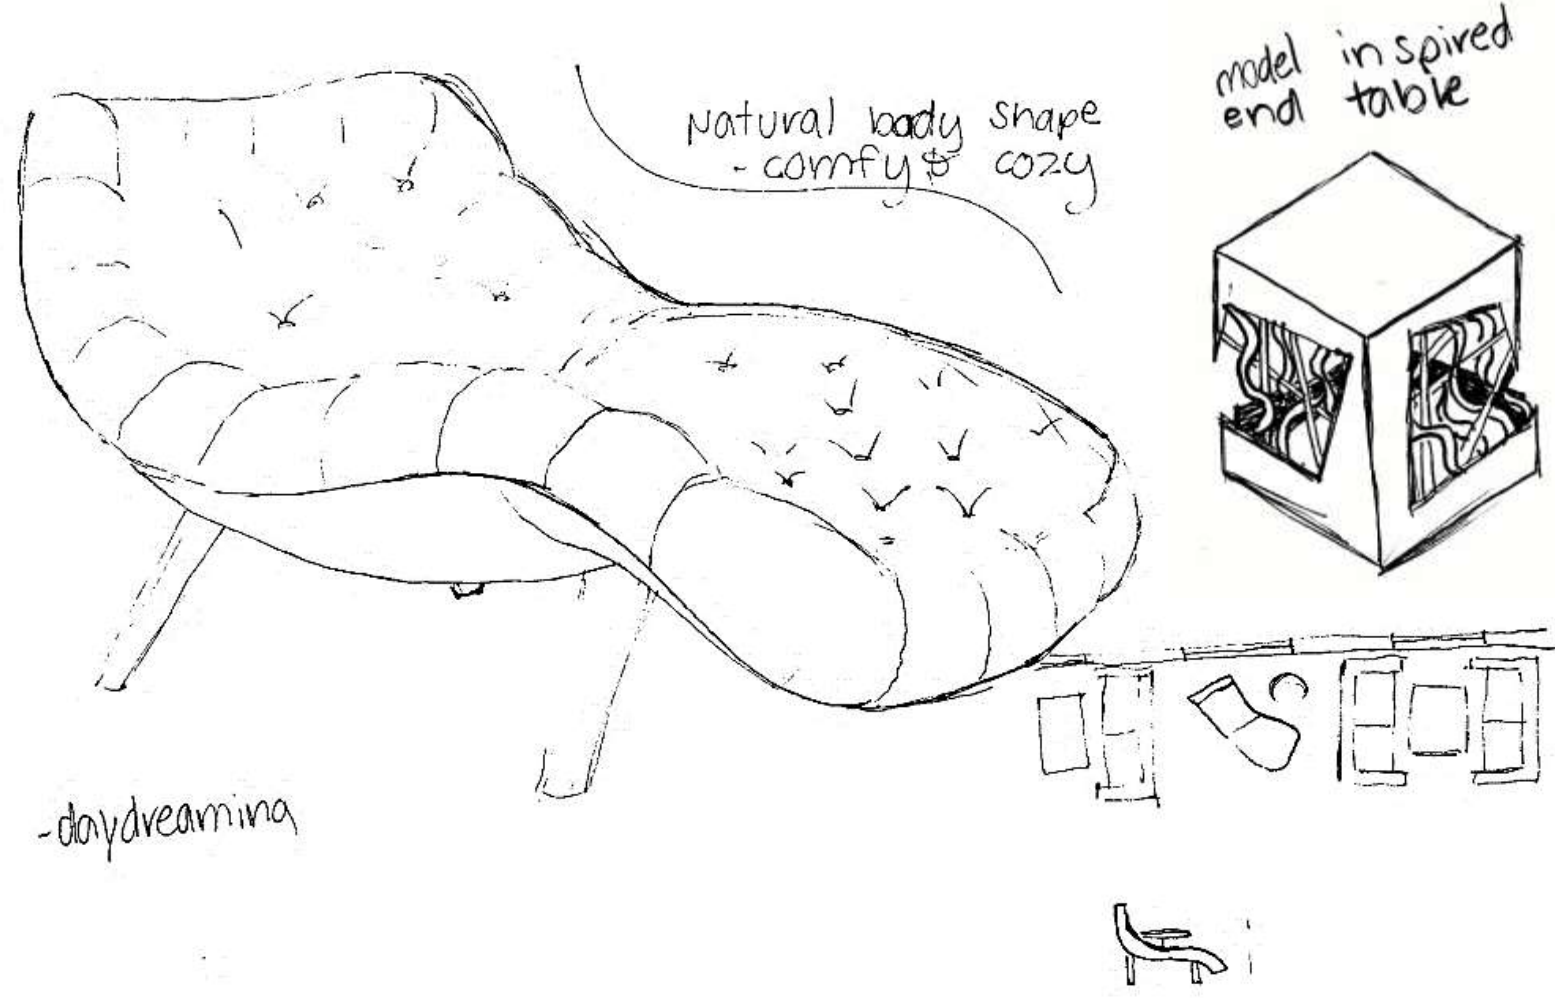

Portfolio Two Paige Stark

Modeling to Music Sketches

Modeling to Music Model

Problem Resolution Sketches Wayfinding

Problem Resolution Sketches Stairs

Problem Resolution Sketches Ceiling and Lighting

Problem Resolution Sketches Back of House

- private work space
- sketching, writing, ect

small ottoman

Model inspired chandelier

- Studio space inside the coffee house
- Local artists could hang their work throughout the coffee house
- Art supplies, water color pallets, sketchbooks could be sold.
- Events like wine and designs could be held in the studio

Concept

- The dark navy blue and gold touches reflect the old European coffee houses.
- The dark navy also provides a background that could go well with any local art..

Color Rationale