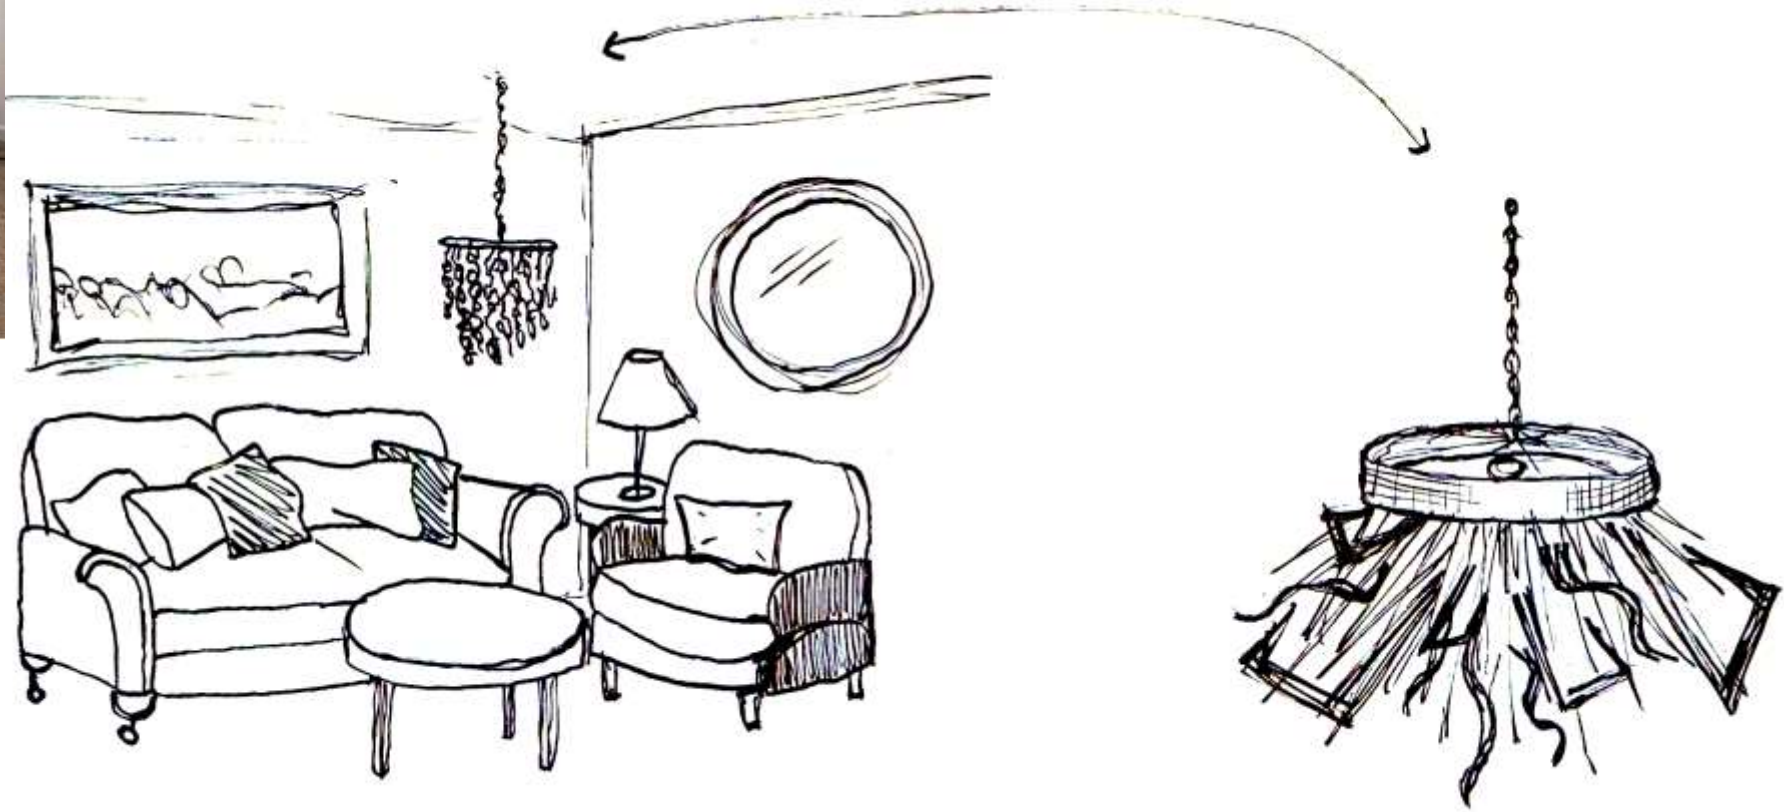

- private work space
- sketching, writing, ect

small ottoman

Model inspired chandelier

- Studio space inside the coffee house
- Local artists could hang their work throughout the coffee house
- Art supplies, water color pallets, sketchbooks could be sold.
- Events like wine and designs could be held in the studio

Concept

- The dark navy blue and gold touches reflect the old European coffee houses.
- The dark navy also provides a background that could go well with any local art..

Color Rationale