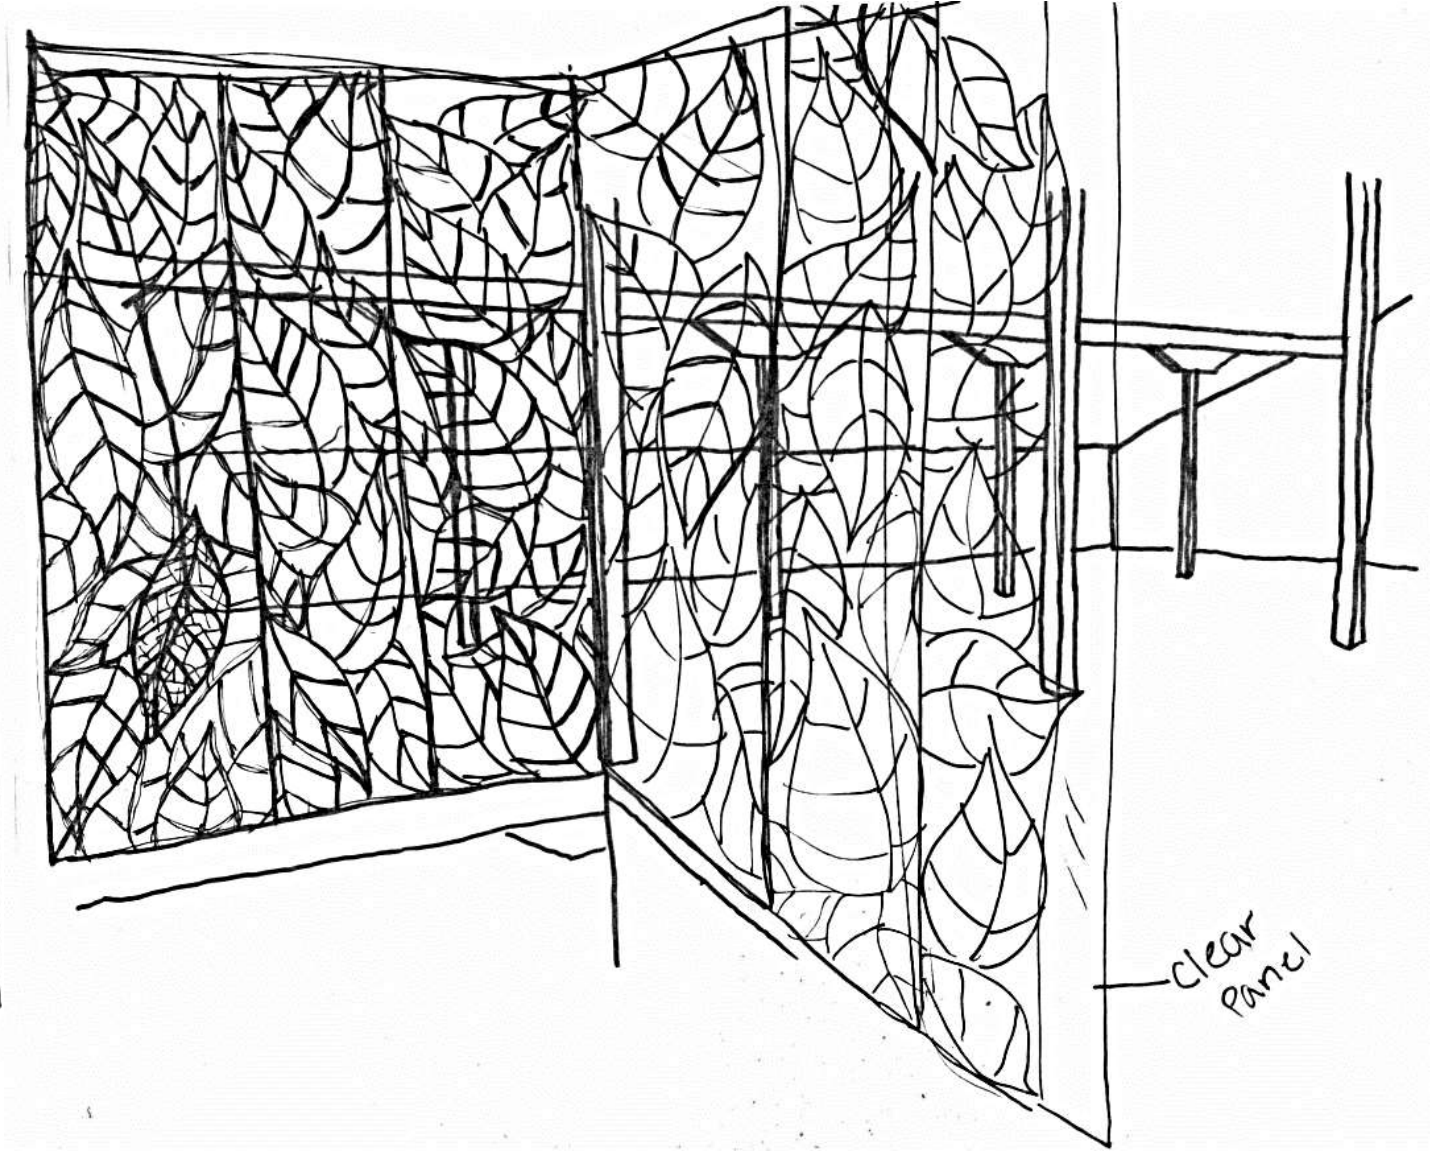

Portfolio Two Paige Stark

Modeling to Music Sketches

Modeling to Music Model

Problem Resolution Sketches Wayfinding

Problem Resolution Sketches Stairs

Problem Resolution Sketches Ceiling and Lighting

Problem Resolution Sketches Back of House

- private work space
- sketching, writing, ect

small ottoman

Model inspired chandelier

- Studio space inside the coffee house
- Local artists could hang their work throughout the coffee house
- Art supplies, water color pallets, sketchbooks could be sold.
- Events like wine and designs could be held in the studio

Concept

- The dark navy blue and gold touches reflect the old European coffee houses.
- The dark navy also provides a background that could go well with any local art..

Color Rationale