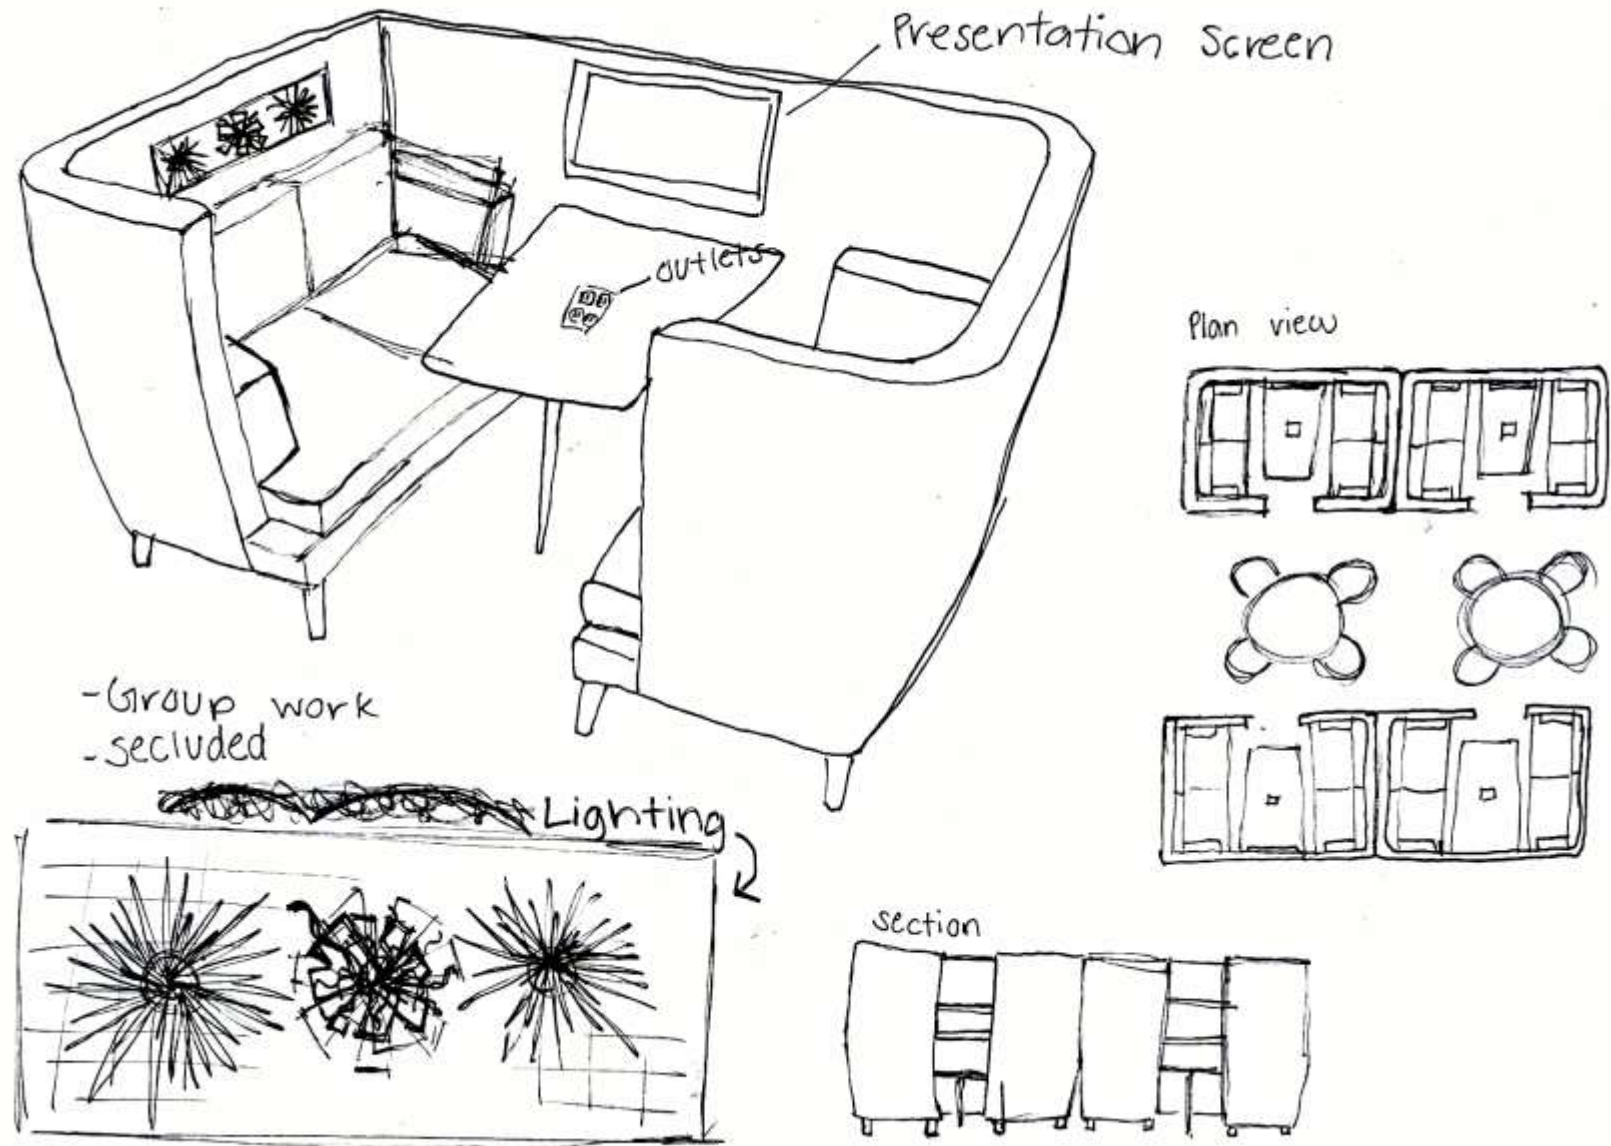

Portfolio Two Paige Stark

Modeling to Music Sketches

Modeling to Music Model

Problem Resolution Sketches Wayfinding

Problem Resolution Sketches Stairs

Problem Resolution Sketches Ceiling and Lighting

Problem Resolution Sketches Back of House

- private work space
- sketching, writing, ect

small ottoman

Model inspired chandelier

- Studio space inside the coffee house
- Local artists could hang their work throughout the coffee house
- Art supplies, water color pallets, sketchbooks could be sold.
- Events like wine and designs could be held in the studio

Concept

- The dark navy blue and gold touches reflect the old European coffee houses.
- The dark navy also provides a background that could go well with any local art..

Color Rationale