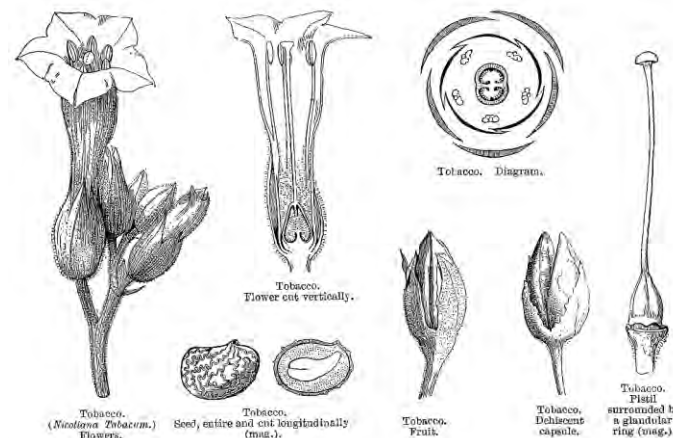

## Concept Rationale

Tiffany Alexander  
IDSN 2102 F19

The Design concept chosen was inspired by the tobacco plant. Many people throughout North Carolina and Greenville have had a family member involved in the tobacco industry. It has been an integral part in North Carolina's history, as well as surrounding state's history. Tobacco plants have large leaves that when dried are used in cigars and cigarettes. However, the giant leaves and their colors from vibrant greens to dried browns are what inspired the design. On the columns will be large leaves mimicking the tobacco leaves. There will also be lights inside the leaves to help brighten the space. The space is a millennial campus, which is where college students can meet with businesses about possible jobs off of campus grounds. The students can meet with people in education, industry, government, military, and other organizations as well. Included in the design will be semi-enclosed spaces that the students can present ideas to businesses, or they can use them as a private study room to better their presentations and ideas.

## Color Rationale

Tiffany Alexander  
IDSN 2102 F19

- ❖ The colors are based off of the tobacco plant
- ❖ The colors that were chosen were bright and dark greens as well as dark browns
- ❖ The walls will be an off-white shiplap
- ❖ Cream was chosen for the accent furniture
- ❖ The floor will be a dark colored hardwood
- ❖ The leaves on the columns are a hunter green
- ❖ The brighter colors will be seen in accent pillows and décor
- ❖ Gold metal will accent the feet of the furniture and lighting

Inspiration Images

Tiffany Alexander  
IDSN 2102 F19

## References

**Title page picture:** <https://i.pinimg.com/originals/3d/71/ea/3d71ea54148998ec98c8e0ab971c486b.jpg>

**Lime Green:** <https://images-na.ssl-images-amazon.com/images/I/41sc29FSaEL. UL1001 .jpg>