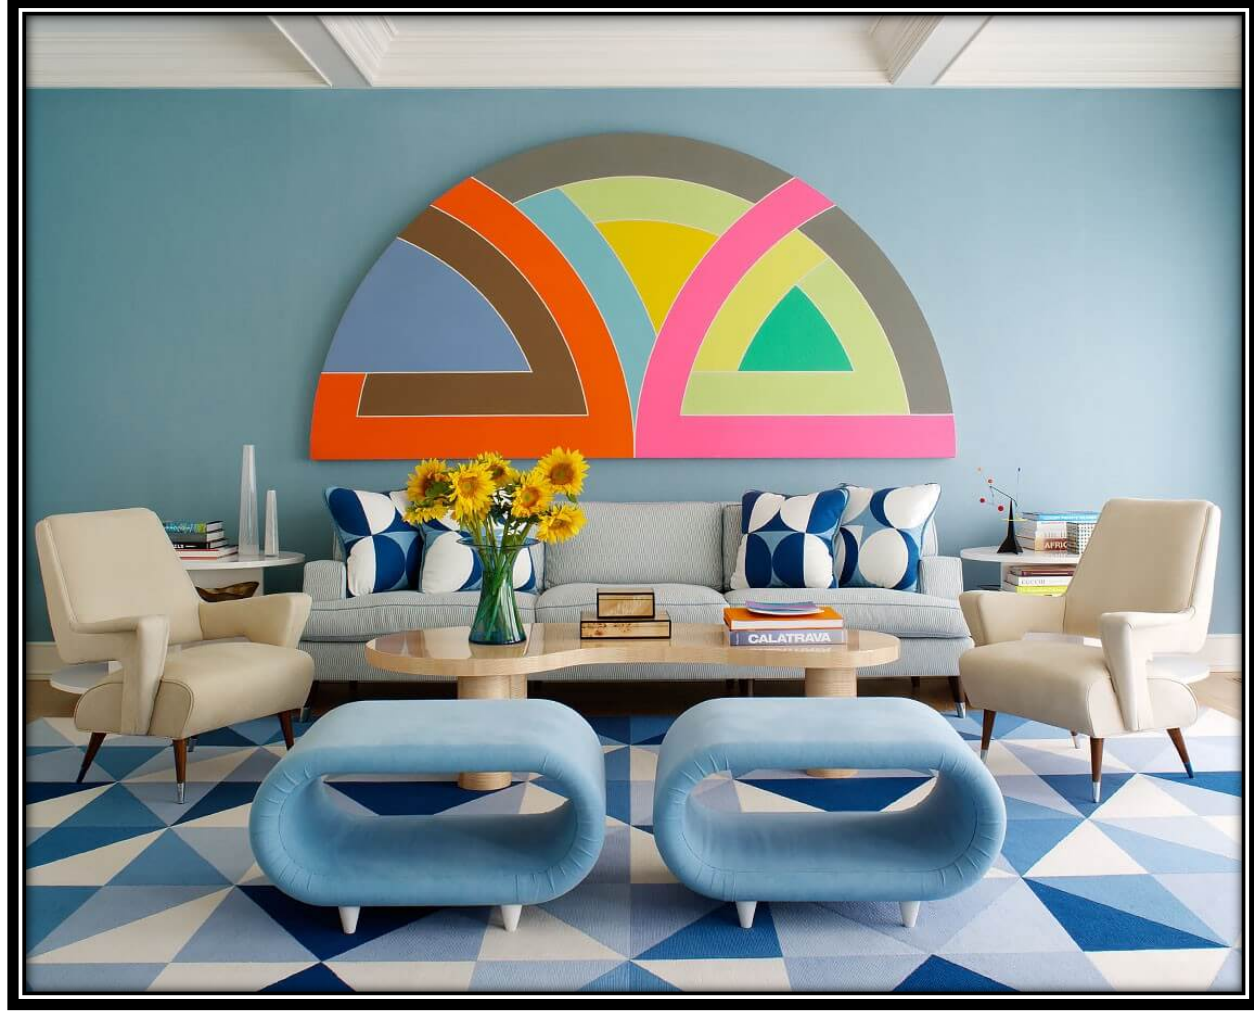

Elizabeth Brown
IDSN 2102 F19
Portfolio Three

Elizabeth Brown IDSN 2102 F19

Final Floor Plan

Elizabeth Brown IDSN 2102 F19

Inspiration

Elizabeth Brown IDSN 2102 F19

Color Rationale

Me Decade

The main concept of this design is called the "Me Decade". This concept refers back to the 1970's when times of individualism were changing, as young adults were starting to focus on themselves rather than the world at large. It is important for young adults in this day and age to have that same mindset to foster growth and set them apart from everyone else.