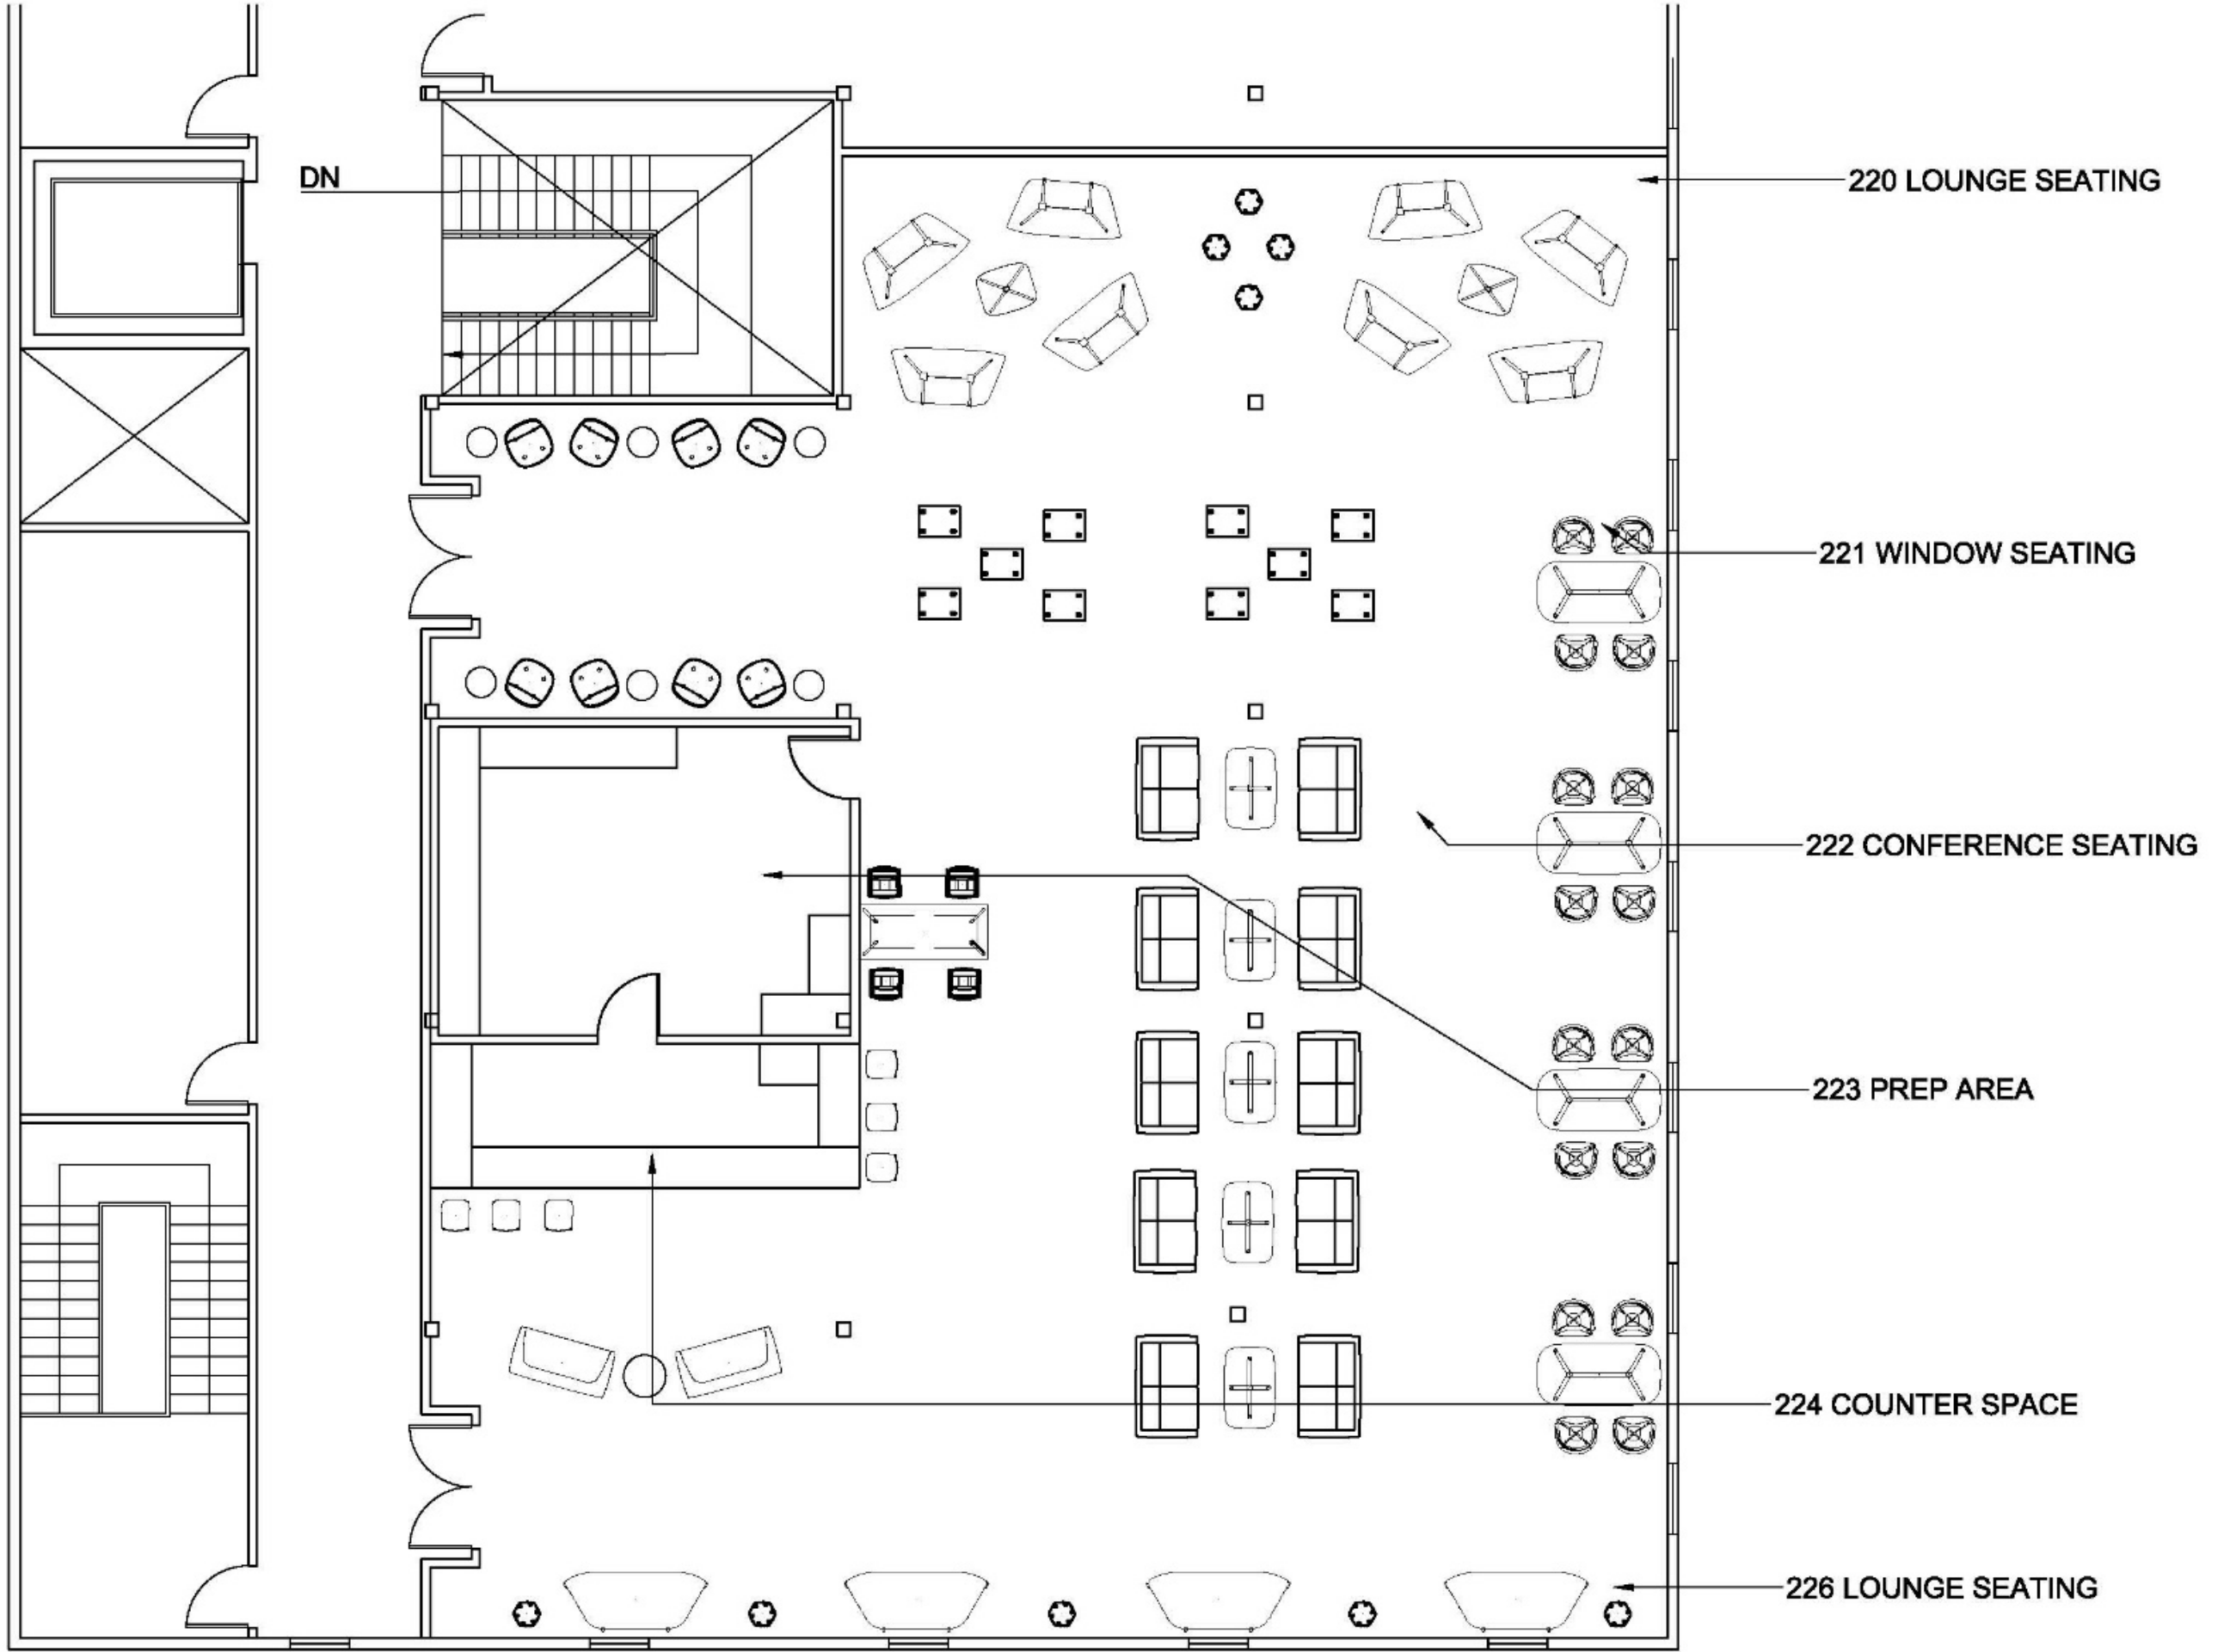

Elizabeth Brown
IDSN 2102 F19
Portfolio Three

Elizabeth Brown IDSN 2102 F19

Final Floor Plan

Elizabeth Brown IDSN 2102 F19

Inspiration

Elizabeth Brown IDSN 2102 F19

Color Rationale

Me Decade

The main concept of this design is called the "Me Decade". This concept refers back to the 1970's when times of individualism were changing, as young adults were starting to focus on themselves rather than the world at large. It is important for young adults in this day and age to have that same mindset to foster growth and set them apart from everyone else.