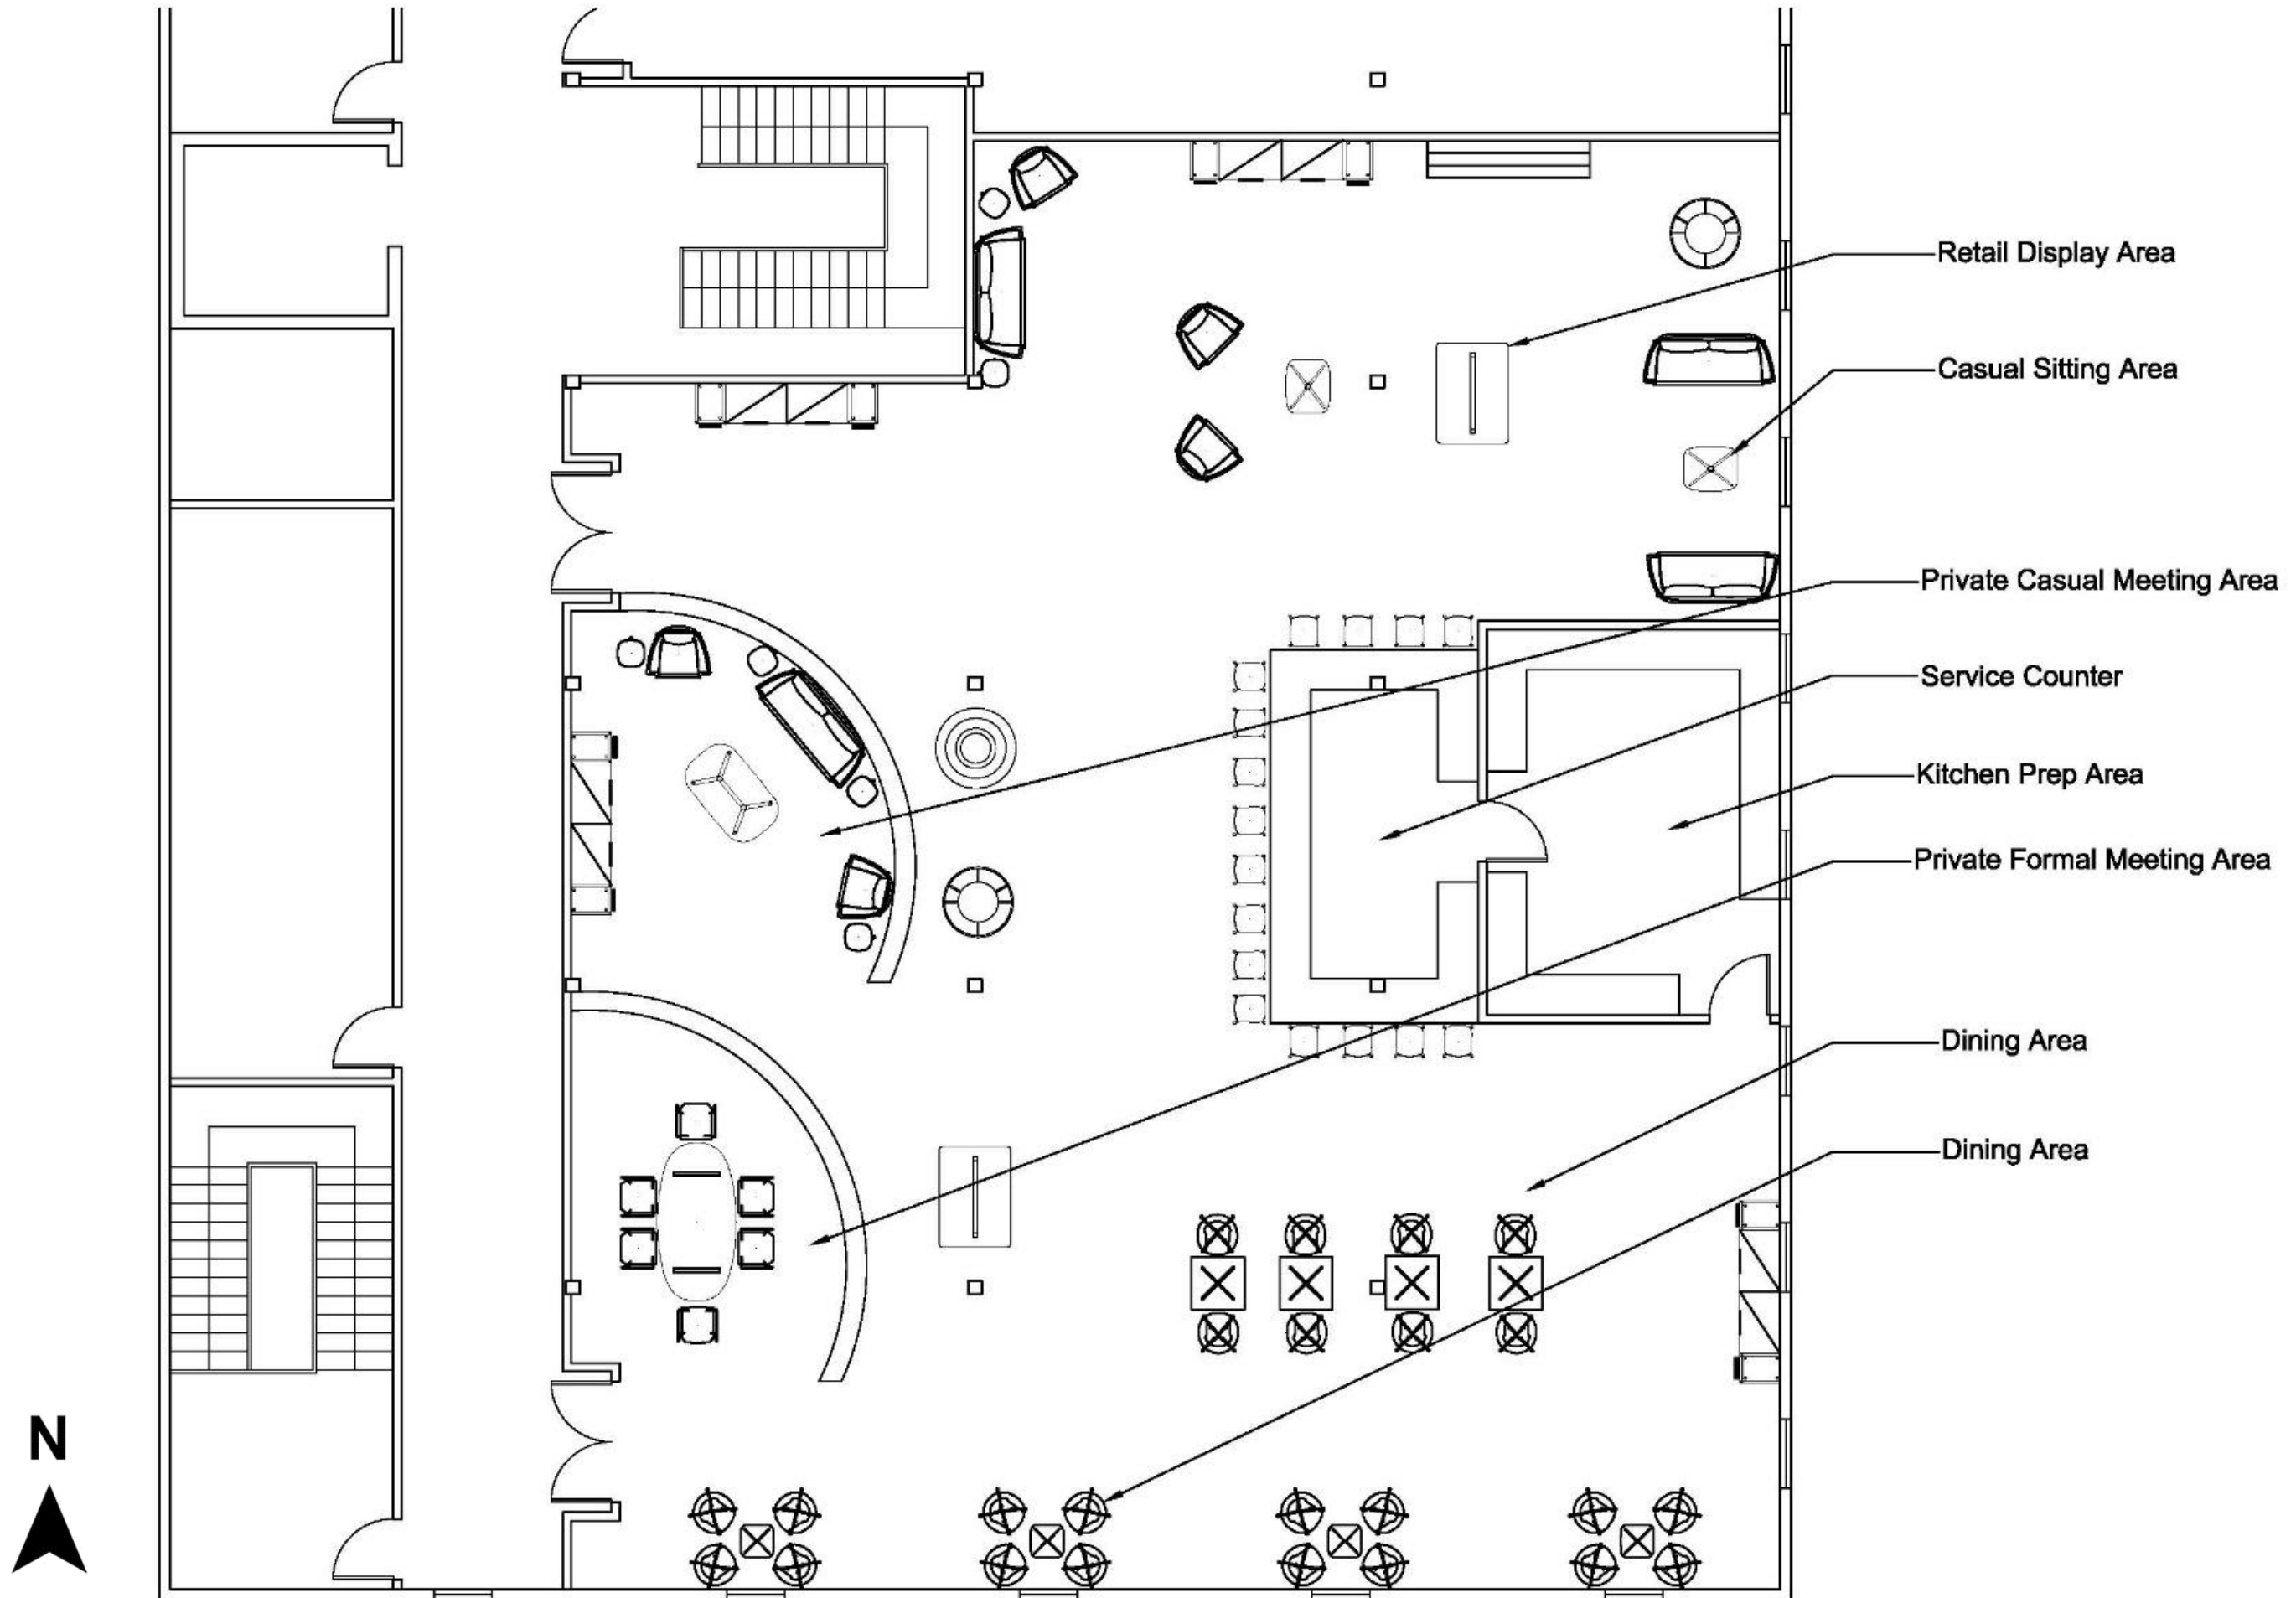

Portfolio 3

Jacquelyn Krause

IDSN 2102

Assignment 12: AutoCAD Final Furniture Plan

Jacquelyn Krause IDSN 2102 F19

Assignment 13: Concept

Buried *Treasure*

- Restoration of a historical building
- ECU Pirate theme
- Collaborative workspace
- Refined and Rustic Design to compliment the Southern history of the building