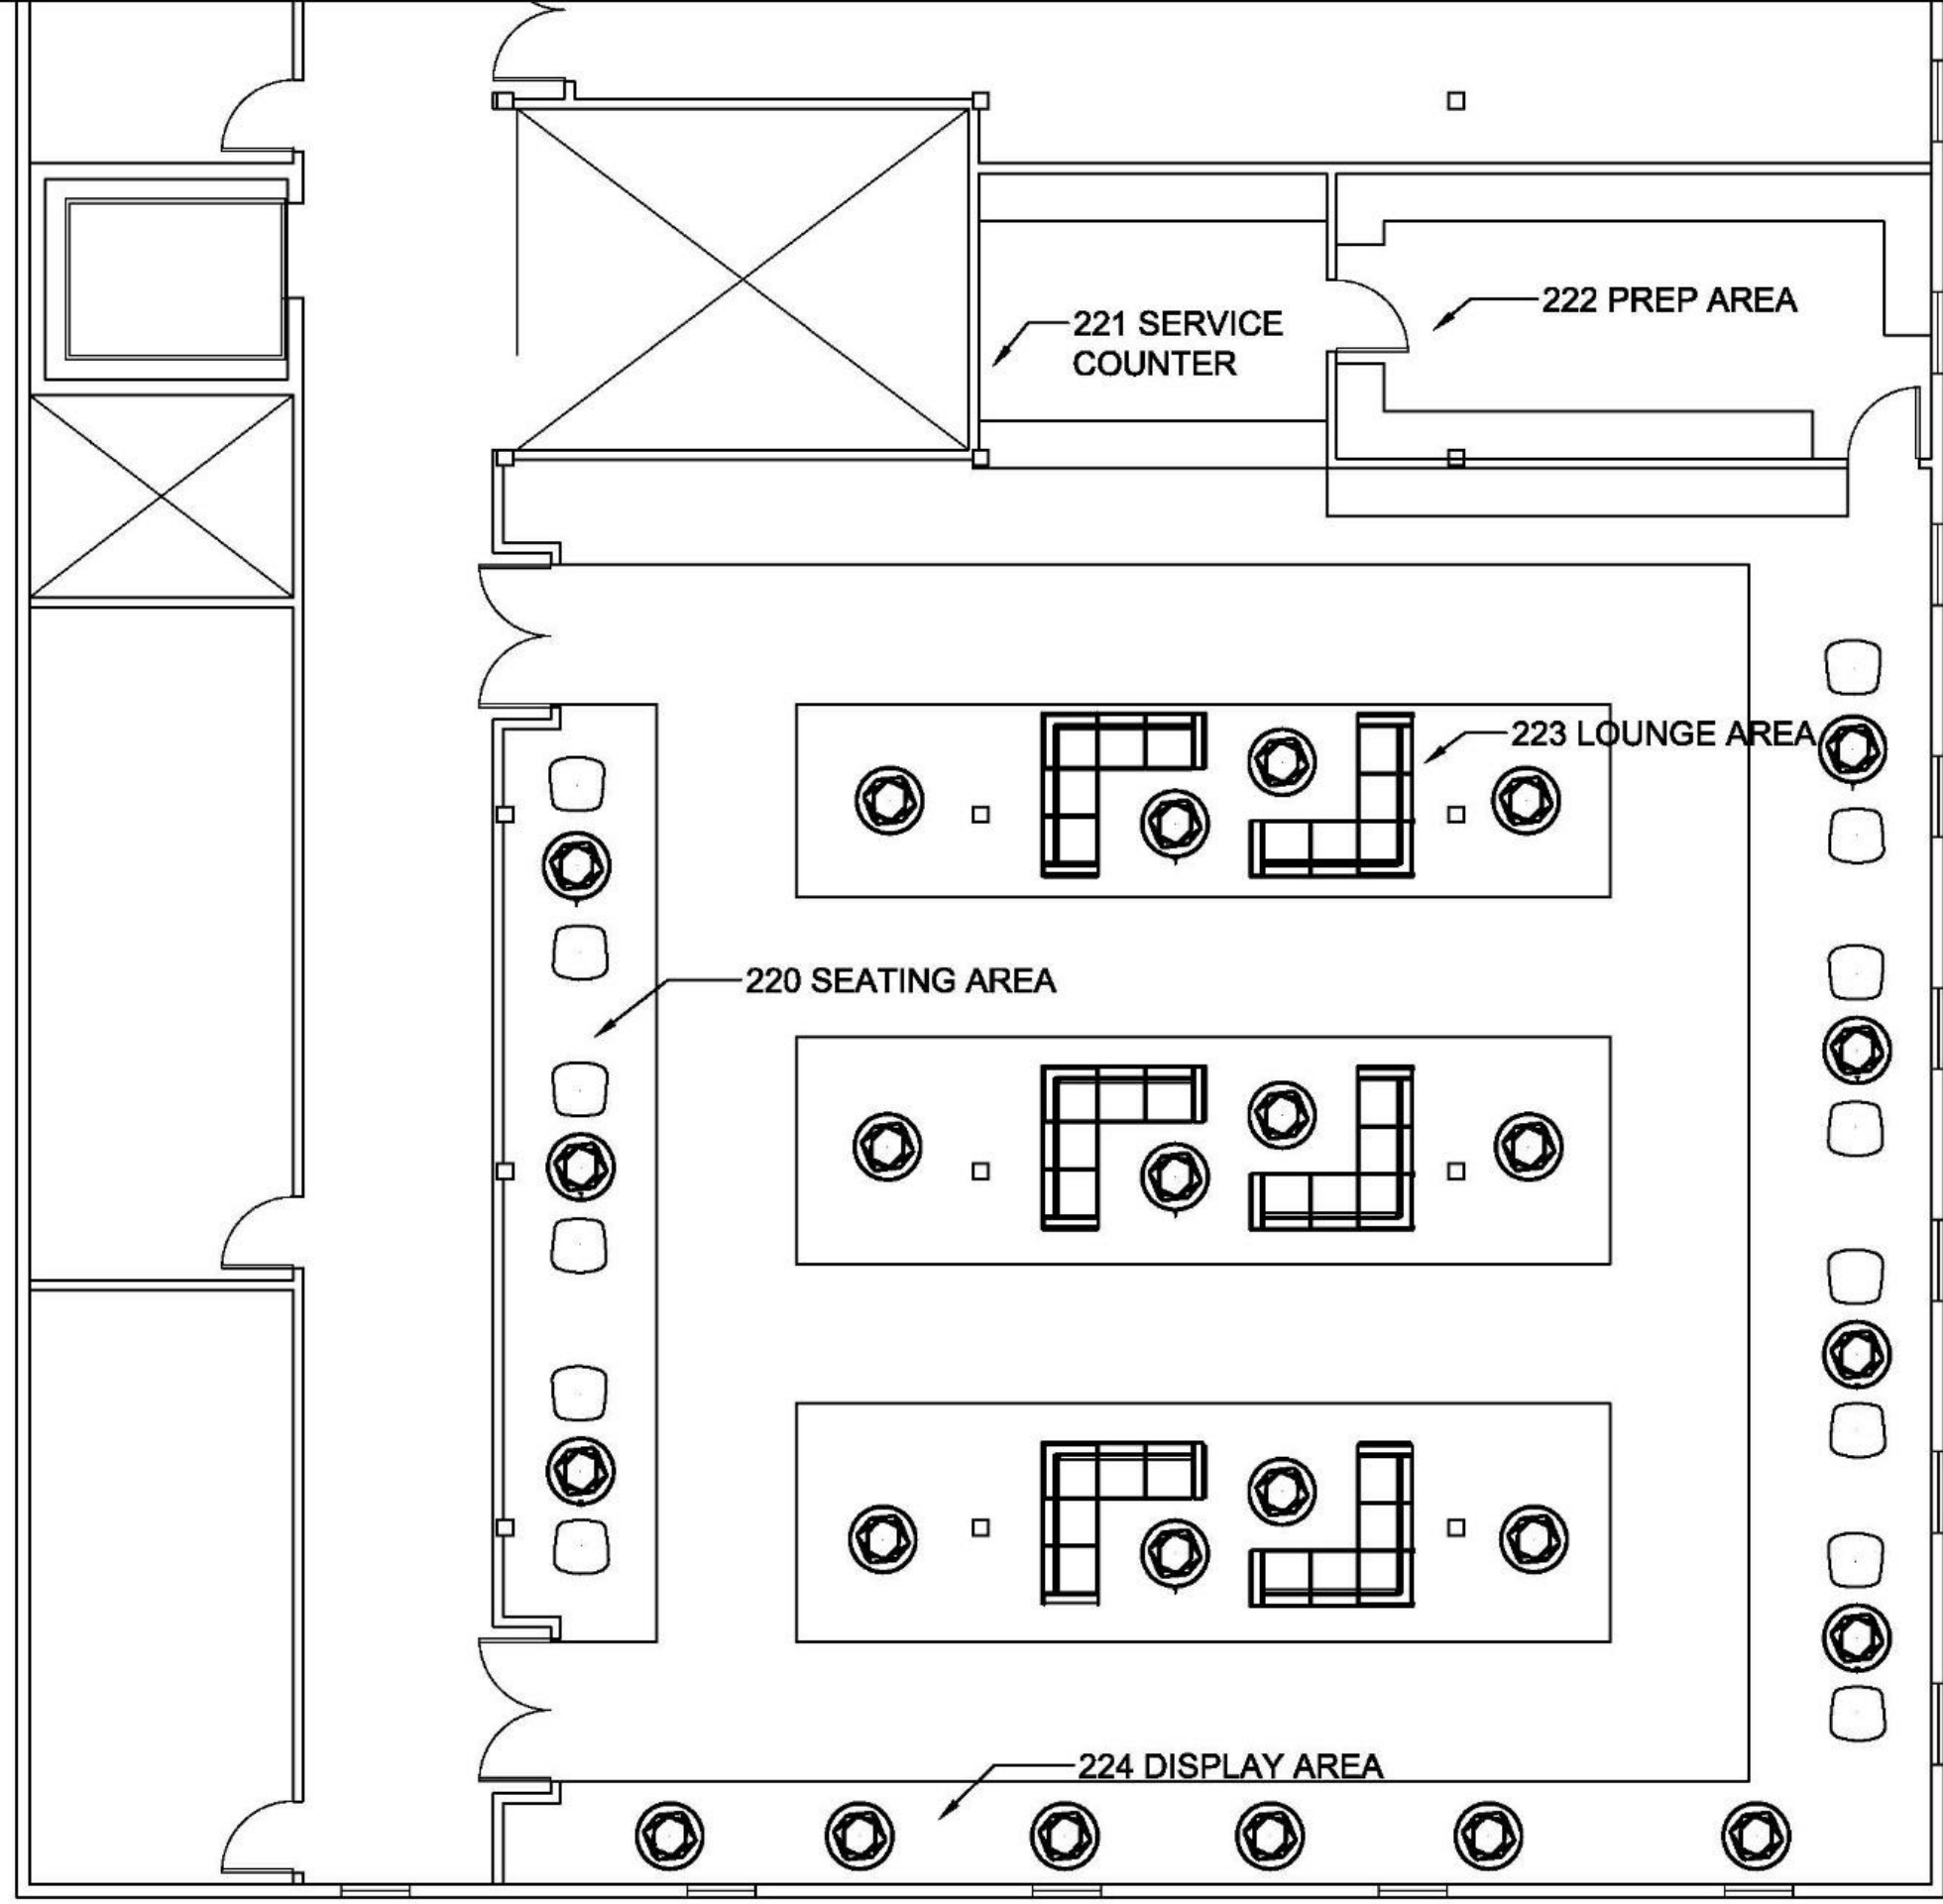

Portfolio 3

Madison Resavy

Madison Resavy

IDSN 2102 F19

Assignment 12

Floor plan

Madison Resavy

IDSN 2102 F19

Assignment 13

Concept

- NEUTRAL
- SIMPLE
- CLEAN
- LIGHT
- MEDIUM
- MULTICOLORED
- PALE

Madison Resavy

IDSN 2102 F19

Assignment 13

Color Rationale

SW 6219
RAIN