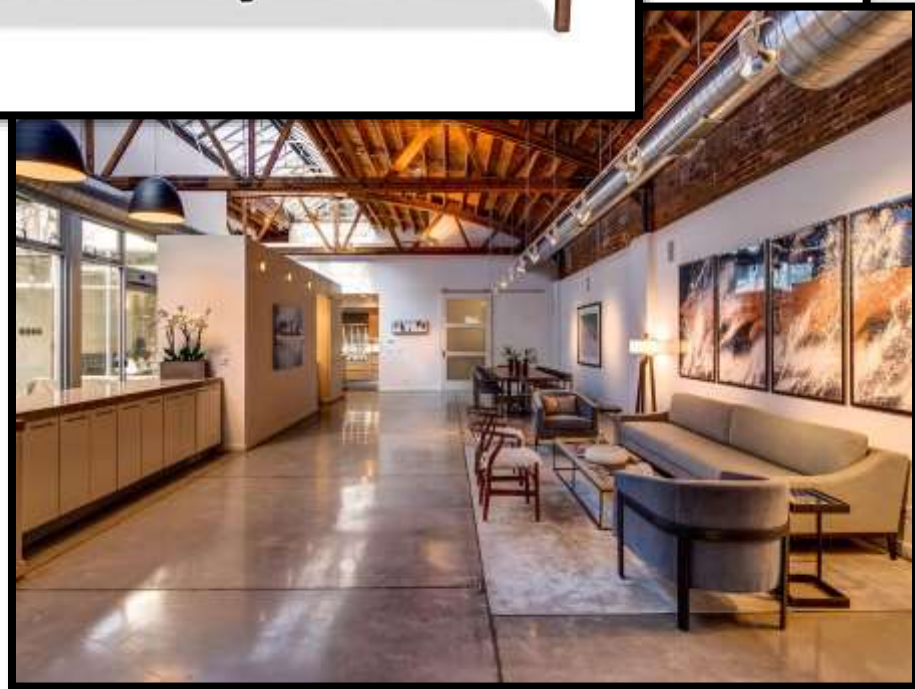

A square wooden boardwalk pattern, composed of various shades of wood (light, medium, and dark brown) arranged in a repeating chevron or zigzag design. The pattern is enclosed in a thin wooden frame. In the center of the pattern is a white rectangular box with a thin black border containing text.

Kate Sparling
Portfolio 3
IDSN 2102

Rustic Modern

Timeless design focusing on Rustic and Modern elements within the Décor interior walls and furniture.

Combining the rustic warehouse with modern pieces to support the history of Greenville, North Carolina which will relate to former and new residents of the area as well as the keep up of the modern world of design in the present day.

INSPIRATION

Color Scheme

The Color Scheme featured is that of the natural wood forests, and the touch of red which is the color of passion and drama. This color is to signify courage, power and strength while also creating a space that is both exciting and vibrant. The touch of the red allows for a balanced distribution of red and brown tones throughout the space.