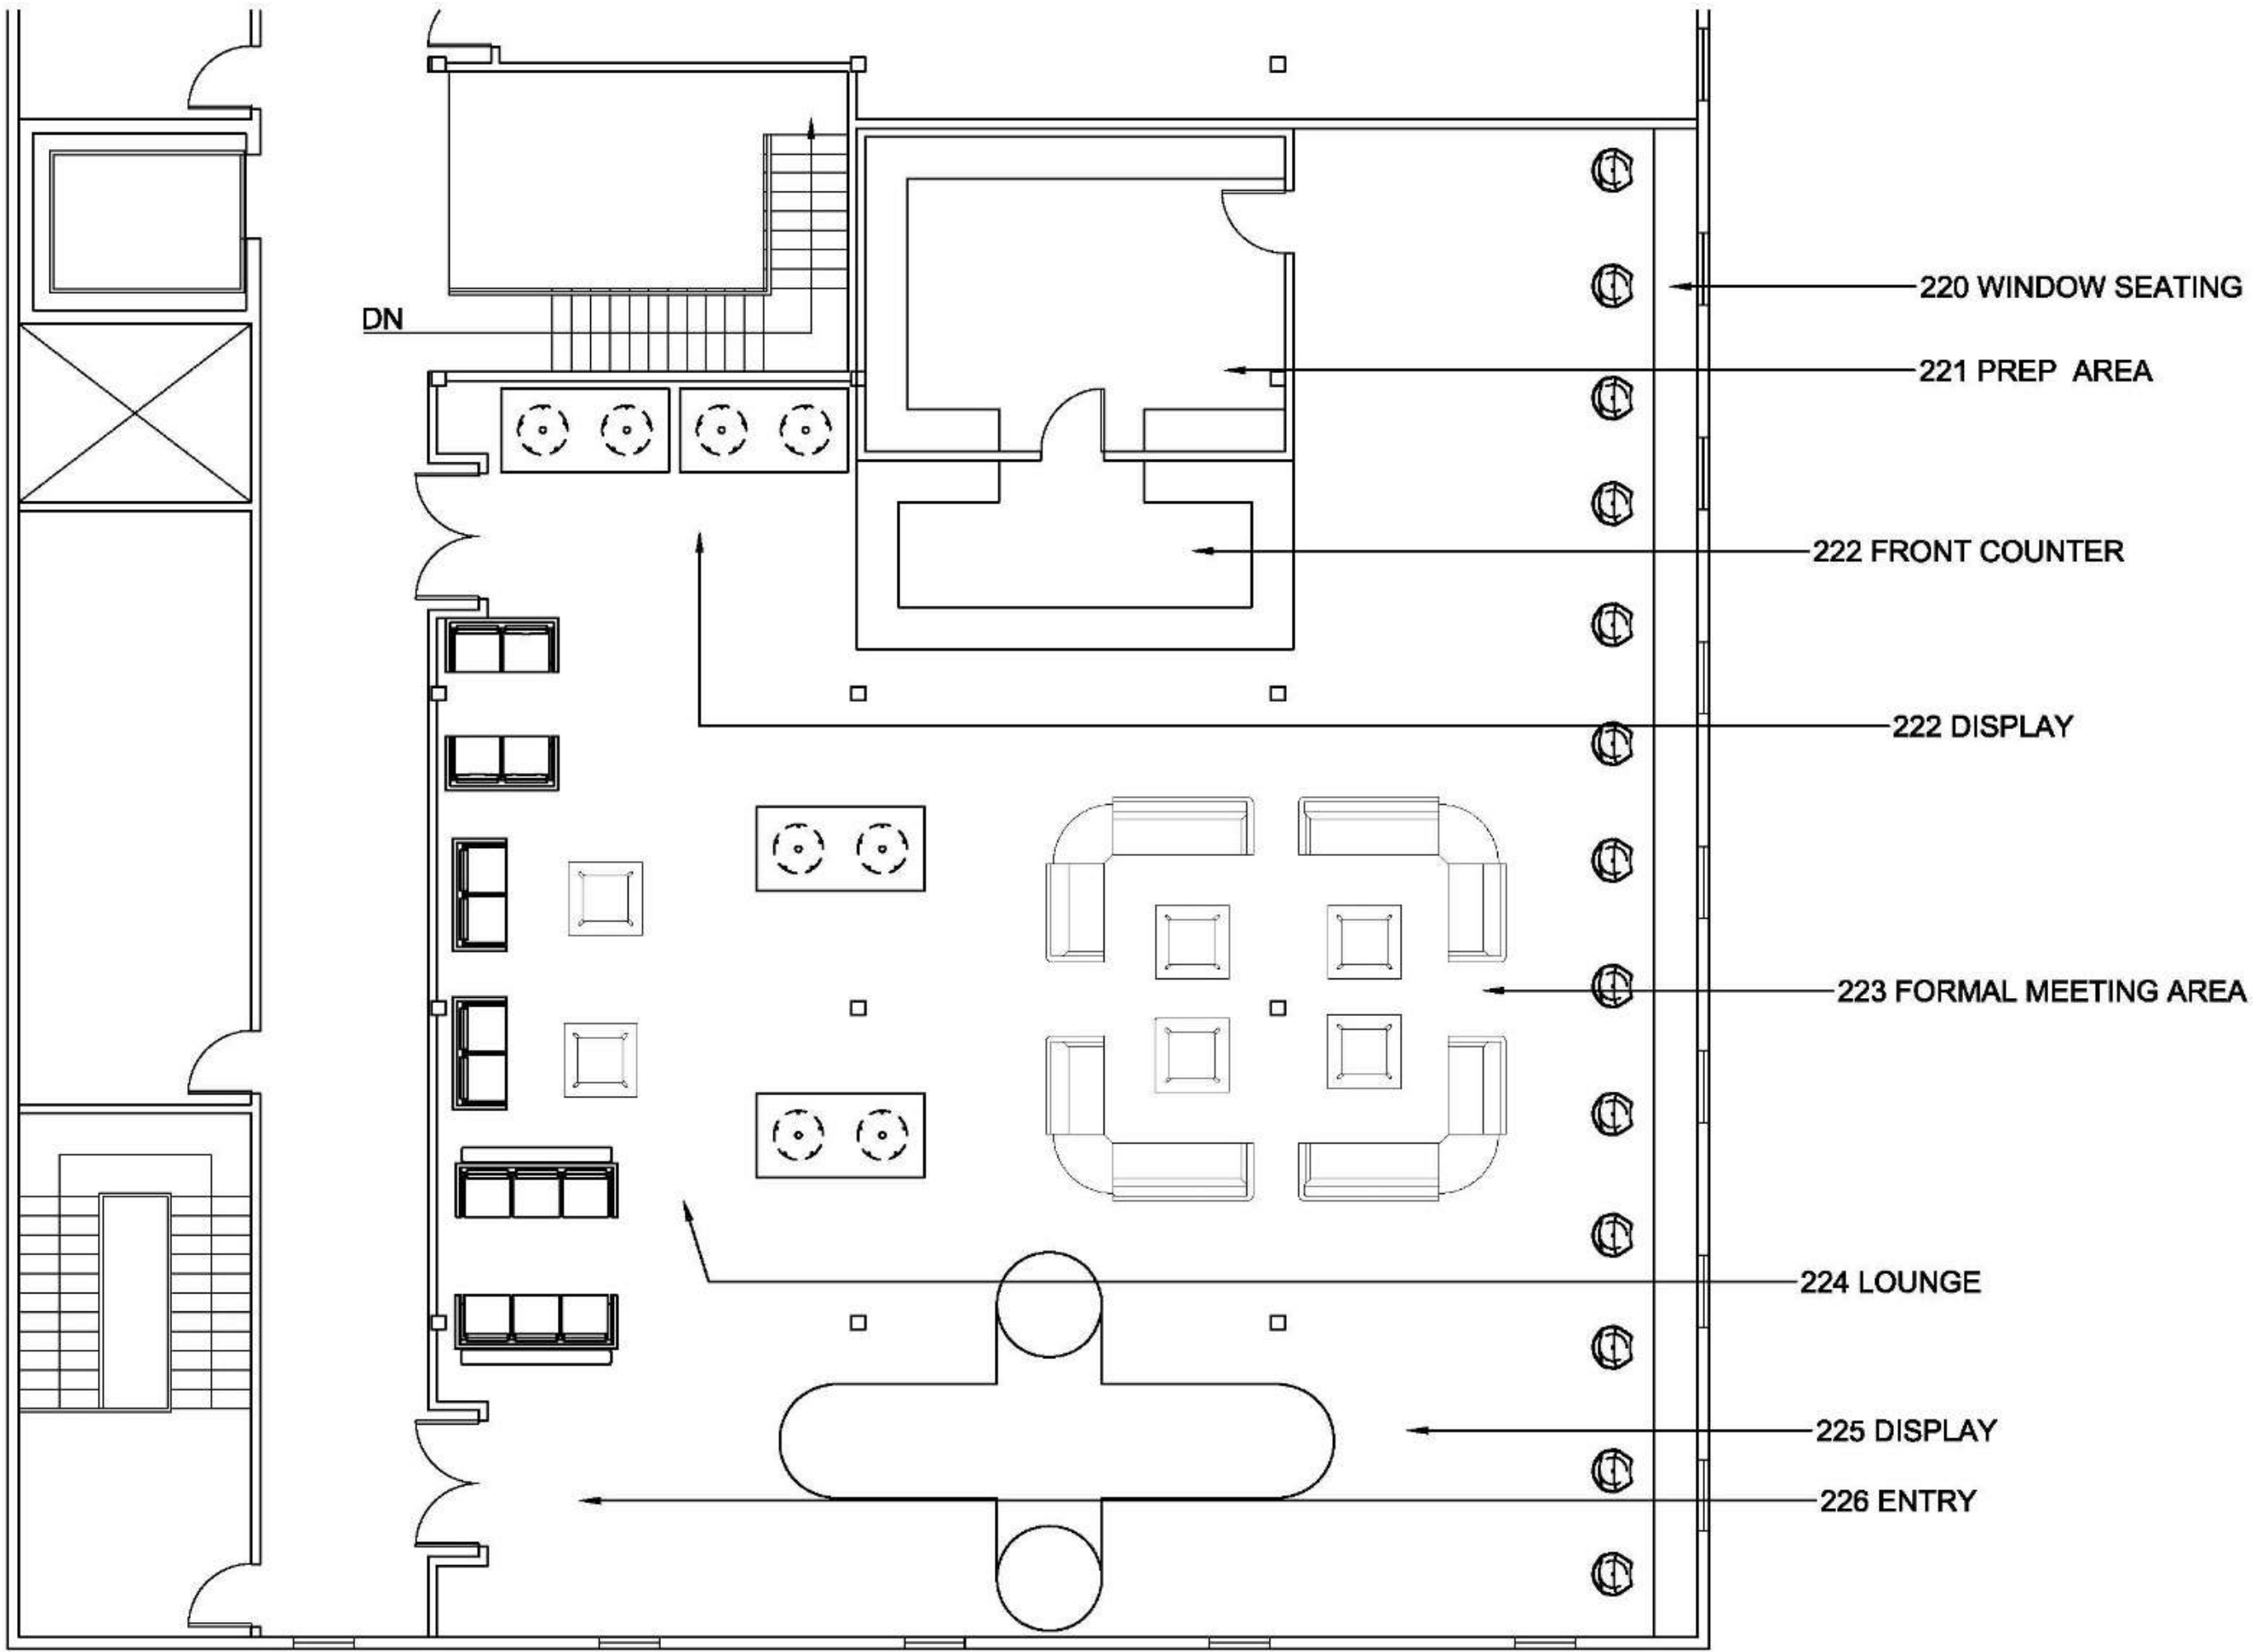

Wayfinding section

Assignment 9

Wayfinding Two

Assignment 9 Ceiling/Daylight One

ceiling / daylight
section

ceiling / daylight
perspective

ceiling / daylight

Assignment 9 Ceiling/Daylight Two

ceiling/daylight
section

ceiling/daylight
perspective

ceiling/daylight

Assignment 9

Stairs One

Assignment 9

Stairs Two

Andy Vang IDSN 2102 F19

Andy Vang IDS N 2102 F19

Assignment 10 Furniture Plan

Andy Vang IDSN 2102 F19

Assignment 10 Furniture Plan

Andy Vang IDSN 2102 F19

Assignment 10 Furniture Plan

Andy Vang IDS#N 2102 F19

Assignment 11 Stairs