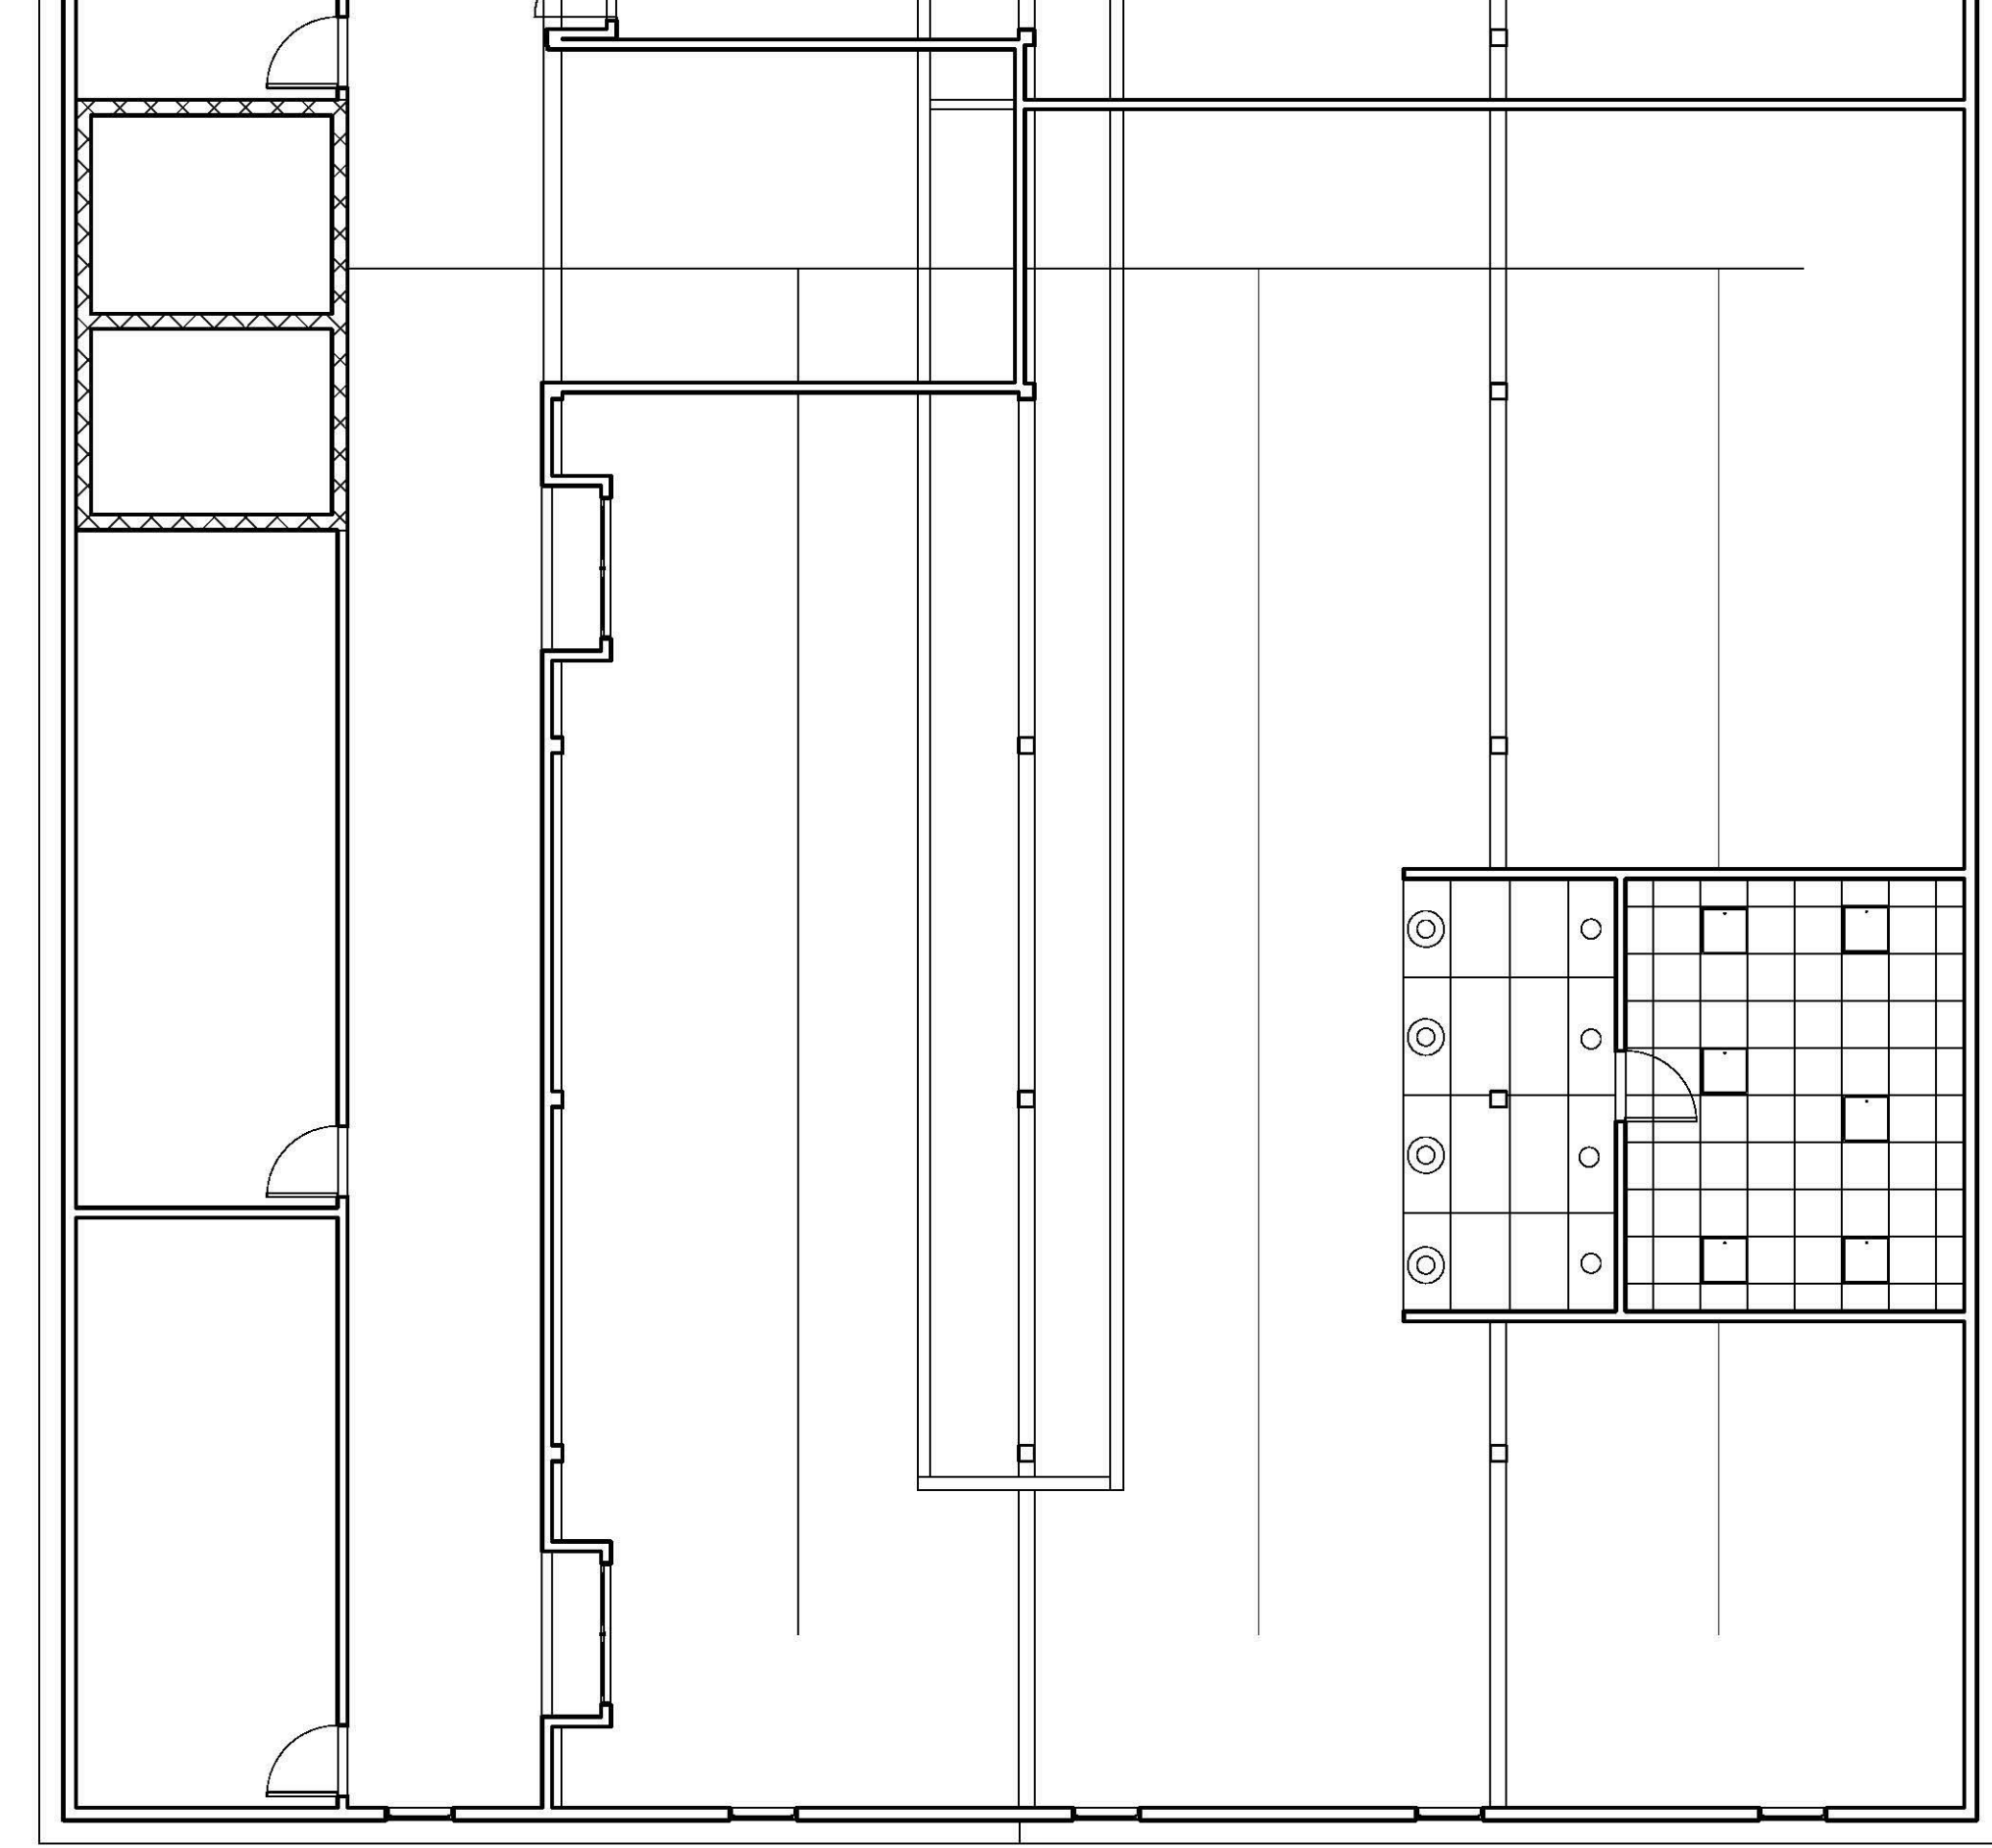

Portfolio 4

Kristian Davis

Gustina, Charles

East Carolina University

① Level 2
1/8" = 1'-0"

① Level 2
1/8" = 1'-0"