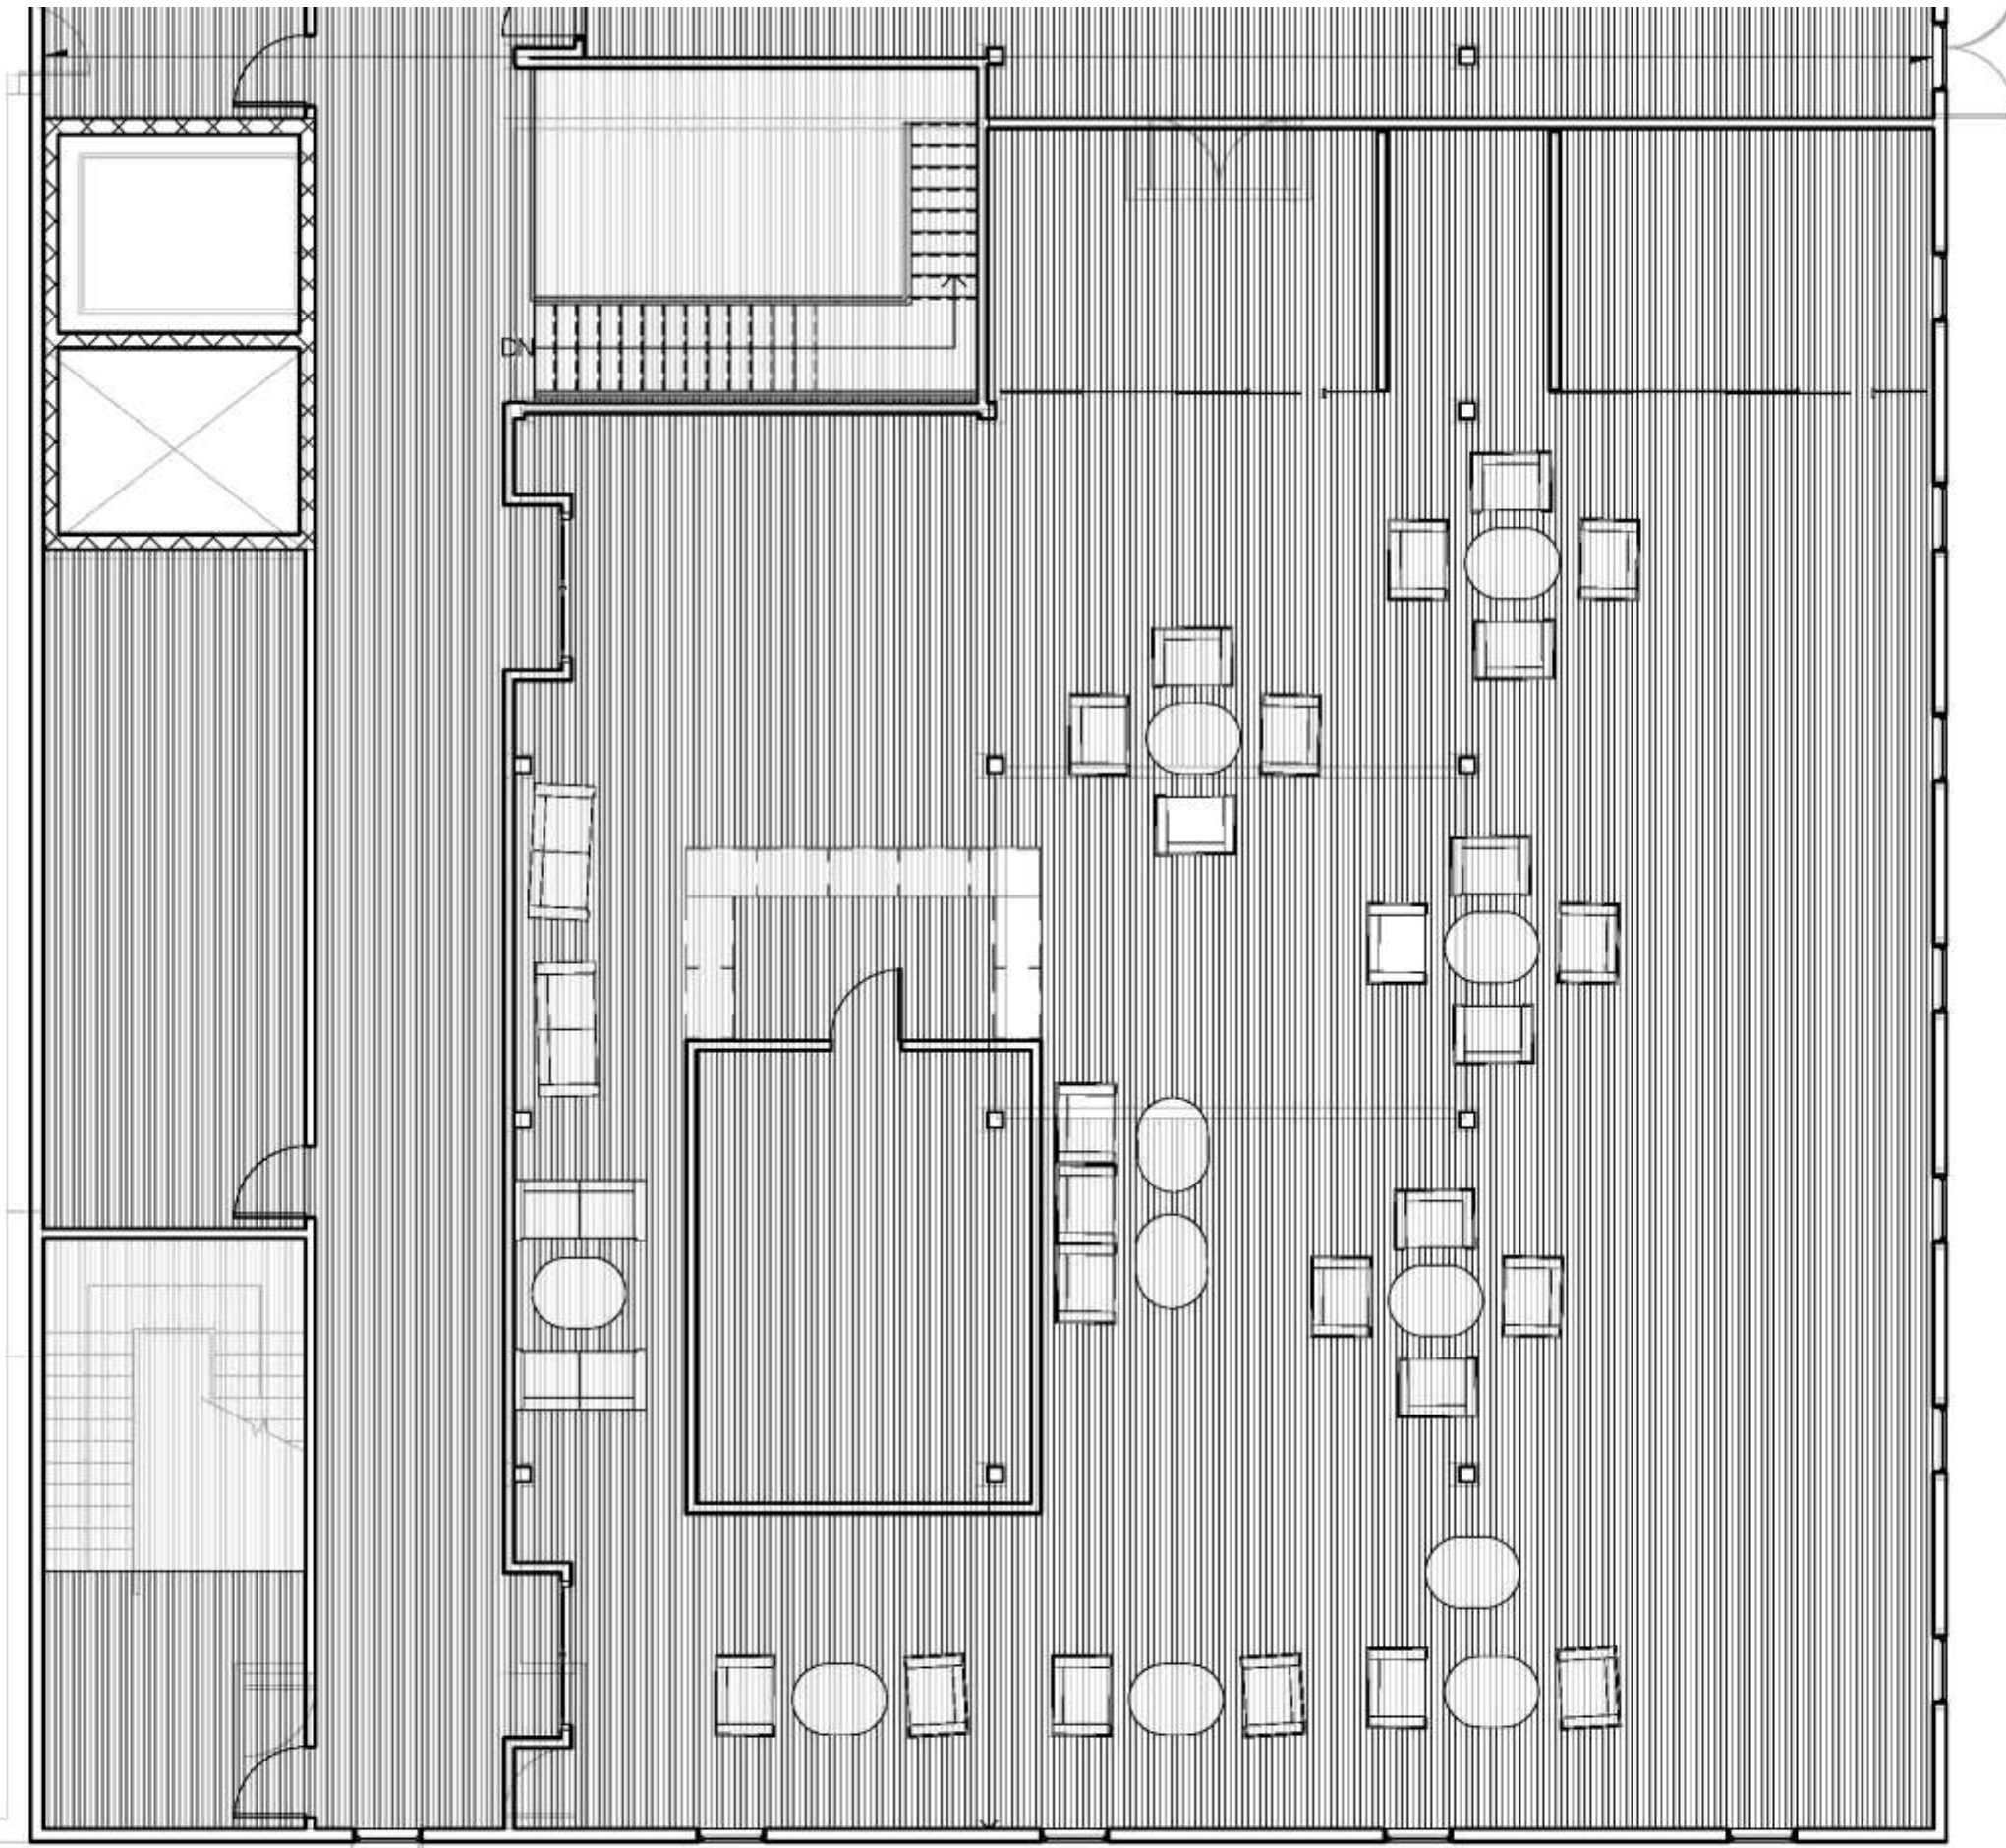

# *Portfolio 4*

*Corey Eads*

*3 December 2019*

*IDSN 2102*

① Level 2  
1/8" = 1'-0"

# Corey Eads IDSN 2102 F19

Assignment 18

Floor Plan

① Level 2  
1/8" = 1'-0"

# Corey Eads IDSN 2102 F19

Assignment 19

Ceiling Plan

**Corey Eads IDSN 2102 F19**  
**Assignment 20 (Photoshop)**

**Corey Eads IDSN 2102 F19**

**Assignment 20 (Cloud Rendering)**