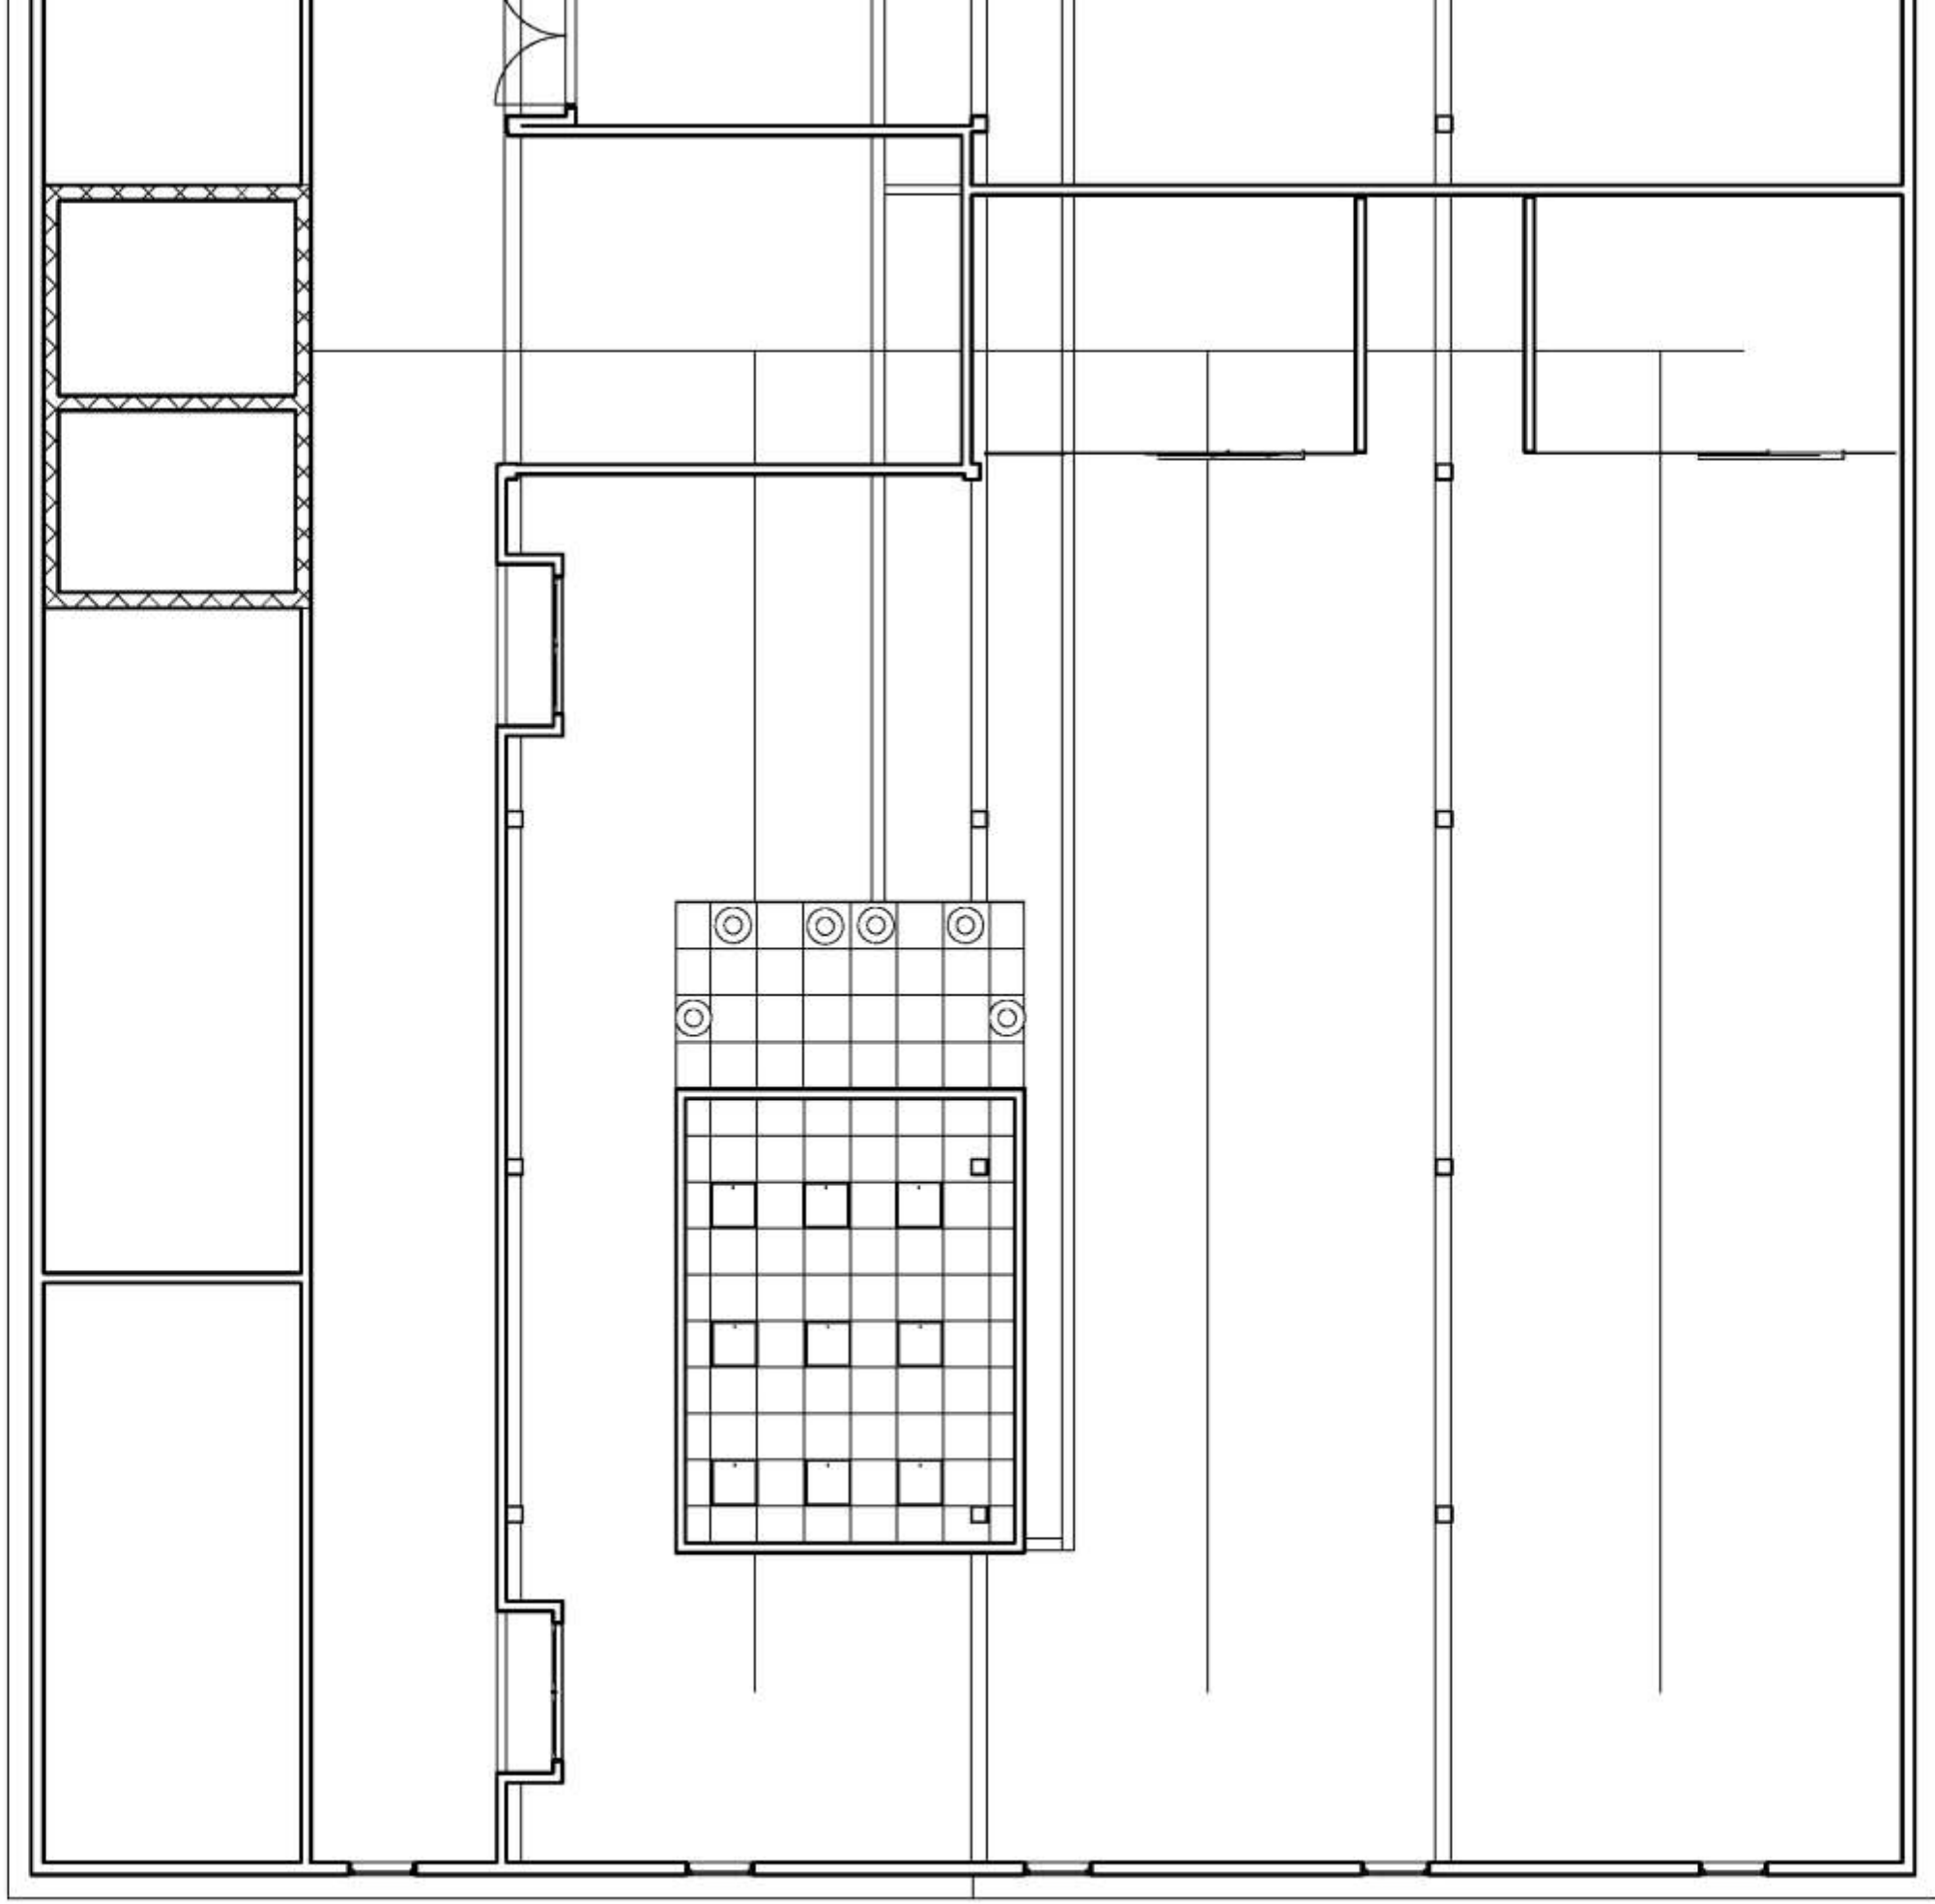

# *Portfolio 4*

*Corey Eads*

*3 December 2019*

*IDSN 2102*

① Level 2  
1/8" = 1'-0"

# Corey Eads IDSN 2102 F19

Assignment 18

Floor Plan

① Level 2  
1/8" = 1'-0"