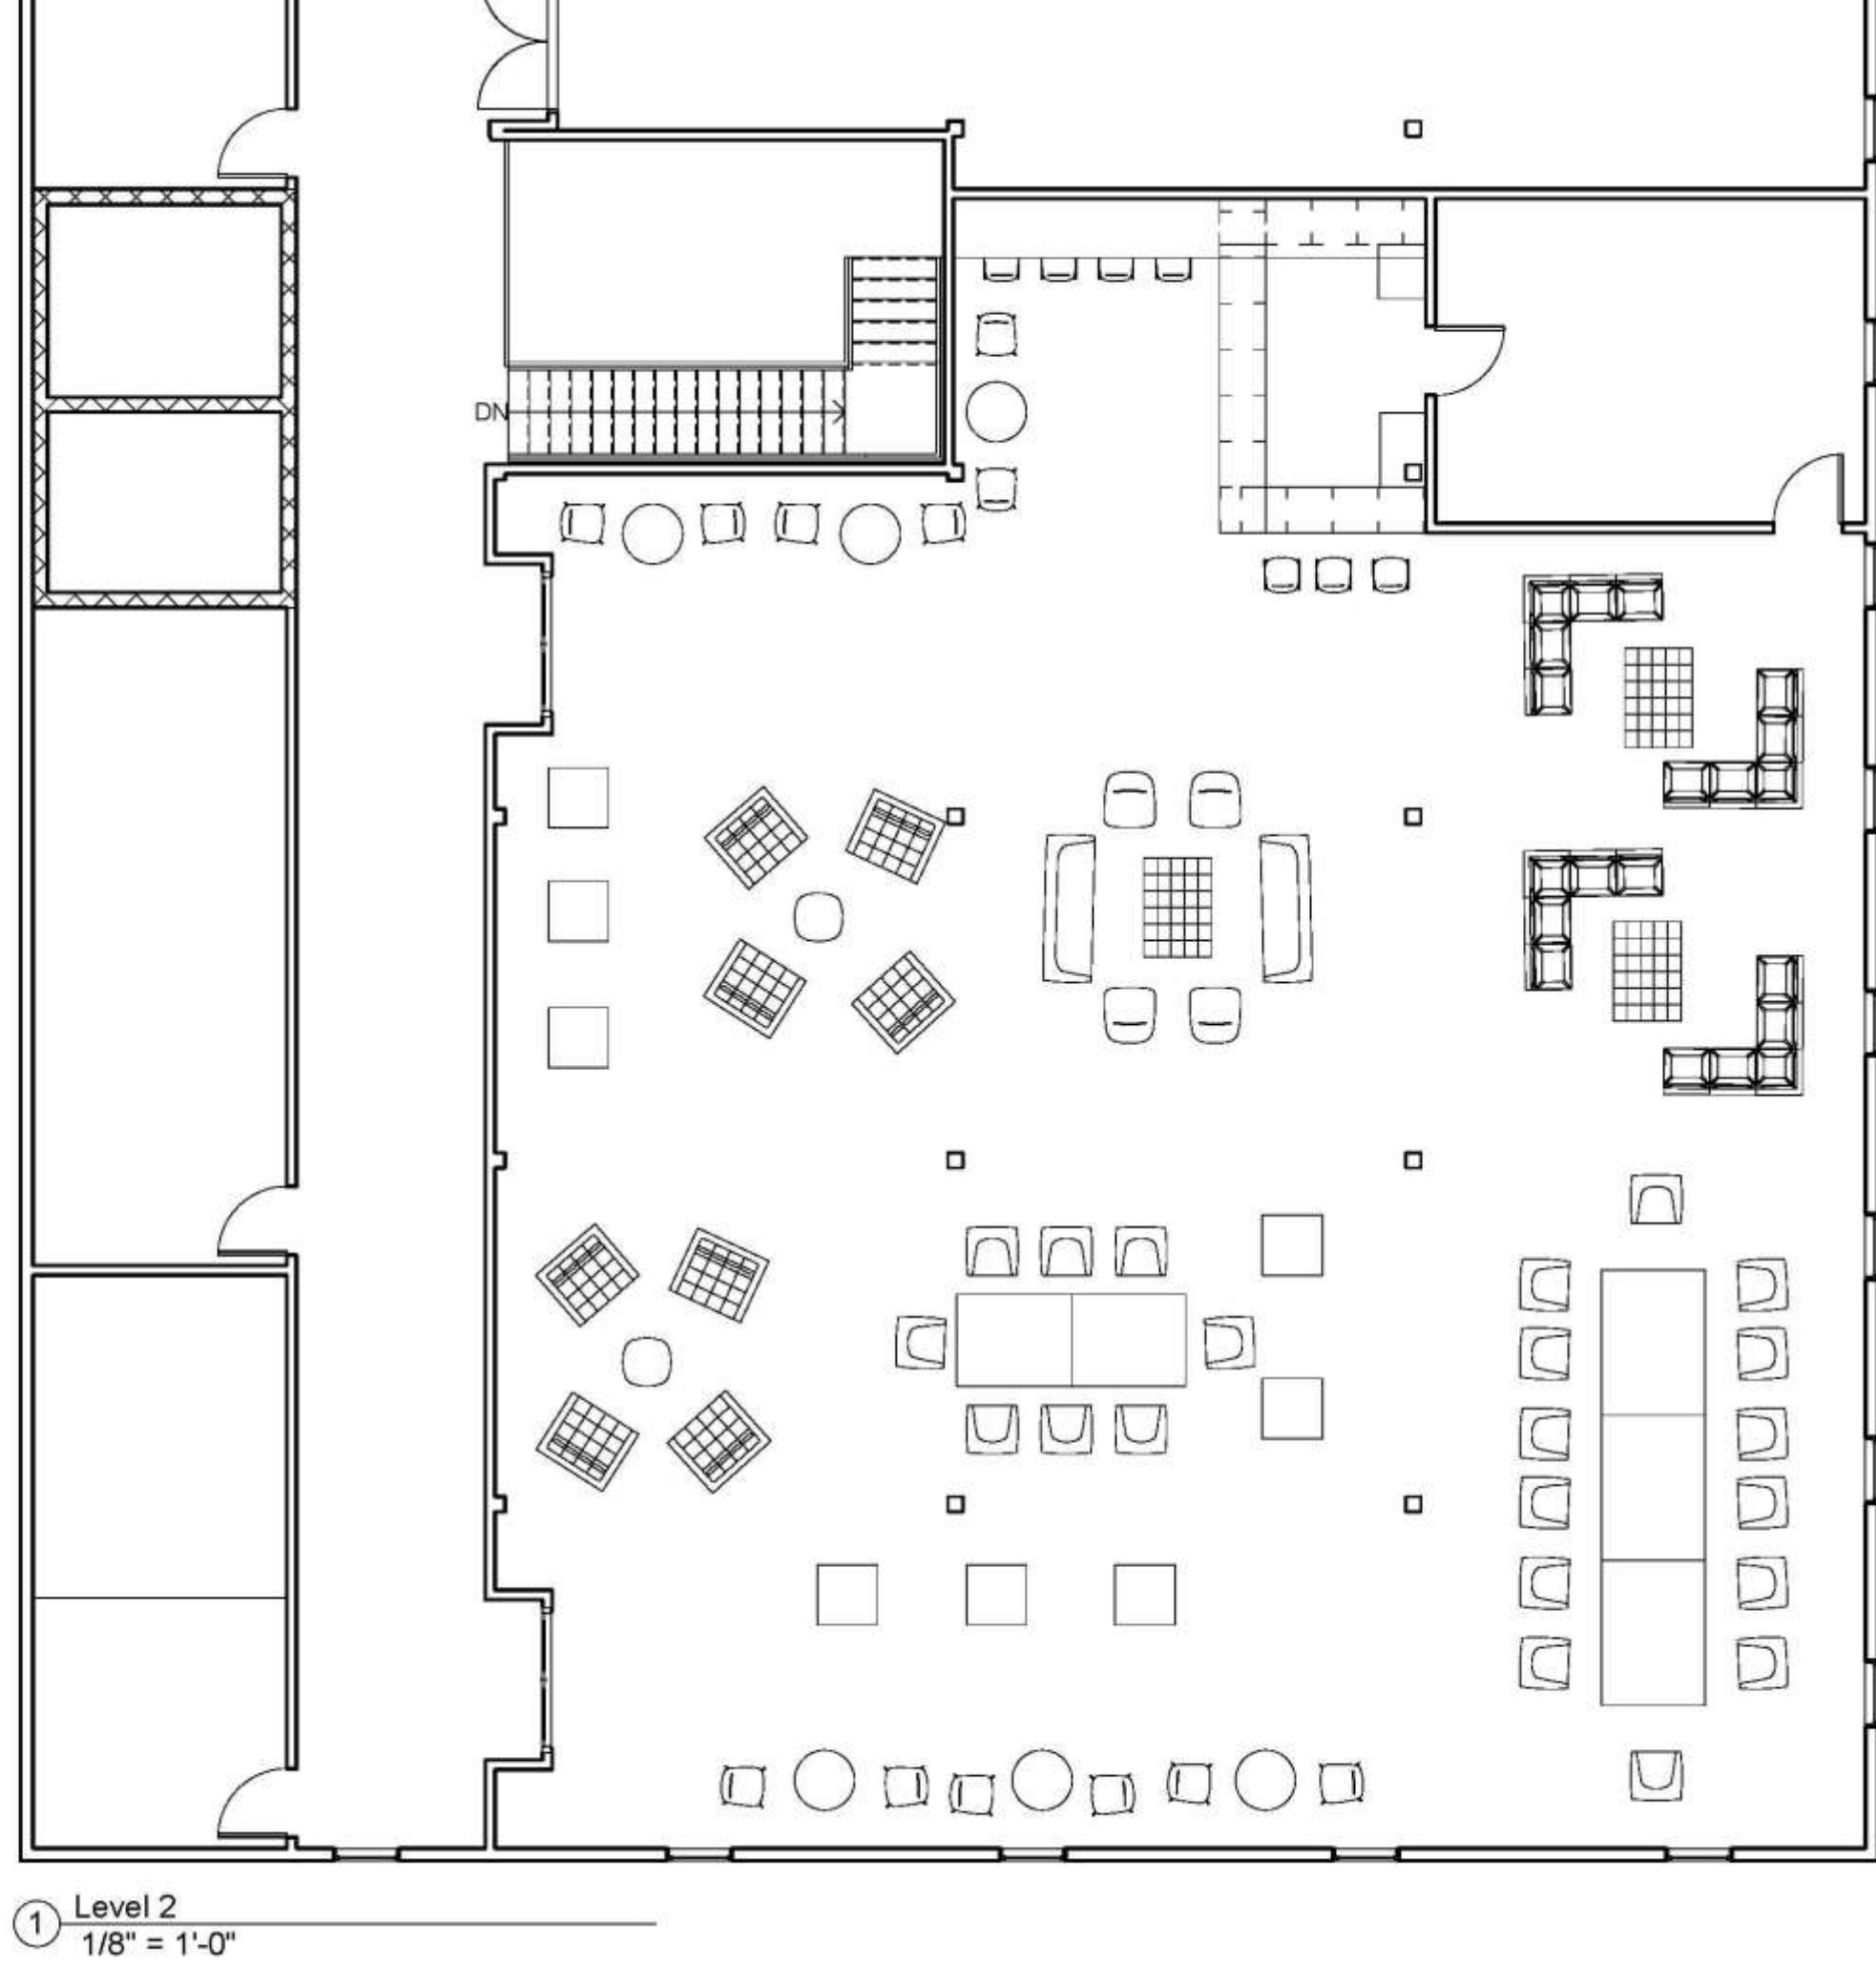

Portfolio 4

Rebekah Fry

IDSN 2102

F19

① Level 2
1/8" = 1'-0"

Rebekah Fry

Assignment 20

IDSN 2102 F19

Revit Render Perspective