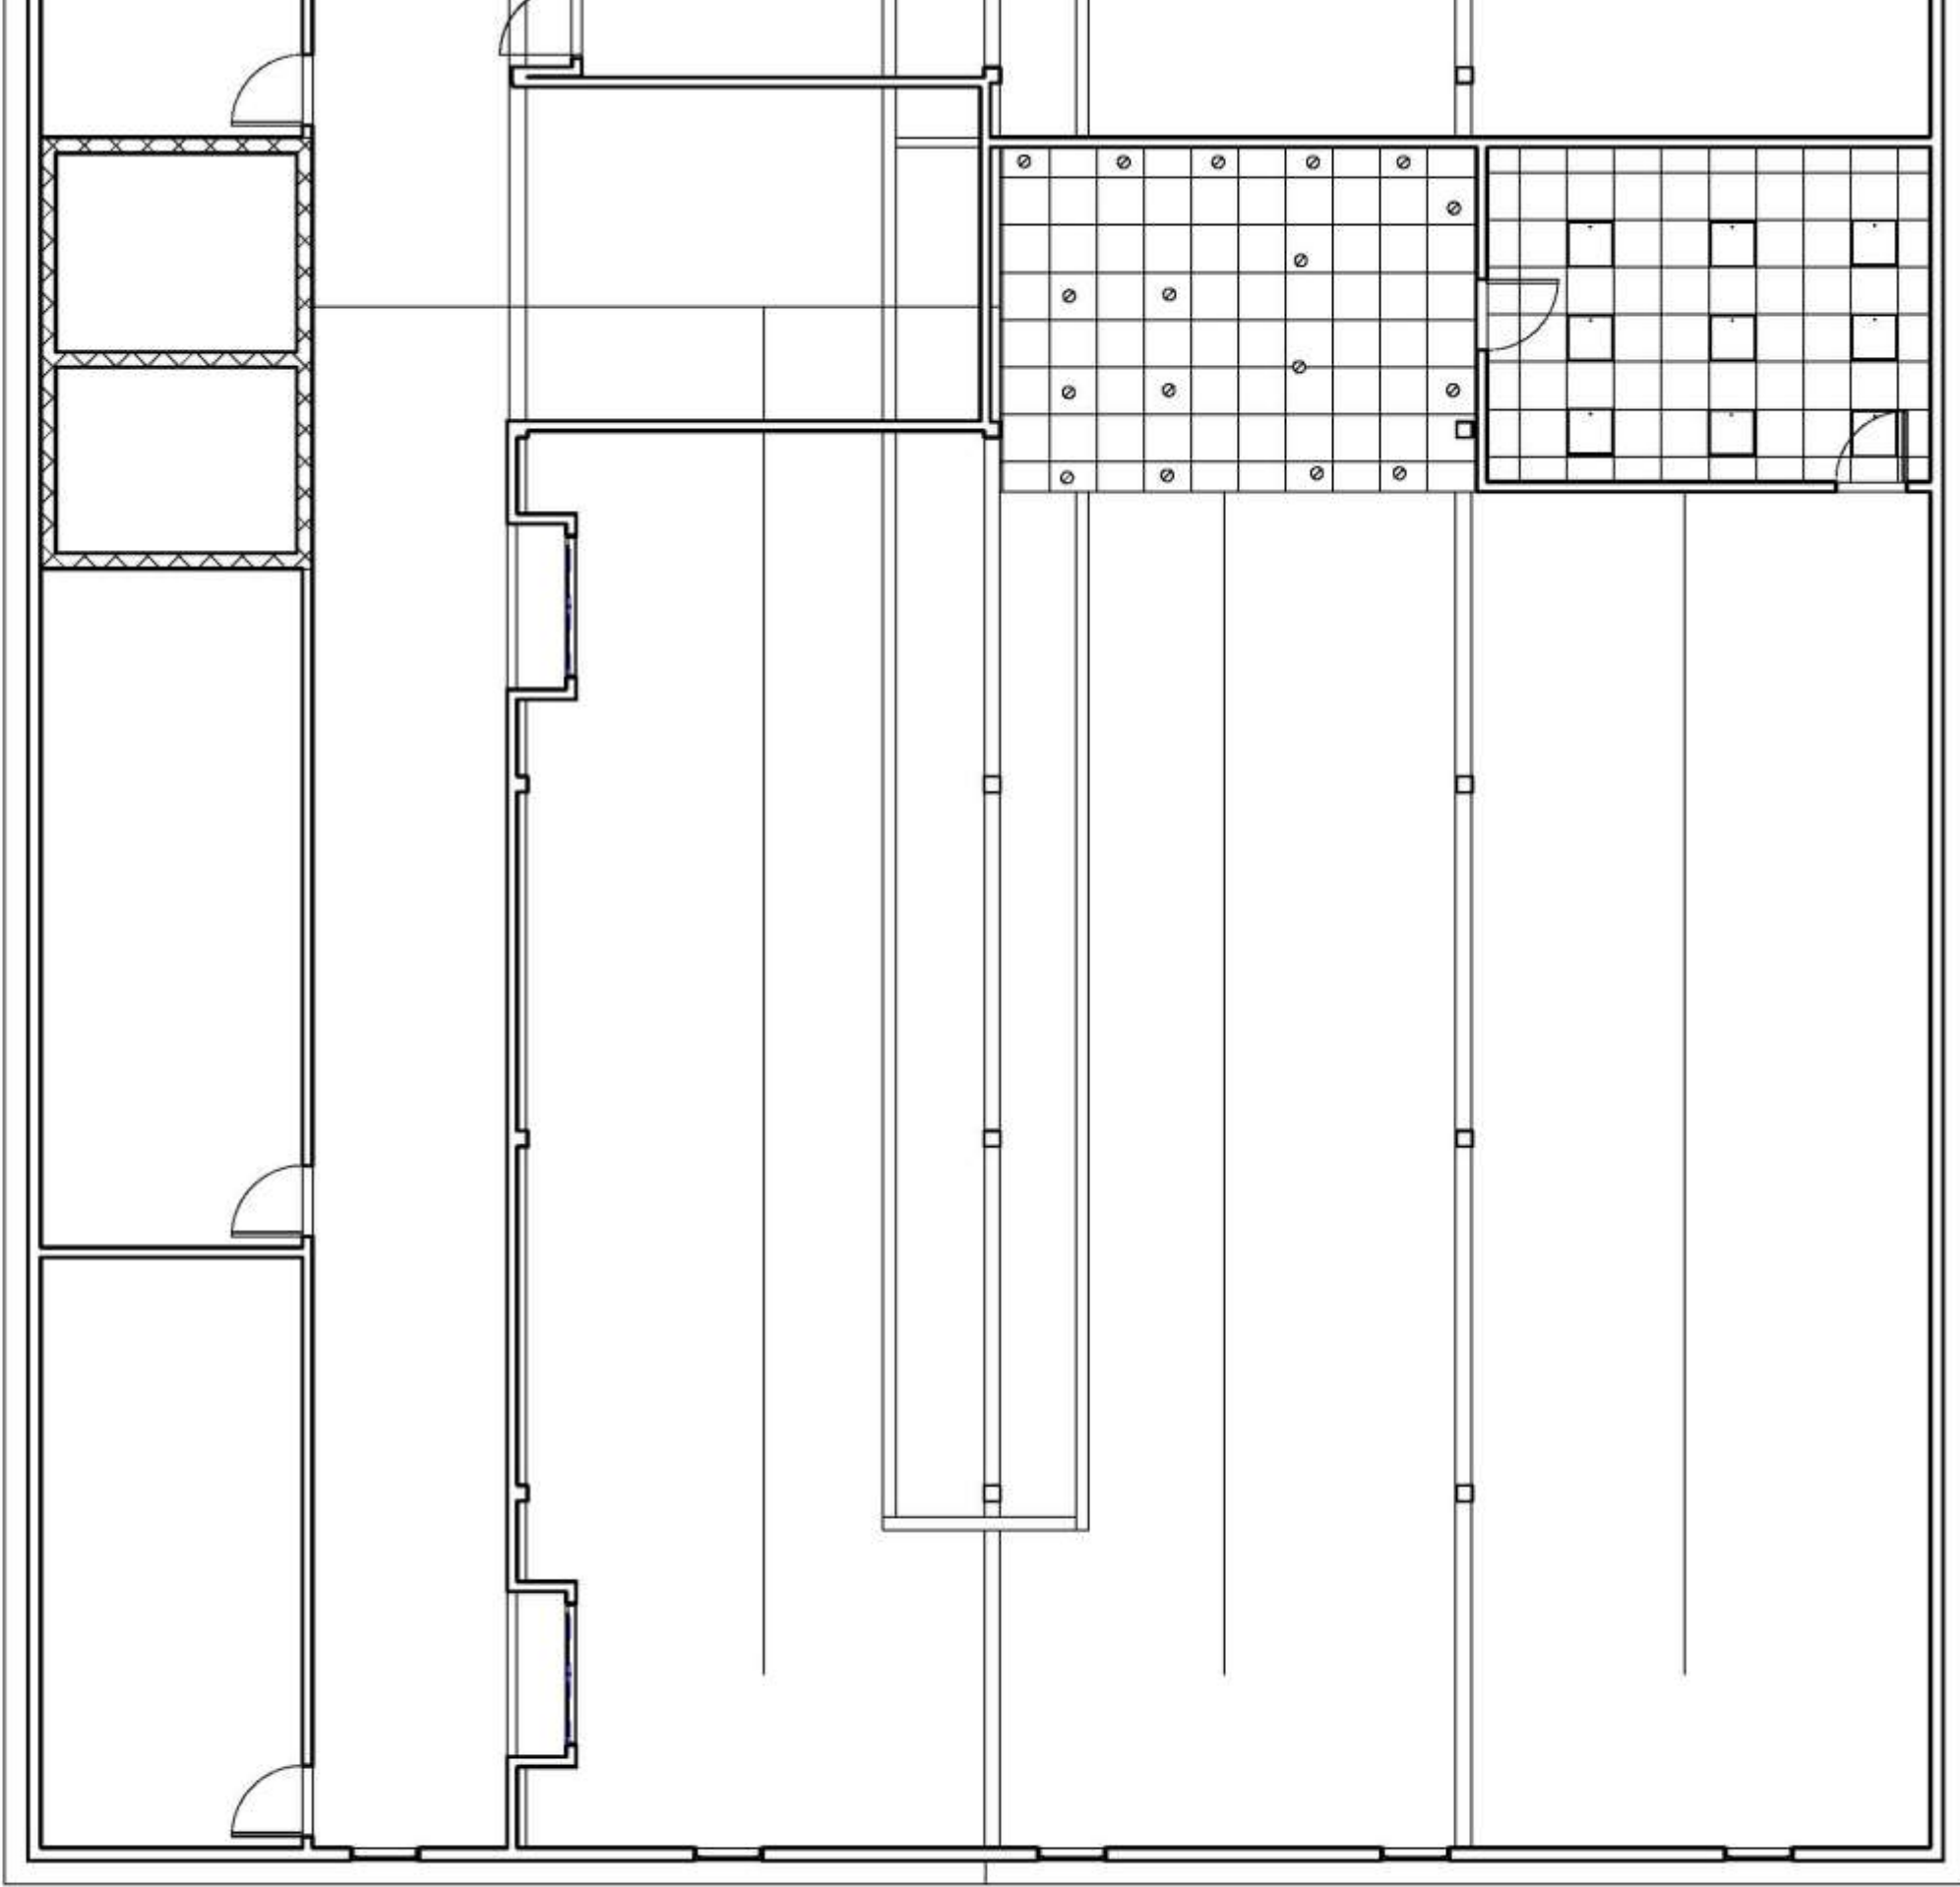

Portfolio 4

Rebekah Fry

IDSN 2102

F19

① Level 2
1/8" = 1'-0"

Rebekah Fry

Assignment 20

IDSN 2102 F19

Revit Render Perspective