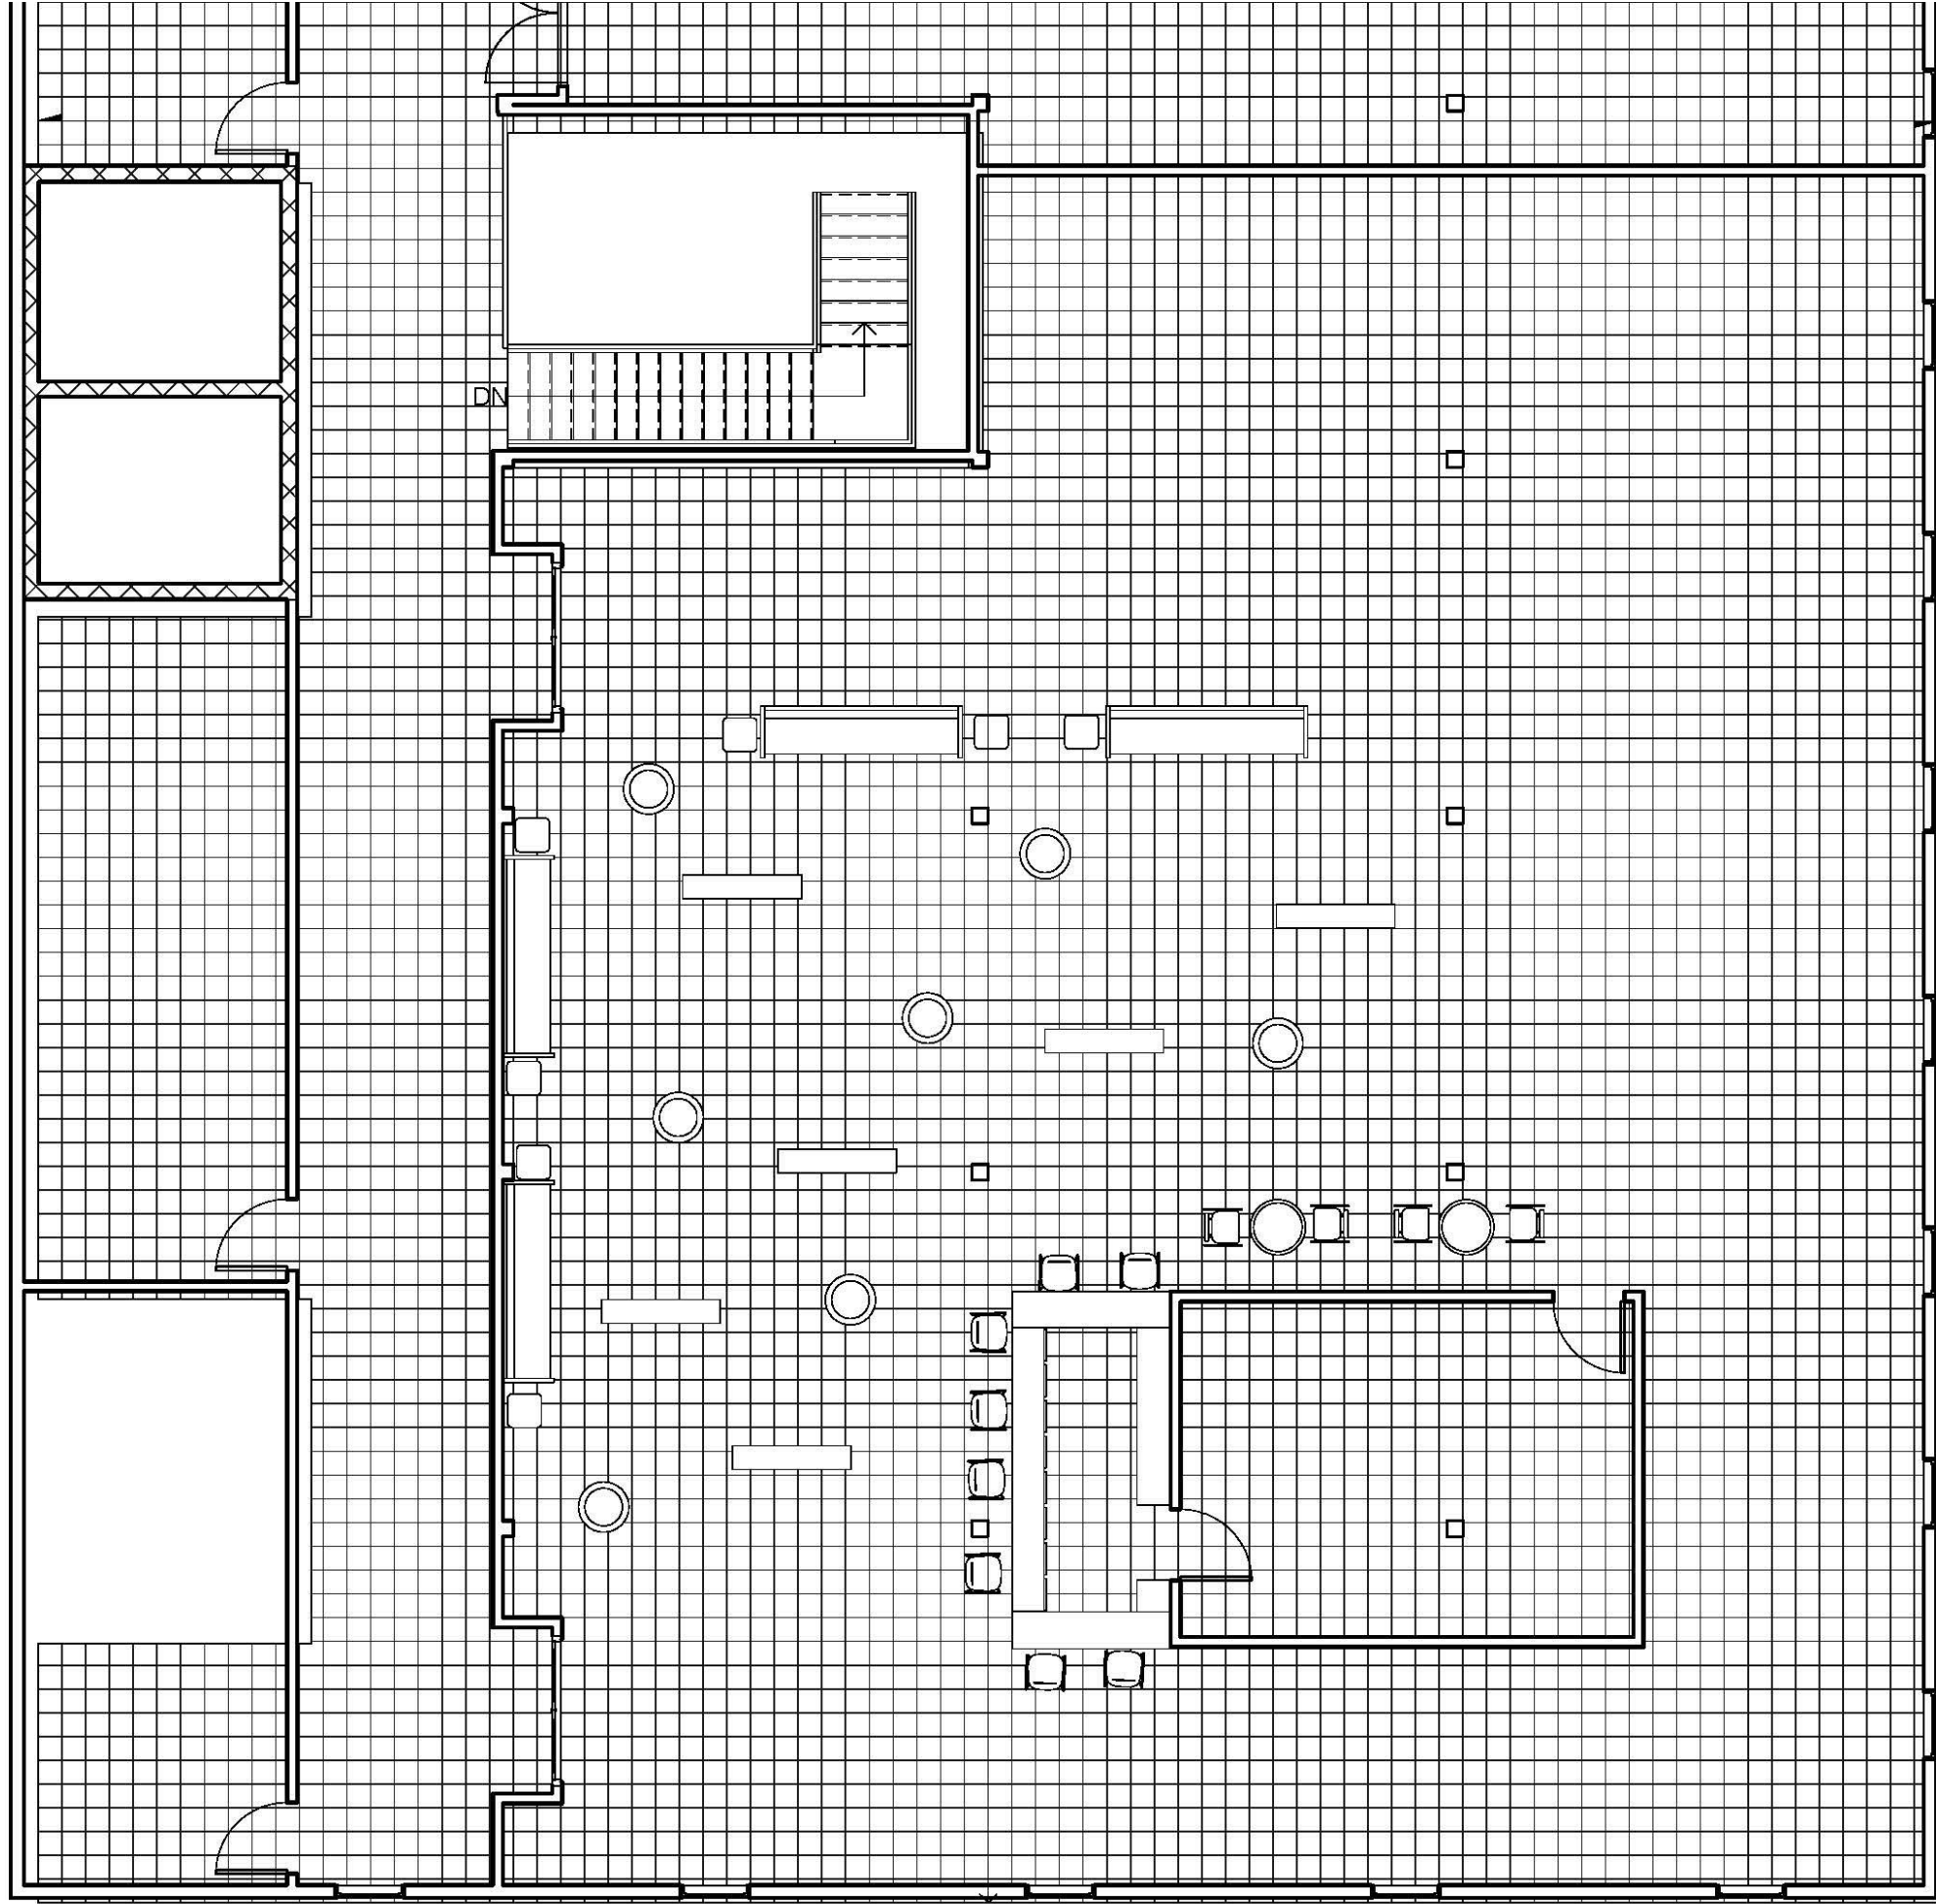

Portfolio 4

Carli Garrett

① Level 2
1/8" = 1'-0"

Carli Garrett IDSN 2102 F19

Assignment 18

① Level 2
1/8" = 1'-0"

Carli Garrett IDSN 2102 F19

Assignment 19

Carli Garrett IDSN 2102 F19

Assignment 20