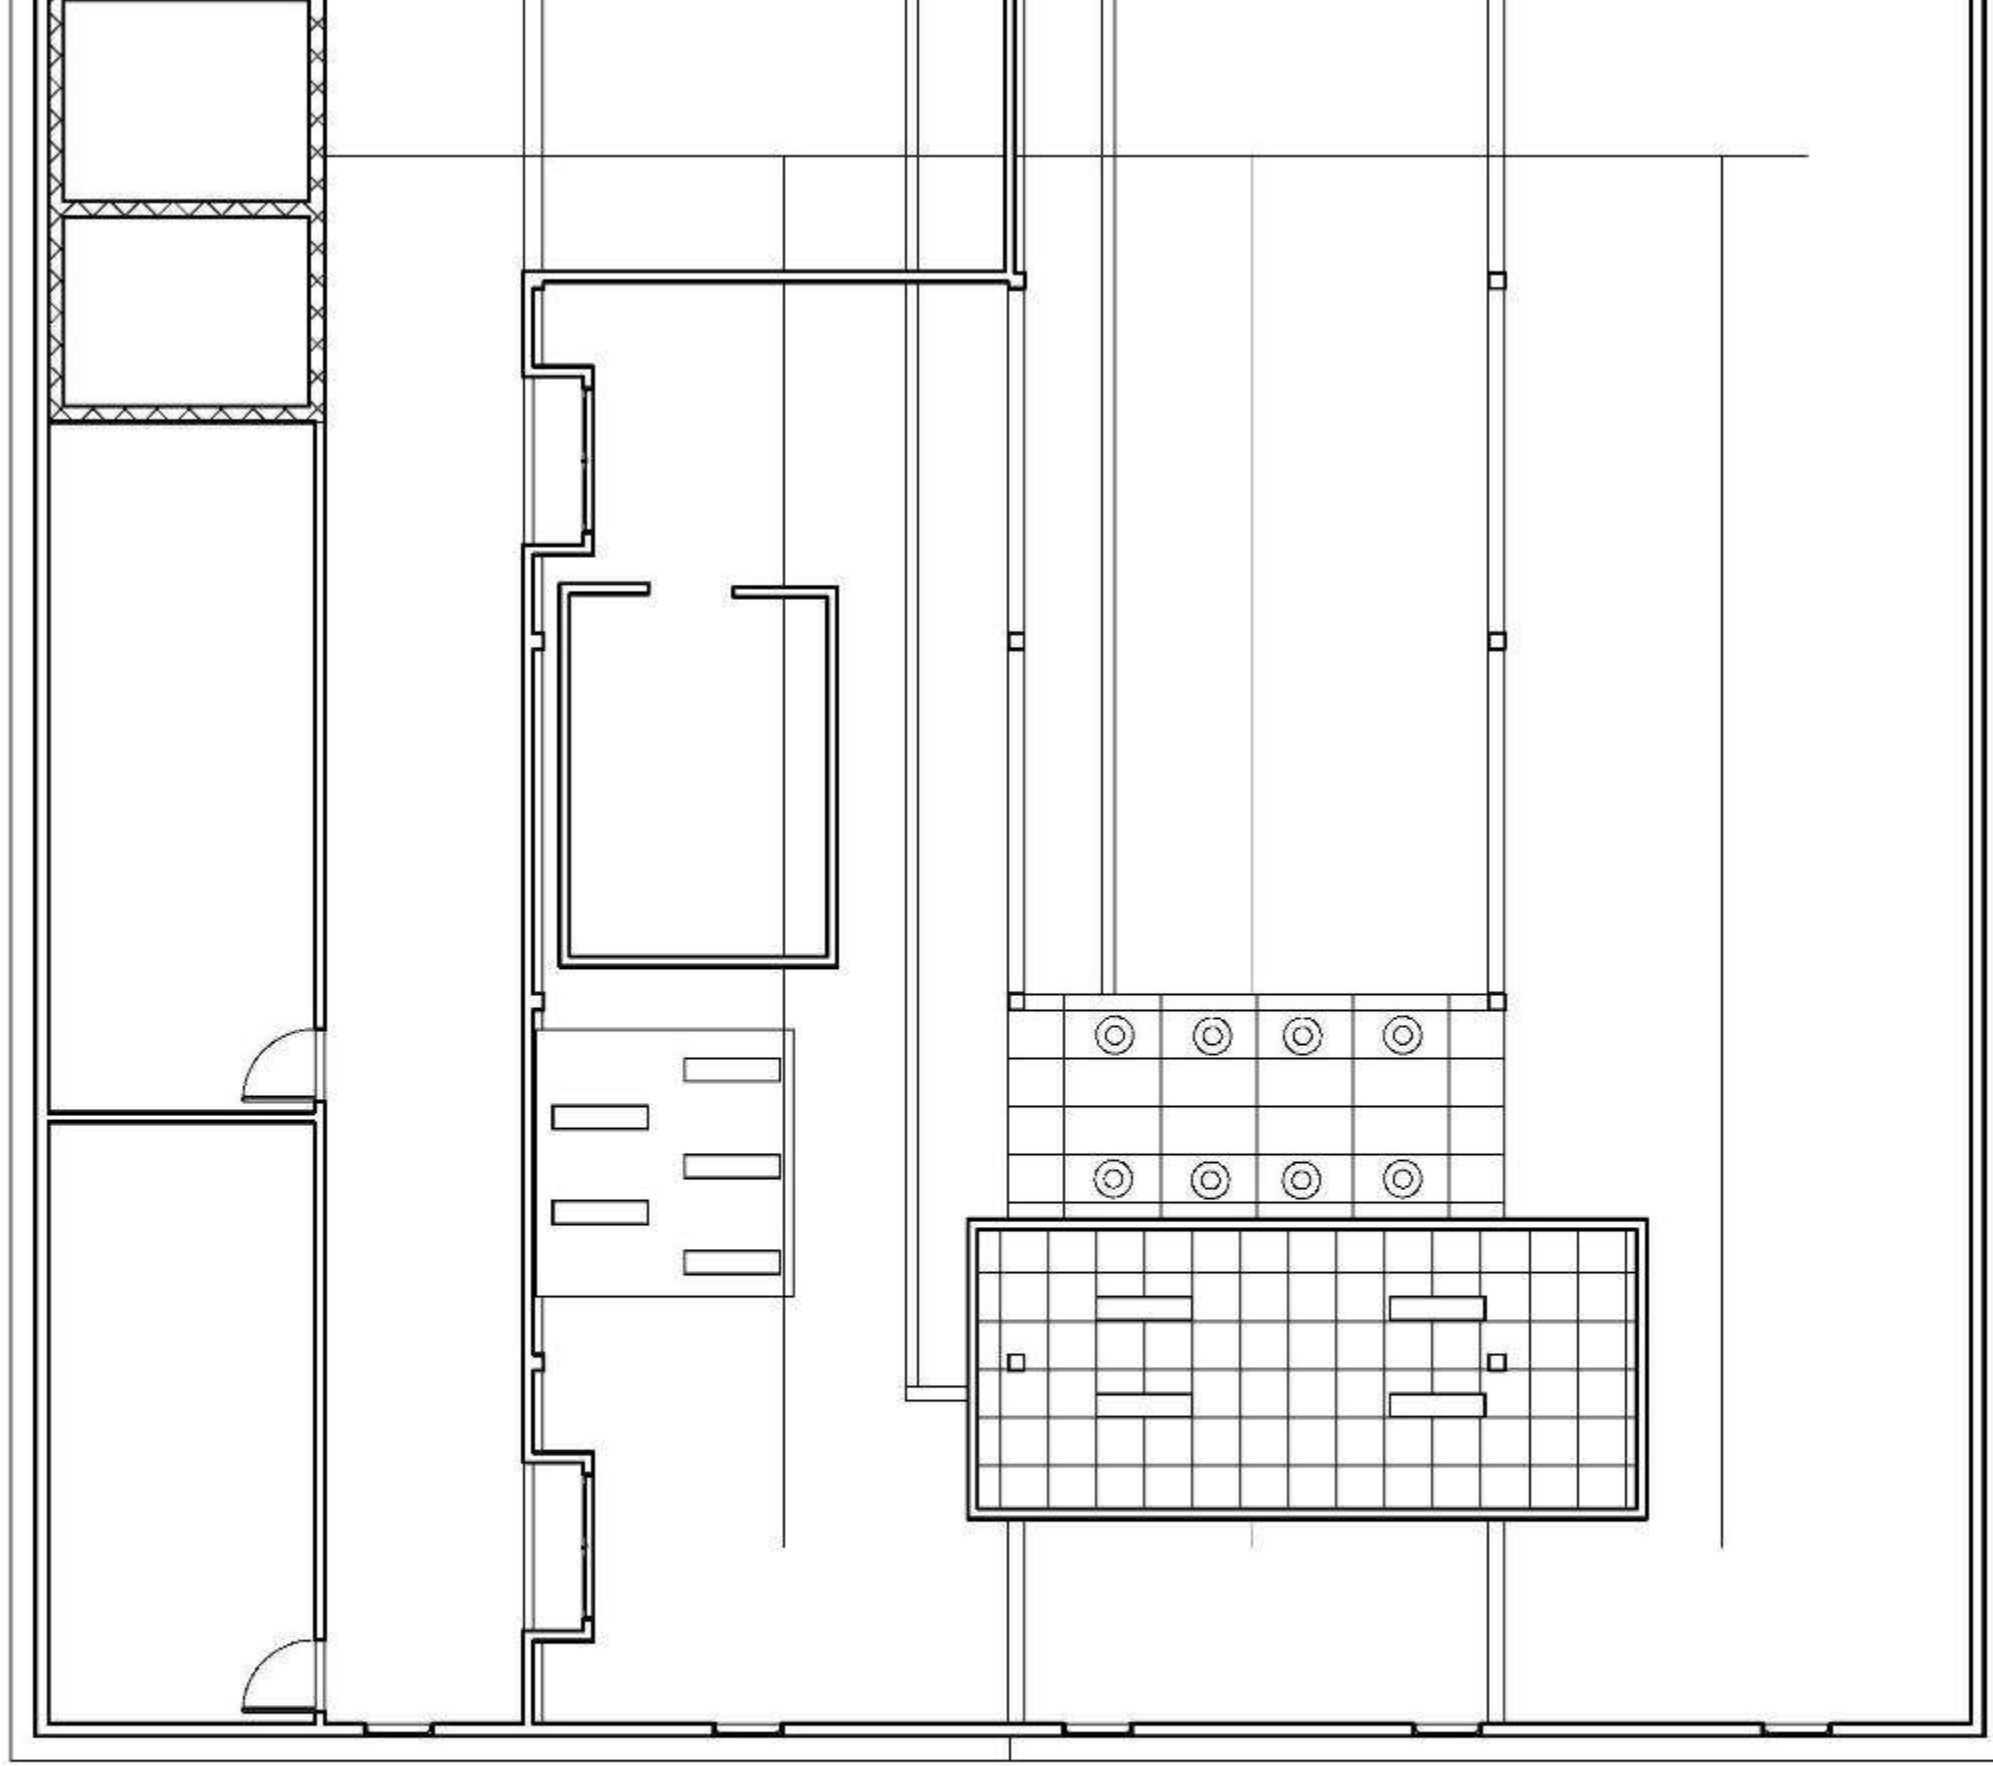

Portfolio 4

Myah Kendrick

① Level 2
1/8" = 1'-0"

Myah Kendrick
IDSN 2102 F19

Assignment 18

① Level 2
1/8" = 1'-0"

Myah Kendrick
IDSN 2102 F19

Assignment

Myah Kendrick
IDSN 2102 F19

Assignment 20