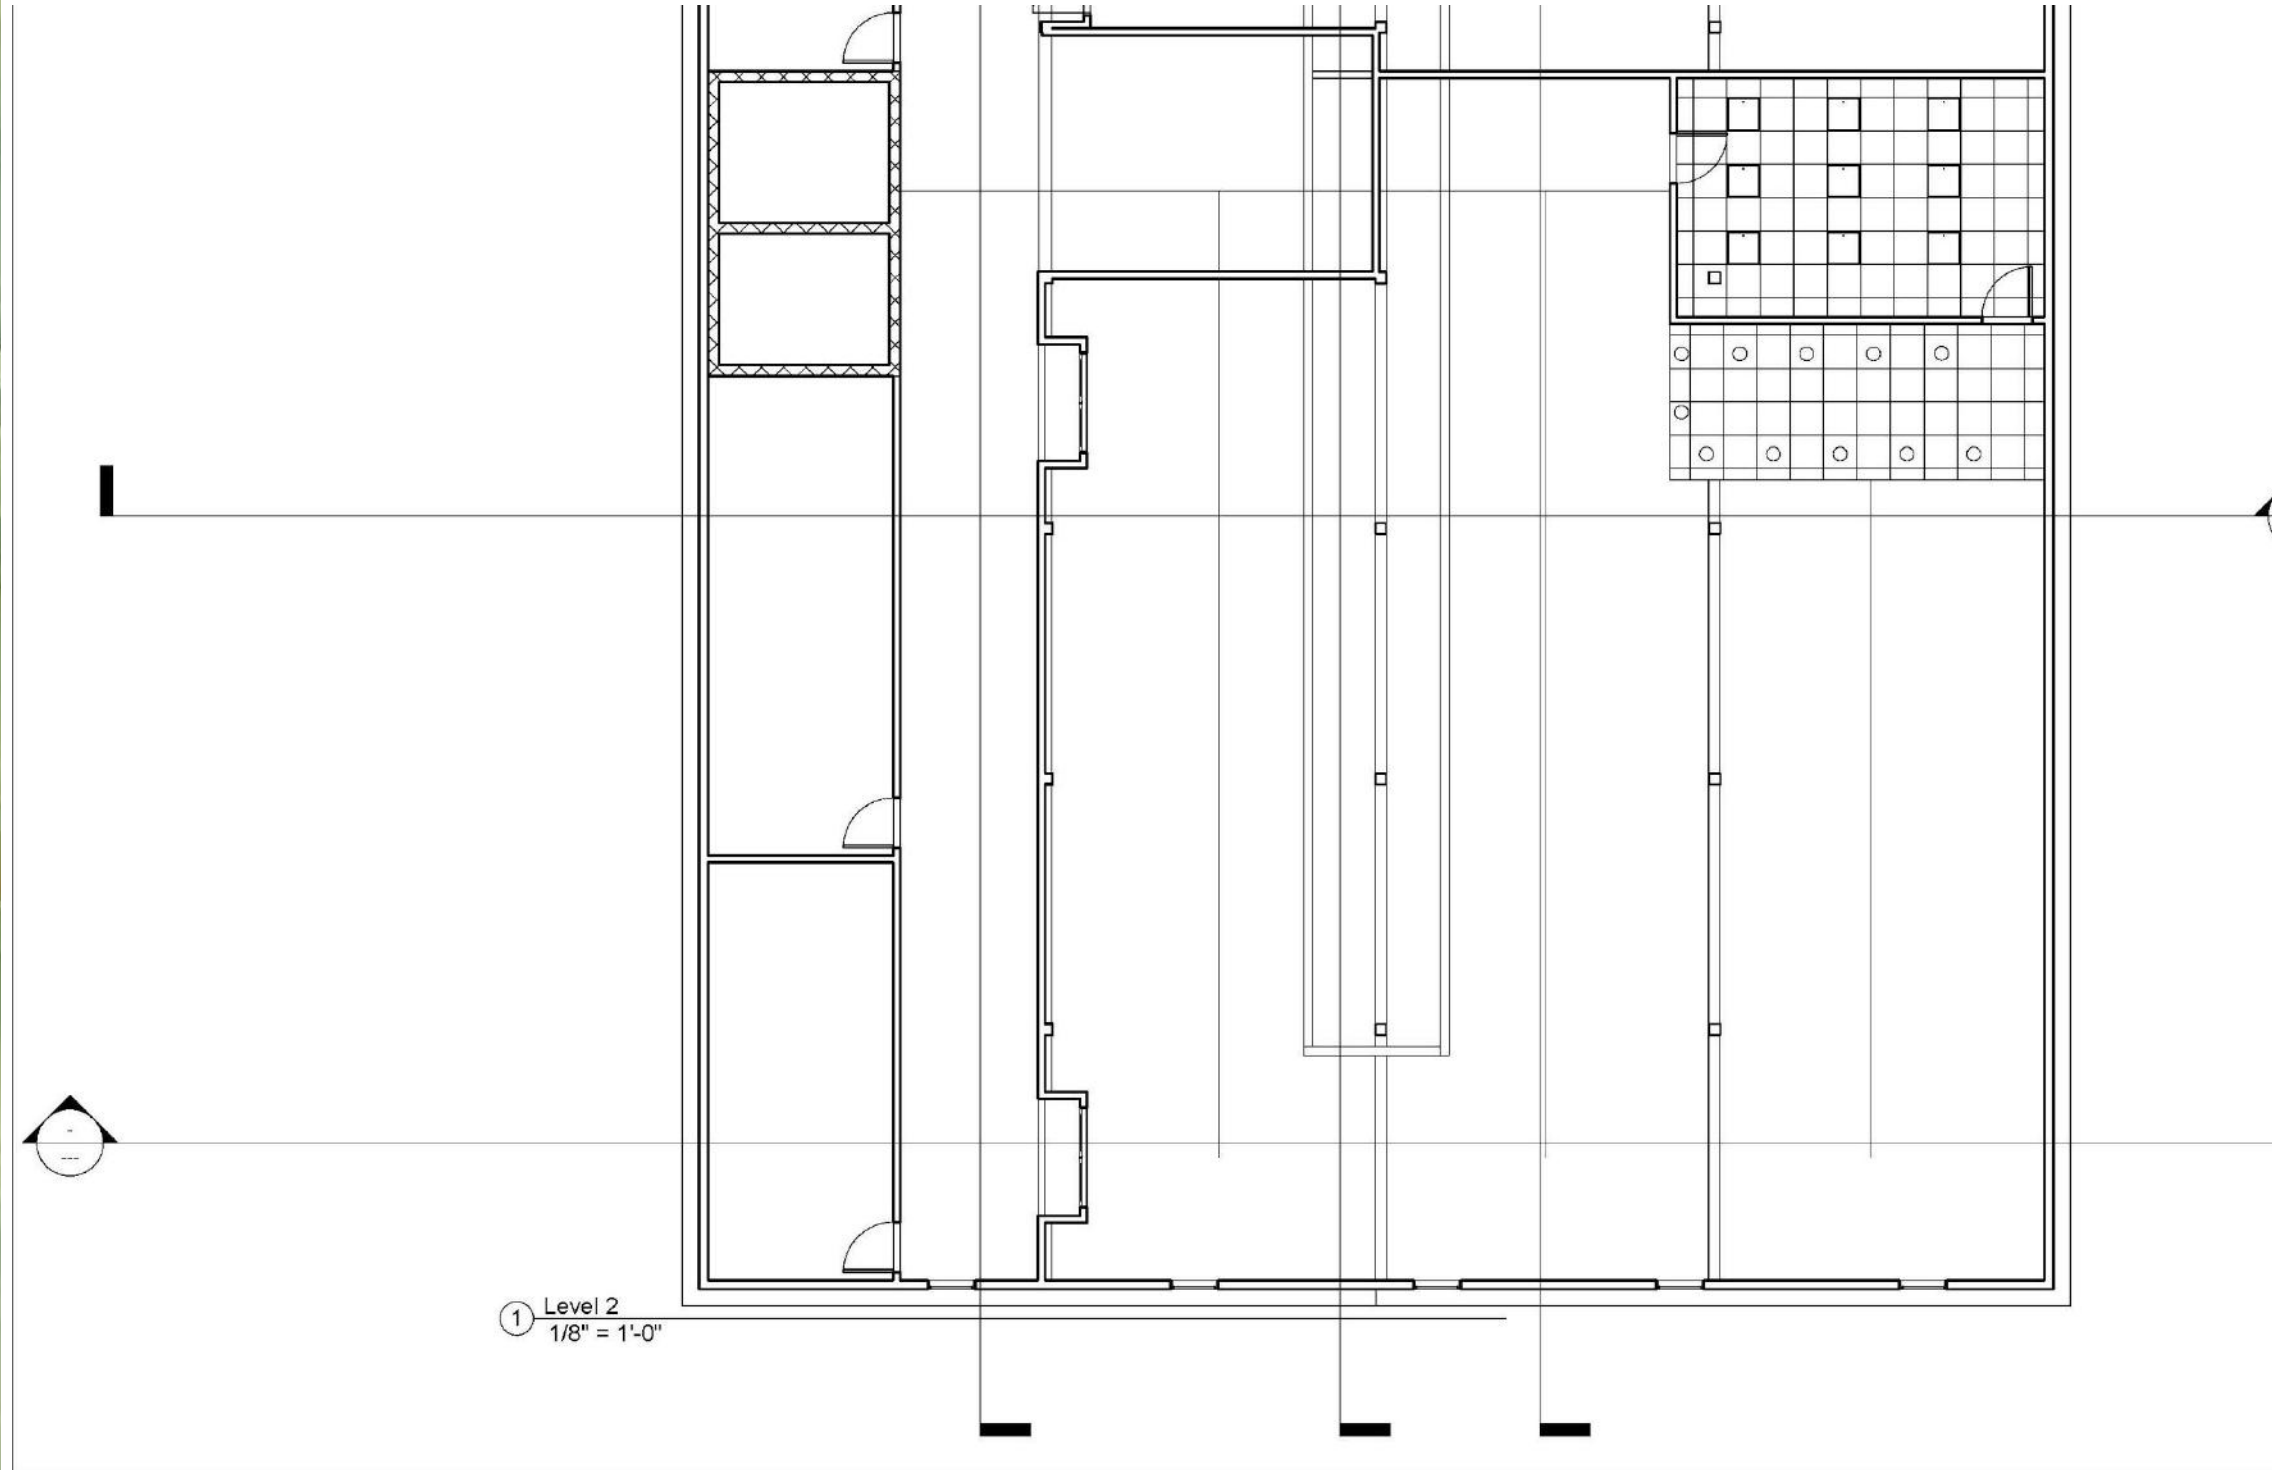

Portfolio 4

IDSN 2102

Anna Overton

Assignment 18: Revit
Furniture Plan

① Level 2
1/8" = 1'-0"

Assignment 19: Revit
Reflected Ceiling Plan

Assignment 20: Revit
Rendered Perspective

Assignment 20: Revit
Rendered Perspective