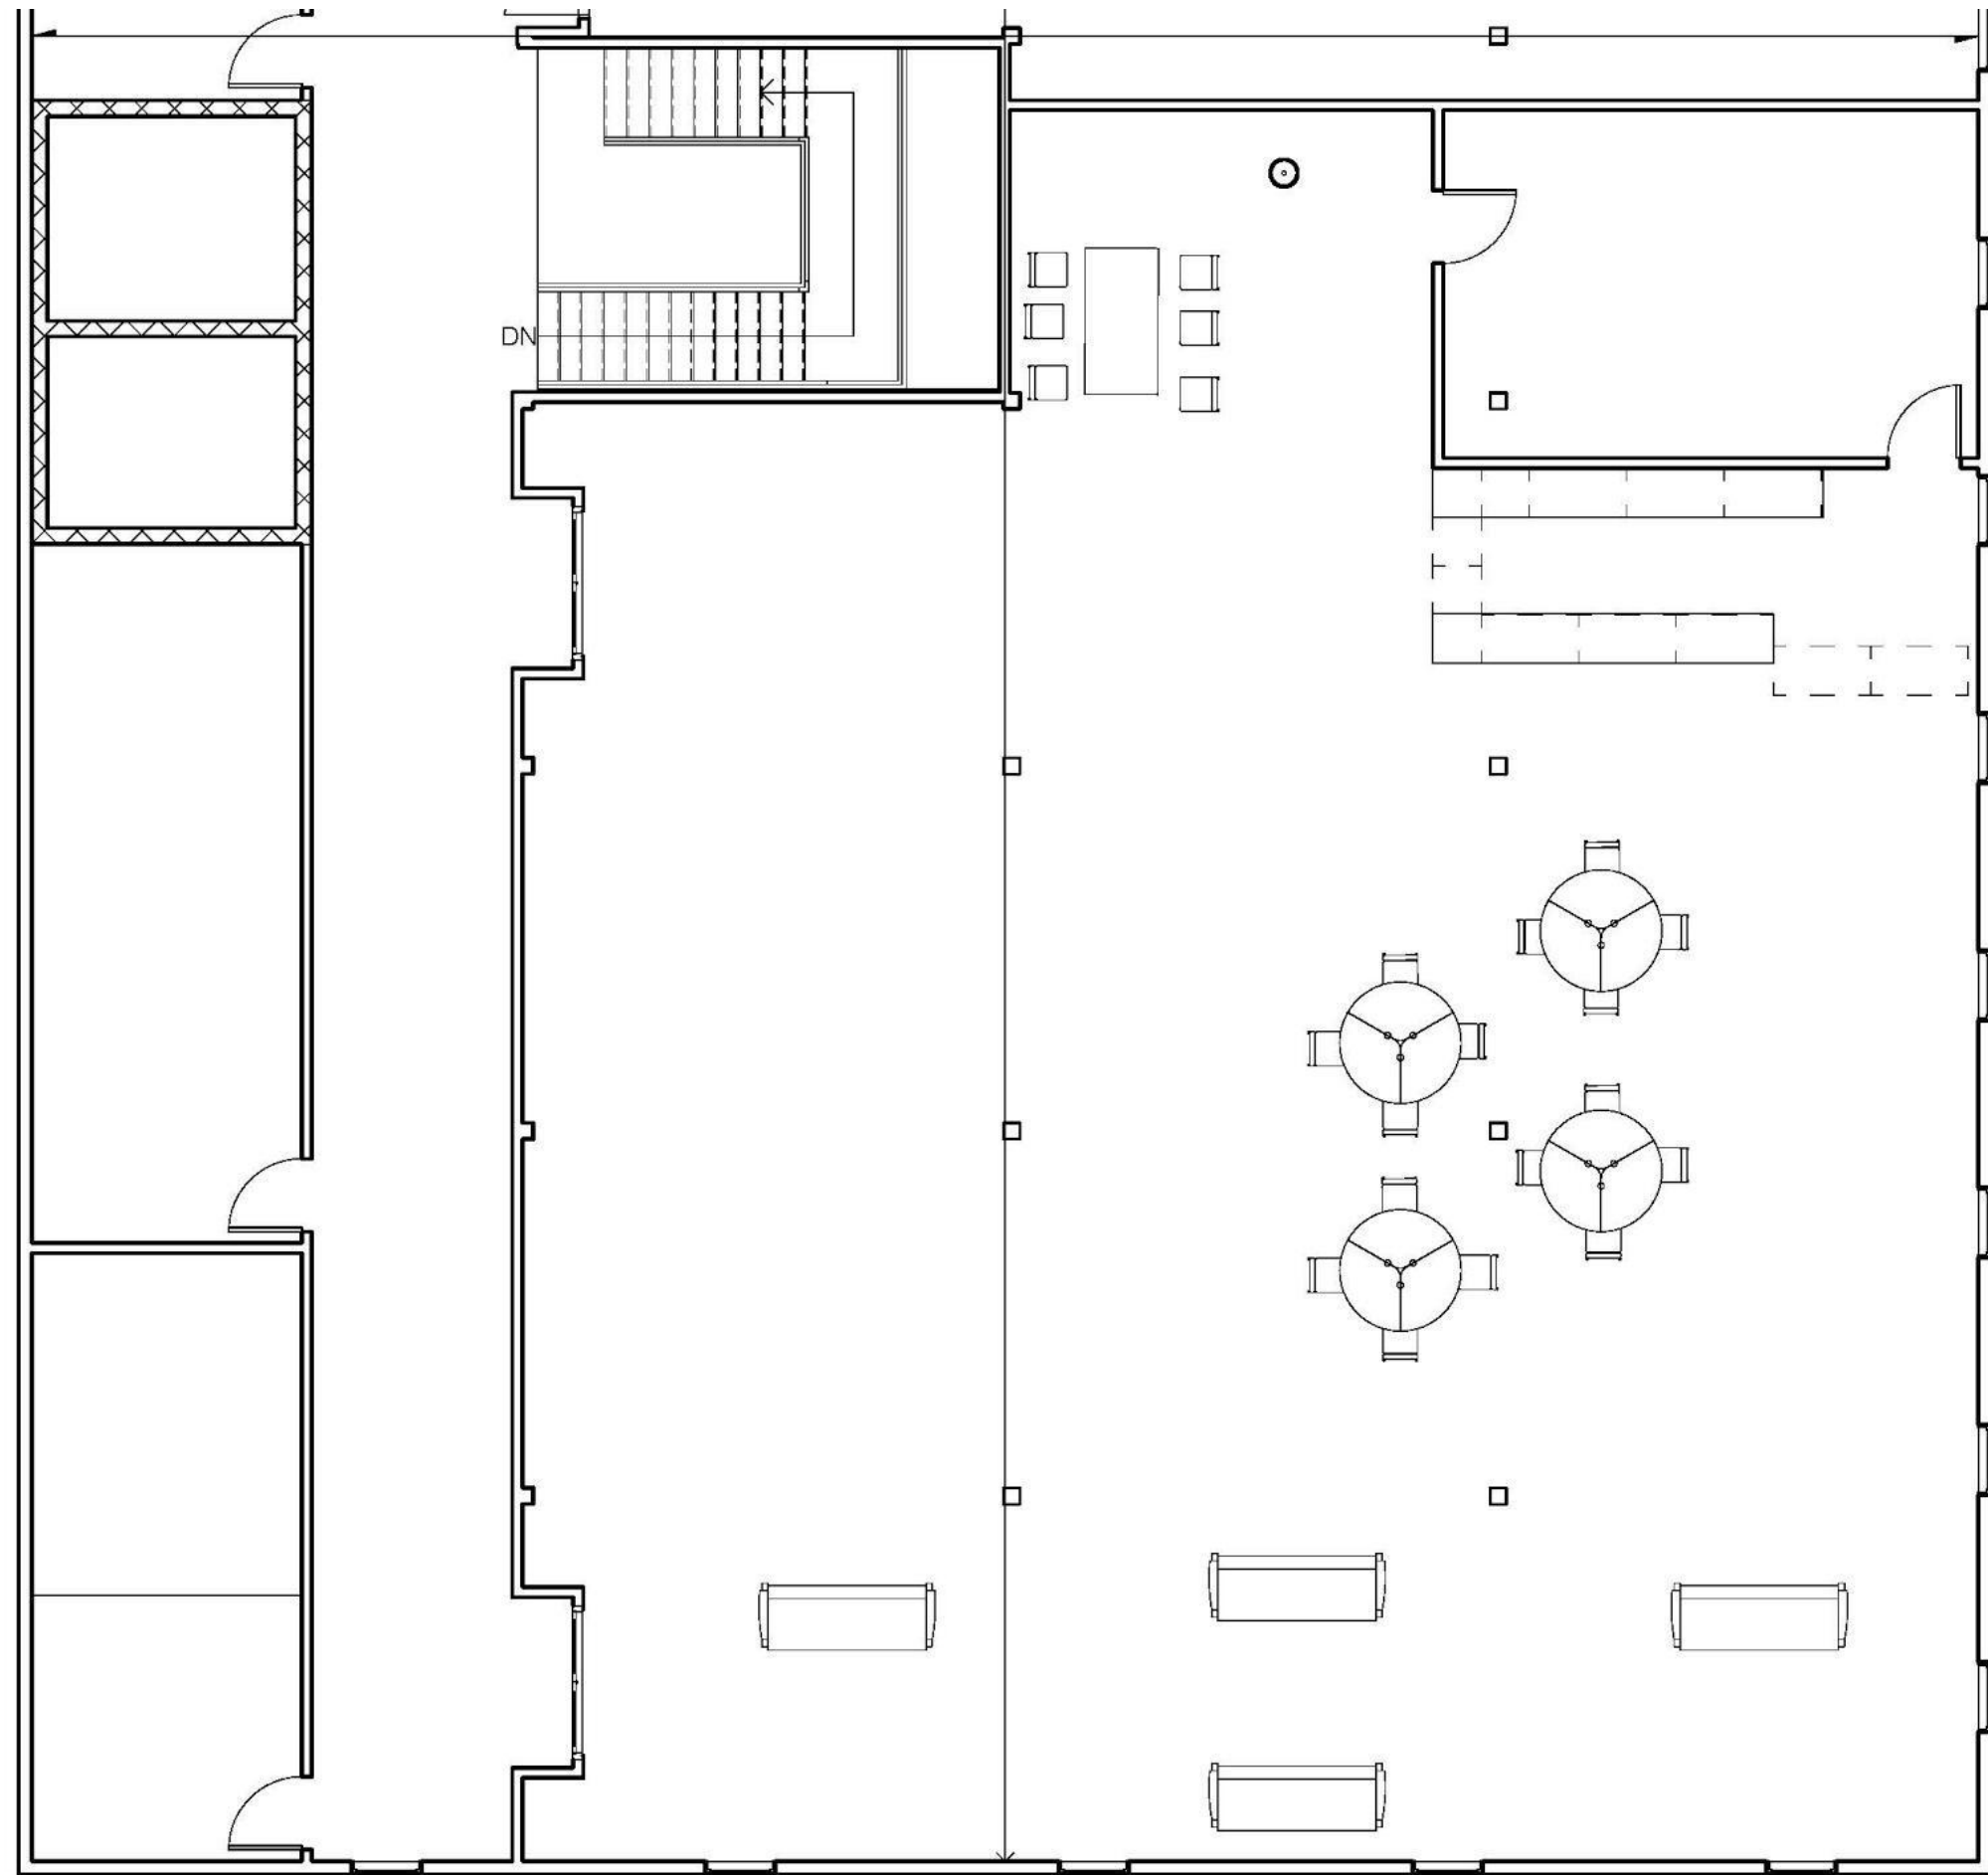

Portfolio 4

IDSN 2102

Anna Overton

Assignment 18: Revit
Furniture Plan

① Level 2
1/8" = 1'-0"

Assignment 19: Revit
Reflected Ceiling Plan

Assignment 20: Revit
Rendered Perspective

Assignment 20: Revit
Rendered Perspective