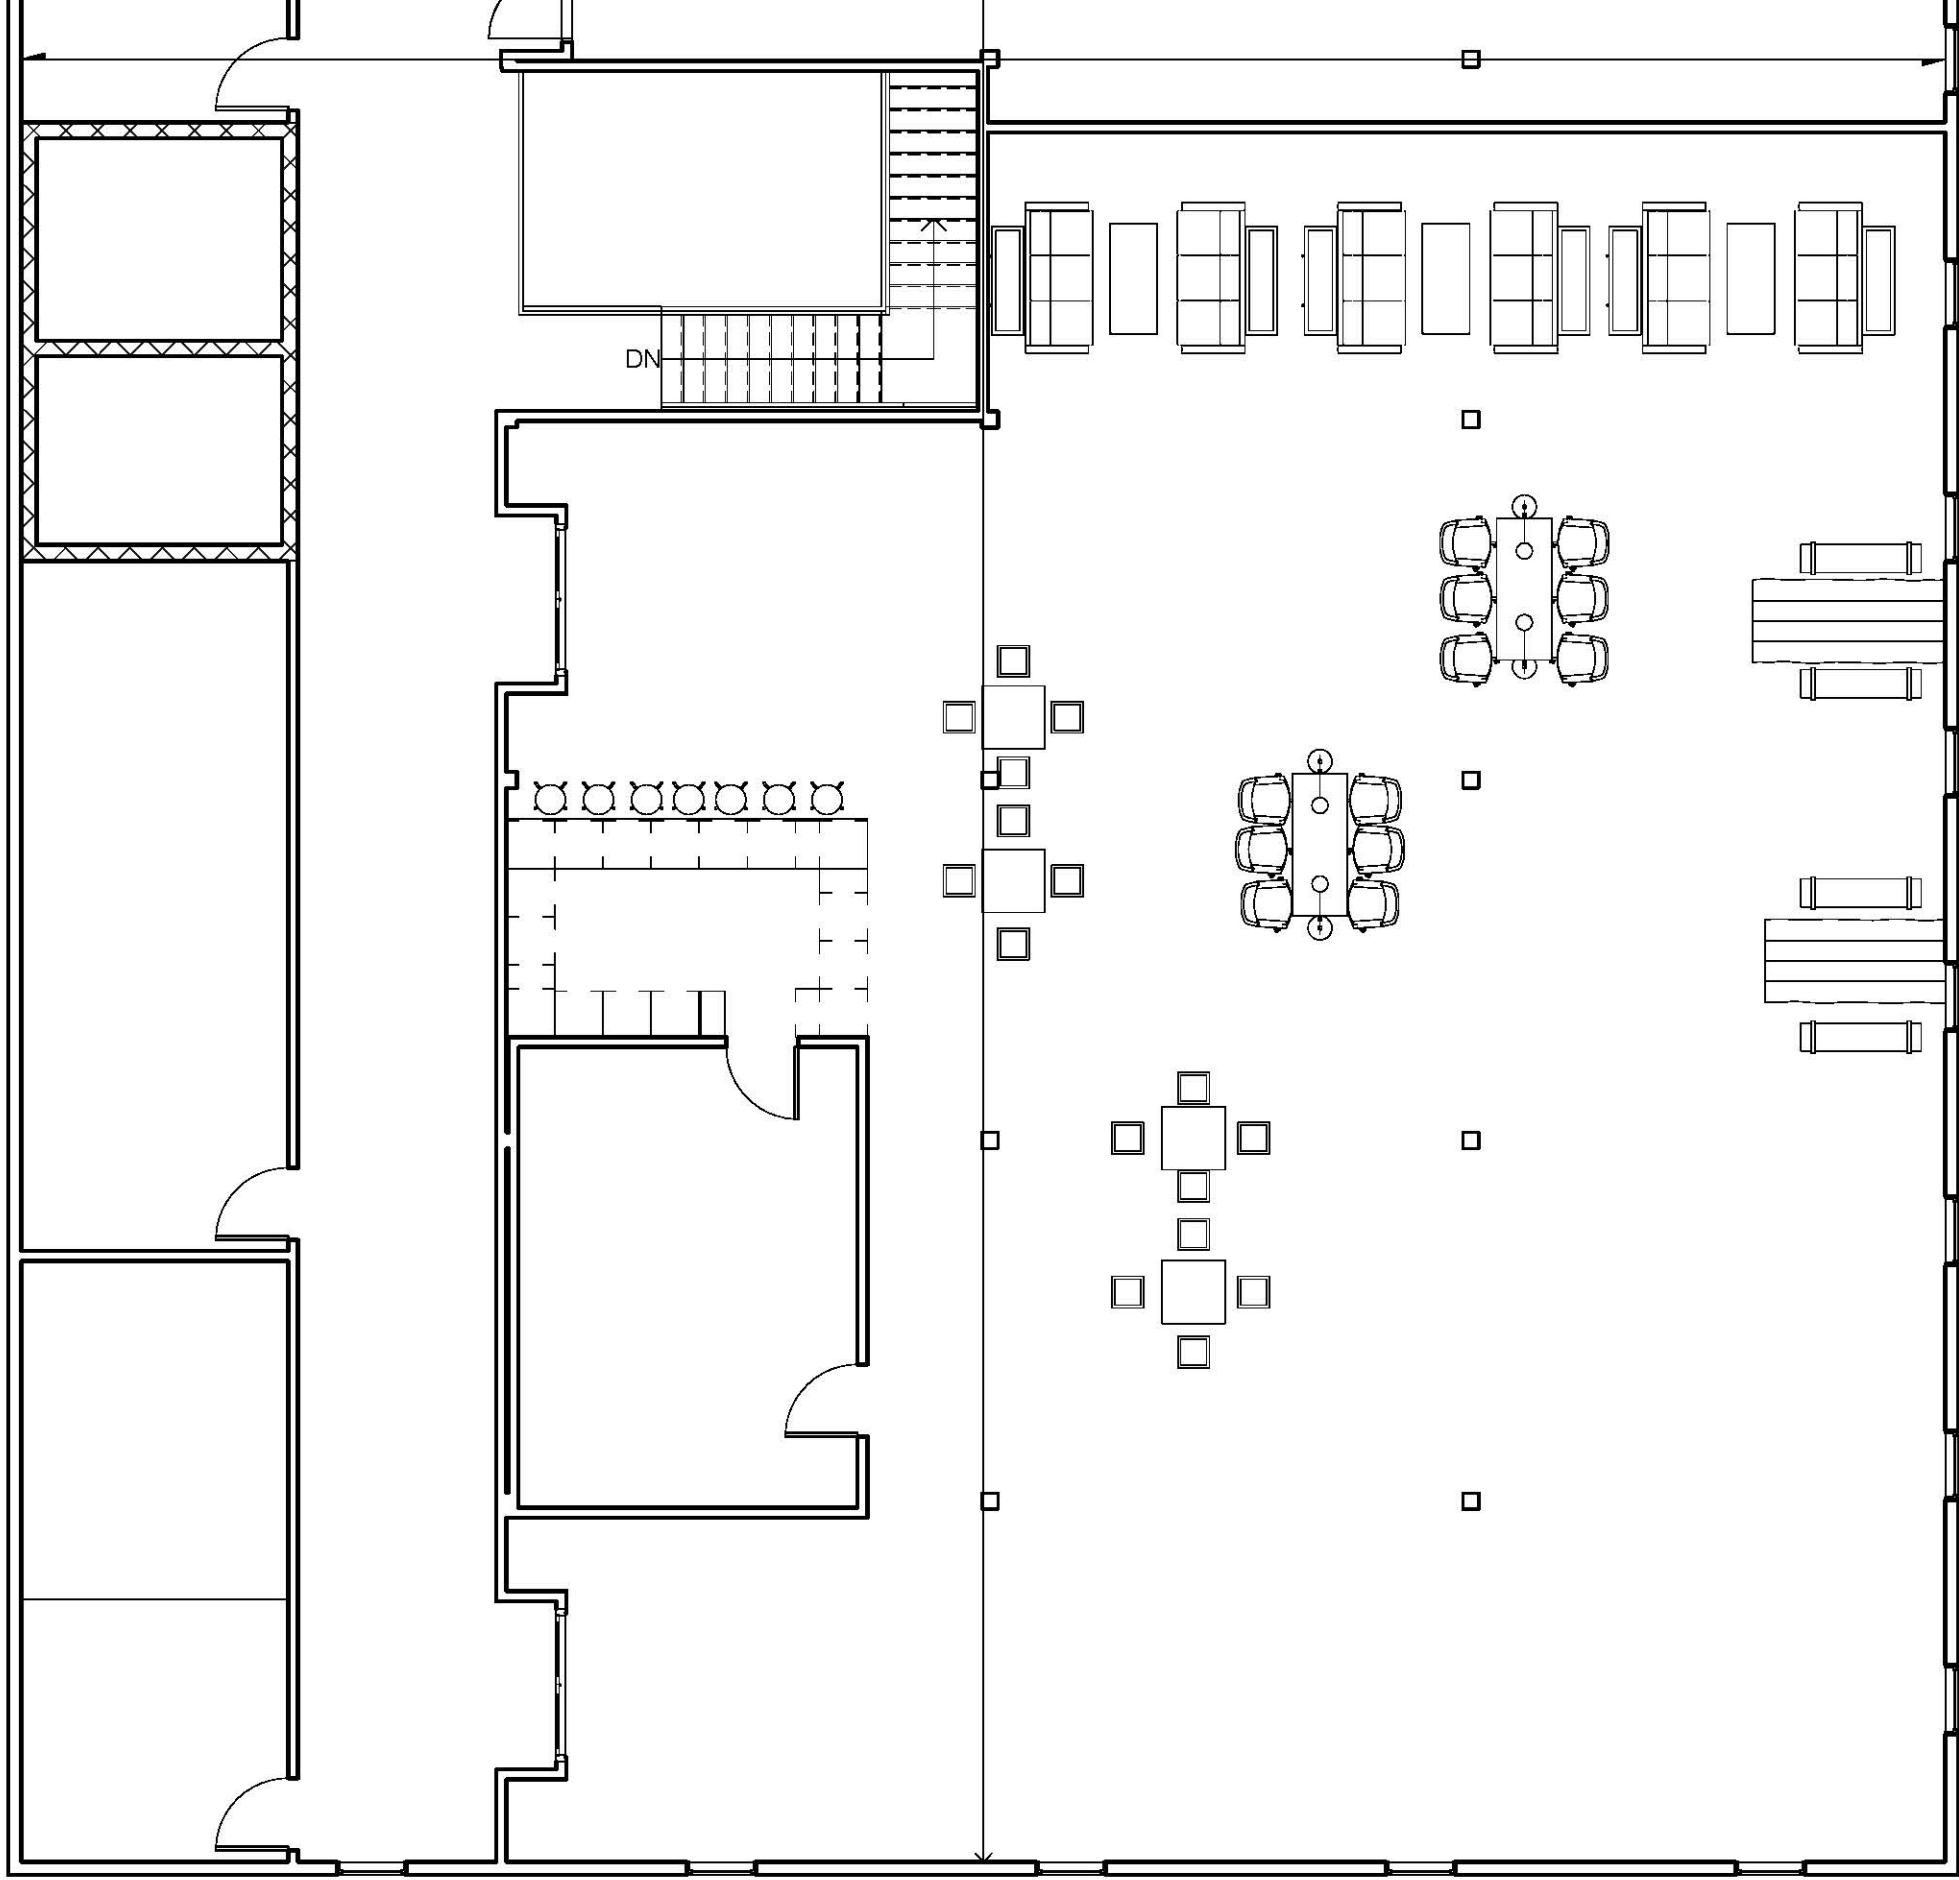

The background of the entire page is a grayscale image of vertical wood planks. The wood grain is clearly visible, with various knots and natural imperfections scattered throughout. The lighting is even, highlighting the texture and depth of the wood.

# Portfolio 4

IDSN 2102 F19

Morghan Wallert

12/3/19

① Level 2  
1/8" = 1'-0"

Morghan Wallert  
IDSN 2102 F19

Morghhan Wallert  
IDSN 2102 F19

① Level 2  
1/8" = 1'-0"

Revit Rendered  
Perspective without  
Person

Morghan Wallert

IDSN 2102 F19

Revit Rendered from  
Cloud Perspective with  
Person

Morghhan Wallert

IDSN 2102 F19