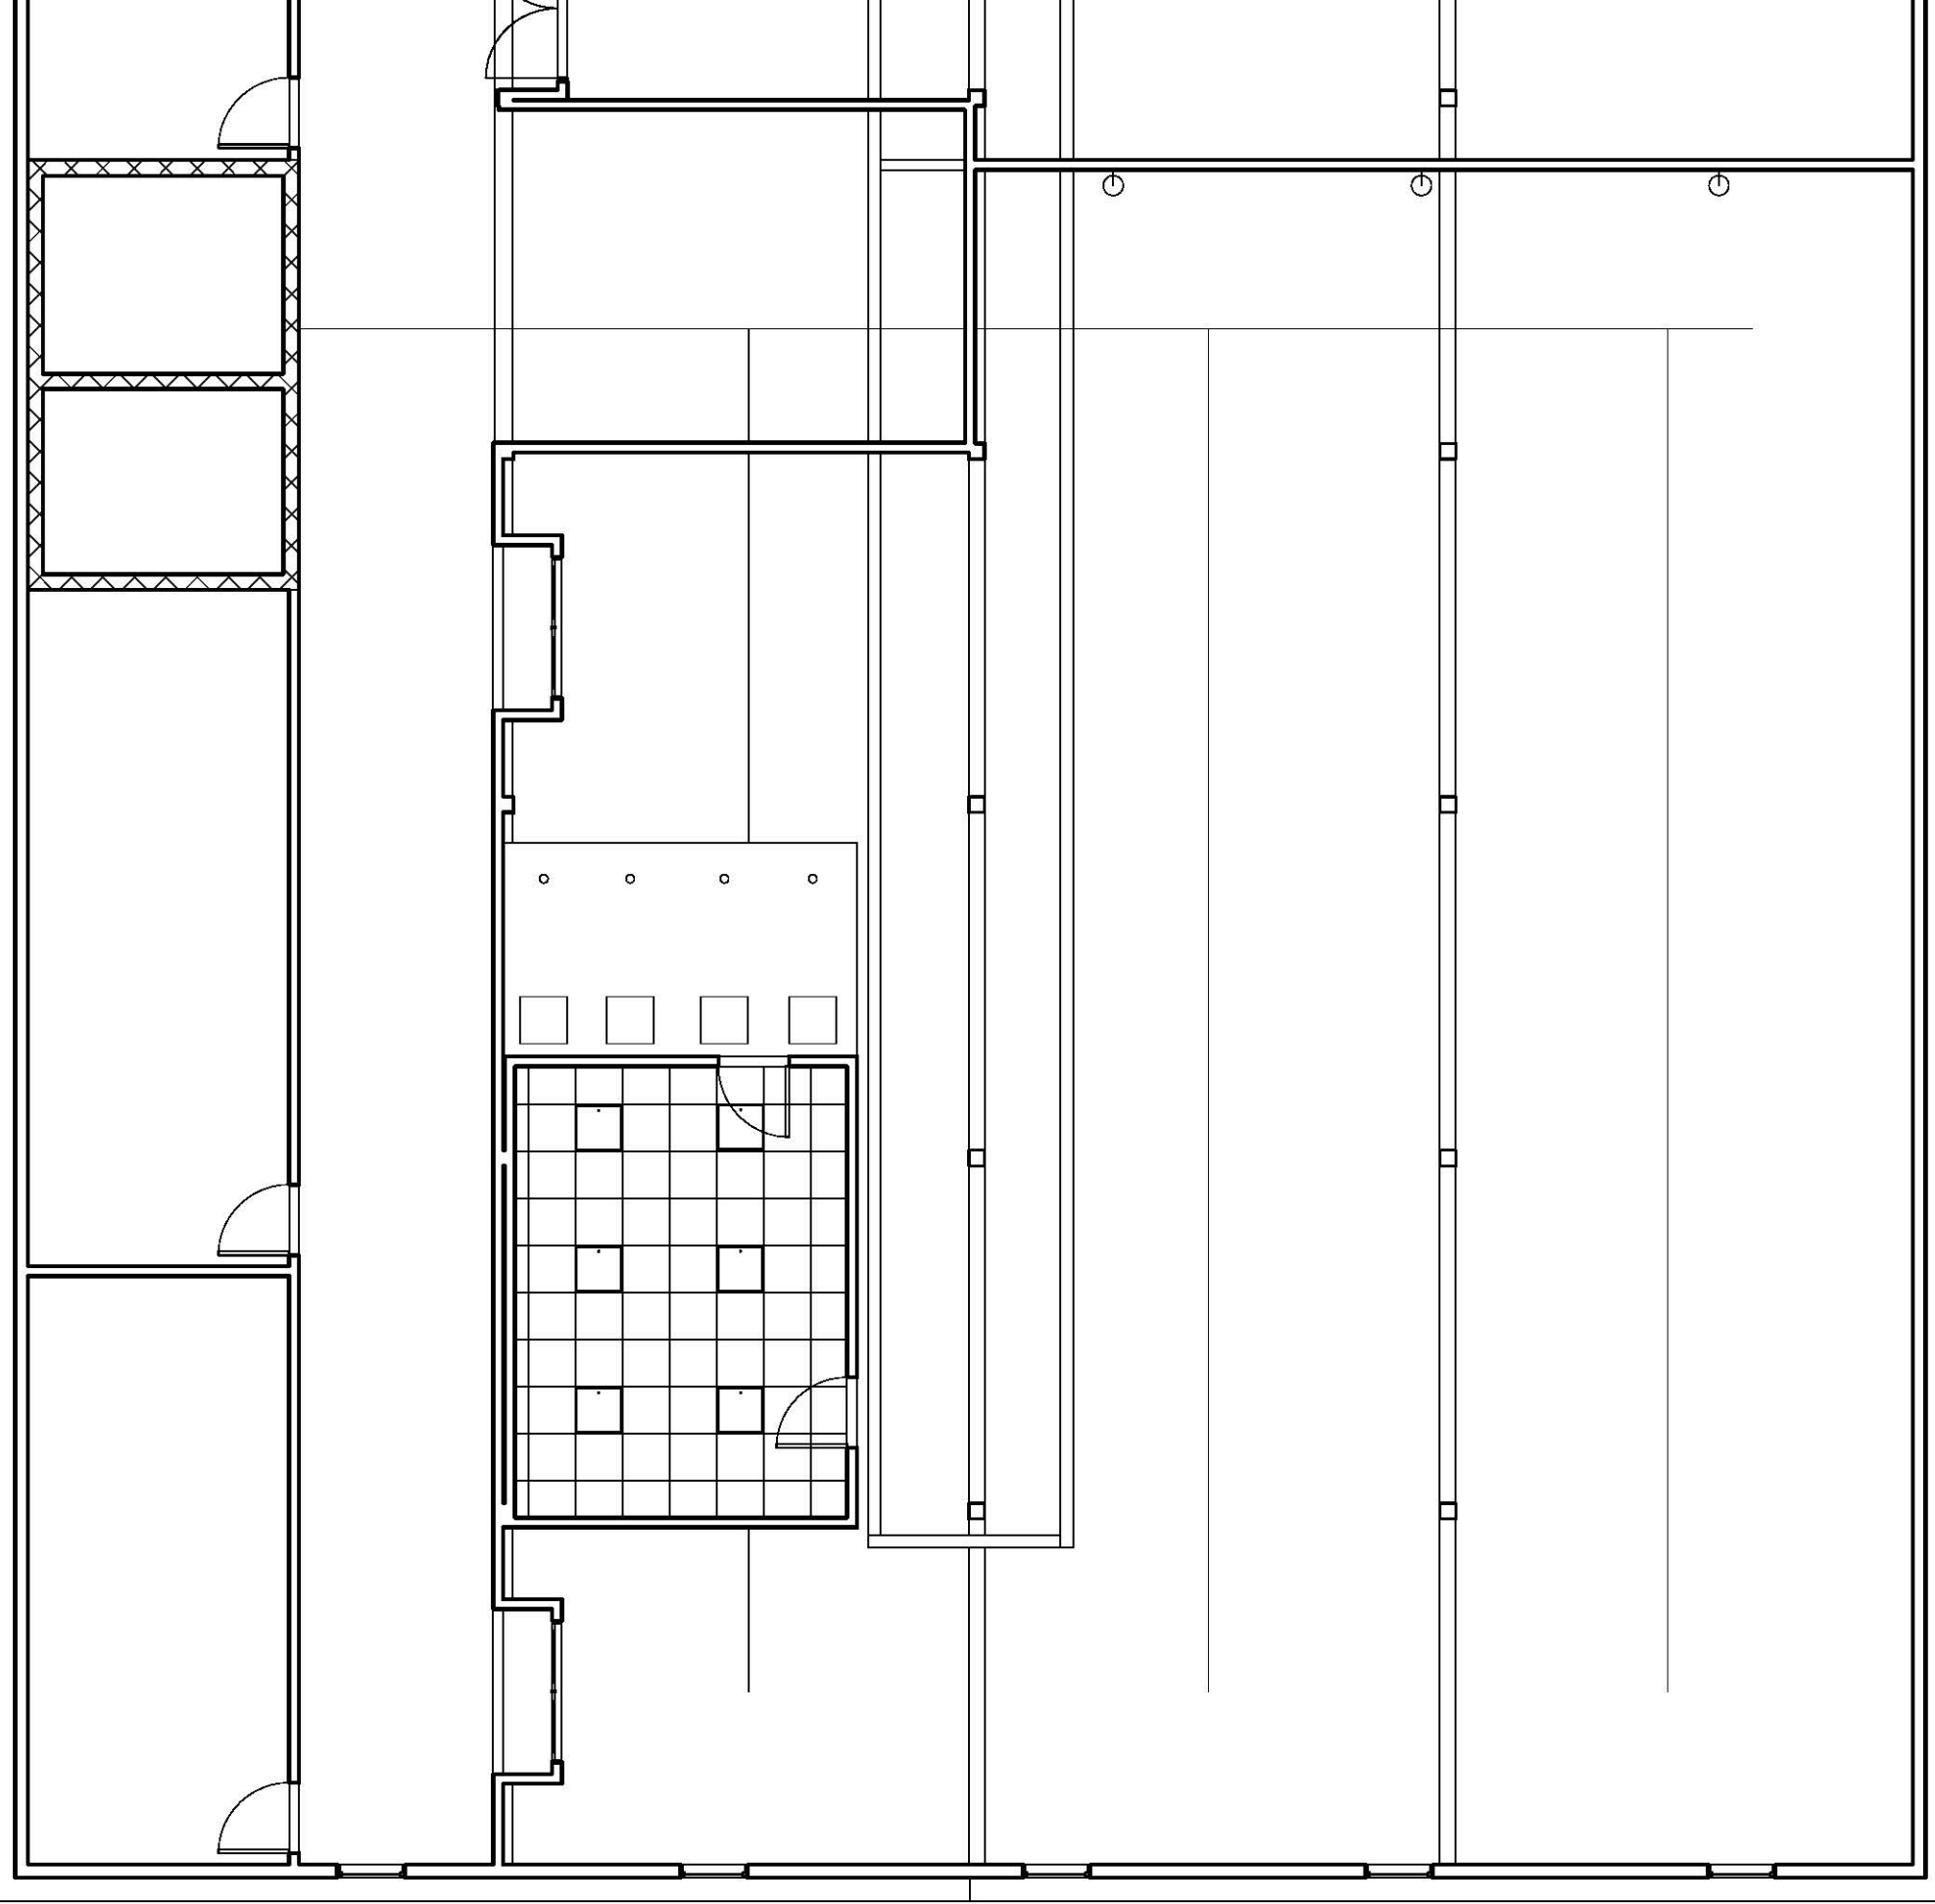

The background of the entire page is a grayscale image of vertical wood planks. The wood grain is clearly visible, with various knots and natural imperfections scattered throughout. The lighting is even, highlighting the texture and depth of the wood.

# Portfolio 4

IDSN 2102 F19

Morghan Wallert

12/3/19

① Level 2  
1/8" = 1'-0"

Morghan Wallert  
IDSN 2102 F19

Morghhan Wallert  
IDSN 2102 F19

① Level 2  
1/8" = 1'-0"

Revit Rendered  
Perspective without  
Person

Morghan Wallert

IDSN 2102 F19

Revit Rendered from  
Cloud Perspective with  
Person

Morghhan Wallert

IDSN 2102 F19