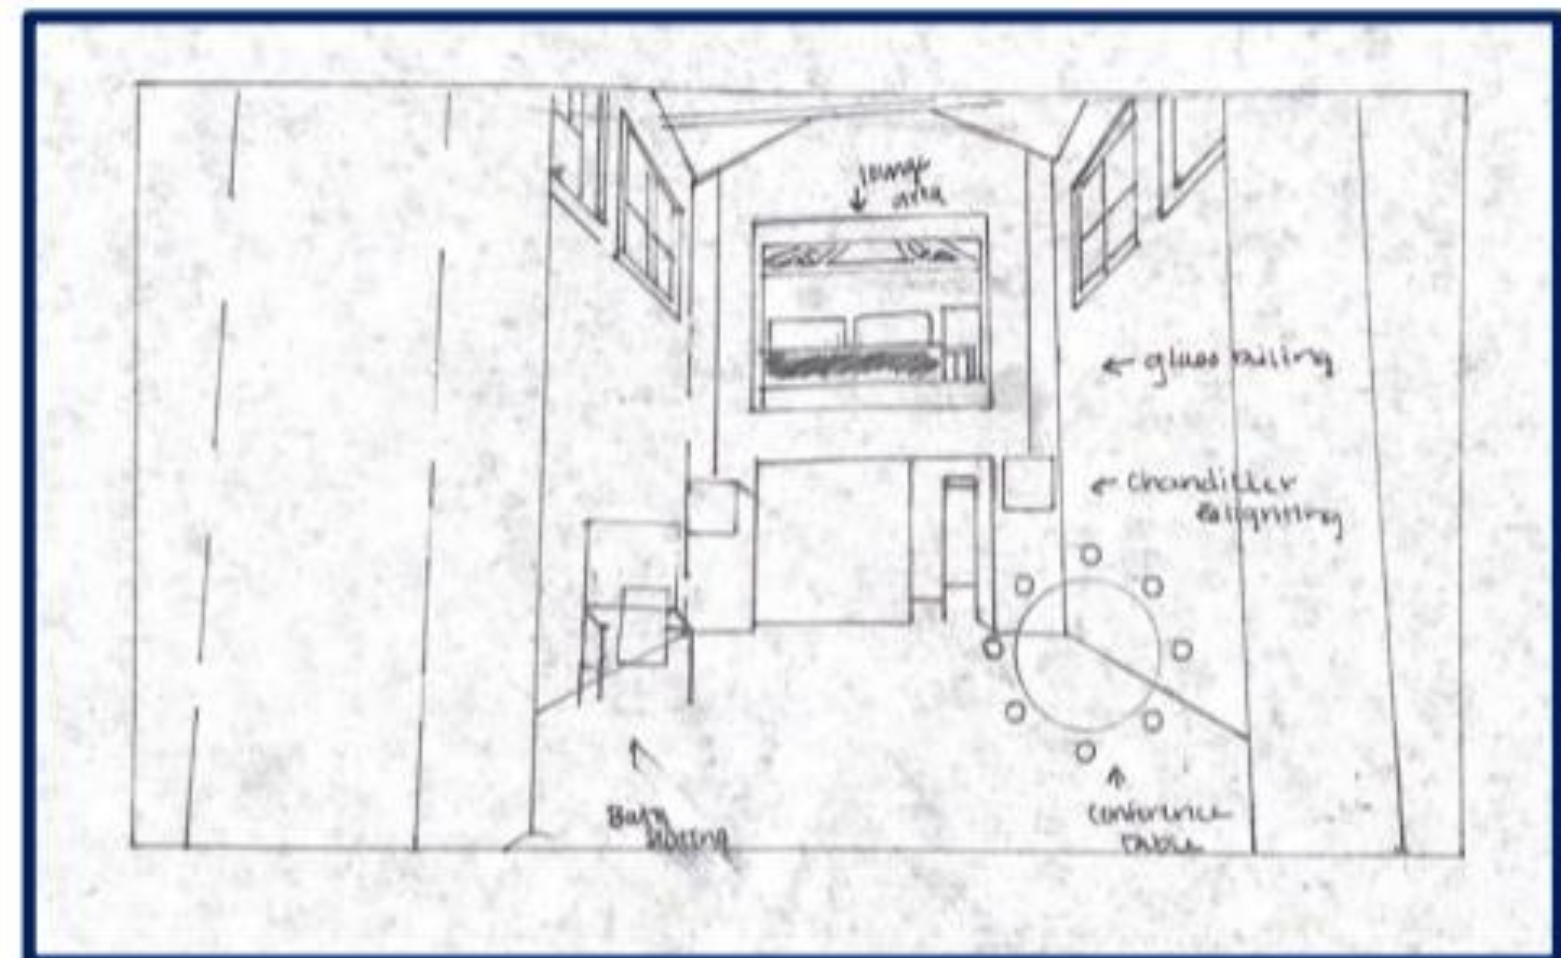

Allison Casper
IDSN 2102 F20