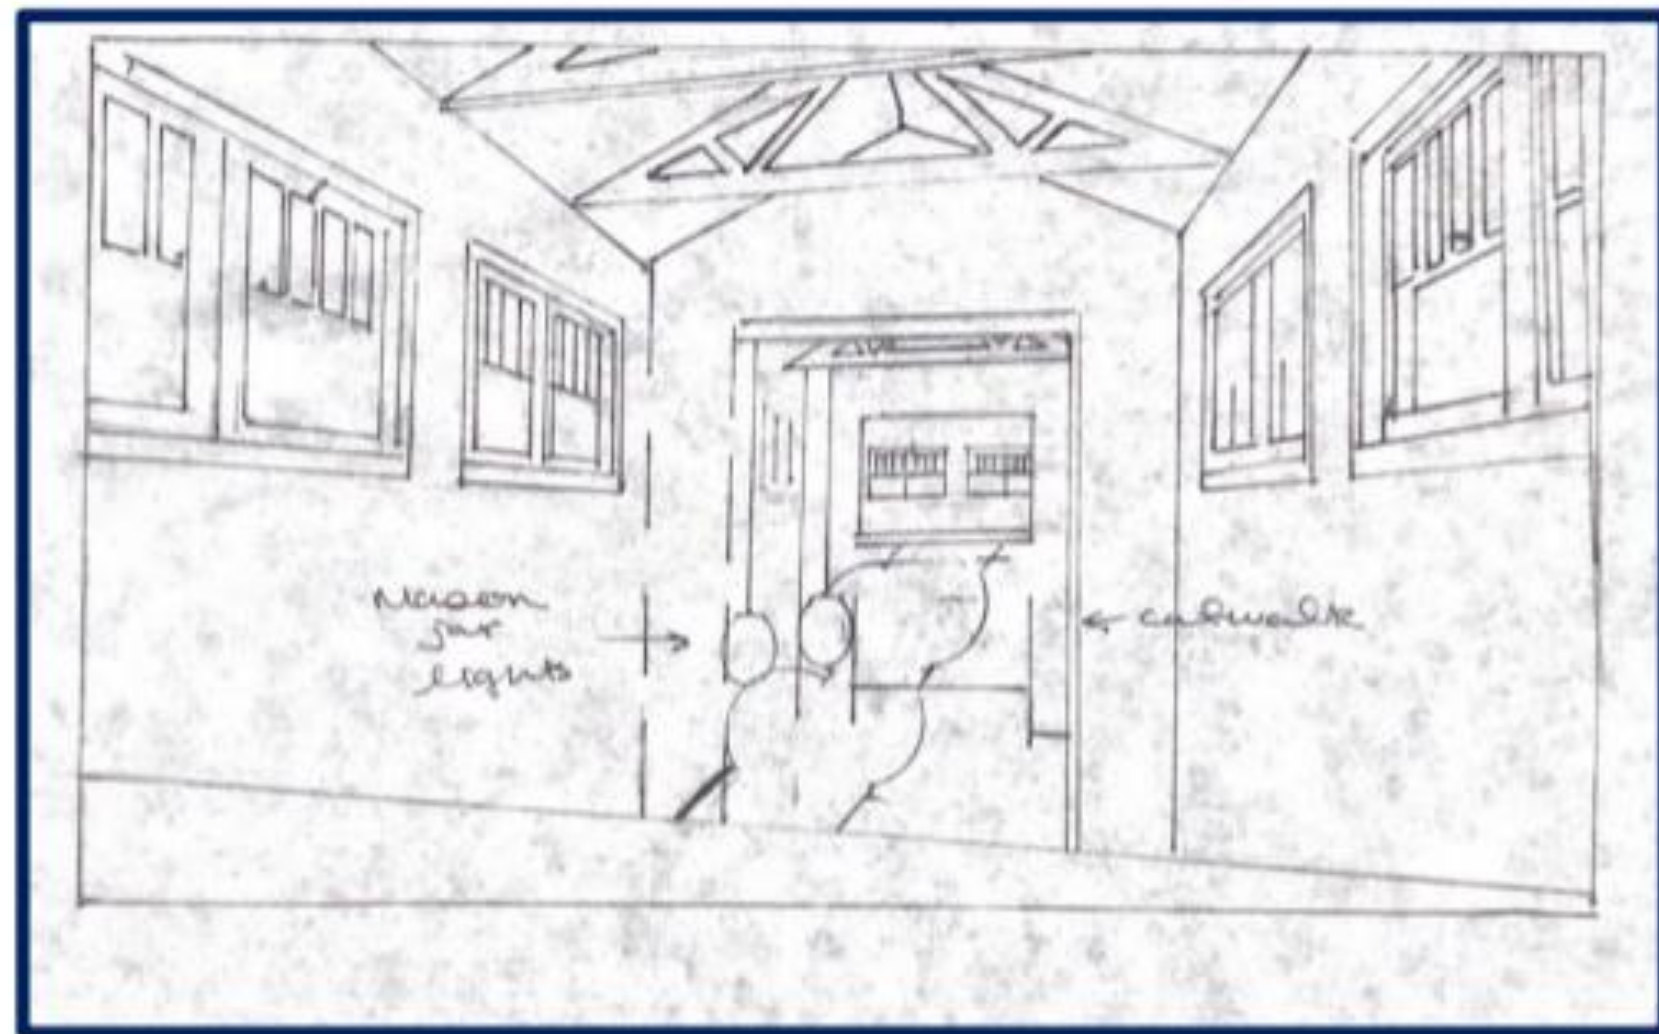

Allison Casper
IDSN 2102 F20