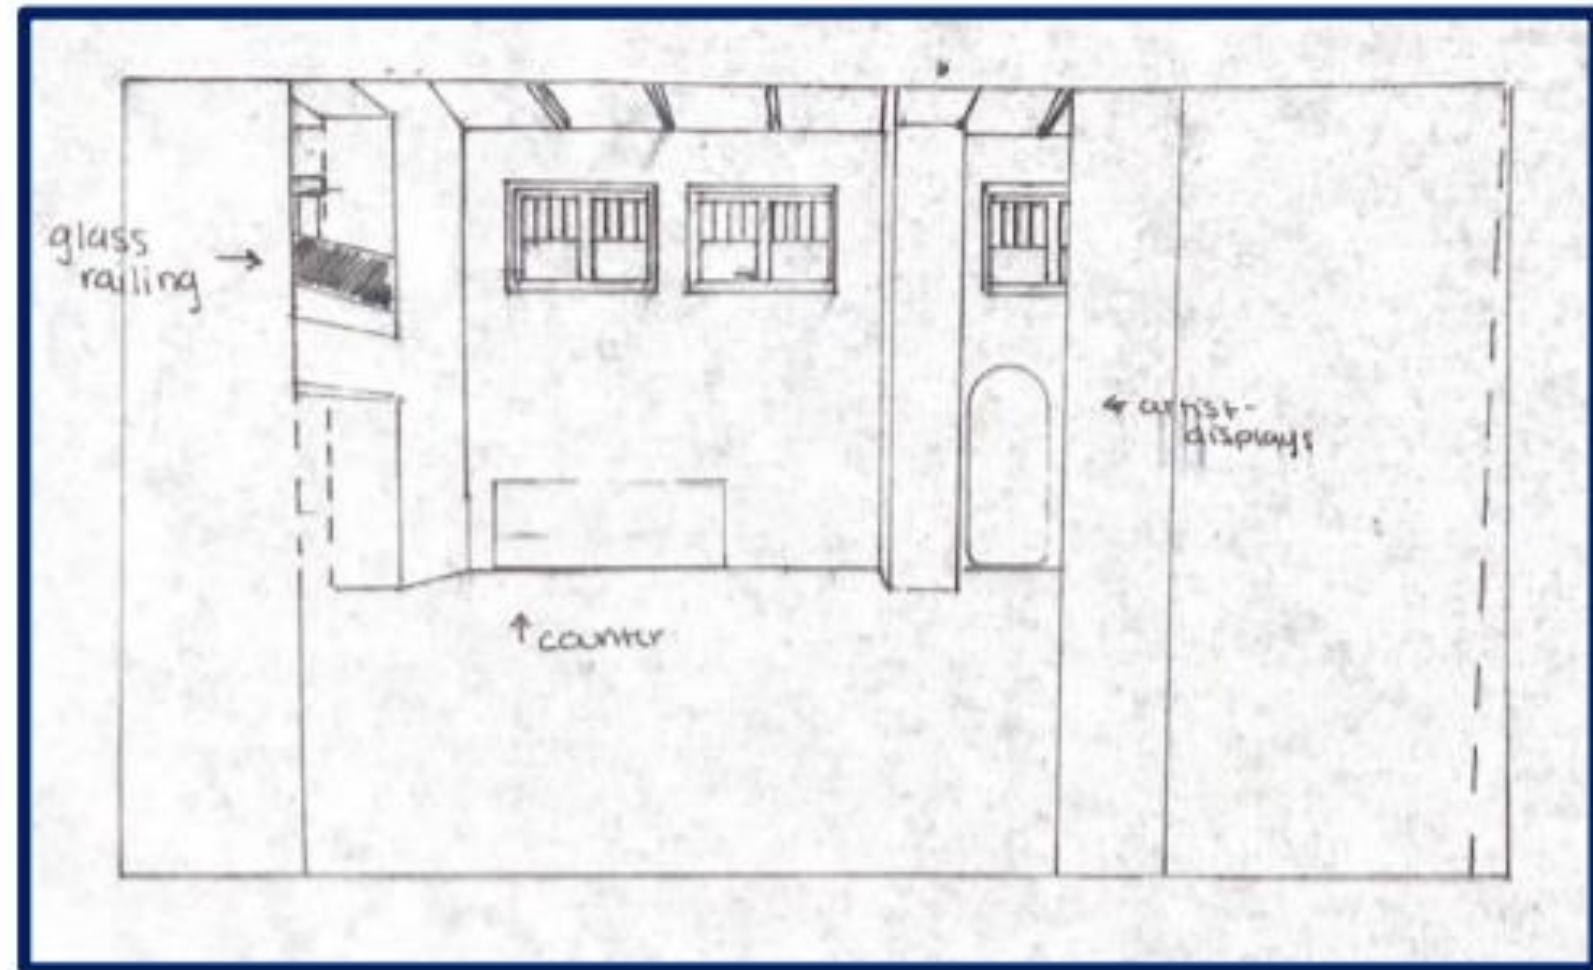

Allison Casper
IDSN 2102 F20