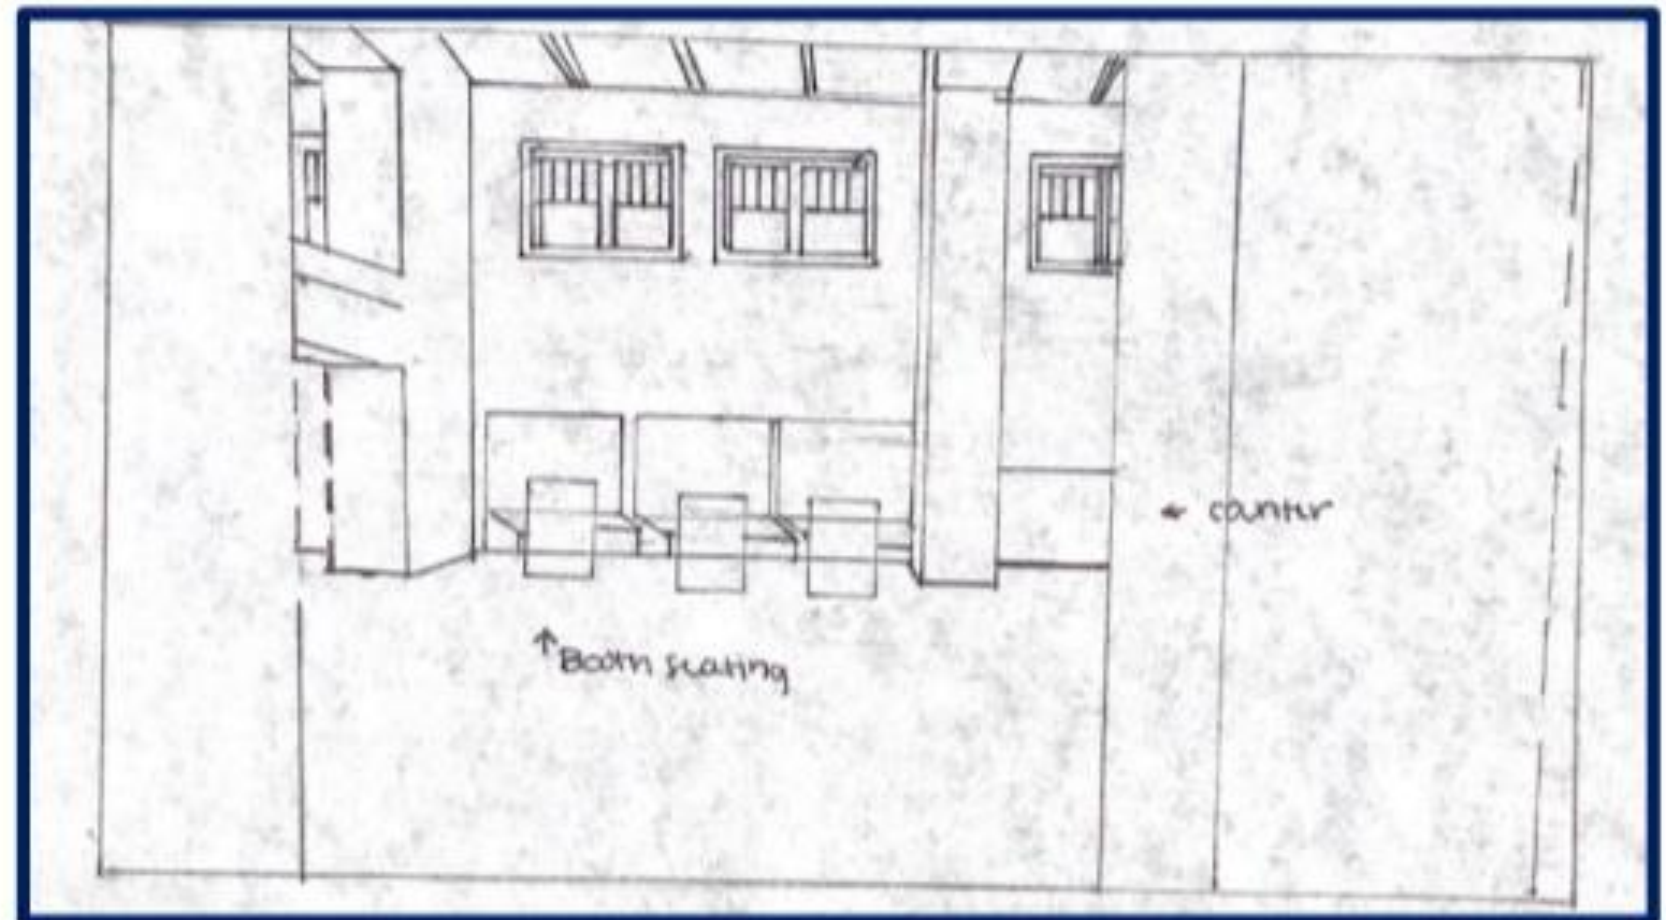

Allison Casper
IDSN 2102 F20