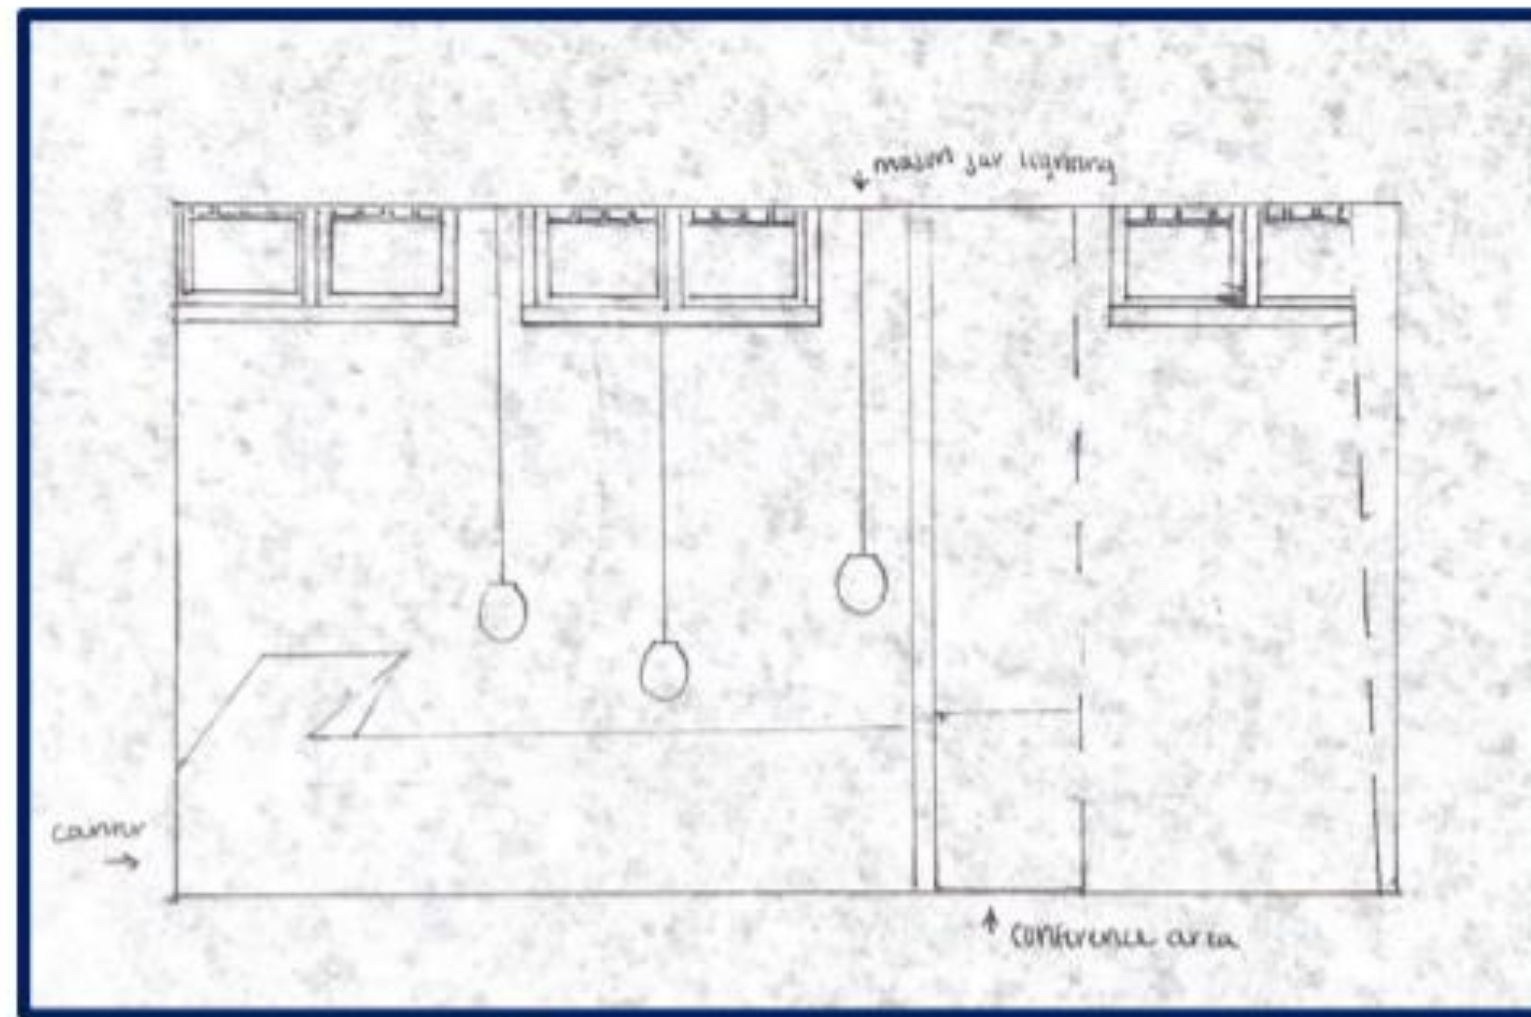

Allison Casper
IDSN 2102 F20