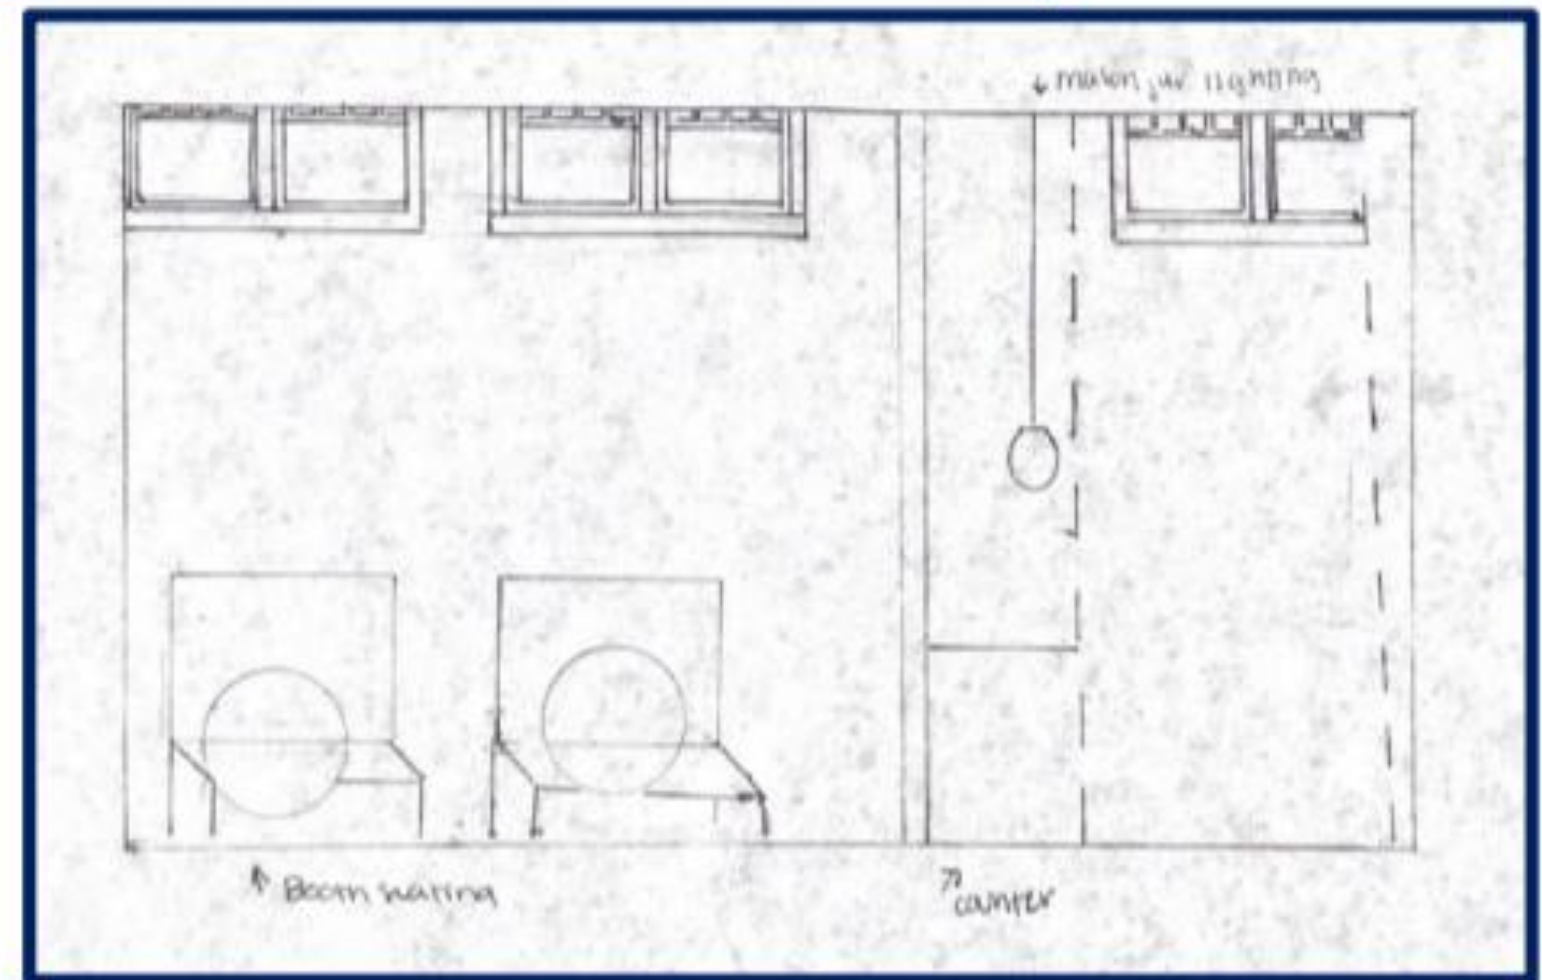

Allison Casper
IDSN 2102 F20