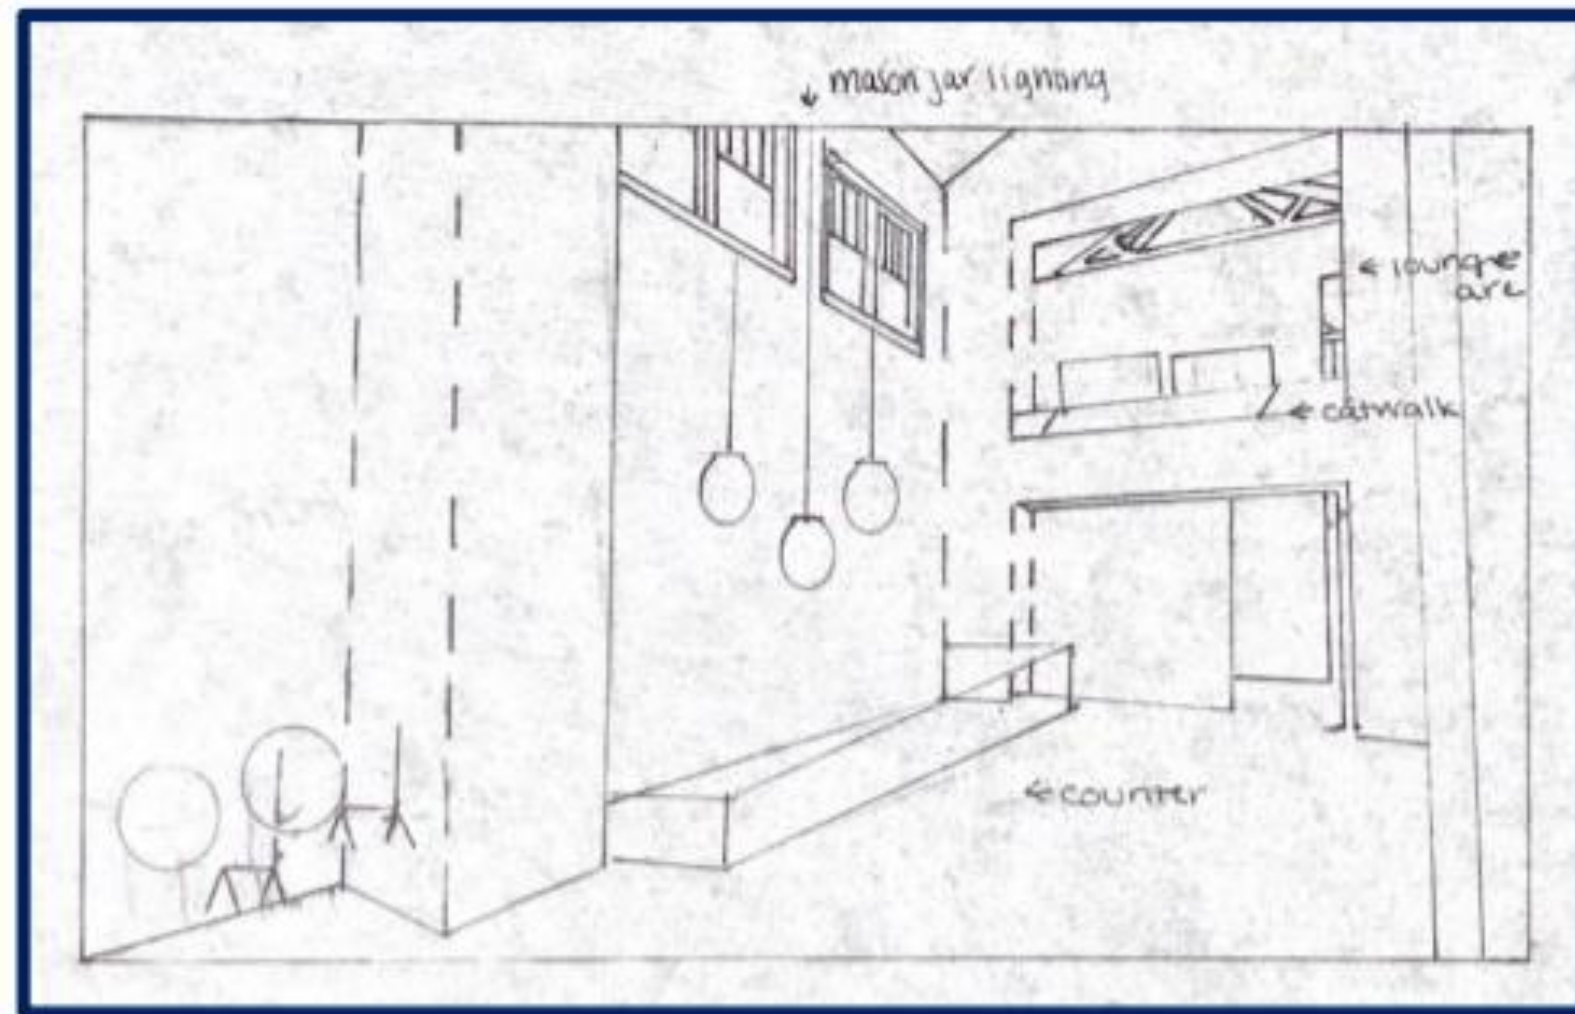

Allison Casper
IDSN 2102 F20