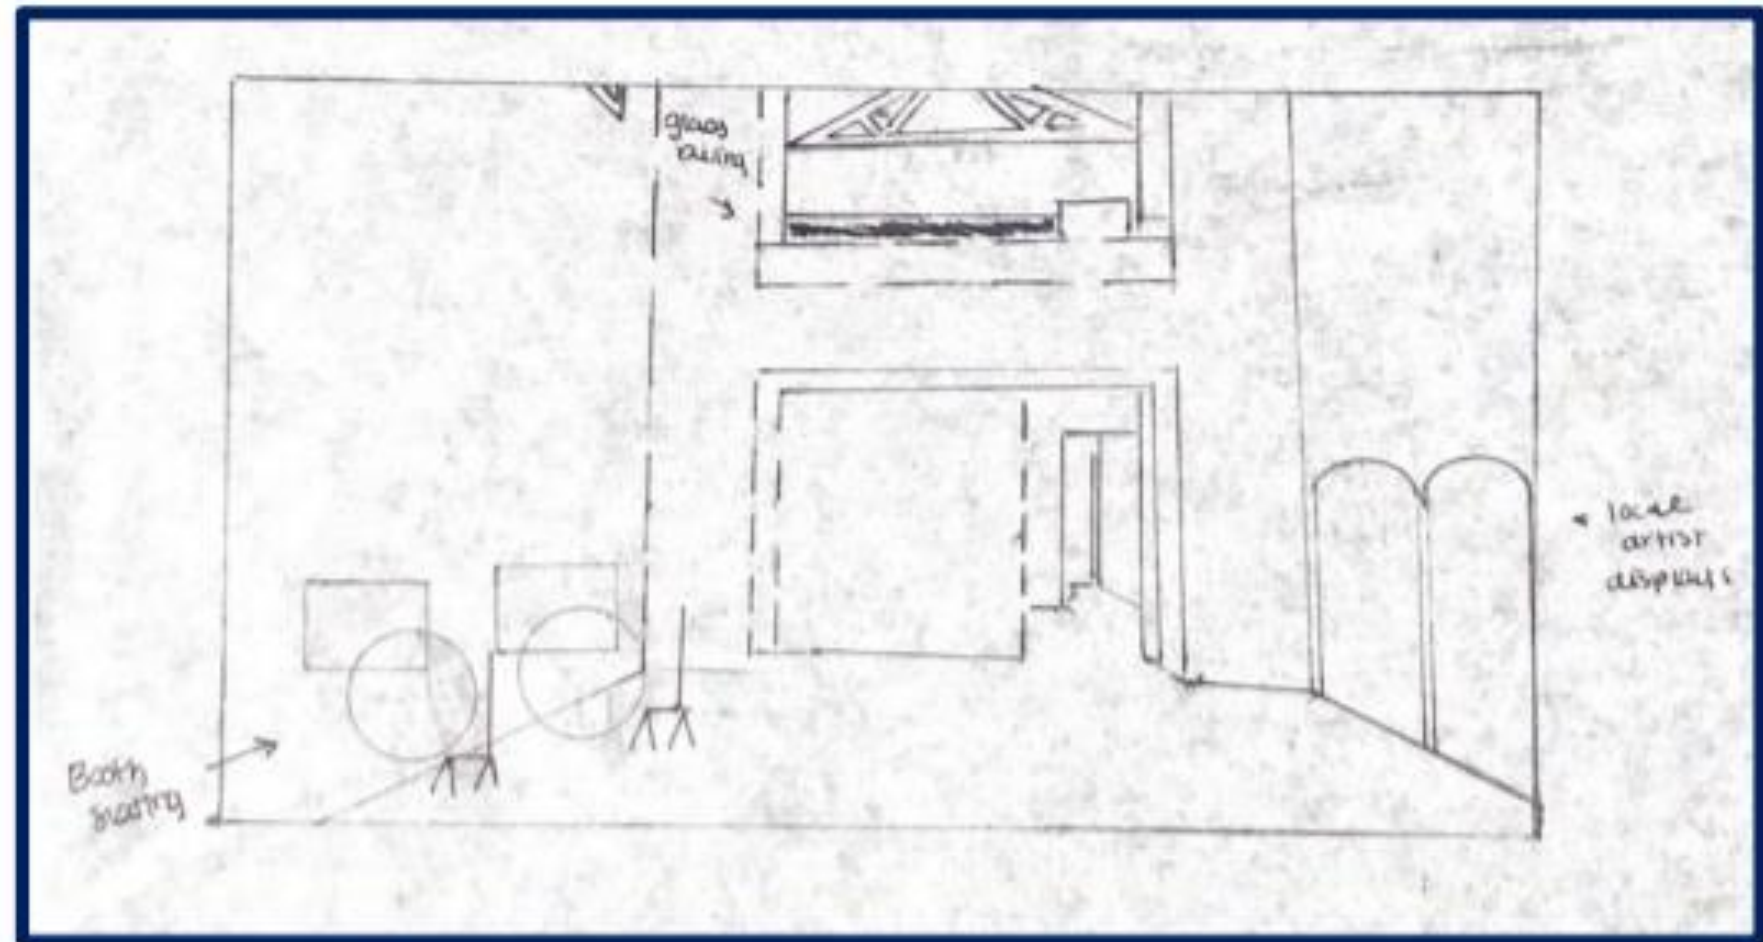

Allison Casper
IDSN 2102 F20