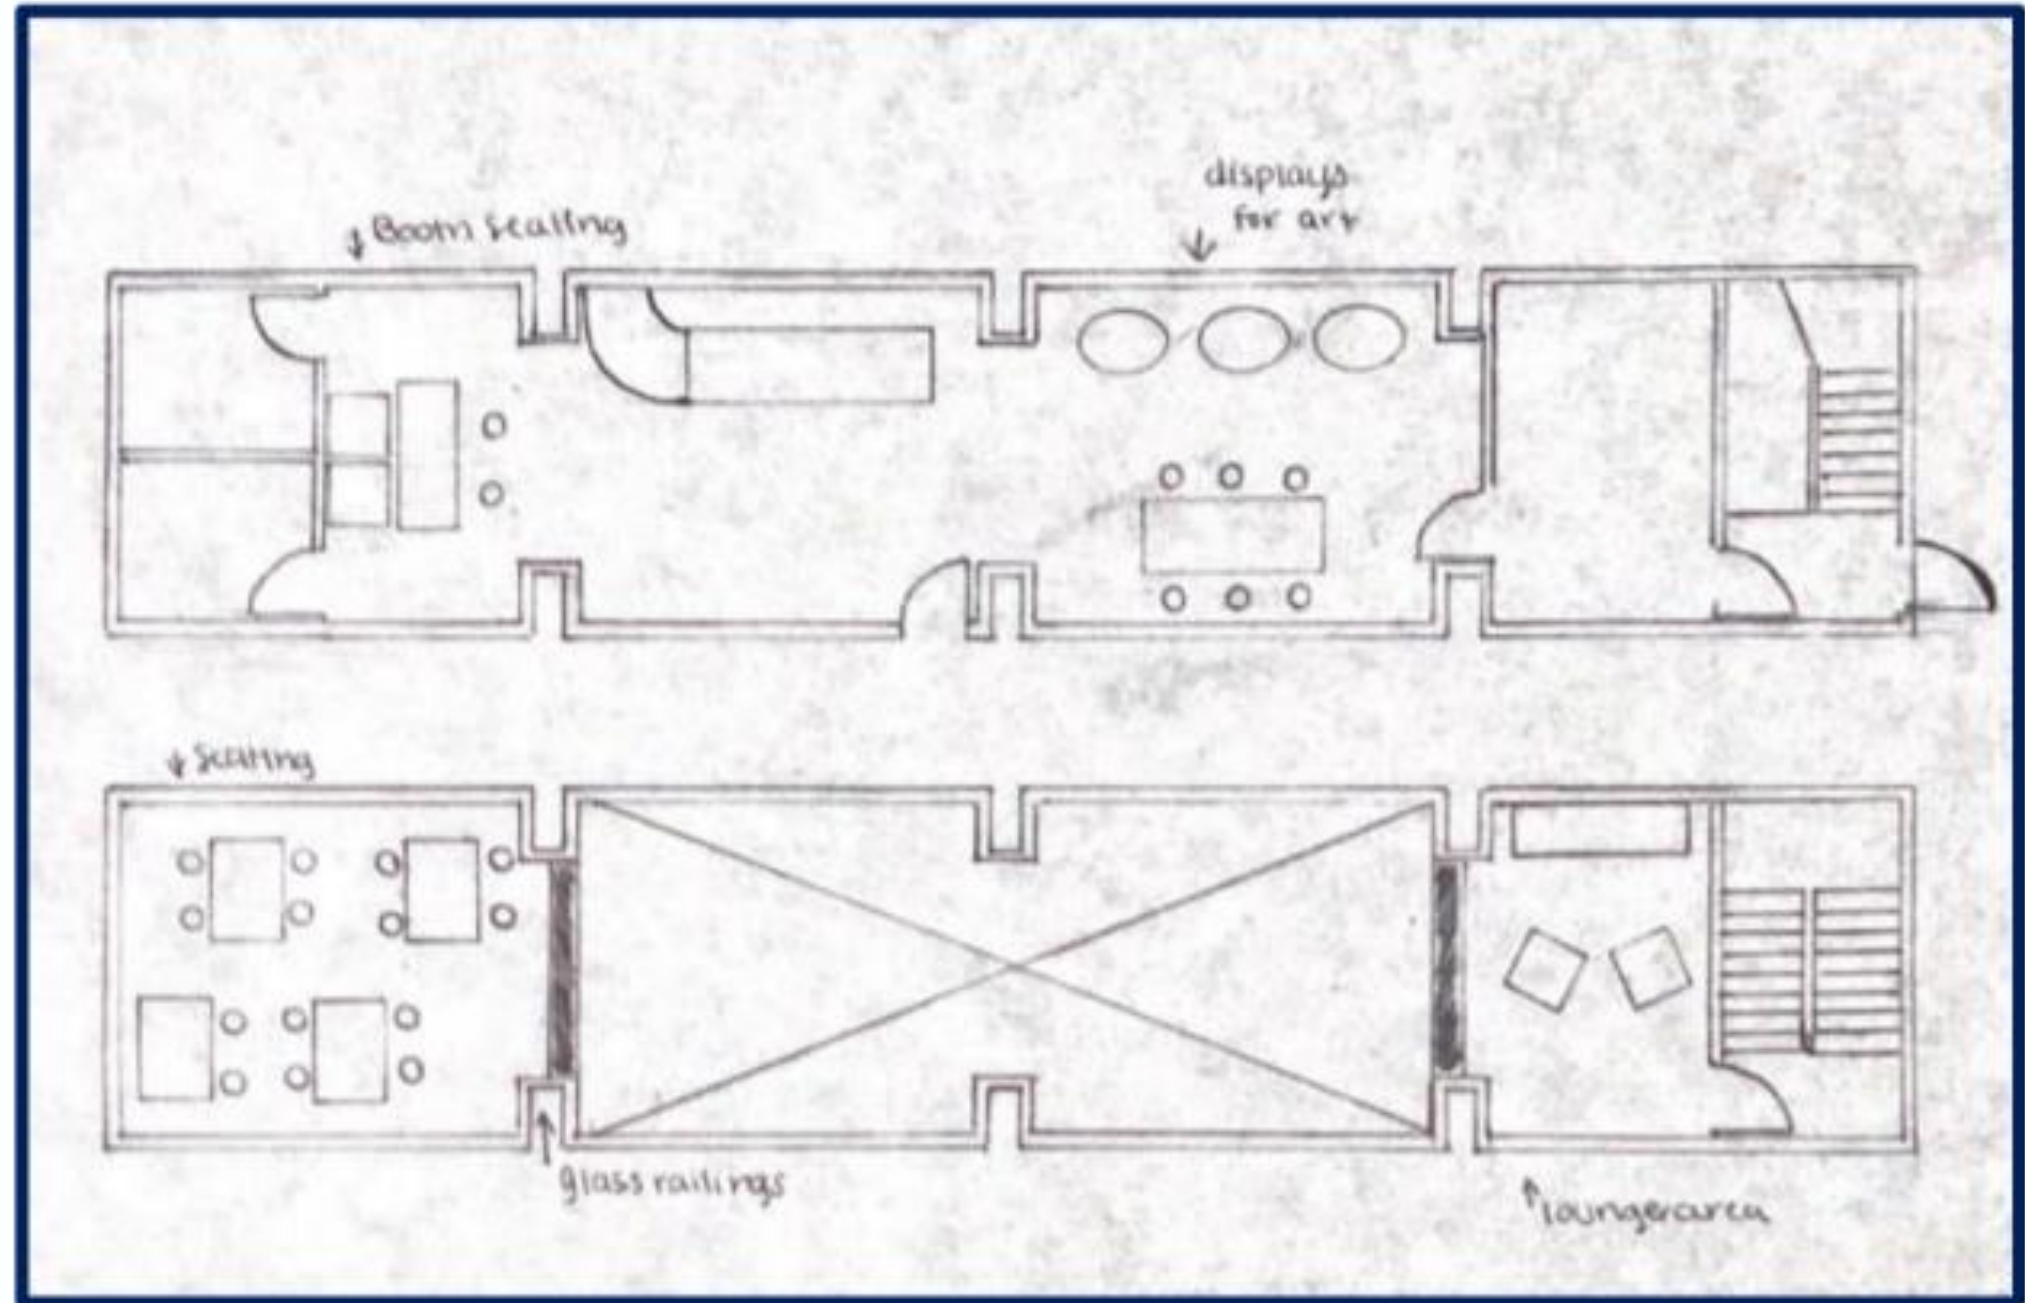

Allison Casper
IDSN 2102 F20