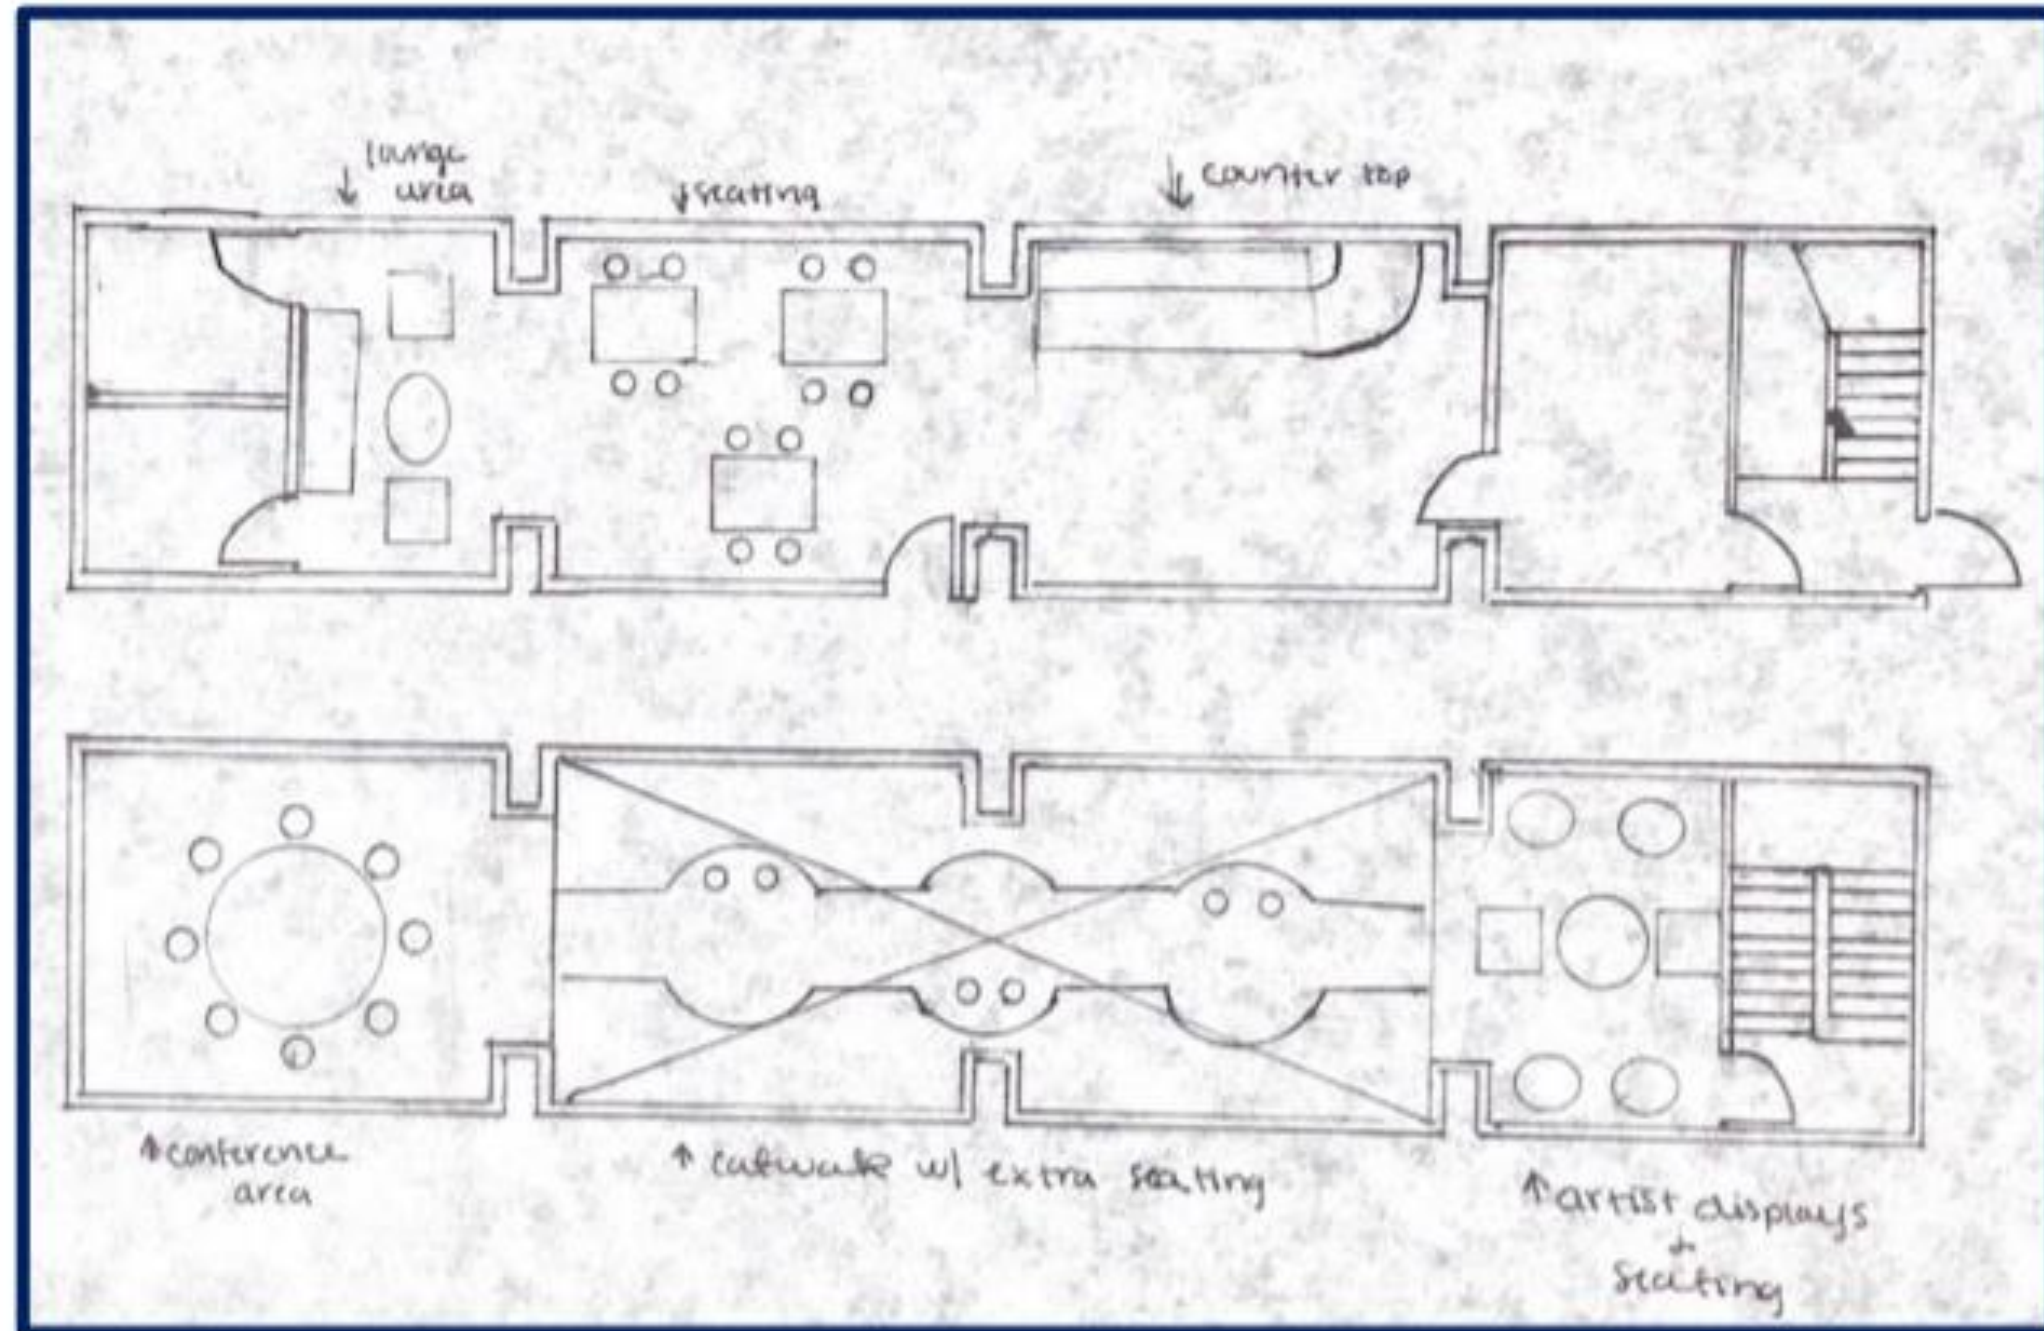

Allison Casper
IDSN 2102 F20