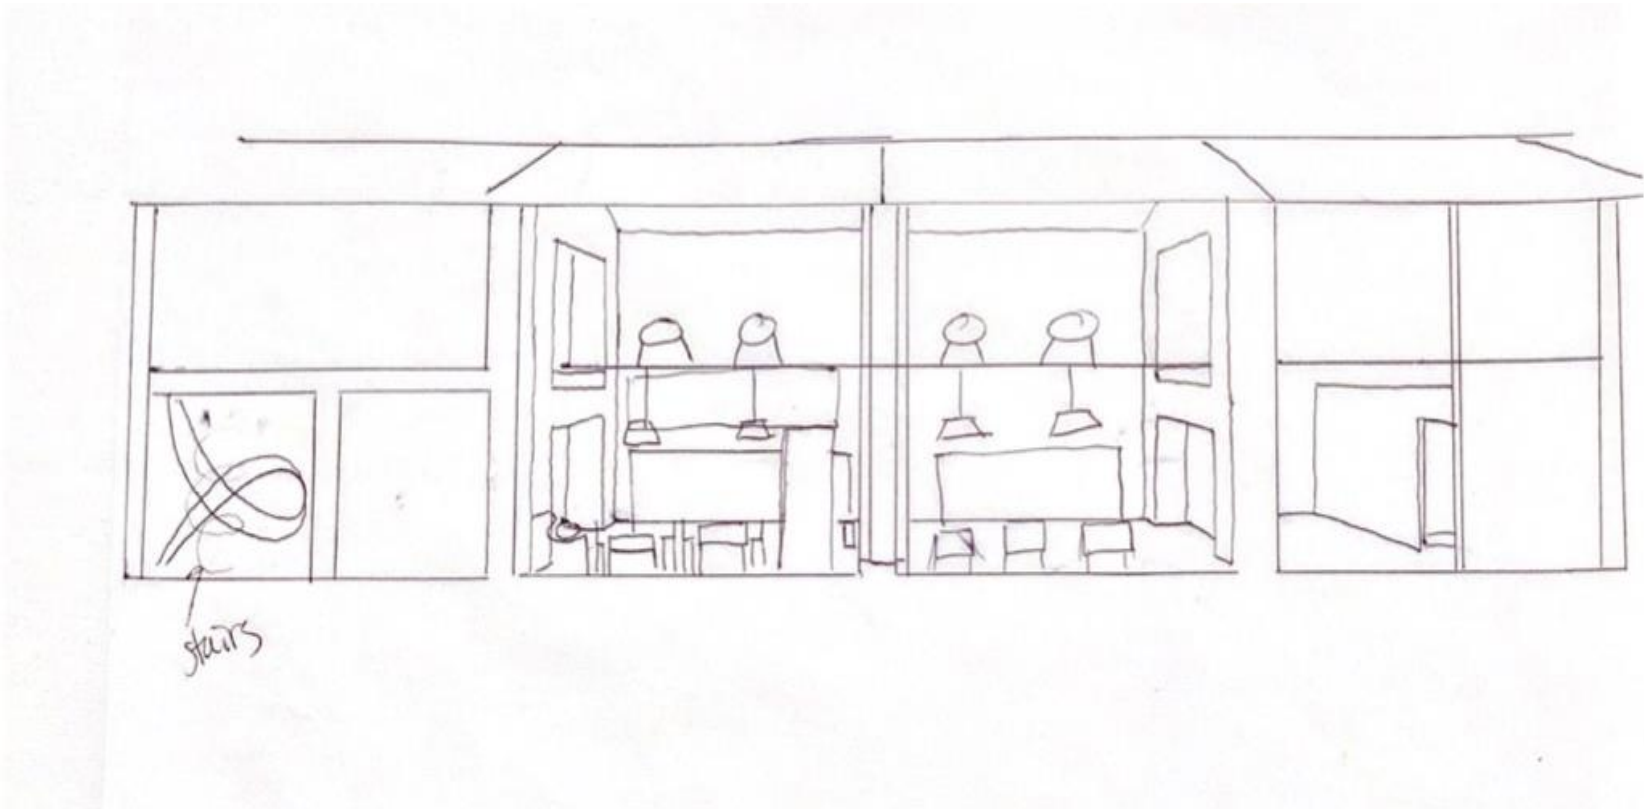

# Site Analysis

Entrances:

Morning light:

Day/ Evening light:

Tenant space:

**Kaley Pascasio IDSN 2102 F20**

## Design Problem Statement

- Not enough natural light
- Getting customers to go upstairs
- Second floor

# Design Resolution Sketch

This sketch shows what the brewery would look like furnished and with a second floor.