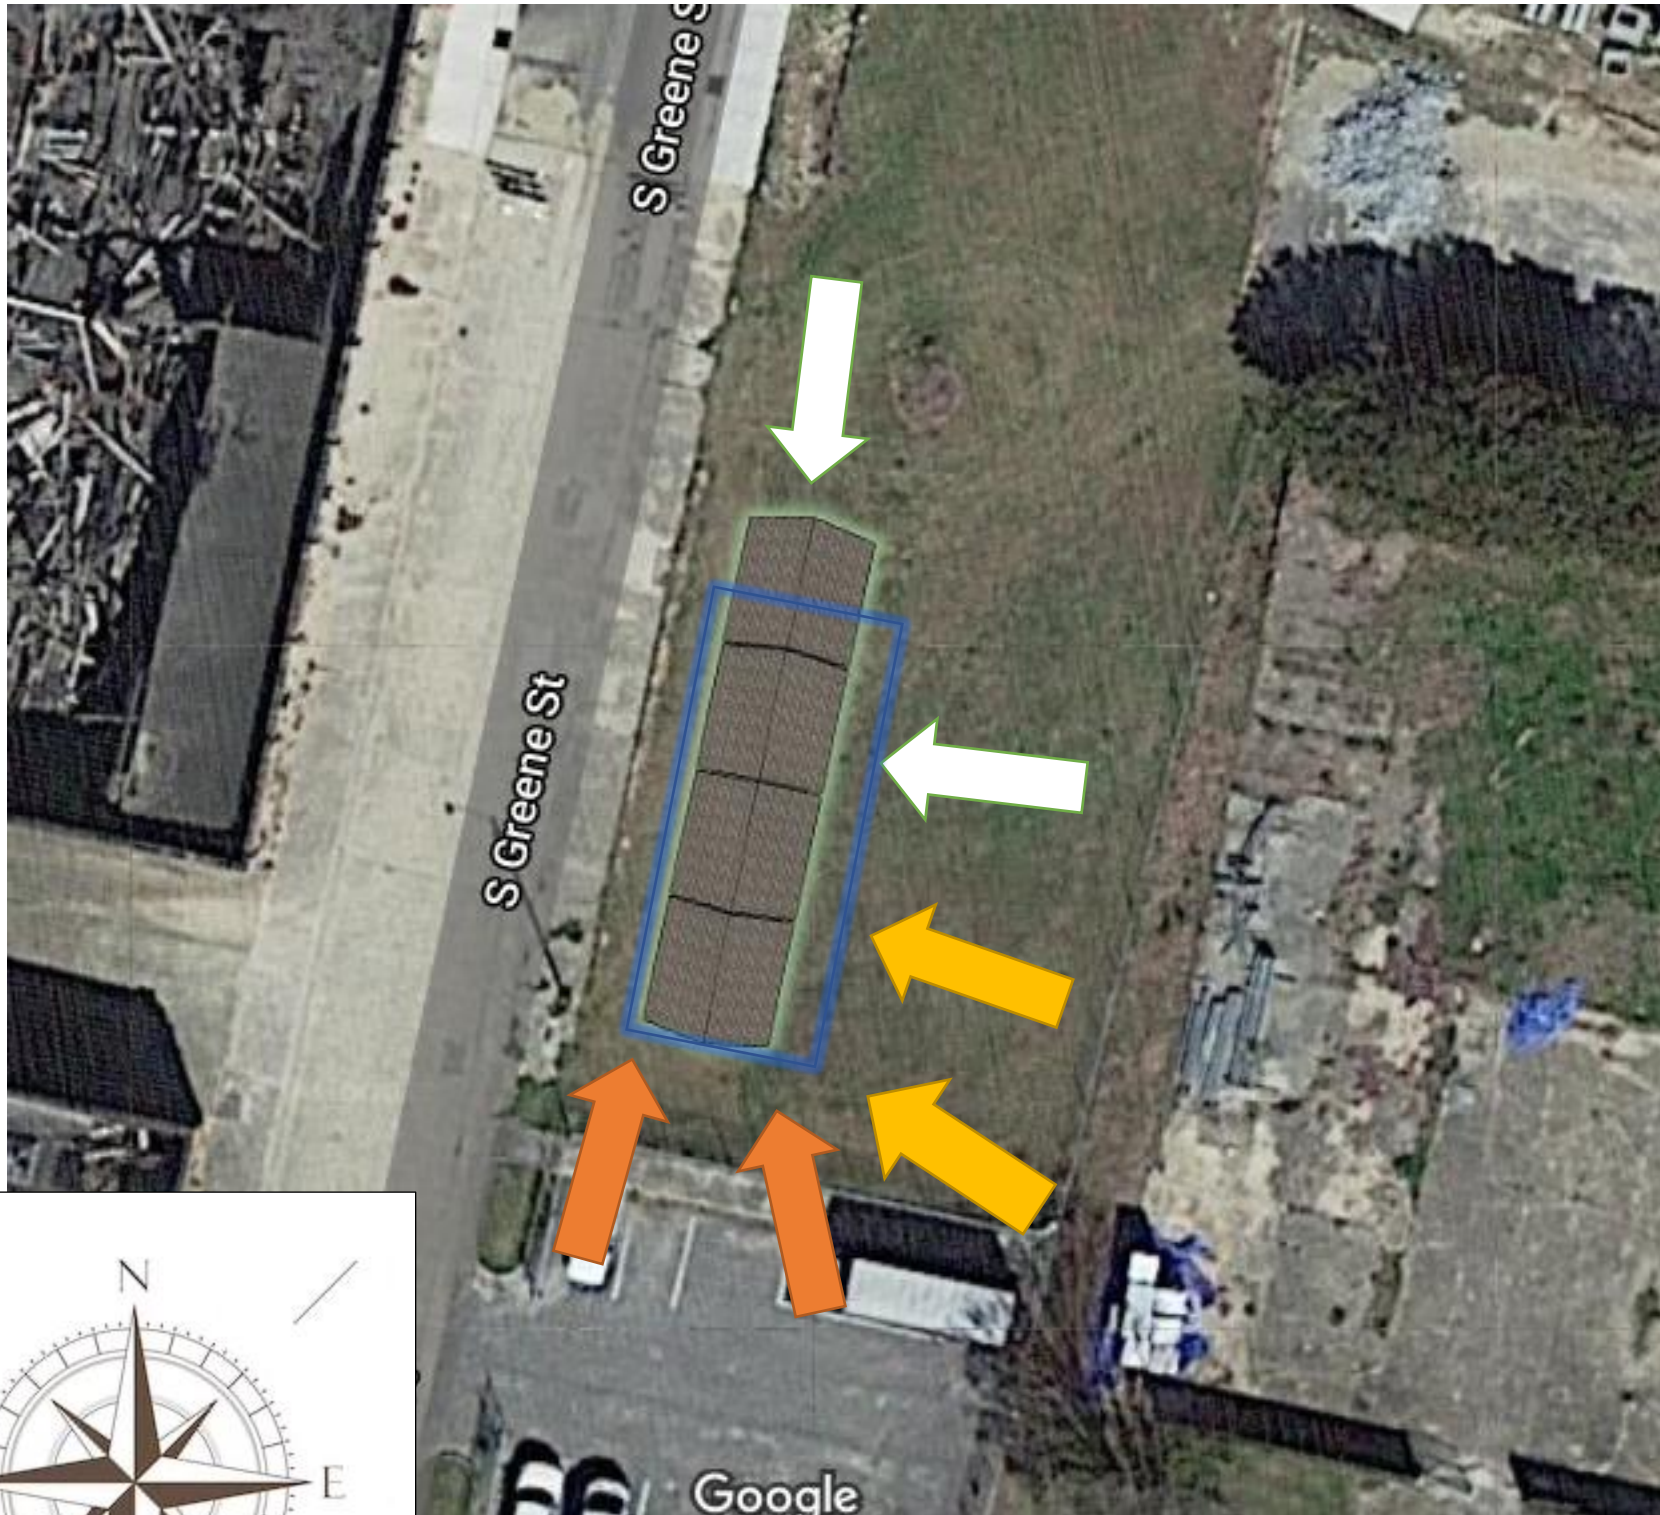

# Site Analysis

Entrances:

Morning light:

Day/ Evening light:

Tenant space:

**Kaley Pascasio IDSN 2102 F20**