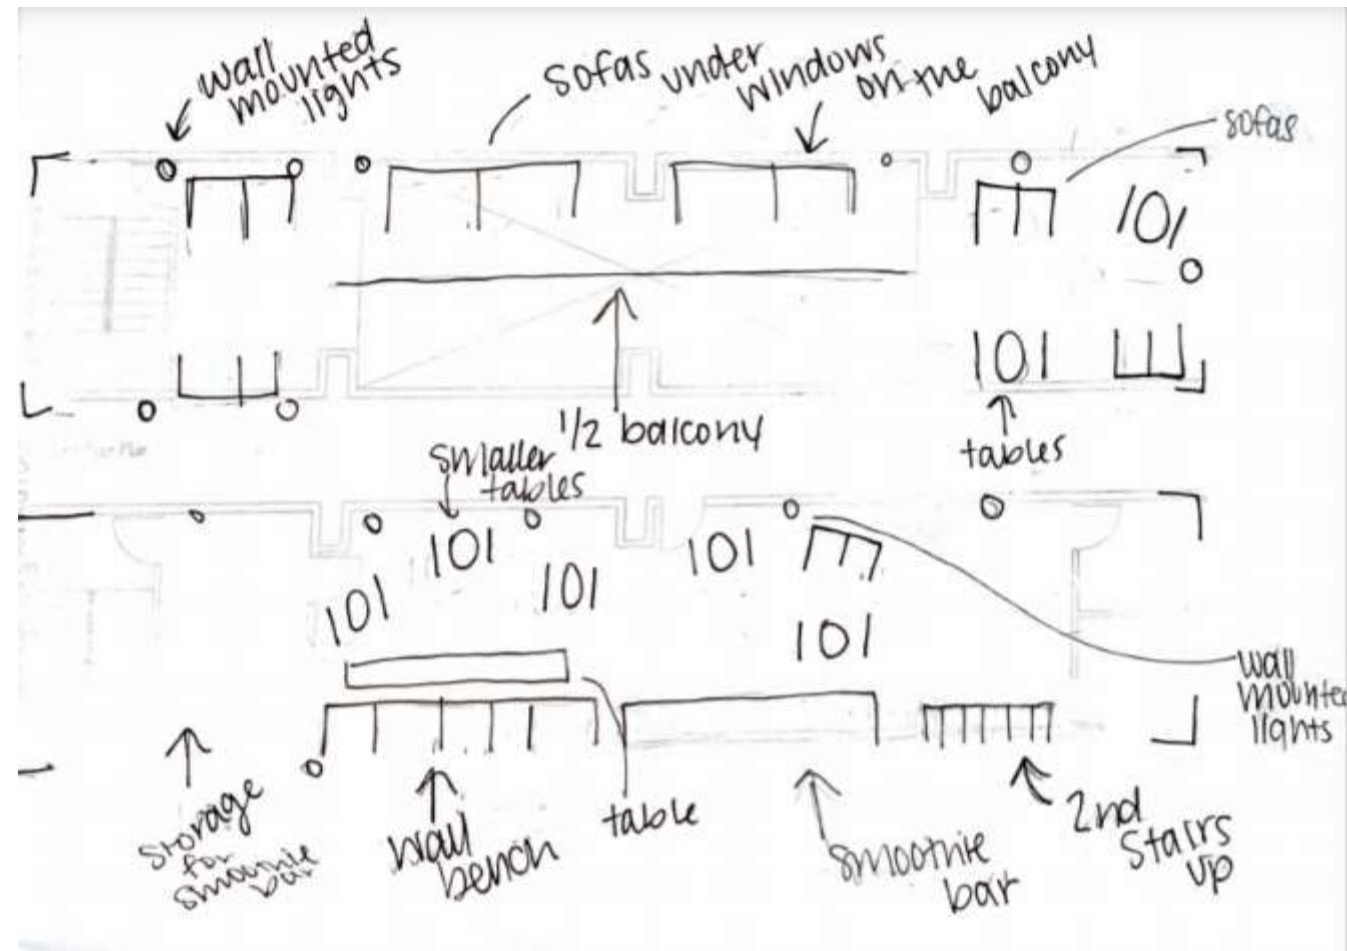

The background of the slide consists of vertical wooden planks with a natural wood grain and some knots, running from the top to the bottom of the page. The planks are light brown in color.

Hannah Rock  
Portfolio 1  
IDSN 2102  
Fall Semester 2020

# PROBLEM RESOLUTION SKETCHES

Hannah Rock

IDSN 2102

F20

Hannah Rock  
IDSN 2102  
F20

Hannah Rock  
IDSN 2102  
F20

Hannah Rock  
IDSN 2102  
F20

Hannah Rock  
IDSN 2102  
F20