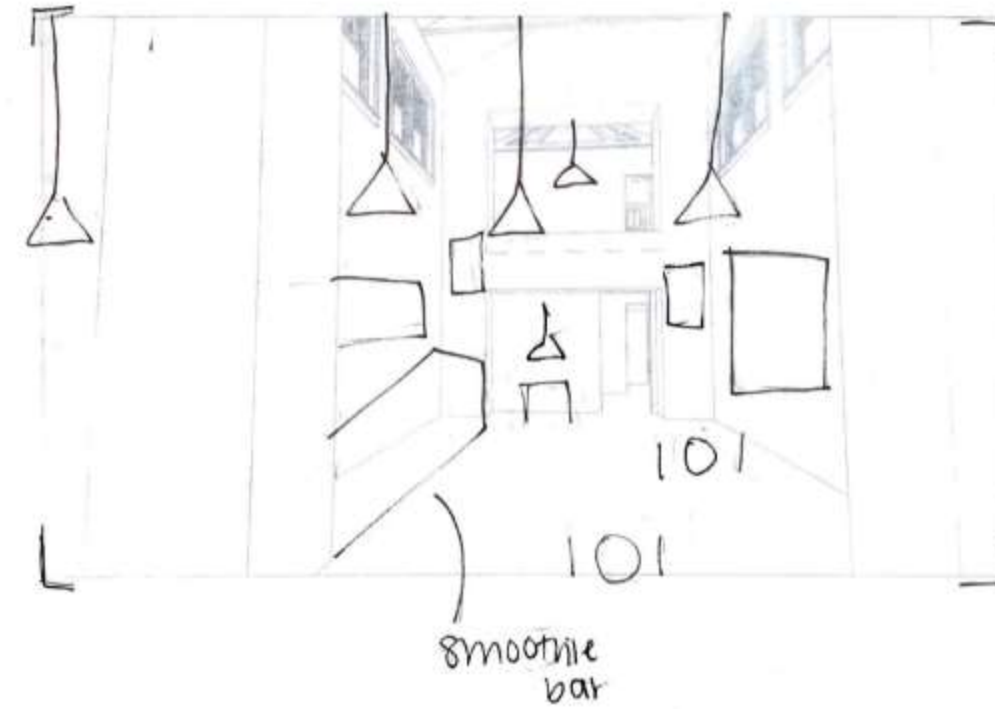

PROBLEM RESOLUTION SKETCHES

Hannah Rock

IDSN 2102

F20