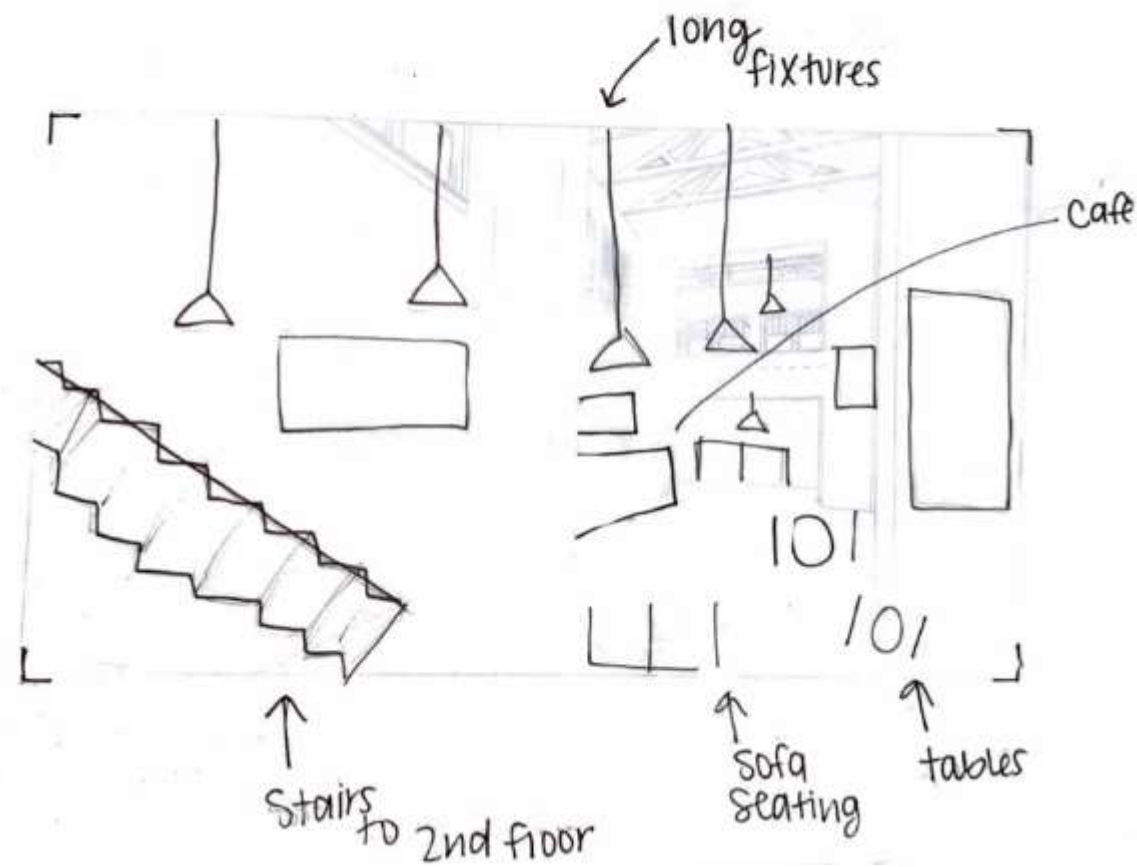

Hannah Rock
IDSN 2102
F20