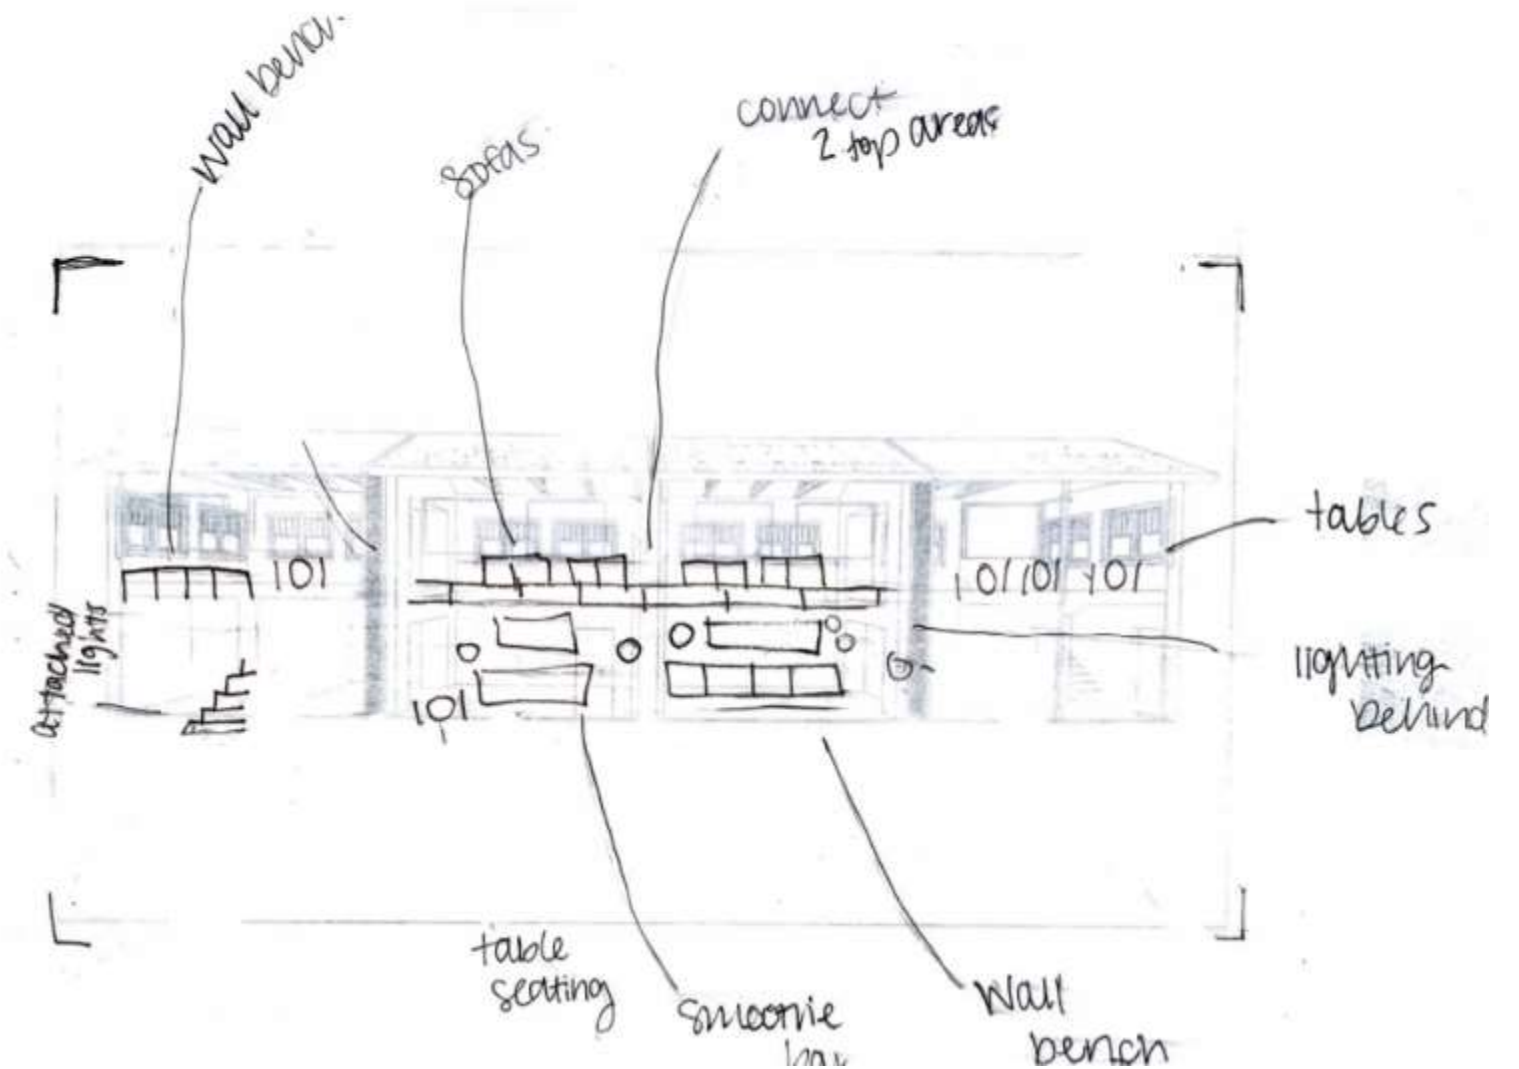

PROBLEM RESOLUTION SKETCHES

Hannah Rock

IDSN 2102

F20