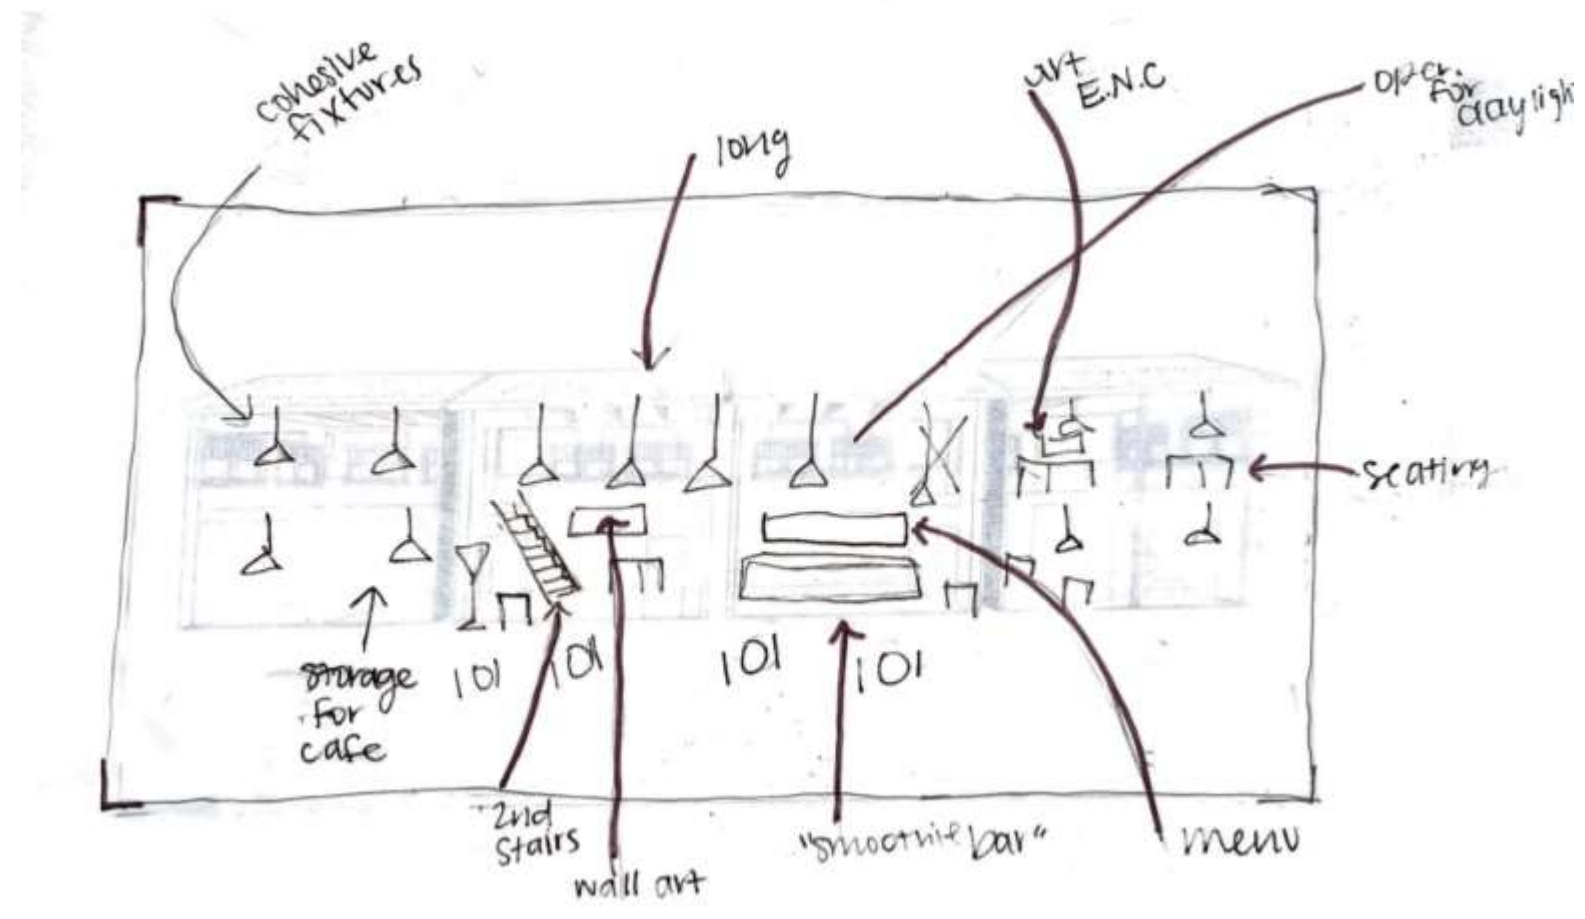

The background of the slide consists of vertical wooden planks with a natural wood grain and some knots, running from the top to the bottom of the page. The planks are light brown in color.

Hannah Rock  
Portfolio 1  
IDSN 2102  
Fall Semester 2020

Designer Problem Statement:

- Needs second stairway
- Movement through 2 stories
- Little space
- Small amount of lighting on first floor
- Separation of areas on second floor
- Small Café Area

# PROBLEM RESOLUTION SKETCHES

Hannah Rock

IDSN 2102

F20

Hannah Rock  
IDSN 2102  
F20

Hannah Rock  
IDSN 2102  
F20

Hannah Rock  
IDSN 2102  
F20

Hannah Rock  
IDSN 2102  
F20