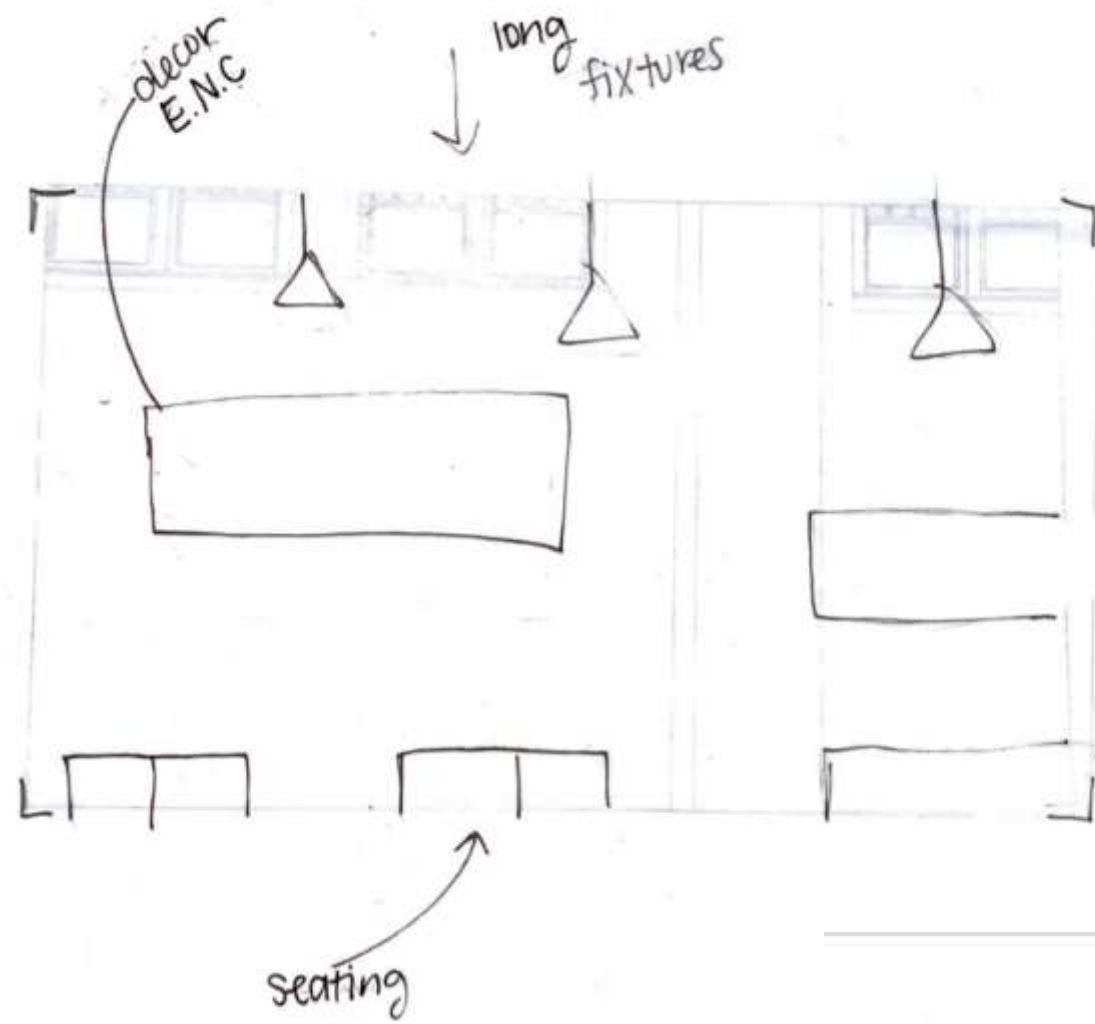

Hannah Rock
IDSN 2102
F20