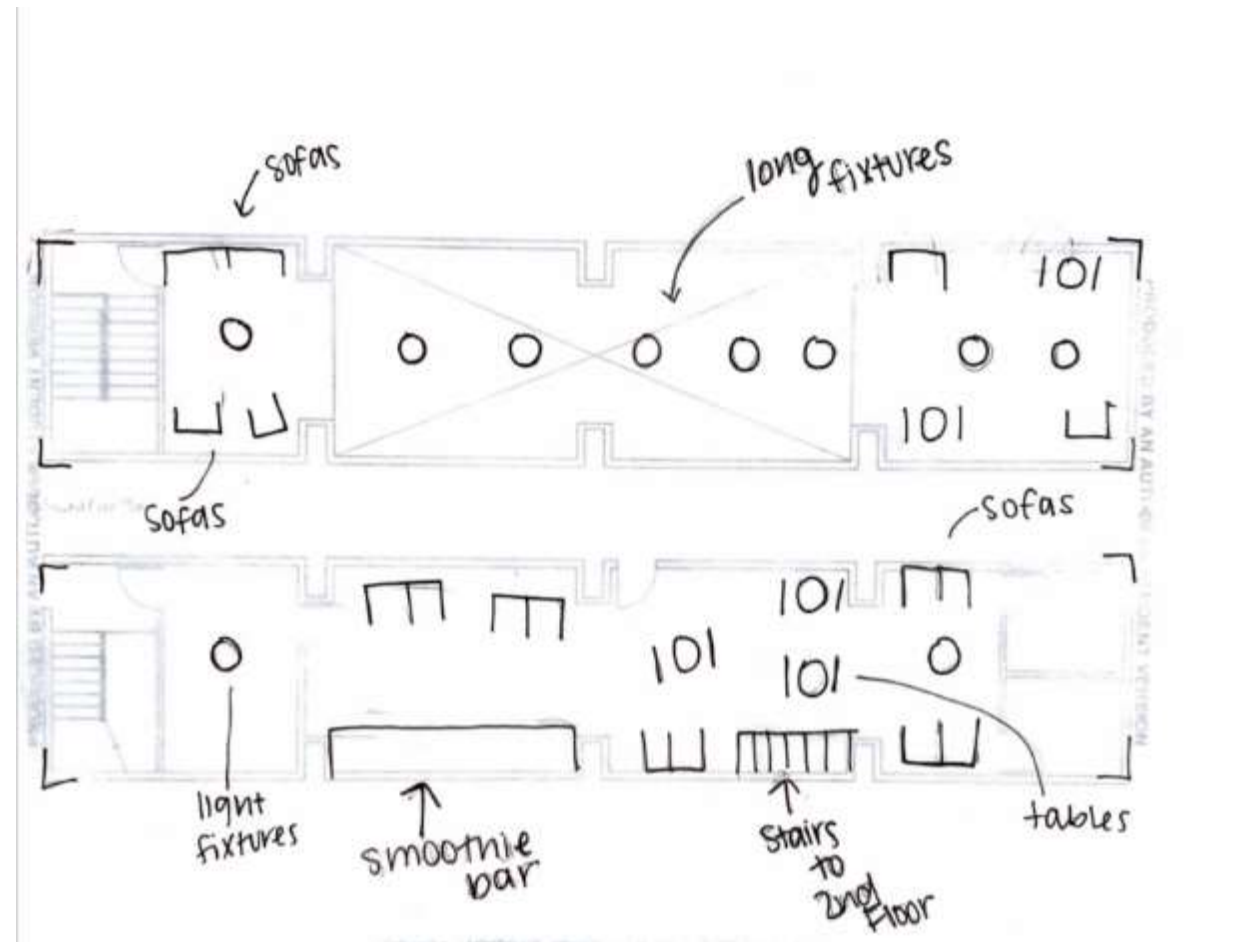

The background of the slide consists of vertical wooden planks with a natural wood grain and some knots, running from the top to the bottom of the page. The planks are light brown in color.

Hannah Rock  
Portfolio 1  
IDSN 2102  
Fall Semester 2020

Designer Problem Statement:

- Needs second stairway
- Movement through 2 stories
- Little space
- Small amount of lighting on first floor
- Separation of areas on second floor
- Small Café Area

# PROBLEM RESOLUTION SKETCHES

Hannah Rock

IDSN 2102

F20

Hannah Rock  
IDSN 2102  
F20

Hannah Rock  
IDSN 2102  
F20

Hannah Rock  
IDSN 2102  
F20

Hannah Rock  
IDSN 2102  
F20