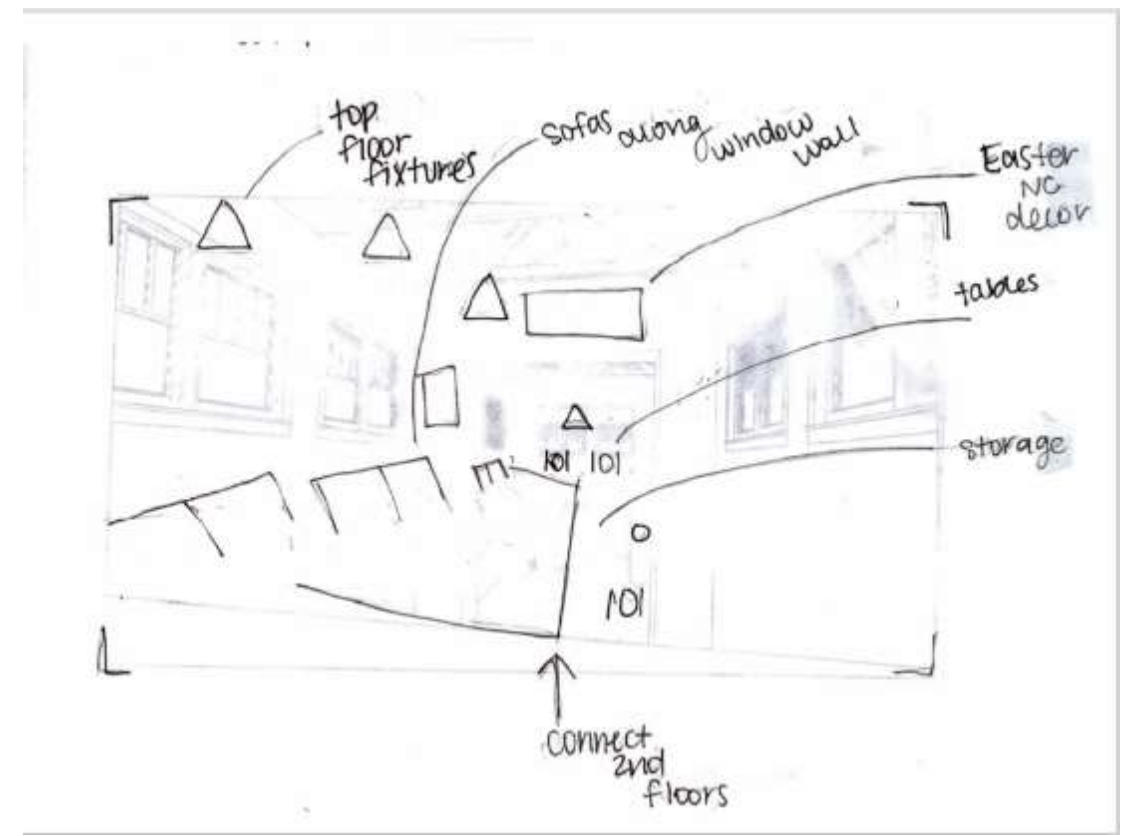

Hannah Rock
IDSN 2102
F20