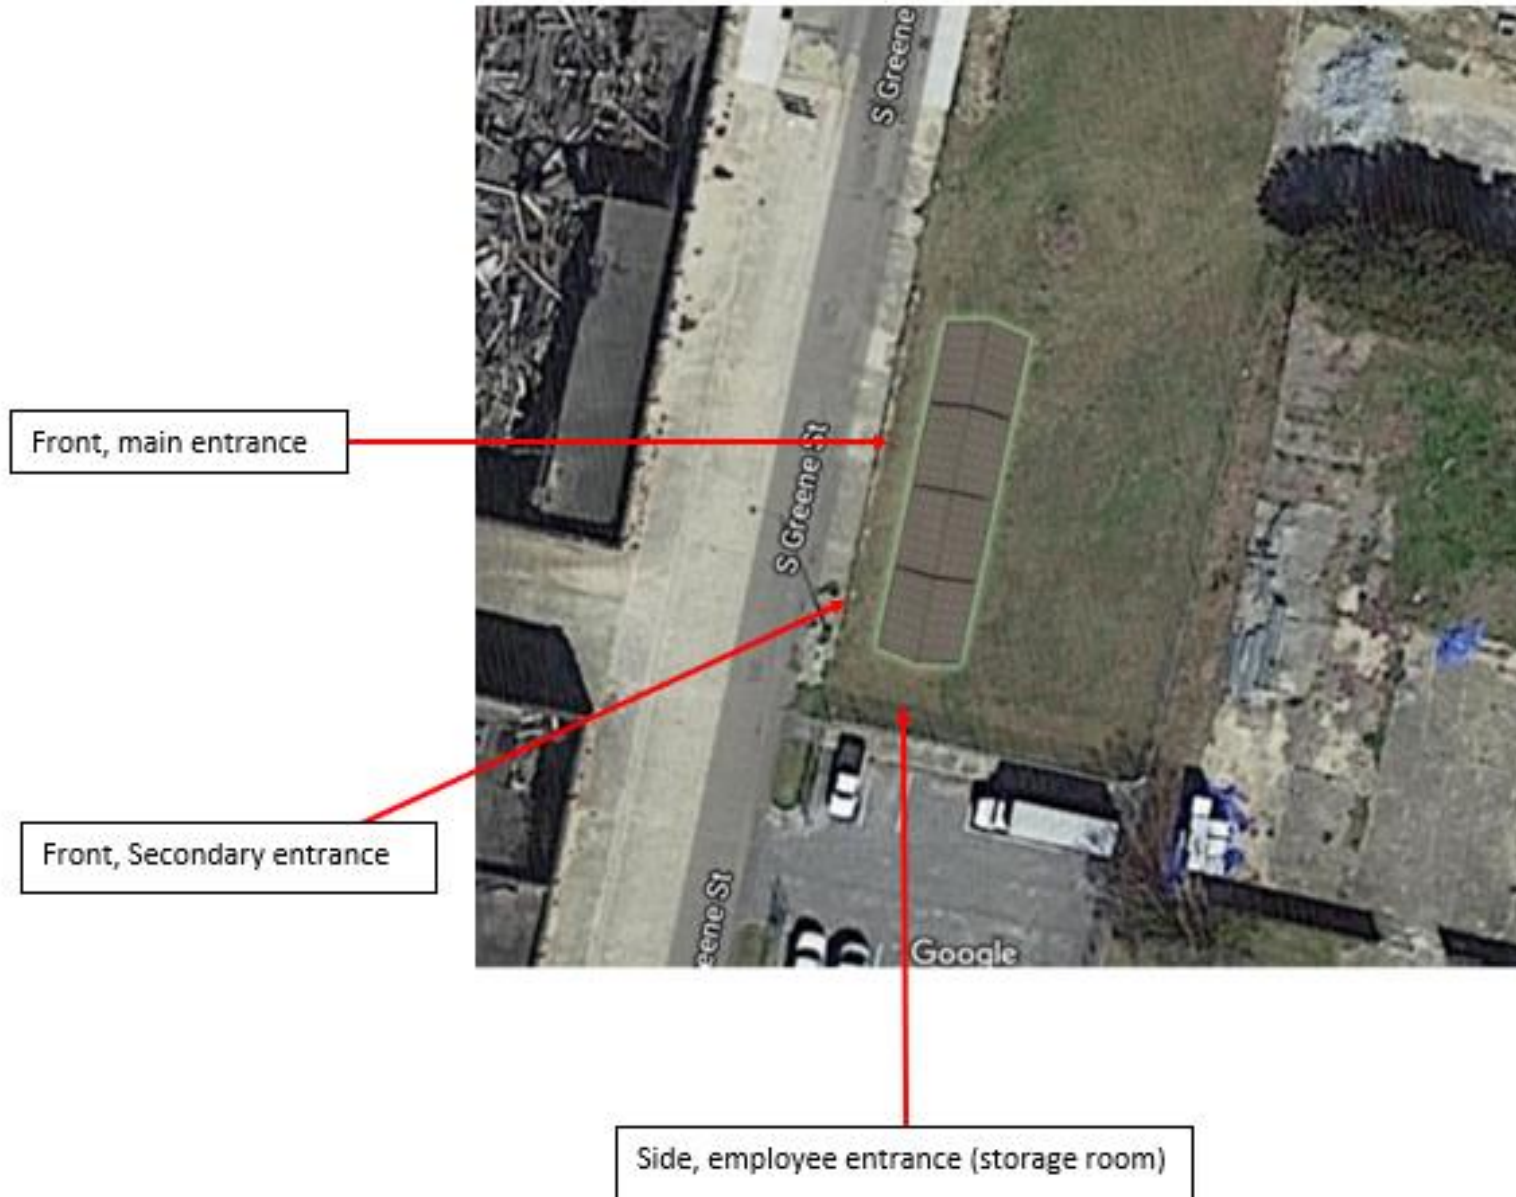

Anna Stewart

IDSN 2102 F20

Assignment 2- Site Profile

Site Profile

- This café will be located on the corner of 10th Street and S Greene Street.

Anna Stewart

IDSN 2102 F20

Assignment 2 Cont.-

Site Analysis

Site Analysis

- During the morning hours, light will come in through east facing windows.
- In the afternoon, light will come in through the west facing windows.
- The north and south facing windows will vary in light intake throughout the day, depending on the time of year.