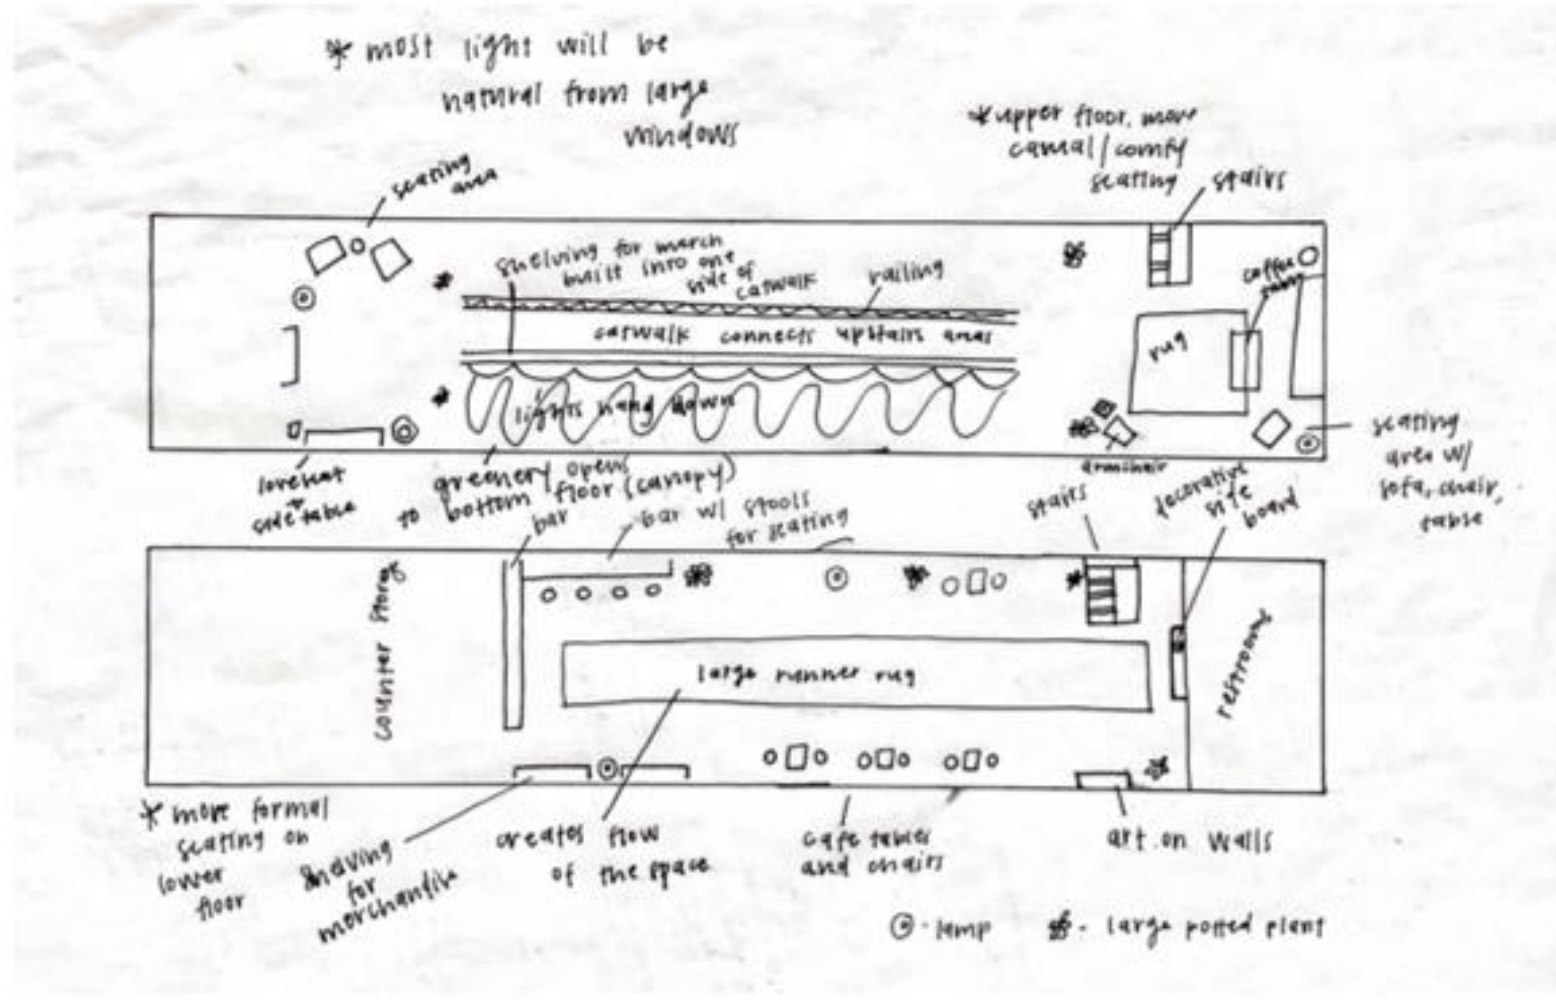

Assignment 3- Problem Resolution Sketches

Anna Stewart

IDSN 2102 F20