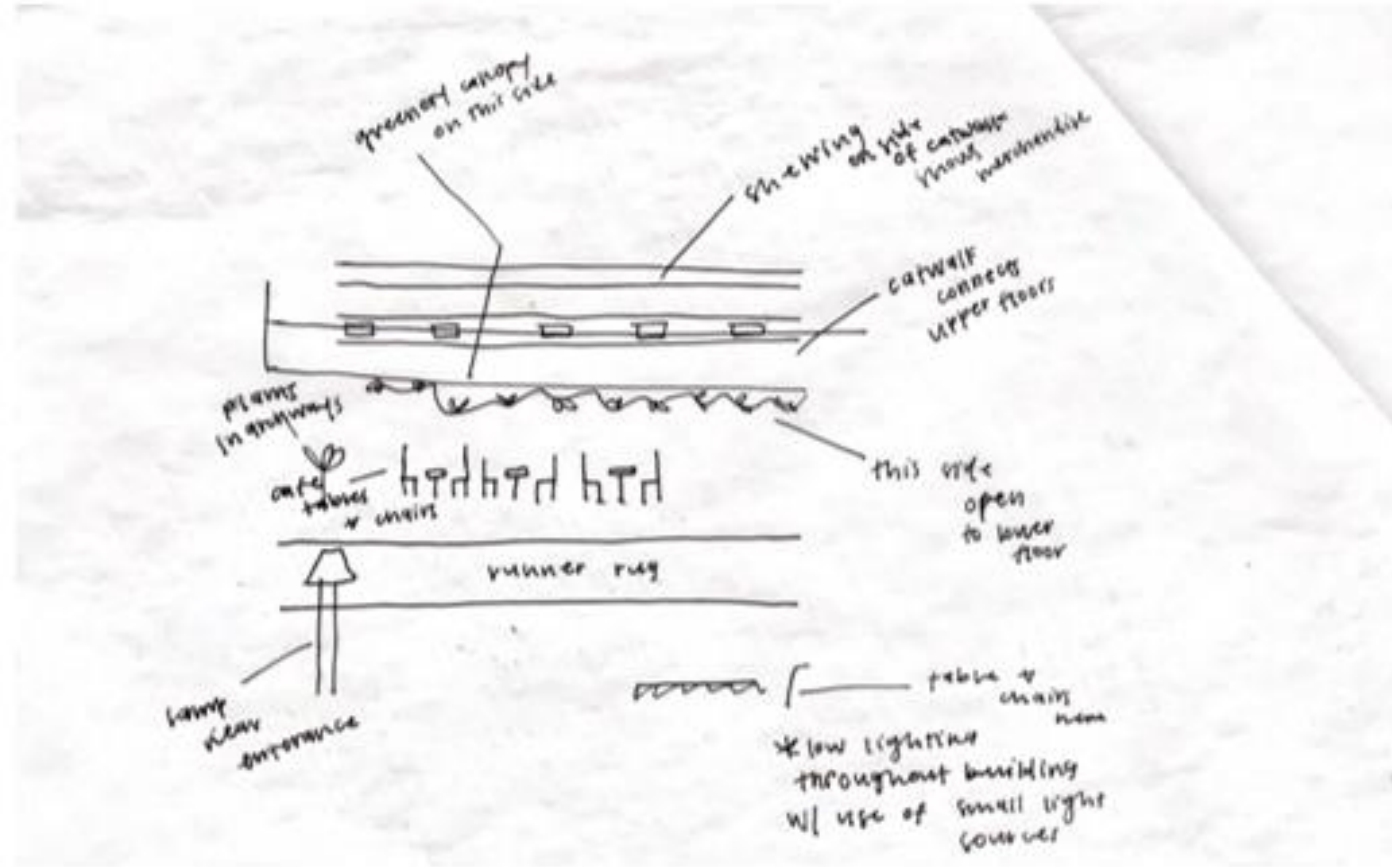

Assignment 3- Problem Resolution Sketches

Anna Stewart

IDSN 2102 F20