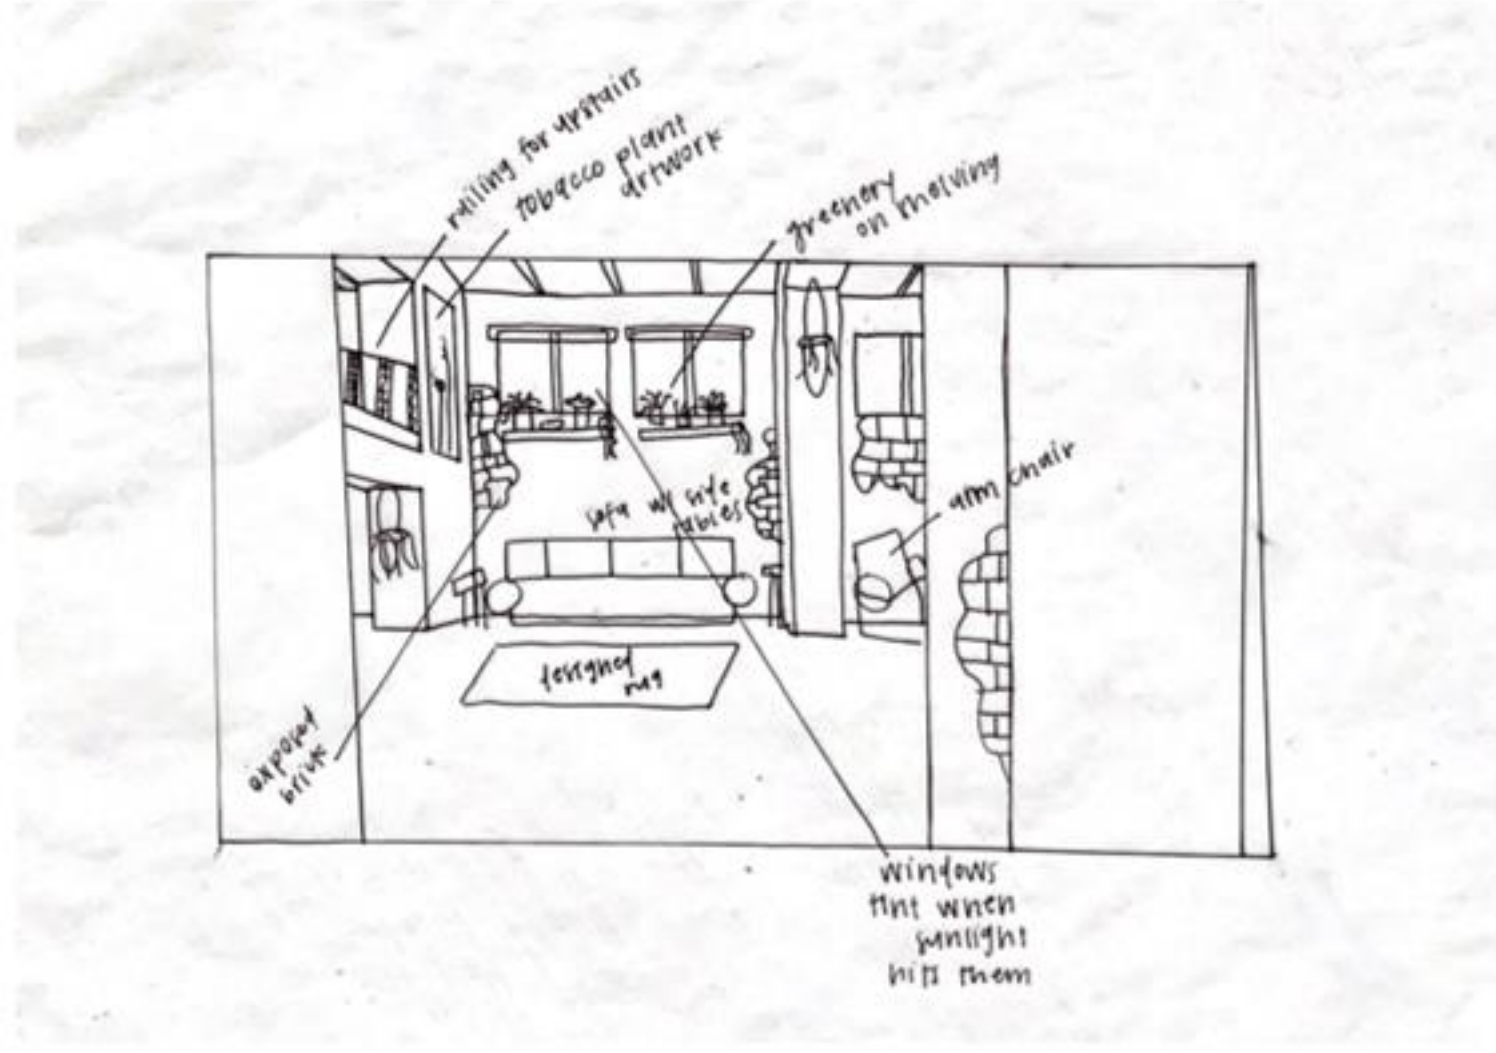

Assignment 3- Problem Resolution Sketches

Anna Stewart
IDSN 2102 F20