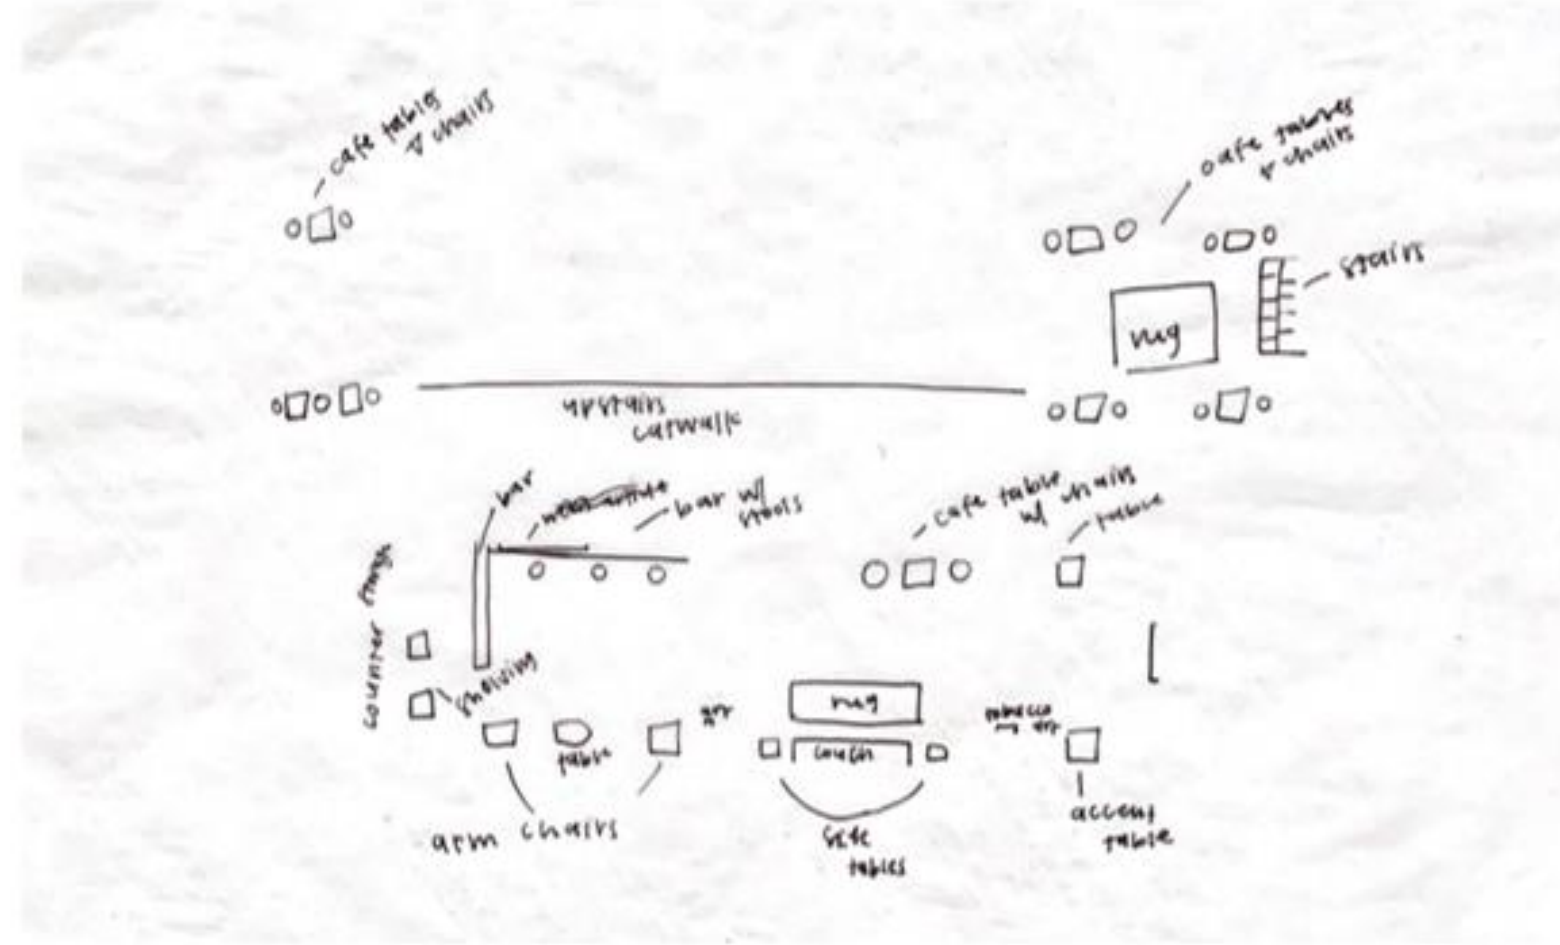

Assignment 3- Problem Resolution Sketches

Anna Stewart

IDSN 2102 F20