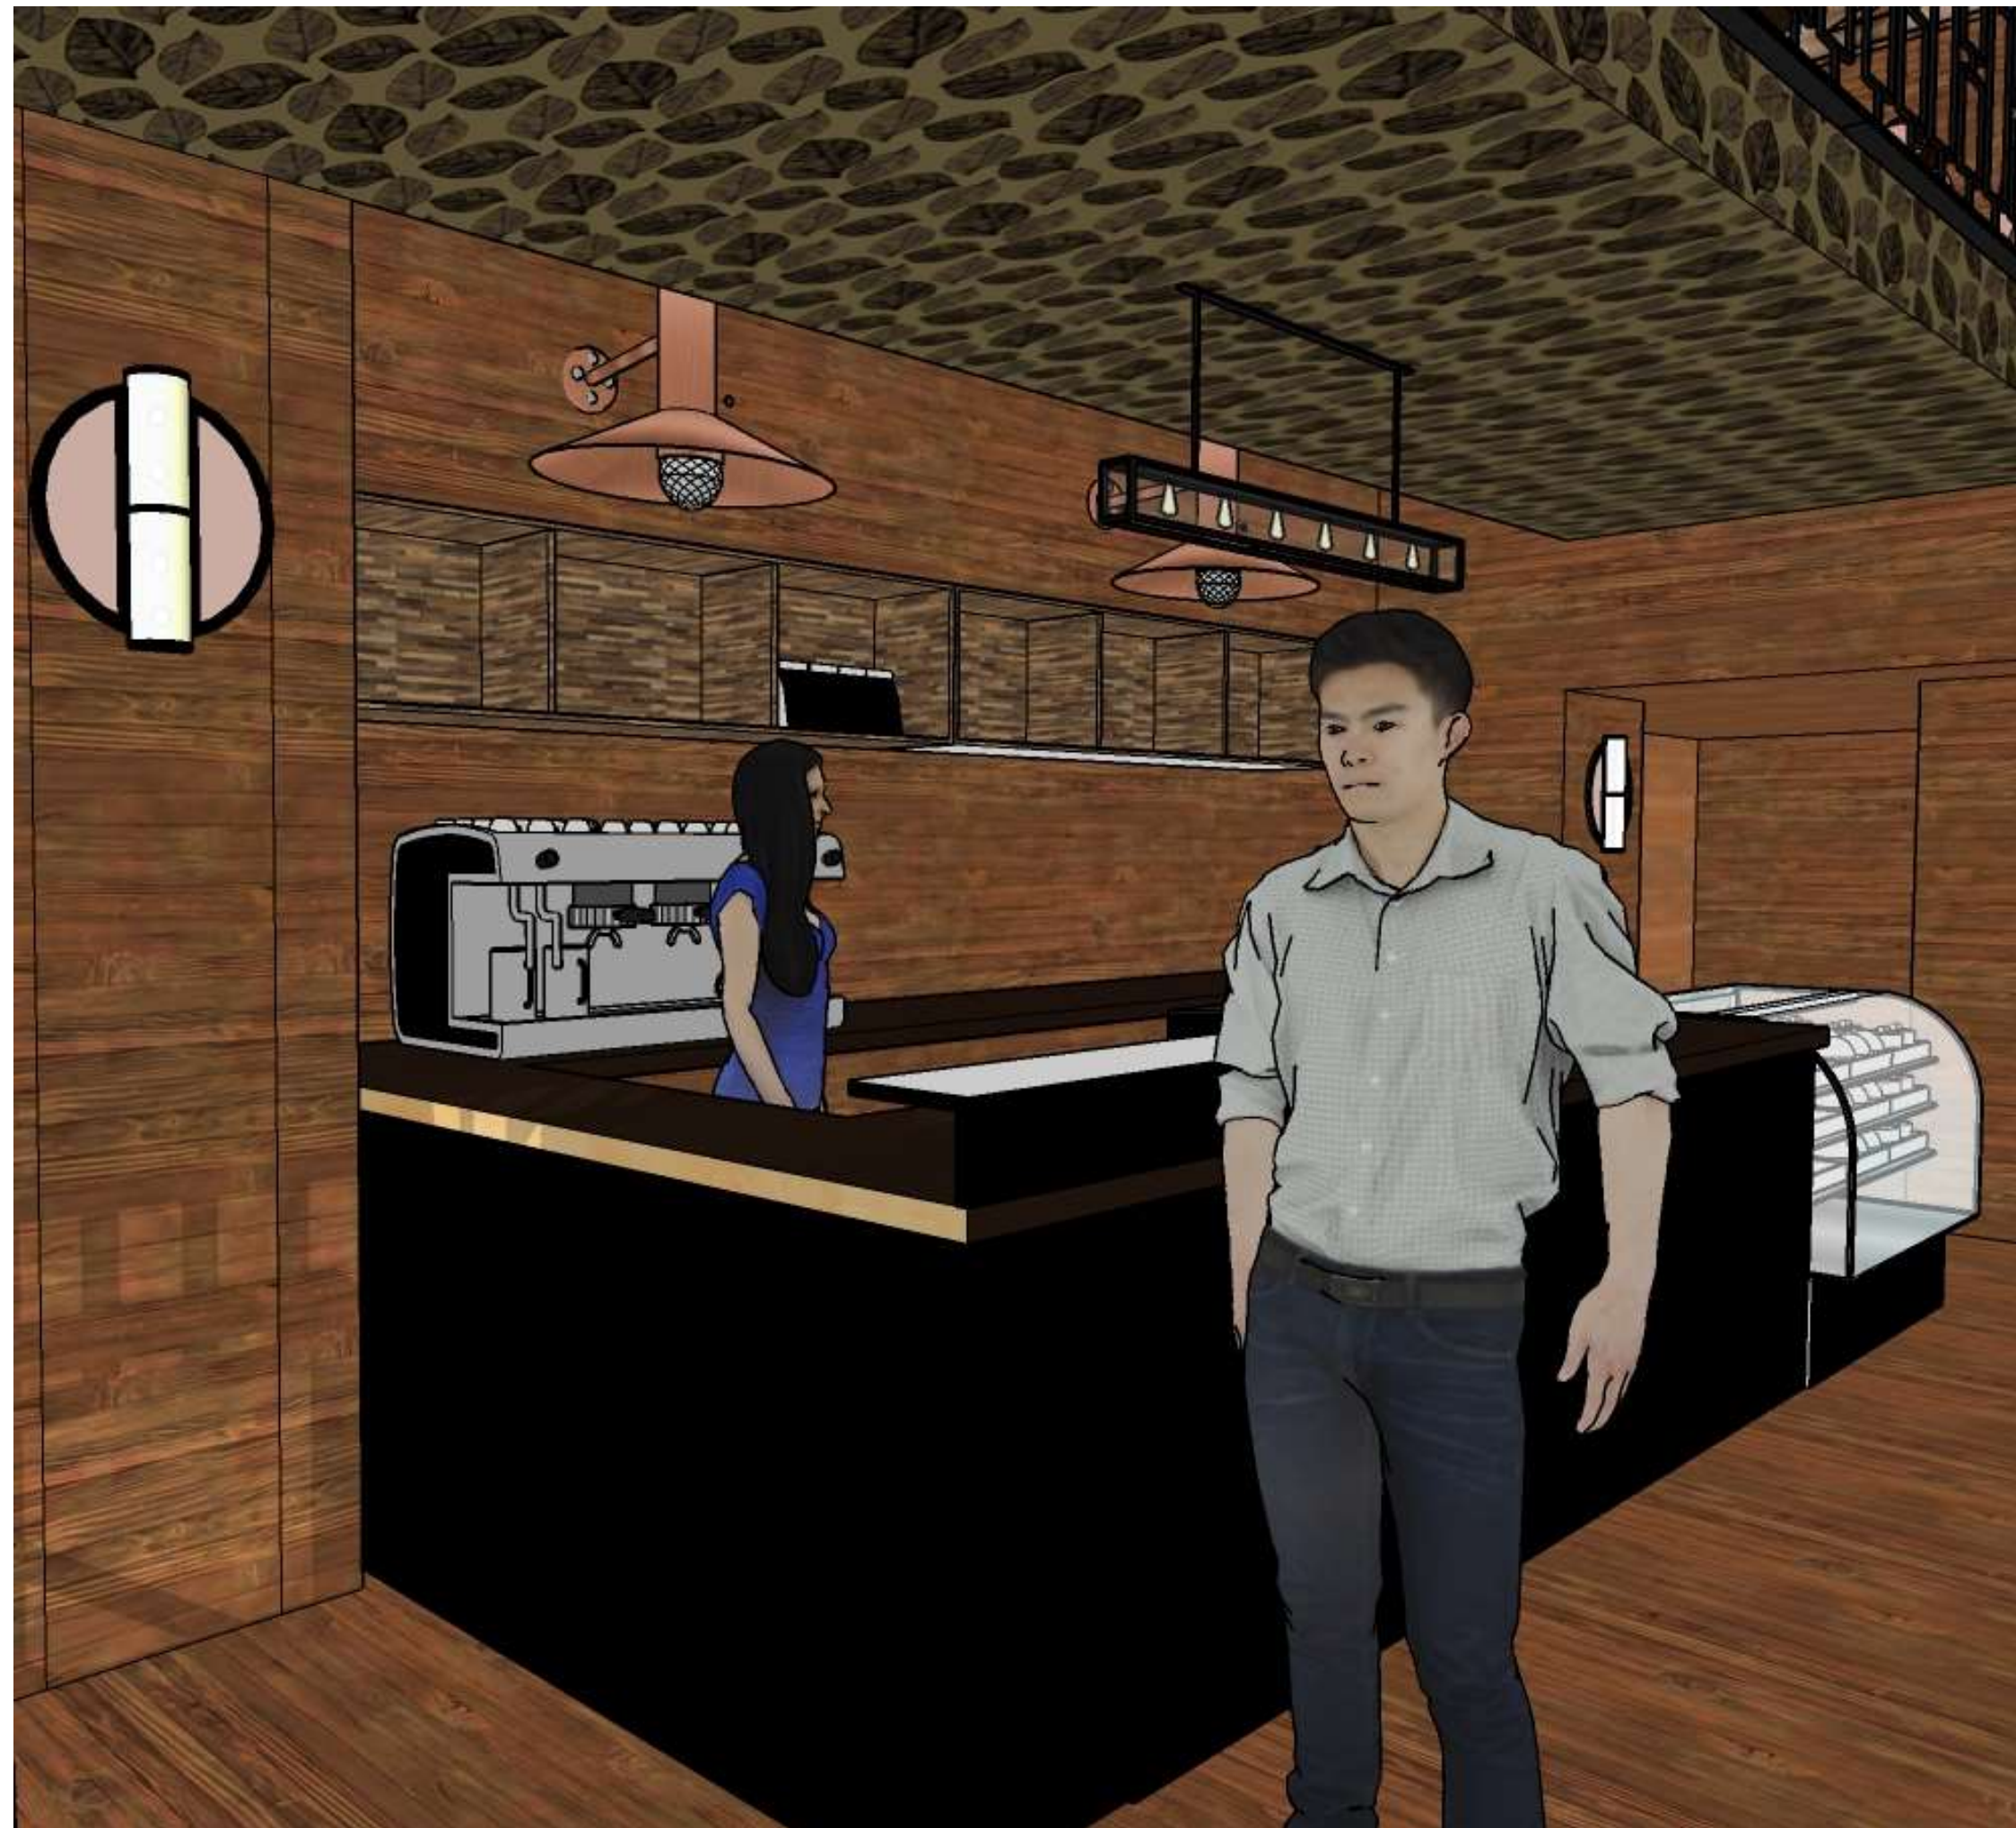

- Where youth congregate
- Youthful design
- Modern elements in Furniture
- Incorporated history with a modern twist

Tyana Lowery

IDSN 2102 F20

Assignment 9B – Color Rationale

Color Rationale: Furniture and Texture

- Neutral
- Warm neutral for the barn
- Cool neutral for the furniture
- Relaxing cool tones
- Cozy warm tones

Tyana Lowery

IDSN 2102 F20

Assignment 10 Final Stair Model

Tyana Lowery

IDSN 2102 F20

Assignment 11 & 12 Model Scenes
Scene 1 – Counter

Tyana Lowery
IDSN 2102 F20

Assignment 11 & 12 Model Scenes
Scene 2 – Stair Landing

Tyana Lowery

IDSN 2102 F20

Assignment 11 & 12 Model Scenes

Scene 3 – Lounge A

Tyana Lowery

IDSN 2102 F20

Assignment 11 & 12 Model Scenes
Scene 4- Balcony

Tyana Lowery

IDSN 2102 F20

Assignment 11 & 12 Model Scenes

Scene 5 – Lounge B

Tyana Lowery

IDSN 2102 F20