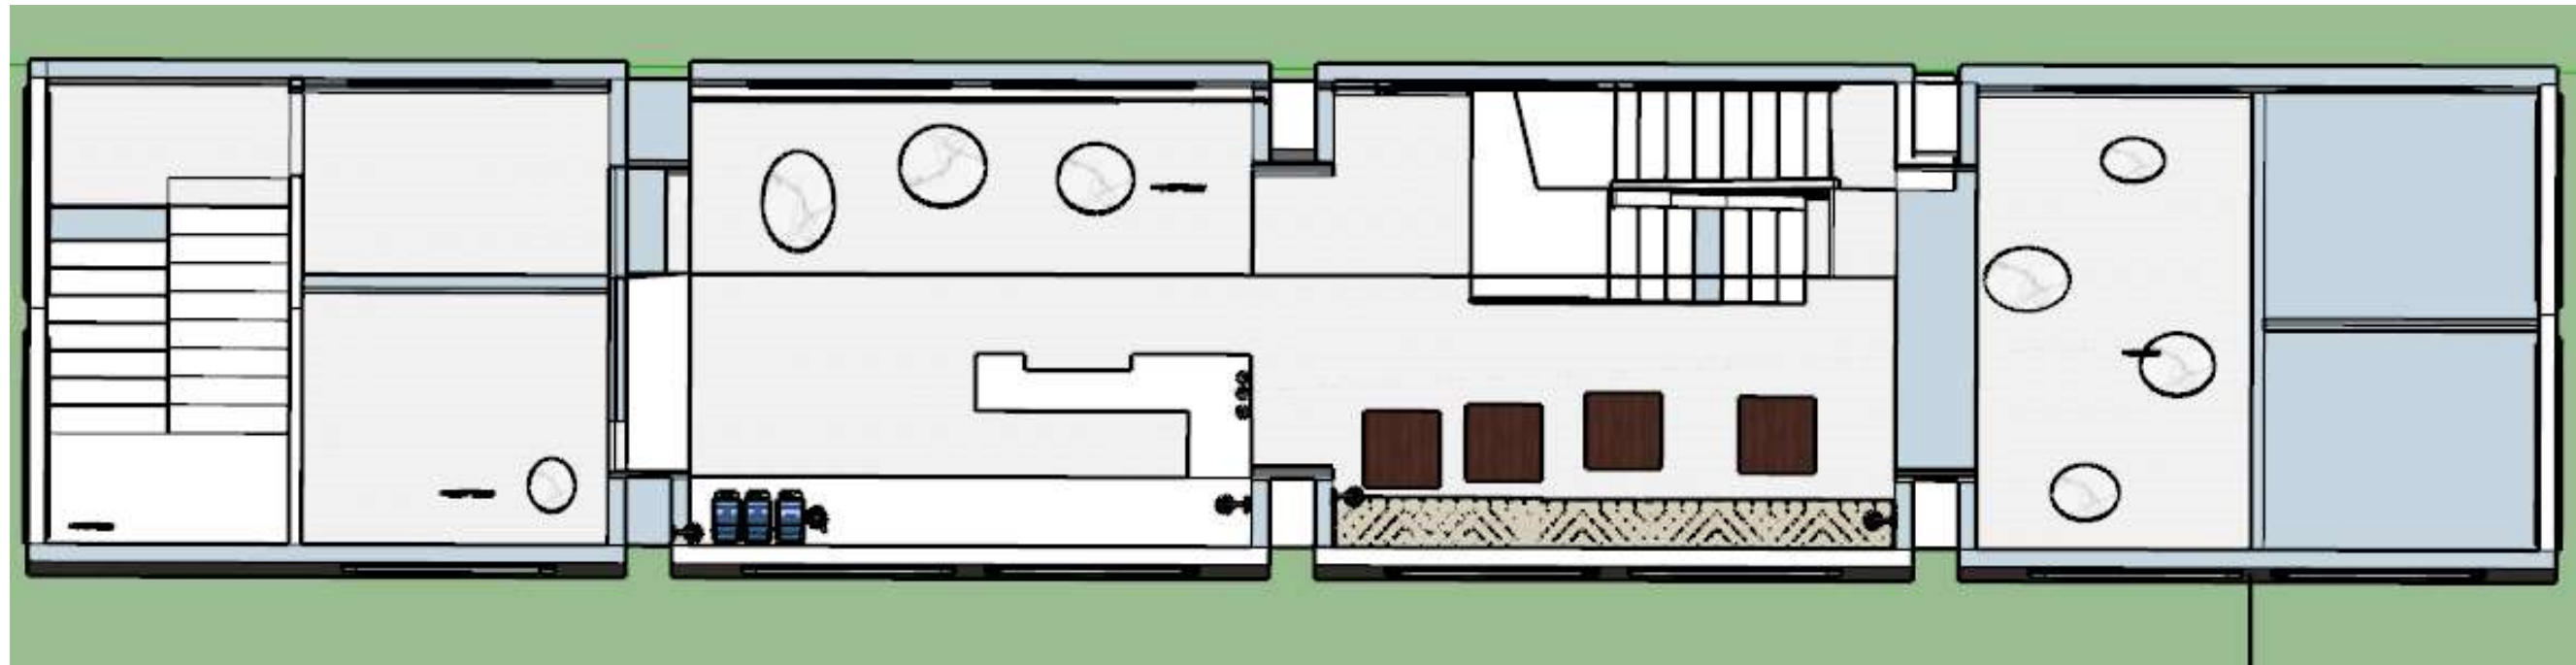

Assignment 8-Final Furniture Plan

Hannah Rock IDSN 2102 F20