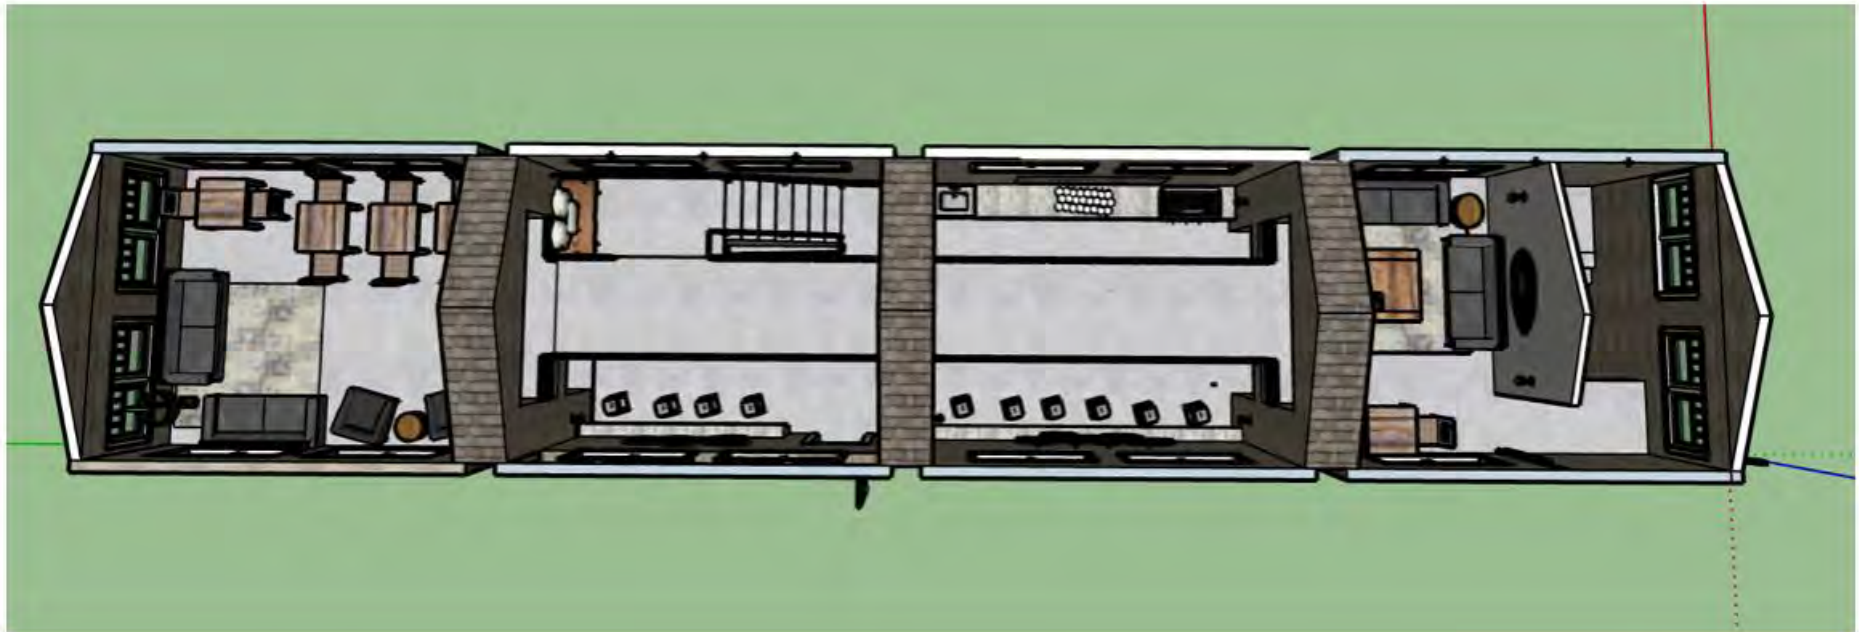

A leopard print background with black spots on a tan base. A white rectangular box is positioned on the left side of the image, containing text.

**Portfolio 3**

**Kaitlyn Wurster**

**IDSN 2102 F20**

**Kaitlyn Wurster**  
**IDSN 2102 F20**

**Final Furniture Plan**

# Concept

- ◆ Rustic design
- ◆ Wood paneled walls
- ◆ Mix of barstool and chairs/ couches
- ◆ Simple wall decor
- ◆ Metal chairs throughout the space to continue the rustic design
- ◆ Open concept
- ◆ Exposed lightbulbs on most lighting fixtures