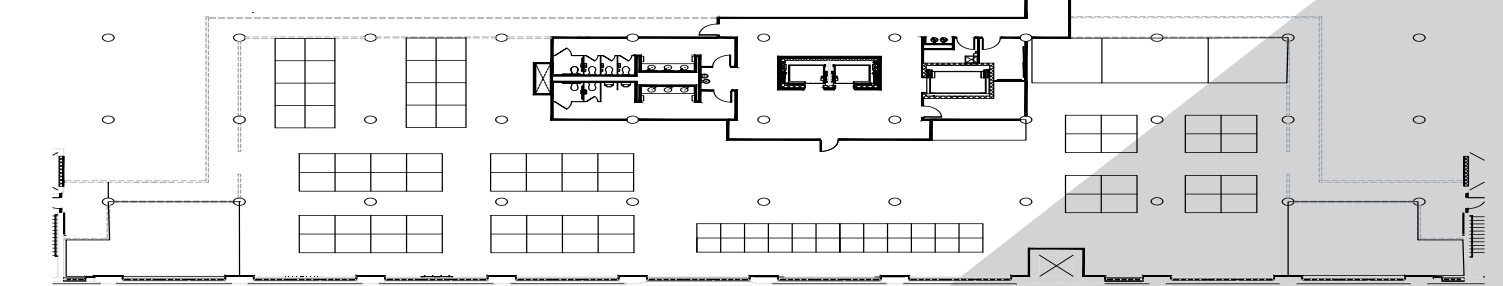

PORTFOLIO TWO

EDGEWORTH OFFICE DESIGN

IDSN 3600:SYSTEMS FALL 2014

SARAH BARRINGER

SCHEMATICS

SPACE STANDARDS

SPACIAL CONCEPT

ask + listen + create

PRODUCED BY AN AUTODESK EDUCATIONAL PRODUCT

EAST SECTION DRAWINGS

NOT TO SCALE

SPACE PLANNING

NOT TO SCALE

RECEPTION SKETCHES

MAIN CORRIDOR SKETCHES

LOUNGE SKETCHES