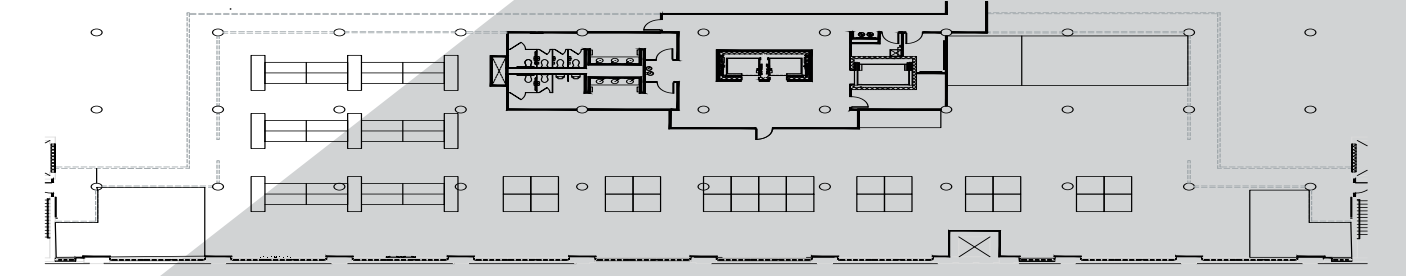

PORTFOLIO TWO

EDGEWORTH OFFICE DESIGN

IDSN 3600:SYSTEMS FALL 2014

SARAH BARRINGER

SCHEMATICS

SPACE STANDARDS

SPACIAL CONCEPT

ask + listen + create

PRODUCED BY AN AUTODESK EDUCATIONAL PRODUCT

EAST SECTION DRAWINGS

NOT TO SCALE

SPACE PLANNING

NOT TO SCALE

RECEPTION SKETCHES

MAIN CORRIDOR SKETCHES

LOUNGE SKETCHES

OPEN WORKSTATIONS SKETCHES

SYSTEMS RCP

LIGHT OVERLAYS

NOT TO SCALE

SYSTEMS DUCTWORK

LIGHTING MODEL

STATEMENT OF SUSTAINABILITY STRATEGIES

○ MEP