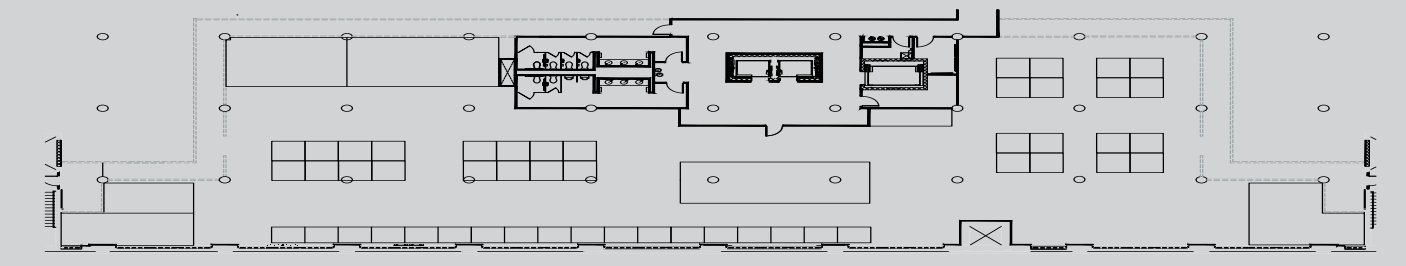

PORTFOLIO TWO

EDGEWORTH OFFICE DESIGN

IDSN 3600:SYSTEMS FALL 2014

SARAH BARRINGER

SCHEMATICS

SPACE STANDARDS

SPACIAL CONCEPT

ask + listen + create

PRODUCED BY AN AUTODESK EDUCATIONAL PRODUCT

EAST SECTION DRAWINGS

NOT TO SCALE

SPACE PLANNING

NOT TO SCALE

RECEPTION SKETCHES

MAIN CORRIDOR SKETCHES

LOUNGE SKETCHES