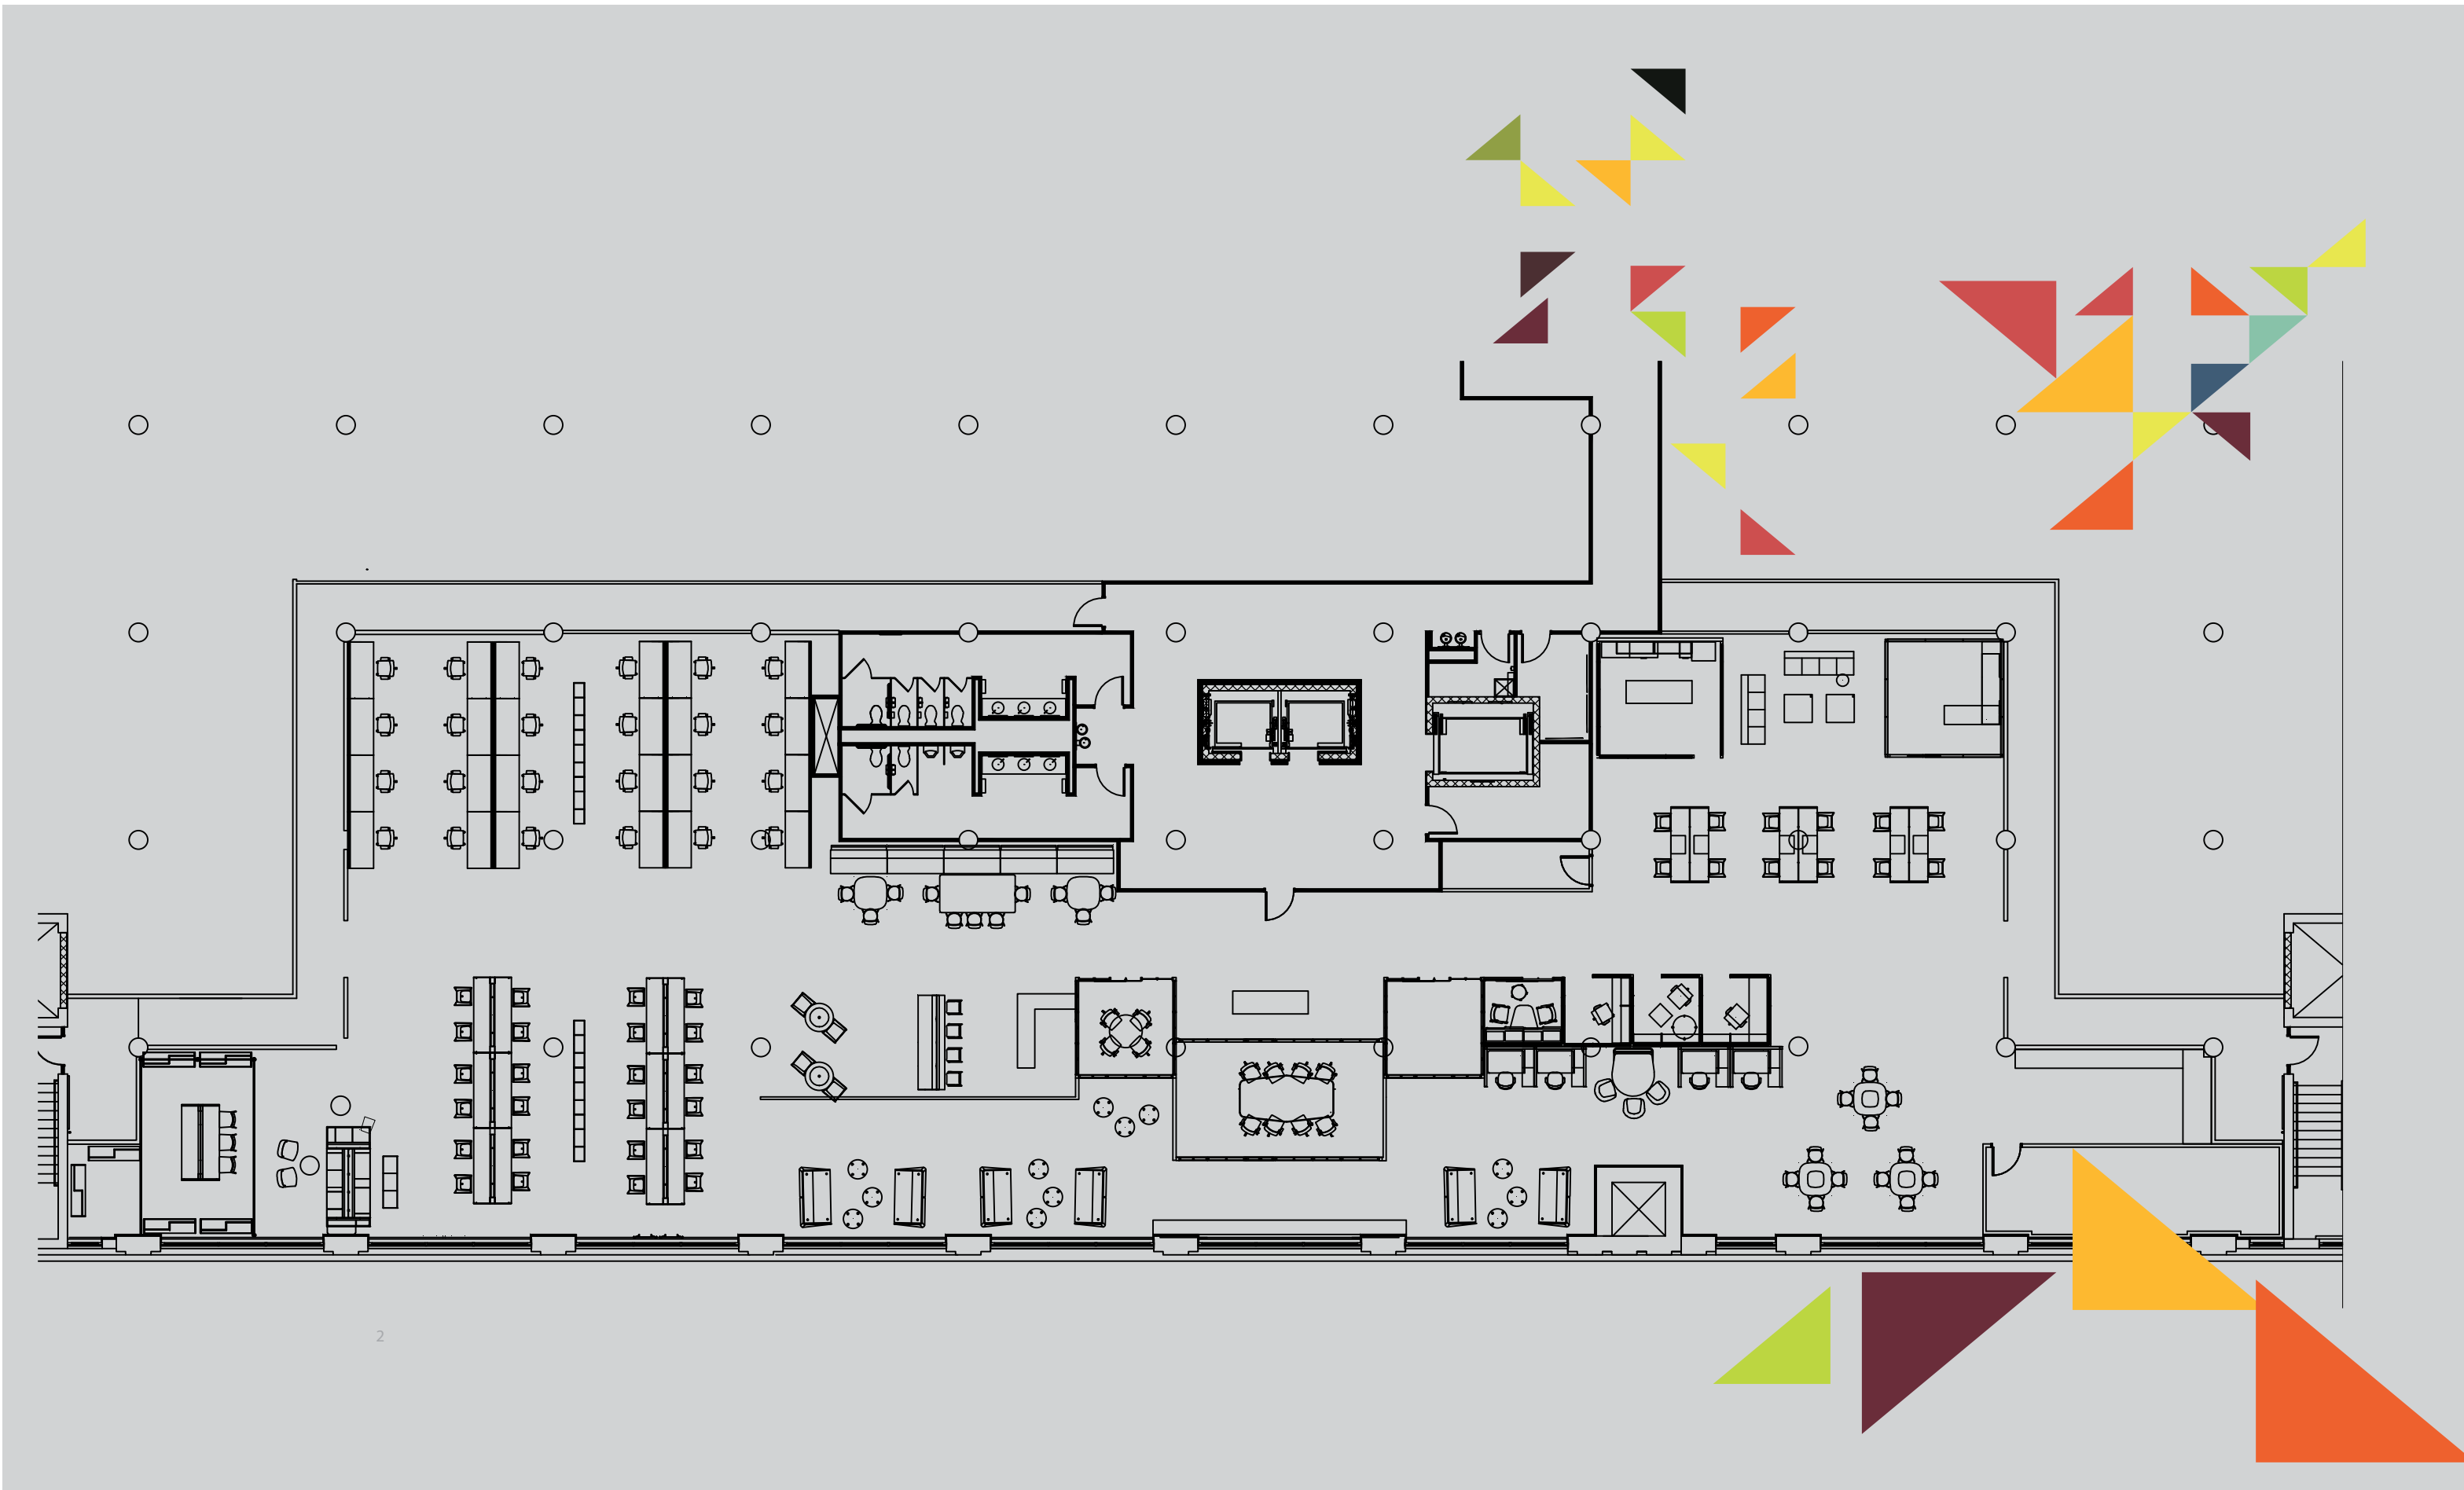

The background features a grey-to-white gradient. On the left, there are large, overlapping geometric shapes in orange, red, and blue. A horizontal band of smaller, multi-colored triangles (orange, green, blue, red, yellow) stretches across the middle. The title 'PORTFOLIO TWO' is centered in the upper half in a serif font.

PORTFOLIO TWO

EDGEWORTH OFFICE DESIGN

IDSN 3600:SYSTEMS FALL 2014

SARAH BARRINGER

SCHEMATICS

SPACE STANDARDS

SPACIAL CONCEPT

ask + listen + create

PRODUCED BY AN AUTODESK EDUCATIONAL PRODUCT

EAST SECTION DRAWINGS

NOT TO SCALE

SPACE PLANNING

NOT TO SCALE

RECEPTION SKETCHES

MAIN CORRIDOR SKETCHES

LOUNGE SKETCHES

OPEN WORKSTATIONS SKETCHES

SYSTEMS RCP

LIGHT OVERLAYS

NOT TO SCALE

SYSTEMS DUCTWORK

LIGHTING MODEL

STATEMENT OF SUSTAINABILITY STRATEGIES

○ MEP