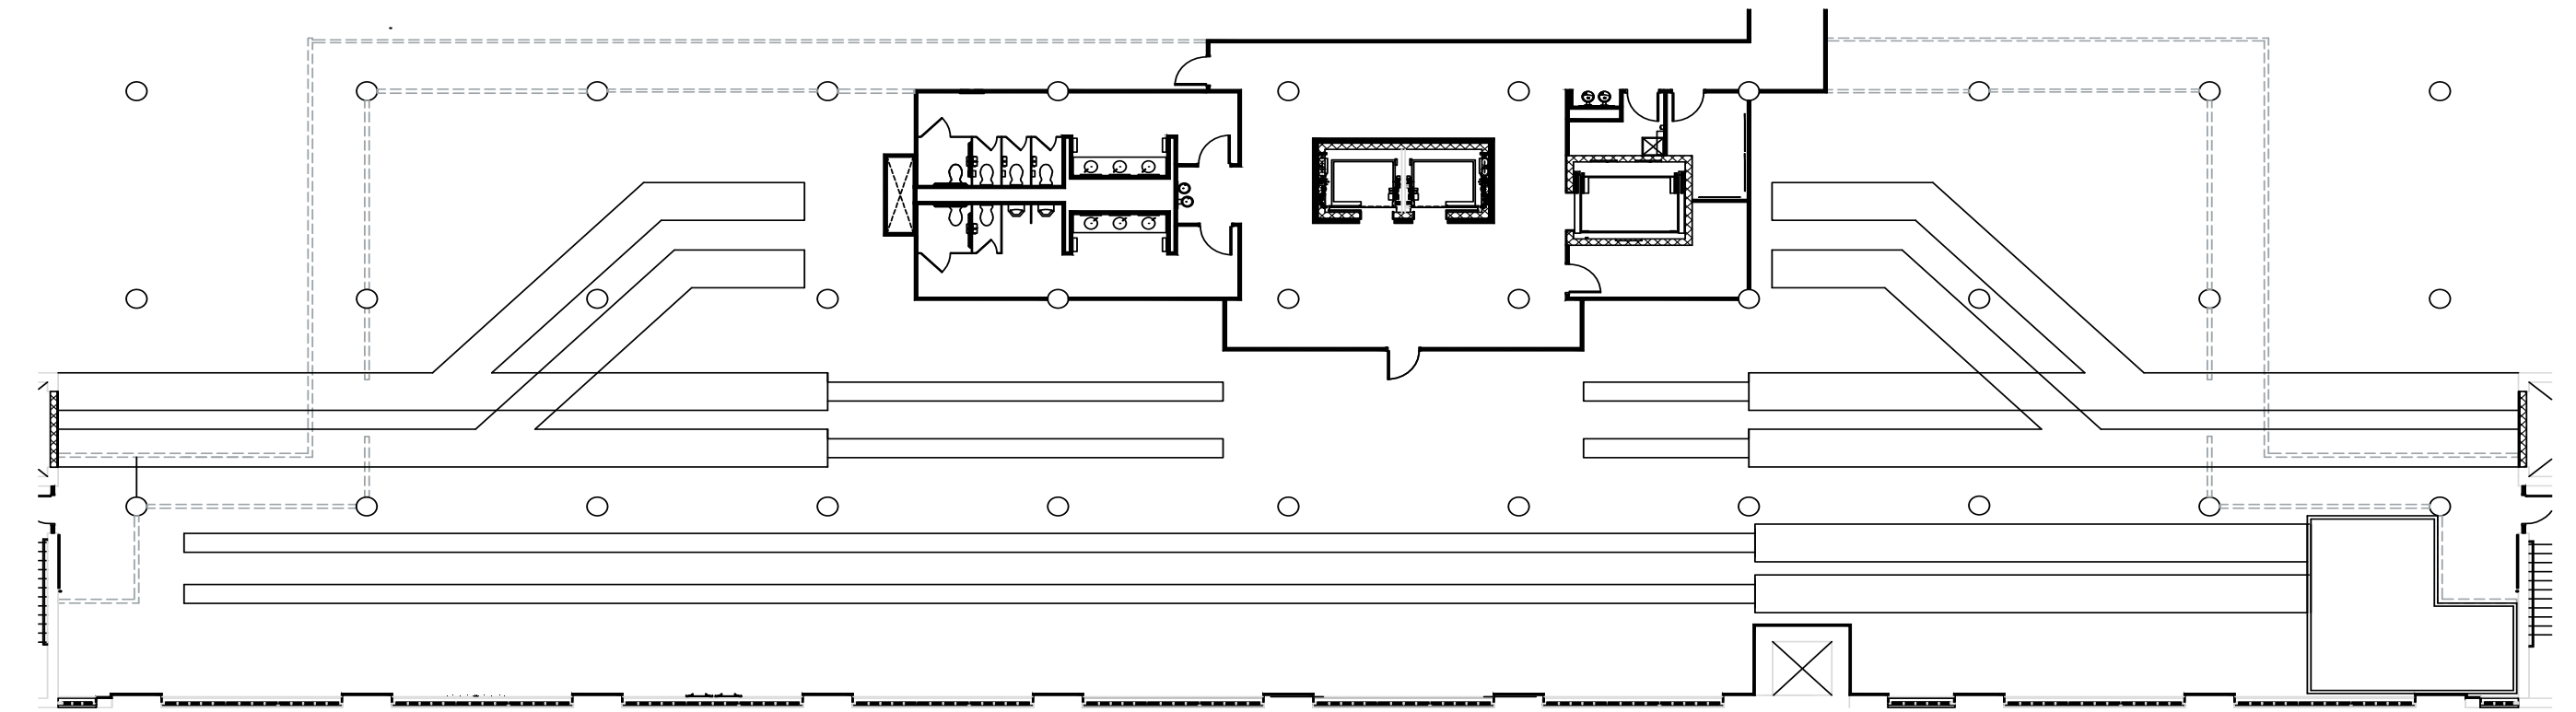

PRODUCED BY AN AUTODESK EDUCATIONAL PRODUCT

EAST SECTION DRAWINGS

NOT TO SCALE

SPACE PLANNING

NOT TO SCALE

RECEPTION SKETCHES

MAIN CORRIDOR SKETCHES

LOUNGE SKETCHES

OPEN WORKSTATIONS SKETCHES

SYSTEMS RCP

LIGHT OVERLAYS

NOT TO SCALE

SYSTEMS DUCTWORK

LIGHTING MODEL

STATEMENT OF SUSTAINABILITY STRATEGIES

○ MEP