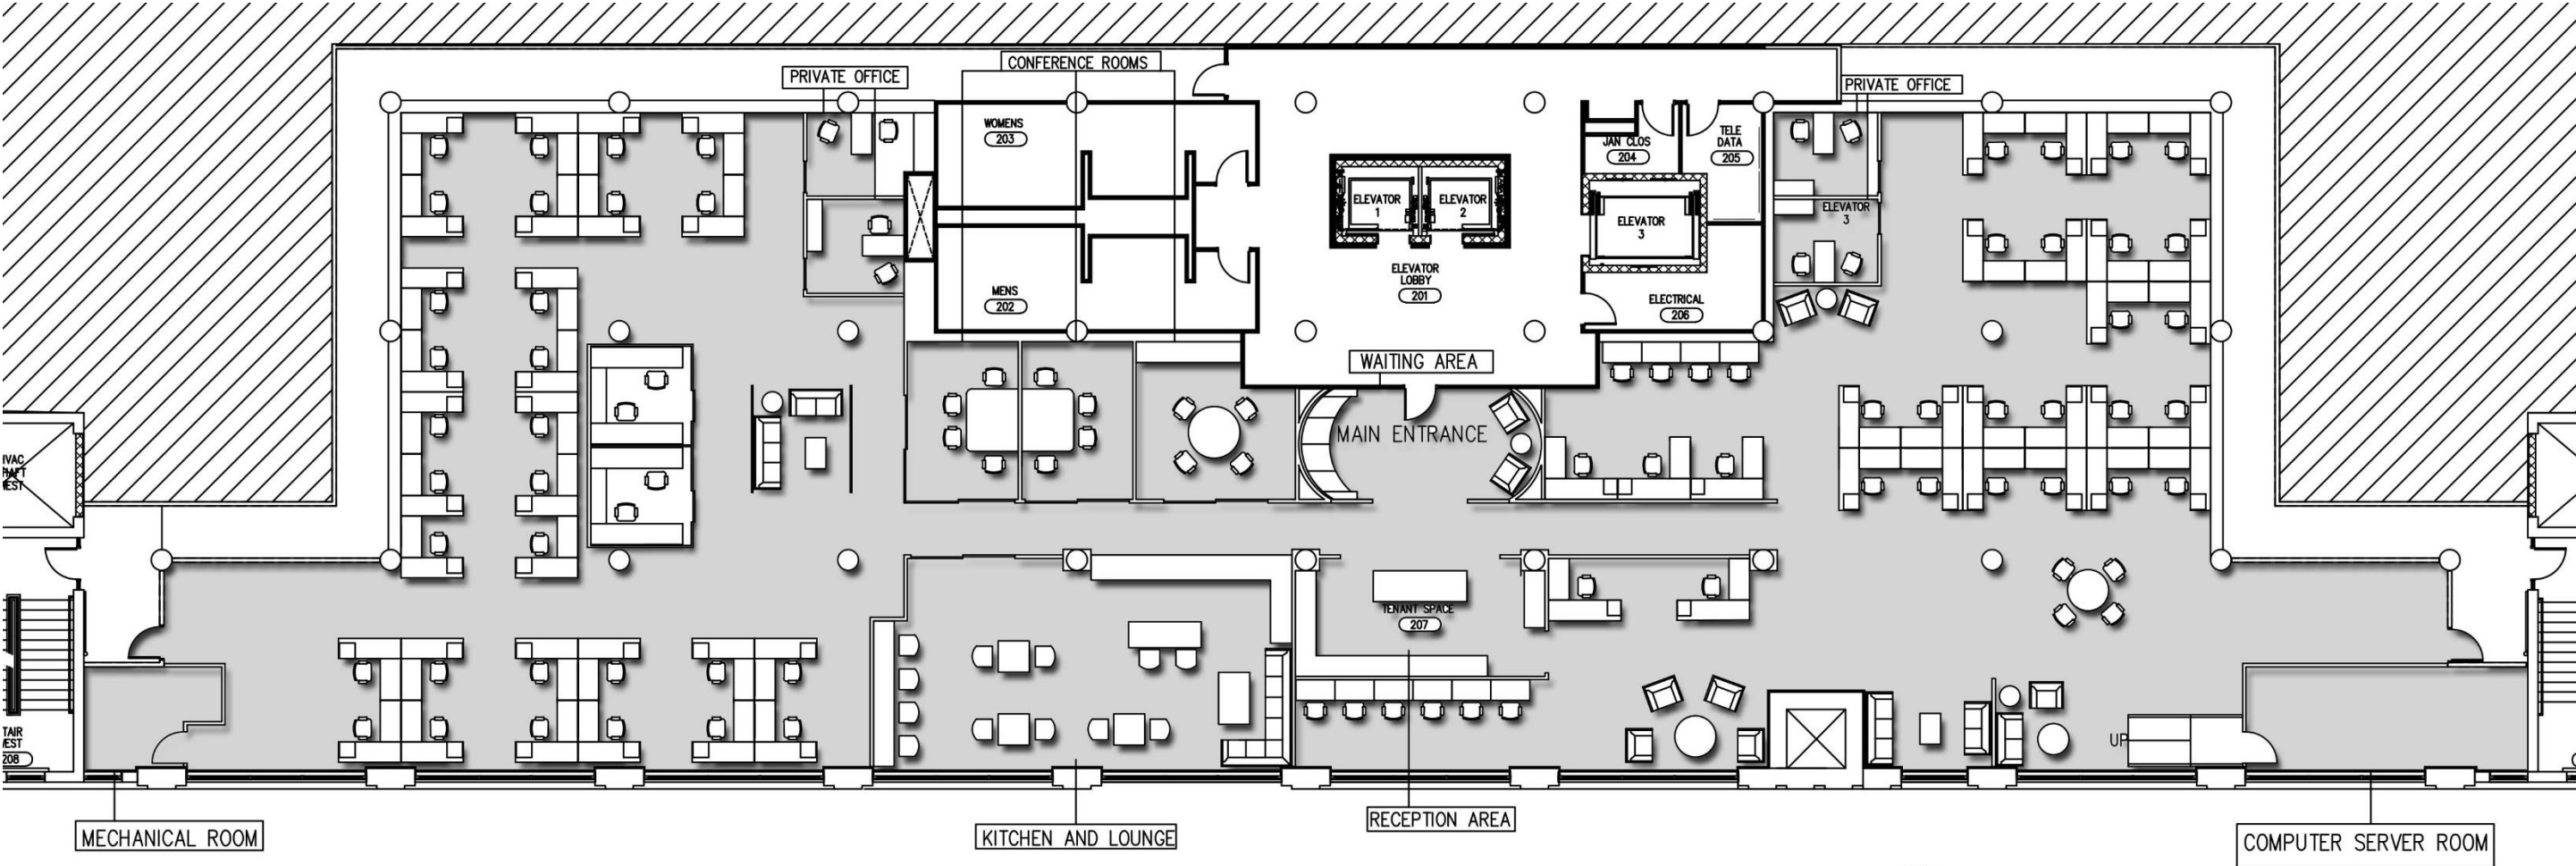

RENDERED FURNITURE PLAN

N SCALE: 1/16" = 1'