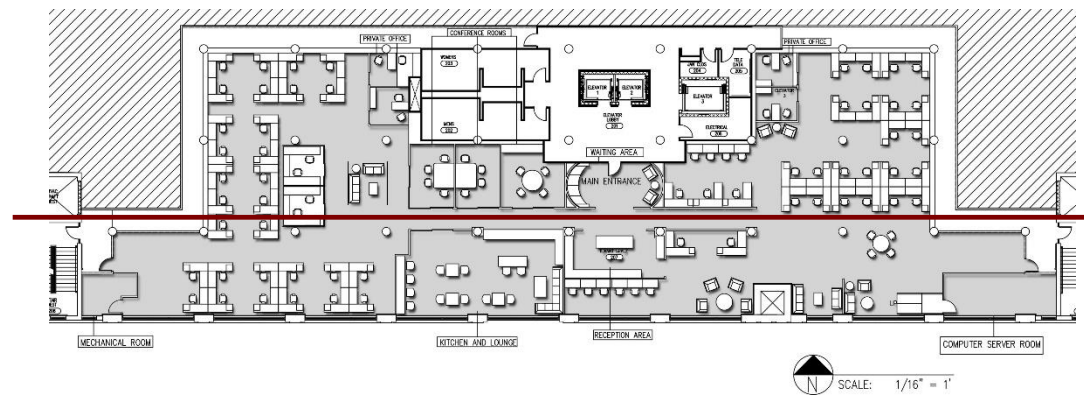

WEST SECTION