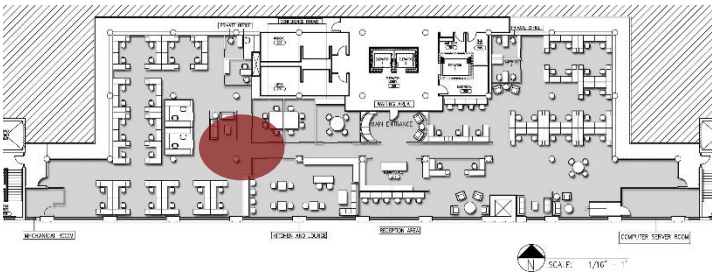

SCENE 2

Buerr
Designs