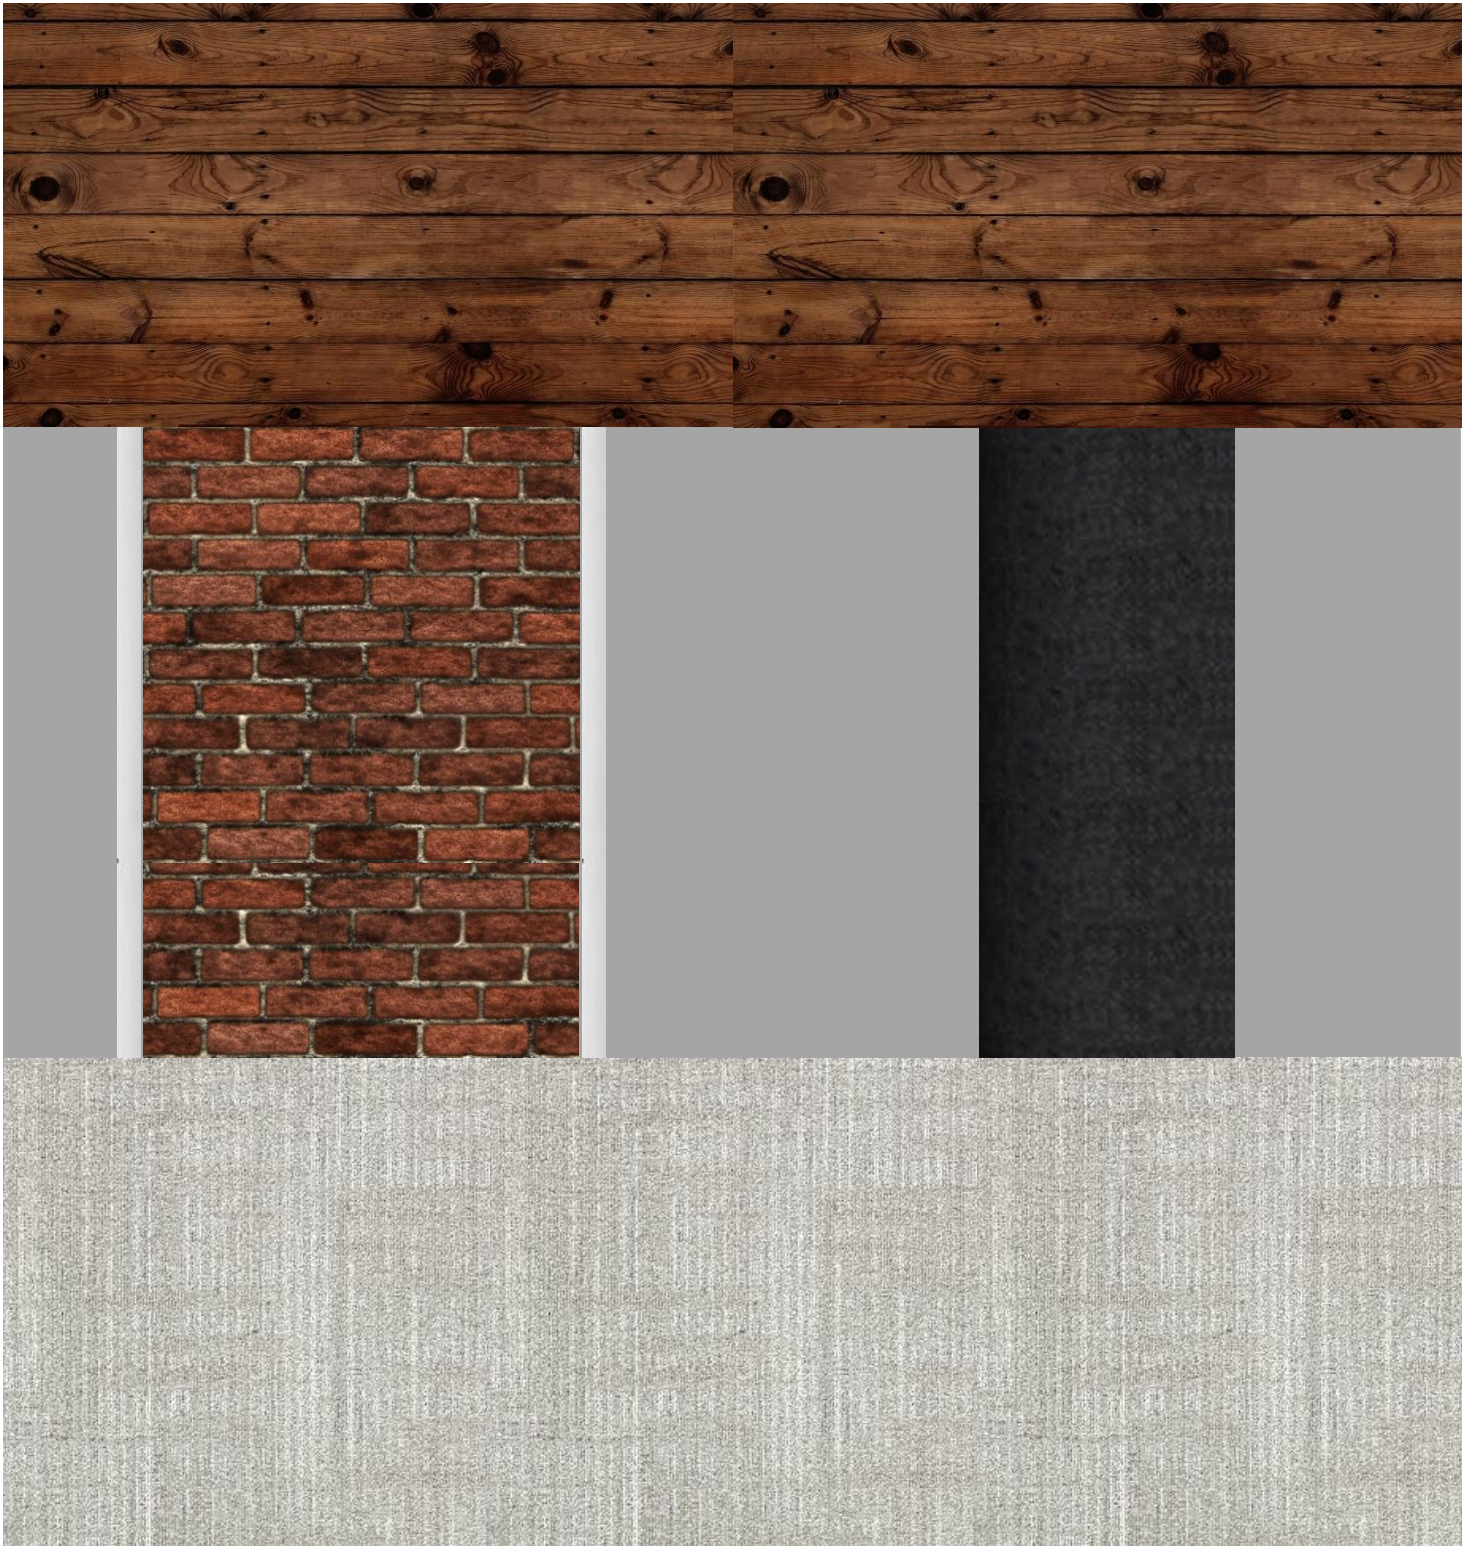

FURNITURE AND TEXTILES