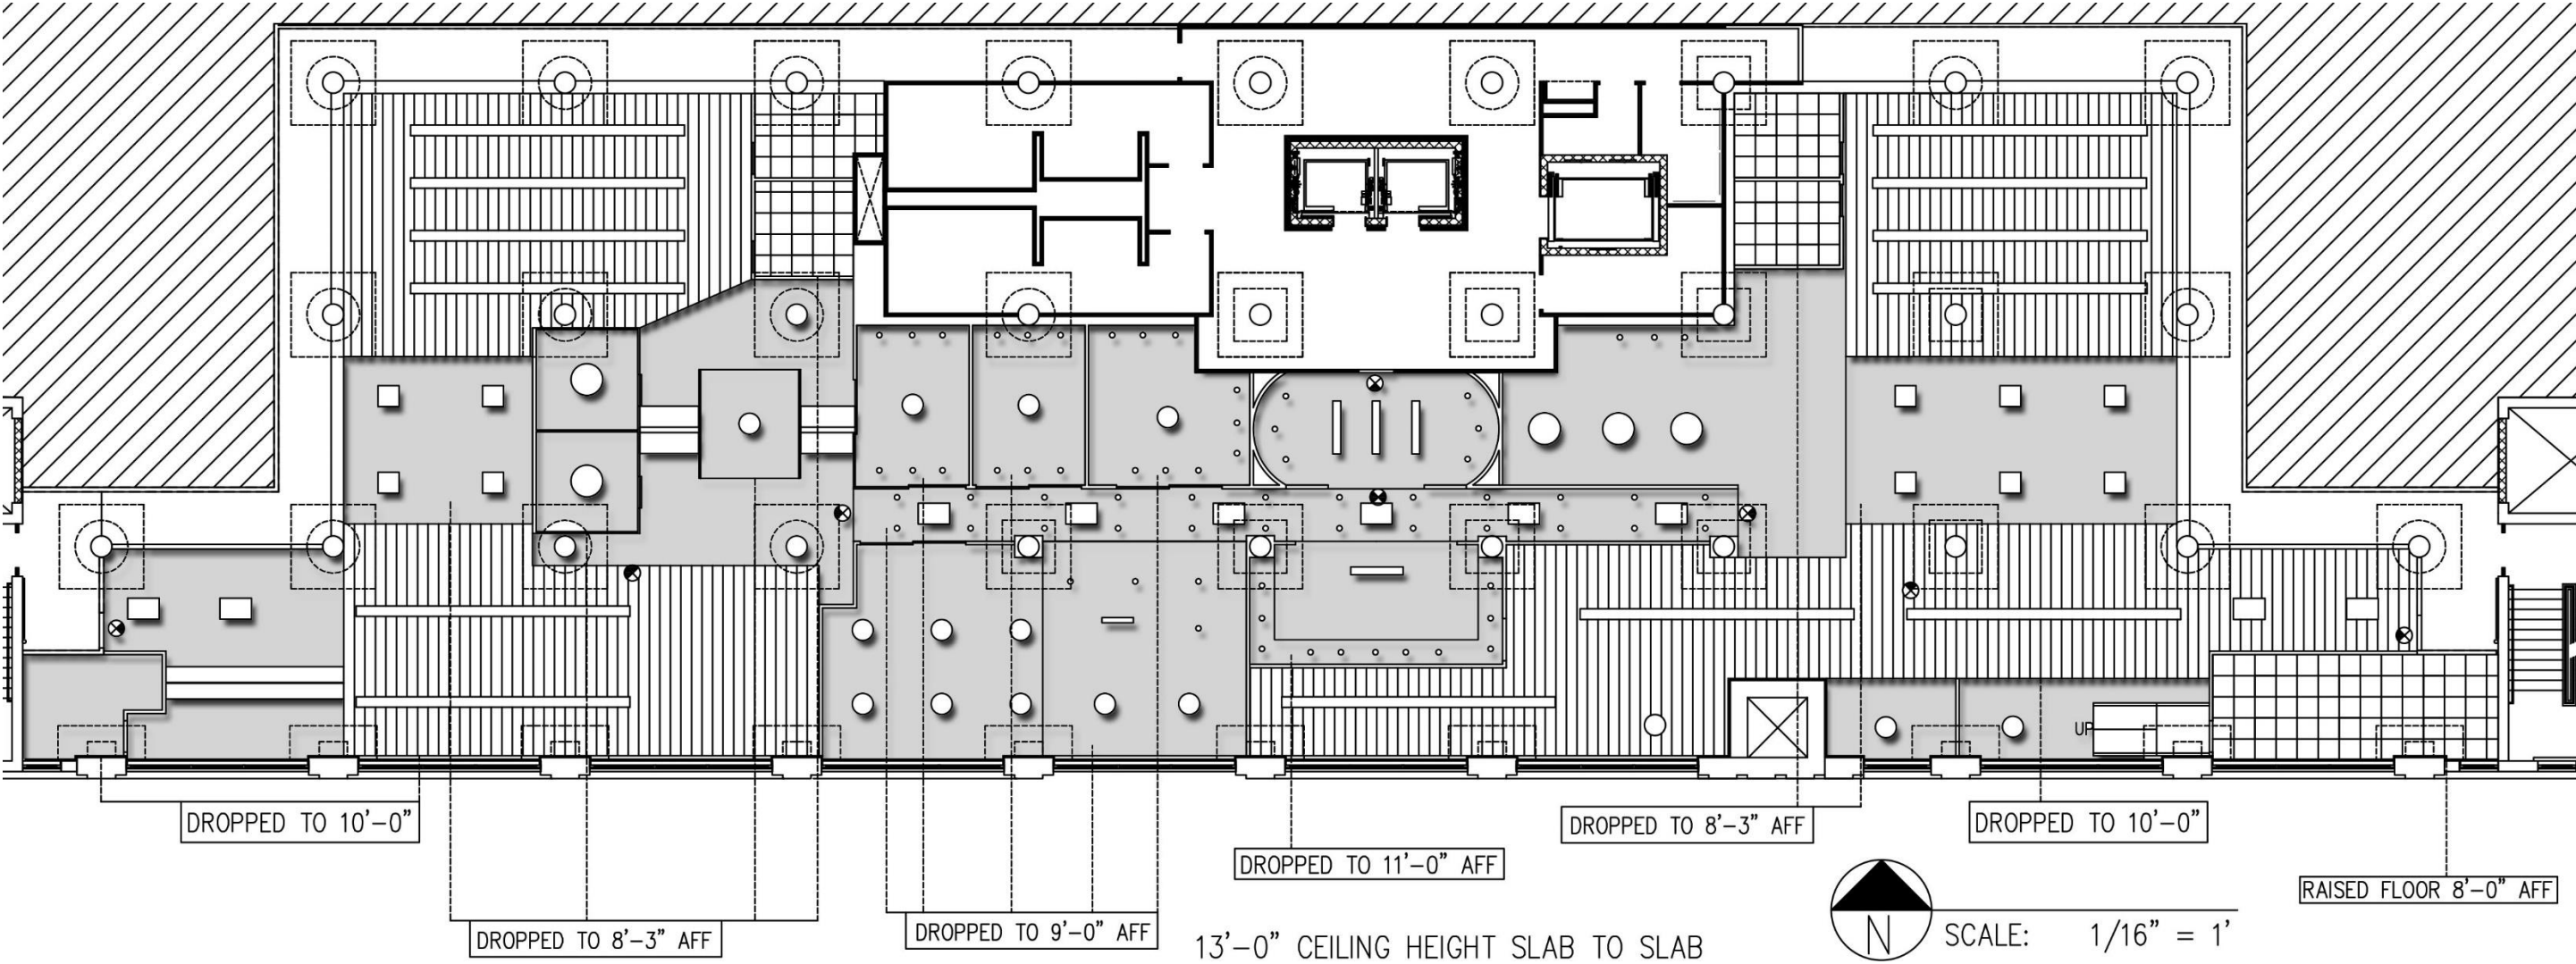

# EAST SECTION

N SCALE: 1/16" = 1'

Buerr  
Designs

# WEST SECTION

# RENDERED FURNITURE PLAN

N SCALE: 1/16" = 1'

# LIGHTING SYMBOLS

LIGHTING SCHEDULE		
SYMBOL	TYPE	DIMENSION
≡	PENDANT	5'-0" x 0'-9"
▬	PENDANT	4'-0" x 1'-0"
—	PENDANT	3'-0" x 0'-6"
□	RECESSED	2'-0" x 3'-0"
◻	RECESSED	2'-0" x 2'-0"
○	PENDANT	3'-0"
◊	PENDANT	2'-0"
•	RECESSED	0'-6"