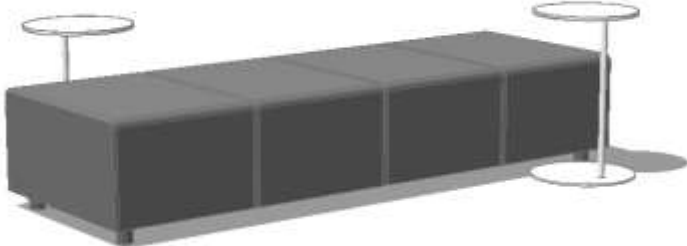

FURNITURE PLAN

REFLECTED CEILING PLAN

LIGHTING SYMBOL LIST	
	RECESSED LIGHT
	RECESSED CAN
	SUSPENDED LIGHT
	INFUSIONS SHAPES LIGHT
	WATERPROOF LINEAR FLUORESCENT TUBULAR LUMINAIRE
	PENDANT LIGHT
	WATERPROOF LINEAR FLUORESCENT TUBULAR LUMINAIRE PENDANT
	WATERPROOF LINEAR FLUORESCENT TUBULAR LUMINAIRE PENDANT

PERSPECTIVE

OPEN WORK AREAS

FURNITURE, FINISHES, & LIGHTING

OPEN WORK AREA

PERSPECTIVE

CONCEPT LOUNGE

FURNITURE, FINISHES, & LIGHTING

CONCEPT LOUNGE

STEELCASE ROUND JENNY SEATING

STEELCASE REGARD CUSHION SEAT

STEELCASE CAMPFIRE LOUNGE SEATING

STEELCASE CAMPFIRE LOUNGE SEATING

PERSPECTIVE

MAIN CIRCULATION

FURNITURE, FINISHES, & LIGHTING

MAIN CIRCULATION