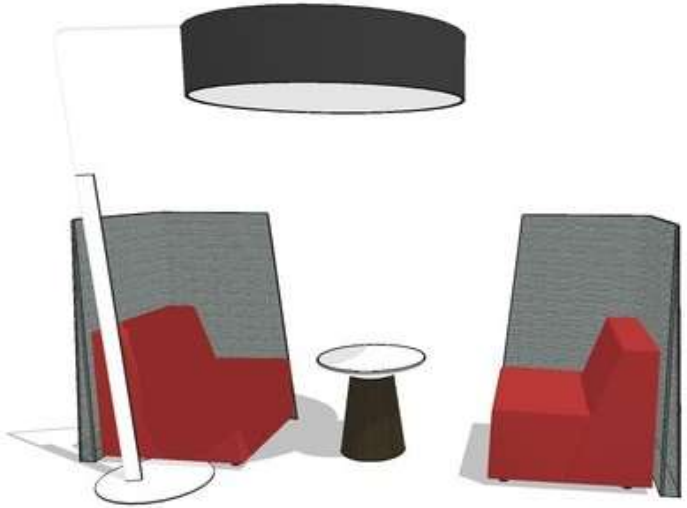

FURNITURE PLAN

REFLECTED CEILING PLAN

LIGHTING SYMBOL LIST	
	RECESSED LIGHT
	RECESSED CAN
	SUSPENDED LIGHT
	INFUSIONS SHAPES LIGHT
	WATERPROOF LINEAR FLUORESCENT TUBULAR LUMINAIRE
	PENDANT LIGHT
	WATERPROOF LINEAR FLUORESCENT TUBULAR LUMINAIRE PENDANT
	WATERPROOF LINEAR FLUORESCENT TUBULAR LUMINAIRE PENDANT

PERSPECTIVE

OPEN WORK AREAS

FURNITURE, FINISHES, & LIGHTING

OPEN WORK AREA

PERSPECTIVE

CONCEPT LOUNGE

FURNITURE, FINISHES, & LIGHTING

CONCEPT LOUNGE

STEELCASE ROUND JENNY SEATING

STEELCASE REGARD CUSHION SEAT

STEELCASE CAMPFIRE LOUNGE SEATING

STEELCASE CAMPFIRE LOUNGE SEATING

PERSPECTIVE

MAIN CIRCULATION

FURNITURE, FINISHES, & LIGHTING

MAIN CIRCULATION