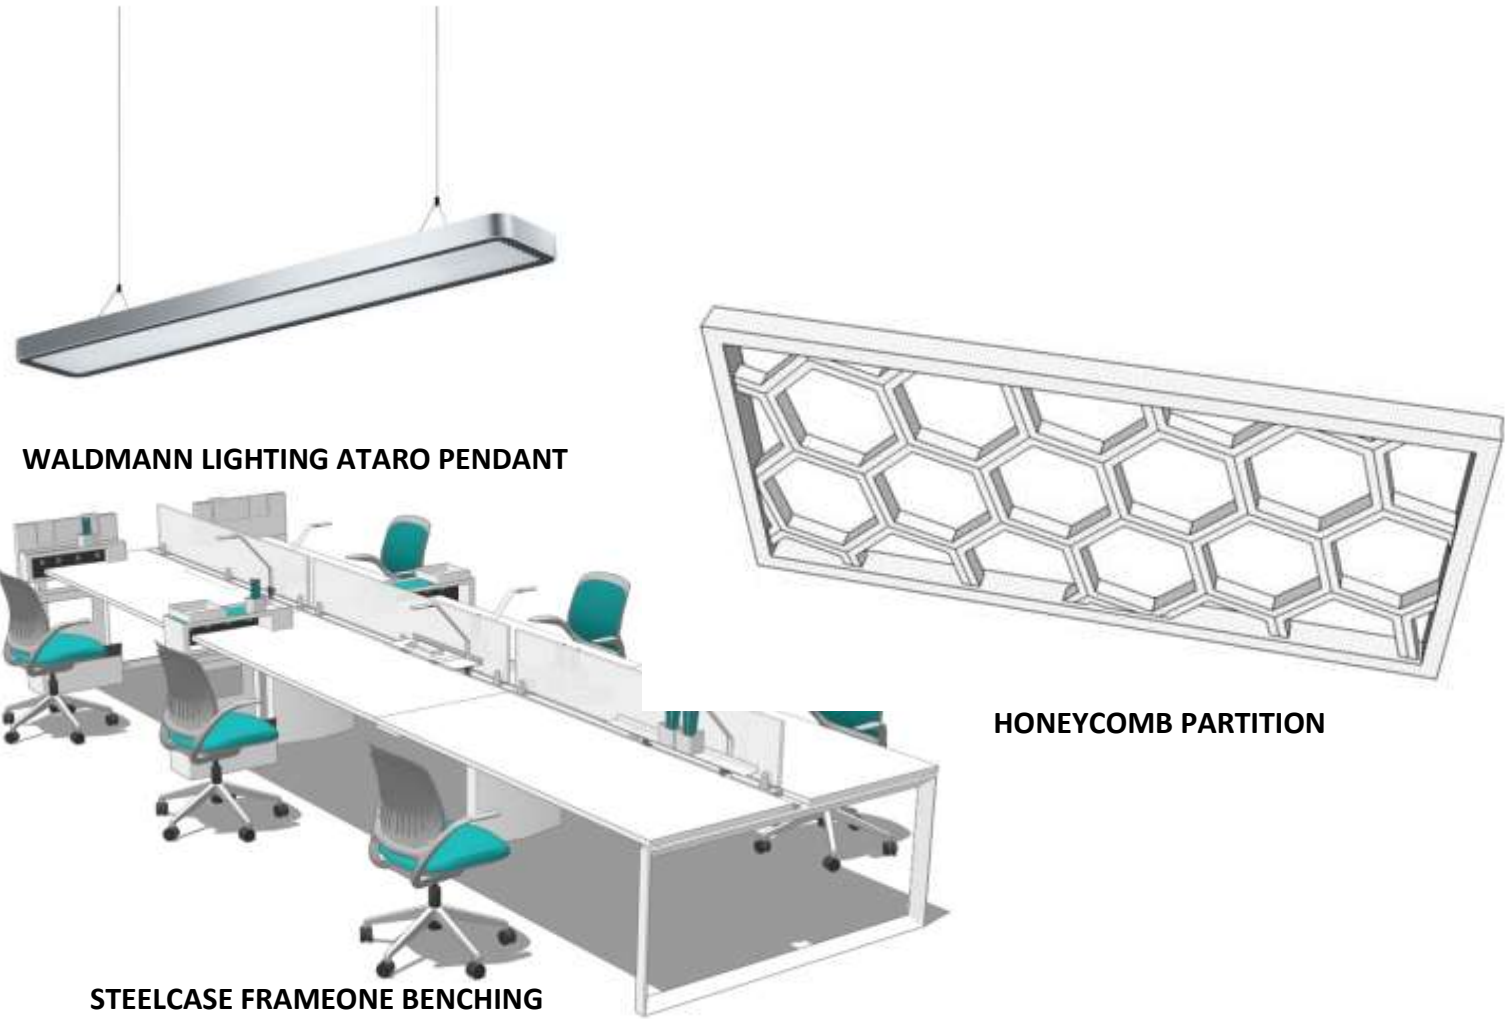

FURNITURE PLAN

REFLECTED CEILING PLAN

LIGHTING SYMBOL LIST	
	RECESSED LIGHT
	RECESSED CAN
	SUSPENDED LIGHT
	INFUSIONS SHAPES LIGHT
	WATERPROOF LINEAR FLUORESCENT TUBULAR LUMINAIRE
	PENDANT LIGHT
	WATERPROOF LINEAR FLUORESCENT TUBULAR LUMINAIRE PENDANT
	WATERPROOF LINEAR FLUORESCENT TUBULAR LUMINAIRE PENDANT

PERSPECTIVE

OPEN WORK AREAS

FURNITURE, FINISHES, & LIGHTING

OPEN WORK AREA

PERSPECTIVE

CONCEPT LOUNGE

FURNITURE, FINISHES, & LIGHTING

CONCEPT LOUNGE