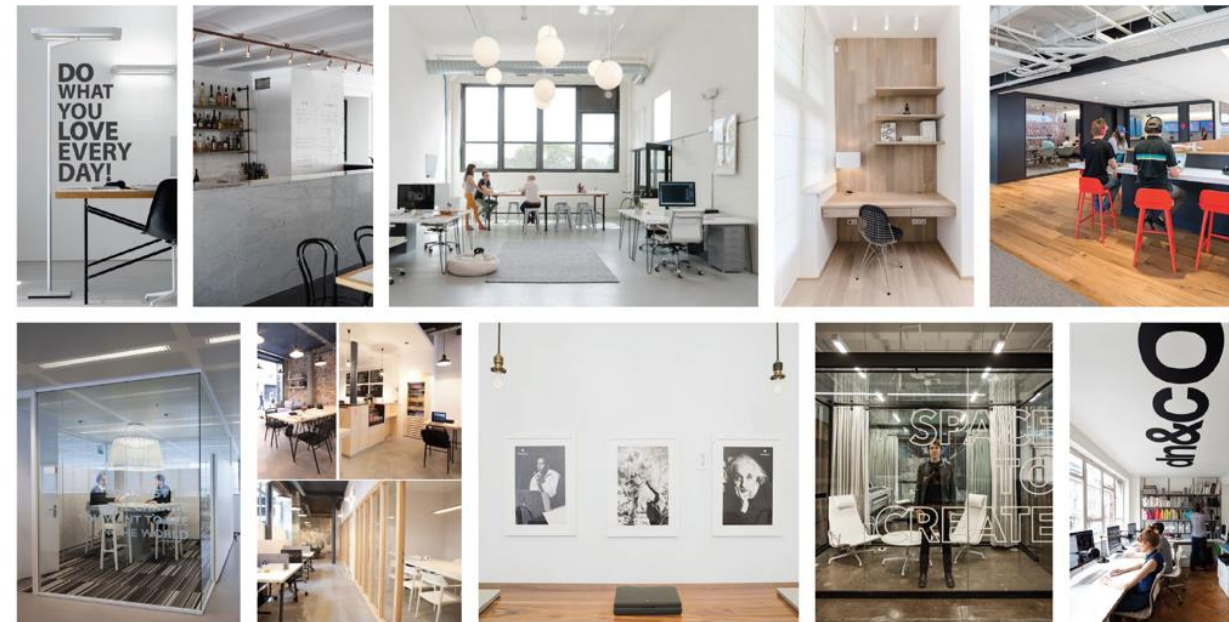

# [SYSTEMS COMPILATION PORTFOLIO 3]

IDSN 3600 EAST CAROLINA UNIVERSITY  
MARECK, CINDY

- LOCATION: RICHMOND VIRGINIA
- OFFICE: DOWNTOWN, ALONG THE RIVER
- ENCOURAGE COMMUNITY
- COWORKING ENVIRONMENT
- VISIBILITY
- TRANSITIONAL
- CLEAN SPACES, MODERN LINES
- TOUCHES OF TRADITIONAL
- INCORPORATING ROCK CLIMBING DESIGN