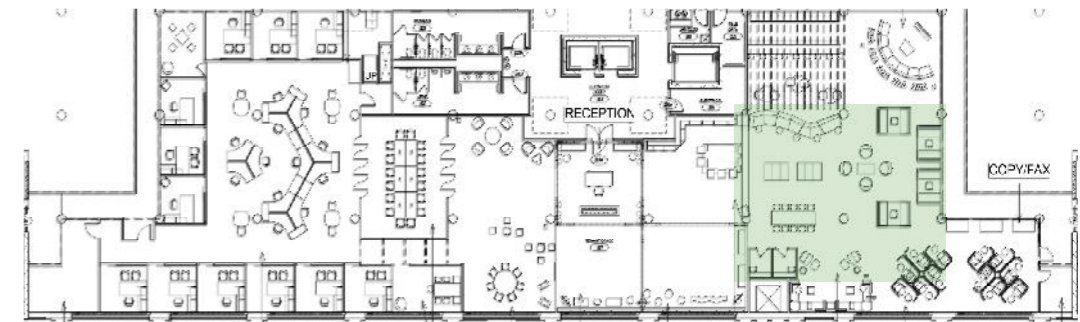

OPEN WORK AREA