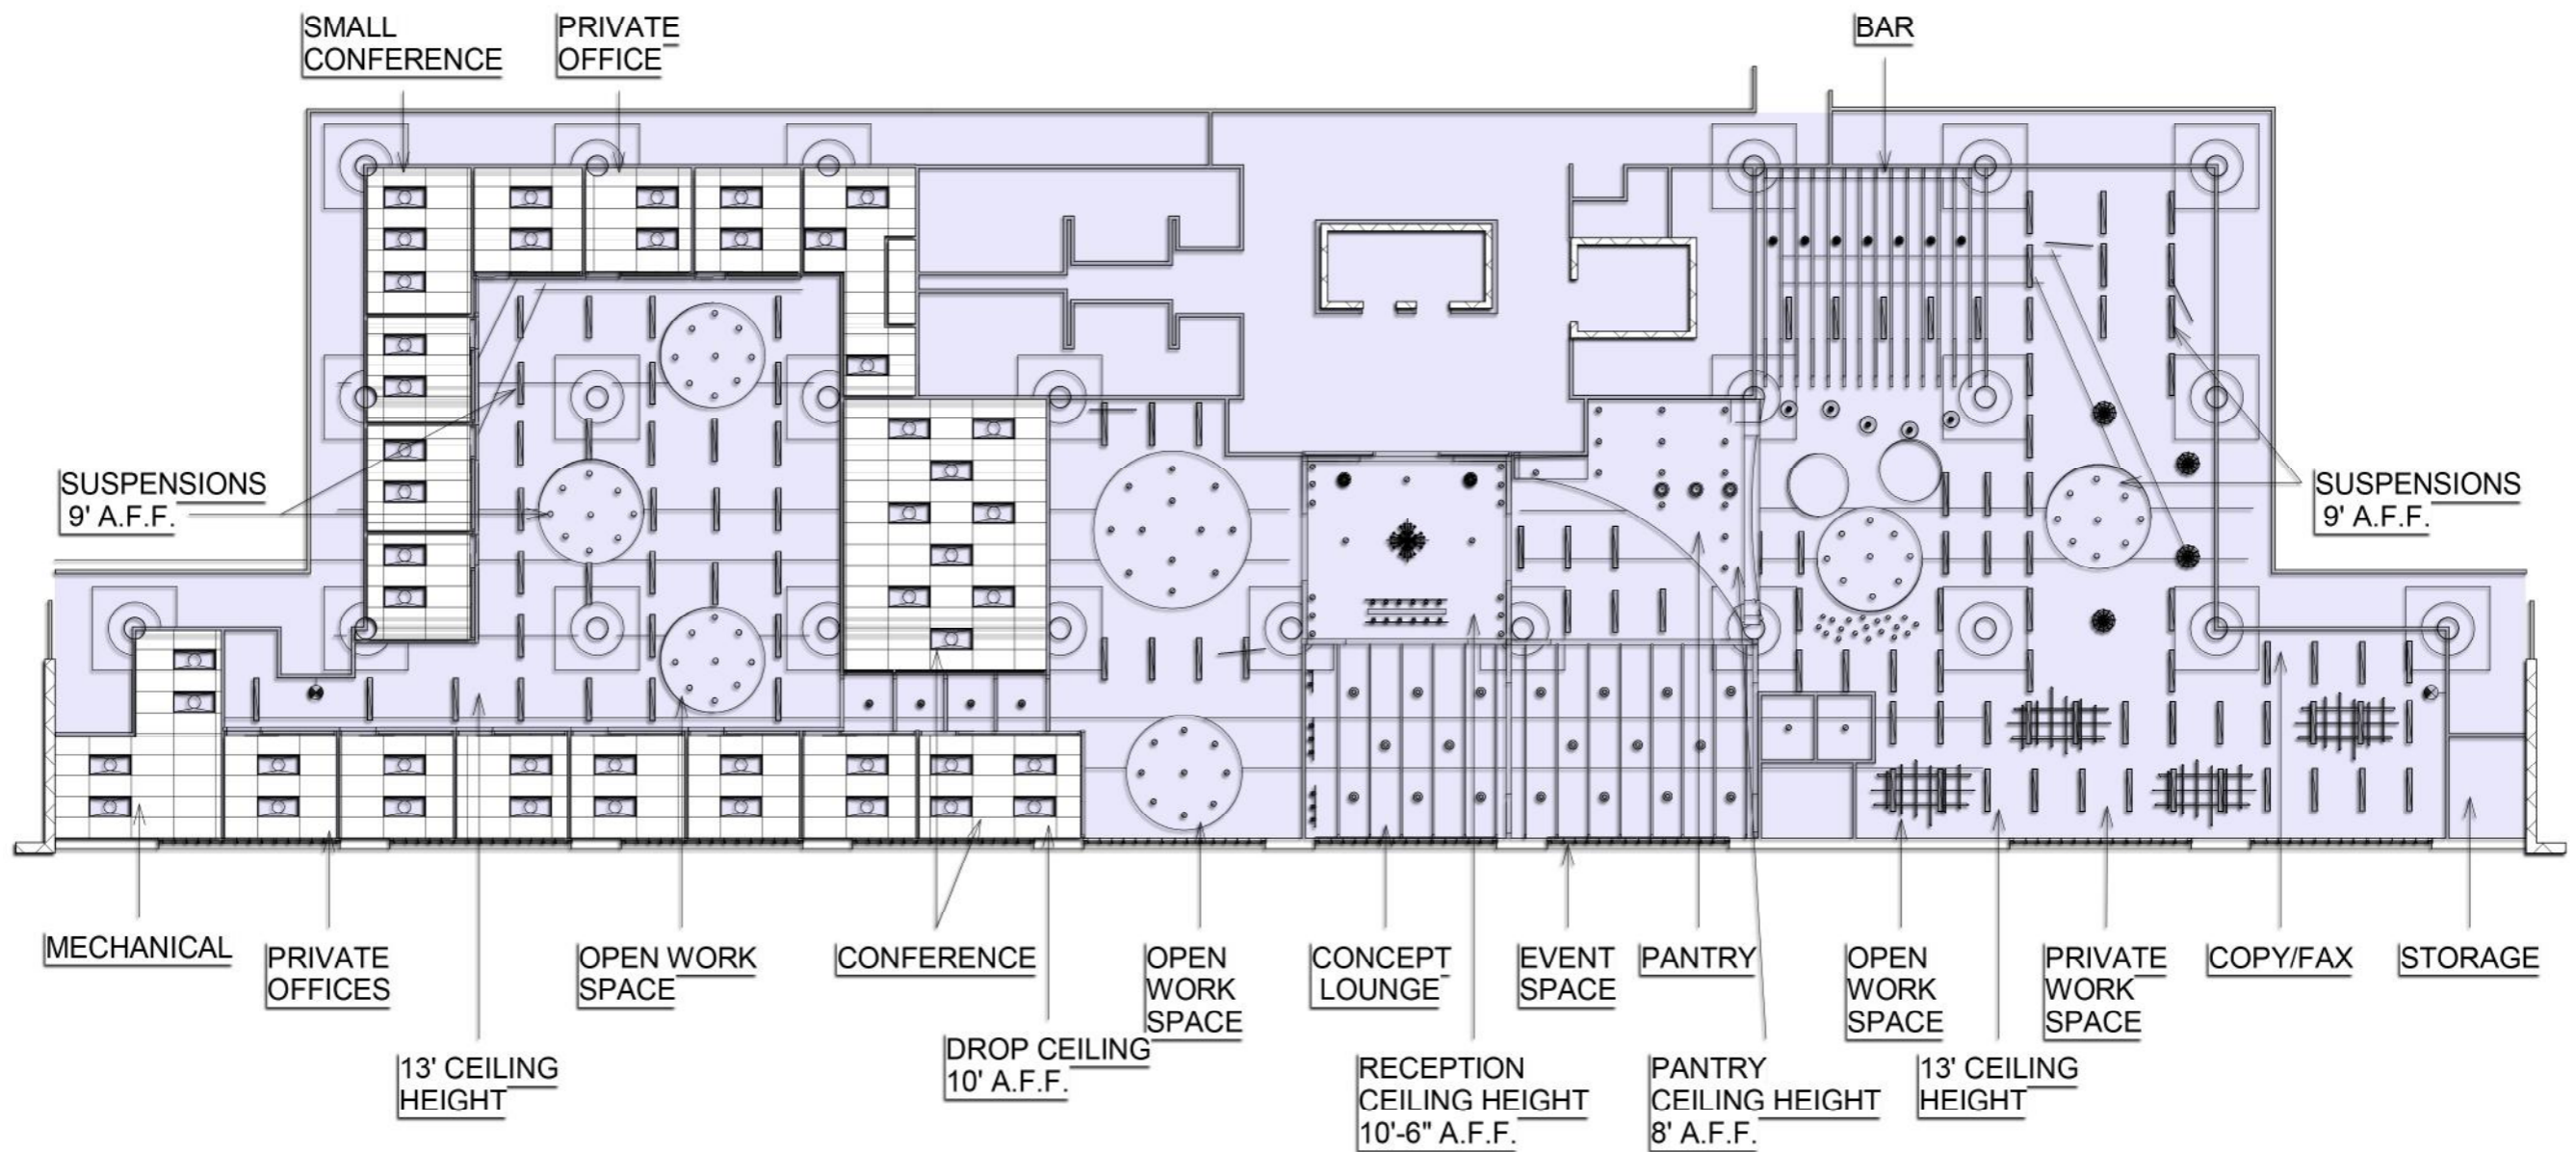

FALL 2015

IDSN 3600

HEATHER SMITH

EDGEWORTH BUILDING

PORTFOLIO THREE

The Edgeworth building's co-working office space will be designed for individuals running their personal businesses or small companies. Targeting writers, bloggers, graphic designers, and other creative people who could work from home but are looking for a more exciting and stimulating place to conduct their business. The consumers are also looking for a sense of community and a mutual meeting place for presentations, conferences or events. Patrons will pay a monthly fee to use this co-working space, such as rent or a gym membership. Being located in Richmond, Virginia, this space will be inspired by the James River, located right outside the window. Focusing on all of the attributes of the river such as organic forms, rocks and plant life. The constant movement and flow of the river and the sense that it is a watering hole for many creatures; will be interpreted throughout the co-working space.

CONCEPT

- Adaptive reuse – capturing embodied energy
- Eco-friendly lighting – with timers and automatic sensors to ensure energy conservation
- Recycled materials – car pets and woods, cradle to cradle
- Energy efficiency – with plumbing and mechanical fixtures in mind

SUSTAINABILITY STATEMENT

FLOORPLAN

SCALE: 1/16" = 1'-0"

REFLECTED CEILING PLAN

SCALE: 1/16" = 1'-0"

EAST-WEST SECTION
NOT TO SCALE

RECEPTION

MATERIALS & FURNISHINGS