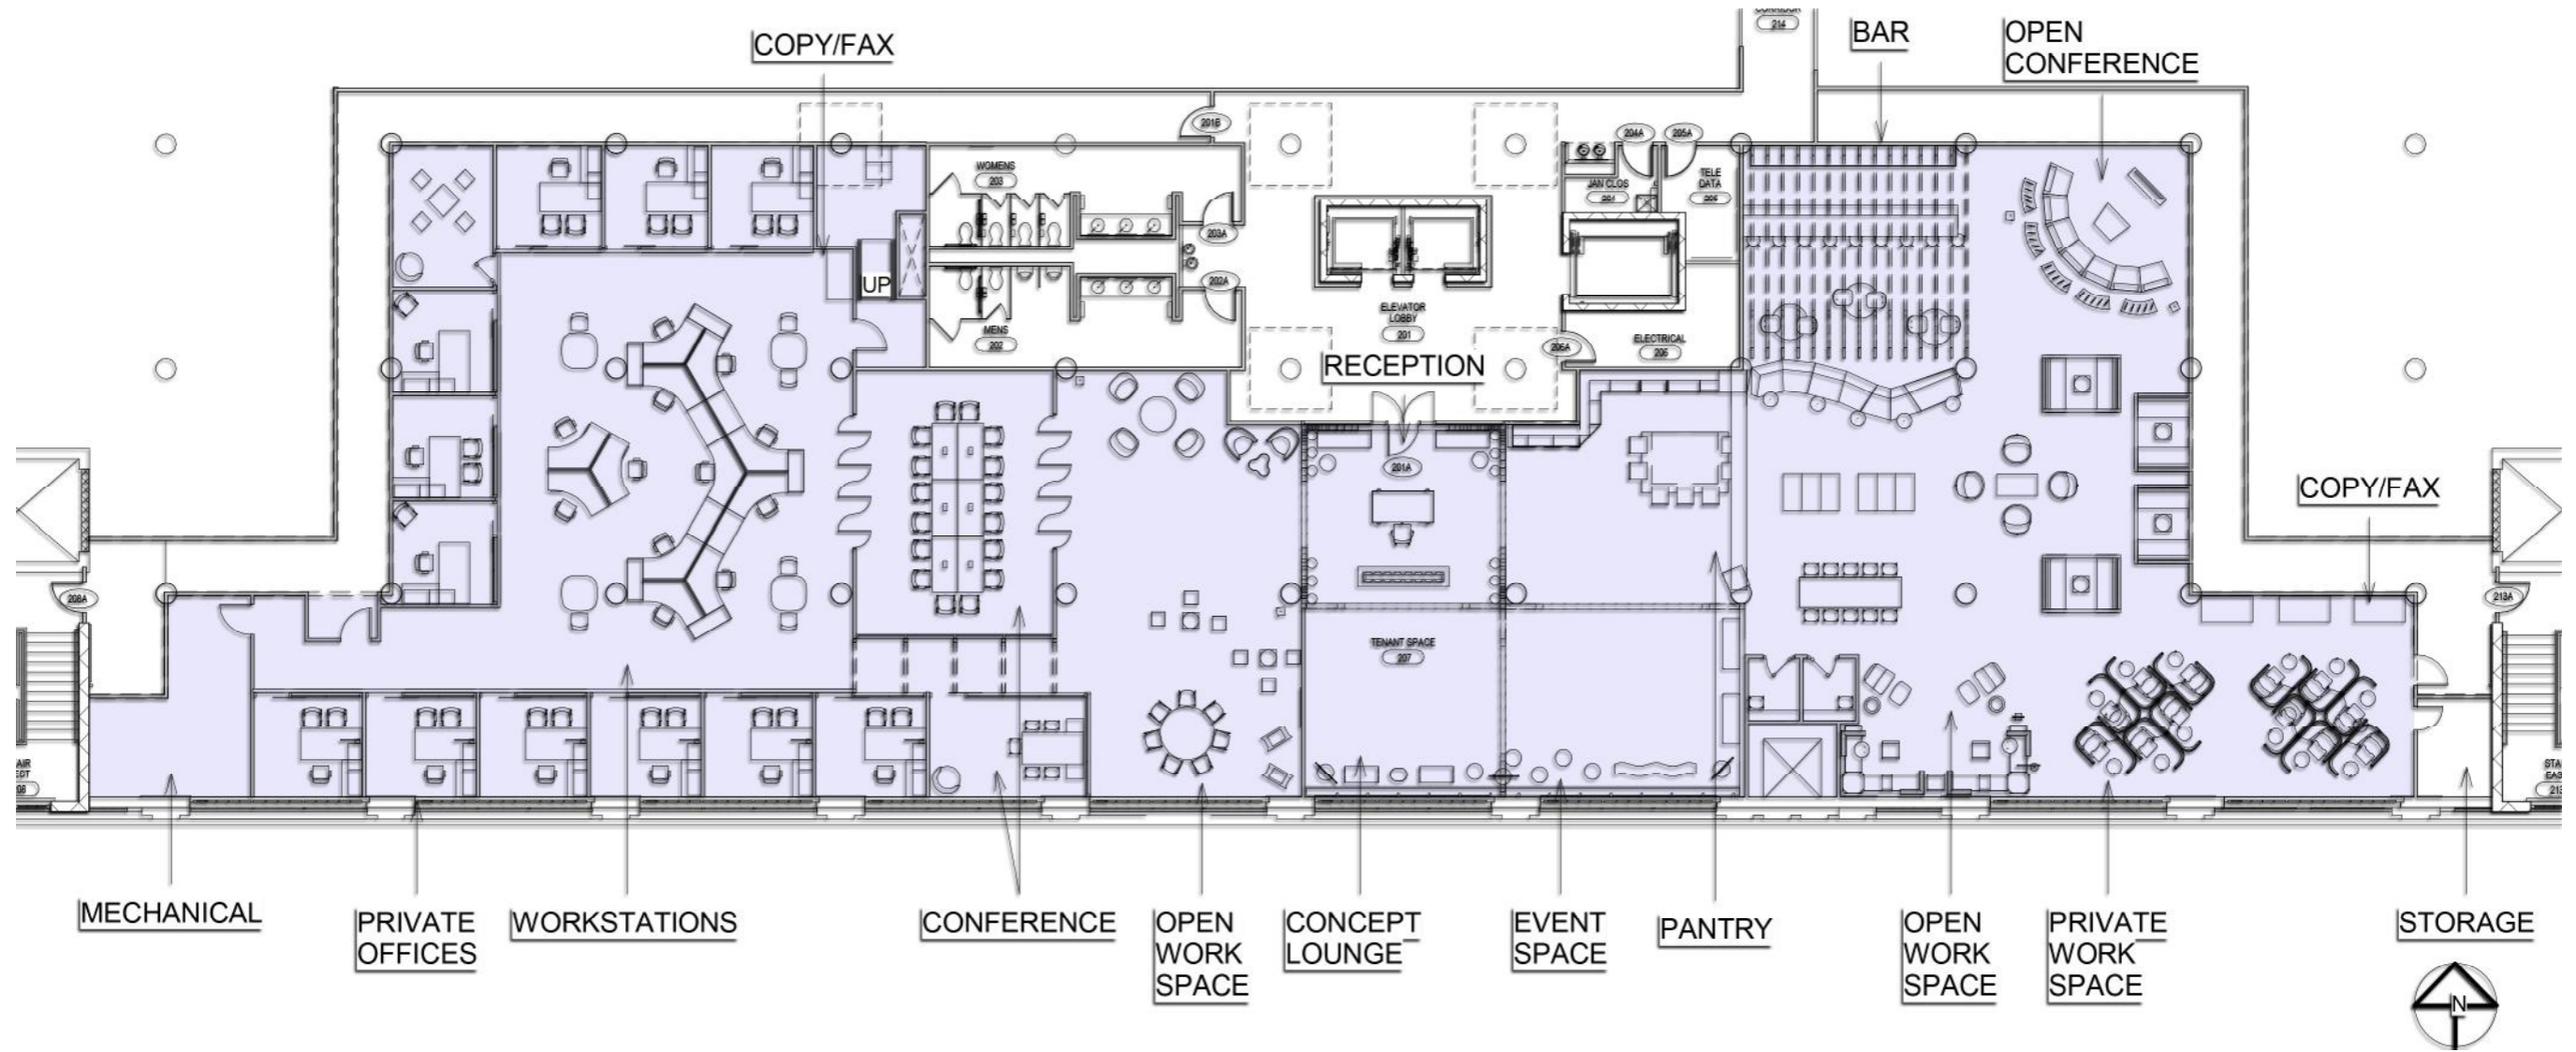

FALL 2015

IDSN 3600

HEATHER SMITH

EDGEWORTH BUILDING

PORTFOLIO THREE

The Edgeworth building's co-working office space will be designed for individuals running their personal businesses or small companies. Targeting writers, bloggers, graphic designers, and other creative people who could work from home but are looking for a more exciting and stimulating place to conduct their business. The consumers are also looking for a sense of community and a mutual meeting place for presentations, conferences or events. Patrons will pay a monthly fee to use this co-working space, such as rent or a gym membership. Being located in Richmond, Virginia, this space will be inspired by the James River, located right outside the window. Focusing on all of the attributes of the river such as organic forms, rocks and plant life. The constant movement and flow of the river and the sense that it is a watering hole for many creatures; will be interpreted throughout the co-working space.

SUSTAINABILITY STATEMENT

FLOORPLAN

SCALE: 1/16" = 1'-0"

REFLECTED CEILING PLAN

SCALE: 1/16" = 1'-0"

EAST-WEST SECTION
NOT TO SCALE

RECEPTION

MATERIALS & FURNISHINGS