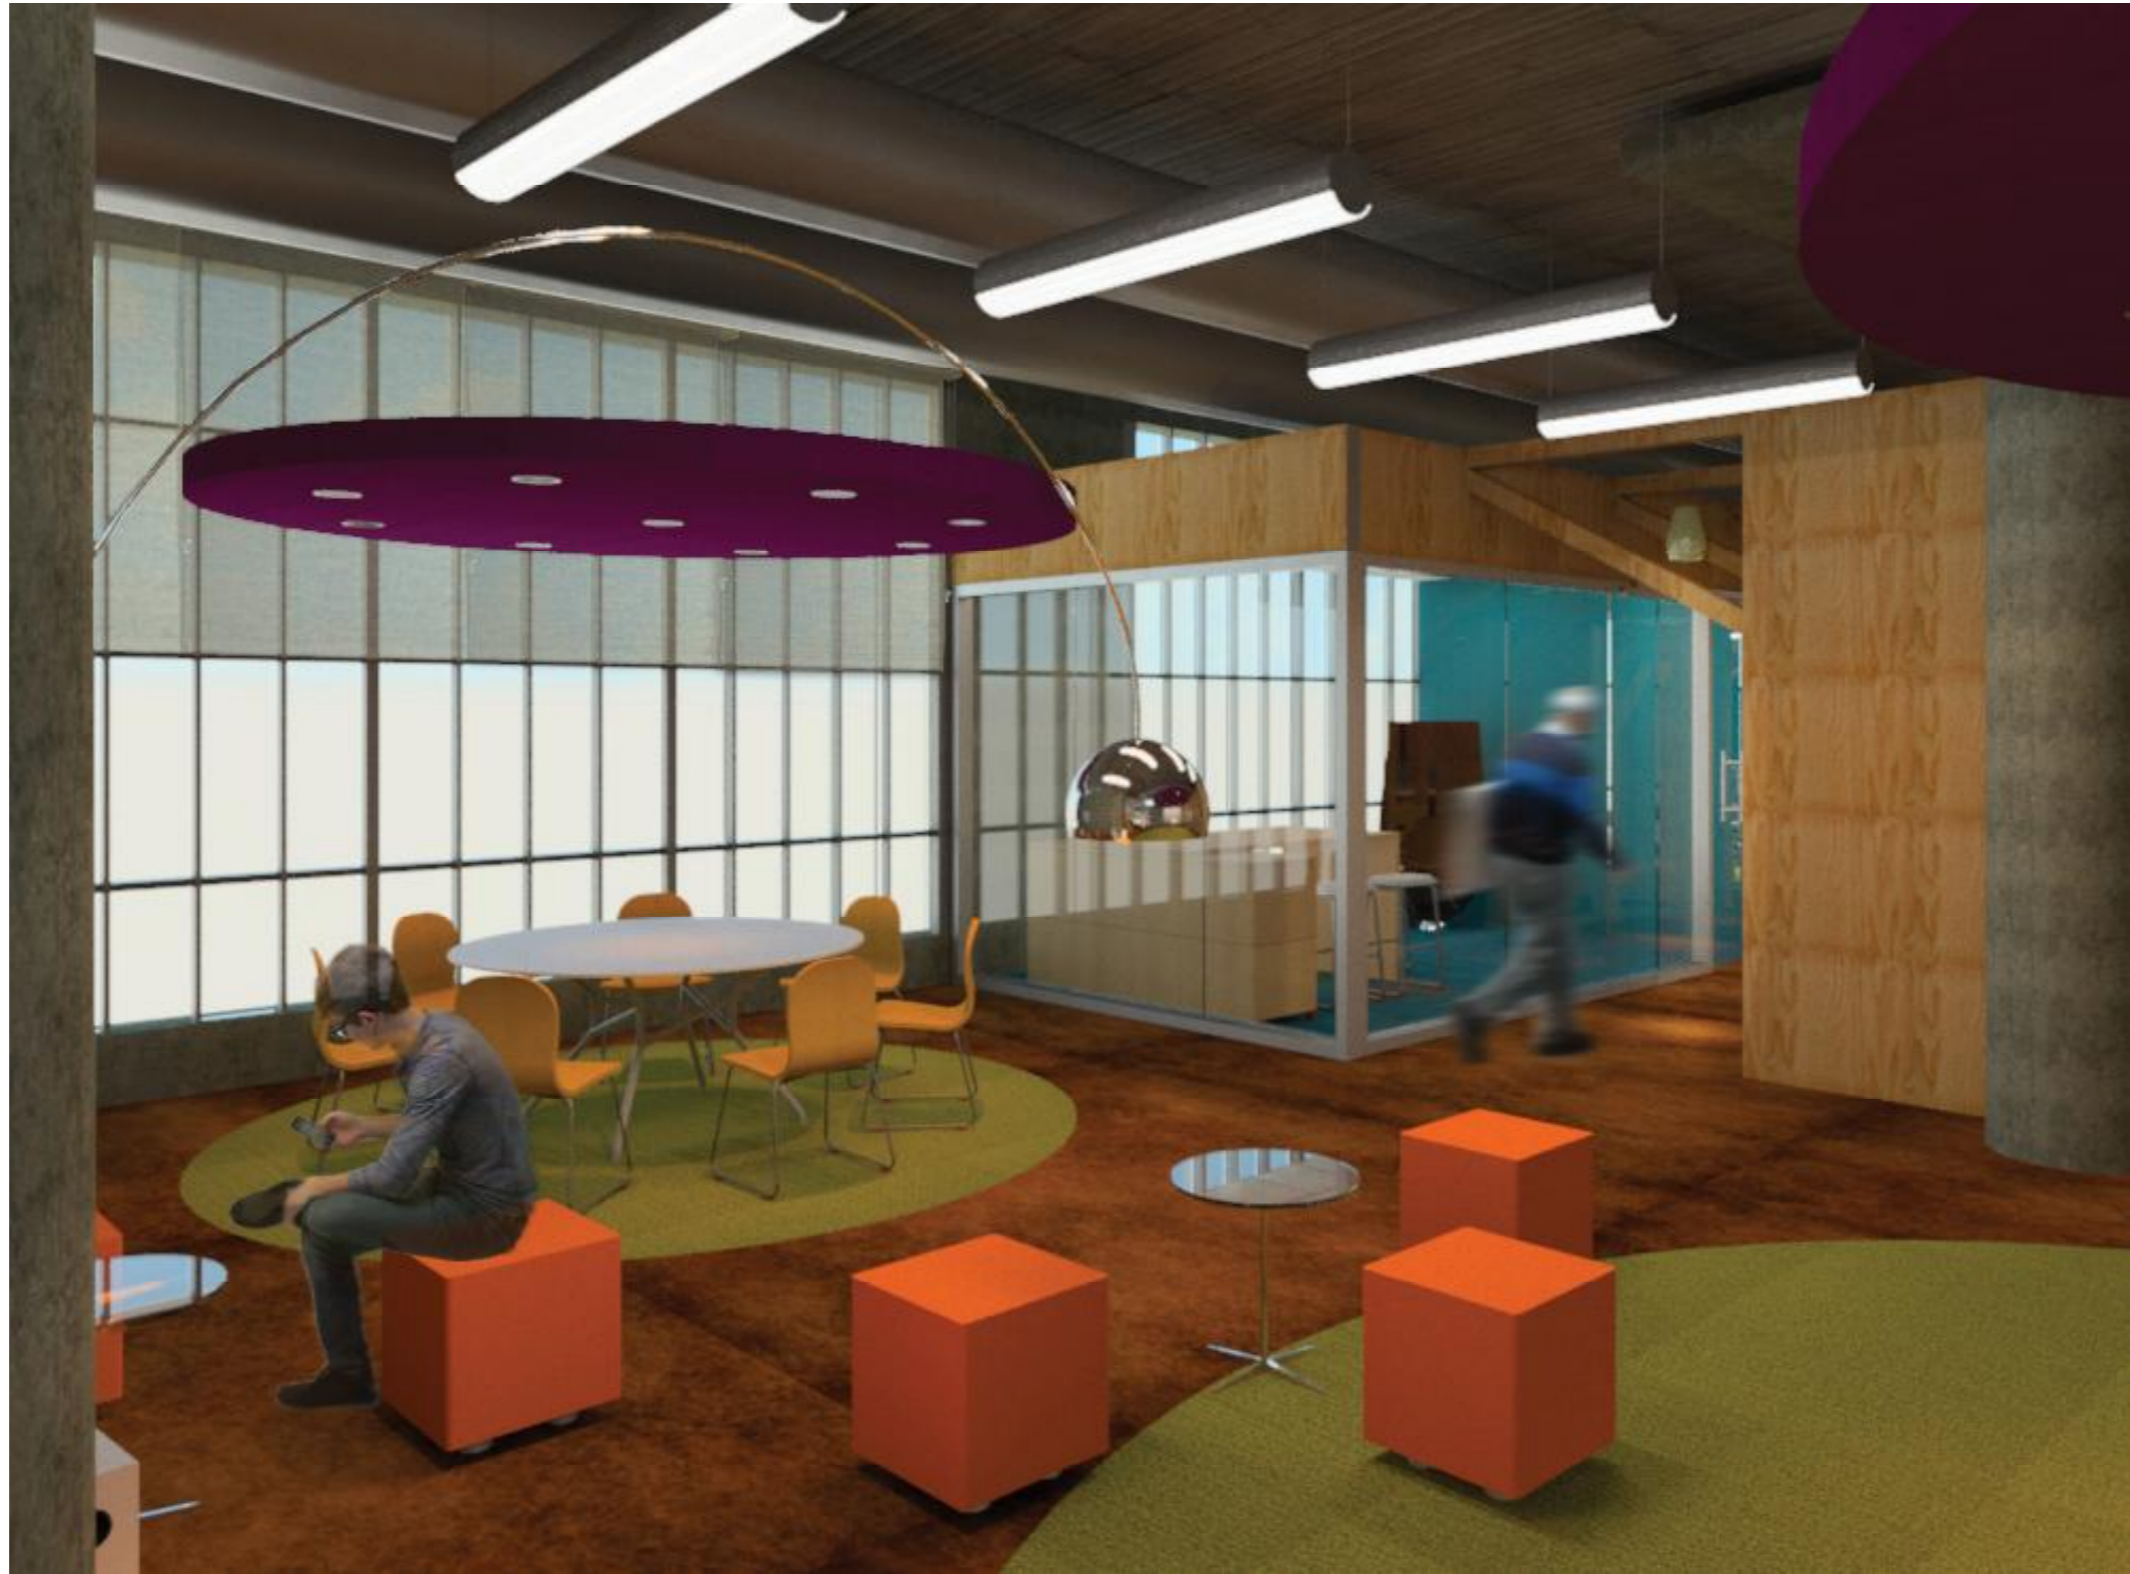

PRIVATE OFFICE