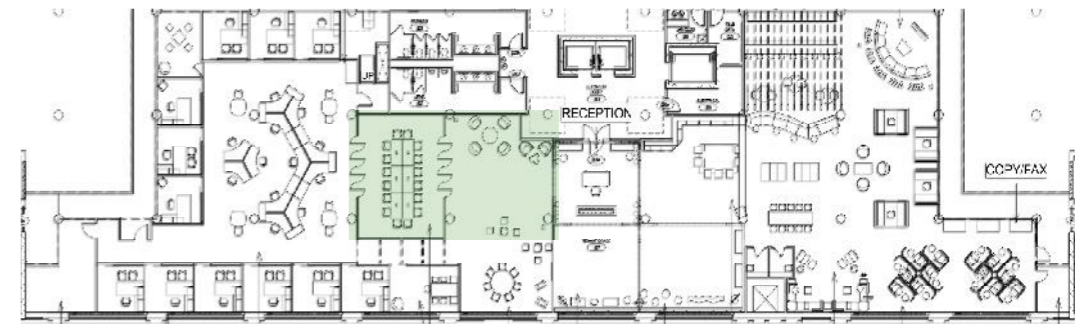

FALL 2015

IDSN 3600

HEATHER SMITH

EDGEWORTH BUILDING

PORTFOLIO THREE

The Edgeworth building's co-working office space will be designed for individuals running their personal businesses or small companies. Targeting writers, bloggers, graphic designers, and other creative people who could work from home but are looking for a more exciting and stimulating place to conduct their business. The consumers are also looking for a sense of community and a mutual meeting place for presentations, conferences or events. Patrons will pay a monthly fee to use this co-working space, such as rent or a gym membership. Being located in Richmond, Virginia, this space will be inspired by the James River, located right outside the window. Focusing on all of the attributes of the river such as organic forms, rocks and plant life. The constant movement and flow of the river and the sense that it is a watering hole for many creatures; will be interpreted throughout the co-working space.

SUSTAINABILITY STATEMENT

FLOORPLAN

SCALE: 1/16" = 1'-0"

REFLECTED CEILING PLAN

SCALE: 1/16" = 1'-0"

EAST-WEST SECTION
NOT TO SCALE

RECEPTION

MATERIALS & FURNISHINGS