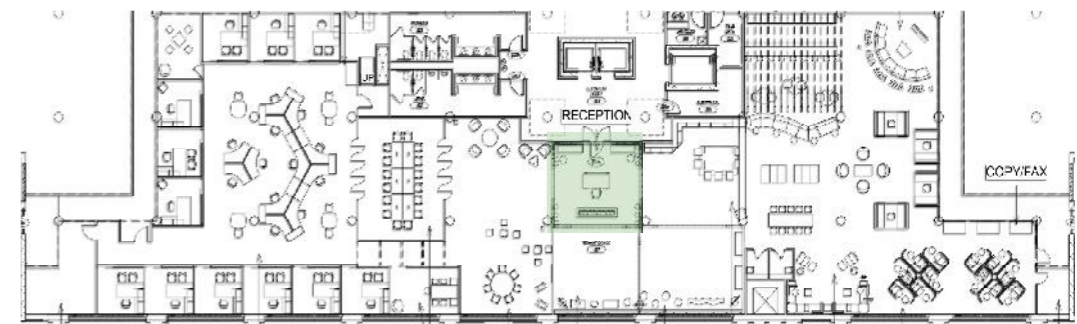

FALL 2015

IDSN 3600

HEATHER SMITH

EDGEWORTH BUILDING

PORTFOLIO THREE

The Edgeworth building's co-working office space will be designed for individuals running their personal businesses or small companies. Targeting writers, bloggers, graphic designers, and other creative people who could work from home but are looking for a more exciting and stimulating place to conduct their business. The consumers are also looking for a sense of community and a mutual meeting place for presentations, conferences or events. Patrons will pay a monthly fee to use this co-working space, such as rent or a gym membership. Being located in Richmond, Virginia, this space will be inspired by the James River, located right outside the window. Focusing on all of the attributes of the river such as organic forms, rocks and plant life. The constant movement and flow of the river and the sense that it is a watering hole for many creatures; will be interpreted throughout the co-working space.

SUSTAINABILITY STATEMENT

FLOORPLAN

SCALE: 1/16" = 1'-0"

REFLECTED CEILING PLAN

SCALE: 1/16" = 1'-0"

EAST-WEST SECTION
NOT TO SCALE

RECEPTION

MATERIALS & FURNISHINGS