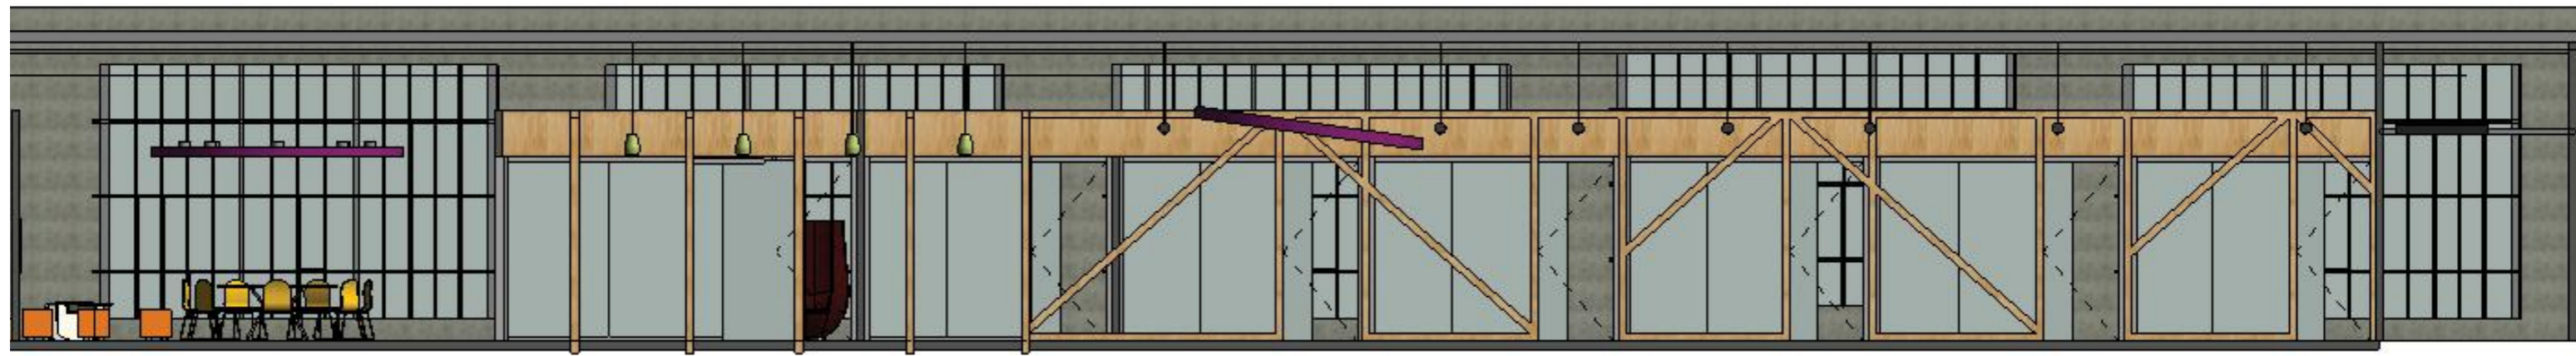

FALL 2015

IDSN 3600

HEATHER SMITH

EDGEWORTH BUILDING

PORTFOLIO THREE

The Edgeworth building's co-working office space will be designed for individuals running their personal businesses or small companies. Targeting writers, bloggers, graphic designers, and other creative people who could work from home but are looking for a more exciting and stimulating place to conduct their business. The consumers are also looking for a sense of community and a mutual meeting place for presentations, conferences or events. Patrons will pay a monthly fee to use this co-working space, such as rent or a gym membership. Being located in Richmond, Virginia, this space will be inspired by the James River, located right outside the window. Focusing on all of the attributes of the river such as organic forms, rocks and plant life. The constant movement and flow of the river and the sense that it is a watering hole for many creatures; will be interpreted throughout the co-working space.

CONCEPT

- Adaptive reuse – capturing embodied energy
- Eco-friendly lighting – with timers and automatic sensors to ensure energy conservation
- Recycled materials – car pets and woods, cradle to cradle
- Energy efficiency – with plumbing and mechanical fixtures in mind

SUSTAINABILITY STATEMENT

FLOORPLAN

SCALE: 1/16" = 1'-0"

REFLECTED CEILING PLAN

SCALE: 1/16" = 1'-0"

EAST-WEST SECTION
NOT TO SCALE

RECEPTION

MATERIALS & FURNISHINGS