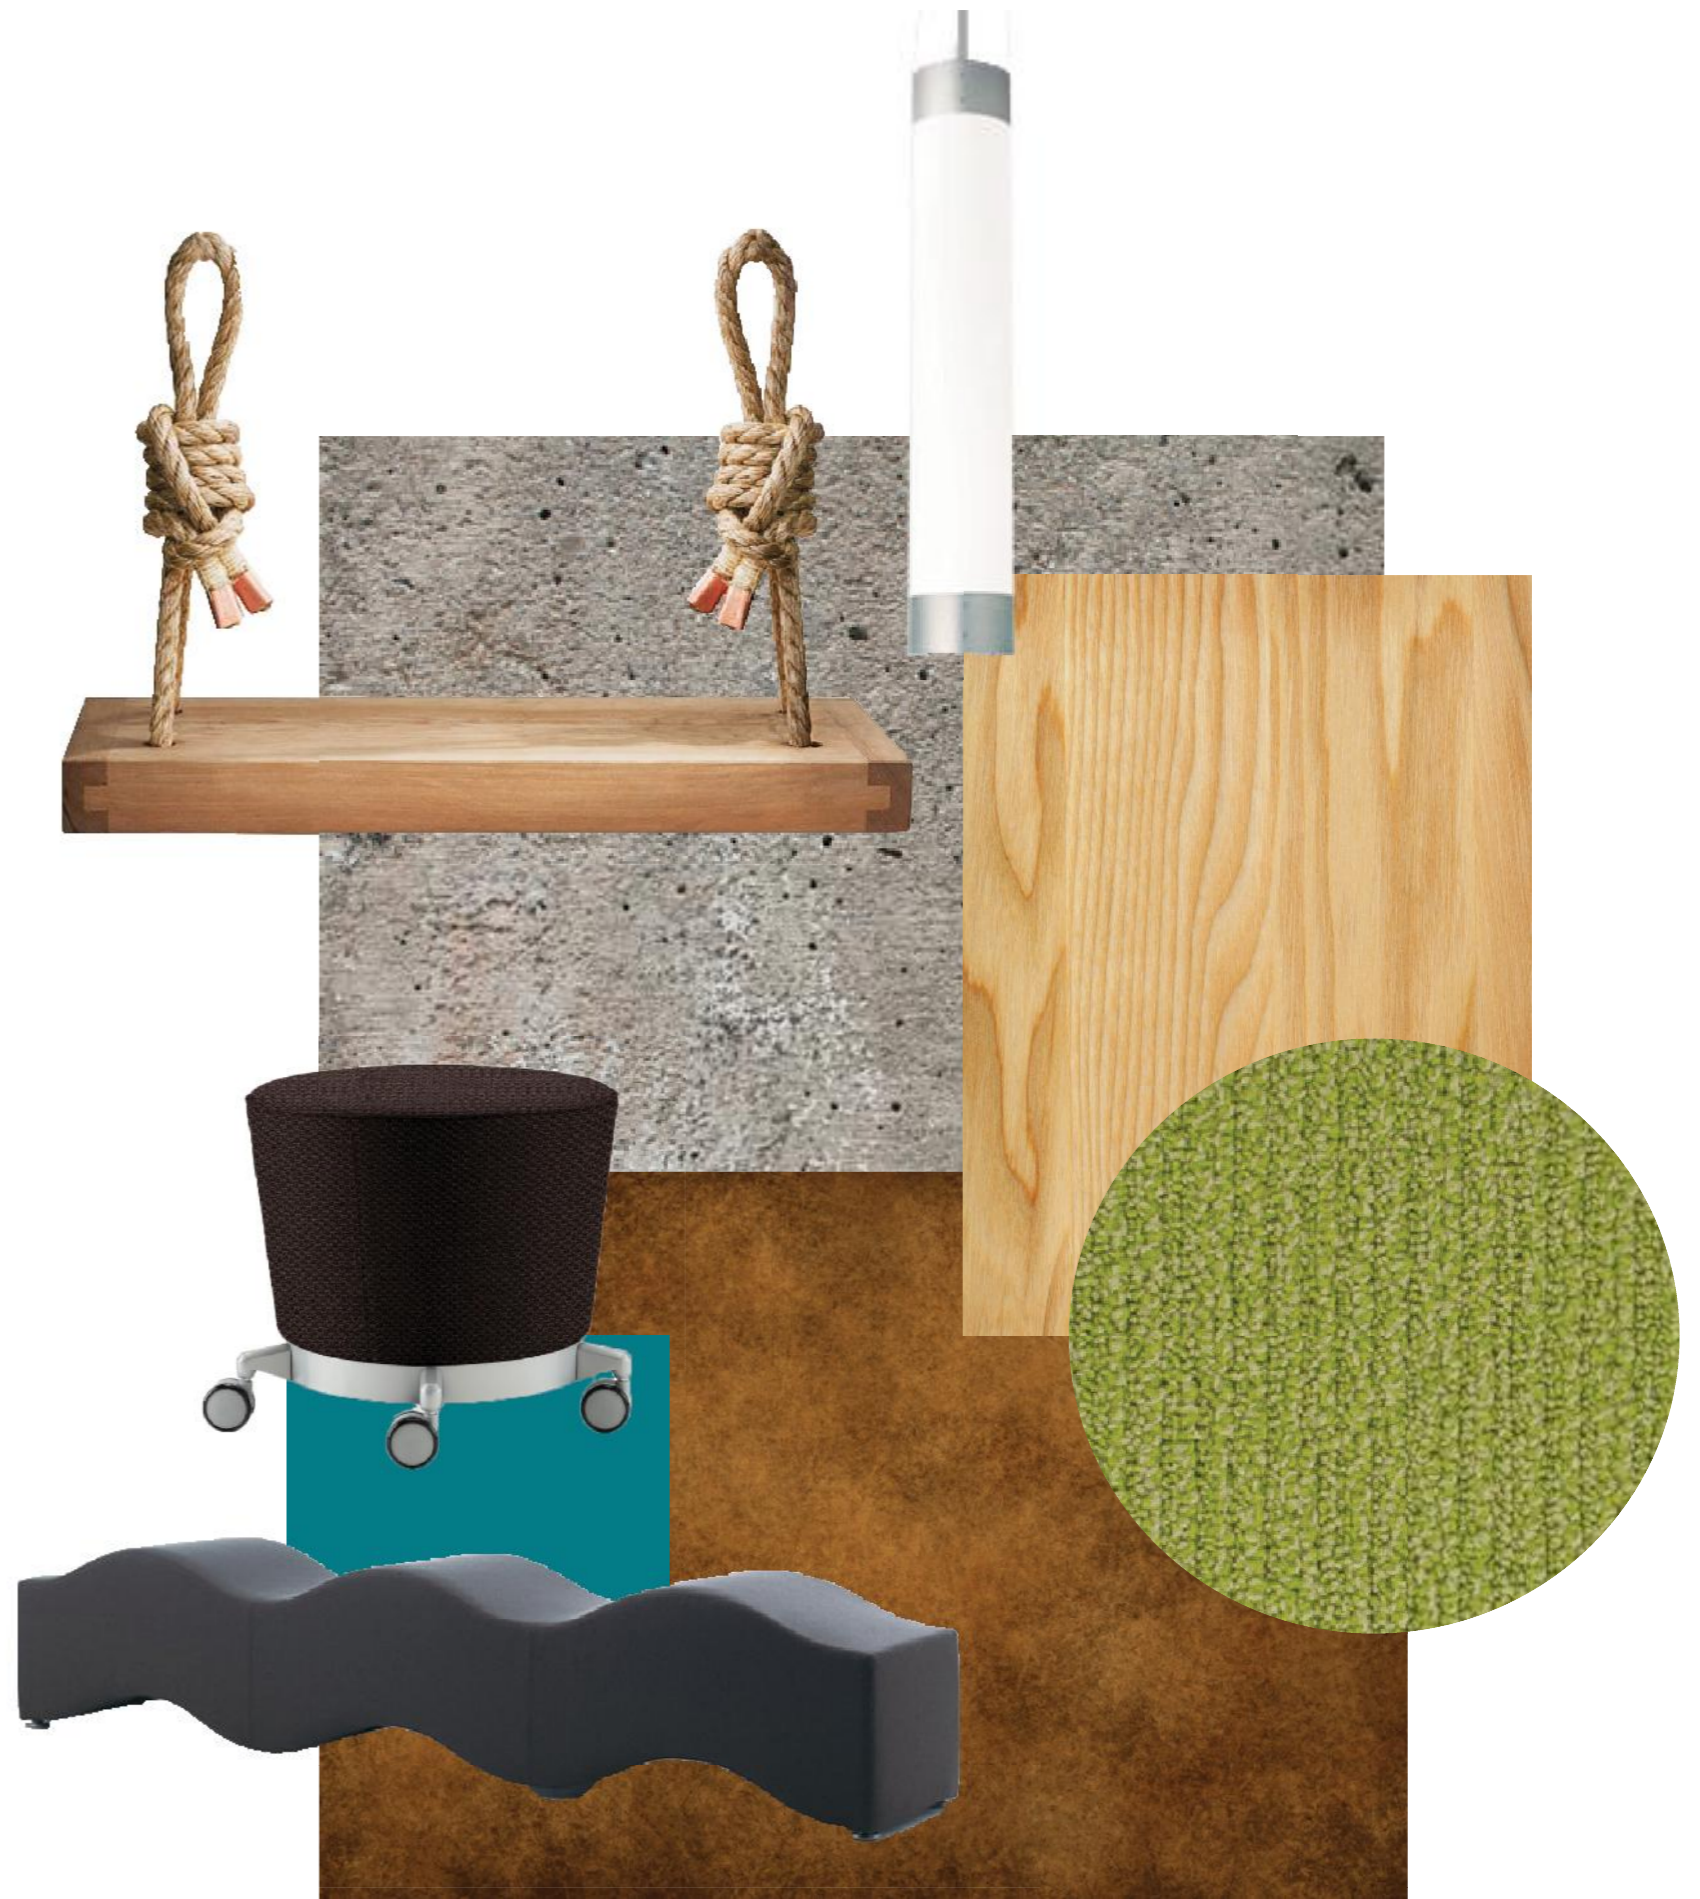

MATERIALS & FURNISHINGS