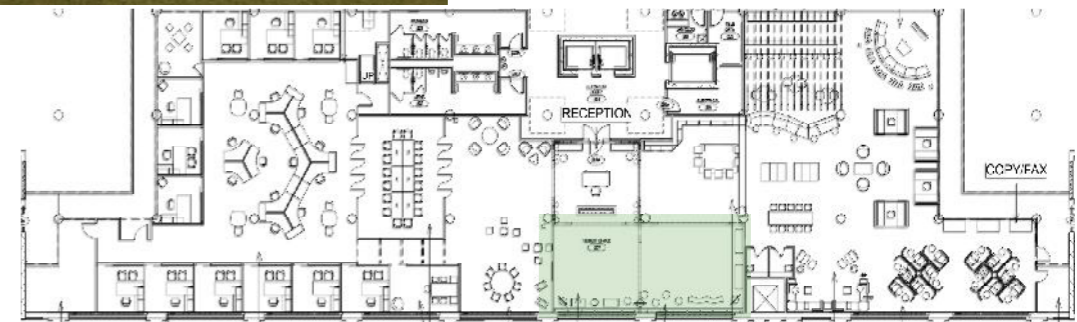

EVENT SPACE