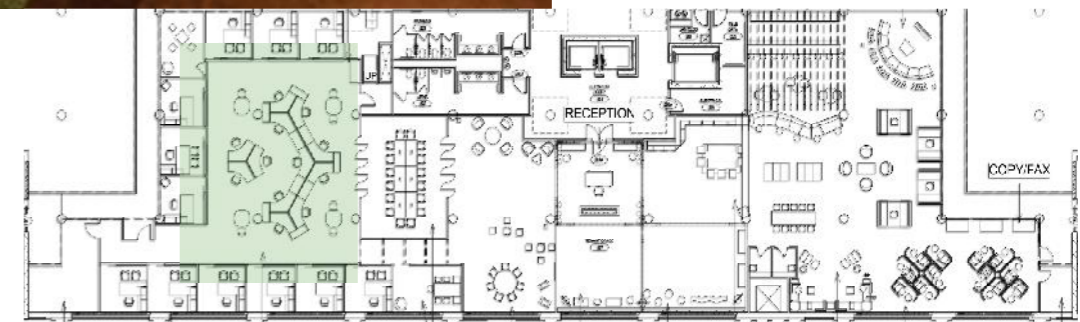

OPEN WORKSTATIONS