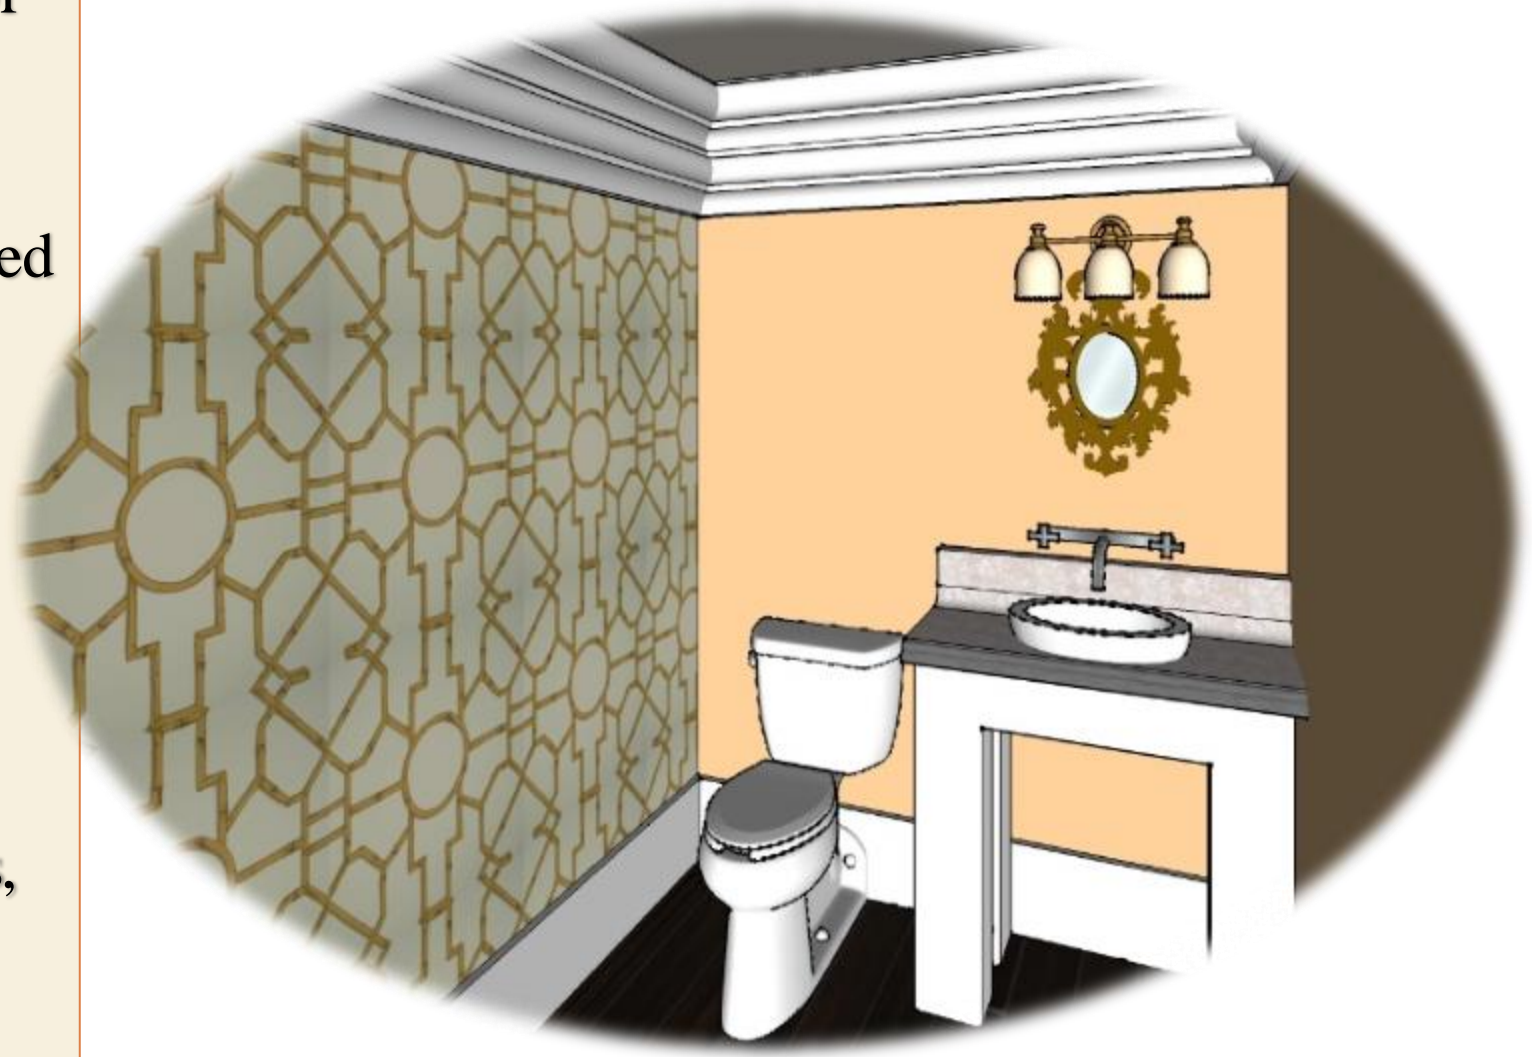

### **Harmony & Unity**

- All aspects of design complement each other and are pulled together as a whole, creating unity

Because Federal Style was the historical precedent chosen for this unit, a muted color scheme and minimum white trim work is seen throughout the unit. Red undertones, along with mahogany, and chair backs shaped like shields are used in the design. Furthermore, the wallpaper chosen reveal classical motifs, geometric forms, and a contrast of color. In this unit, there is an emphasis placed on straight lines and geometric curves. Whether the geometrical aspects are seen in furniture or the materials, the Federal Style, while being paired with modern day appliances, has enhanced this unit.