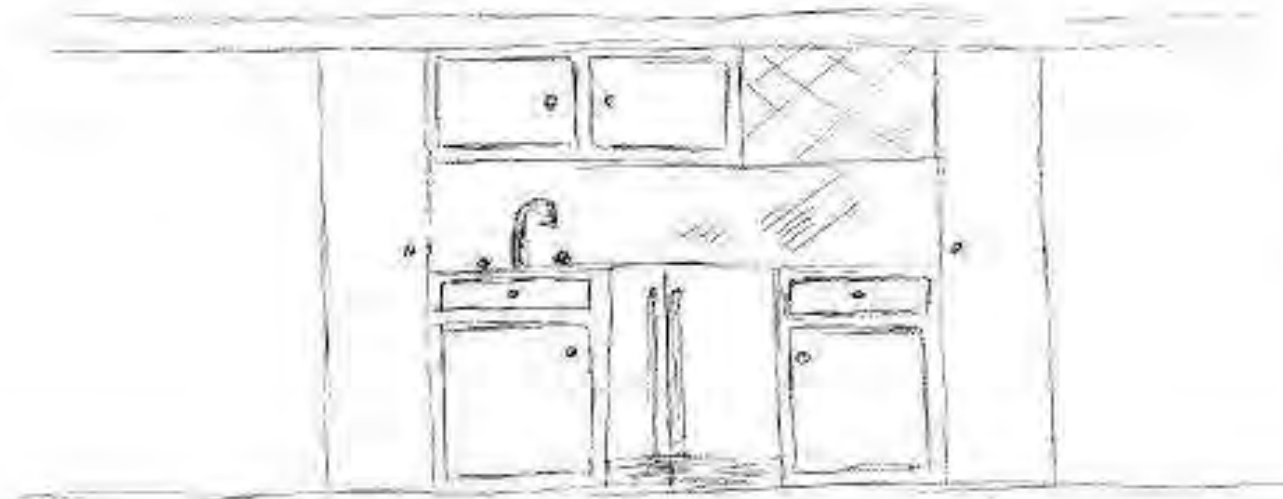

FINE LIKE WINE

CEILING / DAYLIGHTING - OPTION #2

CEILING /
DAYLIGHTING
OPTION #2

NOTES:

- GRAND CHANDELIER OVER LIVING SPACE
- DIMMABLE (+RECESSED / CAN)
- LARGE WINDOWS W/ BLINDS

FINE LIKE WINE

SUPPORT SPACES – OPTION #1

SUPPORT
SPACES
SPACE #1

NOTES:

- CLOSET TURNED INTO MINI BAR
- HIGH FUNCTIONING
- SHUTTER DOOR ENCLOSURE

FINE LIKE WINE

SUPPORT SPACES – OPTION #2

SUPPORT
SPACES
SPACE #2

- NOTES:**
- BUILT-IN BOOKCASE
 - RECESSED MANTLE
 - BUILT-IN FIREPLACE