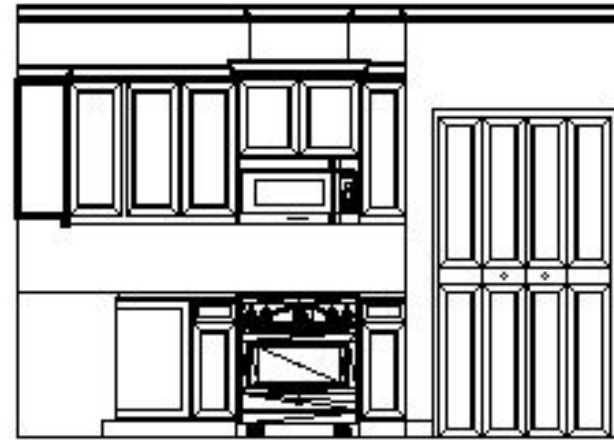

FINE LIKE WINE

OVERALL BUILDING

NOT TO SCALE

FINE LIKE WINE

FURNITURE PLAN

SCALE : 1/8" = 1'0"

FINE LIKE WINE

ELEVATIONS – KITCHEN

SCALE : 1/4" = 1'0"

FINE **LIKE** WINE

ELEVATIONS – GREAT ROOM

SCALE : 1/4" = 1'0"

FINE **LIKE** WINE

ELEVATIONS – GREAT ROOM

SCALE : 1/4" = 1'0"

FINE **LIKE** WINE