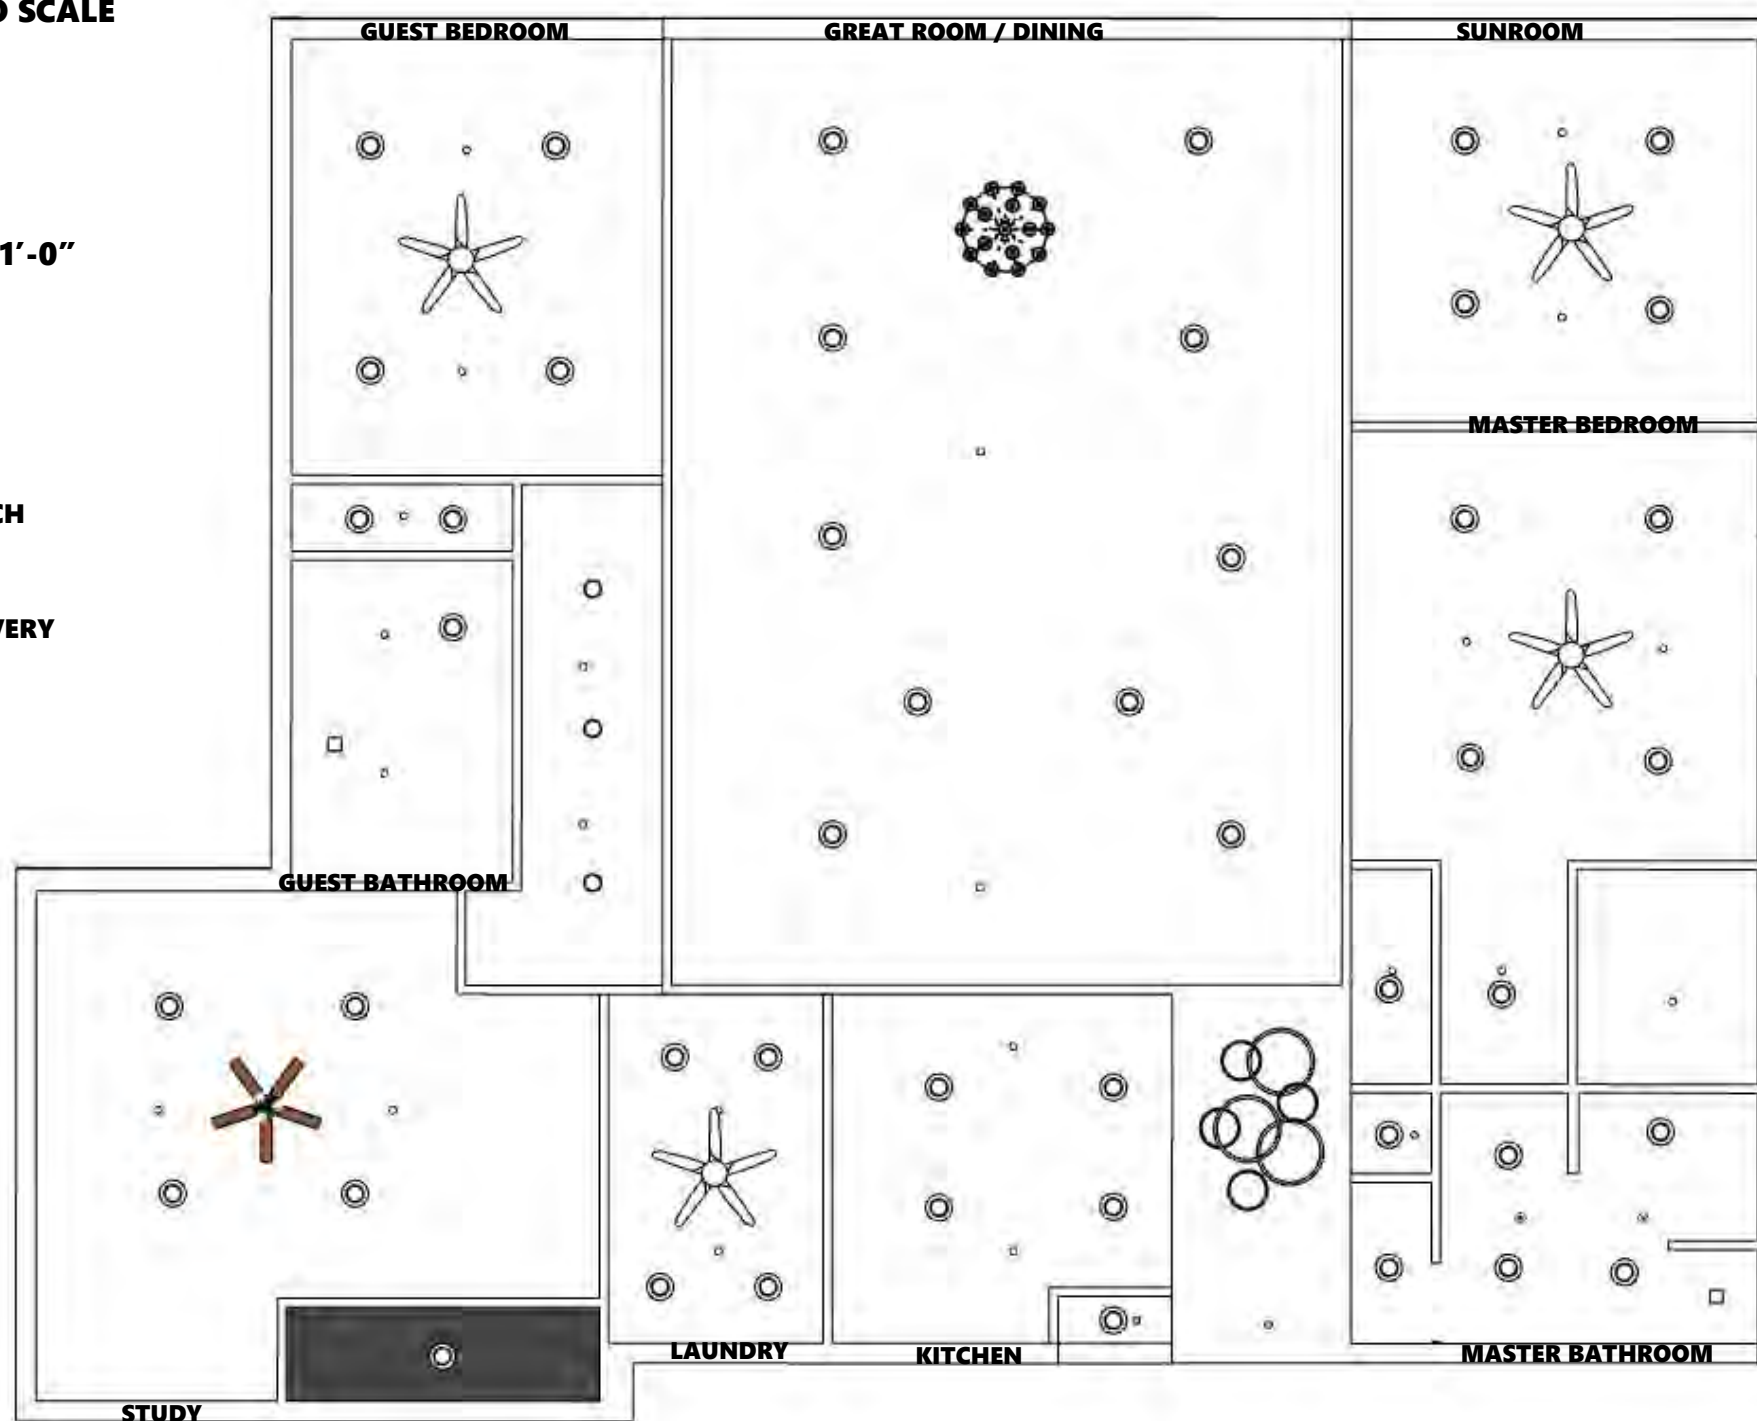

FINE LIKE WINE

REFLECTED CEILING PLAN

NOT TO SCALE

COMMON HEIGHT : 9'-0"

GREAT ROOM CEILING HEIGHT: 11'-0"

SMOKE ALARMS : 1 OUTSIDE OF EACH
BEDROOM

SPRINKLERS : 1 IN EACH ROOM - 1 EVERY
15'

LIGHTING : PENDANT LIGHTS AND
DIMMABLE RECESSED LIGHTS