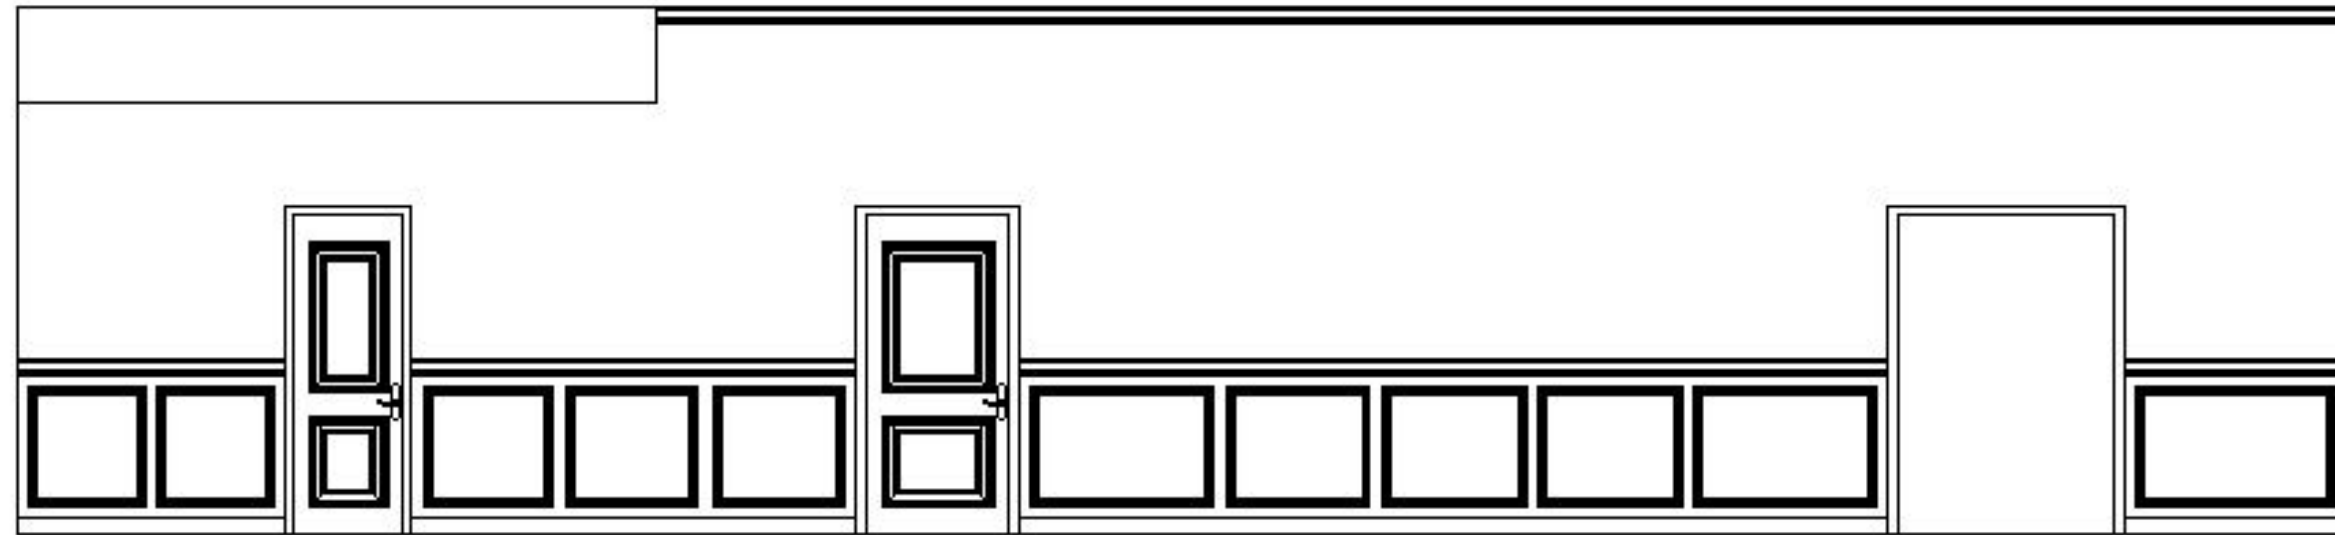

FINE **LIKE** WINE

ELEVATIONS – GREAT ROOM

SCALE : 1/4" = 1'0"