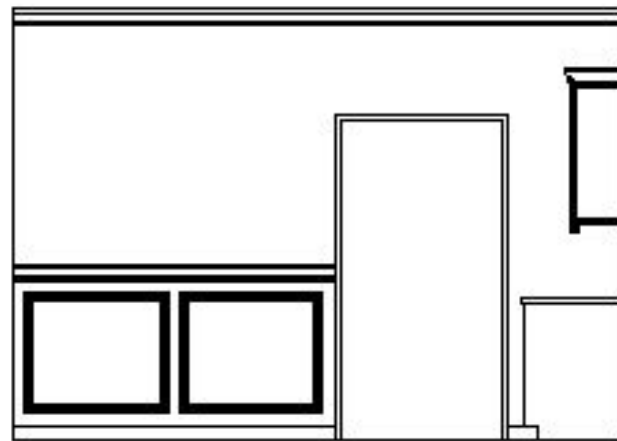

SUPPORT
SPACES
SPACE #1

NOTES:

- CLOSET TURNED INTO MINI BAR
- HIGH FUNCTIONING
- SHUTTER DOOR ENCLOSURE

FINE LIKE WINE

SUPPORT SPACES – OPTION #2

SUPPORT
SPACES
SPACE #2

- NOTES:**
- BUILT-IN BOOKCASE
 - RECESSED MANTLE
 - BUILT-IN FIREPLACE

FINE LIKE WINE

OVERALL BUILDING

NOT TO SCALE

FINE LIKE WINE

FURNITURE PLAN

SCALE : 1/8" = 1'0"

FINE LIKE WINE

ELEVATIONS – KITCHEN

SCALE : 1/4" = 1'0"

FINE **LIKE** WINE

ELEVATIONS – GREAT ROOM

SCALE : 1/4" = 1'0"

FINE **LIKE** WINE

ELEVATIONS – GREAT ROOM

SCALE : 1/4" = 1'0"

FINE **LIKE** WINE