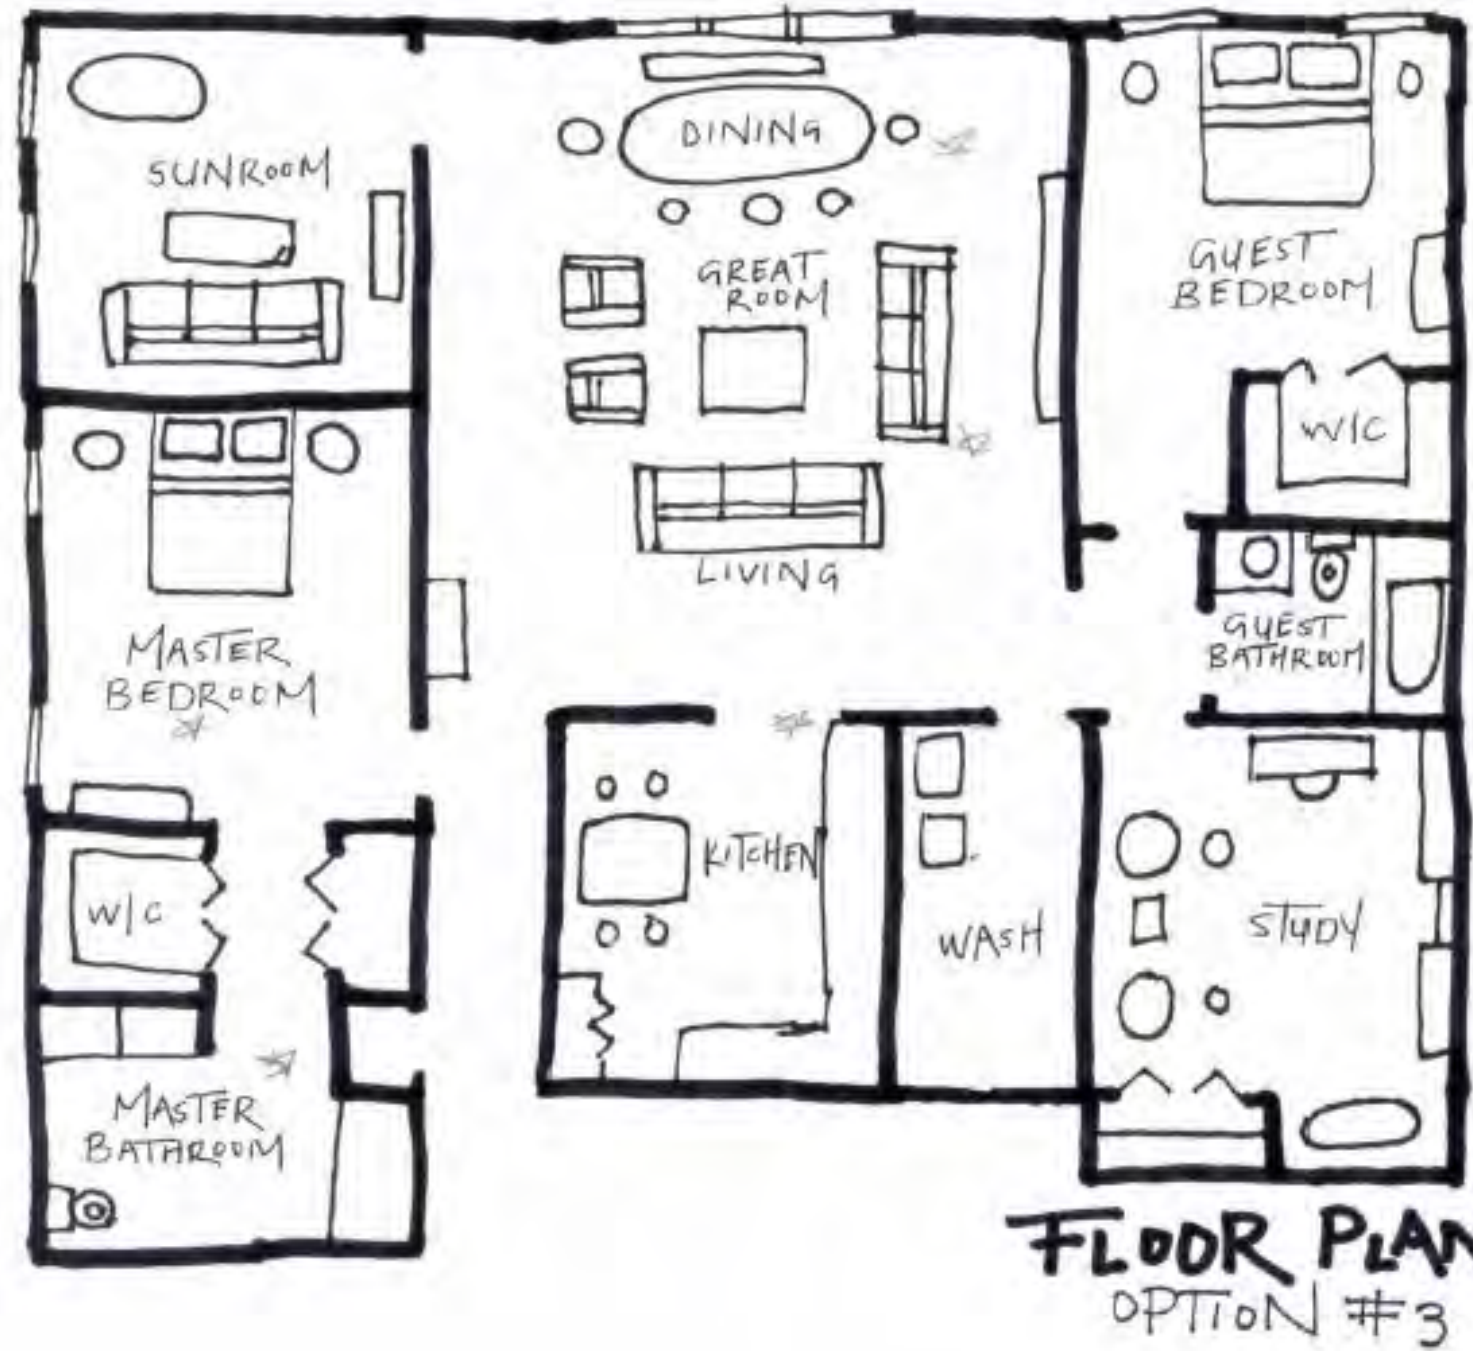

SPACE PLAN SKETCHES

OPTION #2 - NOT TO SCALE

FINE LIKE WINE

SPACE PLAN SKETCHES

OPTION #3 - NOT TO SCALE

FINE LIKE WINE

ENTRY - OPTION #1

ENTRY
OPTION #1

- NOTES:**
- SOFA TABLE W/
DECOR
 - MIRROR
 - UMBRELLA / GANE
HOLDER
 - WAINSCOTTING

FINE LIKE WINE

ENTRY - OPTION #2

ENTRY
OPTION #2

NOTES:

- DIFFERENT TEXTURE FLOORING
- BENCH W/ STORAGE
- SKINNY LIGHT FIXTURE
- WAINSCOTTING

FINE LIKE WINE

WAYFINDING - OPTION #1

WAYFINDING
OPTION #1

- NOTES:
- HALFWAY FOYER
 - ACCENT WALL
 - WAINSCOTTING
 - GUIDED TO GREAT ROOM

FINE LIKE WINE

WAYFINDING - OPTION #2

WAYFINDING
OPTION #2

NOTES: