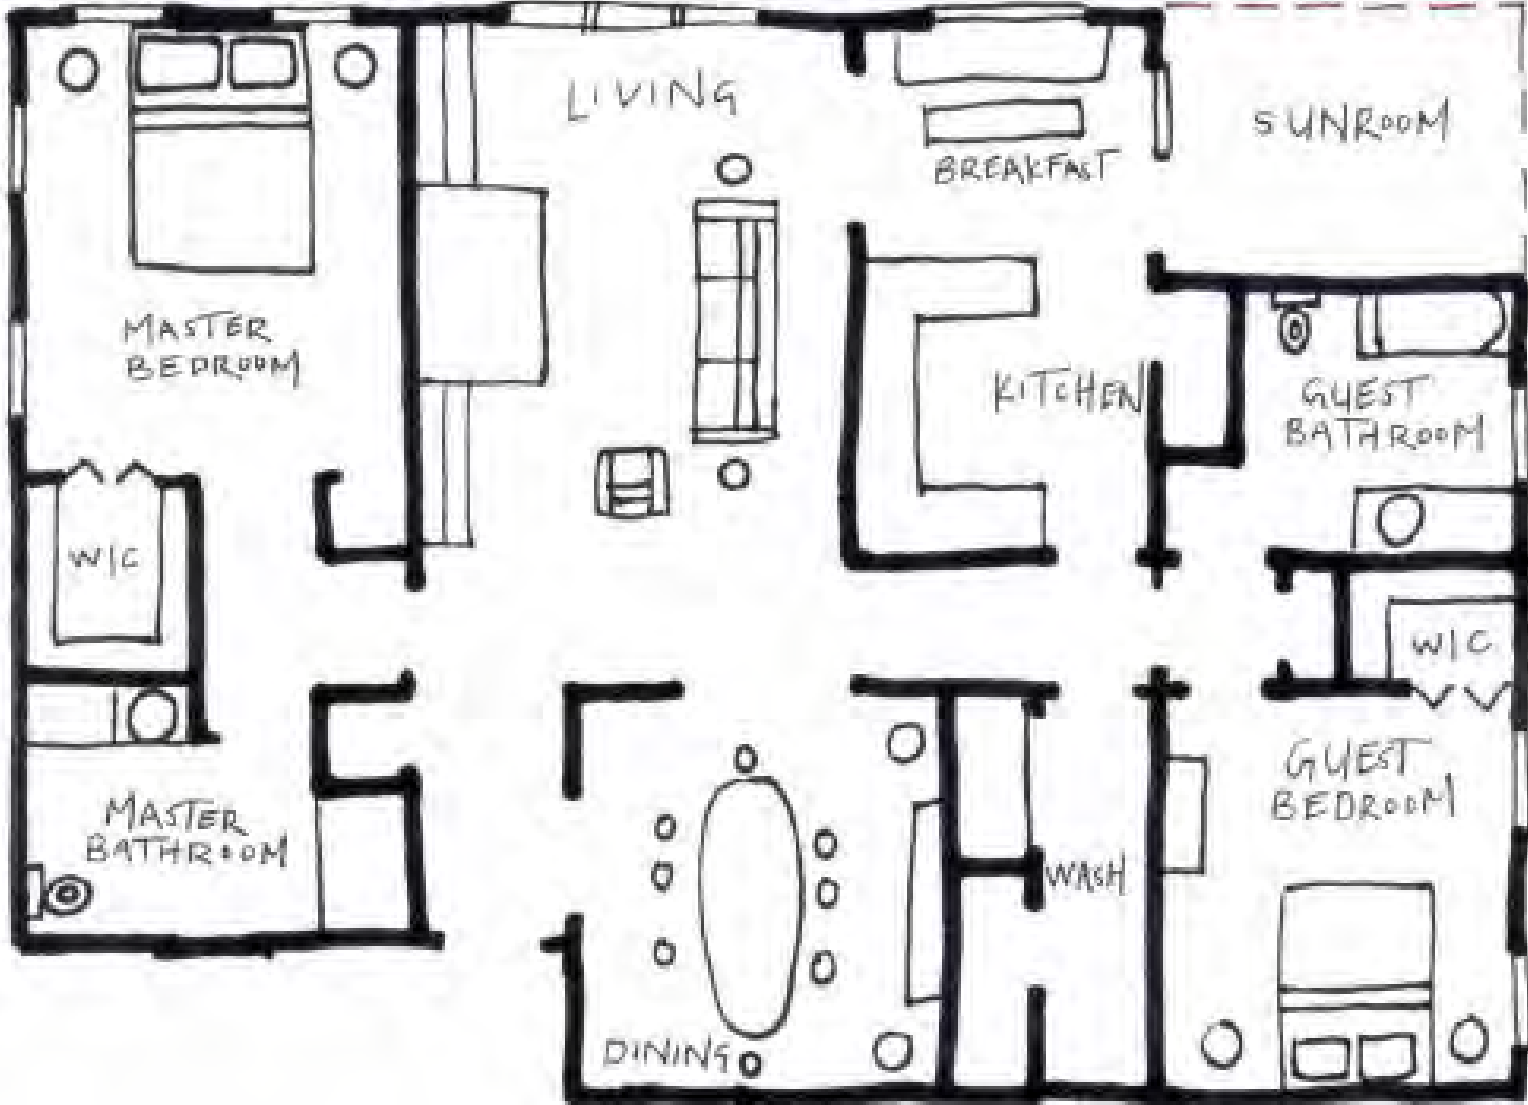

FINE LIKE WINE

IDSN 3102 – PORTFOLIO 2

C. McKenzie Love

FINE LIKE WINE

SPACE PLAN SKETCHES

OPTION #1 - NOT TO SCALE

FLOOR PLAN
OPTION #1

FINE LIKE WINE

SPACE PLAN SKETCHES

OPTION #2 - NOT TO SCALE

FINE LIKE WINE

SPACE PLAN SKETCHES

OPTION #3 - NOT TO SCALE

FINE LIKE WINE

ENTRY - OPTION #1

ENTRY
OPTION #1

- NOTES:**
- SOFA TABLE W/
DECOR
 - MIRROR
 - UMBRELLA / GANE
HOLDER
 - WAINSCOTTING

FINE LIKE WINE

ENTRY - OPTION #2

ENTRY
OPTION #2

NOTES:

- DIFFERENT TEXTURE FLOORING
- BENCH W/ STORAGE
- SKINNY LIGHT FIXTURE
- WAINSCOTTING

FINE LIKE WINE

WAYFINDING - OPTION #1

WAYFINDING
OPTION #1

- NOTES:
- HALFWAY FOYER
 - ACCENT WALL
 - WAINSCOTTING
 - GUIDED TO GREAT ROOM

FINE LIKE WINE

WAYFINDING - OPTION #2

WAYFINDING
OPTION #2

NOTES: