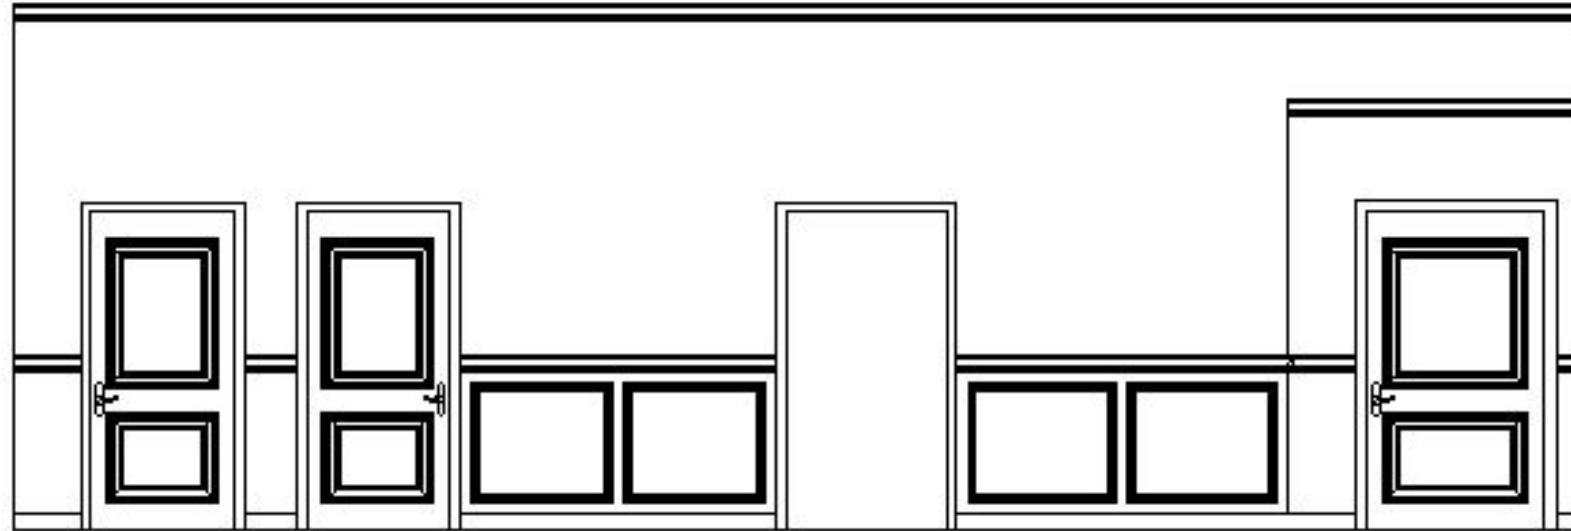

SCALE : 1/4" = 1'0"

FINE **LIKE** WINE

ELEVATIONS – GREAT ROOM

SCALE : 1/4" = 1'0"

FINE **LIKE** WINE

ELEVATIONS – GREAT ROOM

SCALE : 1/4" = 1'0"

FINE **LIKE** WINE