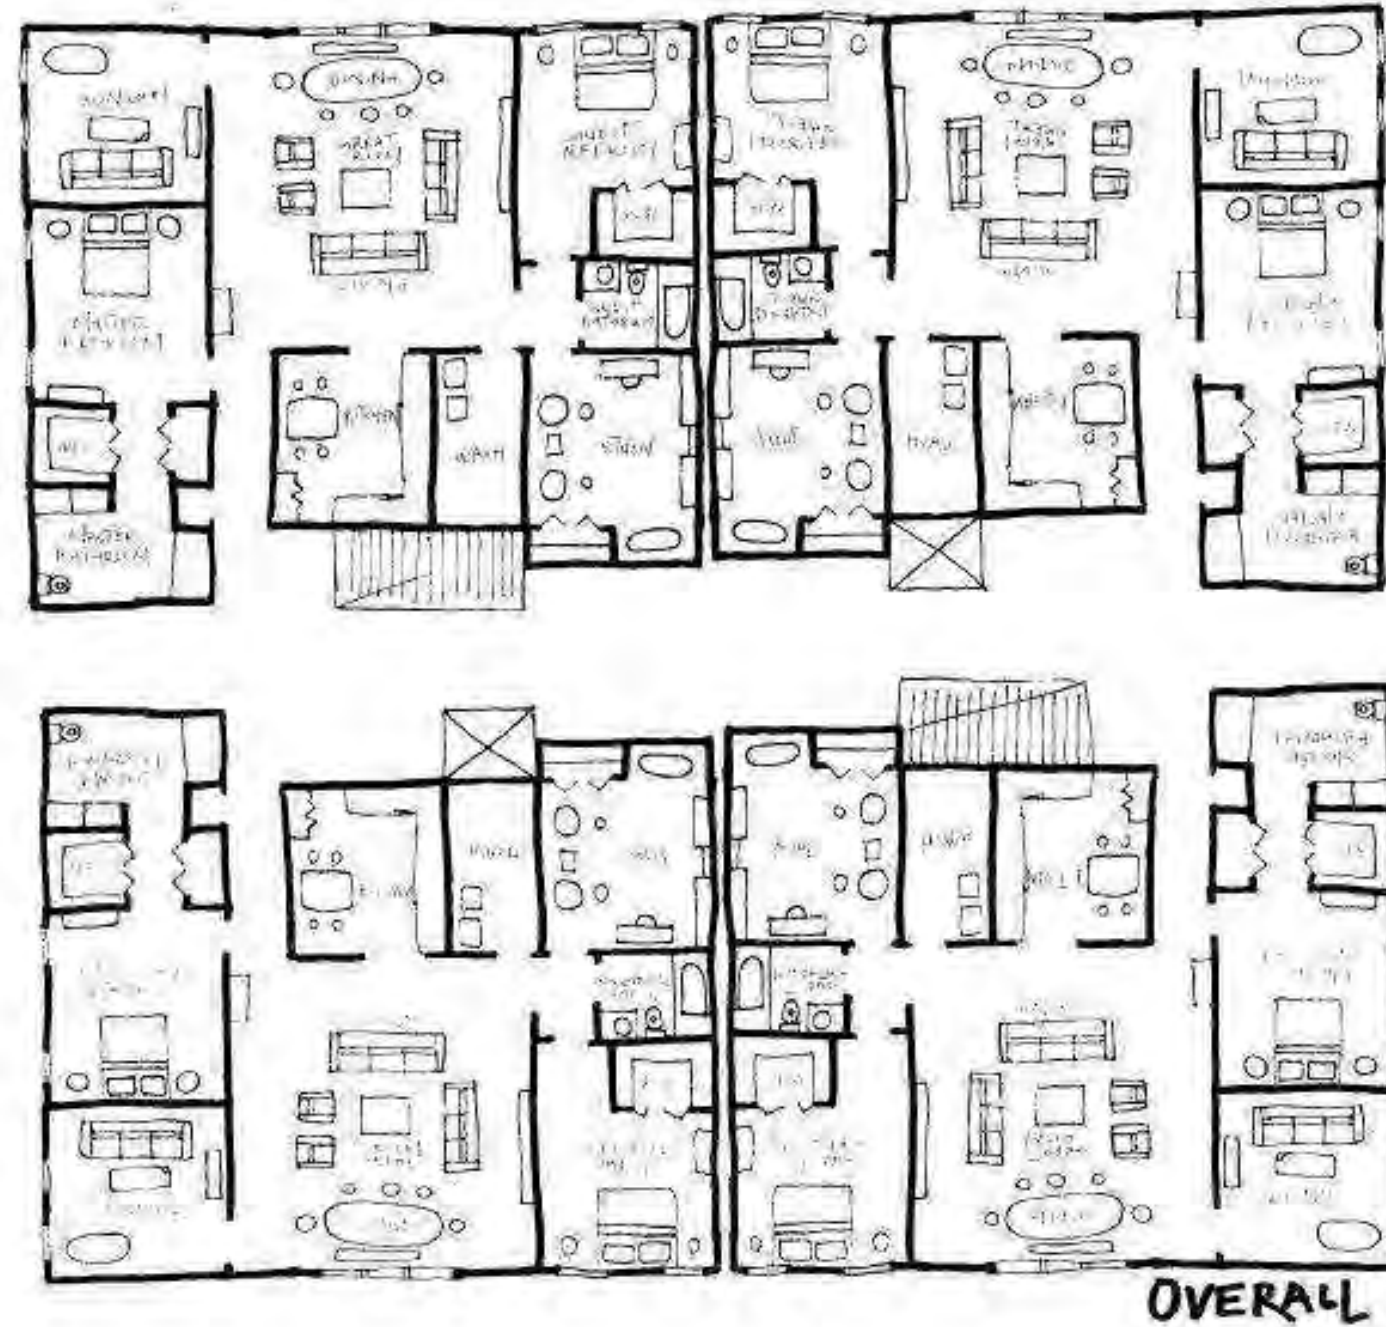

- NOTES:**
- SOFA TABLE W/
DECOR
 - MIRROR
 - UMBRELLA / GANE
HOLDER
 - WAINSCOTTING

FINE LIKE WINE

ENTRY - OPTION #2

ENTRY
OPTION #2

NOTES:

- DIFFERENT TEXTURE FLOORING
- BENCH W/ STORAGE
- SKINNY LIGHT FIXTURE
- WAINSCOTTING

FINE LIKE WINE

CEILING / DAYLIGHTING - OPTION #2

CEILING /
DAYLIGHTING
OPTION #2

NOTES:

- GRAND CHANDELIER OVER LIVING SPACE
- DIMMABLE (+RECESSED / CAN)
- LARGE WINDOWS W/ BLINDS

FINE LIKE WINE

SUPPORT SPACES – OPTION #1

SUPPORT
SPACES
SPACE #1

NOTES:

- CLOSET TURNED INTO MINI BAR
- HIGH FUNCTIONING
- SHUTTER DOOR ENCLOSURE

FINE LIKE WINE

SUPPORT SPACES – OPTION #2

SUPPORT
SPACES
SPACE #2

- NOTES:**
- BUILT-IN BOOKCASE
 - RECESSED MANTLE
 - BUILT-IN FIREPLACE

FINE LIKE WINE

OVERALL BUILDING

NOT TO SCALE

FINE LIKE WINE

FURNITURE PLAN

SCALE : 1/8" = 1'0"

FINE LIKE WINE

ELEVATIONS – KITCHEN