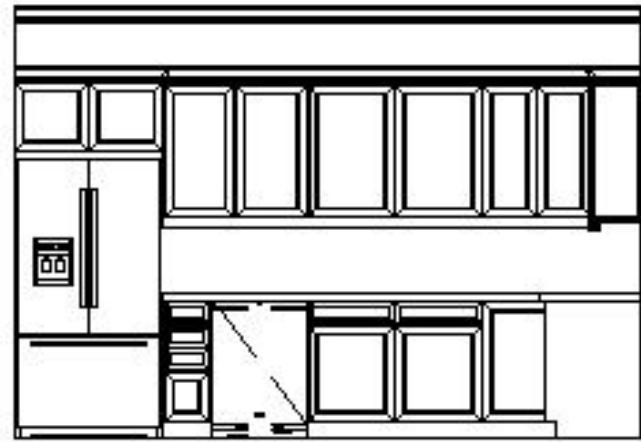

FINE LIKE WINE

OVERALL BUILDING

NOT TO SCALE

FINE LIKE WINE

FURNITURE PLAN

SCALE : 1/8" = 1'0"

FINE LIKE WINE

ELEVATIONS – KITCHEN

SCALE : 1/4" = 1'0"

FINE **LIKE** WINE

ELEVATIONS – GREAT ROOM

SCALE : 1/4" = 1'0"

FINE **LIKE** WINE

ELEVATIONS – GREAT ROOM

SCALE : 1/4" = 1'0"

FINE **LIKE** WINE