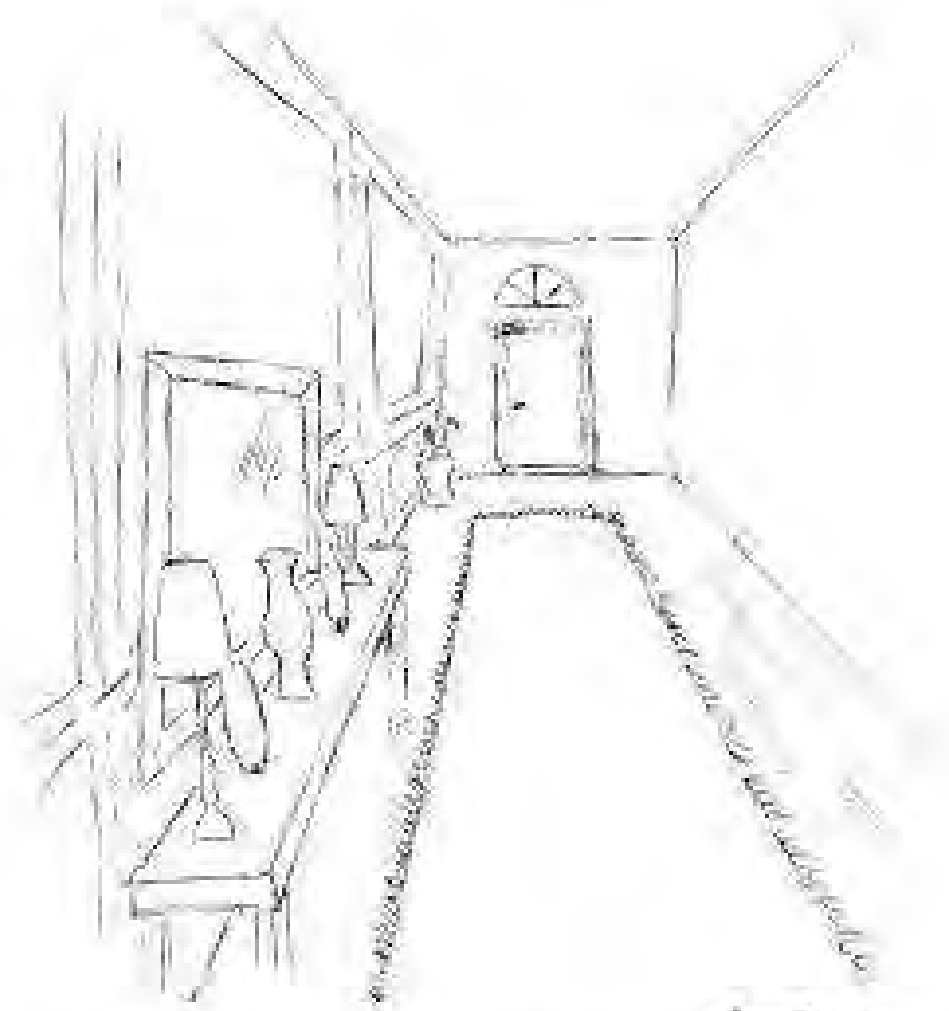

SPACE PLAN SKETCHES

OPTION #2 - NOT TO SCALE

FINE LIKE WINE

SPACE PLAN SKETCHES

OPTION #3 - NOT TO SCALE

FINE LIKE WINE

ENTRY - OPTION #1

ENTRY
OPTION #1

- NOTES:**
- SOFA TABLE W/
DECOR
 - MIRROR
 - UMBRELLA / GANE
HOLDER
 - WAINSCOTTING

FINE LIKE WINE

ENTRY - OPTION #2

ENTRY
OPTION #2

NOTES:

- DIFFERENT TEXTURE FLOORING
- BENCH W/ STORAGE
- SKINNY LIGHT FIXTURE
- WAINSCOTTING