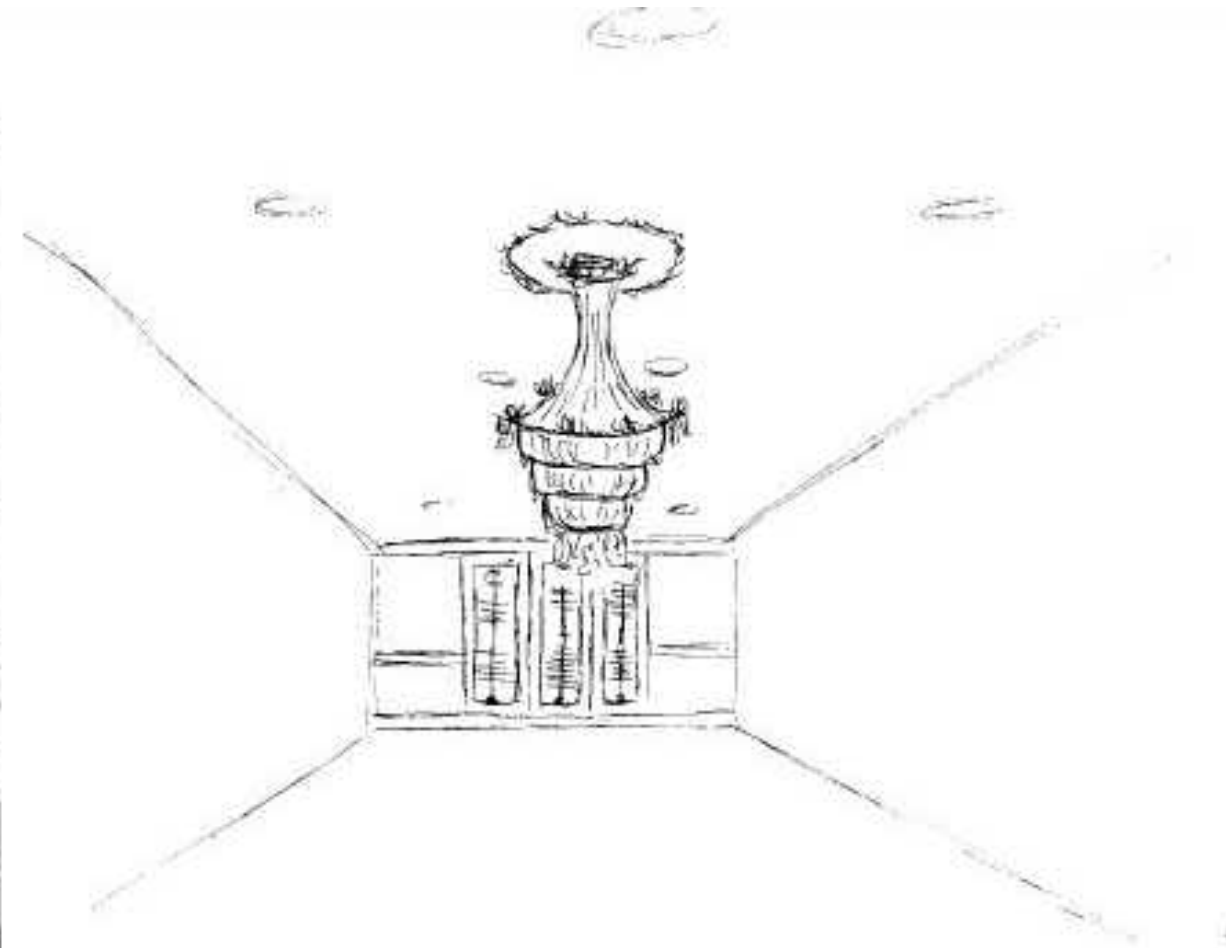

NOTES:

- GRAND CHANDELIER OVER LIVING SPACE
- DIMMABLE (+RECESSED / CAN)
- LARGE WINDOWS W/ BLINDS