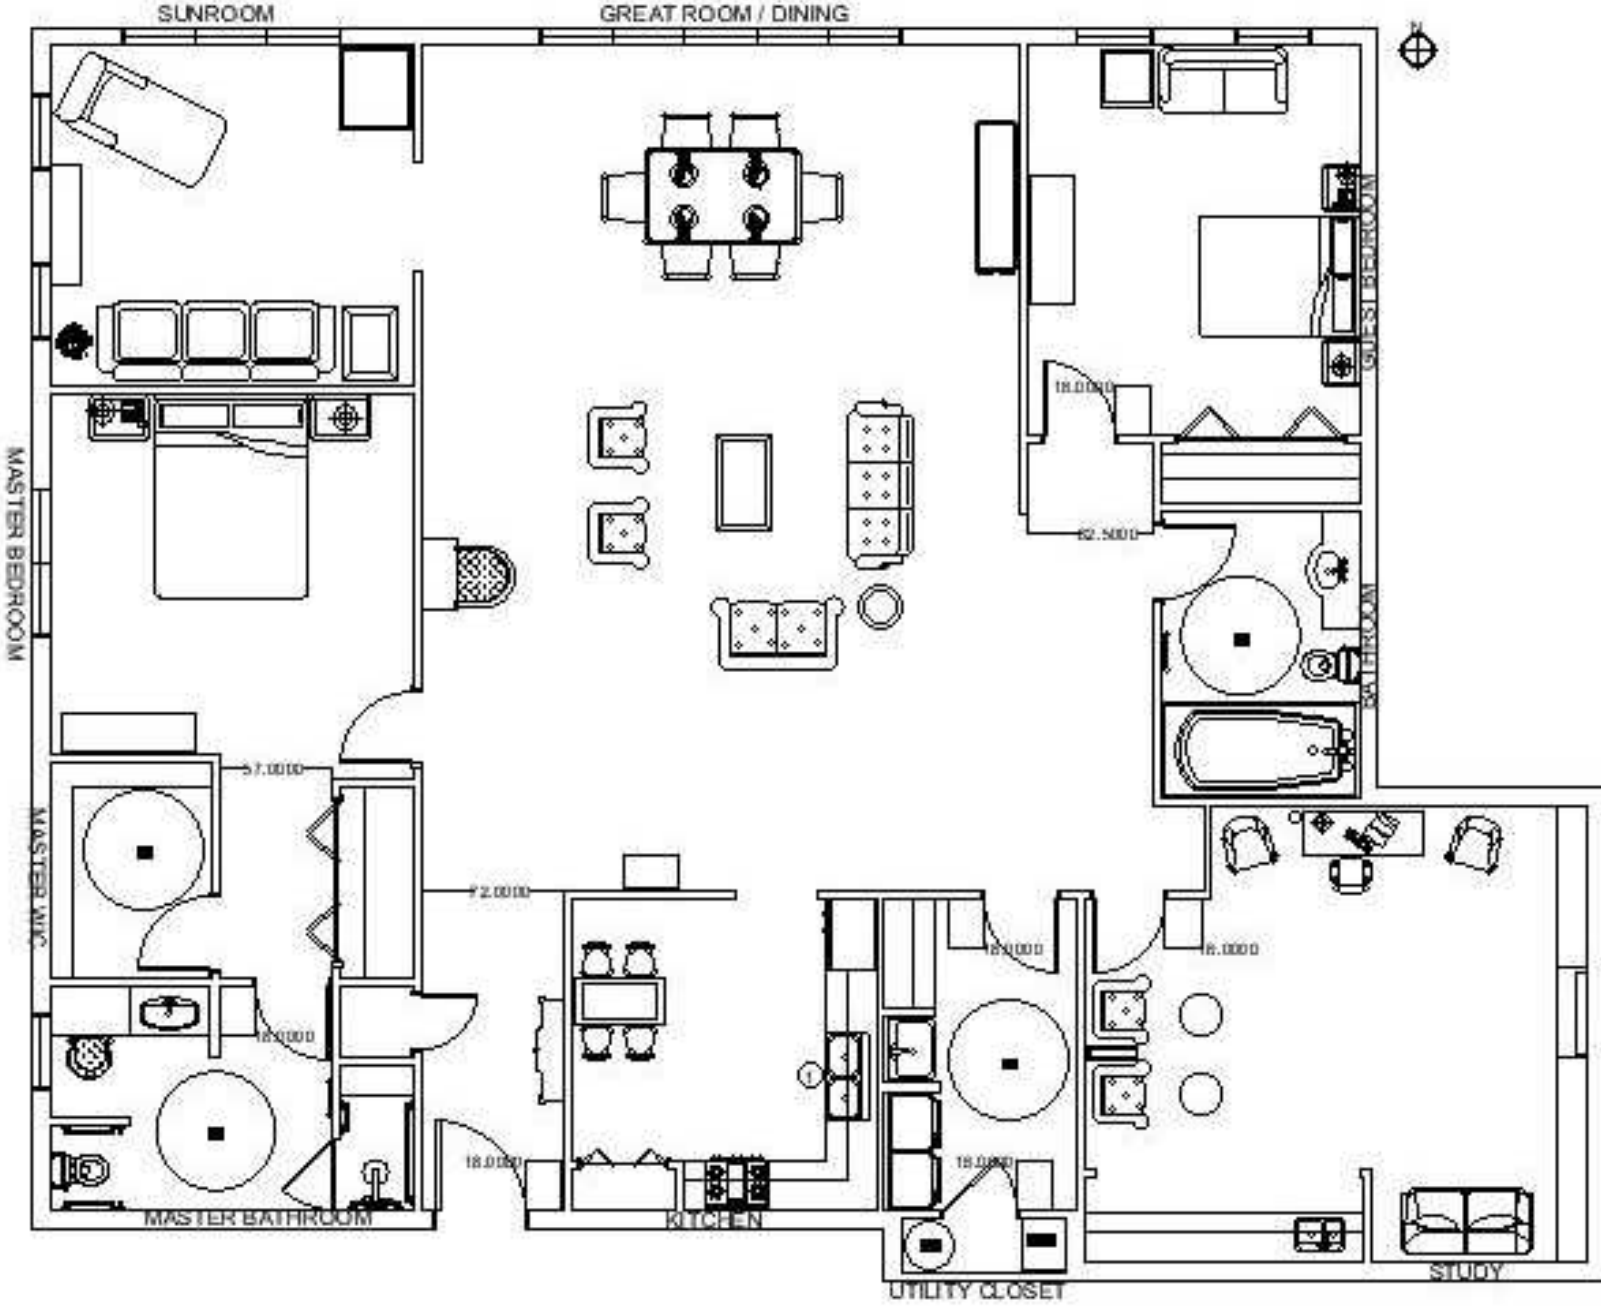

- NOTES:**
- SOFA TABLE W/
DECOR
 - MIRROR
 - UMBRELLA / GANE
HOLDER
 - WAINSCOTTING

FINE LIKE WINE

ENTRY - OPTION #2

ENTRY
OPTION #2

NOTES:

- DIFFERENT TEXTURE FLOORING
- BENCH W/ STORAGE
- SKINNY LIGHT FIXTURE
- WAINSCOTTING

SUPPORT
SPACES
SPACE #1

NOTES:

- CLOSET TURNED INTO MINI BAR
- HIGH FUNCTIONING
- SHUTTER DOOR ENCLOSURE

FINE LIKE WINE

SUPPORT SPACES – OPTION #2

SUPPORT
SPACES
SPACE #2

- NOTES:**
- BUILT-IN BOOKCASE
 - RECESSED MANTLE
 - BUILT-IN FIREPLACE

FINE LIKE WINE

OVERALL BUILDING

NOT TO SCALE

FINE LIKE WINE

FURNITURE PLAN

SCALE : 1/8" = 1'0"

FINE LIKE WINE

ELEVATIONS – KITCHEN

SCALE : 1/4" = 1'0"

FINE **LIKE** WINE

ELEVATIONS – GREAT ROOM

SCALE : 1/4" = 1'0"

FINE **LIKE** WINE

ELEVATIONS – GREAT ROOM

SCALE : 1/4" = 1'0"

FINE **LIKE** WINE