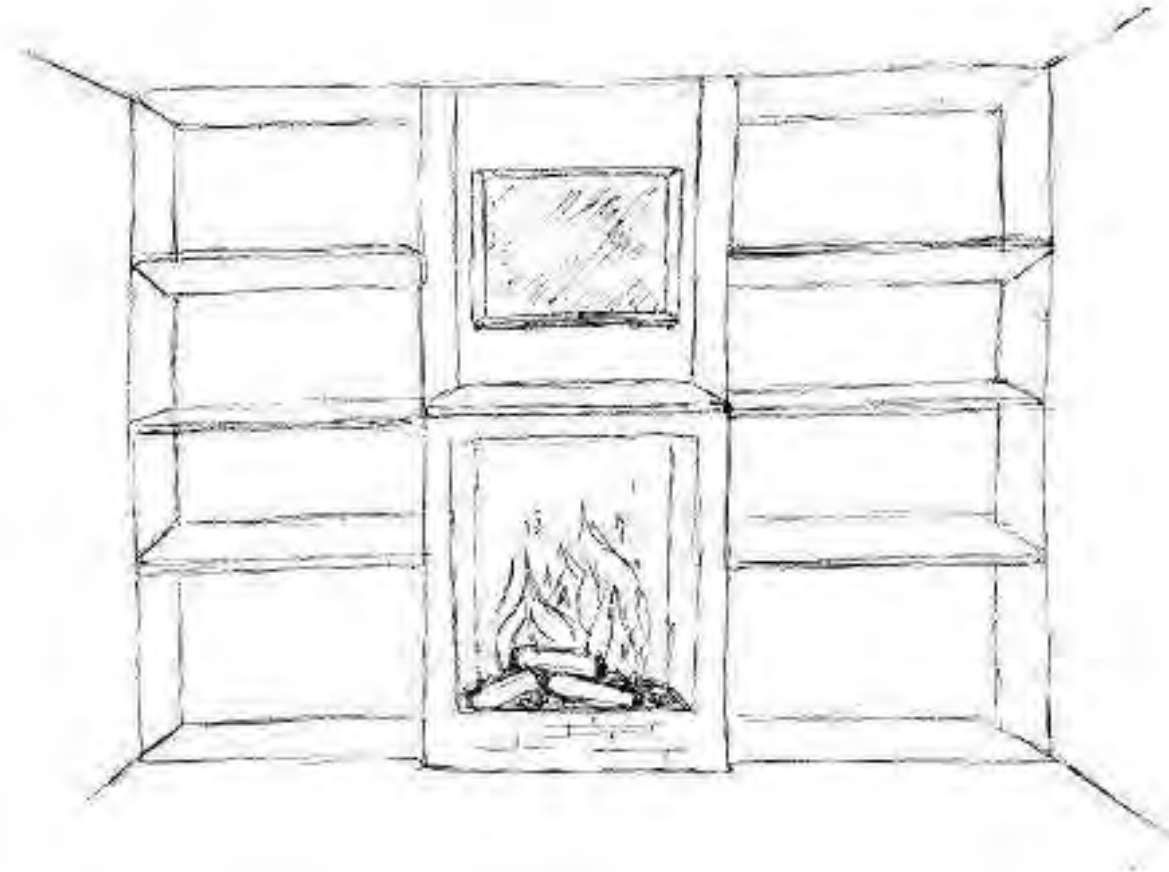

SUPPORT
SPACES
SPACE #1

NOTES:

- CLOSET TURNED INTO MINI BAR
- HIGH FUNCTIONING
- SHUTTER DOOR ENCLOSURE

FINE LIKE WINE

SUPPORT SPACES – OPTION #2

SUPPORT
SPACES
SPACE #2

- NOTES:**
- BUILT-IN BOOKCASE
 - RECESSED MANTLE
 - BUILT-IN FIREPLACE

FINE LIKE WINE

OVERALL BUILDING

NOT TO SCALE

FINE LIKE WINE

FURNITURE PLAN

SCALE : 1/8" = 1'0"

FINE LIKE WINE

ELEVATIONS – KITCHEN