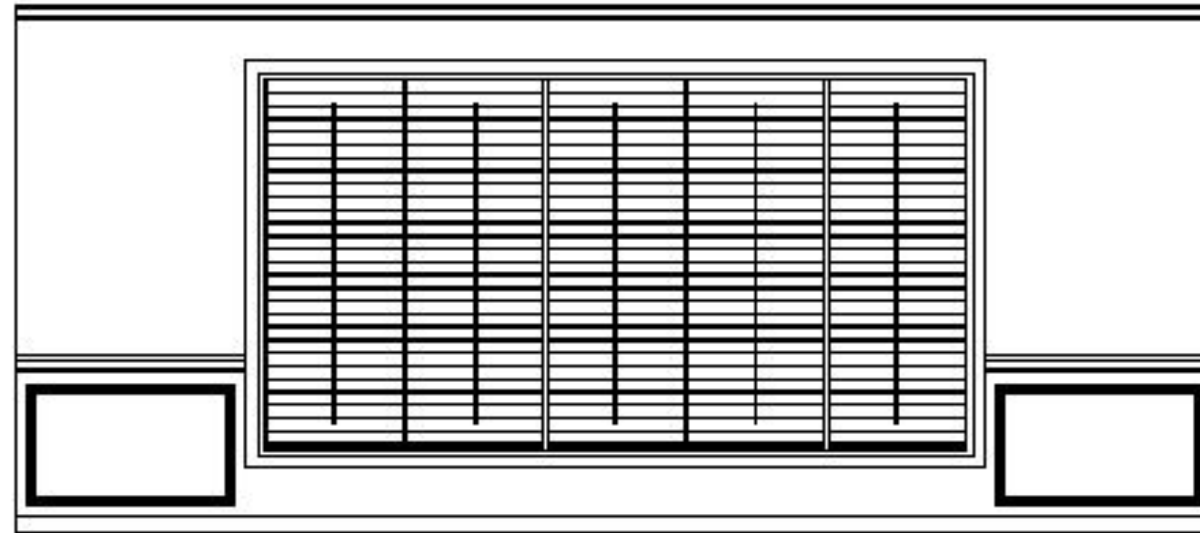

FINE **LIKE** WINE

ELEVATIONS – GREAT ROOM

SCALE : 1/4" = 1'0"