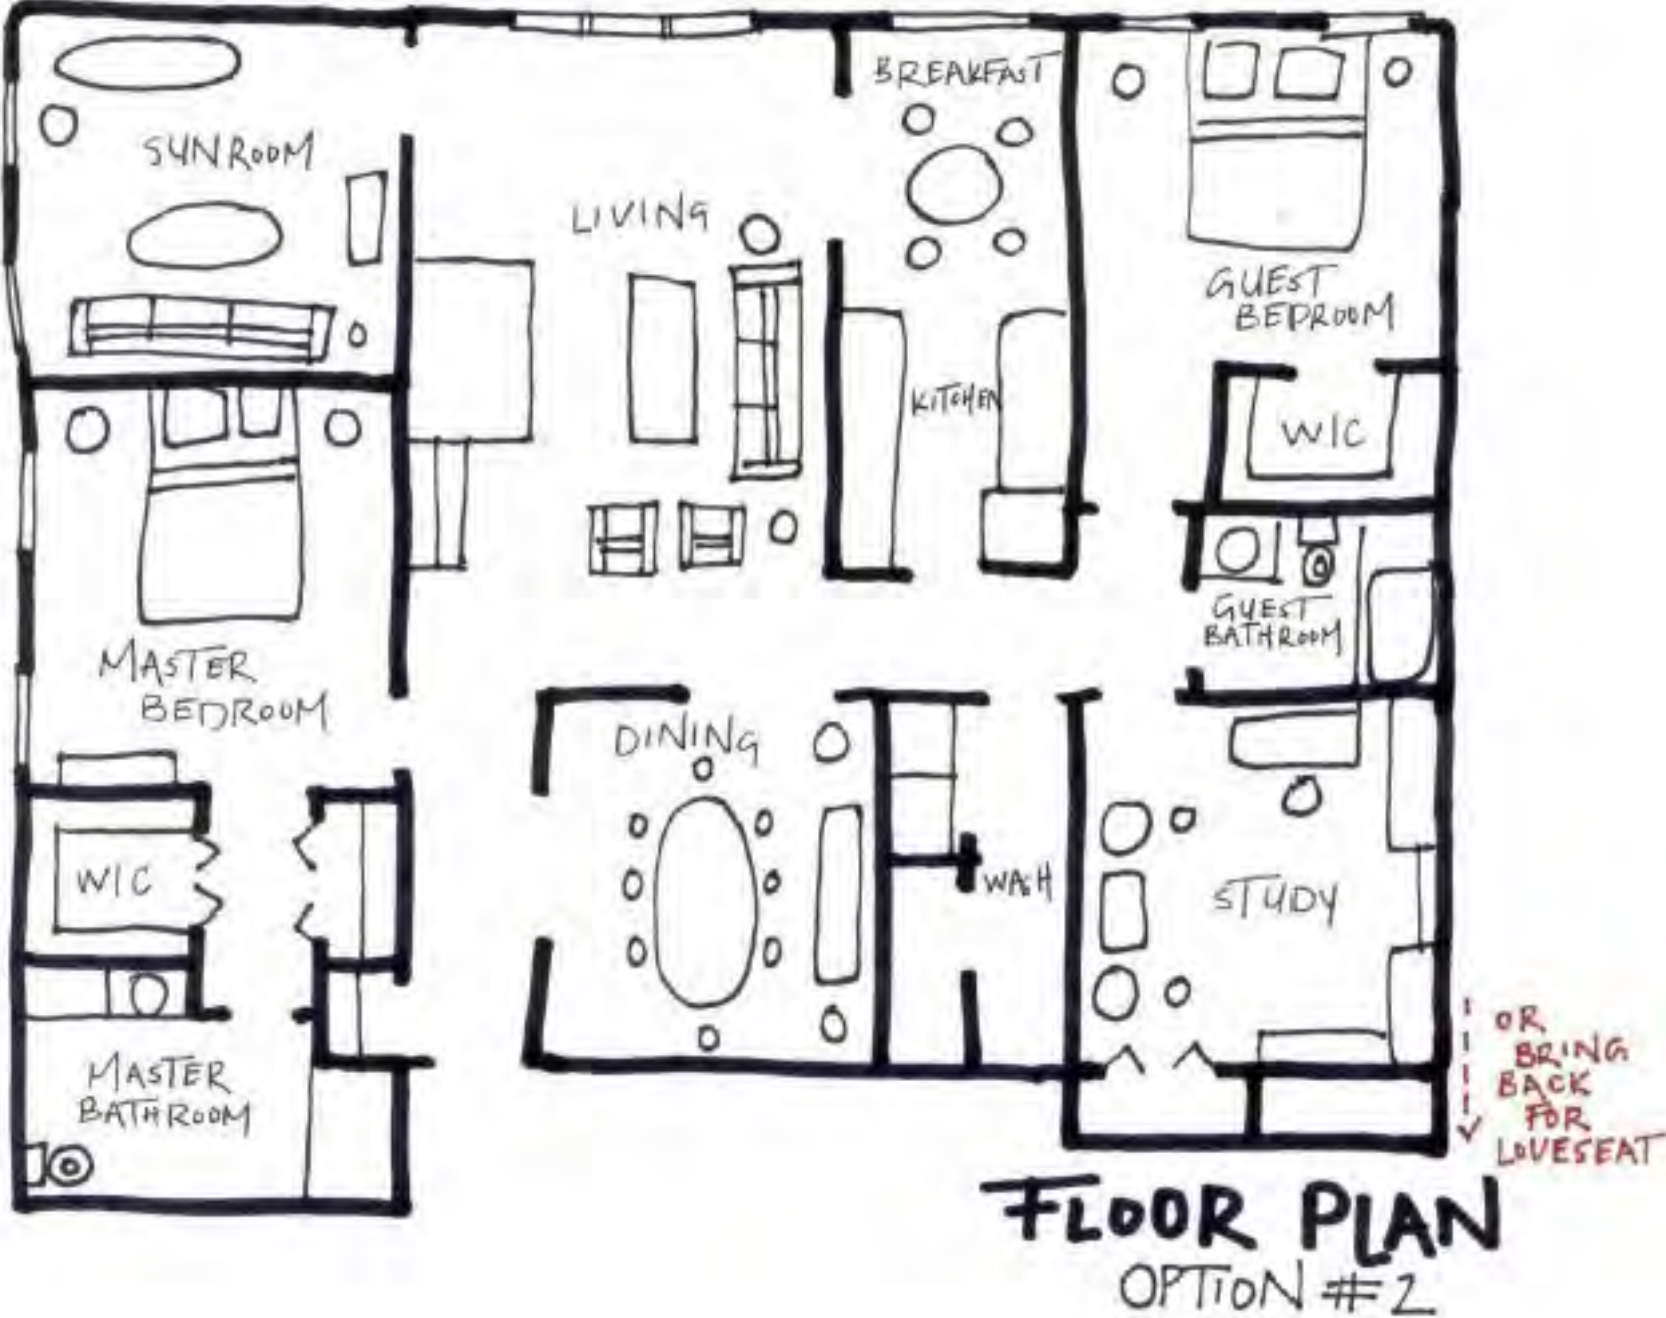

FINE LIKE WINE

IDSN 3102 – PORTFOLIO 2

C. McKenzie Love

FINE LIKE WINE

SPACE PLAN SKETCHES

OPTION #1 - NOT TO SCALE

FLOOR PLAN
OPTION #1

FINE LIKE WINE

SPACE PLAN SKETCHES

OPTION #2 - NOT TO SCALE

FINE LIKE WINE

SPACE PLAN SKETCHES

OPTION #3 - NOT TO SCALE

FINE LIKE WINE

ENTRY - OPTION #1

ENTRY
OPTION #1

- NOTES:**
- SOFA TABLE W/
DECOR
 - MIRROR
 - UMBRELLA / GANE
HOLDER
 - WAINSCOTTING

FINE LIKE WINE

ENTRY - OPTION #2

ENTRY
OPTION #2

NOTES:

- DIFFERENT TEXTURE FLOORING
- BENCH W/ STORAGE
- SKINNY LIGHT FIXTURE
- WAINSCOTTING

FINE LIKE WINE

WAYFINDING - OPTION #1

WAYFINDING
OPTION #1

- NOTES:
- HALFWAY FOYER
 - ACCENT WALL
 - WAINSCOTTING
 - GUIDED TO GREAT ROOM

FINE LIKE WINE

WAYFINDING - OPTION #2

WAYFINDING
OPTION #2

NOTES: